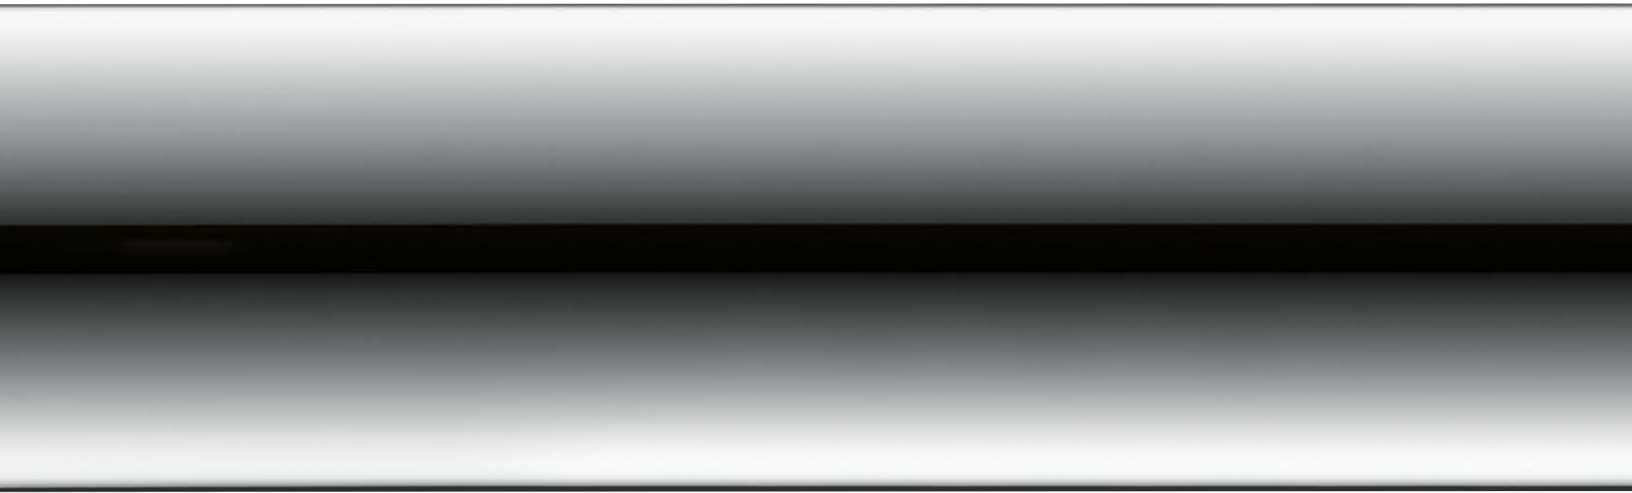

A clear design principle: Two cylinders. A marriage of precision.
At right angles. Consistent in construction. Radically purist.

Maximum ergonomics, minimal design. Widespread or single-lever faucet. With the Select button. The purist form of operation. Outstanding. In form. And function.