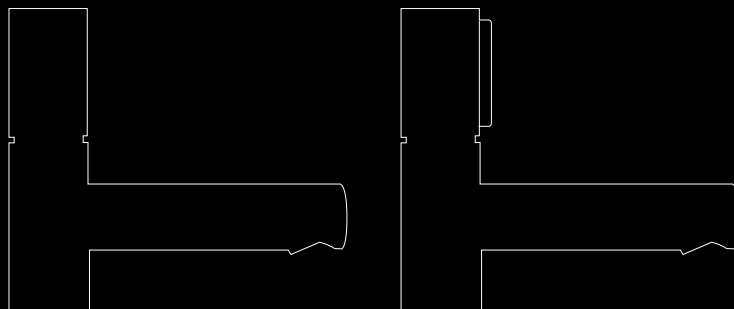

COLLECTION OVERVIEW