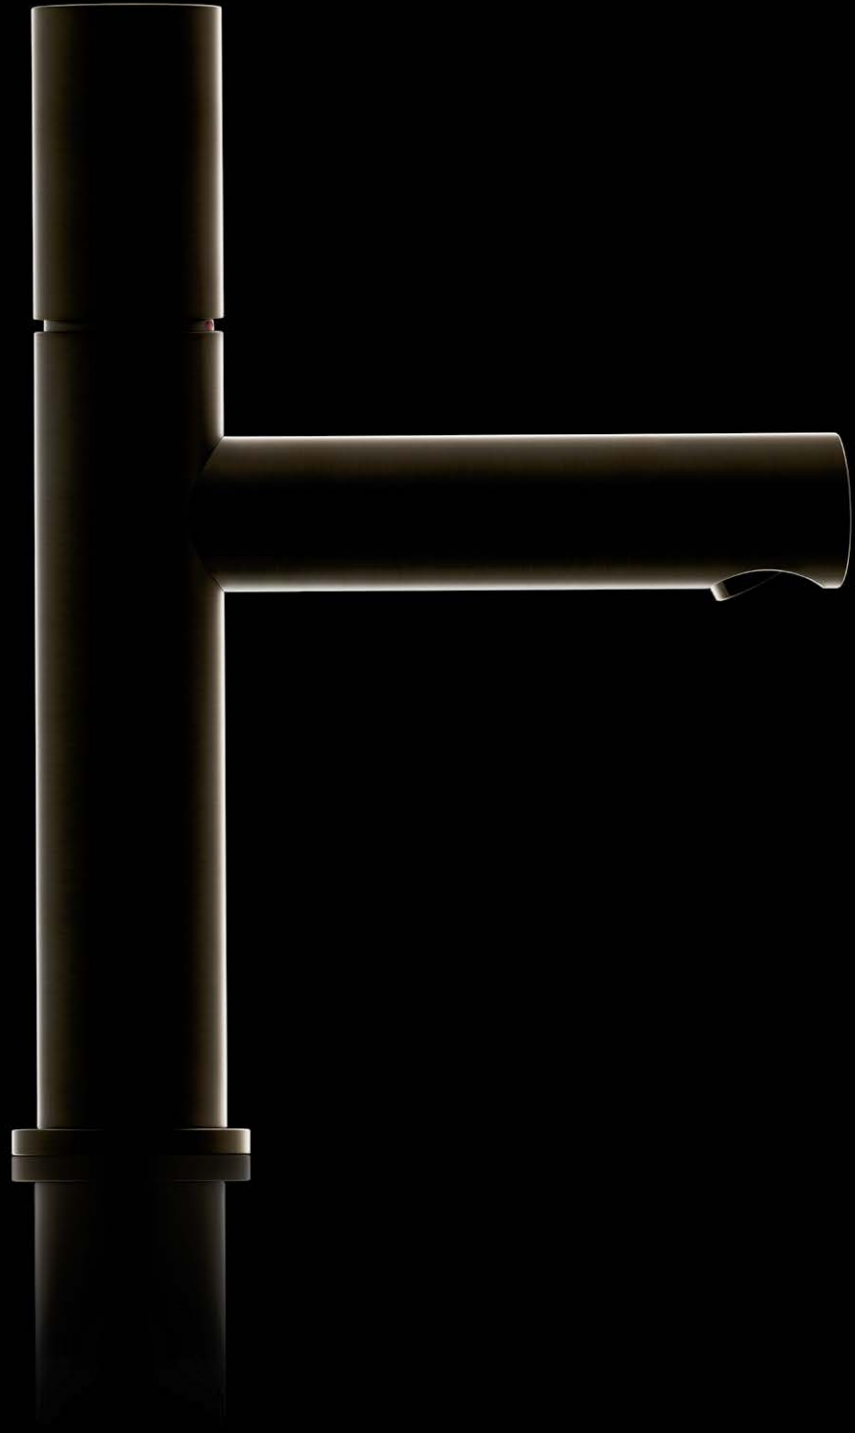

AXOR

AXOR UNO
FORM FOLLOWS PERFECTION

FORM FOLLOWS PERFECTION

AXOR UNO

PURISM.
IN PERFECTION.

05

Simplicity of forms. The aesthetics of construction. The original purists let things speak for themselves. AXOR Uno perfects purism. With pipes, the most elemental means of transporting water. Simplest design. Perfectly executed.

This ascetic form exudes a unique radiance. At the washbasin. In the shower. At the bathtub. Radically functional. Radically purist. In perfection.
Design: Phoenix Design

Purist design at its best. Style-defining, striking proportions.
Clear-cut. With precise contours.

A clear design principle: Two cylinders. A marriage of precision.
At right angles. Consistent in construction. Radically purist.

Maximum ergonomics, minimal design. Widespread or single-lever faucet. With the Select button. The purist form of operation. Outstanding. In form. And function.

The innovative Select technology is perfection itself. It turns the water flow on and off at the touch of a button.

Uncompromisingly linear – also on the wall. Perfectly functional. At the core is the Select button with its purely mechanical functionality. A long-lasting innovation. In brushed nickel, the wall-mounted faucet interprets the material chosen by the first purists: Steel pipe. In its authenticity and rawness. Quintessential purism.