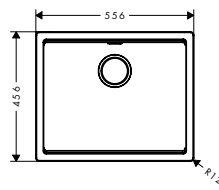

400**500****700****Installation****Overview variants**

Cabinet size (cm)	Cut-out dimensions (mm)	Number of bowls	Finish	Code no.
50	436 x 436 mm	1	● Graphiteblack	43457170
			● Stonegrey	43457290
60	536 x 436 mm	1	● Graphiteblack	43458170
			● Stonegrey	43458290
80	736 x 436 mm	1	● Graphiteblack	43459170
			● Stonegrey	43459290