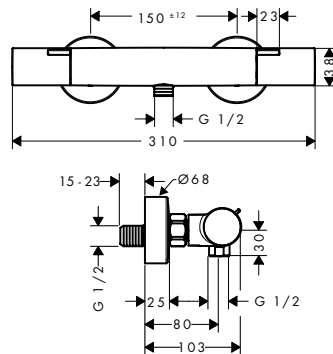

Sustainability

Technologies

Finish	Available from	Code no.
● Chrome	Q2/2024	13323000