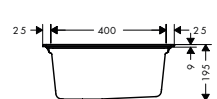

400**500****700****Installation****Overview variants**

Cabinet size (cm)	Cut-out dimensions (mm)	Number of bowls	Finish	Code no.
50	436 x 436 mm	1	● Graphiteblack	43457170
			● Stonegrey	43457290
60	536 x 436 mm	1	● Graphiteblack	43458170
			● Stonegrey	43458290
80	736 x 436 mm	1	● Graphiteblack	43459170
			● Stonegrey	43459290