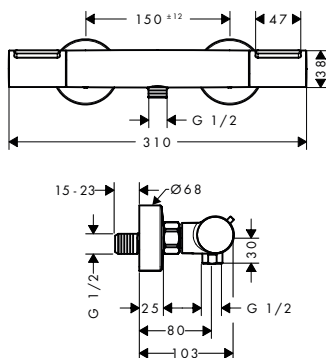

Finishes

Chrome

Matt Black

EcoStat Element Shower thermostat for exposed installation

Features

- 1 function
- temperature and water flow control
- EcoStop+ button limits the water consumption to 6 l/min
- thermostat cartridge
- maximum flow rate at 3 bar: 17 l/min
- min. operating pressure: 1 bar
- max. operating pressure: 10 bar
- Safety stop at 40 °C
- temperature limitation adjustable
- non-return valve
- with silencer
- material handles: metal
- centre distance: 150 ± 12 mm
- connection dimension: DN15
- connection type: s-shaped connections, G 1/2
- dirt filter included