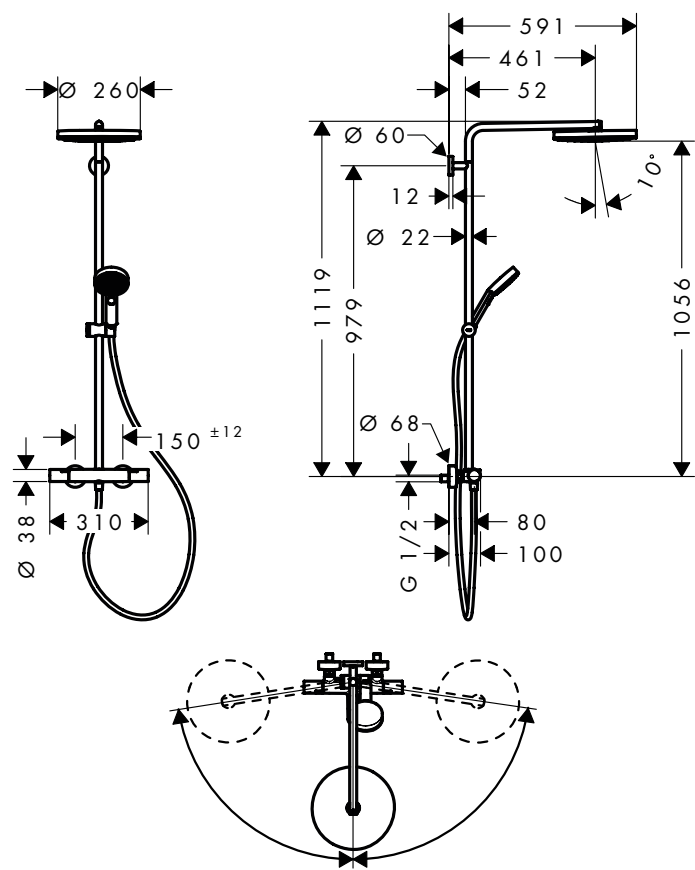

Pulsify S Puro Showerpipes 1jet with thermostat

Features of all variants

- consists of: overhead shower, hand shower, shower thermostat, shower bar, slider, shower hose
- overhead shower Pulsify 260 1jet
- shower head size overhead shower: 260 mm
- spray type overhead shower: PowderRain
- spray disc surface: graphite
- Fast Drain empties the overhead shower from an angle of 10°
- removable shower head
- max. operating pressure: 10 bar
- ball-joint: overhead shower angle adjustable
- shower bar diameter: 22 mm
- height-adjustable slider with locking push-button slider
- slider rotatable on the pipe for left or right operation
- shower arm length overhead shower: 460 mm
- swivel shower arm
- thermostat Ecostat Fine
- safety stop at 40°C
- adjustable hot water limitation
- outlets controlled via turning handle
- will not run two functions at same time
- suitable for continuous flow water heaters
- mounting type: exposed installation
- connection dimension DN15
- connection thread G 1/2
- centre distance 150 ± 12 mm
- intrinsically safe against backflow
- pipe length: 1119 mm
- 2 functions