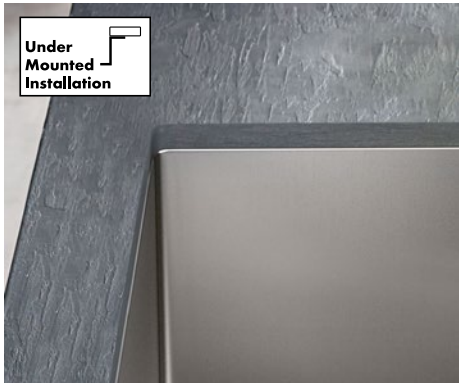

Sustainability

Technologies

Spray types

Finish	Available from	Code no.
● Chrome	Q1/2024	26960000

S53

Installation

Top Mounted Installation

Top-mounted installation is the conventional type of installation and best for wooden or laminate worktops. The sink is inserted from above into a hole cut out of the worktop. This is easy to do and makes the flat edge of the sink look really great.

Under Mounted Installation

The undermount installation sinks the sink into the countertop and is attached to the countertop from below. This type of installation is only suitable for water-insensitive countertops made of natural stone, concrete or quartz.