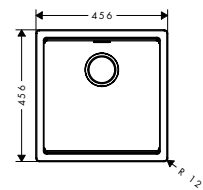

400**500****700****Installation****Overview variants**

Cabinet size (cm)	Cut-out dimensions (mm)	Number of bowls	Finish	Code no.
50	436 x 436 mm	1	● Graphiteblack	43457170
			● Stonegrey	43457290
60	536 x 436 mm	1	● Graphiteblack	43458170
			● Stonegrey	43458290
80	736 x 436 mm	1	● Graphiteblack	43459170
			● Stonegrey	43459290