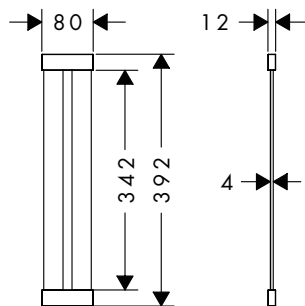

Finish	Code no.
● Anthracite	40968000

F27 Corner bowl

Features

- material: plastic

Finish	Code no.
● Black	40973000

F26 Draining rack

Features

- topmount and flush-mount sinks
- material: aluminium
- packaging unit: 2 pieces