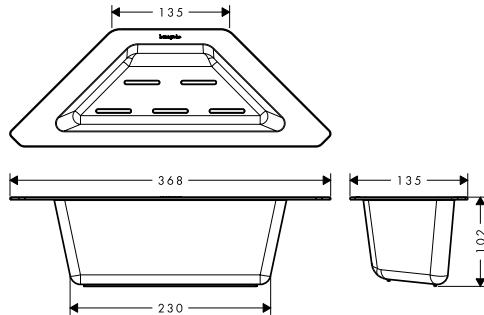

F27 Corner bowl

Features

- material: plastic

Finish	Code no.
● Black	40973000

F26 Draining rack

Features

- topmount and flush-mount sinks
- material: aluminium
- packaging unit: 2 pieces