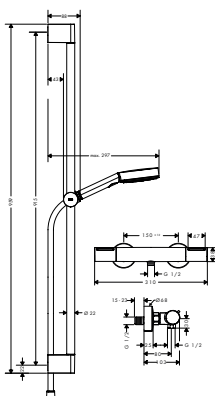

Sustainability

Technologies

Spray types

Version	Length shower bar (mm)	Shower effect	Max. flow rate at 3 bar (l/min)	Min. flow pressure (bar)	Finish	Available from	Code no.
90	959	Relaxation	8.2	1.2	● Chrome ● Matt Black	Q2/2024	24271000 24271670
65	669	Relaxation	8.2	1.2	● Chrome ● Matt Black	Q2/2024	24272000 24272670

Measurements within scale drawings are in mm. Technical specifications and units of measure are subject to change.