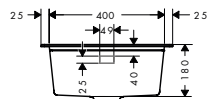

400**500****700****Installation****Overview variants**

Cabinet size (cm)	Cut-out dimensions (mm)	Number of bowls	Finish	Code no.
50	436 x 436 mm	1	● Graphiteblack	43457170
			● Stonegrey	43457290
60	536 x 436 mm	1	● Graphiteblack	43458170
			● Stonegrey	43458290
80	736 x 436 mm	1	● Graphiteblack	43459170
			● Stonegrey	43459290