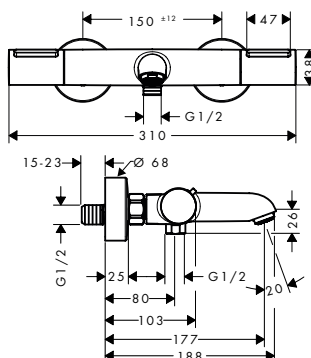

Sustainability

Technologies

Finish	Available from	Code no.
Chrome	Q2/2024	13346000
Matt Black	Q2/2024	13346670

EcoStat Element Bath thermostat for exposed installation

Features

- projection 177 mm
- 2 functions
- temperature and water flow control
- thermostat cartridge, shut-off/ diverter valve
- spray type mixer: normal spray
- maximum flow rate at 3 bar: 20 l/min
- flow rate for bath spout at 3 bar: 20 l/min
- flow rate of hand shower at 3 bar: 16 l/min
- min. operating pressure: 1 bar
- max. operating pressure: 10 bar
- Safety stop at 40 °C
- temperature limitation adjustable
- non-return valve
- protected against backflow, according to DIN EN 1717
- with silencer
- material handles: metal
- connection dimension: DN15
- connection type: s-shaped connections, G 1/2
- centre distance: 150 ± 12 mm
- dirt filter included