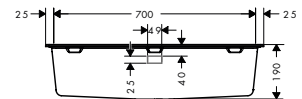

400**500****700****Installation****Overview variants**

Cabinet size (cm)	Cut-out dimensions (mm)	Number of bowls	Finish	Code no.
50	436 x 436 mm	1	● Graphiteblack	43457170
			● Stonegrey	43457290
60	536 x 436 mm	1	● Graphiteblack	43458170
			● Stonegrey	43458290
80	736 x 436 mm	1	● Graphiteblack	43459170
			● Stonegrey	43459290