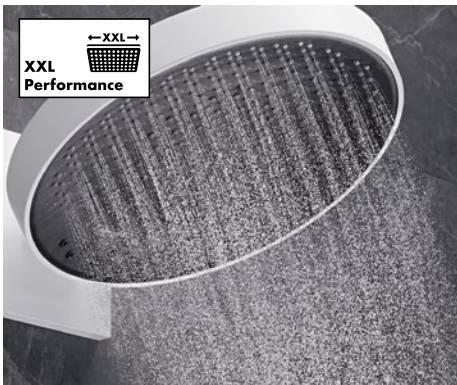

XXL Performance

XXL showering indulgence that envelops the complete body in real-life dreams of water using wonderfully soothing spray types from hand showers and overhead showers with diameters of 100 to 600 mm.