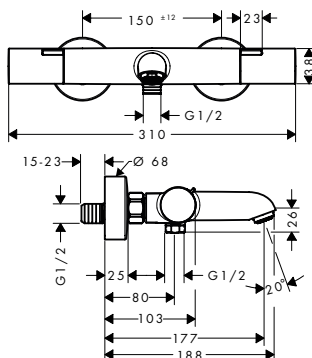

Ecostat Fine Bath thermostat for exposed installation

Features

- projection 177 mm
- 2 functions
- temperature and water flow control
- thermostat cartridge, shut-off/ diverter valve
- spray type mixer: normal spray
- maximum flow rate at 3 bar: 20 l/min
- flow rate for bath spout at 3 bar: 20 l/min
- flow rate of hand shower at 3 bar: 16 l/min
- min. operating pressure: 1 bar
- max. operating pressure: 10 bar
- Safety stop at 40 °C
- temperature limitation adjustable
- non-return valve
- protected against backflow, according to DIN EN 1717
- with silencer

- material handles: metal
- connection dimension: DN15
- connection type: s-shaped connections, G 1/2
- centre distance: 150 ± 12 mm
- dirt filter included

Sustainability

Technologies

Finish	Available from	Code no.
Chrome	Q2/2024	13325000
Matt Black	Q2/2024	13325670