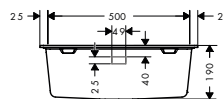

400**500****700****Installation****Overview variants**

Cabinet size (cm)	Cut-out dimensions (mm)	Number of bowls	Finish	Code no.
50	436 x 436 mm	1	● Graphiteblack	43457170
			● Stonegrey	43457290
60	536 x 436 mm	1	● Graphiteblack	43458170
			● Stonegrey	43458290
80	736 x 436 mm	1	● Graphiteblack	43459170
			● Stonegrey	43459290