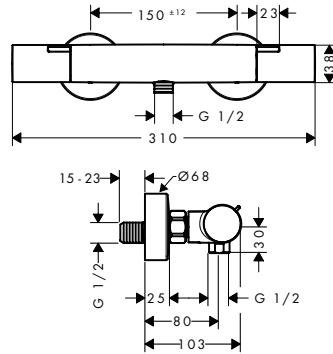

- material handles: metal
- centre distance: 150 ± 12 mm
- connection dimension: DN15
- connection type: s-shaped connections, G 1/2
- dirt filter included

Sustainability

Technologies

Finish	Available from	Code no.
● Chrome	Q2/2024	13324000
● Matt Black	Q2/2024	13324670