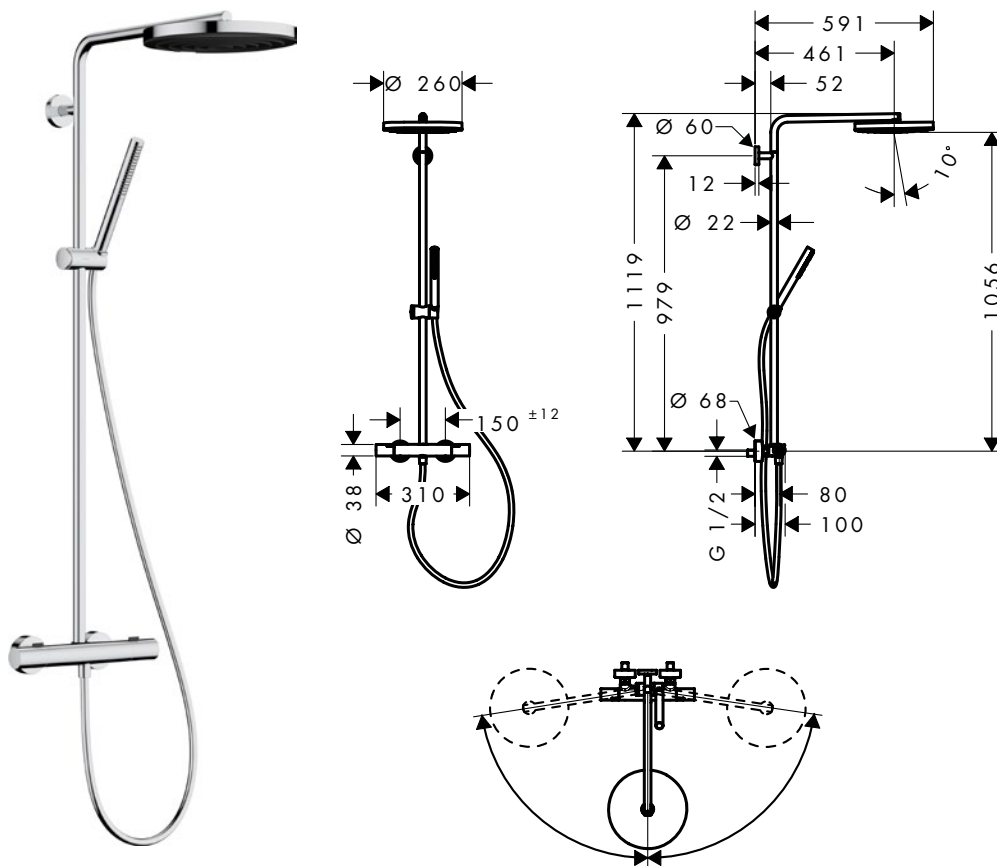

Finishes

Brushed
Bronze

Chrome

Matt Black

Matt White

Pulsify S Puro Showerpipes 1jet with thermostat

Features of all variants

- consists of: overhead shower, hand shower, shower thermostat, shower bar, slider, shower hose
- overhead shower Pulsify 260 1jet
- shower head size overhead shower: 260 mm
- spray type overhead shower: PowderRain
- spray disc surface: graphite
- Fast Drain empties the overhead shower from an angle of 10°
- removable shower head
- spray type hand shower: PowderRain
- flow rate of hand shower at 3 bar: 8 l/min
- max. operating pressure: 10 bar
- ball-joint: overhead shower angle adjustable
- shower bar diameter: 22 mm
- height-adjustable slider with locking push-button slider
- slider rotatable on the pipe for left or right operation
- shower arm length overhead shower: 460 mm
- swivel shower arm
- thermostat Ecostat Fine
- safety stop at 40°C
- adjustable hot water limitation
- outlets controlled via turning handle
- will not run two functions at same time
- suitable for continuous flow water heaters
- mounting type: exposed installation
- connection dimension DN15
- connection thread G 1/2
- centre distance 150 ± 12 mm
- intrinsically safe against backflow
- pipe length: 1119 mm
- 2 functions