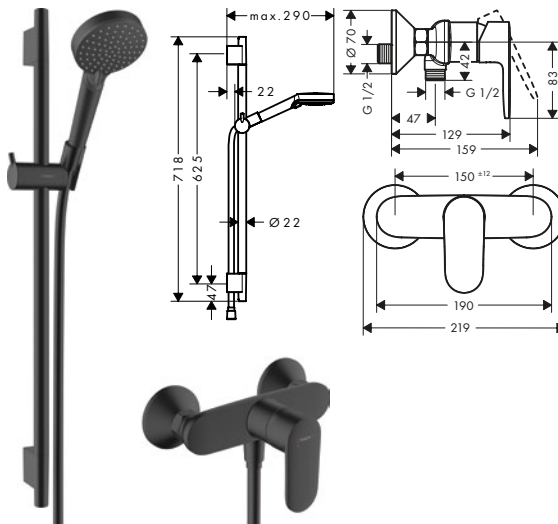

S Puro 65

Sustainability

Technologies

Spray types

Overview variants

Shower head size	Max. flow rate at 3 bar (l/min)	Finish	Available from	Code no.
100	9.7	● Chrome	Q1/2024	26957000
100	9.7	● Matt Black	Q1/2024	26958670

Vernis Blend Shower system for exposed installation 100 Vario EcoSmart with thermostat Ecostat S and shower bar Crometta 65 cm

Features

- consists of: hand shower, shower bar, shower hose, slider, shower thermostat
- shower head size: 100 mm
- spray type hand shower: Rain, IntenseRain
- maximum flow rate at 3 bar: 9,7 l/min
- minimum flow pressure: 1 bar
- max. operating pressure: 6 bar
- spray type adjustment by turning spray disc
- thermostat: Ecostat S
- EcoStop button limits the water consumption to 10 l/min
- safety stop at 40°C
- intrinsically safe against backflow
- profile pipe: round
- shower bar diameter: 22 mm
- drilling distance: 625 mm
- wall supports made of plastic
- nuts shower hose: shower hose with conical nut on both ends
- with non-return valve