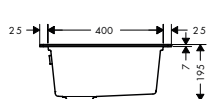

400**500****700****Installation****Overview variants**

Cabinet size (cm)	Cut-out dimensions (mm)	Number of bowls	Finish	Code no.
50	436 x 436 mm	1	● Graphiteblack	43457170
			● Stonegrey	43457290
60	536 x 436 mm	1	● Graphiteblack	43458170
			● Stonegrey	43458290
80	736 x 436 mm	1	● Graphiteblack	43459170
			● Stonegrey	43459290