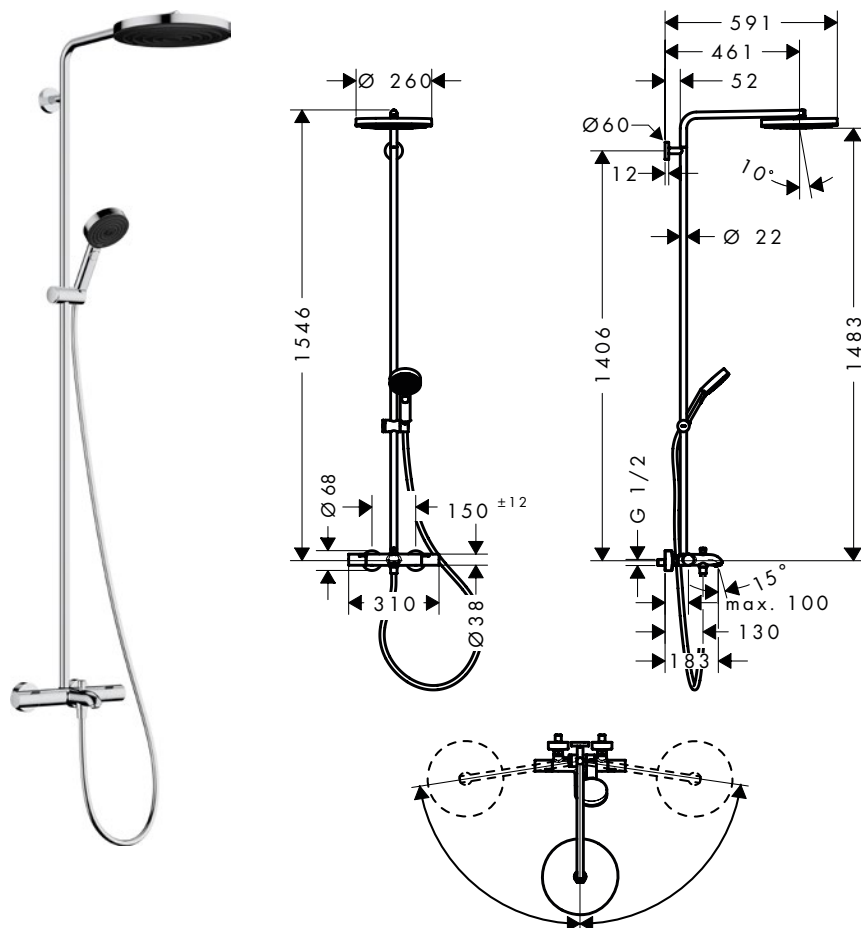

Pulsify S Puro Showerpipe 260 1jet EcoSmart with bath thermostat Ecostat Fine and hand shower 3jet

Features

- consists of: overhead shower, hand shower, bath thermostat, shower bar, slider, shower hose
- overhead shower Pulsify 260 1jet
- shower head size overhead shower: 260 mm
- spray type overhead shower: PowderRain
- spray disc surface: graphite
- Fast Drain empties the overhead shower from an angle of 10°
- removable shower head
- surface shelf: graphite
- flow rate PowderRain spray (at 3 bar): 7,1 l/min
- spray type hand shower: PowderRain, IntenseRain, MonoRain
- flow rate of hand shower at 3 bar: 7,9 l/min
- maximum flow rate for Showerpipe at 3 bar: 18,9 l/min
- max. operating pressure: 10 bar
- ball-joint: overhead shower angle adjustable
- shower bar diameter: 22 mm
- height-adjustable slider with locking push-button
- slider rotatable on the pipe for left or right operation
- shower arm length overhead shower: 460 mm
- swivel shower arm
- thermostat Ecostat Fine
- safety stop at 40°C
- adjustable hot water limitation
- outlets controlled via turning handle
- will not run two functions at same time
- suitable for continuous flow water heaters
- mounting type: exposed installation
- connection dimension DN15
- connection thread G 1/2
- centre distance 150 ± 12 mm
- intrinsically safe against backflow
- pipe length: 1546 mm
- 3 functions

Sustainability

Technologies

Spray types

Finish	Available from	Code no.
Chrome	Q3/2024	24232000