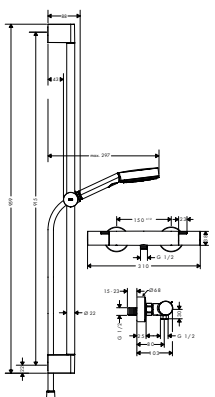

Pulsify Select S Shower systems 3jet with Ecostat Fine

Features of all variants

- consists of: hand shower, shower thermostat, shower bar, slider, shower hose
- shower head size: 105 mm
- flow rate PowderRain spray (at 3 bar): 8,2 l/min
- spray type hand shower: PowderRain, IntenseRain, Massage spray
- maximum flow rate at 3 bar: 8,2 l/min
- minimum flow pressure: 1,2 bar
- max. operating pressure: 6 bar
- convenient spray selection via Select button
- temperature and water flow control, Select push-button on/off control for 1 outlet
- thermostat: Ecostat Fine
- EcoStop+ button limits the water consumption to 6 l/min
- safety stop at 40°C
- adjustable hot water limitation
- intrinsically safe against backflow
- slider rotatable on the pipe for left or right operation
- profile pipe: round
- shower bar diameter: 22 mm
- wall supports made of plastic
- nuts shower hose: shower hose with conical nut on both ends
- pivot connector prevents hose from tangling

Overview variants

Sustainability

Technologies

Spray types

Version	Length shower bar (mm)	Shower effect	Max. flow rate at 3 bar (l/min)	Min. flow pressure (bar)	Finish	Available from	Code no.
90	959	Relaxation	8.2	1.2	● Chrome ● Matt Black	Q2/2024	24261000 24261670
65	669	Relaxation	8.2	1.2	● Chrome ● Matt Black	Q2/2024	24262000 24262670

Pulsify Select S Shower systems 3jet with Ecostat Element

Features of all variants