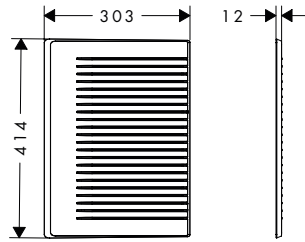

Optional parts:

F28 Drainboard

Finish	Code no.
● Anthracite	40968000

Kitchen accessories

F28 Drainboard

Features

- for safe storage of glasses and bulky dishes
- perfect to unfreeze food
- high functionality, water can run off easily into the sink
- material: silicone