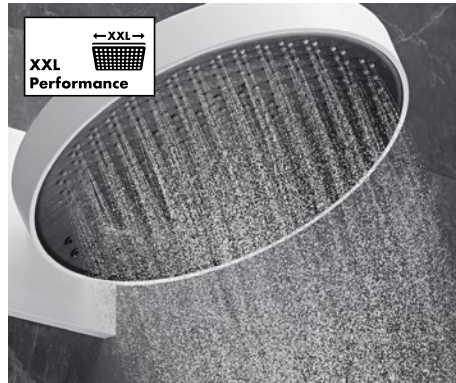

Technologies

Fast Drain

An efficient and convenient way to empty the shower head and significantly reduce dripping after showering. So that nobody and no shower surface gets unintentionally caught in the rain once dry.

PushSlider

Smooth and ergonomic: This shower support can be used to conveniently adjust the height of the hand shower on the shower rail. Simply press the button and smoothly slide the support. It's so easy, it can be done with one hand.

QuickClean

Who actually likes cleaning? Limescale deposits and dirt disappear in an instant with this technology. Simply rub the flexible silicone discs or nozzles with a finger. It's fast and keeps cleaning to a minimum.

Technologies

Select

The Select push button simplifies daily bathroom routines, as one simple push is all it takes for water to flow or stop. When showering, the user-friendly button can change the spray type or switch from the overhead to the hand shower.