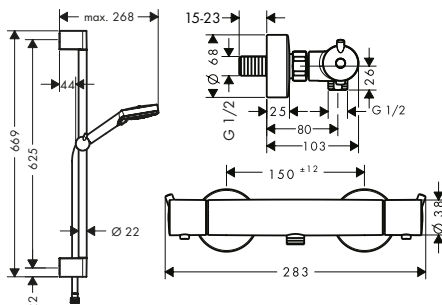

Vernis Blend Shower system for exposed installation 100 Vario EcoSmart with thermostat Ecostat S and shower bar Crometta 65 cm

Features

- consists of: hand shower, shower bar, shower hose, slider, shower thermostat
- shower head size: 100 mm
- spray type hand shower: Rain, IntenseRain
- maximum flow rate at 3 bar: 9,7 l/min
- minimum flow pressure: 1 bar
- max. operating pressure: 6 bar
- spray type adjustment by turning spray disc
- thermostat: Ecostat S
- EcoStop button limits the water consumption to 10 l/min
- safety stop at 40°C
- intrinsically safe against backflow
- profile pipe: round
- shower bar diameter: 22 mm
- drilling distance: 625 mm
- wall supports made of plastic
- nuts shower hose: shower hose with conical nut on both ends
- with non-return valve