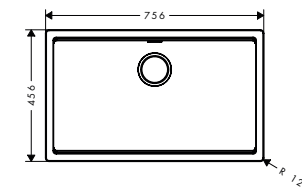

400**500****700****Installation****Overview variants**

Cabinet size (cm)	Cut-out dimensions (mm)	Number of bowls	Finish	Code no.
50	436 x 436 mm	1	● Graphiteblack	43457170
			● Stonegrey	43457290
60	536 x 436 mm	1	● Graphiteblack	43458170
			● Stonegrey	43458290
80	736 x 436 mm	1	● Graphiteblack	43459170
			● Stonegrey	43459290