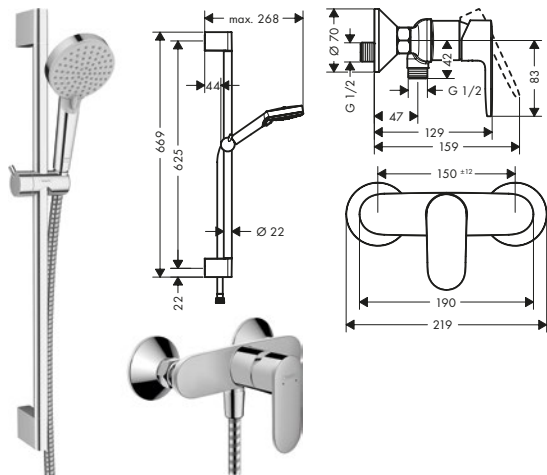

Vernis Blend | Shower system for exposed installation

Vernis Blend Shower systems Vario with single lever shower mixer

Features of all variants

- consists of: hand shower, shower bar, shower hose, slider, single lever shower mixer
- shower head size: 100 mm
- spray type hand shower: Rain, IntenseRain
- maximum flow rate at 3 bar: 9,7 l/min
- minimum flow pressure: 1 bar
- max. operating pressure: 6 bar
- spray type adjustment by turning spray disc
- profile pipe: round
- shower bar diameter: 22 mm
- drilling distance: 625 mm
- wall supports made of plastic
- nuts shower hose: shower hose with conical nut on both ends
- with non-return valve

Crometta 65