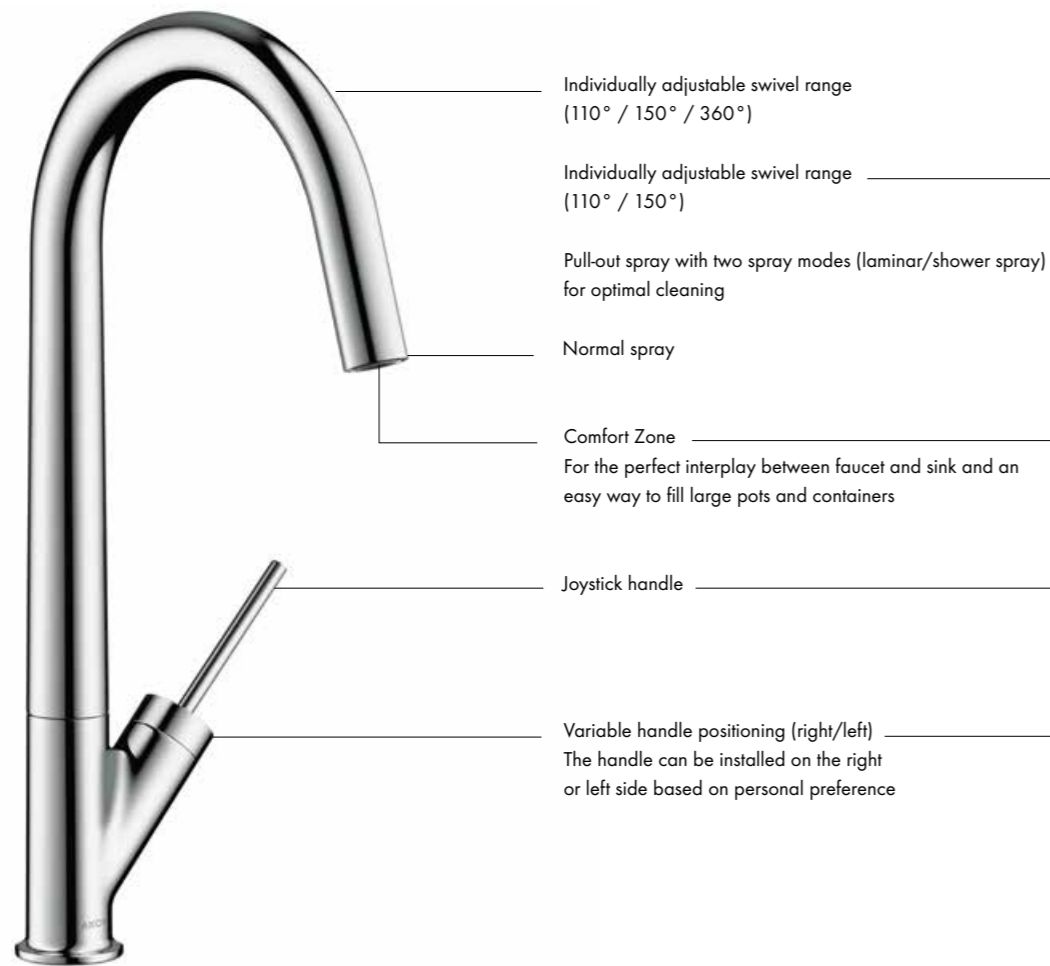

Inspired by an ancient icon, the archetypal well pump, AXOR Starck evokes humanity's original connection to water. Elementary shapes reflect the clarity of function. With a characteristic pin handle that can be positioned to the right or left side, the joystick technology ensures smooth and absolutely precise operation. Available as a version without a pull-out spray, as a version with a multi-functional pull-out spray, or as a semi-pro version with a 360-degree swivel spout. The AXOR Starck kitchen faucet—a masterpiece of minimalist elegance.

AXOR Starck
—
Single lever kitchen mixer 300 with
swivel spout
Item no. 10822, -000, -XXX

DESIGN
—
PHILIPPE STARCK