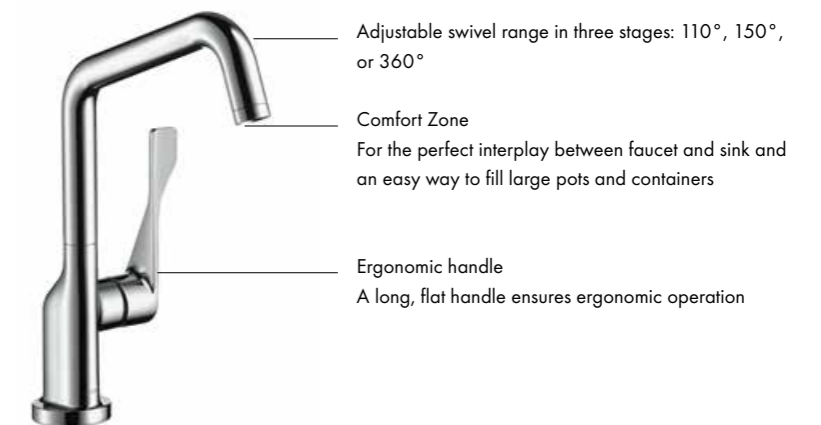

AXOR Citterio
-
Single lever kitchen mixer 260 with swivel spout
Item no. 39850, -000, -XXX

- Adjustable swivel range in three stages: 110°, 150°, or 360°
- Comfort Zone
  For the perfect interplay between faucet and sink and an easy way to fill large pots and containers
- Ergonomic handle
  A long, flat handle ensures ergonomic operation