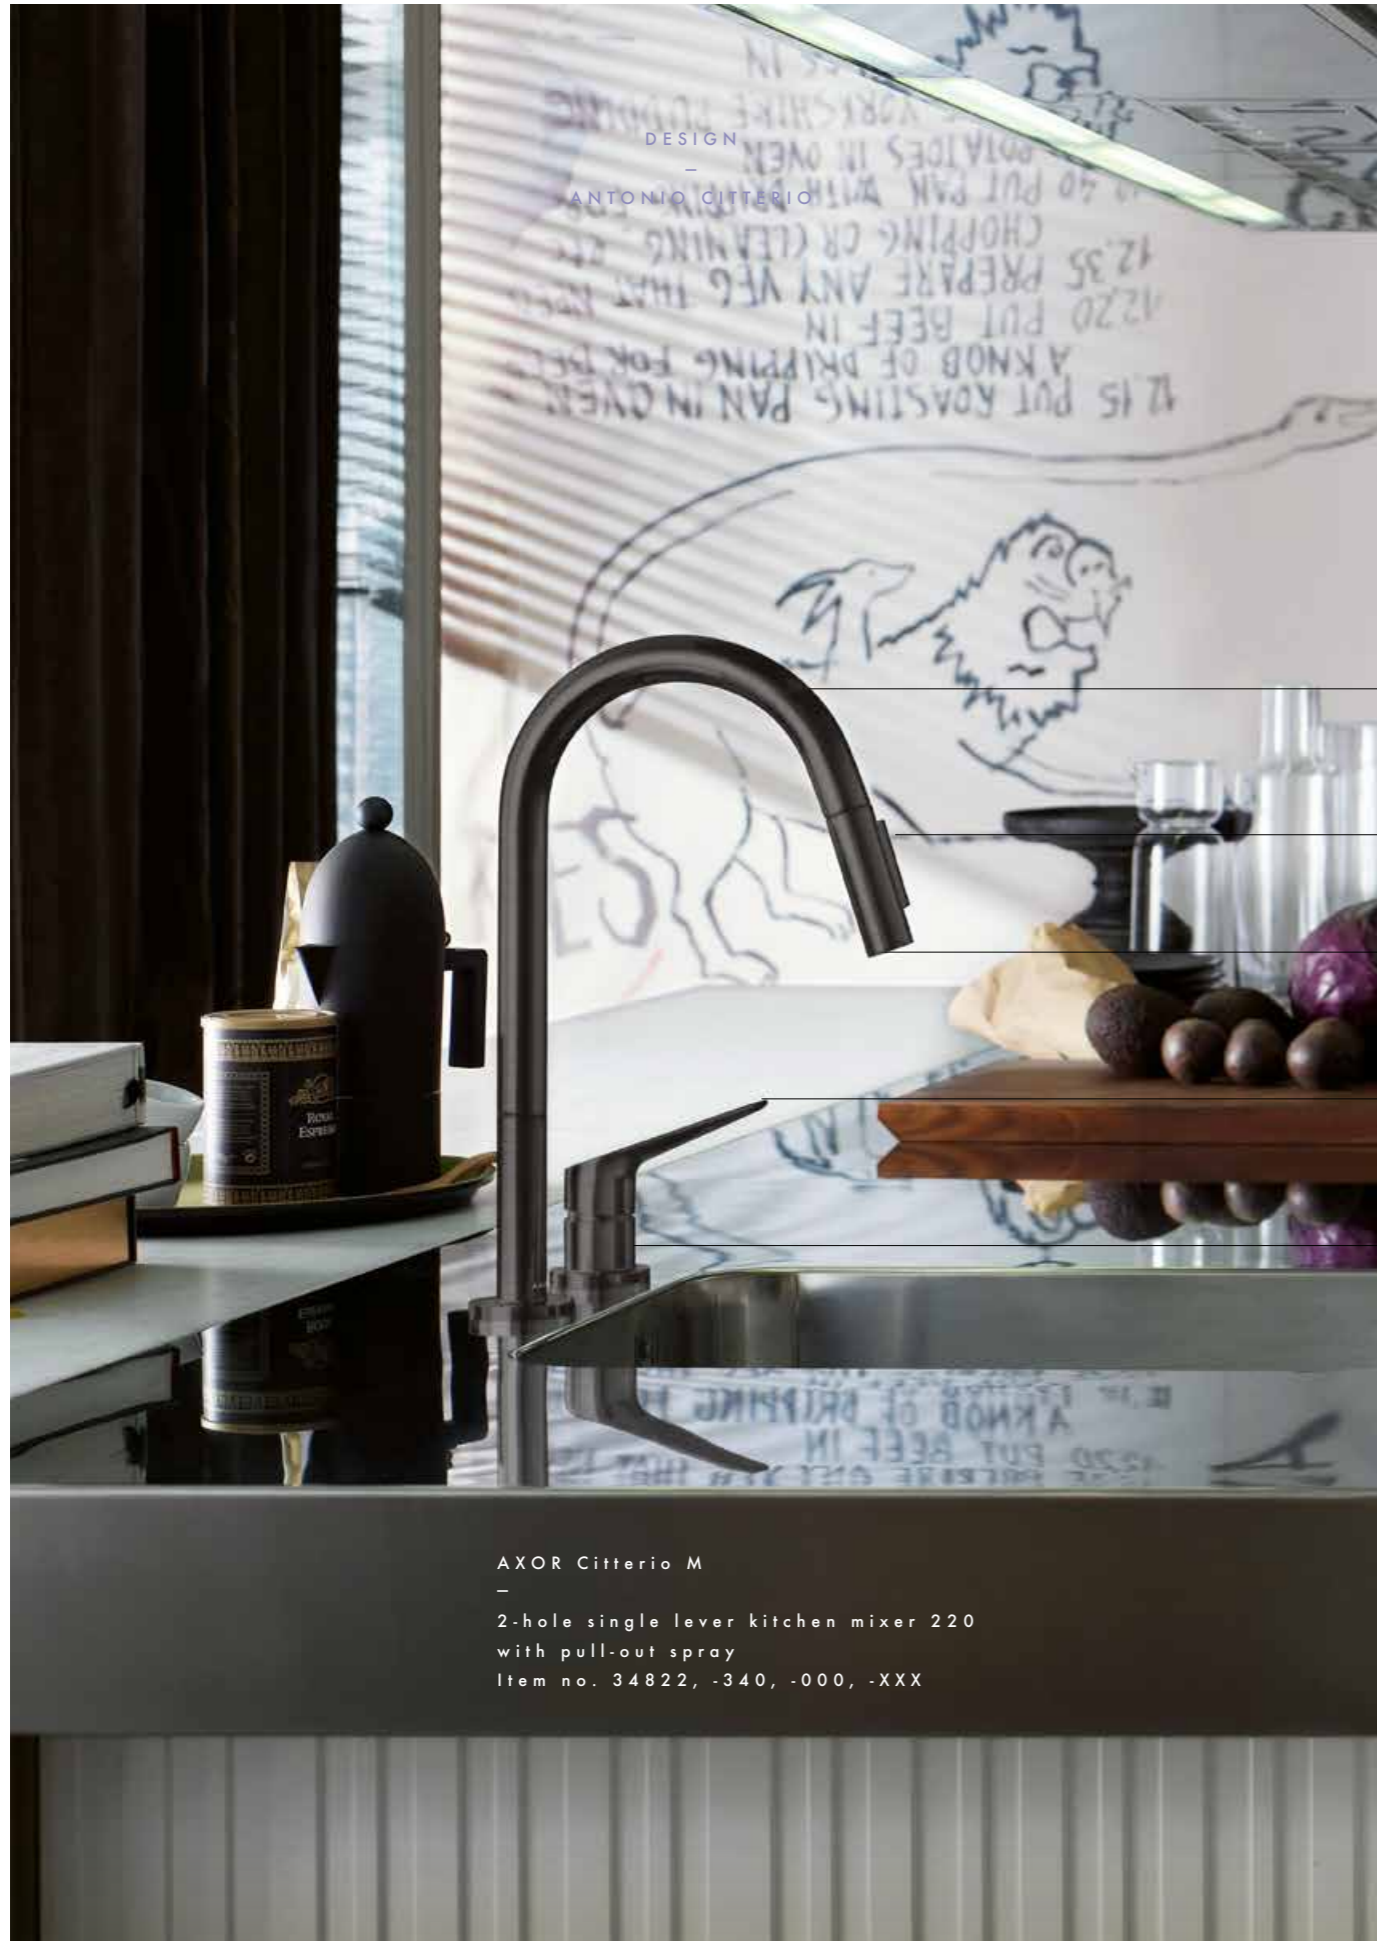

AXOR Citterio
 -
 Single lever kitchen mixer 250 with pull-out spray
 Item no. 39835, -670, -000, -XXX

- Adjustable swivel range in three stages: 110°, 150°, or 360°
- Pull-out spray with two spray modes (laminar/shower spray)
The pull-out spray or pull-out spout extend the radius of functionality at the sink
- Comfort Zone
For the perfect interplay between faucet and sink and an easy way to fill large pots and containers
- Ergonomic handle
A long, flat handle ensures ergonomic operation

Timeless
 AND
 Inspiring.

AXOR Citterio
 -
 Single lever kitchen mixer 260 with swivel spout
 Item no. 39850, -000, -XXX

- Adjustable swivel range in three stages: 110°, 150°, or 360°
- Comfort Zone
For the perfect interplay between faucet and sink and an easy way to fill large pots and containers
- Ergonomic handle
A long, flat handle ensures ergonomic operation