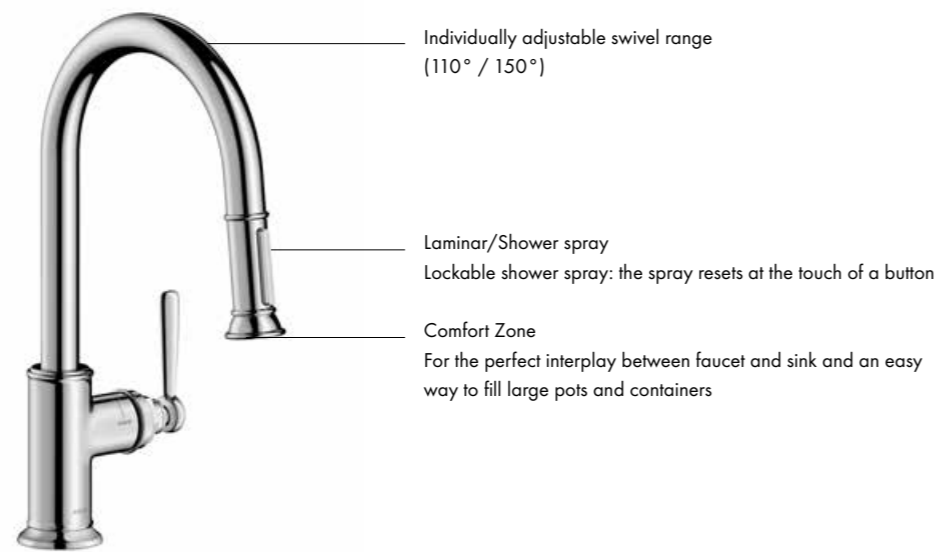

AXOR Montreux draws inspiration from the elegance of the Belle Époque era. The faucet features an ergonomic handle for easy and precise operation, perfectly implemented in three models: without pull-out spray, as a variant with multifunctional pull-out spray, or as a semi-pro variant with the characteristic stainless steel spiral and 360-degree swivel range. A rejuvenation of time-honored traditions and a revitalization of classic elegance.

AXOR Montreux
—
Single lever kitchen mixer 180
with pull-out spray
Item no. 16581, -000, -XXX