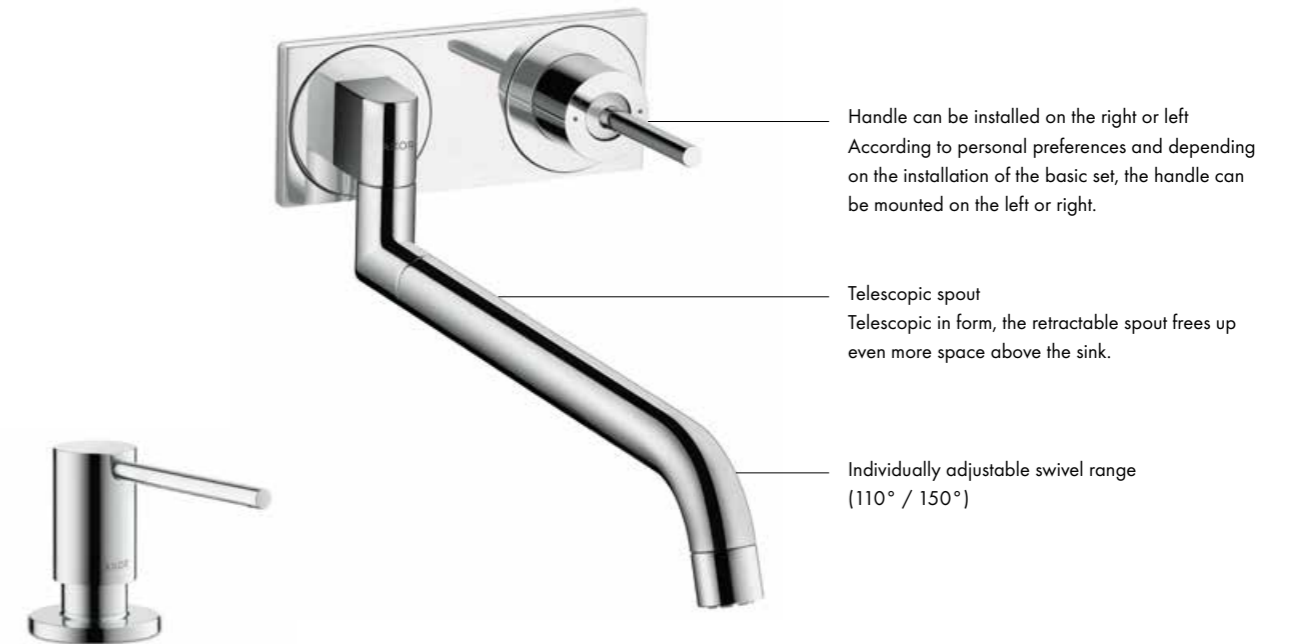

DESIGN
—
PHILIPPE STARCK

The AXOR Starck Semi-Pro is the natural option for ambitious amateur chefs. With a 360° swivel spout and minimalist design, the faucet is perfect for double sinks and sink units installed as part of an island within the kitchen.

Phoenix Design has been honored with more than 900 design awards since its founding, including the "Red Dot Design Team of the Year 2018."

DESIGN
—
PHOENIX DESIGN

The AXOR Uno wall-mounted faucet is another intelligent solution for greater freedom of movement at the sink. The integrated telescopic spout can be conveniently extended and swiveled around, vastly increasing the radius of operation at the sink.

Handle can be installed on the right or left
According to personal preferences and depending on the installation of the basic set, the handle can be mounted on the left or right.

Telescopic spout
Telescopic in form, the retractable spout frees up even more space above the sink.