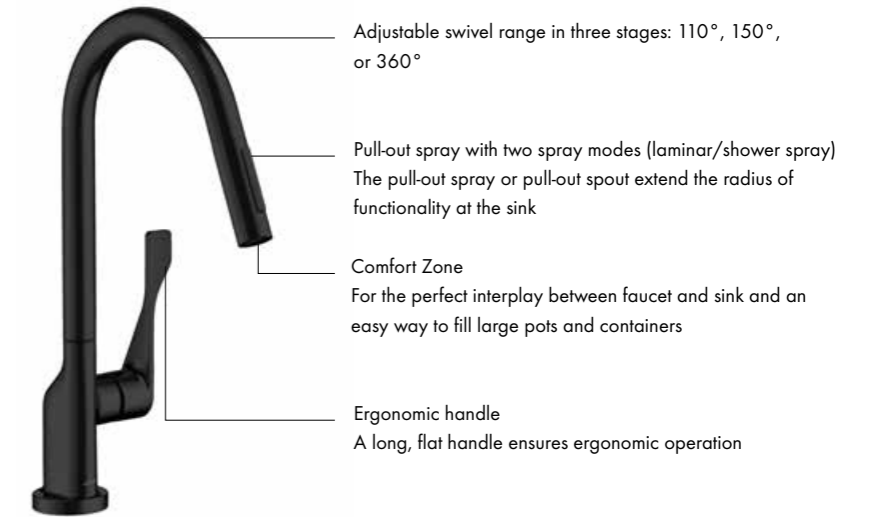

AXOR Citterio
-
Single lever kitchen mixer 250 with pull-out spray
Item no. 39835, -670, -000, -XXX

- Adjustable swivel range in three stages: 110°, 150°, or 360°
- Pull-out spray with two spray modes (laminar/shower spray)
  The pull-out spray or pull-out spout extend the radius of functionality at the sink
- Comfort Zone
  For the perfect interplay between faucet and sink and an easy way to fill large pots and containers
- Ergonomic handle
  A long, flat handle ensures ergonomic operation

Timeless
AND
Inspiring.