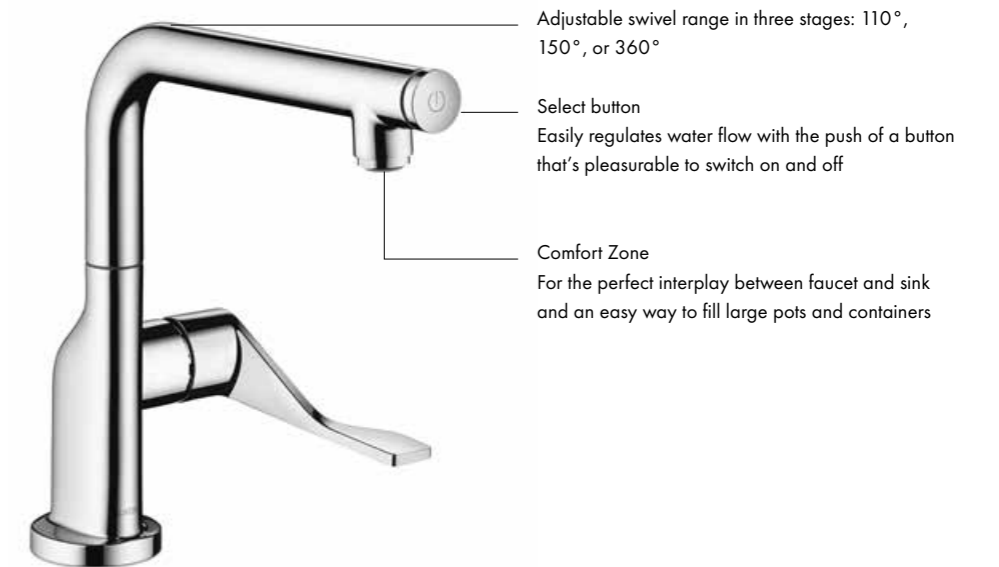

Swivel spout (110°/150°)
The faucet offers a limited swivel range

ComfortZone
For the perfect interplay between faucet and sink
and an easy way to fill large pots and containers

Pull-out spray (up to 76 cm with sBox)
extends the radius of functionality at the sink

Ergonomic handle
A long, flat handle ensures ergonomic operation

AXOR Citterio
—
Single lever kitchen mixer Select 230 2jet
with pull-out spray and sBox
Item no. 39862, -000, -670, -XXX

- Select button
Easily regulates water flow with the push of a button that's pleasurable to switch on and off
- Switch between spray modes (laminar spray and shower spray) with the push of a button
- MagFit
The hose slides back almost silently and settles back into the center of the faucet spout.
- QuickClean function on the aerator faucet spout
Easily remove limescale deposits by gently rubbing the flexible silicone nozzles with your finger

- Select button
Easily regulates water flow with the push of a button that's pleasurable to switch on and off
- Adjustable swivel range in two stages: 110° or 150°
- Comfort Zone
For the perfect interplay between faucet and sink and an easy way to fill large pots and containers

AXOR Citterio
-
Single lever kitchen mixer
Select 230 with pull-out spout
Item no. 39861, -670, -000, -XXX

Avant-garde AND Innovation.

- Adjustable swivel range in three stages: 110°, 150°, or 360°
- Select button
Easily regulates water flow with the push of a button that's pleasurable to switch on and off
- Comfort Zone
For the perfect interplay between faucet and sink and an easy way to fill large pots and containers