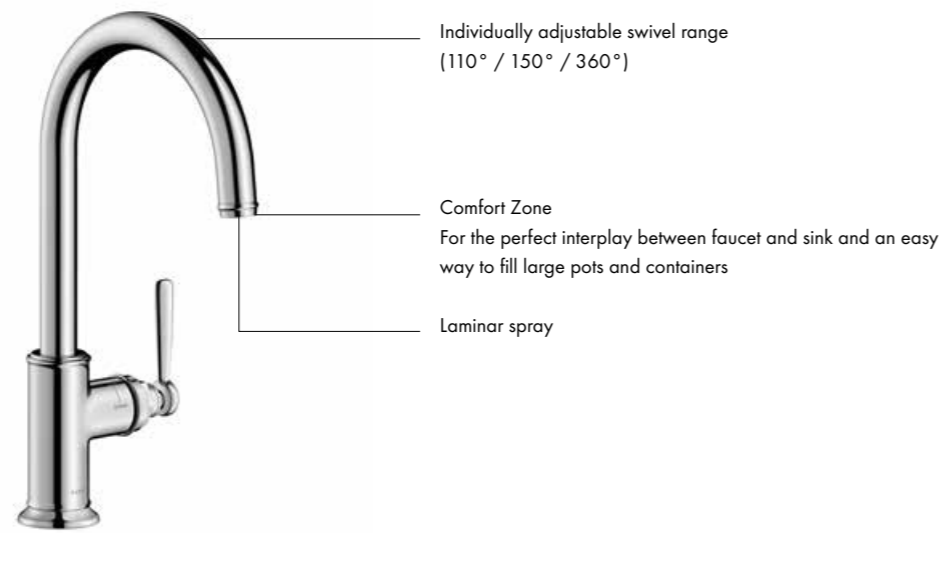

AXOR Montreux
—
Single lever kitchen mixer 260
with swivel spout
Item no. 16580, -000, -XXX

AXOR Montreux
—
Liquid soap dispenser/ washing-up liquid dispenser
Item no. 42018, -000, -330, -340, -800

DESIGN
—
PHOENIX DESIGN