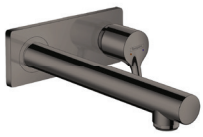

hansgrohe

Talis S - Brushed Black Chrome

With its slender lever and upright, conical body, the Talis S combines the functionality of a classic design with a modern design language. The brushed black chrome finish adds a timeless look and feel that outlives short-lived trends.

hansgrohe.
Sustainable by design.

Talis S Brushed Black Chrome

range overview

Basin Mixers

Single lever 80
#72012343

Single lever 100
#72021343

Single lever 190
#72032343

Single lever wall-mount
#72111340
Basic set: 13622180

Bath Mixers

Concealed installation
#72407340
Basic set: #31741180

Concealed installation
#72405343
Basic set: #01800180

Shower Mixers

Concealed installation
#72606340
Basic set: #13620180

Concealed installation
#72605343
Basic set: #01800180

hansgrohe

Advantages

Up to 60% savings on water and energy with the built-in flow regulator.

An ideal air/ water mix offers a soft and generous flow while saving water as well.

Limescale is removed simply by rubbing your finger across the aerator.