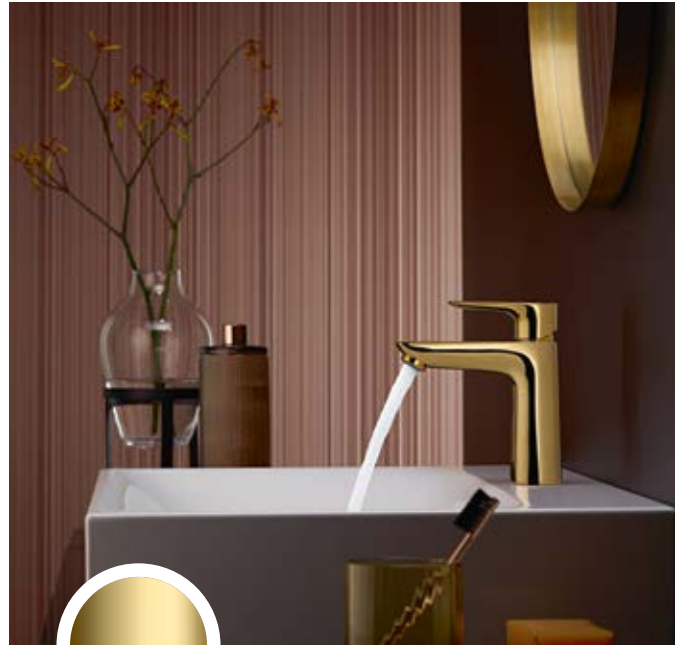

Polished gold optic is only available in quantity 30+ on most Talis E products – enquire to find out

990 POLISHED GOLD OPTIC

Glamorous look – the polished surface transforms the bathroom into a luxurious refuge. The shimmering surface finish adds modest and elegant shine to the setting.