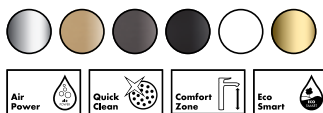

Talis E
Single lever basin mixer 240
Without waste set
71717, -003, -143, -343, -673, -703, -993