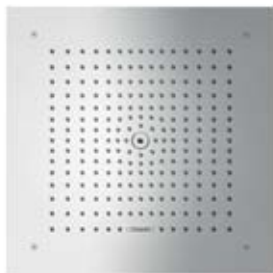

Raindance E

Overhead shower 400/400 1jet
26252, -000 20 l/min
26253, -000 EcoSmart 9 l/min

Basic set for overhead shower 400/400 1jet
26254180 (not shown)