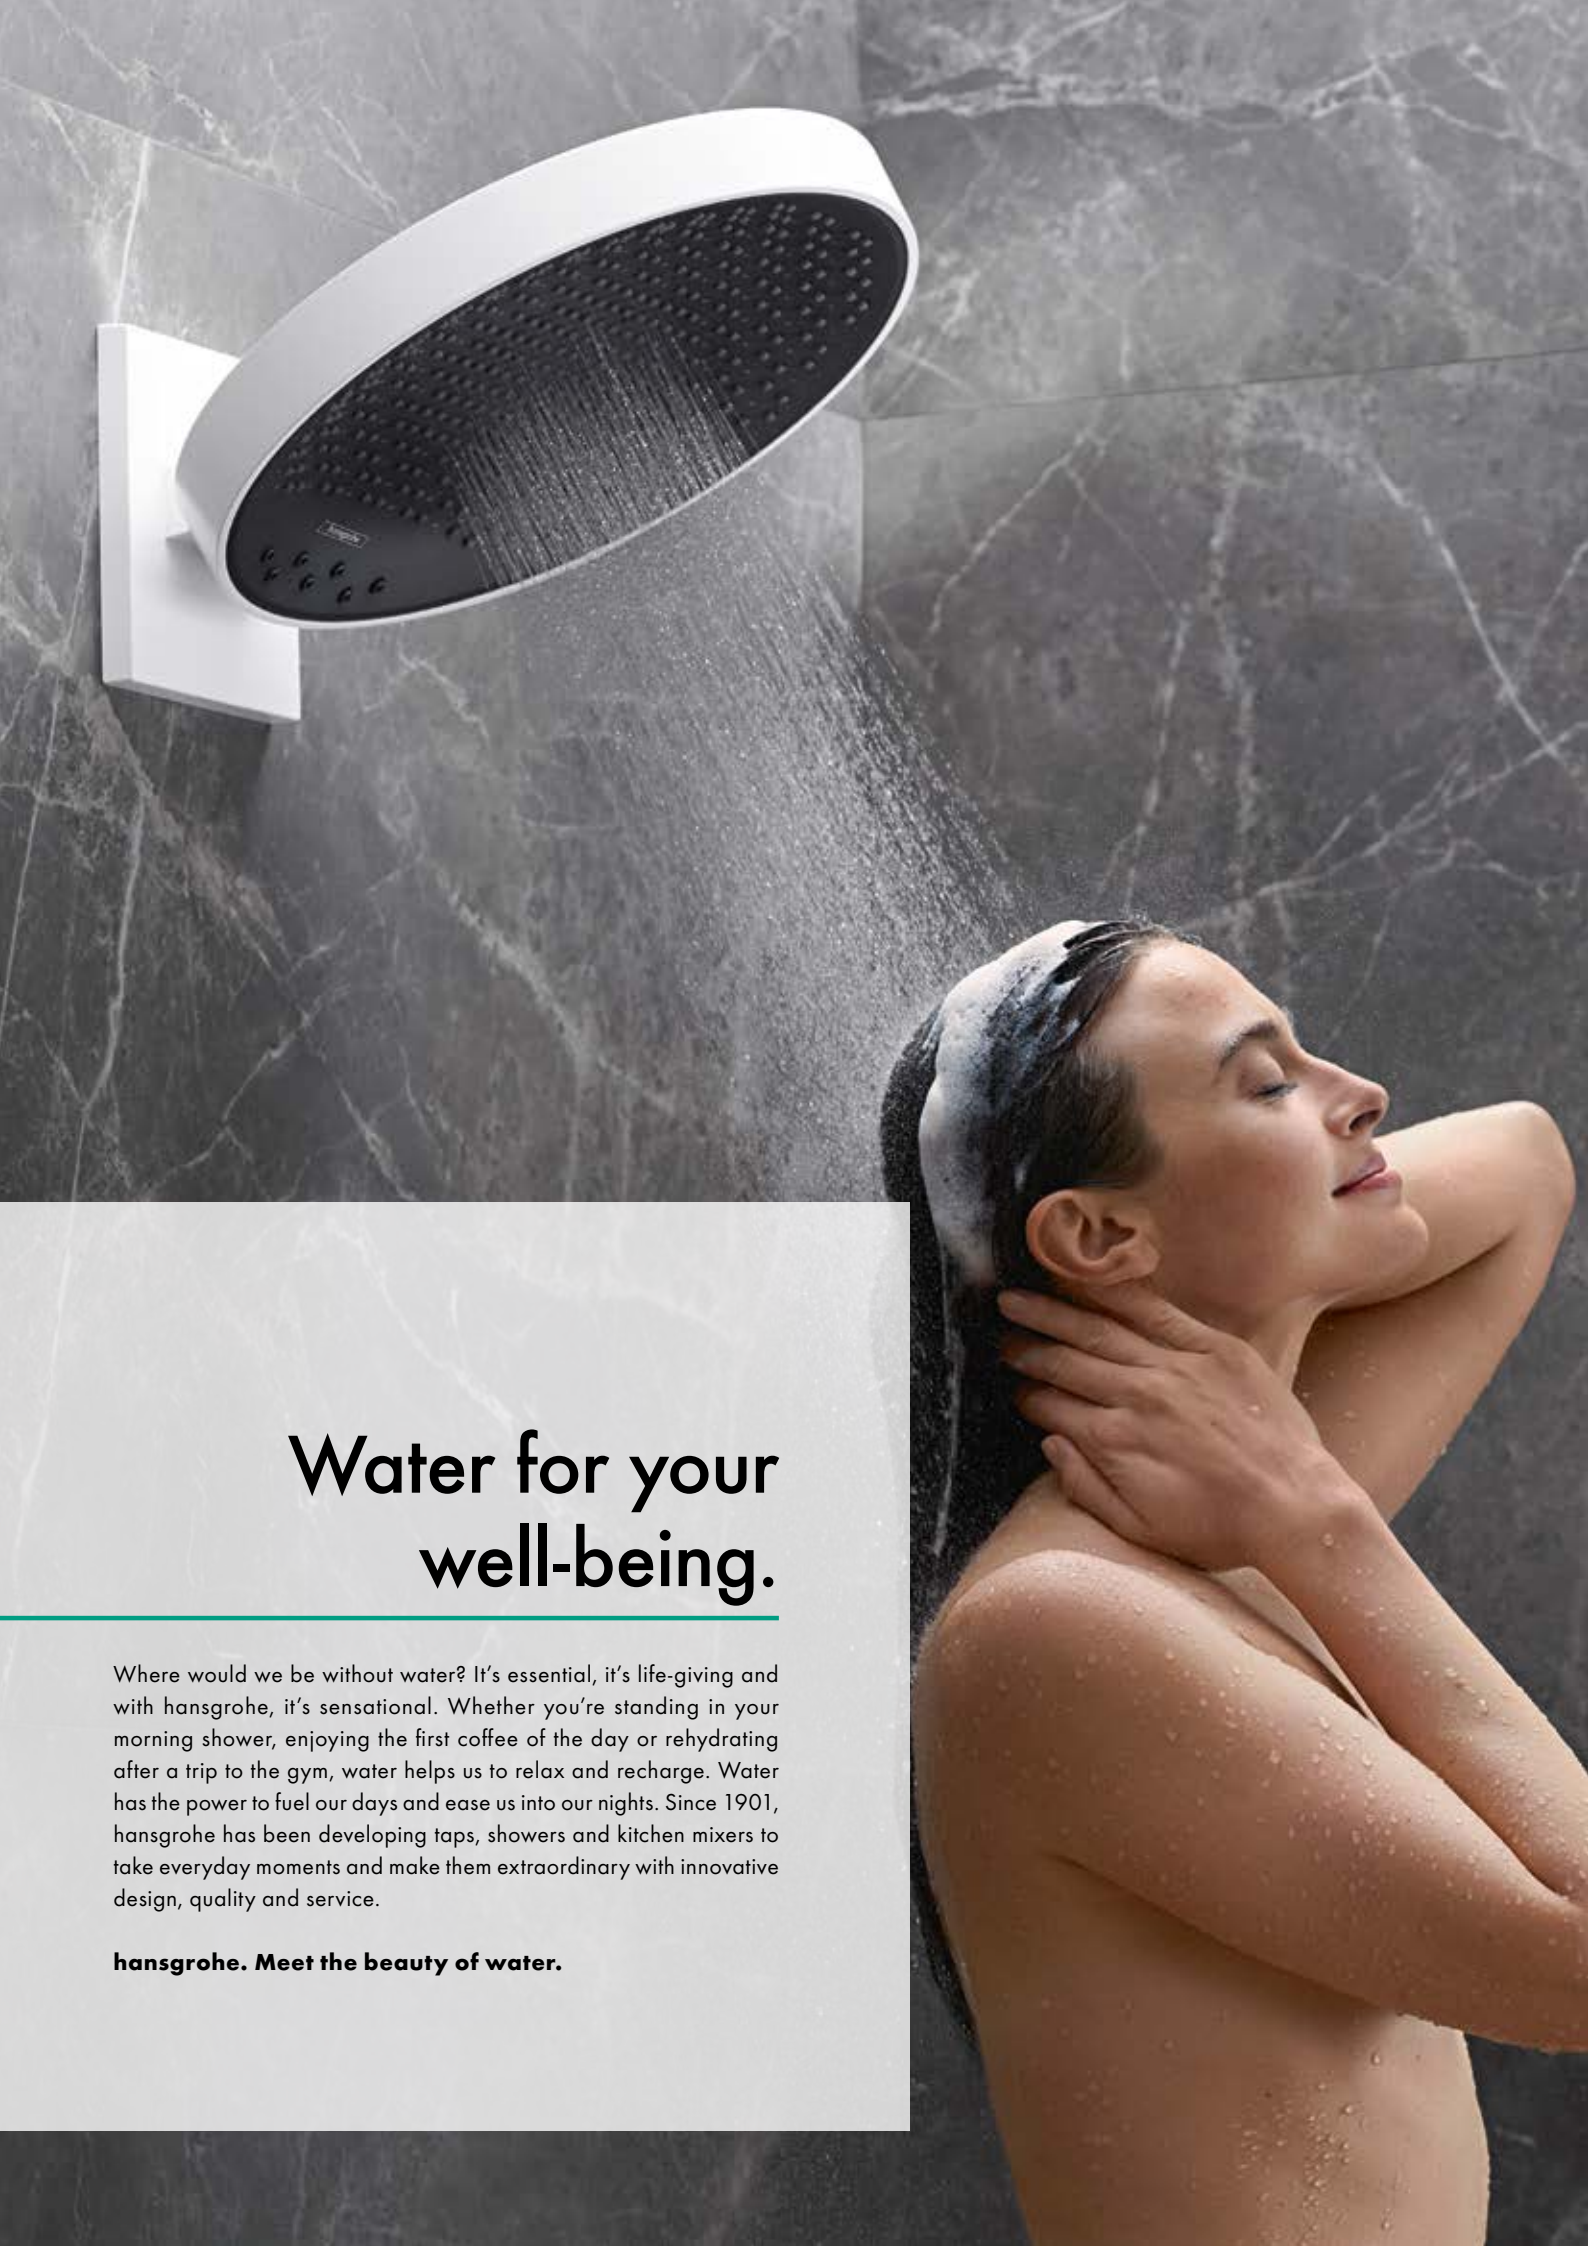

Water for your well-being.

Where would we be without water? It's essential, it's life-giving and with hansgrohe, it's sensational. Whether you're standing in your morning shower, enjoying the first coffee of the day or rehydrating after a trip to the gym, water helps us to relax and recharge. Water has the power to fuel our days and ease us into our nights. Since 1901, hansgrohe has been developing taps, showers and kitchen mixers to take everyday moments and make them extraordinary with innovative design, quality and service.

hansgrohe. Meet the beauty of water.