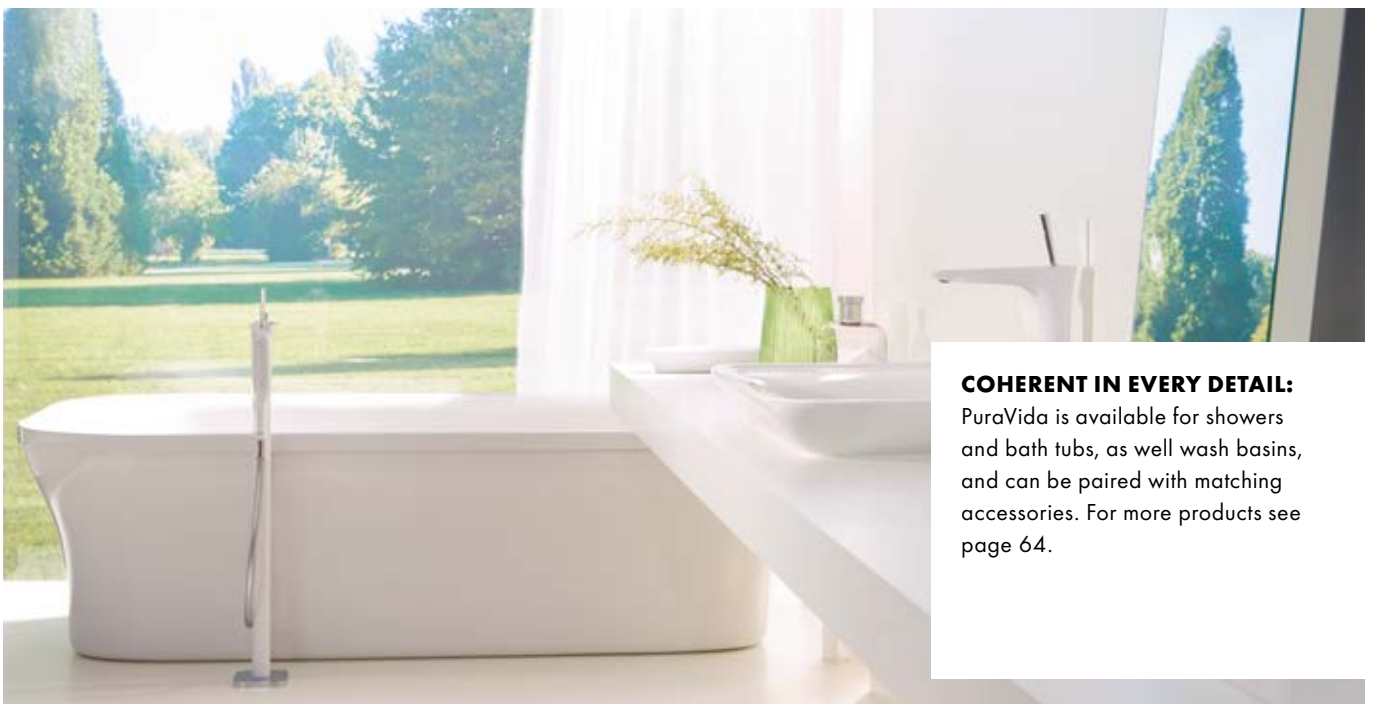

Pure sensual indulgence – **PuraVida.**

PuraVida is all about multi-sensory design. It is timelessly purist and shines with scratchproof powder coating in either the two-tone white and chrome or in chrome alone. But the PuraVida aesthetic is about more than just looks: EcoSmart technology reduces your water consumption, energy bills and your carbon footprint. Pure and simple.

COHERENT IN EVERY DETAIL:

PuraVida is available for showers and bath tubs, as well wash basins, and can be paired with matching accessories. For more products see page 64.