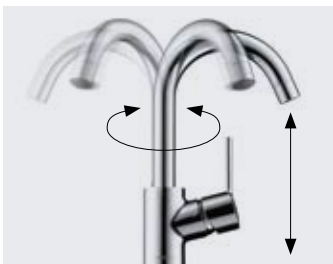

The heart of the home.

The kitchen is the heart of your home; the place where efficient workflow should meet comfort and design. To really enjoy your time there, everything must work together seamlessly. That's why hansgrohe has combined functionality and aesthetics to create a new kitchen experience. Discover innovative sinks and mixers in new combinations, to completely revolutionise the way you work. And take a look at the new range of kitchen accessories – because even the smallest details have the power to transform your kitchen flow.

COMFORTZONE:

The ComfortZone feature increases the amount of space with the swivel function and various kitchen tap heights, making it easier to fill or clean tall containers such as pots, large vases and water bottles.