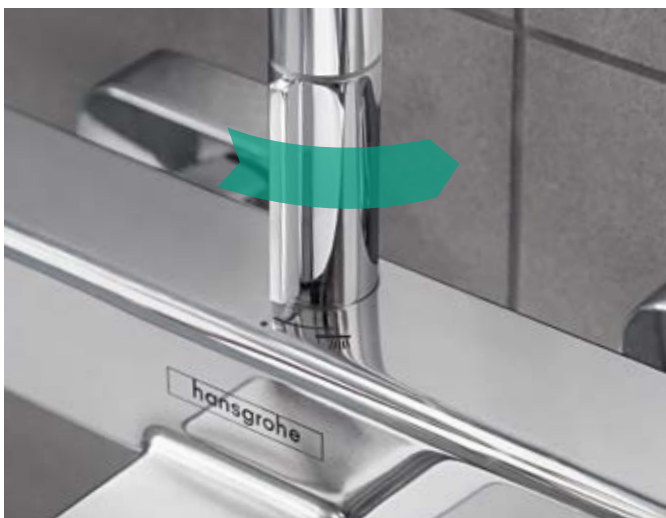

SIMPLE SWITCH-OVER FUNCTION:

For convenience when switching from overhead to hand shower, simply turn the regulator on the bath tub's Showerpipe to the right.