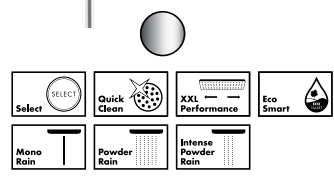

Rainfinity
Wall outlet Porter 500 with shower holder and shower shelf L
26843, -000, -700
Wall outlet Porter 500 with shower holder and shower shelf R
26858, -000, -700 (not shown)