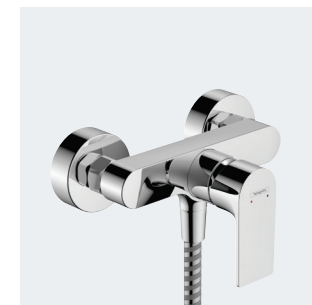

Rebris E

The Rebris E: linear design for modern bathroom styles with clean edges