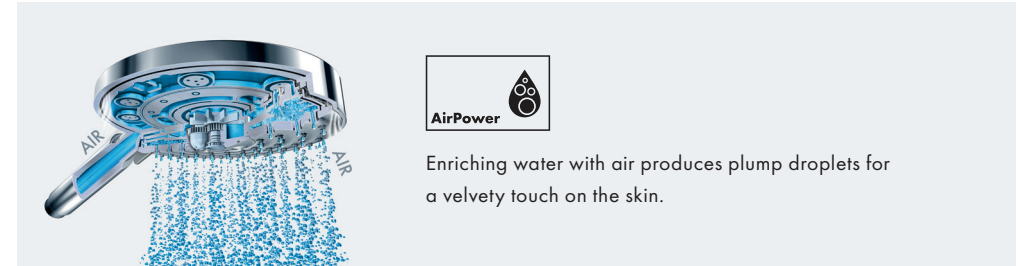

Technologies

Our innovative technologies are all about performance. The technology and spray pattern icons throughout this brochure are designed to assist you to navigate our comprehensive product range.

Enriching water with air produces plump droplets for a velvety touch on the skin.