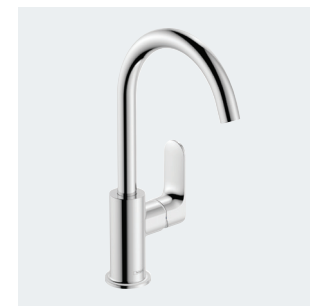

Rebris S

The Rebris S: the soft silhouette that fits in with many bathroom styles