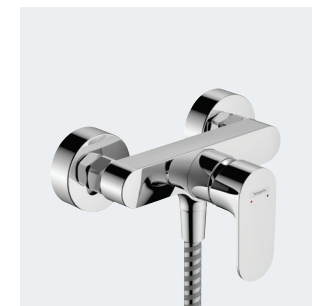

Rebris S

The Rebris S: the soft silhouette that fits in with many bathroom styles