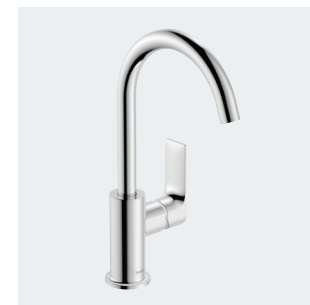

Rebris E

The Rebris E: linear design for modern bathroom styles with clean edges