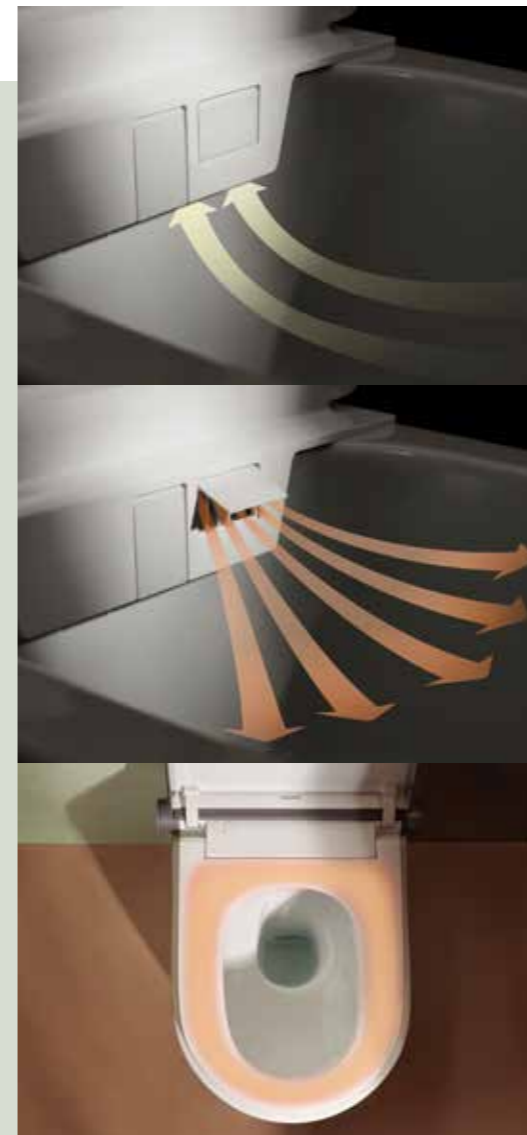

Highlight

The graphite line emphasises the clean, modern design.

Well-being at the touch of a button

At hansgrohe, intuitive operation is everything. All the intelligent functions of the LavaPura Element can be effortlessly activated – and settings adjusted to personal preferences. The new comfort zone in the bathroom is either controlled via remote control or the Select push buttons on the toilet itself. No matter where, the user interface remains consistent for simple control of the toilet. With the Select push buttons integrated on both sides, the main functions can be easily and conveniently controlled.

RearWash

Other feel-good functions

Odour Extraction

Thanks to the odour extraction system under the seat, unpleasant odours in the bathroom are a thing of the past.

Warm Air Dryer

With a temperature that can be adjusted (4 levels), the warm air dryer offers even more comfort to perfectly round off the pleasant feeling on the toilet.

SoftClose

Toilet cover and seat close softly and silently thanks to the dampers in the hinges.

Practically cleans itself

One thing is clear: when it comes to sanitation, hygiene and cleanliness are key. But people who lead stressful lives can sometimes find it difficult to meet these desired standards. With its numerous functions, the LavaPura Element toilet can practically clean itself. The rimless design also ensures efficient flushing and is extremely convenient to keep clean.