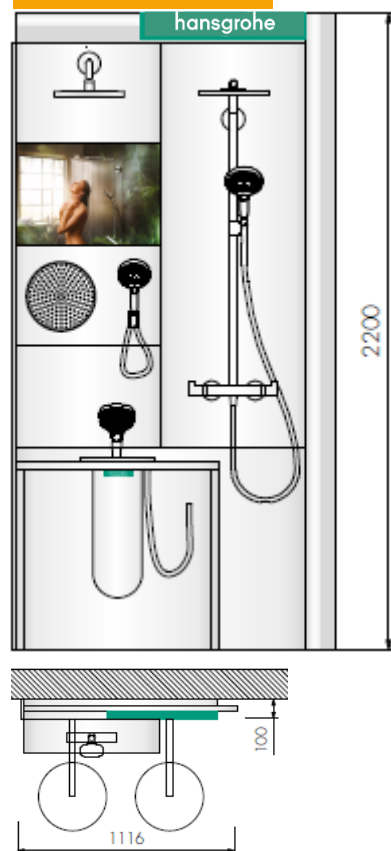

ShowTec PowderRain sBox tub wall

News Display

Components

Wallmounted

Actualizado

- **26014000** Raindance Select S 120 3 jet PowderRain hand shower
- **26495000** FixFit Porter S Dummy chrome
- **27607000** Raindance S 240 1 jet PowderRain head shower arm 390 chrome
- **27623000** Raindance S 240 1 jet PowderRain head shower chrome
- **27633000** Raindance Select S 240 1 jet PowderRain Showerpipe thermostat chrome
- **28278000** Isiflex shower hose 80cm chrome
- **28010000** sBox tub finish set Square chrome
- **26520000** Raindance Select E 120 hand shower chrome

Art. No.: 91047000

Precio: 605,€

Adobe Acrobat
Document