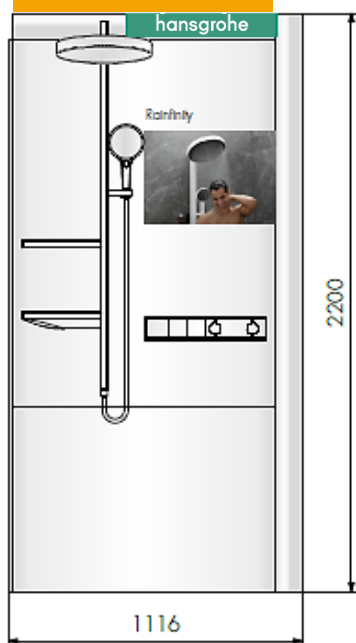

ShowTec RainDrain & XtraStoris free I 1

Nuevo

91109000 HG ShowTec RainDrain & XtraStoris
free I 1
Precio: 1990 €

ShowTec Rainfinity

ShowTec Rainfinity Showerpipe Wall I1

News Display

Wallmounted

- ✓ Perfectly complements your Showroom
- ✓ Present the hangrohe products in an appealing way
- ✓ Profit from a proven concept
- ✓ Stay flexible and update ShowTec easily
- ✓ Helps you to improve your sales with hangrohe