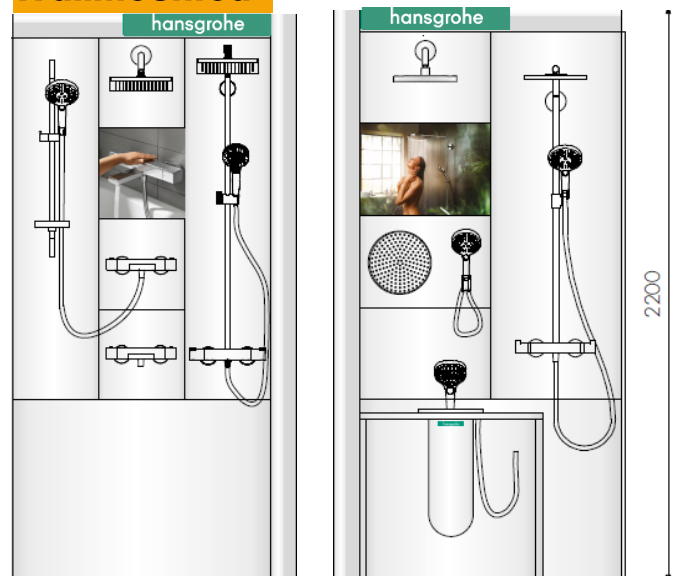

Art. No.: 91045000

Precio: 660,-€

Croma_E_ShowTe
c_OrderSheet_2023

ShowTec Croma E PowderRain

News Display

Features

Wallmounted

- ✓ Perfectly complements your Showroom
- ✓ Present the hangrohe products in an appealing way
- ✓ Profit from a proven concept
- ✓ Stay flexible and update ShowTec easily
- ✓ Helps you to improve your sales with hangrohe

Art. No.: 91046000

Precio: 1.100€

Microsoft Word
Document

ShowTec Croma E PowderRain

News Display

Components

Wallmounted

- 15773000** Ecostat E shower thermostat chrome
- 15774000** Ecostat E bath thermostat chrome
- 26257000** Croma E 280 1jet head shower chrome
- 26590400** Croma Select E Multi Unica Shower Set 90cm
- 27446000** Shower arm E DN15 390mm chrome
- 27630000** Croma E 280 1jet Showerpipe thermostate chrome