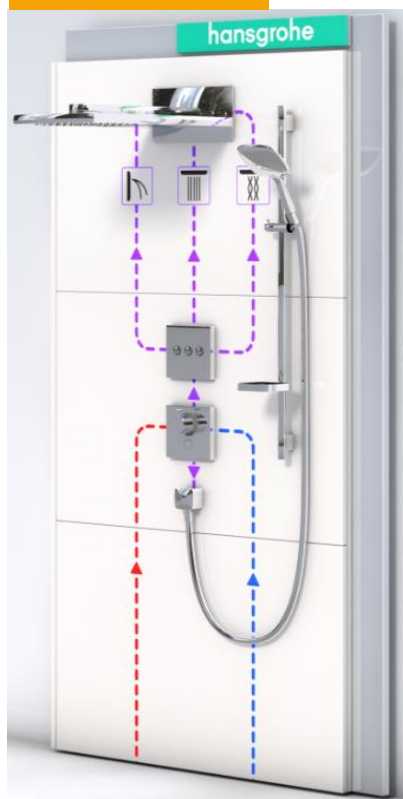

Precio: 715-€

Easy intall
;play_ordersheet 20

ShowTec Easy Install Display

News Display

Wallmounted

Actualizado

- ✓ Perfectly complements your Showroom
- ✓ Present the hansgrohe products in an appealing way
- ✓ Profit from a proven concept
- ✓ Stay flexible and update ShowTec easily
- ✓ Helps you to improve your sales with hansgrohe