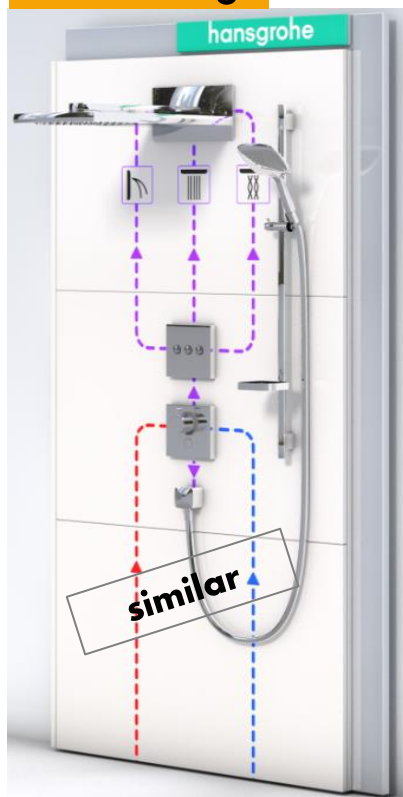

News Display

Wallmounted

Actualizado

- ✓ Perfectly complements your Showroom
- ✓ Present the hangrohe products in an appealing way
- ✓ Profit from a proven concept
- ✓ Stay flexible and update ShowTec easily
- ✓ Helps you to improve your sales with hangrohe

+ Including 15 hooks

Art. No.: 91128000

Subs. Purchasing Price: 512-€

D2 Price: 930,- €

Shop
dule_order Sheet 2

ShowTec Easy Install Display

News Display

Freestanding