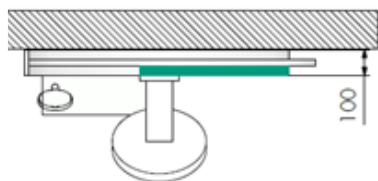

ShowTec Rainfinity

News Display

ShowTec Rainfinity Head shower 3jet / shelf Wall I1

Wallmounted

- ✓ Perfectly complements your Showroom
- ✓ Present the hangrohe products in an appealing way
- ✓ Profit from a proven concept
- ✓ Stay flexible and update ShowTec easily
- ✓ Helps you to improve your sales with hangrohe

26269700 Rainfinity Dummy overhead shower 360 3jet with shower arm

26843700 Rainfinity Wall outlet Porter 500 with shower holder and shower shelf L

26864700 Rainfinity Hand shower 130 3jet

28276700 Isiflex Shower hose 160 cm white

15922700 RainSelect Dummy thermostat for concealed installation for 4 functions

Art. No.: 91057000

Precio: 600 €

Microsoft Word
Document