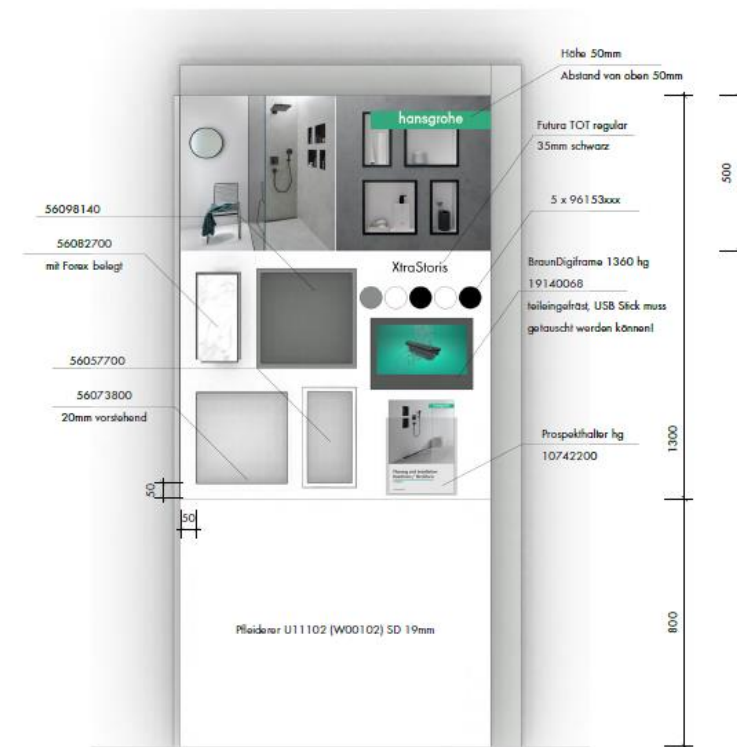

Art. No. 91158000

676,50- €

ShowTec XtraStoris wall I 1

Nuevo

91110500 HG ShowTec XtraStoris wall I 1
 Precio: **1120 €**

ShowTec RainDrain wall I 1

Nuevo

91110000 HG ShowTec RainDrain wall I 1
 Precio: **1180 €**

ShowTec RainDrain & XtraStoris free I 1

Nuevo

91109000 HG ShowTec RainDrain & XtraStoris
free I 1
Precio: 1990 €

ShowTec Rainfinity

ShowTec Rainfinity Showerpipe Wall I1

News Display

Wallmounted

- ✓ Perfectly complements your Showroom
- ✓ Present the hangrohe products in an appealing way
- ✓ Profit from a proven concept
- ✓ Stay flexible and update ShowTec easily
- ✓ Helps you to improve your sales with hangrohe