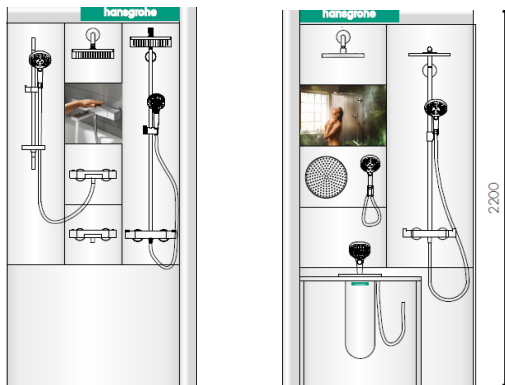

Individual Display

- ✓ Completely individually designed display according to customer requirements

hangrohe ShowTec News Display

News Display

- ✓ Ready-made complete packages with one Article number
- ✓ Presents the hangrohe Innovations in an appealing way

The hangrohe ShowTec News Display shows hangrohe novelties ranging from showers, over mixers to kitchen mixers.

Spotlight

Display

Brand Logo

Mixers Overview

hangrohe ShowTec Brand Display

Brand Display

Brand Display | Basics