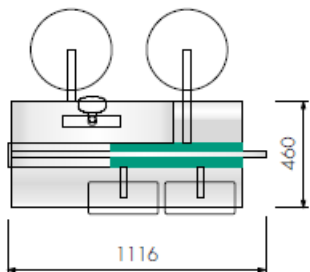

Art. No.: 91045000

Precio: 660,-€

Croma_E_ShowTe
c_OrderSheet_2023

ShowTec Croma E PowderRain

News Display

Features

Wallmounted

- ✓ Perfectly complements your Showroom
- ✓ Present the hangrohe products in an appealing way
- ✓ Profit from a proven concept
- ✓ Stay flexible and update ShowTec easily
- ✓ Helps you to improve your sales with hangrohe