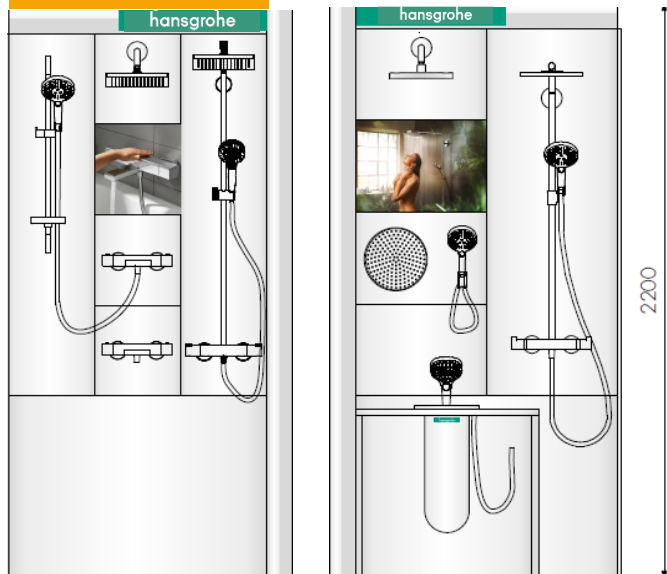

Art. No.: 91045000

Precio: 660,-€

Croma_E_ShowTe
c_OrderSheet_2023

ShowTec Croma E PowderRain

News Display

Features

Wallmounted

- ✓ Perfectly complements your Showroom
- ✓ Present the hangrohe products in an appealing way
- ✓ Profit from a proven concept
- ✓ Stay flexible and update ShowTec easily
- ✓ Helps you to improve your sales with hangrohe