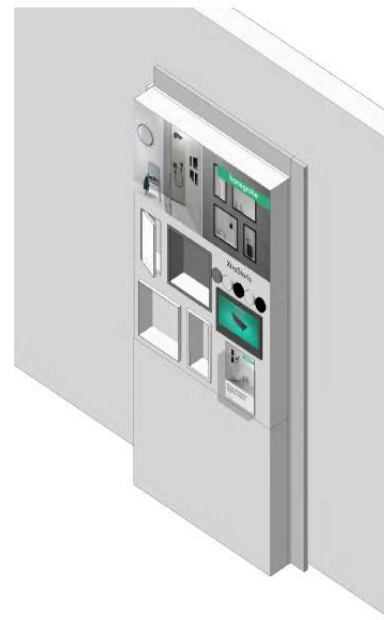

ShowTec XtraStoris wall I 1

Nuevo