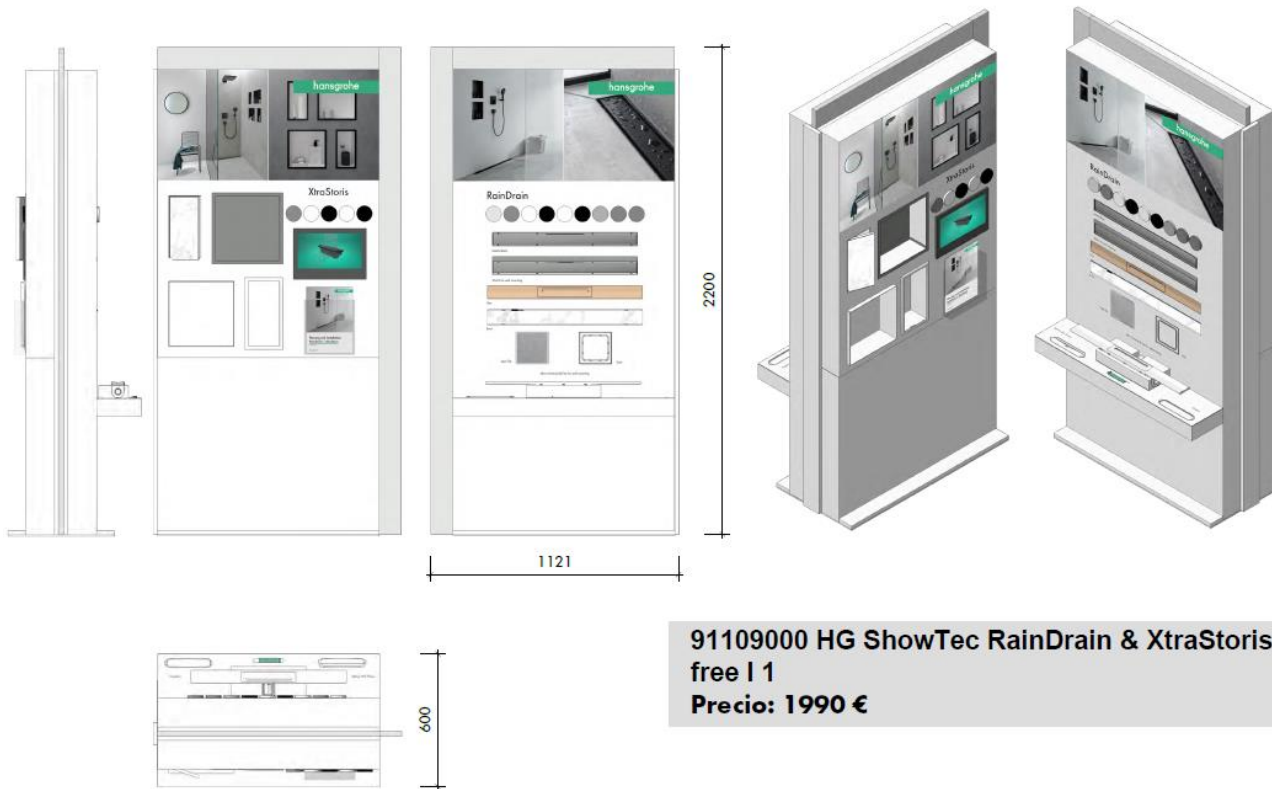

ShowTec RainDrain & XtraStoris free I 1

Nuevo

91109000 HG ShowTec RainDrain & XtraStoris
free I 1
Precio: 1990 €

ShowTec Rainfinity

ShowTec Rainfinity Showerpipe Wall I1

News Display

Wallmounted

- ✓ Perfectly complements your Showroom
- ✓ Present the hangrohe products in an appealing way
- ✓ Profit from a proven concept
- ✓ Stay flexible and update ShowTec easily
- ✓ Helps you to improve your sales with hangrohe