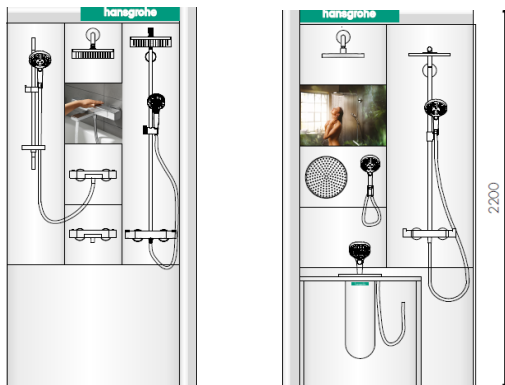

hangrohe ShowTec

Versions Overview

News Display

- ✓ Ready-made complete packages with one Article number
- ✓ Presents the hangrohe Innovations in an appealing way