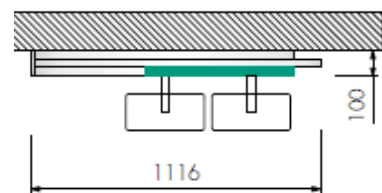

Art. No.: 91058000

Precio: 1100,€

Microsoft Word
Document

ShowTec Croma E

News Display

Wallmounted

Actualizado

- ✓ Perfectly complements your Showroom
- ✓ Present the hangrohe products in an appealing way
- ✓ Profit from a proven concept
- ✓ Stay flexible and update ShowTec easily
- ✓ Helps you to improve your sales with hangrohe