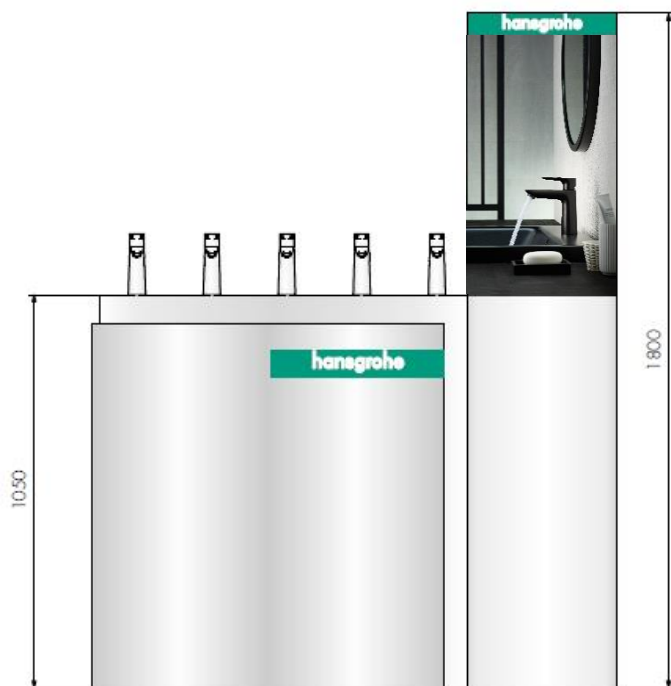

Art. No.: 91124000

Precio: 380,€

ShowTec FinishPlus

ShowTec Mixer presenter Metropol

Freestanding

News Display

- ✓ Perfectly complements your Showroom
- ✓ Present the hangrohe products in an appealing way
- ✓ Profit from a proven concept
- ✓ Stay flexible and update ShowTec easily
- ✓ Helps you to improve your sales with hangrohe

Art. No.: 91171000

Precio: 580,€

ShowTec FinishPlus

ShowTec Mixer presenter Talis E

Freestanding

News Display

- ✓ Perfectly complements your Showroom
- ✓ Present the hangrohe products in an appealing way
- ✓ Profit from a proven concept
- ✓ Stay flexible and update ShowTec easily
- ✓ Helps you to improve your sales with hangrohe