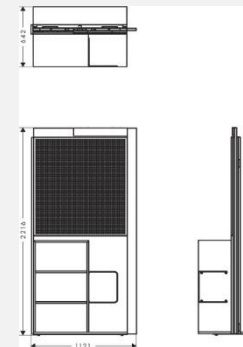

Actualizado

- ✓ Perfectly complements your Showroom
- ✓ Present the hangrohe products in an appealing way
- ✓ Profit from a proven concept
- ✓ Stay flexible and update ShowTec easily
- ✓ Helps you to improve your sales with hangrohe

+ Including 15 hooks