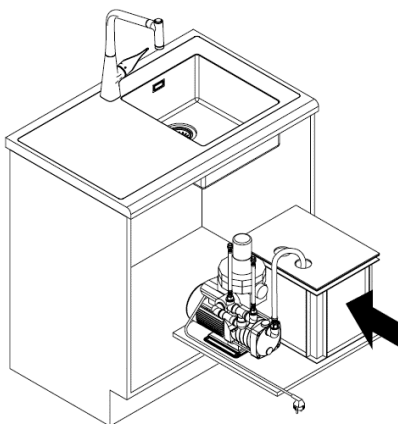

Water supply kit

- ✓ Show fittings and jet types properly in function - even without direct water connection
- ✓ Adds value in the exhibition, as more products can be experienced in function
- ✓ Perfectly complements your Showroom and helps to improve your sales with Hansgrohe
- ✓ mobile and flexible in use for hansgrohe mixers- not only at POS but also on fairs and shows

Size: 500 (d) x 530 (w) x 465 (h) mm

*Please note that the release is granted for countries of the EEA (enlarged EU)

Art. No.: 91219000

Precio: 570,- €