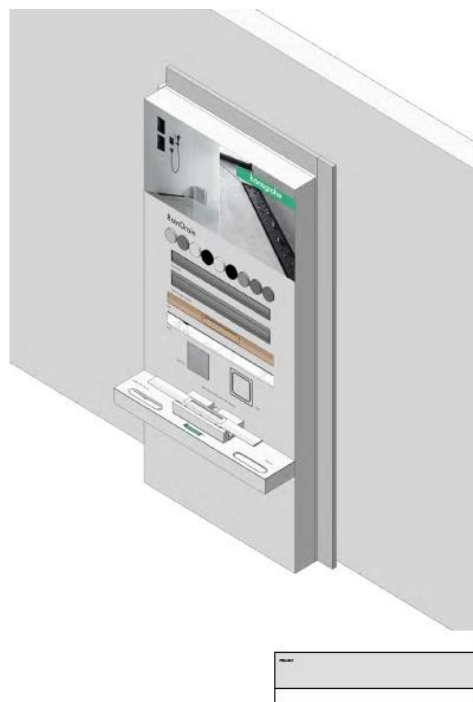

Art. No. 91158000

676,50- €

ShowTec XtraStoris wall I 1

Nuevo

91110500 HG ShowTec XtraStoris wall I 1
 Precio: **1120 €**

ShowTec RainDrain wall I 1

Nuevo

91110000 HG ShowTec RainDrain wall I 1
 Precio: **1180 €**

ShowTec RainDrain & XtraStoris free I 1

Nuevo

91109000 HG ShowTec RainDrain & XtraStoris
free I 1
Precio: 1990 €

ShowTec Rainfinity

ShowTec Rainfinity Showerpipe Wall I1

News Display

Wallmounted

- ✓ Perfectly complements your Showroom
- ✓ Present the hangrohe products in an appealing way
- ✓ Profit from a proven concept
- ✓ Stay flexible and update ShowTec easily
- ✓ Helps you to improve your sales with hangrohe