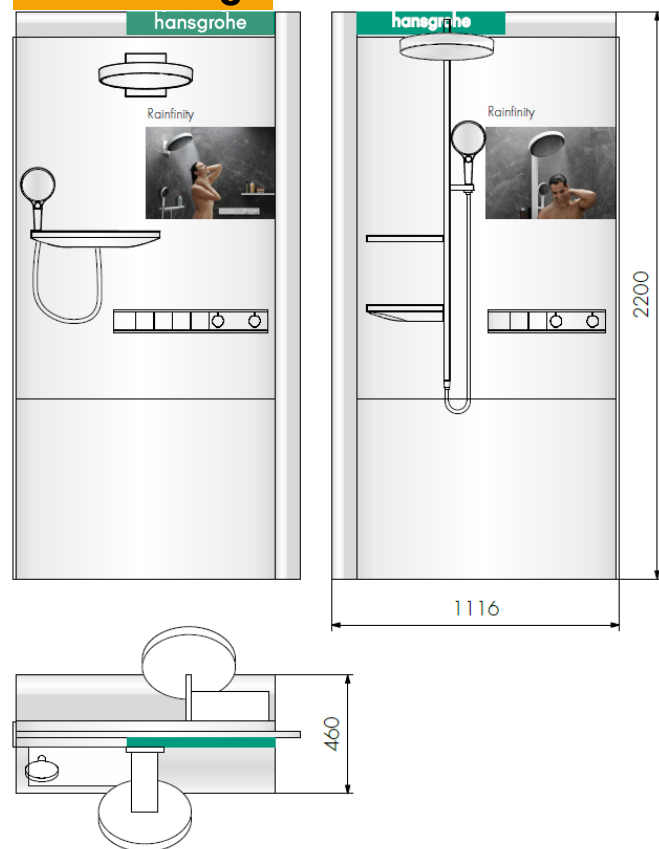

ShowTec Rainfinity

News Display

ShowTec Rainfinity Free I1

Freestanding

- ✓ Perfectly complements your Showroom
- ✓ Present the hangrohe products in an appealing way
- ✓ Profit from a proven concept
- ✓ Stay flexible and update ShowTec easily
- ✓ Helps you to improve your sales with hangrohe

- **26269700** Rainfinity Dummy overhead shower 360 3jet with shower arm
- **26843700** Rainfinity Wall outlet Porter 500 with shower holder and shower shelf L
- **26864700** Rainfinity Hand shower 130 3jet
- **28276700** Isiflex Shower hose 160 cm white
- **15922700** RainSelect Dummy thermostat for concealed installation for 4 functions
- **26242700** Rainfinity Fixfit Pipe white

Art. No.: 91058000

Precio: 1100,€

Microsoft Word
Document