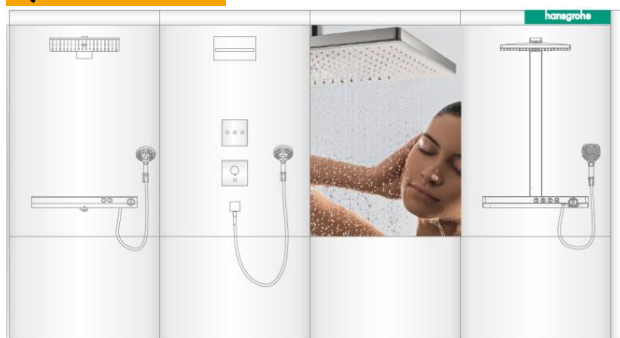

2) Standard

Special offer

1) Art. No. 91103000

Precio: **1 650,- €**

2) Art. No.: 91113000

Precio: 2050,€

RM

lect_OrderSheet_2C