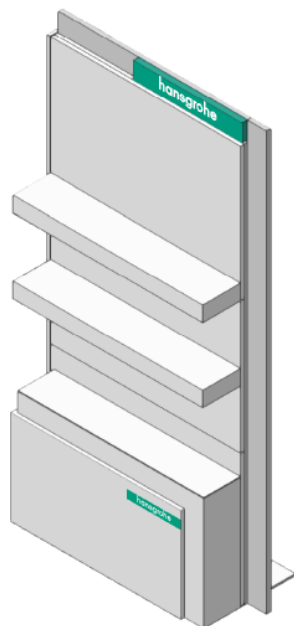

Art. No.: 91126000

Subs. Purchasing Price: 990,-€

ShowTec mixer display wall without mixer

Brand Display

Wallmounted

- ✓ Perfectly complements your Showroom
- ✓ Present the hansgrohe products in an appealing way
- ✓ Profit from a proven concept
- ✓ Stay flexible and update ShowTec easily
- ✓ Helps you to improve your sales with hansgrohe

Art. No.: 91132000

Precio: 570,€

ShowTec mixer display free without mixer

Brand Display

Freestanding

- ✓ Perfectly complements your Showroom
- ✓ Present the hangrohe products in an appealing way
- ✓ Profit from a proven concept
- ✓ Stay flexible and update ShowTec easily
- ✓ Helps you to improve your sales with hangrohe