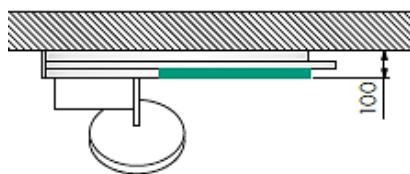

ShowTec RainDrain & XtraStoris free I 1

Nuevo

91109000 HG ShowTec RainDrain & XtraStoris
free I 1
Precio: 1990 €

ShowTec Rainfinity

ShowTec Rainfinity Showerpipe Wall I1

News Display

Wallmounted

- ✓ Perfectly complements your Showroom
- ✓ Present the hangrohe products in an appealing way
- ✓ Profit from a proven concept
- ✓ Stay flexible and update ShowTec easily
- ✓ Helps you to improve your sales with hangrohe