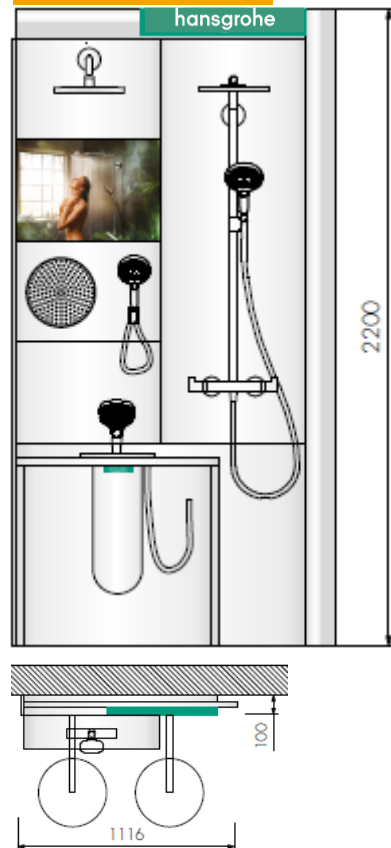

ShowTec PowderRain sBox tub wall

News Display

Features

Wallmounted

Actualizado

- ✓ Perfectly complements your Showroom
- ✓ Present the hangrohe products in an appealing way
- ✓ Profit from a proven concept
- ✓ Stay flexible and update ShowTec easily
- ✓ Helps you to improve your sales with hangrohe

Art. No.: 91047000

Precio: 605,€

Adobe Acrobat
Document