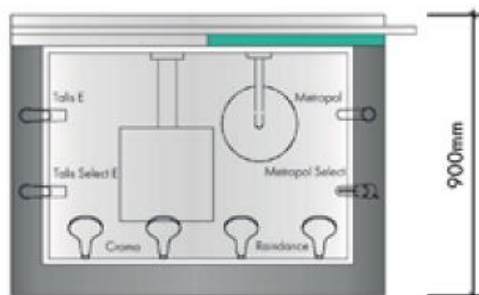

Art. No.: 91236000

Precio: 2.350,-€

Document