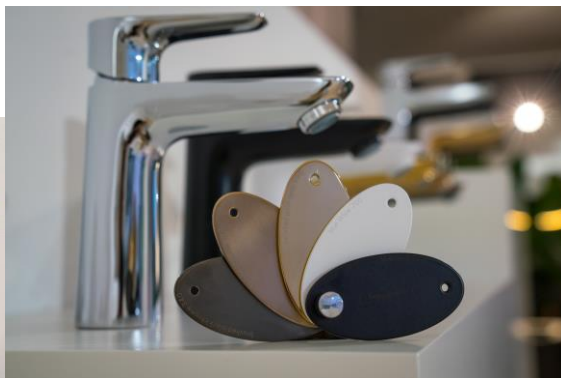

Subs. Purchasing Price: 560-€

D2 Price: 1.020,- €

Easy intall
play_ordersheet 2C

FinishPlus Sample Fan

- ✓ Sample fan for presentation of FinishPlus surfaces in showrooms
- ✓ Includes Surfaces in
 - Brushed black chrome
 - Brushed bronze
 - Polished gold optic
 - Matt white
 - Matt black