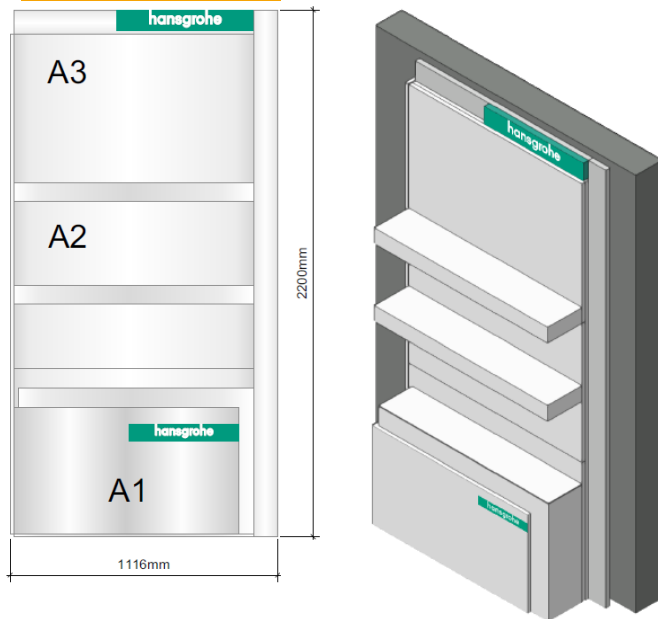

Art. No.: 91126000

Subs. Purchasing Price: 990,-€

ShowTec mixer display wall without mixer

Brand Display

Wallmounted

- ✓ Perfectly complements your Showroom
- ✓ Present the hansgrohe products in an appealing way
- ✓ Profit from a proven concept
- ✓ Stay flexible and update ShowTec easily
- ✓ Helps you to improve your sales with hansgrohe

Art. No.: 91132000

Precio: 570,€

ShowTec mixer display free without mixer

Brand Display

Freestanding

- ✓ Perfectly complements your Showroom
- ✓ Present the hangrohe products in an appealing way
- ✓ Profit from a proven concept
- ✓ Stay flexible and update ShowTec easily
- ✓ Helps you to improve your sales with hangrohe