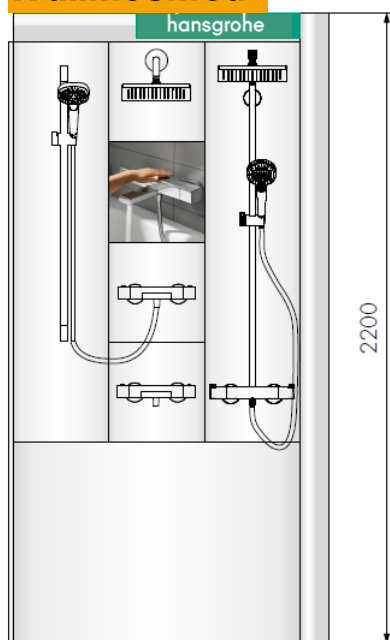

Art. No.: 91058000

Precio: 1100,€

Microsoft Word
Document

ShowTec Croma E

News Display

Wallmounted

Actualizado

- ✓ Perfectly complements your Showroom
- ✓ Present the hangrohe products in an appealing way
- ✓ Profit from a proven concept
- ✓ Stay flexible and update ShowTec easily
- ✓ Helps you to improve your sales with hangrohe