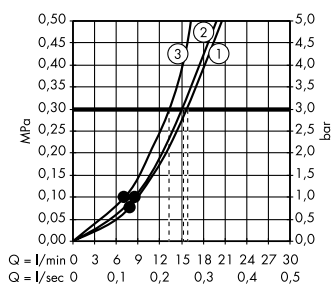

Legenda

- ① RainAir
- ② RainFlow
- ③ RainAir + RainFlow

Doorstroombiagram

Raindance Rainfall hoofddouche 180 2jet # 28433, -000

Doorstroombiagram

Raindance Select S handdouche 120 3jet # 26530, -400

Legenda