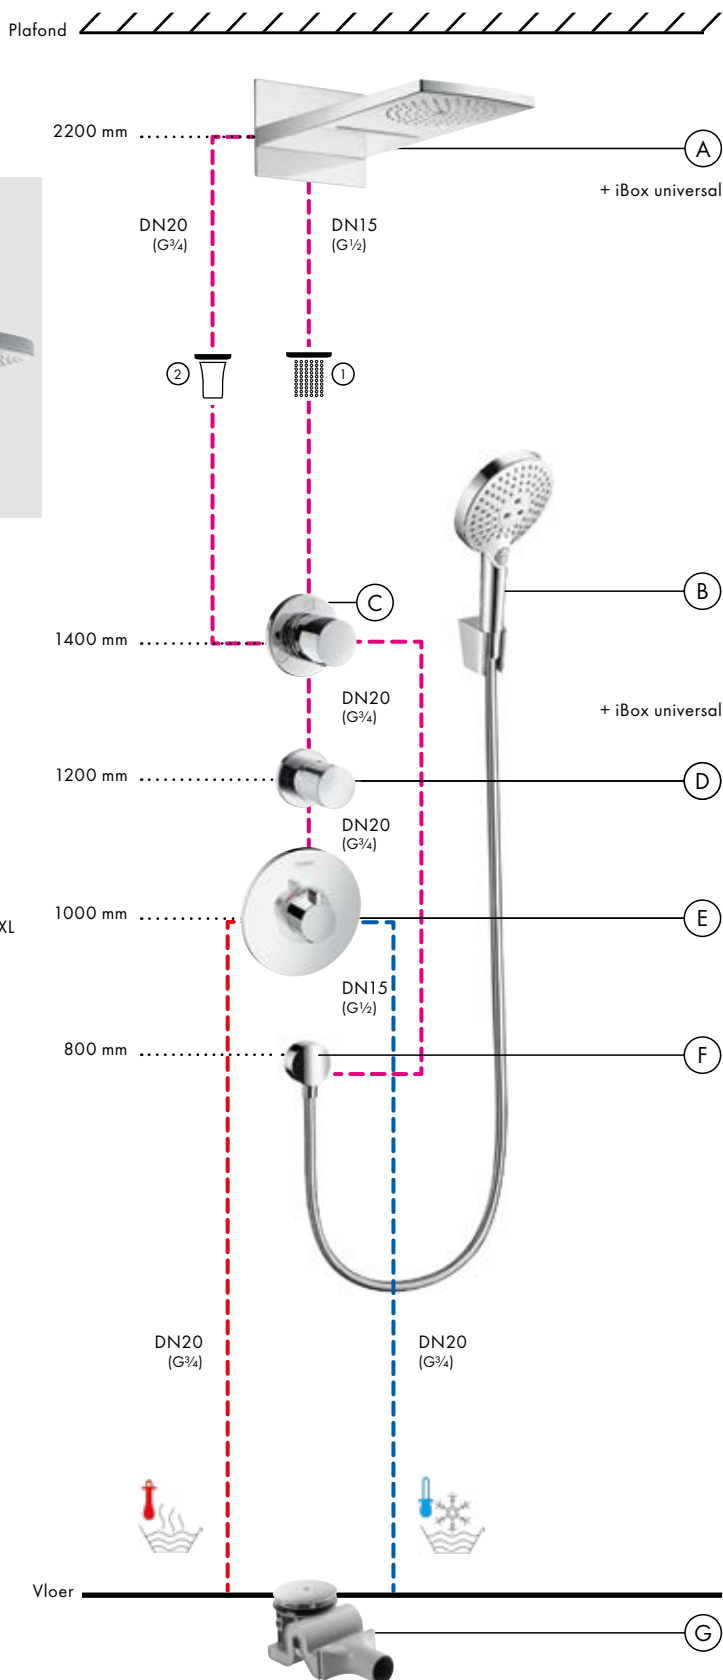

Doucheplanning

• vanaf * wordt functioneren gegarandeerd