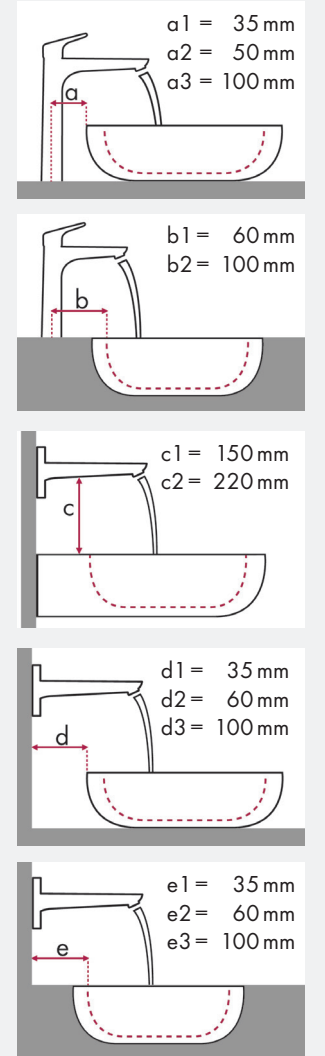

hangrohe Novus and Villeroy & Boch Loop & Friends

		460 x 460	ø 380
		# 615620 XX ⊗	# 514800 XX ⊗
article no.			
Novus 70 	# 71020000 # 71021000 # 71022000		
Novus 100 	# 71030000 # 71031000 # 71032000	✓ a1	
Novus 230 	# 71123000 # 71124000		✓ a3
Novus 240 	# 71126000 # 71128000	✓ a1	
Novus 195mm 	# 71127000	✓ c1, d1	✓ c1, d2
Novus 100 3-hole 	# 71140000	✓ a1	

hangrohe

Legend:

- ✓ = Recommended combination
- = Taphole pushed through
- = Prepared taphole
- ⊗ = Without taphole