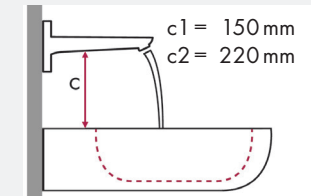

Legend:

- ✓ = Recommended combination
- = Taphole pushed through
- = Prepared taphole
- ⊗ = Without taphole

hangrohe Talis and Villeroy & Boch Memento

		400 x 260	500 x 420				600 x 420				600 x 420				800 x 470			
		● # 5333 41 XX ● # 5333 4G XX	● # 5133 50 XX ● # 5133 5L XX	● # 5133 51 XX ● # 5133 5G XX	⊗ # 5133 52 XX ⊗ # 5133 5J XX	⊗ # 5133 53 XX ⊗ # 5133 5F XX	● # 5133 60 XX ● # 5133 6L XX	● # 5133 61 XX ● # 5133 6G XX	⊗ # 5133 62 XX ⊗ # 5133 6J XX	⊗ # 5133 63 XX ⊗ # 5133 6F XX	● # 5135 60 XX ● # 5135 61 XX	● # 5135 62 XX ⊗ # 5135 63 XX	● # 5133 85 XX ● # 5133 81 XX	⊗ # 5133 86 XX ⊗ # 5133 83 XX				
article no.	article no.																	
Talis 80 	# 32040000		✓				✓			✓			✓					
	# 32057000																	
	# 32041000	✓	✓	✓			✓	✓		✓	✓		✓	✓				
	# 32130000																	
Talis 80 	# 32053000		✓				✓			✓			✓					
Talis S 	# 32070000 # 32073000		✓				✓			✓			✓					
Talis 210 	# 32084000 # 32082000 # 32080000												✓					
Talis 225 mm 	# 31611000				✓ ^{c1}	✓ ^{c1}			✓ ^{c1}	✓ ^{c1}			✓ ^{c1}	✓ ^{c1}				

hangrohe

Legend:

- ✓ = Recommended combination
- = Taphole pushed through
- = Prepared taphole
- ⊗ = Without taphole

hangrohe Focus and Villeroy & Boch Memento

		500 x 420		600 x 420		600 x 420		800 x 470	
		●	○	●	○	●	○	●	○
		# 5133 50 XX	# 5133 51 XX	# 5133 51 XX	# 5133 51 XX	# 5133 60 XX	# 5133 61 XX	# 5133 61 XX	# 5133 61 XX
		# 5133 5L XX	# 5133 5G XX	# 5133 60 XX	# 5133 6L XX	# 5133 6G XX	# 5135 60 XX	# 5135 61 XX	# 5133 85 XX
		# 5133 5L XX	# 5133 5G XX	# 5133 60 XX	# 5133 6L XX	# 5133 6G XX	# 5135 60 XX	# 5135 61 XX	# 5133 85 XX
article no.	article no.	●	○	●	○	●	○	●	○
Focus 100	# 31607000	✓		✓		✓		✓	
	# 31621000	✓		✓		✓		✓	
	# 31517000	✓	✓	✓	✓	✓	✓	✓	✓
Focus 190	# 31608000	✓		✓		✓		✓	
	# 31518000	✓	✓	✓	✓	✓	✓	✓	✓