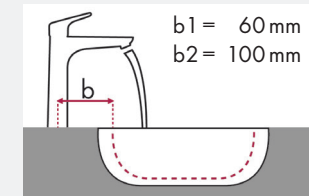

Legend:

- ✓ = Recommended combination
- = Taphole pushed through
- = Prepared taphole
- ⊗ = Without taphole