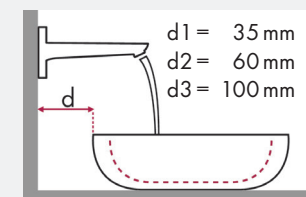

Legend:

- ✓ = Recommended combination
- = Taphole pushed through
- = Prepared taphole
- ⊗ = Without taphole