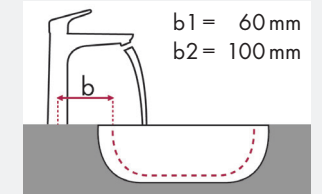

hangrohe

Legend:

- ✓ = Recommended combination
- = Taphole pushed through
- = Prepared taphole
- ⊗ = Without taphole

hangrohe Talis Classic and Villeroy & Boch Memento

article no.		400 x 260		500 x 420		600 x 420	800 x 470
		● # 5333 41 XX ● # 5333 4G XX	● # 5133 50 XX ● # 5133 5L XX	● # 5133 51 XX ● # 5133 5G XX	● # 5133 60 XX ● # 5133 6L XX	● # 5135 60 XX	● # 5133 85 XX
Talis Classic 80 	# 14111000		✓		✓	✓	
	# 14118000	✓	✓	✓	✓	✓	
Talis Classic 90 	# 14127000		✓		✓	✓	✓
Talis Classic 230 	# 14116000		✓		✓	✓	✓

hangrohe

Legend:

- ✓ = Recommended combination
- = Taphole pushed through
- = Prepared taphole
- ⊗ = Without taphole

hangrohe Novus and Villeroy & Boch Memento

		400 x 260	600 x 420			800 x 470		
		●	●	⊗	●●●	●	⊗	●●●
article no.		# 5333 41 XX	# 5135 60 XX	# 5135 60 XX ⊗	# 5135 60 XX	# 5133 8L XX	# 5133 8L XX ⊗	# 5133 8L XX
Novus 70	article no.							
	# 71020000 # 71021000 # 71022000	✓	✓			✓		
Novus 100	article no.							
	# 71030000 # 71031000 # 71032000	✓	✓			✓		
Novus 230	article no.							
	# 71123000 # 71124000							
Novus 240	article no.							
	# 71126000 # 71128000		✓			✓		
Novus 195mm	article no.							
	# 71127000			✓ ^{c1}		✓ ^{c1}		
Novus 100 3-hole	article no.							
	# 71140000				✓			✓

hangrohe

Legend:

✓ = Recommended combination

● = Taphole pushed through

○ = Prepared taphole

⊗ = Without taphole

hansgrohe Metris and Villeroy & Boch Sentique

article no.		450 x 360		650 x 500		555 x 450	
		●	●	●	●	●	●
Metris 100 	# 31088000	✓		✓			
	# 31186000	✓	✓	✓	✓		
	# 31166000	✓	✓	✓	✓		
Metris 110 	# 31080000	✓		✓			✓
	# 31121000	✓		✓			✓
	# 31084000	✓	✓	✓	✓	✓	✓
Metris 200 	# 31183000			✓			✓
	# 31185000			✓	✓	✓	✓
Metris 230 	# 31087000			✓			✓
	# 31187000			✓			✓
	# 31081000			✓	✓	✓	✓
Metris 260 	# 31082000			✓			
	# 31184000			✓	✓		