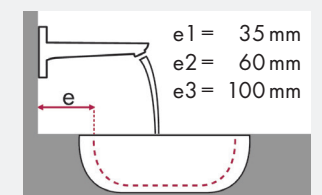

hangrohe

Legend:

- ✓ = Recommended combination
- = Taphole pushed through
- = Prepared taphole
- ⊗ = Without taphole

hangrohe Talis Classic and Villeroy & Boch Memento

article no.		400 x 260		500 x 420		600 x 420	800 x 470
		● # 5333 41 XX ● # 5333 4G XX	● # 5133 50 XX ● # 5133 5L XX	● # 5133 51 XX ● # 5133 5G XX	● # 5133 60 XX ● # 5133 6L XX	● # 5135 60 XX	● # 5133 85 XX
Talis Classic 80 	# 14111000		✓		✓	✓	
	# 14118000	✓	✓	✓	✓	✓	
Talis Classic 90 	# 14127000		✓		✓	✓	✓
Talis Classic 230 	# 14116000		✓		✓	✓	✓

hangrohe

Legend:

- ✓ = Recommended combination
- = Taphole pushed through
- = Prepared taphole
- ⊗ = Without taphole

hangrohe Novus and Villeroy & Boch Memento

		400 x 260	600 x 420			800 x 470		
		●	●	⊗	●●●	●	⊗	●●●
article no.		# 5333 41 XX	# 5135 60 XX	# 5135 60 XX ⊗	# 5135 60 XX	# 5133 8L XX	# 5133 8L XX ⊗	# 5133 8L XX
Novus 70	article no.							
	# 71020000 # 71021000 # 71022000	✓	✓			✓		
Novus 100	article no.							
	# 71030000 # 71031000 # 71032000	✓	✓			✓		
Novus 230	article no.							
	# 71123000 # 71124000							
Novus 240	article no.							
	# 71126000 # 71128000		✓			✓		
Novus 195mm	article no.							
	# 71127000			✓ ^{c1}		✓ ^{c1}		
Novus 100 3-hole	article no.							
	# 71140000				✓			✓