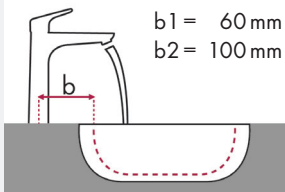

Legend:

- ✓ = Recommended combination
- = Taphole pushed through
- = Prepared taphole
- ⊗ = Without taphole