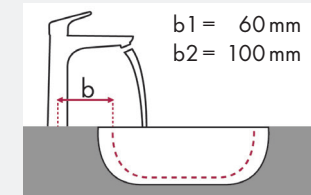

Legend:

- ✓ = Recommended combination
- = Taphole pushed through
- = Prepared taphole
- ⊗ = Without taphole