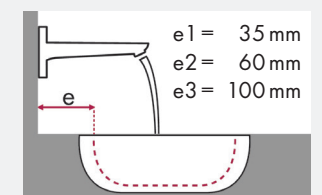

hangrohe

Legend:

- ✓ = Recommended combination
- = Taphole pushed through
- = Prepared taphole
- ⊗ = Without taphole

hangrohe Talis Classic and Villeroy & Boch Memento

article no.		400 x 260		500 x 420		600 x 420	800 x 470
		● # 5333 41 XX ● # 5333 4G XX	● # 5133 50 XX ● # 5133 5L XX	● # 5133 51 XX ● # 5133 5G XX	● # 5133 60 XX ● # 5133 6L XX	● # 5135 60 XX	● # 5133 85 XX
Talis Classic 80 	# 14111000		✓		✓	✓	
	# 14118000	✓	✓	✓	✓	✓	
Talis Classic 90 	# 14127000		✓		✓	✓	✓
Talis Classic 230 	# 14116000		✓		✓	✓	✓

hangrohe

Legend:

- ✓ = Recommended combination
- = Taphole pushed through
- = Prepared taphole
- ⊗ = Without taphole

hangrohe Novus and Villeroy & Boch Memento

		400 x 260	600 x 420			800 x 470		
		●	●	⊗	●●●	●	⊗	●●●
article no.		# 5333 41 XX	# 5135 60 XX	# 5135 60 XX ⊗	# 5135 60 XX	# 5133 8L XX	# 5133 8L XX ⊗	# 5133 8L XX
Novus 70	article no.							
	# 71020000 # 71021000 # 71022000	✓	✓			✓		
Novus 100	article no.							
	# 71030000 # 71031000 # 71032000	✓	✓			✓		
Novus 230	article no.							
	# 71123000 # 71124000							
Novus 240	article no.							
	# 71126000 # 71128000		✓			✓		
Novus 195mm	article no.							
	# 71127000			✓ ^{c1}		✓ ^{c1}		
Novus 100 3-hole	article no.							
	# 71140000				✓			✓

hangrohe

Legend:

✓ = Recommended combination

● = Taphole pushed through

○ = Prepared taphole

⊗ = Without taphole

hansgrohe Metris and Villeroy & Boch Sentique

article no.		450 x 360		650 x 500		555 x 450	
		●	●	●	●	●	●
Metris 100 	# 31088000	✓		✓			
	# 31186000	✓	✓	✓	✓		
	# 31166000	✓	✓	✓	✓		
Metris 110 	# 31080000	✓		✓			✓
	# 31121000	✓		✓			✓
	# 31084000	✓	✓	✓	✓	✓	✓
Metris 200 	# 31183000			✓			✓
	# 31185000			✓	✓	✓	✓
Metris 230 	# 31087000			✓			✓
	# 31187000			✓			✓
	# 31081000			✓	✓	✓	✓
Metris 260 	# 31082000			✓			
	# 31184000			✓	✓		