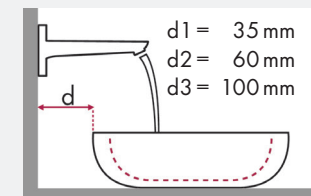

Legend:

- ✓ = Recommended combination
- = Taphole pushed through
- = Prepared taphole
- ⊗ = Without taphole

hangrohe Talis and Villeroy & Boch Memento

		400 x 260	500 x 420				600 x 420				600 x 420				800 x 470			
		● # 5333 41 XX ● # 5333 4G XX	● # 5133 50 XX ● # 5133 5L XX	● # 5133 51 XX ● # 5133 5G XX	⊗ # 5133 52 XX ⊗ # 5133 5J XX	⊗ # 5133 53 XX ⊗ # 5133 5F XX	● # 5133 60 XX ● # 5133 6L XX	● # 5133 61 XX ● # 5133 6G XX	⊗ # 5133 62 XX ⊗ # 5133 6J XX	⊗ # 5133 63 XX ⊗ # 5133 6F XX	● # 5135 60 XX ● # 5135 61 XX	● # 5135 62 XX ⊗ # 5135 63 XX	● # 5133 85 XX ● # 5133 81 XX	⊗ # 5133 86 XX ⊗ # 5133 83 XX				
article no.	article no.																	
Talis 80 	# 32040000		✓				✓			✓			✓					
	# 32057000																	
	# 32041000	✓	✓	✓			✓	✓		✓	✓		✓	✓				
	# 32130000																	
Talis 80 	# 32053000		✓				✓			✓			✓					
Talis S 	# 32070000 # 32073000		✓				✓			✓			✓					
Talis 210 	# 32084000 # 32082000 # 32080000												✓					
Talis 225 mm 	# 31611000				✓ ^{c1}	✓ ^{c1}			✓ ^{c1}	✓ ^{c1}			✓ ^{c1}	✓ ^{c1}				

hangrohe

Legend:

- ✓ = Recommended combination
- = Taphole pushed through
- = Prepared taphole
- ⊗ = Without taphole

hangrohe Focus and Villeroy & Boch Memento

		500 x 420		600 x 420		600 x 420		800 x 470	
		●	○	●	○	●	○	●	○
		# 5133 50 XX	# 5133 51 XX	# 5133 51 XX	# 5133 51 XX	# 5133 60 XX	# 5133 61 XX	# 5133 61 XX	# 5133 61 XX
		# 5133 5L XX	# 5133 5G XX	# 5133 60 XX	# 5133 6L XX	# 5133 6G XX	# 5135 60 XX	# 5135 61 XX	# 5133 85 XX
		# 5133 5L XX	# 5133 5G XX	# 5133 60 XX	# 5133 6L XX	# 5133 6G XX	# 5135 60 XX	# 5135 61 XX	# 5133 85 XX
article no.	article no.	●	○	●	○	●	○	●	○
Focus 100	# 31607000	✓		✓		✓		✓	
	# 31621000	✓		✓		✓		✓	
	# 31517000	✓	✓	✓	✓	✓	✓	✓	✓
Focus 190	# 31608000	✓		✓		✓		✓	
	# 31518000	✓	✓	✓	✓	✓	✓	✓	✓