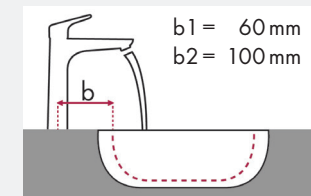

Legend:

- ✓ = Recommended combination
- = Taphole pushed through
- = Prepared taphole
- ⊗ = Without taphole

hangrohe Metris Classic and Villeroy & Boch Memento

article no.		400 x 260	500 x 420				600 x 420				600 x 420				800 x 470			
		● # 5333 41 XX ● # 5333 4G XX	● # 5133 50 XX ● # 5133 5L XX	● # 5133 51 XX ● # 5133 5G XX	⊗ # 5133 52 XX ⊗ # 5133 5J XX	⊗ # 5133 53 XX ⊗ # 5133 5F XX	● # 5133 60 XX ● # 5133 6L XX	● # 5133 61 XX ● # 5133 6G XX	⊗ # 5133 62 XX ⊗ # 5133 6J XX	⊗ # 5133 63 XX ⊗ # 5133 6F XX	● # 5135 60 XX ● # 5135 61 XX	⊗ # 5135 62 XX ⊗ # 5135 63 XX	● # 5133 85 XX ● # 5133 81 XX	⊗ # 5133 86 XX ⊗ # 5133 83 XX				
 Metris Classic 100	# 31075000		✓				✓			✓			✓					
	# 31077000	✓	✓	✓			✓	✓		✓	✓		✓	✓				
 Metris Classic 250	# 31078000												✓					
 Metris Classic 165 mm	# 31000000				✓ ^{c1}	✓ ^{c1}			✓ ^{c1}	✓ ^{c1}		✓ ^{c1}	✓ ^{c1}					
 Metris Classic 225 mm	# 31003000				✓ ^{c1}	✓ ^{c1}			✓ ^{c1}	✓ ^{c1}		✓ ^{c1}	✓ ^{c1}		✓ ^{c1}	✓ ^{c1}		

hangrohe

Legend:

- ✓ = Recommended combination
- = Taphole pushed through
- = Prepared taphole
- ⊗ = Without taphole

hangrohe Talis Classic and Villeroy & Boch Memento

article no.		400 x 260		500 x 420		600 x 420	800 x 470
		● # 5333 41 XX ● # 5333 4G XX	● # 5133 50 XX ● # 5133 5L XX	● # 5133 51 XX ● # 5133 5G XX	● # 5133 60 XX ● # 5133 6L XX	● # 5135 60 XX	● # 5133 85 XX
Talis Classic 80 	# 14111000		✓		✓	✓	
	# 14118000	✓	✓	✓	✓	✓	
Talis Classic 90 	# 14127000		✓		✓	✓	✓
Talis Classic 230 	# 14116000		✓		✓	✓	✓