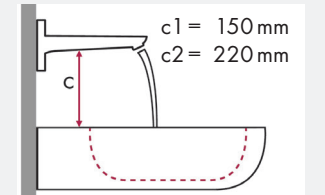

Legend:

- ✓ = Recommended combination
- = Taphole pushed through
- = Prepared taphole
- ⊗ = Without taphole