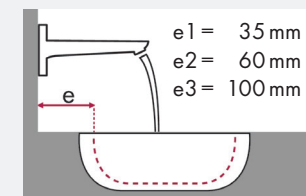

Legend:

- ✓ = Recommended combination
- = Taphole pushed through
- = Prepared taphole
- ⊗ = Without taphole