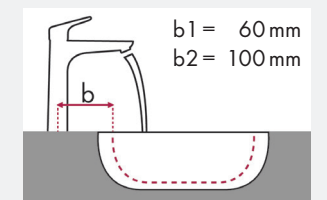

hansgrohe

Legend:

- ✓ = Recommended combination
- = Taphole pushed through
- = Prepared taphole
- ⊗ = Without taphole

hansgrohe Talis Classic and Villeroy & Boch Sentique

						
		450 x 360		650 x 500		555 x 450
		●	●	●	●	●
		# 5322 45 XX	# 5322 46 XX	# 5143 65 XX	# 5143 66 XX	# 5146 55 XX
		article no.	article no.	article no.	article no.	article no.
Talis Classic 80 	# 14111000	✓				
	# 14118000	✓	✓			
Talis Classic 90 	# 14127000	✓		✓		✓
Talis Classic 230 	# 14116000			✓		

hansgrohe

Legend:

- ✓ = Recommended combination
- = Taphole pushed through
- = Prepared taphole
- ⊗ = Without taphole

hansgrohe Novus and Villeroy & Boch Subway 2.0

650 x 470

article no.		article no.		
		#711367 XX	#71136G XX	#71136I XX
Novus 70 	#71020000 #71021000 #71022000	⊗	●	●●●
Novus 100 	#71030000 #71031000 #71032000		●	
Novus 230 	#71123000 #71124000			
Novus 240 	#71126000 #71128000			
Novus 195mm 	#71127000	✓ ^{c1}		
Novus 100 3-hole 	#71140000			●