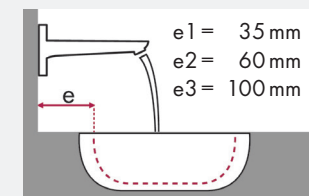

Legend:

- ✓ = Recommended combination
- = Taphole pushed through
- = Prepared taphole
- ⊗ = Without taphole