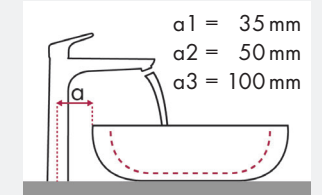

hangrohe

Legend:

- ✓ = Recommended combination
- = Taphole pushed through
- = Prepared taphole
- ⊗ = Without taphole

hangrohe Talis Classic and Villeroy & Boch Memento

article no.		400 x 260		500 x 420		600 x 420	800 x 470
		● # 5333 41 XX ● # 5333 4G XX	● # 5133 50 XX ● # 5133 5L XX	● # 5133 51 XX ● # 5133 5G XX	● # 5133 60 XX ● # 5133 6L XX	● # 5135 60 XX	● # 5133 85 XX
Talis Classic 80 	# 14111000		✓		✓	✓	
	# 14118000	✓	✓	✓	✓	✓	
Talis Classic 90 	# 14127000		✓		✓	✓	✓
Talis Classic 230 	# 14116000		✓		✓	✓	✓

hangrohe

Legend:

- ✓ = Recommended combination
- = Taphole pushed through
- = Prepared taphole
- ⊗ = Without taphole

hangrohe Novus and Villeroy & Boch Memento

		400 x 260	600 x 420			800 x 470		
		●	●	⊗	●●●	●	⊗	●●●
article no.		# 5333 41 XX	# 5135 60 XX	# 5135 60 XX ⊗	# 5135 60 XX	# 5133 8L XX	# 5133 8L XX ⊗	# 5133 8L XX
Novus 70	article no.							
	# 71020000 # 71021000 # 71022000	✓	✓			✓		
Novus 100	article no.							
	# 71030000 # 71031000 # 71032000	✓	✓			✓		
Novus 230	article no.							
	# 71123000 # 71124000							
Novus 240	article no.							
	# 71126000 # 71128000		✓			✓		
Novus 195mm	article no.							
	# 71127000			✓ ^{c1}		✓ ^{c1}		
Novus 100 3-hole	article no.							
	# 71140000				✓			✓

hangrohe

Legend:

✓ = Recommended combination

● = Taphole pushed through

○ = Prepared taphole

⊗ = Without taphole

hansgrohe Metris and Villeroy & Boch Sentique

article no.		450 x 360		650 x 500		555 x 450	
		●	●	●	●	●	●
Metris 100 	# 31088000	✓		✓			
	# 31186000	✓	✓	✓	✓		
	# 31166000	✓	✓	✓	✓		
Metris 110 	# 31080000	✓		✓			✓
	# 31121000	✓		✓			✓
	# 31084000	✓	✓	✓	✓	✓	✓
Metris 200 	# 31183000			✓			✓
	# 31185000			✓	✓	✓	✓
Metris 230 	# 31087000			✓			✓
	# 31187000			✓			✓
	# 31081000			✓	✓	✓	✓
Metris 260 	# 31082000			✓			
	# 31184000			✓	✓		