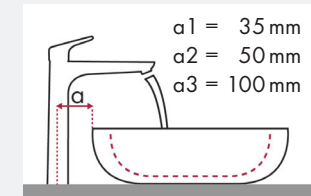

hangrohe

Legend:

- ✓ = Recommended combination
- = Taphole pushed through
- = Prepared taphole
- ⊗ = Without taphole

hangrohe Talis and Villeroy & Boch Loop & Friends

		380 x 380		405 x 405		430 x 430		450 x 450		450 x 320		585 x 380	
		⊗	⊗	⊗	⊗	⊗	⊗	⊗	⊗	⊗	⊗	⊗	⊗
		# 5149 00 XX	# 5149 01 XX	# 6156 10 XX	# 6156 11 XX	# 5144 00 XX	# 5144 01 XX	# 6140 45 XX	# 6141 45 XX	# 6155 00 XX	# 6155 01 XX	# 5151 00 XX	# 5151 01 XX
article no.	article no.												
Talis 150 	# 32052000			✓a2				✓a2					
Talis S 	# 32070000 # 32073000			✓a2				✓a2		✓a2			
Talis 210 	# 32084000 # 32082000 # 32080000			✓a2				✓a2		✓a2			
Talis 250 	# 32055000			✓a2				✓a2					
Talis 165 mm 	# 31618000	✓c1 d2	✓c1 d2	✓c1 d2	✓c1 d2	✓c1 d2	✓c1 d2	✓c1 d2	✓c1 d2	✓c1 d2	✓c1 d2		
Talis 225 mm 	# 31611000												

hangrohe

Legend:

- ✓ = Recommended combination
- = Taphole pushed through
- = Prepared taphole
- ⊗ = Without taphole

hangrohe Focus and Villeroy & Boch Loop & Friends

		380 x 380	405 x 405	430 x 430	450 x 450	450 x 320	585 x 380						
		# 5149 00 XX ⊗	# 5149 01 XX ⊗	# 6156 10 XX ⊗	# 6156 11 XX ⊗	# 5144 00 XX ⊗	# 5144 01 XX ⊗	# 6140 45 XX ⊗	# 6141 45 XX ⊗	# 6155 00 XX ⊗	# 6155 01 XX ⊗	# 5151 00 XX ⊗	# 5151 01 XX ⊗
		article no.		article no.		article no.		article no.		article no.		article no.	
Focus 100 	# 31607000 # 31621000		✓a1			✓a1		✓a1					
	# 31517000			✓a1			✓a1		✓a1				
Focus 190 	# 31608000	✓a2	✓a2	✓a2	✓a2	✓a2	✓a2	✓a2	✓a2	✓a2	✓a2	✓a2	✓a2
	# 31518000		✓a2	✓a2	✓a2	✓a2	✓a2	✓a2	✓a2	✓a2	✓a2	✓a2	✓a2
Focus 240 	# 31609000		✓a2			✓a2		✓a2		✓a2			
	# 31519000			✓a2			✓a2		✓a2		✓a2		