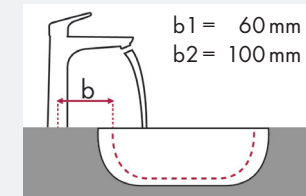

Legend:

- ✓ = Recommended combination
- = Taphole pushed through
- = Prepared taphole
- ⊗ = Without taphole