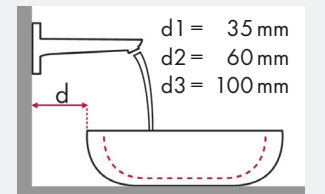

Legend:

- ✓ = Recommended combination
- = Taphole pushed through
- = Prepared taphole
- ⊗ = Without taphole