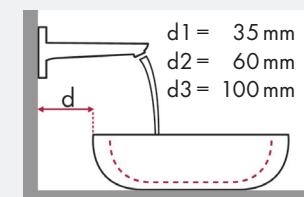

Legend:

- ✓ = Recommended combination
- = Taphole pushed through
- = Prepared taphole
- ⊗ = Without taphole