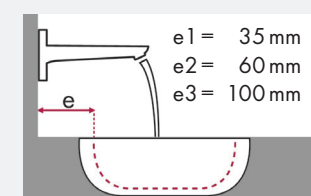

hangrohe

Legend:

- ✓ = Recommended combination
- = Taphole pushed through
- = Prepared taphole
- ⊗ = Without taphole

hangrohe Talis and Villeroy & Boch Loop & Friends

		380 x 380		405 x 405		430 x 430		450 x 450		450 x 320		585 x 380	
		⊗	⊗	⊗	⊗	⊗	⊗	⊗	⊗	⊗	⊗	⊗	⊗
		# 5149 00 XX	# 5149 01 XX	# 6156 10 XX	# 6156 11 XX	# 5144 00 XX	# 5144 01 XX	# 6140 45 XX	# 6141 45 XX	# 6155 00 XX	# 6155 01 XX	# 5151 00 XX	# 5151 01 XX
article no.	article no.												
Talis 150 	# 32052000			✓a2				✓a2					
Talis S 	# 32070000 # 32073000			✓a2				✓a2		✓a2			
Talis 210 	# 32084000 # 32082000 # 32080000			✓a2				✓a2		✓a2			
Talis 250 	# 32055000			✓a2				✓a2					
Talis 165 mm 	# 31618000	✓c1 d2	✓c1 d2	✓c1 d2	✓c1 d2	✓c1 d2	✓c1 d2	✓c1 d2	✓c1 d2	✓c1 d2	✓c1 d2		
Talis 225 mm 	# 31611000												

hangrohe

Legend:

- ✓ = Recommended combination
- = Taphole pushed through
- = Prepared taphole
- ⊗ = Without taphole

hangrohe Focus and Villeroy & Boch Loop & Friends

		380 x 380	405 x 405	430 x 430	450 x 450	450 x 320	585 x 380						
		# 5149 00 XX ⊗	# 5149 01 XX ⊗	# 6156 10 XX ⊗	# 6156 11 XX ⊗	# 5144 00 XX ⊗	# 5144 01 XX ⊗	# 6140 45 XX ⊗	# 6141 45 XX ⊗	# 6155 00 XX ⊗	# 6155 01 XX ⊗	# 5151 00 XX ⊗	# 5151 01 XX ⊗
		article no.		article no.		article no.		article no.		article no.		article no.	
Focus 100 	# 31607000 # 31621000		✓a1			✓a1		✓a1					
	# 31517000			✓a1			✓a1		✓a1				
Focus 190 	# 31608000	✓a2	✓a2	✓a2	✓a2	✓a2	✓a2	✓a2	✓a2	✓a2	✓a2	✓a2	✓a2
	# 31518000		✓a2	✓a2	✓a2	✓a2	✓a2	✓a2	✓a2	✓a2	✓a2	✓a2	✓a2
Focus 240 	# 31609000		✓a2			✓a2		✓a2		✓a2			
	# 31519000			✓a2			✓a2		✓a2		✓a2		