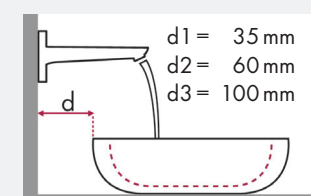

Legend:

- ✓ = Recommended combination
- = Taphole pushed through
- = Prepared taphole
- ⊗ = Without taphole

hangrohe Metris Classic and Villeroy & Boch Memento

article no.		400 x 260	500 x 420				600 x 420				600 x 420				800 x 470			
		● # 5333 41 XX ● # 5333 4G XX	● # 5133 50 XX ● # 5133 5L XX	● # 5133 51 XX ● # 5133 5G XX	⊗ # 5133 52 XX ⊗ # 5133 5J XX	⊗ # 5133 53 XX ⊗ # 5133 5F XX	● # 5133 60 XX ● # 5133 6L XX	● # 5133 61 XX ● # 5133 6G XX	⊗ # 5133 62 XX ⊗ # 5133 6J XX	⊗ # 5133 63 XX ⊗ # 5133 6F XX	● # 5135 60 XX ● # 5135 61 XX	⊗ # 5135 62 XX ⊗ # 5135 63 XX	● # 5133 85 XX ● # 5133 81 XX	⊗ # 5133 86 XX ⊗ # 5133 83 XX				
 Metris Classic 100	# 31075000		✓				✓			✓			✓					
	# 31077000	✓	✓	✓			✓	✓		✓	✓		✓	✓				
 Metris Classic 250	# 31078000												✓					
 Metris Classic 165 mm	# 31000000				✓ ^{c1}	✓ ^{c1}			✓ ^{c1}	✓ ^{c1}		✓ ^{c1}	✓ ^{c1}					
 Metris Classic 225 mm	# 31003000				✓ ^{c1}	✓ ^{c1}			✓ ^{c1}	✓ ^{c1}		✓ ^{c1}	✓ ^{c1}		✓ ^{c1}	✓ ^{c1}		

hangrohe

Legend:

- ✓ = Recommended combination
- = Taphole pushed through
- = Prepared taphole
- ⊗ = Without taphole

hangrohe Talis Classic and Villeroy & Boch Memento

article no.		400 x 260		500 x 420		600 x 420	800 x 470
		● # 5333 41 XX ● # 5333 4G XX	● # 5133 50 XX ● # 5133 5L XX	● # 5133 51 XX ● # 5133 5G XX	● # 5133 60 XX ● # 5133 6L XX	● # 5135 60 XX	● # 5133 85 XX
Talis Classic 80 	# 14111000		✓		✓	✓	
	# 14118000	✓	✓	✓	✓	✓	
Talis Classic 90 	# 14127000		✓		✓	✓	✓
Talis Classic 230 	# 14116000		✓		✓	✓	✓