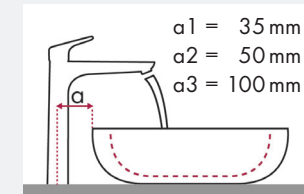

Legend:

- ✓ = Recommended combination
- = Taphole pushed through
- = Prepared taphole
- ⊗ = Without taphole