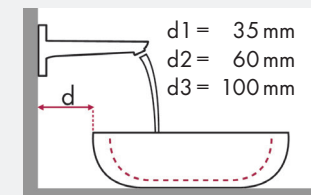

Legend:

- ✓ = Recommended combination
- = Taphole pushed through
- = Prepared taphole
- ⊗ = Without taphole