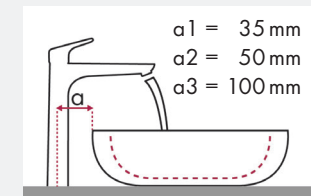

Legend:

- ✓ = Recommended combination
- = Taphole pushed through
- = Prepared taphole
- ⊗ = Without taphole

hangrohe Metris Classic and Villeroy & Boch Memento

article no.		400 x 260	500 x 420				600 x 420				600 x 420				800 x 470			
		● # 5333 41 XX ● # 5333 4G XX	● # 5133 50 XX ● # 5133 5L XX	● # 5133 51 XX ● # 5133 5G XX	⊗ # 5133 52 XX ⊗ # 5133 5J XX	⊗ # 5133 53 XX ⊗ # 5133 5F XX	● # 5133 60 XX ● # 5133 6L XX	● # 5133 61 XX ● # 5133 6G XX	⊗ # 5133 62 XX ⊗ # 5133 6J XX	⊗ # 5133 63 XX ⊗ # 5133 6F XX	● # 5135 60 XX ● # 5135 61 XX	⊗ # 5135 62 XX ⊗ # 5135 63 XX	● # 5133 85 XX ● # 5133 81 XX	⊗ # 5133 86 XX ⊗ # 5133 83 XX				
 Metris Classic 100	# 31075000		✓				✓			✓			✓					
	# 31077000	✓	✓	✓			✓	✓		✓	✓		✓	✓				
 Metris Classic 250	# 31078000												✓					
 Metris Classic 165 mm	# 31000000				✓ ^{c1}	✓ ^{c1}			✓ ^{c1}	✓ ^{c1}		✓ ^{c1}	✓ ^{c1}					
 Metris Classic 225 mm	# 31003000				✓ ^{c1}	✓ ^{c1}			✓ ^{c1}	✓ ^{c1}		✓ ^{c1}	✓ ^{c1}		✓ ^{c1}	✓ ^{c1}		

hangrohe

Legend:

- ✓ = Recommended combination
- = Taphole pushed through
- = Prepared taphole
- ⊗ = Without taphole

hangrohe Talis Classic and Villeroy & Boch Memento

article no.		400 x 260		500 x 420		600 x 420	800 x 470
		● # 5333 41 XX ● # 5333 4G XX	● # 5133 50 XX ● # 5133 5L XX	● # 5133 51 XX ● # 5133 5G XX	● # 5133 60 XX ● # 5133 6L XX	● # 5135 60 XX	● # 5133 85 XX
Talis Classic 80 	# 14111000		✓		✓	✓	
	# 14118000	✓	✓	✓	✓	✓	
Talis Classic 90 	# 14127000		✓		✓	✓	✓
Talis Classic 230 	# 14116000		✓		✓	✓	✓