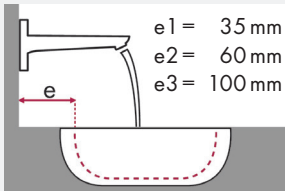

Legend:

- ✓ = Recommended combination
- = Taphole pushed through
- = Prepared taphole
- ⊗ = Without taphole