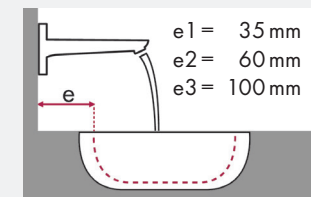

Legend:

- ✓ = Recommended combination
- = Taphole pushed through
- = Prepared taphole
- ⊗ = Without taphole

hangrohe Talis and Villeroy & Boch Memento

		400 x 260	500 x 420				600 x 420				600 x 420				800 x 470			
		● # 5333 41 XX ● # 5333 4G XX	● # 5133 50 XX ● # 5133 5L XX	● # 5133 51 XX ● # 5133 5G XX	⊗ # 5133 52 XX ⊗ # 5133 5J XX	⊗ # 5133 53 XX ⊗ # 5133 5F XX	● # 5133 60 XX ● # 5133 6L XX	● # 5133 61 XX ● # 5133 6G XX	⊗ # 5133 62 XX ⊗ # 5133 6J XX	⊗ # 5133 63 XX ⊗ # 5133 6F XX	● # 5135 60 XX ● # 5135 61 XX	● # 5135 62 XX ⊗ # 5135 63 XX	● # 5133 85 XX ● # 5133 81 XX	⊗ # 5133 86 XX ⊗ # 5133 83 XX				
article no.	article no.																	
Talis 80 	# 32040000		✓				✓			✓			✓					
	# 32057000																	
	# 32041000	✓	✓	✓			✓	✓		✓	✓		✓	✓				
	# 32130000																	
Talis 80 	# 32053000		✓				✓			✓			✓					
Talis S 	# 32070000 # 32073000		✓				✓			✓			✓					
Talis 210 	# 32084000 # 32082000 # 32080000												✓					
Talis 225 mm 	# 31611000				✓ ^{c1}	✓ ^{c1}			✓ ^{c1}	✓ ^{c1}			✓ ^{c1}	✓ ^{c1}				

hangrohe

Legend:

- ✓ = Recommended combination
- = Taphole pushed through
- = Prepared taphole
- ⊗ = Without taphole

hangrohe Focus and Villeroy & Boch Memento

		500 x 420		600 x 420		600 x 420		800 x 470	
		●	○	●	○	●	○	●	○
		# 5133 50 XX	# 5133 51 XX	# 5133 51 XX	# 5133 51 XX	# 5133 60 XX	# 5133 61 XX	# 5133 61 XX	# 5133 61 XX
		# 5133 5L XX	# 5133 5G XX	# 5133 60 XX	# 5133 6L XX	# 5133 6G XX	# 5135 60 XX	# 5135 61 XX	# 5133 85 XX
		# 5133 5L XX	# 5133 5G XX	# 5133 60 XX	# 5133 6L XX	# 5133 6G XX	# 5135 60 XX	# 5135 61 XX	# 5133 85 XX
article no.	article no.	●	○	●	○	●	○	●	○
Focus 100	# 31607000	✓		✓		✓		✓	
	# 31621000	✓		✓		✓		✓	
	# 31517000	✓	✓	✓	✓	✓	✓	✓	✓
Focus 190	# 31608000	✓		✓		✓		✓	
	# 31518000	✓	✓	✓	✓	✓	✓	✓	✓