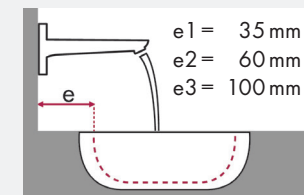

Legend:

- ✓ = Recommended combination
- = Taphole pushed through
- = Prepared taphole
- ⊗ = Without taphole