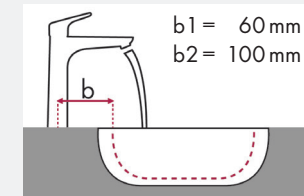

Legend:

- ✓ = Recommended combination
- = Taphole pushed through
- = Prepared taphole
- ⊗ = Without taphole