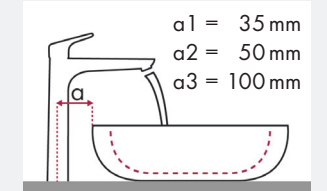

Legend:

- ✓ = Recommended combination
- = Taphole pushed through
- = Prepared taphole
- ⊗ = Without taphole