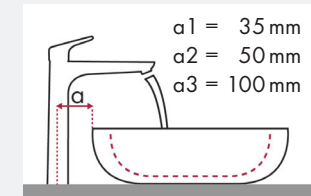

Legend:

- ✓ = Recommended combination
- = Taphole pushed through
- = Prepared taphole
- ⊗ = Without taphole