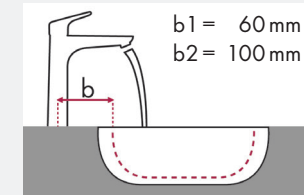

Legend:

- ✓ = Recommended combination
- = Taphole pushed through
- = Prepared taphole
- ⊗ = Without taphole