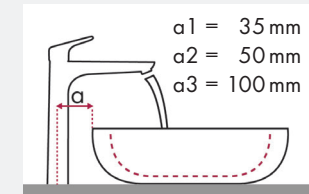

Legend:

- ✓ = Recommended combination
- = Taphole pushed through
- = Prepared taphole
- ⊗ = Without taphole