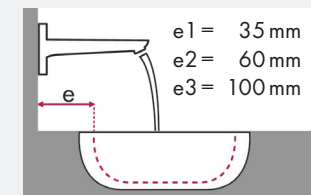

Legend:

- ✓ = Recommended combination
- = Taphole pushed through
- = Prepared taphole
- ⊗ = Without taphole