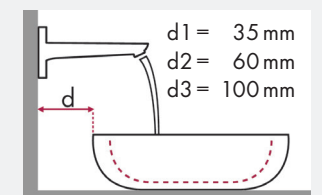

hangrohe

Legend:

- ✓ = Recommended combination
- = Taphole pushed through
- = Prepared taphole
- ⊗ = Without taphole

hangrohe Talis Classic and Villeroy & Boch Memento

article no.		400 x 260		500 x 420		600 x 420	800 x 470
		● # 5333 41 XX ● # 5333 4G XX	● # 5133 50 XX ● # 5133 5L XX	● # 5133 51 XX ● # 5133 5G XX	● # 5133 60 XX ● # 5133 6L XX	● # 5135 60 XX	● # 5133 85 XX
Talis Classic 80 	# 14111000		✓		✓	✓	
	# 14118000	✓	✓	✓	✓	✓	
Talis Classic 90 	# 14127000		✓		✓	✓	✓
Talis Classic 230 	# 14116000		✓		✓	✓	✓

hangrohe

Legend:

- ✓ = Recommended combination
- = Taphole pushed through
- = Prepared taphole
- ⊗ = Without taphole

hangrohe Novus and Villeroy & Boch Memento

		400 x 260	600 x 420			800 x 470		
		●	●	⊗	●●●	●	⊗	●●●
article no.		# 5333 41 XX	# 5135 60 XX	# 5135 60 XX ⊗	# 5135 60 XX	# 5133 8L XX	# 5133 8L XX ⊗	# 5133 8L XX
Novus 70	article no.							
	# 71020000 # 71021000 # 71022000	✓	✓			✓		
Novus 100	article no.							
	# 71030000 # 71031000 # 71032000	✓	✓			✓		
Novus 230	article no.							
	# 71123000 # 71124000							
Novus 240	article no.							
	# 71126000 # 71128000		✓			✓		
Novus 195mm	article no.							
	# 71127000			✓ ^{c1}		✓ ^{c1}		
Novus 100 3-hole	article no.							
	# 71140000				✓			✓