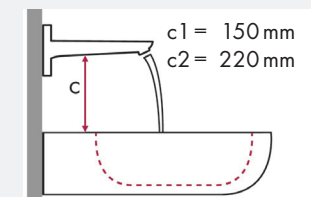

hangrohe

Legend:

- ✓ = Recommended combination
- = Taphole pushed through
- = Prepared taphole
- ⊗ = Without taphole

hangrohe Talis and Villeroy & Boch Loop & Friends

		380 x 380		405 x 405		430 x 430		450 x 450		450 x 320		585 x 380	
		⊗	⊗	⊗	⊗	⊗	⊗	⊗	⊗	⊗	⊗	⊗	⊗
		# 5149 00 XX	# 5149 01 XX	# 6156 10 XX	# 6156 11 XX	# 5144 00 XX	# 5144 01 XX	# 6140 45 XX	# 6141 45 XX	# 6155 00 XX	# 6155 01 XX	# 5151 00 XX	# 5151 01 XX
article no.	article no.												
Talis 150 	# 32052000			✓a2				✓a2					
Talis S 	# 32070000 # 32073000			✓a2				✓a2		✓a2			
Talis 210 	# 32084000 # 32082000 # 32080000			✓a2				✓a2		✓a2			
Talis 250 	# 32055000			✓a2				✓a2					
Talis 165 mm 	# 31618000	✓c1 d2	✓c1 d2	✓c1 d2	✓c1 d2	✓c1 d2	✓c1 d2	✓c1 d2	✓c1 d2	✓c1 d2	✓c1 d2		
Talis 225 mm 	# 31611000												

hangrohe

Legend:

- ✓ = Recommended combination
- = Taphole pushed through
- = Prepared taphole
- ⊗ = Without taphole

hangrohe Focus and Villeroy & Boch Loop & Friends

		380 x 380	405 x 405	430 x 430	450 x 450	450 x 320	585 x 380						
		# 5149 00 XX ⊗	# 5149 01 XX ⊗	# 6156 10 XX ⊗	# 6156 11 XX ⊗	# 5144 00 XX ⊗	# 5144 01 XX ⊗	# 6140 45 XX ⊗	# 6141 45 XX ⊗	# 6155 00 XX ⊗	# 6155 01 XX ⊗	# 5151 00 XX ⊗	# 5151 01 XX ⊗
		article no.		article no.		article no.		article no.		article no.		article no.	
Focus 100 	# 31607000 # 31621000		✓a1			✓a1		✓a1					
	# 31517000			✓a1			✓a1		✓a1				
Focus 190 	# 31608000	✓a2	✓a2	✓a2	✓a2	✓a2	✓a2	✓a2	✓a2	✓a2	✓a2	✓a2	✓a2
	# 31518000		✓a2	✓a2	✓a2	✓a2	✓a2	✓a2	✓a2	✓a2	✓a2	✓a2	✓a2
Focus 240 	# 31609000		✓a2			✓a2		✓a2		✓a2			
	# 31519000			✓a2			✓a2		✓a2		✓a2		