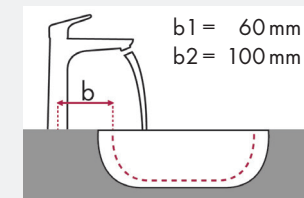

Legend:

- ✓ = Recommended combination
- = Taphole pushed through
- = Prepared taphole
- ⊗ = Without taphole