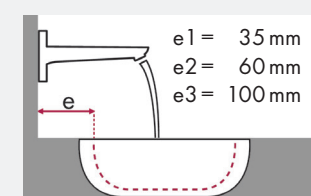

Legend:

- ✓ = Recommended combination
- = Taphole pushed through
- = Prepared taphole
- ⊗ = Without taphole

hangrohe Metris Classic and Villeroy & Boch Memento

article no.		400 x 260	500 x 420				600 x 420				600 x 420				800 x 470			
		● # 5333 41 XX ● # 5333 4G XX	● # 5133 50 XX ● # 5133 5L XX	● # 5133 51 XX ● # 5133 5G XX	⊗ # 5133 52 XX ⊗ # 5133 5J XX	⊗ # 5133 53 XX ⊗ # 5133 5F XX	● # 5133 60 XX ● # 5133 6L XX	● # 5133 61 XX ● # 5133 6G XX	⊗ # 5133 62 XX ⊗ # 5133 6J XX	⊗ # 5133 63 XX ⊗ # 5133 6F XX	● # 5135 60 XX ● # 5135 61 XX	⊗ # 5135 62 XX ⊗ # 5135 63 XX	● # 5133 85 XX ● # 5133 81 XX	⊗ # 5133 86 XX ⊗ # 5133 83 XX				
 Metris Classic 100	# 31075000		✓				✓			✓			✓					
	# 31077000	✓	✓	✓			✓	✓		✓	✓		✓	✓				
 Metris Classic 250	# 31078000												✓					
 Metris Classic 165 mm	# 31000000				✓ ^{c1}	✓ ^{c1}			✓ ^{c1}	✓ ^{c1}		✓ ^{c1}	✓ ^{c1}					
 Metris Classic 225 mm	# 31003000				✓ ^{c1}	✓ ^{c1}			✓ ^{c1}	✓ ^{c1}		✓ ^{c1}	✓ ^{c1}		✓ ^{c1}	✓ ^{c1}		

hangrohe

Legend:

- ✓ = Recommended combination
- = Taphole pushed through
- = Prepared taphole
- ⊗ = Without taphole

hangrohe Talis Classic and Villeroy & Boch Memento

article no.		400 x 260		500 x 420		600 x 420	800 x 470
		● # 5333 41 XX ● # 5333 4G XX	● # 5133 50 XX ● # 5133 5L XX	● # 5133 51 XX ● # 5133 5G XX	● # 5133 60 XX ● # 5133 6L XX	● # 5135 60 XX	● # 5133 85 XX
Talis Classic 80 	# 14111000		✓		✓	✓	
	# 14118000	✓	✓	✓	✓	✓	
Talis Classic 90 	# 14127000		✓		✓	✓	✓
Talis Classic 230 	# 14116000		✓		✓	✓	✓