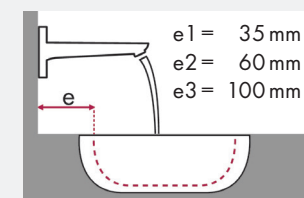

Legend:

- ✓ = Recommended combination
- = Taphole pushed through
- = Prepared taphole
- ⊗ = Without taphole