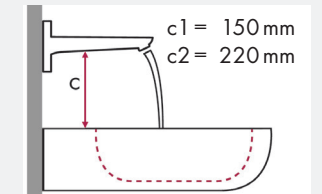

hangrohe

Legend:

- ✓ = Recommended combination
- = Taphole pushed through
- = Prepared taphole
- ⊗ = Without taphole

hangrohe Talis Classic and Villeroy & Boch Memento

article no.		400 x 260		500 x 420		600 x 420	800 x 470
		● # 5333 41 XX ● # 5333 4G XX	● # 5133 50 XX ● # 5133 5L XX	● # 5133 51 XX ● # 5133 5G XX	● # 5133 60 XX ● # 5133 6L XX	● # 5135 60 XX	● # 5133 85 XX
Talis Classic 80 	# 14111000		✓		✓	✓	
	# 14118000	✓	✓	✓	✓	✓	
Talis Classic 90 	# 14127000		✓		✓	✓	✓
Talis Classic 230 	# 14116000		✓		✓	✓	✓

hangrohe

Legend:

- ✓ = Recommended combination
- = Taphole pushed through
- = Prepared taphole
- ⊗ = Without taphole

hangrohe Novus and Villeroy & Boch Memento

		400 x 260	600 x 420			800 x 470		
		●	●	⊗	●●●	●	⊗	●●●
article no.		# 5333 41 XX	# 5135 60 XX	# 5135 60 XX ⊗	# 5135 60 XX	# 5133 8L XX	# 5133 8L XX ⊗	# 5133 8L XX
Novus 70	article no.							
	# 71020000 # 71021000 # 71022000	✓	✓			✓		
Novus 100	article no.							
	# 71030000 # 71031000 # 71032000	✓	✓			✓		
Novus 230	article no.							
	# 71123000 # 71124000							
Novus 240	article no.							
	# 71126000 # 71128000		✓			✓		
Novus 195mm	article no.							
	# 71127000			✓ ^{c1}		✓ ^{c1}		
Novus 100 3-hole	article no.							
	# 71140000				✓			✓

hangrohe

Legend:

✓ = Recommended combination

● = Taphole pushed through

○ = Prepared taphole

⊗ = Without taphole

hansgrohe Metris and Villeroy & Boch Sentique

article no.		450 x 360		650 x 500		555 x 450	
		●	●	●	●	●	●
Metris 100 	# 31088000	✓		✓			
	# 31186000	✓	✓	✓	✓		
	# 31166000	✓	✓	✓	✓		
Metris 110 	# 31080000	✓		✓			✓
	# 31121000	✓		✓			✓
	# 31084000	✓	✓	✓	✓	✓	✓
Metris 200 	# 31183000			✓			✓
	# 31185000			✓	✓	✓	✓
Metris 230 	# 31087000			✓			✓
	# 31187000			✓			✓
	# 31081000			✓	✓	✓	✓
Metris 260 	# 31082000			✓			
	# 31184000			✓	✓		