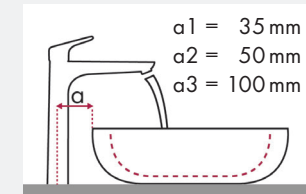

Legend:

- ✓ = Recommended combination
- = Taphole pushed through
- = Prepared taphole
- ⊗ = Without taphole