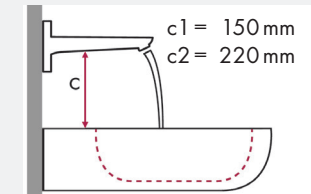

Legend:

- ✓ = Recommended combination
- = Taphole pushed through
- = Prepared taphole
- ⊗ = Without taphole