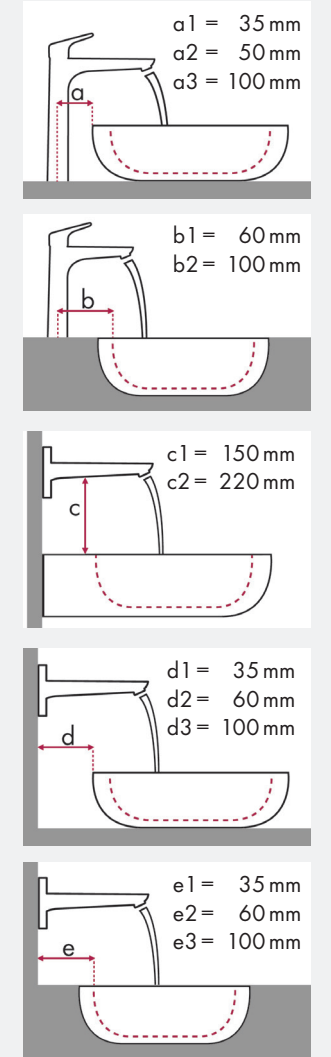

Legend:

- ✓ = Recommended combination
- = Taphole pushed through
- = Prepared taphole
- ⊗ = Without taphole

hansgrohe Focus and Villeroy & Boch Sentique

article no.		450 x 360		650 x 500		555 x 450	
		●	○	●	○	●	○
Focus 70 	# 31730000	✓					
	# 31733000 # 31130000	✓	✓				
Focus 100 	# 31607000 # 31621000	✓		✓			✓
	# 31517000	✓	✓	✓	✓		✓
Focus 190 	# 31608000			✓			✓
	# 31518000			✓	✓		✓
Focus 240 	# 31609000						✓
	# 31519000						✓

hansgrohe

Legend:

- ✓ = Recommended combination
- = Taphole pushed through
- = Prepared taphole
- ⊗ = Without taphole

hansgrohe Talis Classic and Villeroy & Boch Sentique

						
		450 x 360		650 x 500		555 x 450
		●	●	●	●	●
		# 5322 45 XX	# 5322 46 XX	# 5143 65 XX	# 5143 66 XX	# 5146 55 XX
		article no.	article no.	article no.	article no.	article no.
Talis Classic 80 	# 14111000	✓				
	# 14118000	✓	✓			
Talis Classic 90 	# 14127000	✓		✓		✓
Talis Classic 230 	# 14116000			✓		

hansgrohe

Legend:

- ✓ = Recommended combination
- = Taphole pushed through
- = Prepared taphole
- ⊗ = Without taphole

hansgrohe Novus and Villeroy & Boch Subway 2.0

650 x 470

article no.		article no.		
		#711367 XX	#71136G XX	#71136I XX
Novus 70 	#71020000 #71021000 #71022000	⊗	●	●●●
Novus 100 	#71030000 #71031000 #71032000		●	
Novus 230 	#71123000 #71124000			
Novus 240 	#71126000 #71128000			
Novus 195mm 	#71127000	✓ ^{c1}		
Novus 100 3-hole 	#71140000			●

hansgrohe

Legend:

- ✓ = Recommended combination
- = Taphole pushed through
- = Prepared taphole
- ⊗ = Without taphole