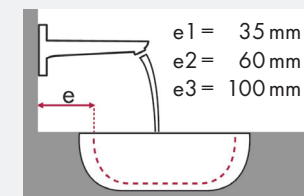

Legend:

- ✓ = Recommended combination
- = Taphole pushed through
- = Prepared taphole
- ⊗ = Without taphole