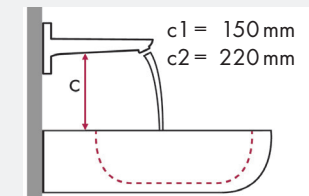

Legend:

- ✓ = Recommended combination
- = Taphole pushed through
- = Prepared taphole
- ⊗ = Without taphole