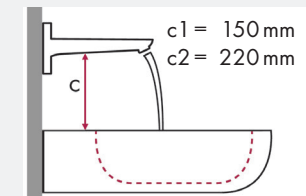

Legend:

- ✓ = Recommended combination
- = Taphole pushed through
- = Prepared taphole
- ⊗ = Without taphole