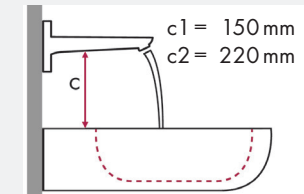

Legend:

- ✓ = Recommended combination
- = Taphole pushed through
- = Prepared taphole
- ⊗ = Without taphole