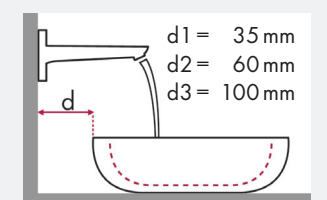

hansgrohe

Legend:

- ✓ = Recommended combination
- = Taphole pushed through
- = Prepared taphole
- ⊗ = Without taphole

hansgrohe Talis Classic and Villeroy & Boch Sentique

						
		450 x 360		650 x 500		555 x 450
		●	●	●	●	●
		# 5322 45 XX	# 5322 46 XX	# 5143 65 XX	# 5143 66 XX	# 5146 55 XX
		article no.	article no.	article no.	article no.	article no.
Talis Classic 80 	# 14111000	✓				
	# 14118000	✓	✓			
Talis Classic 90 	# 14127000	✓		✓		✓
Talis Classic 230 	# 14116000			✓		

hansgrohe

Legend:

- ✓ = Recommended combination
- = Taphole pushed through
- = Prepared taphole
- ⊗ = Without taphole

hansgrohe Novus and Villeroy & Boch Subway 2.0

650 x 470

article no.		article no.		
		#711367 XX	#71136G XX	#71136I XX
Novus 70 	#71020000 #71021000 #71022000	⊗	●	●●●
Novus 100 	#71030000 #71031000 #71032000		●	
Novus 230 	#71123000 #71124000			
Novus 240 	#71126000 #71128000			
Novus 195mm 	#71127000	✓ ^{c1}		
Novus 100 3-hole 	#71140000			●