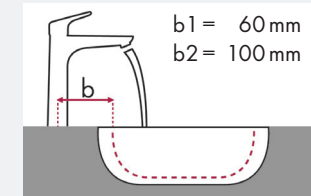

Legend:

- ✓ = Recommended combination
- = Taphole pushed through
- = Prepared taphole
- ⊗ = Without taphole

hangrohe Talis and Villeroy & Boch Memento

		400 x 260	500 x 420				600 x 420				600 x 420				800 x 470			
		● # 5333 41 XX ● # 5333 4G XX	● # 5133 50 XX ● # 5133 5L XX	● # 5133 51 XX ● # 5133 5G XX	⊗ # 5133 52 XX ⊗ # 5133 5J XX	⊗ # 5133 53 XX ⊗ # 5133 5F XX	● # 5133 60 XX ● # 5133 6L XX	● # 5133 61 XX ● # 5133 6G XX	⊗ # 5133 62 XX ⊗ # 5133 6J XX	⊗ # 5133 63 XX ⊗ # 5133 6F XX	● # 5135 60 XX ● # 5135 61 XX	● # 5135 62 XX ⊗ # 5135 63 XX	● # 5133 85 XX ● # 5133 81 XX	⊗ # 5133 86 XX ⊗ # 5133 83 XX				
article no.	article no.																	
Talis 80 	# 32040000		✓				✓			✓			✓					
	# 32057000																	
	# 32041000	✓	✓	✓			✓	✓		✓	✓		✓	✓				
	# 32130000																	
Talis 80 	# 32053000		✓				✓			✓			✓					
Talis S 	# 32070000 # 32073000		✓				✓			✓			✓					
Talis 210 	# 32084000 # 32082000 # 32080000												✓					
Talis 225 mm 	# 31611000				✓ ^{c1}	✓ ^{c1}			✓ ^{c1}	✓ ^{c1}			✓ ^{c1}	✓ ^{c1}				

hangrohe

Legend:

- ✓ = Recommended combination
- = Taphole pushed through
- = Prepared taphole
- ⊗ = Without taphole

hangrohe Focus and Villeroy & Boch Memento

		500 x 420		600 x 420		600 x 420		800 x 470	
		●	○	●	○	●	○	●	○
		# 5133 50 XX	# 5133 51 XX	# 5133 51 XX	# 5133 51 XX	# 5133 60 XX	# 5133 61 XX	# 5133 61 XX	# 5133 61 XX
		# 5133 5L XX	# 5133 5G XX	# 5133 60 XX	# 5133 6L XX	# 5133 6G XX	# 5135 60 XX	# 5135 61 XX	# 5133 85 XX
		# 5133 5L XX	# 5133 5G XX	# 5133 60 XX	# 5133 6L XX	# 5133 6G XX	# 5135 60 XX	# 5135 61 XX	# 5133 85 XX
article no.	article no.	●	○	●	○	●	○	●	○
Focus 100	# 31607000	✓		✓		✓		✓	
	# 31621000	✓		✓		✓		✓	
	# 31517000	✓	✓	✓	✓	✓	✓	✓	✓
Focus 190	# 31608000	✓		✓		✓		✓	
	# 31518000	✓	✓	✓	✓	✓	✓	✓	✓