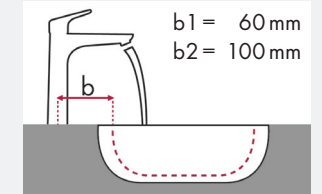

hangrohe

Legend:

- ✓ = Recommended combination
- = Taphole pushed through
- = Prepared taphole
- ⊗ = Without taphole

hangrohe Talis Classic and Villeroy & Boch Memento

article no.		400 x 260		500 x 420		600 x 420	800 x 470
		● # 5333 41 XX ● # 5333 4G XX	● # 5133 50 XX ● # 5133 5L XX	● # 5133 51 XX ● # 5133 5G XX	● # 5133 60 XX ● # 5133 6L XX	● # 5135 60 XX	● # 5133 85 XX
Talis Classic 80 	# 14111000		✓		✓	✓	
	# 14118000	✓	✓	✓	✓	✓	
Talis Classic 90 	# 14127000		✓		✓	✓	✓
Talis Classic 230 	# 14116000		✓		✓	✓	✓

hangrohe

Legend:

- ✓ = Recommended combination
- = Taphole pushed through
- = Prepared taphole
- ⊗ = Without taphole

hangrohe Novus and Villeroy & Boch Memento

		400 x 260	600 x 420			800 x 470		
		●	●	⊗	●●●	●	⊗	●●●
article no.		# 5333 41 XX	# 5135 60 XX	# 5135 60 XX ⊗	# 5135 60 XX	# 5133 8L XX	# 5133 8L XX ⊗	# 5133 8L XX
Novus 70	article no.							
	# 71020000 # 71021000 # 71022000	✓	✓			✓		
Novus 100	article no.							
	# 71030000 # 71031000 # 71032000	✓	✓			✓		
Novus 230	article no.							
	# 71123000 # 71124000							
Novus 240	article no.							
	# 71126000 # 71128000		✓			✓		
Novus 195mm	article no.							
	# 71127000			✓ ^{c1}		✓ ^{c1}		
Novus 100 3-hole	article no.							
	# 71140000				✓			✓