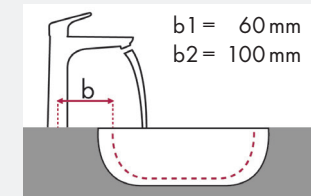

hangrohe

Legend:

- ✓ = Recommended combination
- = Taphole pushed through
- = Prepared taphole
- ⊗ = Without taphole

hangrohe Talis and Villeroy & Boch Loop & Friends

		380 x 380		405 x 405		430 x 430		450 x 450		450 x 320		585 x 380	
		⊗	⊗	⊗	⊗	⊗	⊗	⊗	⊗	⊗	⊗	⊗	⊗
		# 5149 00 XX	# 5149 01 XX	# 6156 10 XX	# 6156 11 XX	# 5144 00 XX	# 5144 01 XX	# 6140 45 XX	# 6141 45 XX	# 6155 00 XX	# 6155 01 XX	# 5151 00 XX	# 5151 01 XX
article no.	article no.												
Talis 150 	# 32052000			✓a2				✓a2					
Talis S 	# 32070000 # 32073000			✓a2				✓a2		✓a2			
Talis 210 	# 32084000 # 32082000 # 32080000			✓a2				✓a2		✓a2			
Talis 250 	# 32055000			✓a2				✓a2					
Talis 165 mm 	# 31618000	✓c1 d2	✓c1 d2	✓c1 d2	✓c1 d2	✓c1 d2	✓c1 d2	✓c1 d2	✓c1 d2	✓c1 d2	✓c1 d2		
Talis 225 mm 	# 31611000												

hangrohe

Legend:

- ✓ = Recommended combination
- = Taphole pushed through
- = Prepared taphole
- ⊗ = Without taphole

hangrohe Focus and Villeroy & Boch Loop & Friends

		380 x 380	405 x 405	430 x 430	450 x 450	450 x 320	585 x 380						
		# 5149 00 XX ⊗	# 5149 01 XX ⊗	# 6156 10 XX ⊗	# 6156 11 XX ⊗	# 5144 00 XX ⊗	# 5144 01 XX ⊗	# 6140 45 XX ⊗	# 6141 45 XX ⊗	# 6155 00 XX ⊗	# 6155 01 XX ⊗	# 5151 00 XX ⊗	# 5151 01 XX ⊗
		article no.		article no.		article no.		article no.		article no.		article no.	
Focus 100 	# 31607000 # 31621000		✓a1			✓a1		✓a1					
	# 31517000			✓a1			✓a1		✓a1				
Focus 190 	# 31608000	✓a2	✓a2	✓a2	✓a2	✓a2	✓a2	✓a2	✓a2	✓a2	✓a2	✓a2	✓a2
	# 31518000		✓a2	✓a2	✓a2	✓a2	✓a2	✓a2	✓a2	✓a2	✓a2	✓a2	✓a2
Focus 240 	# 31609000		✓a2			✓a2		✓a2		✓a2			
	# 31519000			✓a2			✓a2		✓a2		✓a2		