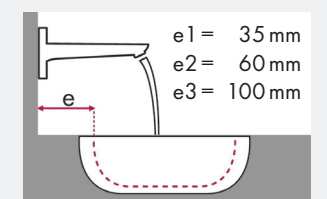

hansgrohe

Legend:

- ✓ = Recommended combination
- = Taphole pushed through
- = Prepared taphole
- ⊗ = Without taphole

hansgrohe Talis Classic and Villeroy & Boch Sentique

						
		450 x 360		650 x 500		555 x 450
		●	●	●	●	●
		# 5322 45 XX	# 5322 46 XX	# 5143 65 XX	# 5143 66 XX	# 5146 55 XX
		article no.	article no.	article no.	article no.	article no.
Talis Classic 80 	# 14111000	✓				
	# 14118000	✓	✓			
Talis Classic 90 	# 14127000	✓		✓		✓
Talis Classic 230 	# 14116000			✓		

hansgrohe

Legend:

- ✓ = Recommended combination
- = Taphole pushed through
- = Prepared taphole
- ⊗ = Without taphole

hansgrohe Novus and Villeroy & Boch Subway 2.0

650 x 470

article no.		article no.		
		#711367 XX	#71136G XX	#71136I XX
Novus 70 	#71020000 #71021000 #71022000	⊗	●	●●●
Novus 100 	#71030000 #71031000 #71032000		●	
Novus 230 	#71123000 #71124000			
Novus 240 	#71126000 #71128000			
Novus 195mm 	#71127000	✓ ^{c1}		
Novus 100 3-hole 	#71140000			●