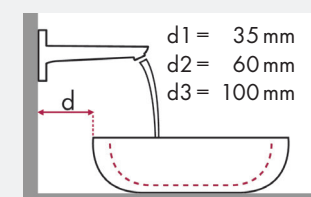

hangrohe

Legend:

- ✓ = Recommended combination
- = Taphole pushed through
- = Prepared taphole
- ⊗ = Without taphole

hangrohe Talis and Villeroy & Boch Loop & Friends

		380 x 380		405 x 405		430 x 430		450 x 450		450 x 320		585 x 380	
		⊗	⊗	⊗	⊗	⊗	⊗	⊗	⊗	⊗	⊗	⊗	⊗
		# 5149 00 XX	# 5149 01 XX	# 6156 10 XX	# 6156 11 XX	# 5144 00 XX	# 5144 01 XX	# 6140 45 XX	# 6141 45 XX	# 6155 00 XX	# 6155 01 XX	# 5151 00 XX	# 5151 01 XX
article no.	article no.												
Talis 150 	# 32052000			✓a2				✓a2					
Talis S 	# 32070000 # 32073000			✓a2				✓a2		✓a2			
Talis 210 	# 32084000 # 32082000 # 32080000			✓a2				✓a2		✓a2			
Talis 250 	# 32055000			✓a2				✓a2					
Talis 165 mm 	# 31618000	✓c1 d2	✓c1 d2	✓c1 d2	✓c1 d2	✓c1 d2	✓c1 d2	✓c1 d2	✓c1 d2	✓c1 d2	✓c1 d2		
Talis 225 mm 	# 31611000												

hangrohe

Legend:

- ✓ = Recommended combination
- = Taphole pushed through
- = Prepared taphole
- ⊗ = Without taphole

hangrohe Focus and Villeroy & Boch Loop & Friends

		380 x 380	405 x 405	430 x 430	450 x 450	450 x 320	585 x 380						
		# 5149 00 XX ⊗	# 5149 01 XX ⊗	# 6156 10 XX ⊗	# 6156 11 XX ⊗	# 5144 00 XX ⊗	# 5144 01 XX ⊗	# 6140 45 XX ⊗	# 6141 45 XX ⊗	# 6155 00 XX ⊗	# 6155 01 XX ⊗	# 5151 00 XX ⊗	# 5151 01 XX ⊗
		article no.		article no.		article no.		article no.		article no.		article no.	
Focus 100 	# 31607000 # 31621000		✓a1			✓a1		✓a1					
	# 31517000			✓a1			✓a1		✓a1				
Focus 190 	# 31608000	✓a2	✓a2	✓a2	✓a2	✓a2	✓a2	✓a2	✓a2	✓a2	✓a2	✓a2	✓a2
	# 31518000		✓a2	✓a2	✓a2	✓a2	✓a2	✓a2	✓a2	✓a2	✓a2	✓a2	✓a2
Focus 240 	# 31609000		✓a2			✓a2		✓a2		✓a2			
	# 31519000			✓a2			✓a2		✓a2		✓a2		