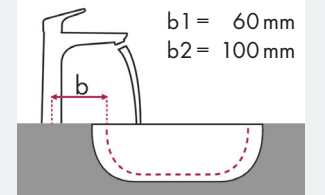

Legend:

- ✓ = Recommended combination
- = Taphole pushed through
- = Prepared taphole
- ⊗ = Without taphole