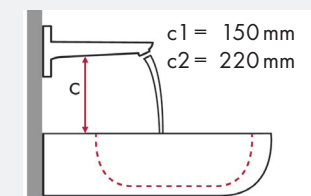

Legend:

- ✓ = Recommended combination
- = Taphole pushed through
- = Prepared taphole
- ⊗ = Without taphole

hangrohe Metris Classic and Villeroy & Boch Memento

article no.		400 x 260	500 x 420				600 x 420				600 x 420				800 x 470			
		● # 5333 41 XX ● # 5333 4G XX	● # 5133 50 XX ● # 5133 5L XX	● # 5133 51 XX ● # 5133 5G XX	⊗ # 5133 52 XX ⊗ # 5133 5J XX	⊗ # 5133 53 XX ⊗ # 5133 5F XX	● # 5133 60 XX ● # 5133 6L XX	● # 5133 61 XX ● # 5133 6G XX	⊗ # 5133 62 XX ⊗ # 5133 6J XX	⊗ # 5133 63 XX ⊗ # 5133 6F XX	● # 5135 60 XX ● # 5135 61 XX	⊗ # 5135 62 XX ⊗ # 5135 63 XX	● # 5133 85 XX ● # 5133 81 XX	⊗ # 5133 86 XX ⊗ # 5133 83 XX				
 Metris Classic 100	# 31075000		✓				✓			✓			✓					
	# 31077000	✓	✓	✓			✓	✓		✓	✓		✓	✓				
 Metris Classic 250	# 31078000												✓					
 Metris Classic 165 mm	# 31000000				✓ ^{c1}	✓ ^{c1}			✓ ^{c1}	✓ ^{c1}		✓ ^{c1}	✓ ^{c1}					
 Metris Classic 225 mm	# 31003000				✓ ^{c1}	✓ ^{c1}			✓ ^{c1}	✓ ^{c1}		✓ ^{c1}	✓ ^{c1}		✓ ^{c1}	✓ ^{c1}		

hangrohe

Legend:

- ✓ = Recommended combination
- = Taphole pushed through
- = Prepared taphole
- ⊗ = Without taphole

hangrohe Talis Classic and Villeroy & Boch Memento

article no.		400 x 260		500 x 420		600 x 420	800 x 470
		● # 5333 41 XX ● # 5333 4G XX	● # 5133 50 XX ● # 5133 5L XX	● # 5133 51 XX ● # 5133 5G XX	● # 5133 60 XX ● # 5133 6L XX	● # 5135 60 XX	● # 5133 85 XX
Talis Classic 80 	# 14111000		✓		✓	✓	
	# 14118000	✓	✓	✓	✓	✓	
Talis Classic 90 	# 14127000		✓		✓	✓	✓
Talis Classic 230 	# 14116000		✓		✓	✓	✓