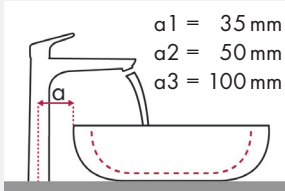

Legend:

- ✓ = Recommended combination
- = Taphole pushed through
- = Prepared taphole
- ⊗ = Without taphole