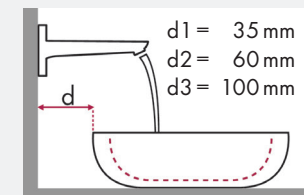

Legend:

- ✓ = Recommended combination
- = Taphole pushed through
- = Prepared taphole
- ⊗ = Without taphole