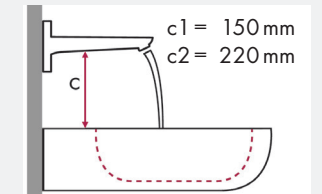

hangrohe

Legend:

- ✓ = Recommended combination
- = Taphole pushed through
- = Prepared taphole
- ⊗ = Without taphole

hangrohe Talis Classic and Villeroy & Boch Memento

article no.		400 x 260		500 x 420		600 x 420	800 x 470
		● # 5333 41 XX ● # 5333 4G XX	● # 5133 50 XX ● # 5133 5L XX	● # 5133 51 XX ● # 5133 5G XX	● # 5133 60 XX ● # 5133 6L XX	● # 5135 60 XX	● # 5133 85 XX
Talis Classic 80 	# 14111000		✓		✓	✓	
	# 14118000	✓	✓	✓	✓	✓	
Talis Classic 90 	# 14127000		✓		✓	✓	✓
Talis Classic 230 	# 14116000		✓		✓	✓	✓

hangrohe

Legend:

- ✓ = Recommended combination
- = Taphole pushed through
- = Prepared taphole
- ⊗ = Without taphole

hangrohe Novus and Villeroy & Boch Memento

		400 x 260	600 x 420			800 x 470		
		●	●	⊗	●●●	●	⊗	●●●
article no.		# 5333 41 XX	# 5135 60 XX	# 5135 60 XX ⊗	# 5135 60 XX	# 5133 8L XX	# 5133 8L XX ⊗	# 5133 8L XX
Novus 70	article no.							
	# 71020000 # 71021000 # 71022000	✓	✓			✓		
Novus 100	article no.							
	# 71030000 # 71031000 # 71032000	✓	✓			✓		
Novus 230	article no.							
	# 71123000 # 71124000							
Novus 240	article no.							
	# 71126000 # 71128000		✓			✓		
Novus 195mm	article no.							
	# 71127000			✓ ^{c1}		✓ ^{c1}		
Novus 100 3-hole	article no.							
	# 71140000				✓			✓