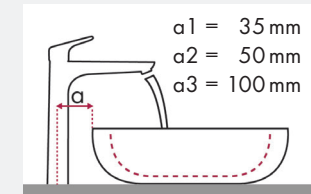

Legend:

- ✓ = Recommended combination
- = Taphole pushed through
- = Prepared taphole
- ⊗ = Without taphole