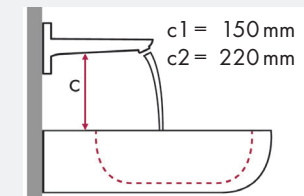

Legend:

- ✓ = Recommended combination
- = Taphole pushed through
- = Prepared taphole
- ⊗ = Without taphole