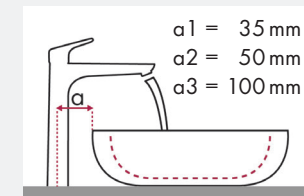

Legend:

- ✓ = Recommended combination
- = Taphole pushed through
- = Prepared taphole
- ⊗ = Without taphole