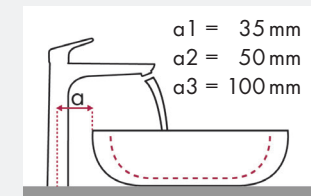

Legend:

- ✓ = Recommended combination
- = Taphole pushed through
- = Prepared taphole
- ⊗ = Without taphole

hangrohe Talis and Villeroy & Boch Memento

		400 x 260	500 x 420				600 x 420				600 x 420				800 x 470			
		● # 5333 41 XX ● # 5333 4G XX	● # 5133 50 XX ● # 5133 5L XX	● # 5133 51 XX ● # 5133 5G XX	⊗ # 5133 52 XX ⊗ # 5133 5J XX	⊗ # 5133 53 XX ⊗ # 5133 5F XX	● # 5133 60 XX ● # 5133 6L XX	● # 5133 61 XX ● # 5133 6G XX	⊗ # 5133 62 XX ⊗ # 5133 6J XX	⊗ # 5133 63 XX ⊗ # 5133 6F XX	● # 5135 60 XX ● # 5135 61 XX	● # 5135 62 XX ⊗ # 5135 63 XX	● # 5133 85 XX ● # 5133 81 XX	⊗ # 5133 86 XX ⊗ # 5133 83 XX				
article no.	article no.																	
Talis 80 	# 32040000		✓				✓			✓			✓					
	# 32057000																	
	# 32041000	✓	✓	✓			✓	✓		✓	✓		✓	✓				
	# 32130000																	
Talis 80 	# 32053000		✓				✓			✓			✓					
Talis S 	# 32070000 # 32073000		✓				✓			✓			✓					
Talis 210 	# 32084000 # 32082000 # 32080000												✓					
Talis 225 mm 	# 31611000				✓ ^{c1}	✓ ^{c1}			✓ ^{c1}	✓ ^{c1}			✓ ^{c1}	✓ ^{c1}				

hangrohe

Legend:

- ✓ = Recommended combination
- = Taphole pushed through
- = Prepared taphole
- ⊗ = Without taphole

hangrohe Focus and Villeroy & Boch Memento

		500 x 420		600 x 420		600 x 420		800 x 470	
		●	○	●	○	●	○	●	○
		# 5133 50 XX	# 5133 51 XX	# 5133 51 XX	# 5133 51 XX	# 5133 60 XX	# 5133 61 XX	# 5133 61 XX	# 5133 61 XX
		# 5133 5L XX	# 5133 5G XX	# 5133 60 XX	# 5133 6L XX	# 5133 6G XX	# 5135 60 XX	# 5135 61 XX	# 5133 85 XX
		# 5133 5L XX	# 5133 5G XX	# 5133 60 XX	# 5133 6L XX	# 5133 6G XX	# 5135 60 XX	# 5135 61 XX	# 5133 85 XX
article no.	article no.	●	○	●	○	●	○	●	○
Focus 100	# 31607000	✓		✓		✓		✓	
	# 31621000	✓		✓		✓		✓	
	# 31517000	✓	✓	✓	✓	✓	✓	✓	✓
Focus 190	# 31608000	✓		✓		✓		✓	
	# 31518000	✓	✓	✓	✓	✓	✓	✓	✓