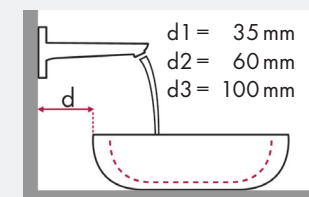

Legend:

- ✓ = Recommended combination
- = Taphole pushed through
- = Prepared taphole
- ⊗ = Without taphole