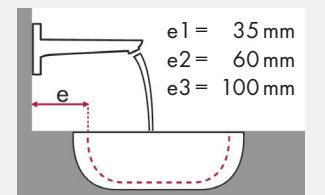

Legend:

- ✓ = Recommended combination
- = Taphole pushed through
- = Prepared taphole
- ⊗ = Without taphole