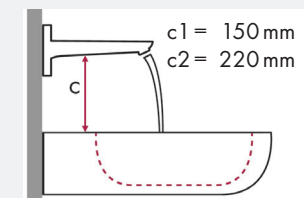

Legend:

- ✓ = Recommended combination
- = Taphole pushed through
- = Prepared taphole
- ⊗ = Without taphole