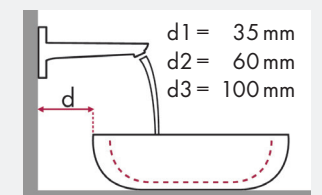

hangrohe

Legend:

- ✓ = Recommended combination
- = Taphole pushed through
- = Prepared taphole
- ⊗ = Without taphole

hangrohe Talis Classic and Villeroy & Boch Memento

article no.		400 x 260		500 x 420		600 x 420	800 x 470
		● # 5333 41 XX ● # 5333 4G XX	● # 5133 50 XX ● # 5133 5L XX	● # 5133 51 XX ● # 5133 5G XX	● # 5133 60 XX ● # 5133 6L XX	● # 5135 60 XX	● # 5133 85 XX
Talis Classic 80 	# 14111000		✓		✓	✓	
	# 14118000	✓	✓	✓	✓	✓	
Talis Classic 90 	# 14127000		✓		✓	✓	✓
Talis Classic 230 	# 14116000		✓		✓	✓	✓

hangrohe

Legend:

- ✓ = Recommended combination
- = Taphole pushed through
- = Prepared taphole
- ⊗ = Without taphole

hangrohe Novus and Villeroy & Boch Memento

		400 x 260	600 x 420			800 x 470		
		●	●	⊗	●●●	●	⊗	●●●
article no.		# 5333 41 XX	# 5135 60 XX	# 5135 60 XX ⊗	# 5135 60 XX	# 5133 8L XX	# 5133 8L XX ⊗	# 5133 8L XX
Novus 70	article no.							
	# 71020000 # 71021000 # 71022000	✓	✓			✓		
Novus 100	article no.							
	# 71030000 # 71031000 # 71032000	✓	✓			✓		
Novus 230	article no.							
	# 71123000 # 71124000							
Novus 240	article no.							
	# 71126000 # 71128000		✓			✓		
Novus 195mm	article no.							
	# 71127000			✓ ^{c1}		✓ ^{c1}		
Novus 100 3-hole	article no.							
	# 71140000				✓			✓

hangrohe

Legend:

✓ = Recommended combination

● = Taphole pushed through

○ = Prepared taphole

⊗ = Without taphole

hansgrohe Metris and Villeroy & Boch Sentique

article no.		450 x 360		650 x 500		555 x 450	
		●	●	●	●	●	●
Metris 100 	# 31088000	✓		✓			
	# 31186000	✓	✓	✓	✓		
	# 31166000	✓	✓	✓	✓		
Metris 110 	# 31080000	✓		✓			✓
	# 31121000	✓		✓			✓
	# 31084000	✓	✓	✓	✓	✓	✓
Metris 200 	# 31183000			✓			✓
	# 31185000			✓	✓	✓	✓
Metris 230 	# 31087000			✓			✓
	# 31187000			✓			✓
	# 31081000			✓	✓	✓	✓
Metris 260 	# 31082000			✓			
	# 31184000			✓	✓		