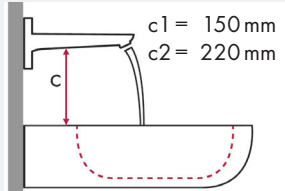

Legend:

- ✓ = Recommended combination
- = Taphole pushed through
- = Prepared taphole
- ⊗ = Without taphole