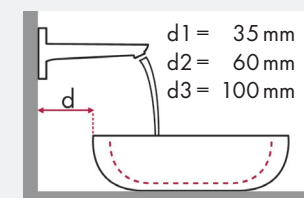

Legend:

- ✓ = Recommended combination
- = Taphole pushed through
- = Prepared taphole
- ⊗ = Without taphole