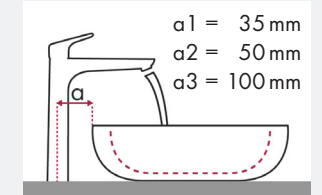

hangrohe

Legend:

- ✓ = Recommended combination
- = Taphole pushed through
- = Prepared taphole
- ⊗ = Without taphole

hangrohe Talis Classic and Villeroy & Boch Memento

article no.		400 x 260		500 x 420		600 x 420	800 x 470
		● # 5333 41 XX ● # 5333 4G XX	● # 5133 50 XX ● # 5133 5L XX	● # 5133 51 XX ● # 5133 5G XX	● # 5133 60 XX ● # 5133 6L XX	● # 5135 60 XX	● # 5133 85 XX
Talis Classic 80 	# 14111000		✓		✓	✓	
	# 14118000	✓	✓	✓	✓	✓	
Talis Classic 90 	# 14127000		✓		✓	✓	✓
Talis Classic 230 	# 14116000		✓		✓	✓	✓

hangrohe

Legend:

- ✓ = Recommended combination
- = Taphole pushed through
- = Prepared taphole
- ⊗ = Without taphole

hangrohe Novus and Villeroy & Boch Memento

		400 x 260	600 x 420			800 x 470		
		●	●	⊗	●●●	●	⊗	●●●
article no.		# 5333 41 XX	# 5135 60 XX	# 5135 60 XX ⊗	# 5135 60 XX	# 5133 8L XX	# 5133 8L XX ⊗	# 5133 8L XX
Novus 70	article no.							
	# 71020000 # 71021000 # 71022000	✓	✓			✓		
Novus 100	article no.							
	# 71030000 # 71031000 # 71032000	✓	✓			✓		
Novus 230	article no.							
	# 71123000 # 71124000							
Novus 240	article no.							
	# 71126000 # 71128000		✓			✓		
Novus 195mm	article no.							
	# 71127000			✓ ^{c1}		✓ ^{c1}		
Novus 100 3-hole	article no.							
	# 71140000				✓			✓