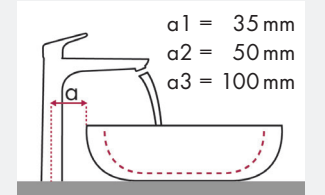

Legend:

- ✓ = Recommended combination
- = Taphole pushed through
- = Prepared taphole
- ⊗ = Without taphole