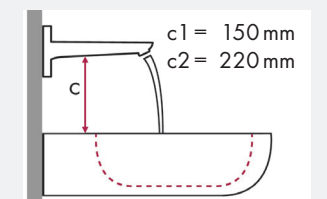

Legend:

- ✓ = Recommended combination
- = Taphole pushed through
- = Prepared taphole
- ⊗ = Without taphole