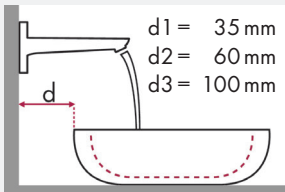

Legend:

- ✓ = Recommended combination
- = Taphole pushed through
- = Prepared taphole
- ⊗ = Without taphole