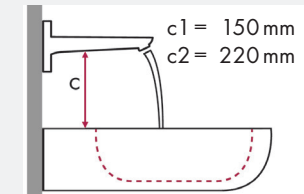

Legend:

- ✓ = Recommended combination
- = Taphole pushed through
- = Prepared taphole
- ⊗ = Without taphole

hangrohe Metris Classic and Roca washbasin

		Java 560 x 475	Selene 510 x 395	Meridian 850 x 460	Diverta 470 x 440	Diverta 750 x 440	Ibis 440 x 310	Victoria 560 x 460	Victoria 650 x 510	The Gap 600 x 470	The Gap 650 x 470
		●	⊗	●	●	●	○	●	●	●	●
		# 7327863000	# 7322307000	# 32724D0000	# 73271110	# 3271100000	# 3208410010	# 3253930000	# 3253910000	# 3274740000	# 3274730000
article no.	article no.										
Metris Classic 100 	# 31075000	✓		✓	✓	✓	✓	✓	✓	✓	✓
	# 31077000	✓		✓	✓	✓	✓	✓	✓	✓	✓
Metris Classic 250 	# 31078000	✓	✓ ^{a2}					✓	✓		
Metris Classic 165mm 	# 31000000						✓ ^{c1}				

Legend:

- ✓ = Recommended combination
- = Taphole pushed through
- = Prepared taphole
- ⊗ = Without taphole

hansgrohe Talis Classic and Roca washbasin

		Java 560 x 475	Selene 510 x 395	Diverta 470 x 440	Diverta 750 x 440	Ibis 440 x 310	Victoria 560 x 460	Victoria 650 x 510
		●	⊗	●	●	○	●	●
		# 7327863000	# 7322307000	# 73271110	# 327110000	# 320841001	# 325393000	# 325391000
article no.								
Talis Classic 80 	# 14111000	✓		✓	✓	✓	✓	✓
	# 14118000	✓		✓	✓	✓	✓	✓
Talis Classic 90 	# 14127000	✓	✓ ^{a2}			✓	✓	✓
Talis Classic 230 	# 14116000	✓	✓ ^{a2}				✓	✓

Legend:

- ✓ = Recommended combination
- = Taphole pushed through
- = Prepared taphole
- ⊗ = Without taphole