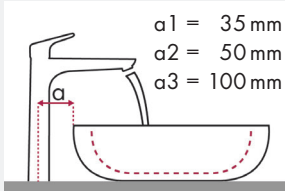

Legend:

- ✓ = Recommended combination
- = Taphole pushed through
- = Prepared taphole
- ⊗ = Without taphole

hangrohe Talis and Roca washbasin

		Java 560 x 475	Selene 510 x 395	Meridian 850 x 460	Diverta 470 x 440	Diverta 750 x 440	Ibis 440 x 310	Victoria 560 x 460	Victoria 650 x 510	The Gap 600 x 470	The Gap 650 x 470
		●	⊗	●	●	●	○	●	●	●	●
		# 7327863000	# 7322307000	# 32724D0000	# 73271110	# 3271100000	# 3208410010	# 3253930000	# 3253910000	# 3274740000	# 3274730000
article no.	article no.										
Talis 80 	# 32040000	✓		✓	✓	✓	✓	✓	✓	✓	✓
	# 32042000 # 32057000										
Talis 80 	# 32041000 # 32130000	✓		✓	✓	✓	✓	✓	✓	✓	✓
	# 32053000	✓						✓	✓		
Talis 150 	# 32052000		✓ ^{a2}								
Talis S 	# 32070000 # 32073000	✓	✓ ^{a2}	✓		✓		✓	✓	✓	✓
	Talis 210 	# 32084000	✓	✓ ^{a2}	✓			✓	✓	✓	✓
# 32082000 # 32080000			✓ ^{a2}	✓			✓	✓	✓	✓	✓
Talis 250 	# 32055000		✓ ^{a2}								
Talis 165mm 	# 31086000		✓ ^{c1} ✓ ^{d2}				✓ ^{c1}				
Talis 225mm 	# 31611000		✓ ^{c1} ✓ ^{d2}								

Legend:

- ✓ = Recommended combination
- = Taphole pushed through
- = Prepared taphole
- ⊗ = Without taphole

hansgrohe Focus and Roca washbasin

		Java 560 x 475	Selene 510 x 395	Meridian 850 x 460	Diverta 470 x 440	Diverta 750 x 440	Ibis 440 x 310	Victoria 560 x 460	Victoria 650 x 510	The Gap 600 x 470	The Gap 650 x 470
		●	⊗	●	●	●	○	●	●	●	●
		# 7327863000	# 7322307000	# 32724D0000	# 73271110	# 3271100000	# 3208410010	# 3253930000	# 3253910000	# 3274740000	# 3274730000
article no.											
Focus 70 	# 31730000										
	# 31132000 # 31130000	✓					✓	✓			
Focus 100 	# 31733000 # 31604000	✓					✓	✓			
	# 31607000 # 31621000	✓	✓ ^{a2}	✓	✓	✓	✓	✓	✓	✓	✓
Focus 190 	# 31517000	✓	✓ ^{a2}	✓	✓	✓	✓	✓	✓	✓	✓
	# 31608000	✓	✓ ^{a2}	✓	✓		✓	✓	✓	✓	✓
Focus 240 	# 31518000	✓	✓ ^{a2}	✓	✓		✓	✓	✓	✓	✓
	# 31609000	✓	✓ ^{a2}	✓				✓	✓	✓	✓
	# 31519000	✓	✓ ^{a2}	✓				✓	✓	✓	✓