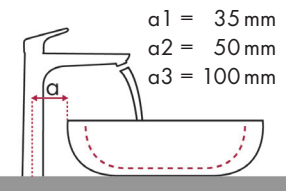

Legend:

- ✓ = Recommended combination
- = Taphole pushed through
- = Prepared taphole
- ⊗ = Without taphole

hangrohe Metris Classic and Roca washbasin

		Java 560 x 475	Selene 510 x 395	Meridian 850 x 460	Diverta 470 x 440	Diverta 750 x 440	Ibis 440 x 310	Victoria 560 x 460	Victoria 650 x 510	The Gap 600 x 470	The Gap 650 x 470
		●	⊗	●	●	●	○	●	●	●	●
		# 7327863000	# 7322307000	# 32724D0000	# 73271110	# 3271100000	# 3208410010	# 3253930000	# 3253910000	# 3274740000	# 3274730000
article no.	article no.										
Metris Classic 100 	# 31075000	✓		✓	✓	✓	✓	✓	✓	✓	✓
	# 31077000	✓		✓	✓	✓	✓	✓	✓	✓	✓
Metris Classic 250 	# 31078000	✓	✓ ^{a2}					✓	✓		
Metris Classic 165mm 	# 31000000						✓ ^{c1}				

Legend:

- ✓ = Recommended combination
- = Taphole pushed through
- = Prepared taphole
- ⊗ = Without taphole

hansgrohe Talis Classic and Roca washbasin

		Java 560 x 475	Selene 510 x 395	Diverta 470 x 440	Diverta 750 x 440	Ibis 440 x 310	Victoria 560 x 460	Victoria 650 x 510
		●	⊗	●	●	○	●	●
		# 7327863000	# 7322307000	# 73271110	# 327110000	# 320841001	# 325393000	# 325391000
article no.								
Talis Classic 80 	# 14111000	✓		✓	✓	✓	✓	✓
	# 14118000	✓		✓	✓	✓	✓	✓
Talis Classic 90 	# 14127000	✓	✓ ^{a2}			✓	✓	✓
Talis Classic 230 	# 14116000	✓	✓ ^{a2}				✓	✓

Legend:

- ✓ = Recommended combination
- = Taphole pushed through
- = Prepared taphole
- ⊗ = Without taphole