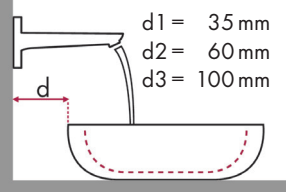

Legend:

- ✓ = Recommended combination
- = Taphole pushed through
- = Prepared taphole
- ⊗ = Without taphole