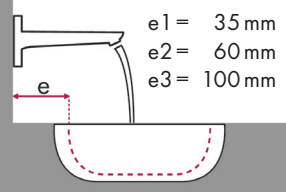

Legend:

- ✓ = Recommended combination
- = Taphole pushed through
- = Prepared taphole
- ⊗ = Without taphole

hangrohe Metris Classic and Roca washbasin

		Java 560 x 475	Selene 510 x 395	Meridian 850 x 460	Diverta 470 x 440	Diverta 750 x 440	Ibis 440 x 310	Victoria 560 x 460	Victoria 650 x 510	The Gap 600 x 470	The Gap 650 x 470
		●	⊗	●	●	●	○	●	●	●	●
		# 7327863000	# 7322307000	# 32724D0000	# 73271110	# 3271100000	# 3208410010	# 3253930000	# 3253910000	# 3274740000	# 3274730000
article no.	article no.										
Metris Classic 100 	# 31075000	✓		✓	✓	✓	✓	✓	✓	✓	✓
	# 31077000	✓		✓	✓	✓	✓	✓	✓	✓	✓
Metris Classic 250 	# 31078000	✓	✓ ^{a2}					✓	✓		
Metris Classic 165mm 	# 31000000						✓ ^{c1}				

Legend:

- ✓ = Recommended combination
- = Taphole pushed through
- = Prepared taphole
- ⊗ = Without taphole

hansgrohe Talis Classic and Roca washbasin

		Java 560 x 475	Selene 510 x 395	Diverta 470 x 440	Diverta 750 x 440	Ibis 440 x 310	Victoria 560 x 460	Victoria 650 x 510
		●	⊗	●	●	○	●	●
		# 7327863000	# 7322307000	# 73271110	# 327110000	# 320841001	# 325393000	# 325391000
article no.								
Talis Classic 80 	# 14111000	✓		✓	✓	✓	✓	✓
	# 14118000	✓		✓	✓	✓	✓	✓
Talis Classic 90 	# 14127000	✓	✓ ^{a2}			✓	✓	✓
Talis Classic 230 	# 14116000	✓	✓ ^{a2}				✓	✓

Legend:

- ✓ = Recommended combination
- = Taphole pushed through
- = Prepared taphole
- ⊗ = Without taphole