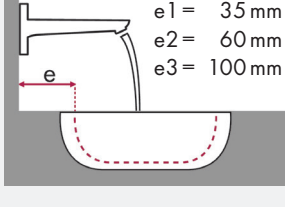

Legend:

- ✓ = Recommended combination
- = Taphole pushed through
- = Prepared taphole
- ⊗ = Without taphole