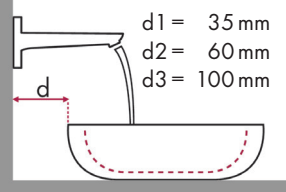

Legend:

- ✓ = Recommended combination
- = Taphole pushed through
- = Prepared taphole
- ⊗ = Without taphole

hangrohe Metris Classic and Roca washbasin

		Java 560 x 475	Selene 510 x 395	Meridian 850 x 460	Diverta 470 x 440	Diverta 750 x 440	Ibis 440 x 310	Victoria 560 x 460	Victoria 650 x 510	The Gap 600 x 470	The Gap 650 x 470
		●	⊗	●	●	●	○	●	●	●	●
		# 7327863000	# 7322307000	# 32724D0000	# 73271110	# 3271100000	# 3208410010	# 3253930000	# 3253910000	# 3274740000	# 3274730000
article no.	article no.										
Metris Classic 100 	# 31075000	✓		✓	✓	✓	✓	✓	✓	✓	✓
	# 31077000	✓		✓	✓	✓	✓	✓	✓	✓	✓
Metris Classic 250 	# 31078000	✓	✓ ^{a2}					✓	✓		
Metris Classic 165mm 	# 31000000						✓ ^{c1}				

Legend:

- ✓ = Recommended combination
- = Taphole pushed through
- = Prepared taphole
- ⊗ = Without taphole

hansgrohe Talis Classic and Roca washbasin

		Java 560 x 475	Selene 510 x 395	Diverta 470 x 440	Diverta 750 x 440	Ibis 440 x 310	Victoria 560 x 460	Victoria 650 x 510
		●	⊗	●	●	○	●	●
		# 7327863000	# 7322307000	# 73271110	# 327110000	# 320841001	# 325393000	# 325391000
article no.								
Talis Classic 80 	# 14111000	✓		✓	✓	✓	✓	✓
	# 14118000	✓		✓	✓	✓	✓	✓
Talis Classic 90 	# 14127000	✓	✓ ^{a2}			✓	✓	✓
Talis Classic 230 	# 14116000	✓	✓ ^{a2}				✓	✓

Legend:

- ✓ = Recommended combination
- = Taphole pushed through
- = Prepared taphole
- ⊗ = Without taphole