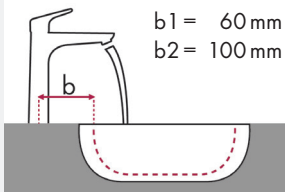

Legend:

- ✓ = Recommended combination
- = Taphole pushed through
- = Prepared taphole
- ⊗ = Without taphole

hangrohe Talis and Roca washbasin

		Java 560 x 475	Selene 510 x 395	Meridian 850 x 460	Diverta 470 x 440	Diverta 750 x 440	Ibis 440 x 310	Victoria 560 x 460	Victoria 650 x 510	The Gap 600 x 470	The Gap 650 x 470
		●	⊗	●	●	●	○	●	●	●	●
		# 7327863000	# 7322307000	# 32724D0000	# 73271110	# 3271100000	# 3208410010	# 3253930000	# 3253910000	# 3274740000	# 3274730000
article no.	article no.										
Talis 80 	# 32040000	✓		✓	✓	✓	✓	✓	✓	✓	✓
	# 32042000 # 32057000										
Talis 80 	# 32041000 # 32130000	✓		✓	✓	✓	✓	✓	✓	✓	✓
	# 32053000	✓						✓	✓		
Talis 150 	# 32052000		✓ ^{a2}								
Talis S 	# 32070000 # 32073000	✓	✓ ^{a2}	✓		✓		✓	✓	✓	✓
	Talis 210 	# 32084000	✓	✓ ^{a2}	✓			✓	✓	✓	✓
# 32082000 # 32080000			✓ ^{a2}	✓			✓	✓	✓	✓	✓
Talis 250 	# 32055000		✓ ^{a2}								
Talis 165mm 	# 31086000		✓ ^{c1} ✓ ^{d2}				✓ ^{c1}				
Talis 225mm 	# 31611000		✓ ^{c1} ✓ ^{d2}								

Legend:

- ✓ = Recommended combination
- = Taphole pushed through
- = Prepared taphole
- ⊗ = Without taphole

hansgrohe Focus and Roca washbasin

		Java 560 x 475	Selene 510 x 395	Meridian 850 x 460	Diverta 470 x 440	Diverta 750 x 440	Ibis 440 x 310	Victoria 560 x 460	Victoria 650 x 510	The Gap 600 x 470	The Gap 650 x 470
		●	⊗	●	●	●	○	●	●	●	●
		# 7327863000	# 7322307000	# 32724D0000	# 73271110	# 3271100000	# 3208410010	# 3253930000	# 3253910000	# 3274740000	# 3274730000
article no.											
Focus 70 	# 31730000										
	# 31132000 # 31130000	✓					✓	✓			
Focus 100 	# 31733000 # 31604000	✓					✓	✓			
	# 31607000 # 31621000	✓	✓ ^{a2}	✓	✓	✓	✓	✓	✓	✓	✓
Focus 190 	# 31517000	✓	✓ ^{a2}	✓	✓	✓	✓	✓	✓	✓	✓
	# 31608000	✓	✓ ^{a2}	✓	✓		✓	✓	✓	✓	✓
Focus 240 	# 31518000	✓	✓ ^{a2}	✓	✓		✓	✓	✓	✓	✓
	# 31609000	✓	✓ ^{a2}	✓				✓	✓	✓	✓
	# 31519000	✓	✓ ^{a2}	✓				✓	✓	✓	✓