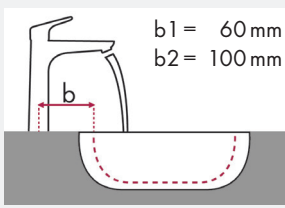

Legend:

- ✓ = Recommended combination
- = Taphole pushed through
- = Prepared taphole
- ⊗ = Without taphole