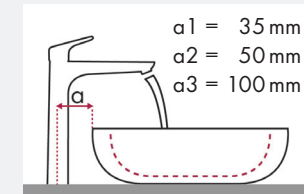

Legend:

- ✓ = Recommended combination
- = Taphole pushed through
- = Prepared taphole
- ⊗ = Without taphole

hangrohe Metris Classic and Roca washbasin

		Java 560 x 475	Selene 510 x 395	Meridian 850 x 460	Diverta 470 x 440	Diverta 750 x 440	Ibis 440 x 310	Victoria 560 x 460	Victoria 650 x 510	The Gap 600 x 470	The Gap 650 x 470
		●	⊗	●	●	●	○	●	●	●	●
		# 7327863000	# 7322307000	# 32724D0000	# 73271110	# 3271100000	# 3208410010	# 3253930000	# 3253910000	# 3274740000	# 3274730000
article no.	article no.										
Metris Classic 100 	# 31075000	✓		✓	✓	✓	✓	✓	✓	✓	✓
	# 31077000	✓		✓	✓	✓	✓	✓	✓	✓	✓
Metris Classic 250 	# 31078000	✓	✓ ^{a2}					✓	✓		
Metris Classic 165mm 	# 31000000						✓ ^{c1}				

Legend:

- ✓ = Recommended combination
- = Taphole pushed through
- = Prepared taphole
- ⊗ = Without taphole

hansgrohe Talis Classic and Roca washbasin

		Java 560 x 475	Selene 510 x 395	Diverta 470 x 440	Diverta 750 x 440	Ibis 440 x 310	Victoria 560 x 460	Victoria 650 x 510
		●	⊗	●	●	○	●	●
		# 7327863000	# 7322307000	# 73271110	# 327110000	# 320841001	# 325393000	# 325391000
article no.								
Talis Classic 80 	# 14111000	✓		✓	✓	✓	✓	✓
	# 14118000	✓		✓	✓	✓	✓	✓
Talis Classic 90 	# 14127000	✓	✓ ^{a2}			✓	✓	✓
Talis Classic 230 	# 14116000	✓	✓ ^{a2}				✓	✓

Legend:

- ✓ = Recommended combination
- = Taphole pushed through
- = Prepared taphole
- ⊗ = Without taphole