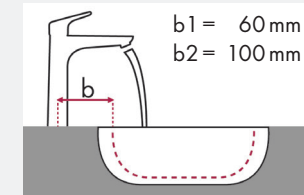

Legend:

- ✓ = Recommended combination
- = Taphole pushed through
- = Prepared taphole
- ⊗ = Without taphole

hangrohe Metris Classic and Roca washbasin

		Java 560 x 475	Selene 510 x 395	Meridian 850 x 460	Diverta 470 x 440	Diverta 750 x 440	Ibis 440 x 310	Victoria 560 x 460	Victoria 650 x 510	The Gap 600 x 470	The Gap 650 x 470
		●	⊗	●	●	●	○	●	●	●	●
		# 7327863000	# 7322307000	# 32724D0000	# 73271110	# 3271100000	# 3208410010	# 3253930000	# 3253910000	# 3274740000	# 3274730000
article no.	article no.										
Metris Classic 100 	# 31075000	✓		✓	✓	✓	✓	✓	✓	✓	✓
	# 31077000	✓		✓	✓	✓	✓	✓	✓	✓	✓
Metris Classic 250 	# 31078000	✓	✓ ^{a2}					✓	✓		
Metris Classic 165mm 	# 31000000						✓ ^{c1}				

Legend:

- ✓ = Recommended combination
- = Taphole pushed through
- = Prepared taphole
- ⊗ = Without taphole

hansgrohe Talis Classic and Roca washbasin

		Java 560 x 475	Selene 510 x 395	Diverta 470 x 440	Diverta 750 x 440	Ibis 440 x 310	Victoria 560 x 460	Victoria 650 x 510
		●	⊗	●	●	○	●	●
		# 7327863000	# 7322307000	# 73271110	# 327110000	# 320841001	# 325393000	# 325391000
article no.								
Talis Classic 80 	# 14111000	✓		✓	✓	✓	✓	✓
	# 14118000	✓		✓	✓	✓	✓	✓
Talis Classic 90 	# 14127000	✓	✓ ^{a2}			✓	✓	✓
Talis Classic 230 	# 14116000	✓	✓ ^{a2}				✓	✓

Legend:

- ✓ = Recommended combination
- = Taphole pushed through
- = Prepared taphole
- ⊗ = Without taphole