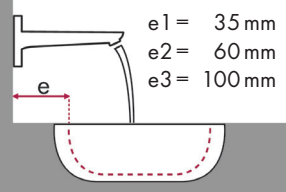

Legend:

- ✓ = Recommended combination
- = Taphole pushed through
- = Prepared taphole
- ⊗ = Without taphole