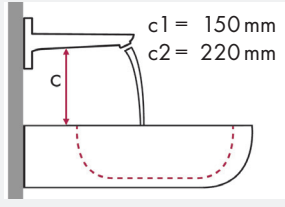

Legend:

- ✓ = Recommended combination
- = Taphole pushed through
- = Prepared taphole
- ⊗ = Without taphole