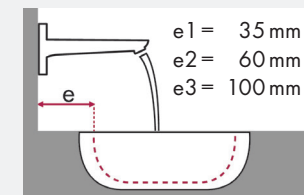

Legend:

- ✓ = Recommended combination
- = Taphole pushed through
- = Prepared taphole
- ⊗ = Without taphole

hangrohe Metris Classic and Roca washbasin

		Java 560 x 475	Selene 510 x 395	Meridian 850 x 460	Diverta 470 x 440	Diverta 750 x 440	Ibis 440 x 310	Victoria 560 x 460	Victoria 650 x 510	The Gap 600 x 470	The Gap 650 x 470
		●	⊗	●	●	●	○	●	●	●	●
		# 7327863000	# 7322307000	# 32724D0000	# 73271110	# 3271100000	# 3208410010	# 3253930000	# 3253910000	# 3274740000	# 3274730000
article no.	article no.										
Metris Classic 100 	# 31075000	✓		✓	✓	✓	✓	✓	✓	✓	✓
	# 31077000	✓		✓	✓	✓	✓	✓	✓	✓	✓
Metris Classic 250 	# 31078000	✓	✓ ^{a2}					✓	✓		
Metris Classic 165mm 	# 31000000						✓ ^{c1}				

Legend:

- ✓ = Recommended combination
- = Taphole pushed through
- = Prepared taphole
- ⊗ = Without taphole

hansgrohe Talis Classic and Roca washbasin

		Java 560 x 475	Selene 510 x 395	Diverta 470 x 440	Diverta 750 x 440	Ibis 440 x 310	Victoria 560 x 460	Victoria 650 x 510
		●	⊗	●	●	○	●	●
		# 7327863000	# 7322307000	# 73271110	# 327110000	# 320841001	# 325393000	# 325391000
article no.								
Talis Classic 80 	# 14111000	✓		✓	✓	✓	✓	✓
	# 14118000	✓		✓	✓	✓	✓	✓
Talis Classic 90 	# 14127000	✓	✓ ^{a2}			✓	✓	✓
Talis Classic 230 	# 14116000	✓	✓ ^{a2}				✓	✓

Legend:

- ✓ = Recommended combination
- = Taphole pushed through
- = Prepared taphole
- ⊗ = Without taphole