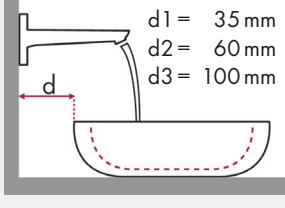

Legend:

- ✓ = Recommended combination
- = Taphole pushed through
- = Prepared taphole
- ⊗ = Without taphole