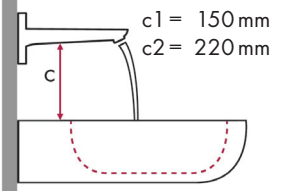

Legend:

- ✓ = Recommended combination
- = Taphole pushed through
- = Prepared taphole
- ⊗ = Without taphole