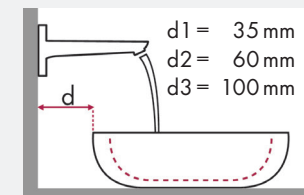

Legend:

- ✓ = Recommended combination
- = Taphole pushed through
- = Prepared taphole
- ⊗ = Without taphole

hangrohe Metris Classic and Roca washbasin

		Java 560 x 475	Selene 510 x 395	Meridian 850 x 460	Diverta 470 x 440	Diverta 750 x 440	Ibis 440 x 310	Victoria 560 x 460	Victoria 650 x 510	The Gap 600 x 470	The Gap 650 x 470
		●	⊗	●	●	●	○	●	●	●	●
		# 7327863000	# 7322307000	# 32724D0000	# 73271110	# 3271100000	# 3208410010	# 3253930000	# 3253910000	# 3274740000	# 3274730000
article no.	article no.										
Metris Classic 100 	# 31075000	✓		✓	✓	✓	✓	✓	✓	✓	✓
	# 31077000	✓		✓	✓	✓	✓	✓	✓	✓	✓
Metris Classic 250 	# 31078000	✓	✓ ^{a2}					✓	✓		
Metris Classic 165mm 	# 31000000						✓ ^{c1}				

Legend:

- ✓ = Recommended combination
- = Taphole pushed through
- = Prepared taphole
- ⊗ = Without taphole

hansgrohe Talis Classic and Roca washbasin

		Java 560 x 475	Selene 510 x 395	Diverta 470 x 440	Diverta 750 x 440	Ibis 440 x 310	Victoria 560 x 460	Victoria 650 x 510
		●	⊗	●	●	○	●	●
		# 7327863000	# 7322307000	# 73271110	# 327110000	# 320841001	# 325393000	# 325391000
article no.								
Talis Classic 80 	# 14111000	✓		✓	✓	✓	✓	✓
	# 14118000	✓		✓	✓	✓	✓	✓
Talis Classic 90 	# 14127000	✓	✓ ^{a2}			✓	✓	✓
Talis Classic 230 	# 14116000	✓	✓ ^{a2}				✓	✓

Legend:

- ✓ = Recommended combination
- = Taphole pushed through
- = Prepared taphole
- ⊗ = Without taphole