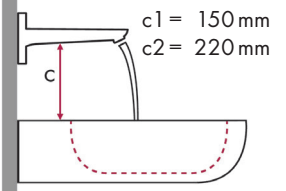

Legend:

- ✓ = Recommended combination
- = Taphole pushed through
- = Prepared taphole
- ⊗ = Without taphole

hangrohe Metris Classic and Roca washbasin

		Java 560 x 475	Selene 510 x 395	Meridian 850 x 460	Diverta 470 x 440	Diverta 750 x 440	Ibis 440 x 310	Victoria 560 x 460	Victoria 650 x 510	The Gap 600 x 470	The Gap 650 x 470
		●	⊗	●	●	●	○	●	●	●	●
		# 7327863000	# 7322307000	# 32724D0000	# 73271110	# 3271100000	# 3208410010	# 3253930000	# 3253910000	# 3274740000	# 3274730000
article no.	article no.										
Metris Classic 100 	# 31075000	✓		✓	✓	✓	✓	✓	✓	✓	✓
	# 31077000	✓		✓	✓	✓	✓	✓	✓	✓	✓
Metris Classic 250 	# 31078000	✓	✓ ^{a2}					✓	✓		
Metris Classic 165mm 	# 31000000						✓ ^{c1}				

Legend:

- ✓ = Recommended combination
- = Taphole pushed through
- = Prepared taphole
- ⊗ = Without taphole

hansgrohe Talis Classic and Roca washbasin

		Java 560 x 475	Selene 510 x 395	Diverta 470 x 440	Diverta 750 x 440	Ibis 440 x 310	Victoria 560 x 460	Victoria 650 x 510
		●	⊗	●	●	○	●	●
		# 7327863000	# 7322307000	# 73271110	# 327110000	# 320841001	# 325393000	# 325391000
article no.								
Talis Classic 80 	# 14111000	✓		✓	✓	✓	✓	✓
	# 14118000	✓		✓	✓	✓	✓	✓
Talis Classic 90 	# 14127000	✓	✓ ^{a2}			✓	✓	✓
Talis Classic 230 	# 14116000	✓	✓ ^{a2}				✓	✓

Legend:

- ✓ = Recommended combination
- = Taphole pushed through
- = Prepared taphole
- ⊗ = Without taphole