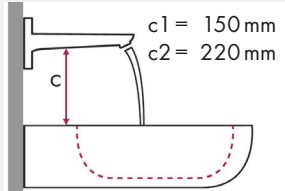

Legend:

- ✓ = Recommended combination
- = Taphole pushed through
- = Prepared taphole
- ⊗ = Without taphole

hangrohe Talis and Roca washbasin

		Java 560 x 475	Selene 510 x 395	Meridian 850 x 460	Diverta 470 x 440	Diverta 750 x 440	Ibis 440 x 310	Victoria 560 x 460	Victoria 650 x 510	The Gap 600 x 470	The Gap 650 x 470
		●	⊗	●	●	●	○	●	●	●	●
		# 7327863000	# 7322307000	# 32724D0000	# 73271110	# 3271100000	# 3208410010	# 3253930000	# 3253910000	# 3274740000	# 3274730000
article no.	article no.										
Talis 80 	# 32040000	✓		✓	✓	✓	✓	✓	✓	✓	✓
	# 32042000 # 32057000										
Talis 80 	# 32041000 # 32130000	✓		✓	✓	✓	✓	✓	✓	✓	✓
	# 32053000	✓						✓	✓		
Talis 150 	# 32052000		✓ ^{a2}								
Talis S 	# 32070000 # 32073000	✓	✓ ^{a2}	✓		✓		✓	✓	✓	✓
	Talis 210 	# 32084000	✓	✓ ^{a2}	✓			✓	✓	✓	✓
# 32082000 # 32080000			✓ ^{a2}	✓			✓	✓	✓	✓	✓
Talis 250 	# 32055000		✓ ^{a2}								
Talis 165mm 	# 31086000		✓ ^{c1} ✓ ^{d2}				✓ ^{c1}				
Talis 225mm 	# 31611000		✓ ^{c1} ✓ ^{d2}								

Legend:

- ✓ = Recommended combination
- = Taphole pushed through
- = Prepared taphole
- ⊗ = Without taphole

hansgrohe Focus and Roca washbasin

		Java 560 x 475	Selene 510 x 395	Meridian 850 x 460	Diverta 470 x 440	Diverta 750 x 440	Ibis 440 x 310	Victoria 560 x 460	Victoria 650 x 510	The Gap 600 x 470	The Gap 650 x 470
		●	⊗	●	●	●	○	●	●	●	●
		# 7327863000	# 7322307000	# 32724D0000	# 73271110	# 3271100000	# 3208410010	# 3253930000	# 3253910000	# 3274740000	# 3274730000
article no.											
Focus 70 	# 31730000										
	# 31132000 # 31130000	✓					✓	✓			
Focus 100 	# 31733000 # 31604000	✓					✓	✓			
	# 31607000 # 31621000	✓	✓ ^{a2}	✓	✓	✓	✓	✓	✓	✓	✓
Focus 190 	# 31517000	✓	✓ ^{a2}	✓	✓	✓	✓	✓	✓	✓	✓
	# 31608000	✓	✓ ^{a2}	✓	✓		✓	✓	✓	✓	✓
Focus 240 	# 31518000	✓	✓ ^{a2}	✓	✓		✓	✓	✓	✓	✓
	# 31609000	✓	✓ ^{a2}	✓				✓	✓	✓	✓
	# 31519000	✓	✓ ^{a2}	✓				✓	✓	✓	✓