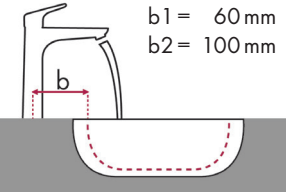

Legend:

- ✓ = Recommended combination
- = Taphole pushed through
- = Prepared taphole
- ⊗ = Without taphole

hangrohe Metris Classic and Roca washbasin

		Java 560 x 475	Selene 510 x 395	Meridian 850 x 460	Diverta 470 x 440	Diverta 750 x 440	Ibis 440 x 310	Victoria 560 x 460	Victoria 650 x 510	The Gap 600 x 470	The Gap 650 x 470
		●	⊗	●	●	●	○	●	●	●	●
		# 7327863000	# 7322307000	# 32724D0000	# 73271110	# 3271100000	# 3208410010	# 3253930000	# 3253910000	# 3274740000	# 3274730000
article no.	article no.										
Metris Classic 100 	# 31075000	✓		✓	✓	✓	✓	✓	✓	✓	✓
	# 31077000	✓		✓	✓	✓	✓	✓	✓	✓	✓
Metris Classic 250 	# 31078000	✓	✓ ^{a2}					✓	✓		
Metris Classic 165mm 	# 31000000						✓ ^{c1}				

Legend:

- ✓ = Recommended combination
- = Taphole pushed through
- = Prepared taphole
- ⊗ = Without taphole

hansgrohe Talis Classic and Roca washbasin

		Java 560 x 475	Selene 510 x 395	Diverta 470 x 440	Diverta 750 x 440	Ibis 440 x 310	Victoria 560 x 460	Victoria 650 x 510
		●	⊗	●	●	○	●	●
		# 7327863000	# 7322307000	# 73271110	# 327110000	# 320841001	# 325393000	# 325391000
article no.								
Talis Classic 80 	# 14111000	✓		✓	✓	✓	✓	✓
	# 14118000	✓		✓	✓	✓	✓	✓
Talis Classic 90 	# 14127000	✓	✓ ^{a2}			✓	✓	✓
Talis Classic 230 	# 14116000	✓	✓ ^{a2}				✓	✓

Legend:

- ✓ = Recommended combination
- = Taphole pushed through
- = Prepared taphole
- ⊗ = Without taphole