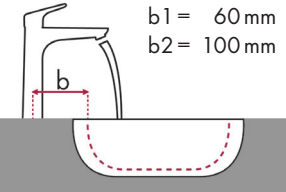

Legend:

- ✓ = Recommended combination
- = Taphole pushed through
- = Prepared taphole
- ⊗ = Without taphole