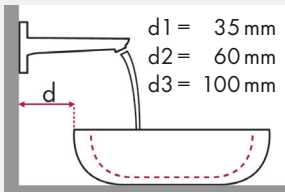

Legend:

- ✓ = Recommended combination
- = Taphole pushed through
- = Prepared taphole
- ⊗ = Without taphole

hangrohe Talis and Roca washbasin

		Java 560 x 475	Selene 510 x 395	Meridian 850 x 460	Diverta 470 x 440	Diverta 750 x 440	Ibis 440 x 310	Victoria 560 x 460	Victoria 650 x 510	The Gap 600 x 470	The Gap 650 x 470
		●	⊗	●	●	●	○	●	●	●	●
		# 7327863000	# 7322307000	# 32724D0000	# 73271110	# 3271100000	# 3208410010	# 3253930000	# 3253910000	# 3274740000	# 3274730000
article no.	article no.										
Talis 80 	# 32040000	✓		✓	✓	✓	✓	✓	✓	✓	✓
	# 32042000 # 32057000										
Talis 80 	# 32041000 # 32130000	✓		✓	✓	✓	✓	✓	✓	✓	✓
	# 32053000	✓						✓	✓		
Talis 150 	# 32052000		✓ ^{a2}								
Talis S 	# 32070000 # 32073000	✓	✓ ^{a2}	✓		✓		✓	✓	✓	✓
	Talis 210 	# 32084000	✓	✓ ^{a2}	✓			✓	✓	✓	✓
# 32082000 # 32080000			✓ ^{a2}	✓			✓	✓	✓	✓	✓
Talis 250 	# 32055000		✓ ^{a2}								
Talis 165mm 	# 31086000		✓ ^{c1} ✓ ^{d2}				✓ ^{c1}				
Talis 225mm 	# 31611000		✓ ^{c1} ✓ ^{d2}								

Legend:

- ✓ = Recommended combination
- = Taphole pushed through
- = Prepared taphole
- ⊗ = Without taphole

hansgrohe Focus and Roca washbasin

		Java 560 x 475	Selene 510 x 395	Meridian 850 x 460	Diverta 470 x 440	Diverta 750 x 440	Ibis 440 x 310	Victoria 560 x 460	Victoria 650 x 510	The Gap 600 x 470	The Gap 650 x 470
		●	⊗	●	●	●	○	●	●	●	●
		# 7327863000	# 7322307000	# 32724D0000	# 73271110	# 3271100000	# 3208410010	# 3253930000	# 3253910000	# 3274740000	# 3274730000
article no.											
Focus 70 	# 31730000										
	# 31132000 # 31130000	✓					✓	✓			
Focus 100 	# 31733000 # 31604000	✓					✓	✓			
	# 31607000 # 31621000	✓	✓ ^{a2}	✓	✓	✓	✓	✓	✓	✓	✓
Focus 190 	# 31517000	✓	✓ ^{a2}	✓	✓	✓	✓	✓	✓	✓	✓
	# 31608000	✓	✓ ^{a2}	✓	✓		✓	✓	✓	✓	✓
Focus 240 	# 31518000	✓	✓ ^{a2}	✓	✓		✓	✓	✓	✓	✓
	# 31609000	✓	✓ ^{a2}	✓				✓	✓	✓	✓
	# 31519000	✓	✓ ^{a2}	✓				✓	✓	✓	✓