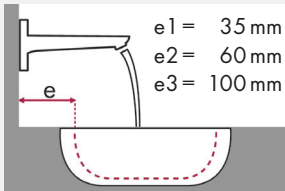

Legend:

- ✓ = Recommended combination
- = Taphole pushed through
- = Prepared taphole
- ⊗ = Without taphole

hangrohe Talis and Roca washbasin

		Java 560 x 475	Selene 510 x 395	Meridian 850 x 460	Diverta 470 x 440	Diverta 750 x 440	Ibis 440 x 310	Victoria 560 x 460	Victoria 650 x 510	The Gap 600 x 470	The Gap 650 x 470
		●	⊗	●	●	●	○	●	●	●	●
		# 7327863000	# 7322307000	# 32724D0000	# 73271110	# 3271100000	# 3208410010	# 3253930000	# 3253910000	# 3274740000	# 3274730000
article no.	article no.										
Talis 80 	# 32040000	✓		✓	✓	✓	✓	✓	✓	✓	✓
	# 32042000 # 32057000										
Talis 80 	# 32041000 # 32130000	✓		✓	✓	✓	✓	✓	✓	✓	✓
	# 32053000	✓						✓	✓		
Talis 150 	# 32052000		✓ ^{a2}								
Talis S 	# 32070000 # 32073000	✓	✓ ^{a2}	✓		✓		✓	✓	✓	✓
	Talis 210 	# 32084000	✓	✓ ^{a2}	✓			✓	✓	✓	✓
# 32082000 # 32080000			✓ ^{a2}	✓			✓	✓	✓	✓	✓
Talis 250 	# 32055000		✓ ^{a2}								
Talis 165mm 	# 31086000		✓ ^{c1} ✓ ^{d2}				✓ ^{c1}				
Talis 225mm 	# 31611000		✓ ^{c1} ✓ ^{d2}								

Legend:

- ✓ = Recommended combination
- = Taphole pushed through
- = Prepared taphole
- ⊗ = Without taphole

hansgrohe Focus and Roca washbasin

		Java 560 x 475	Selene 510 x 395	Meridian 850 x 460	Diverta 470 x 440	Diverta 750 x 440	Ibis 440 x 310	Victoria 560 x 460	Victoria 650 x 510	The Gap 600 x 470	The Gap 650 x 470
		●	⊗	●	●	●	○	●	●	●	●
		# 7327863000	# 7322307000	# 32724D0000	# 73271110	# 3271100000	# 3208410010	# 3253930000	# 3253910000	# 3274740000	# 3274730000
article no.											
Focus 70 	# 31730000										
	# 31132000 # 31130000	✓					✓	✓			
Focus 100 	# 31733000 # 31604000	✓					✓	✓			
	# 31607000 # 31621000	✓	✓ ^{a2}	✓	✓	✓	✓	✓	✓	✓	✓
Focus 190 	# 31517000	✓	✓ ^{a2}	✓	✓	✓	✓	✓	✓	✓	✓
	# 31608000	✓	✓ ^{a2}	✓	✓		✓	✓	✓	✓	✓
Focus 240 	# 31518000	✓	✓ ^{a2}	✓	✓		✓	✓	✓	✓	✓
	# 31609000	✓	✓ ^{a2}	✓				✓	✓	✓	✓
	# 31519000	✓	✓ ^{a2}	✓				✓	✓	✓	✓