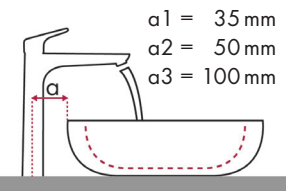

Legend:

- ✓ = Recommended combination
- = Taphole pushed through
- = Prepared taphole
- ⊗ = Without taphole