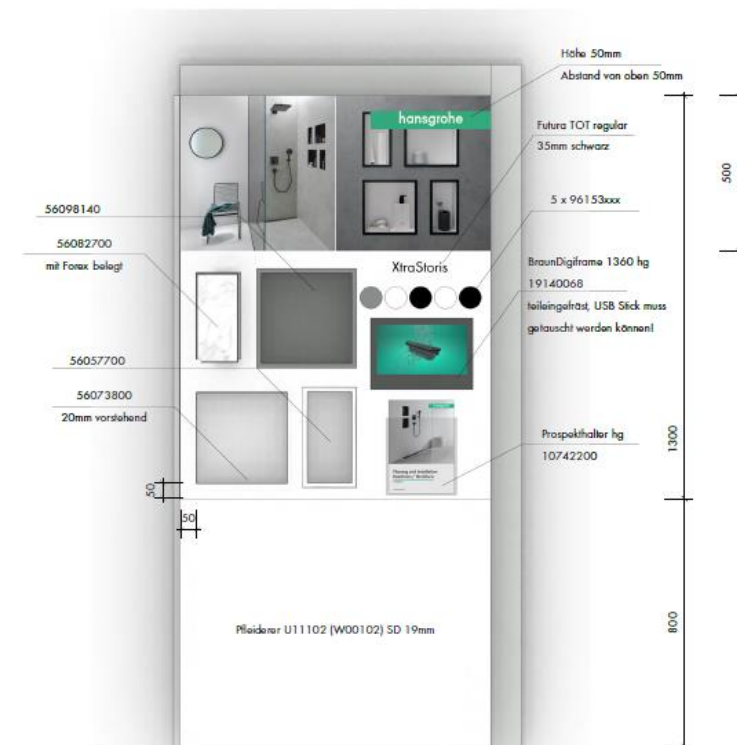

Art. No.: 91236000

Precio: 2.350,-€

Document

ShowTec XtraStoris wall I 1

News Display

Nuevo

91110500 HG ShowTec XtraStoris wall I 1
 Precio: 1116 1120 €

ShowTec RainDrain wall I 1

News Display

Nuevo

91110000 HG ShowTec RainDrain wall I 1
 Precio: **1180 €**

ShowTec RainDrain & XtraStoris free I 1

News Display

Nuevo

91109000 HG ShowTec RainDrain & XtraStoris
free I 1
Precio: 1990 €

RainDrain: ampliación sencilla para ShowTecs

Foam para colocación de ficticios RainDrain Match & RainDrain Fle

Referencia	Descripción
86003735	Floor Board Dummies Match / Flex 700 mm
86003736	Floor Board Dummies Match / Flex 1000 mm

! Floor Board
1000 mm: Encaja perfectamente con los ShowTecs Displays

Size: 500 (d) x 530 (w) x 465 (h) mm

**Please note that the release is granted for countries of the EEA (enlarged EU)*

Art. No.: 91219000

Precio: 570,- €

Kitchen Mixer Display

News Display

Libre

- ✓ flexibility, thanks to rollers that are only visible from the reverse side
- ✓ sBox shown in function
- ✓ back panel with emotional visuals and integrated screen
- ✓ video screen to show the advantages of the sBox in function
- ✓ possibility to show five different faucets - one of them with sBox
- ✓ two additional brochure holders
- ✓ natural look by real wood veneer