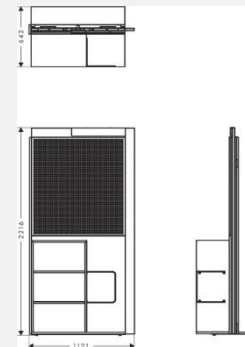

- ✓ Perfectly complements your Showroom
- ✓ Present the hangrohe products in an appealing way
- ✓ Profit from a proven concept
- ✓ Stay flexible and update ShowTec easily
- ✓ Helps you to improve your sales with hangrohe

+ Including 15 hooks