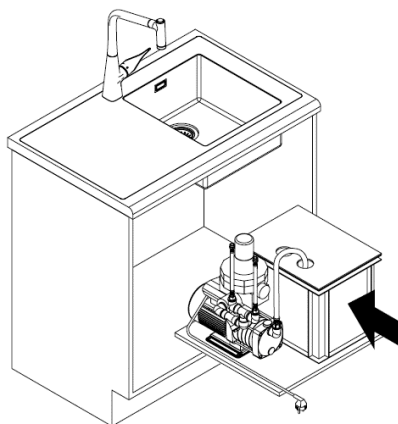

Water supply kit

News Display

- ✓ Show fittings and jet types properly in function - even without direct water connection
- ✓ Adds value in the exhibition, as more products can be experienced in function
- ✓ Perfectly complements your Showroom and helps to improve your sales with Hansgrohe
- ✓ mobile and flexible in use for hansgrohe mixers- not only at POS but also on fairs and shows

Size: 500 (d) x 530 (w) x 465 (h) mm

*Please note that the release is granted for countries of the EEA (enlarged EU)

Art. No.: 91219000

Precio: 570,- €