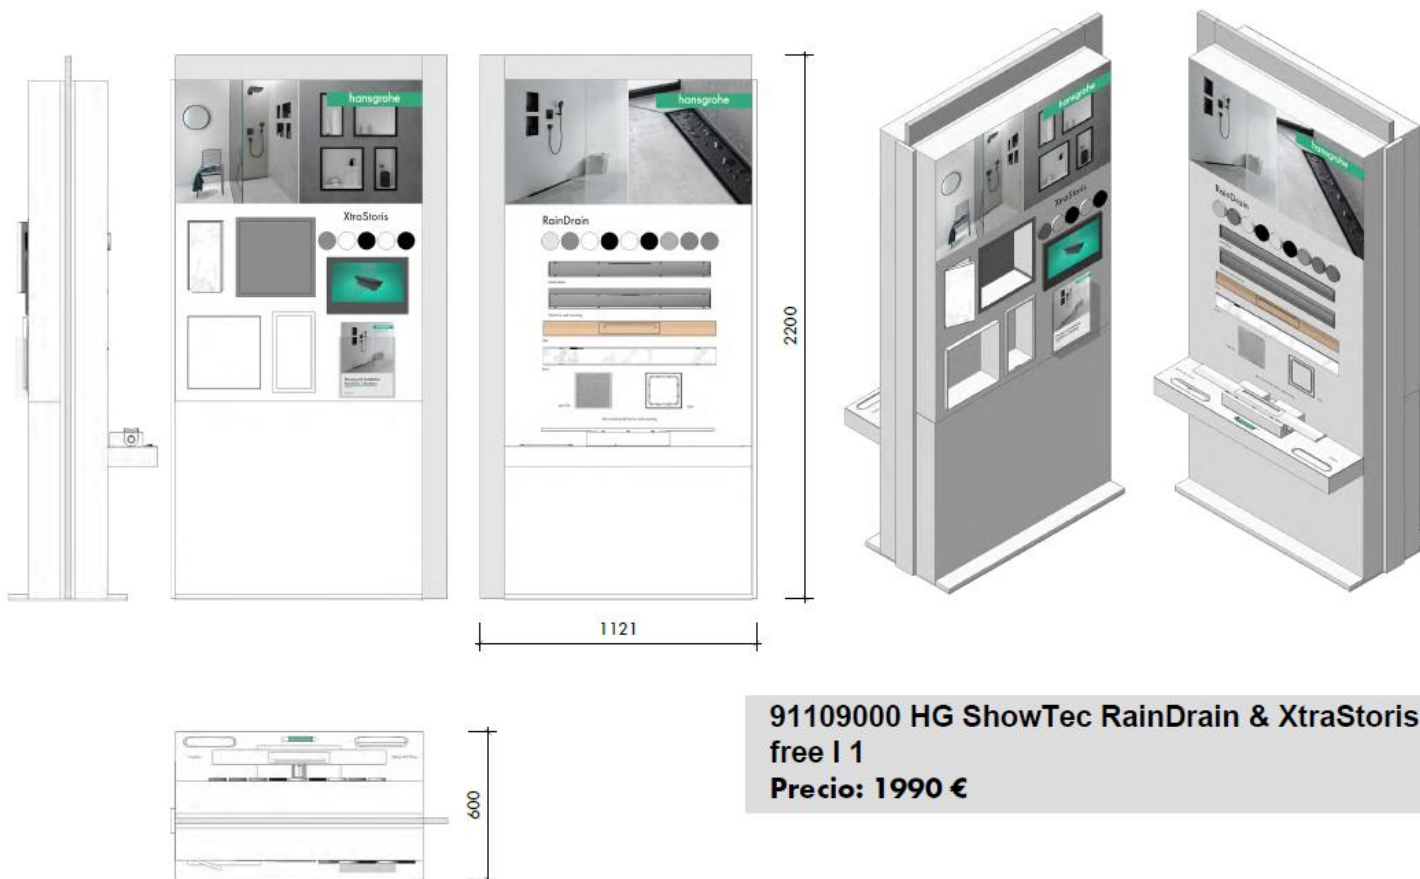

News Display

Nuevo

91110000 HG ShowTec RainDrain wall I 1
 Precio: **1180 €**

ShowTec RainDrain & XtraStoris free I 1

News Display

Nuevo

91109000 HG ShowTec RainDrain & XtraStoris
free I 1
Precio: 1990 €

RainDrain: ampliación sencilla para ShowTecs

Foam para colocación de ficticios RainDrain Match & RainDrain Fle

Referencia	Descripción
86003735	Floor Board Dummies Match / Flex 700 mm
86003736	Floor Board Dummies Match / Flex 1000 mm

! Floor Board
1000 mm: Encaja perfectamente con los ShowTecs Displays

Size: 500 (d) x 530 (w) x 465 (h) mm

**Please note that the release is granted for countries of the EEA (enlarged EU)*

Art. No.: 91219000

Precio: 570,- €

Kitchen Mixer Display

News Display

Libre

- ✓ flexibility, thanks to rollers that are only visible from the reverse side
- ✓ sBox shown in function
- ✓ back panel with emotional visuals and integrated screen
- ✓ video screen to show the advantages of the sBox in function
- ✓ possibility to show five different faucets - one of them with sBox
- ✓ two additional brochure holders
- ✓ natural look by real wood veneer

Dimensions : 500mm x 500mm x 1.530 mm

Art. No.: 91149000

Precio: 518,50€

Individual kitchen Mixer Display

Brand Display

Libre

Configurable

- ✓ flexibility, thanks to rollers that are only visible from the reverse side
- ✓ sBox comparability
- ✓ back panel with emotional visuals and integrated screen
- ✓ video screen to show the advantages of the sBox in function
- ✓ additional brochure holder
- ✓ natural look by real wood veneer