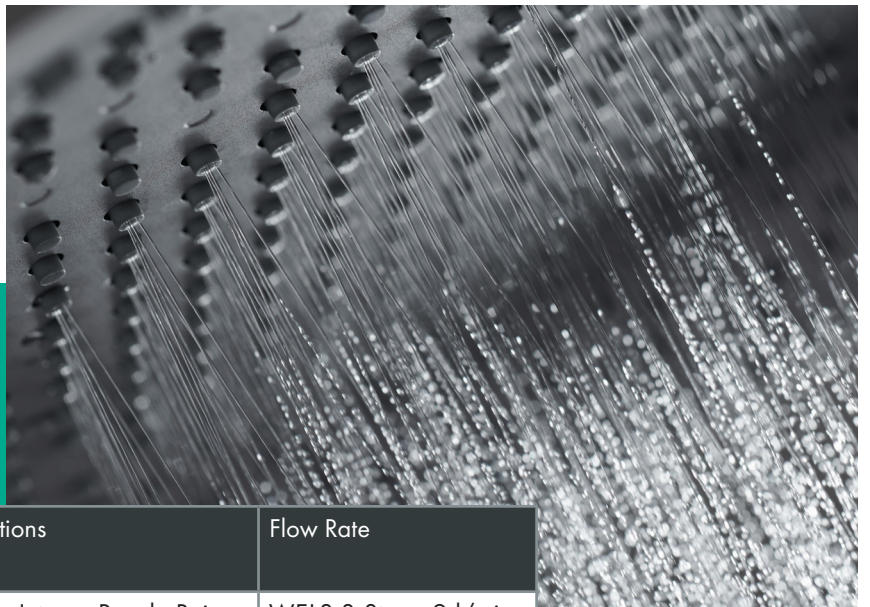

Ceiling	EcoSmart	AirPower	PowderRain	Spray Functions	Flow Rate
	●		●	PowderRain, Intense PowderRain, RainStream	WELS 3 Stars, 9 l/min
	●		●	PowderRain	WELS 3 Stars, 9 l/min
●	●		●	PowderRain	WELS 3 Stars, 9 l/min
●	●	●		RainAir	WELS 3 Stars, 9 l/min
●	●	●		RainAir	WELS 3 Stars, 9 l/min
●		●		RainAir	WELS 3 Stars, 12 l/min
●		●		RainAir	WELS 3 Stars, 12 l/min
●	●	●		RainAir	WELS 3 Stars, 9 l/min
●	●		●	PowderRain	WELS 3 Stars, 9 l/min
●	●		●	PowderRain	WELS 3 Stars, 9 l/min

EcoSmart	Select Button	AirPower	PowderRain	Shower set available	Spray Functions	Flow Rate
●	●		●		PowderRain, Intense PowderRain, MonoRain	WELS 3 Stars, 9 l/min
●			●		PowderRain	WELS 3 Stars, 9 l/min
●	●	●		●	RainAir, CaresseAir, Mix	WELS 3 Stars, 9 l/min
●	●	●		●	Rain, RainAir, WhirlAir	WELS 3 Stars, 9 l/min
●	●	●		●	RainAir, CaresseAir, Mix	WELS 3 Stars, 9 l/min
●	●	●		●	Rain, RainAir, WhirlAir	WELS 3 Stars, 9 l/min
●	●		●	●	PowderRain, Rain, WhirlAir	WELS 3 Stars, 9 l/min