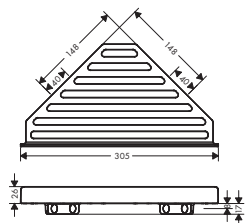

Required parts:

- Adaptor G 3/8 to G 1/2 (Units:1)

93395000	7.27	8.00
----------	------	------

AddStoris Q accessories

Corner basket

- can be used additional as a shelf
- material: metal
- wall-mounted

Finish	Code no.	RRP (ex GST)	RRP (inc GST)
Chrome	41741000	100.91	111.00
Brushed Bronze	41741140	126.36	139.00
Brushed Black Chrome	41741340	126.36	139.00
Matt Black	41741670	126.36	139.00
Brushed Nickel	41741820	126.36	139.00