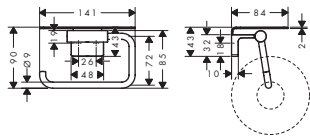

Accessories

Toiletpaper holder with shelf

- wall-mounted
- material: metal
- with mounting material
- concealed fastening
- drilling distance: 26 mm
- diameter drill hole: 6 mm
- Size of shelf: 141 mm

Chrome	41789000	126.36	139.00
Brushed Bronze	41789140	158.18	174.00
Brushed Black Chrome	41789340	158.18	174.00
Matt Black	41789670	158.18	174.00
Brushed Nickel	41789820	158.18	174.00