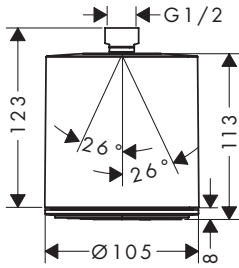

Overhead showers

IMPORTANT NOTE:
MALE CONNECTION
THREAD ON PRODUCT

Wall connector for overhead shower 260

- material: plastic
- connection type: G 1/2 male

Chrome	24149000	180.91	199.00
Brushed Bronze	24149140	226.36	249.00
Brushed Black Chrome	24149340	226.36	249.00
Matt Black	24149670	226.36	249.00