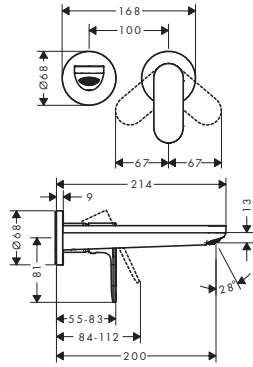

1. **Single lever basin mixer for concealed installation wall-mounted with spout 20,5 cm**
2. consists of: single lever basin mixer for concealed installation wall-mounted, waste set
   - projection: 205 mm
   - spray type: normal spray
   - maximum flow rate at 3 bar: 5 l/min
   - ceramic cartridge
   - temperature limitation adjustable
   - suitable for continuous flow water heaters
   - non-closing waste set
   - material waste set: metal
   - connection type: basic set
   - connection dimension: DN15
   - handle can be positioned on the right or left, depends on the basic set installation
   - <0.25% lead as per Lead Free Watermark certification

Chrome	72528003	340.00	374.00
Brushed Bronze	72528143	476.36	524.00
Brushed Black Chrome	72528343	476.36	524.00
Matt Black	72528673	476.36	524.00
Brushed Nickel	72528823	476.36	524.00

LEAD FREE

Required parts:

· Basic set for single lever basin mixer for concealed installation wall-mounted	13622180	204.55	225.00