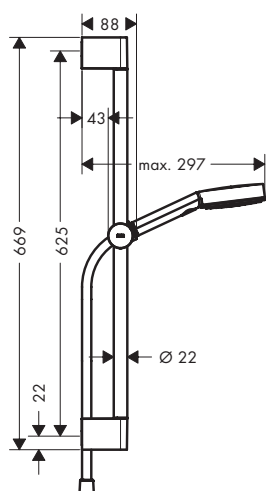

**Shower set 105 1jet with
shower bar 65 cm**

- shower head size: 105 mm
- spray type: PowderRain
- QuickClean: Limescale deposits can simply be rubbed off with your finger
- maximum flow rate at 3 bar: 7,6 l/min
- height-adjustable slider with locking push-button slider
- slider rotatable on the pipe for left or right operation
- wall supports made of plastic
- slider made of plastic/metal
- profile pipe: round
- shower bar diameter: 22 mm
- drilling distance: 625 mm
- shower hose with conical nut on both ends
- pivot connector prevents hose from tangling
- **includes Fixfit S**

Chrome	24311003	135.45	149.00
Matt Black	24311673	171.82	189.00