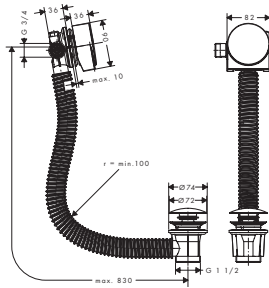

Bathtub filler and push-open waste set

Chrome

58129003 180.91 **199.00**

- suitable for standard bath tubs
- supply hose water connection left DN20
- with integrated overflow
- adjustable direction of water with waterfall spray
- push waste
- complies with AS3718 & WMTS 040

While stocks last. Run out.

Consisting of:

- Finish set bath filler (# 58112000)
- Waste set push-open for bath tubs (# 50107000)

NEW

sBox Finish set square

- consists of: hose box, shower hose, escutcheon
- suitable for rim or tile mounted installation
- 1 function
- sBox for quiet, smooth and protected hose guidance
- connection dimension: DN15
- no additional maintenance opening required
- bath rim width at least 80 mm
- clamping range: 0 - 30 mm
- maximum pull-out length of hand shower: 1,45 m
- removable for service at any time
- protected against backflow, according to DIN EN 1717
- maximum flow rate at 3 bar: 9,5 l/min

Chrome

28010000 908.18 **999.00**

Brushed Bronze

28010140 1,135.45 **1,249.00**

Brushed Black Chrome

28010340 1,135.45 **1,249.00**

Matt Black

28010670 1,135.45 **1,249.00**

Required parts:

- sBox Rim and tile mounted bath basic set 13560180 174.55 **192.00**

Optional parts:

- sBox Installation plate for tile mounted installation 28016000 210.00 **231.00**
- sBox Mounting angle set for installation plate for tile mounted installation 28021000 520.91 **573.00**

- Rim mounted adapter 25° Chrome 28071000 85.45 **94.00**
- Brushed Bronze 28071140 128.18 **141.00**
- Brushed Black Chrome 28071340 128.18 **141.00**
- Matt Black 28071670 128.18 **141.00**