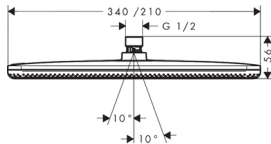

Overhead shower 210/340 1jet

- shower head size: 214 x 343 mm
- spray type: Rain
- maximum flow rate at 3 bar: 9,5 l/min
- DropGuard reduces the dripping after stopping the shower to just a few seconds
- overhead shower angle adjustable
- material spray disc: anodized aluminium
- spray disc surface: graphite
- design cover can be removed easily and without tools for cleaning
- design cover surface: graphite
- design cover conceals the nozzles
- flat, minimalist design
- installation: ceiling or wall
- connection thread: G 1/2

Chrome	24531001	862.73	949.00
Brushed Bronze	24531141	1,078.18	1,186.00
Matt Black	24531671	1,078.18	1,186.00
Brushed Nickel	24531821	1,078.18	1,186.00