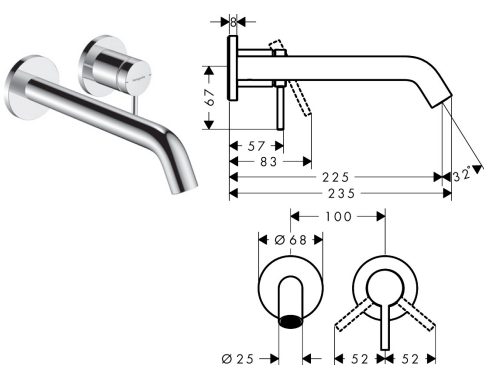

Single lever basin mixer for concealed installation wall-mounted with spout 22,5cm LF

- projection: 225 mm
- maximum flow rate at 3 bar: 4 l/min
- ceramic cartridge
- temperature limitation adjustable
- non-closing waste set
- material waste set: metal
- connection type: basic set
- connection dimension: DN15
- handle can be positioned on the right or left, depending on the basic set installation
- <0.25% lead as per Lead Free Watermark certification

Chrome	73351003	381.82	420.00
Brushed Bronze	73351143	477.27	525.00
Brushed Black Chrome	73351343	477.27	525.00
Matt Black	73351673	477.27	525.00
Brushed Nickel	73351823	477.27	525.00

LEAD FREE

Required parts:

- Basic set for single lever basin mixer for concealed installation wall-mounted 13622180 204.55 **225.00**