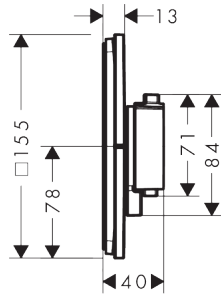

Thermostat for concealed installation for 2 functions

- 2 functions
- simultaneous use of several outlets
- comfortable turning on / off of outlets with large Select-paddle
- water flow control with stop function
- thermostat cartridge, Start/stop valve to operate the functions
- maximum flow rate at 1 bar: 12,7 l/min
- maximum flow rate at 3 bar: 22,1 l/min
- min. operating pressure: 1 bar
- max. operating pressure: 10 bar
- flat escutcheon for more space in the shower
- escutcheon can be aligned by +/- 3°
- easy installation due to pre-assembled function block
- handles always at the same height regardless of the installation depth of the basic set
- Safety stop at 40 °C
- temperature limitation adjustable
- the thermostat offers the possibility for thermal disinfection
- material button: metal
- material handles: metal
- connection type: basic set iBox universal 2
- thermostat is delivered with buttons Rain small, Rain large, hand shower, Waterfall, bath tub

Chrome	15572003	908.18	999.00
Brushed Bronze	15572143	1,135.45	1,249.00
Brushed Black Chrome	15572343	1,135.45	1,249.00
Matt Black	15572673	1,135.45	1,249.00
Brushed Nickel	15572823	1,135.45	1,249.00