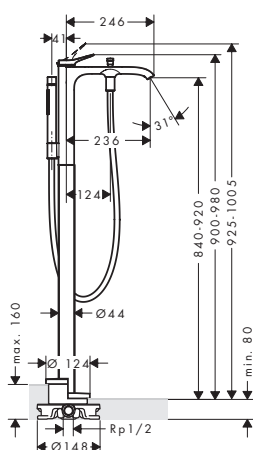

Single lever bath mixer floor-standing

- consists of: single lever bath mixer floor standing, baton hand shower, shower hose, shower holder
- 2 functions
- connection type: basic set
- spray type mixer: WaterfallStream
- spray type hand shower: Rain, Mono
- maximum flow rate at 3 bar: 22,2 l/min
- flow rate for bath spout at 3 bar: 22,2 l/min
- flow rate of hand shower at 3 bar: 6,2 l/min
- min. operating pressure: 1 bar
- max. operating pressure: 10 bar
- ceramic cartridge
- temperature limitation adjustable
- diverter with automatic resetting
- non-return valve
- connection dimension: DN15

Required parts:

- Basic set for bath mixer floor-standing

75445009	3,635.45	3,999.00
75445149	4,130.91	4,544.00
75445349	4,130.91	4,544.00
75445679	4,130.91	4,544.00
75445829	4,130.91	4,544.00

10452180	908.18	999.00

IMPORTANT NOTE:
MALE CONNECTION
THREAD ON PRODUCT

Bath spout

- 1 function
- connection type: G 1/2 male connection
- with escutcheon
- projection 202 mm
- wall-mounted
- maximum flow rate at 3 bar: 24,3 l/min
- spray type: WaterfallStream

75410000	290.91	320.00
75410140	362.73	399.00
75410340	362.73	399.00
75410670	362.73	399.00