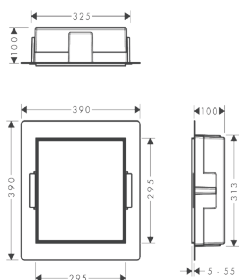

Recessed waste bin with tileable door 300/300/100

Stainless Steel	56089800	908.18	999.00
Matt Black	56089670	908.18	999.00
Matt White	56089700	908.18	999.00

- consists of: wall niche with tileable door, installation set, waste bin, sealing set
- tileable Push-Open door
- depth of the tileable door: 12 mm
- installation depth: 100 mm
- where to use: new construction, renovation
- easy to clean surface
- frameless design
- pre-installed
- wall type: drywall construction, solid wall construction
- material sealing set: Polystyrene (PS)
- material wall niche: Stainless Steel 304 (1.4301)
- capacity: 4 l