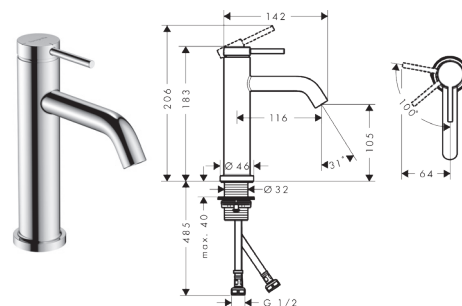

Single lever basin mixer 110 Ecosmart+ without waste set LF

- ComfortZone: 110
- projection: 116 mm
- spout height: 105 mm
- maximum flow rate at 3 bar: 4 l/min
- ceramic cartridge
- temperature limitation adjustable
- connection type: G 1/2 connections
- connection dimension: DN15
- <0.25% lead as per Lead Free Watermark certification

Chrome	73381003	387.27	426.00
Brushed Bronze	73381143	484.55	533.00
Brushed Black Chrome	73381343	484.55	533.00
Matt Black	73381673	484.55	533.00
Brushed Nickel	73381823	484.55	533.00

LEAD FREE