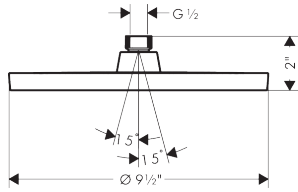

Activera S overhead showers

Overhead shower 240 1jet

- shower head size: 240 mm
- spray type: Rain
- FlexPower: nozzles automatically adjust to water pressure by opening and closing
- QuickClean+: avoid limescale deposits thanks to the elasticity of the nozzles
- maximum flow rate at 3 bar: 9,5 l/min
- overhead shower angle adjustable
- material spray disc: plastic
- installation: ceiling or wall
- connection thread: G 1/2
- connection dimension: DN15

Finish

- Chrome
- Matt Black
- Brushed Nickel

Code no.

- 28056001
- 28056671
- 28056821

RRP (ex GST)

- 393.64
- 491.82
- 491.82

RRP (inc GST)

- **433.00**
- **541.00**
- **541.00**

NEW