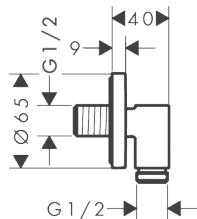

FixFit Fine Q Wall outlet with non-return valve

- slim, minimalist design
- metal connection angle
- material escutcheon: metal
- with non-return valve
- connection type: G 1/2 male
- **wall connection to be plumbed with female thread**

Finish	Code no.	RRP (ex GST)	RRP (inc GST)
Chrome	28884000	99.09	109.00
Brushed Bronze	28884140	123.64	136.00
Brushed Black Chrome	28884340	123.64	136.00
Matt Black	28884670	123.64	136.00

Measurements at scale drawings are in mm.