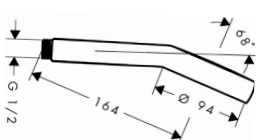

Activera S hand shower

Hand shower 95 1jet

- shower head size: 95 mm
- spray type: Rain
- FlexPower: nozzles automatically adjust to water pressure by opening and closing
- QuickClean+: reduce limescale deposits thanks to the elasticity of the nozzles
- maximum flow rate at 3 bar: 9,5 l/min
- with internal water conduction
- rinseable filter washer
- connection thread: G 1/2

Finish	Code no.	RRP (ex GST)	RRP (inc GST)
Chrome	28031001	44.55	49.00
Matt Black	28031671	56.36	62.00
Brushed Nickel	28031821	56.36	62.00