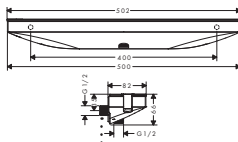

**IMPORTANT NOTE:
MALE CONNECTION
THREAD ON PRODUCT**

Rainfinity FixFit wall outlet porter 500 with shower holder and shelf R

- metal connection angle
- shelf made of safety glass
- surface of the shelf at colour variant -000 = mirror glass, at colour variant -700 = graphite colour, satined
- 500 mm storage shelf
- integrated support function
- plastic connection angle with metal ball joint
- non-return valve
- hose nut: for shower hoses with conical nut on both side
- connection thread G 1/2 **male**
- **wall connection to be plumbed with female thread**

Chrome	26858000	635.45	699.00
Brushed Bronze	26858140	794.55	874.00
Brushed Black Chrome	26858340	794.55	874.00
Matt Black	26858670	794.55	874.00

Required parts:

· Hose connection elbow	93276000	17.27	19.00