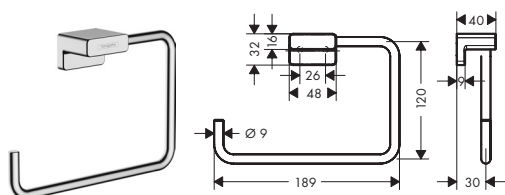

Towel ring

- wall-mounted

Chrome	41754000	80.91	89.00
Brushed Bronze	41754140	100.91	111.00
Brushed Black Chrome	41754340	100.91	111.00
Matt Black	41754670	100.91	111.00
Brushed Nickel	41754820	100.91	111.00

Shower door handle

- thickness of glass: 6 - 12 mm
- diameter drill hole: 6 mm
- drilling distance 350 mm
- can be used simultaneously as a bath towel holder