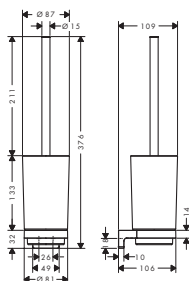

Toiletpaper brush holder wall-mounted

- wall-mounted
- material: metal, glass
- material recess: matt glass
- with removable insert
- with mounting material
- concealed fastening
- drilling distance: 26 mm
- diameter drill hole: 6 mm

Chrome	41782000	125.45	138.00
Brushed Bronze	41782140	156.36	172.00
Brushed Black Chrome	41782340	156.36	172.00
Matt Black	41782670	156.36	172.00

Optional parts:

· Replacement toilet brush with handle	93286000	80.91	89.00