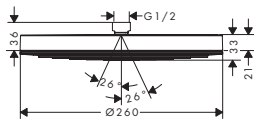

Pulsify S overhead showers

Overhead shower 260 1jet EcoSmart

- shower head size: 260 mm
- spray type: PowderRain
- Fast Drain empties the overhead shower from an angle of 10°
- ball-joint: overhead shower angle adjustable
- material spray disc: plastic
- spray disc surface: graphite
- maximum flow rate at 3 bar: 7,5 l/min
- flow rate PowderRain spray (at 3 bar): 7,5 l/min
- minimum flow pressure: 1,2 bar
- installation: ceiling or wall
- connection thread G 1/2
- connection dimension: DN15

Finish	Code no.	RRP (ex GST)	RRP (inc GST)
Chrome	24141000	453.64	499.00
Brushed Bronze	24141141	567.27	624.00
Brushed Black Chrome	24141341	567.27	624.00
Matt Black	24141671	567.27	624.00
Brushed Nickel	24141821	567.27	624.00