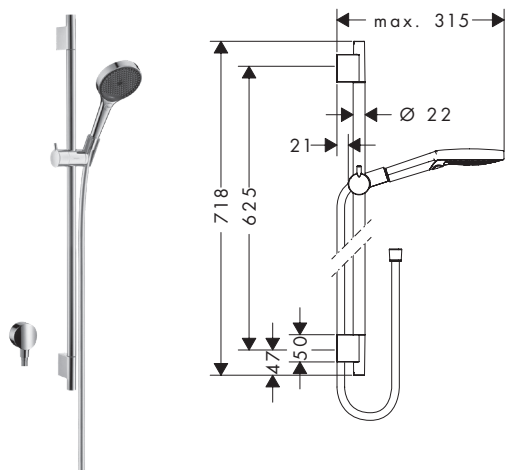

Overhead showers

Ceiling connectors		Finish	Code no.	RRP (ex GST)	RRP (inc GST)	
		Ceiling connector S 10 cm				
		· length: 100 mm	Chrome	27393000	90.00	99.00
		· shaft Ø: 27 mm	Brushed Bronze	27393140	112.73	124.00
		· purpose of use: also usable as an extension	Brushed Black Chrome	27393340	112.73	124.00
		· installation type: exposed installation	Matt Black	27393670	112.73	124.00
· connection thread G 1/2		· connection dimension DN15				
		Ceiling connector Vernis Blend 10cm				
		· length: 100 mm	Chrome	27804003	71.82	79.00
		· shaft Ø: 26 mm	Brushed Bronze	27804143	90.00	99.00
		· installation type: exposed installation	Matt Black	27804673	90.00	99.00
· connection thread G 1/2						
		Ceiling connector S 30 cm				
		· length 300 mm	Chrome	27389000	208.18	229.00
		· material: brass	Brushed Bronze	27389140	260.91	287.00
		· connection thread G 1/2	Brushed Black Chrome	27389340	260.91	287.00
		· connection dimension DN15	Matt Black	27389670	260.91	287.00
			Brushed Nickel	27389820	260.91	287.00
		Ceiling connector Vernis Blend 30 cm				
		· length 300 mm	Chrome	27805003	90.00	99.00
		· material: brass	Brushed Bronze	27805143	112.73	124.00
		· shaft Ø: 26 mm	Matt Black	27805673	112.73	124.00
· connection thread G 1/2						
		Ceiling connector E 30 cm				
		· length 300 mm	Chrome	27388000	226.36	249.00
		· material: brass				
		· connection thread G 1/2				
· connection dimension DN15						

Measurements at scale drawings are in mm.

Rainfinity shower set

Finish

Code no.

RRP
(ex GST)

RRP
(inc GST)

Shower set 130 3jet with shower bar 65cm

- shower head size: 130 mm
- spray type: Mono, PowderRain, IntensePowderRain
- convenient diversion via Select button
- pivot connector prevent hose from tangling
- 90° position adjustable hand shower holder, pivots left and right, up and down
- maximum flow rate at 3 bar: 9 l/min
- wall bar type: chrome-plated brass pipe
- bar width: 22 mm
- fully chrome-plated shower slide
- slide inclination angle steplessly adjustable