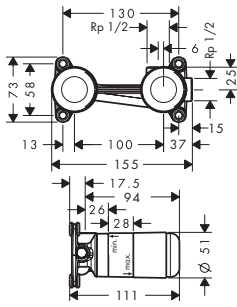

Basic sets and wastes

Basic set for single lever basin mixer for concealed installation wall-mounted

- scope of supply: with flush valve
- variable positioning of the mixer system, can be left or right of the spout
- connection dimension: DN15

13622180 204.55 **225.00**