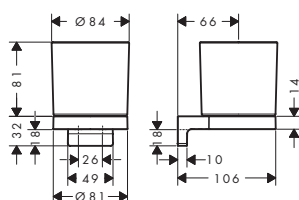

Toothbrush tumbler

- wall-mounted
- material: metal, matt glass
- holder material: metal
- with mounting material
- concealed fastening
- drilling distance: 26 mm
- diameter drill hole: 6 mm

Chrome	41769000	71.82	79.00
Brushed Bronze	41769140	90.00	99.00
Brushed Black Chrome	41769340	90.00	99.00
Matt Black	41769670	90.00	99.00
Brushed Nickel	41769820	90.00	99.00

NEW