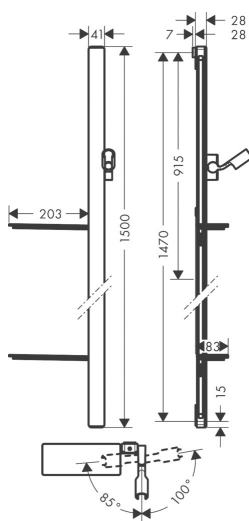

Unica E shower bar

Shower bar E 150 cm with shower hose

- pivot connectors prevent hose from tangling
- 90° position adjustable slider, pivots left and right, up and down
- shelf: shelf made of safety glass
- wall bar type: flat aluminium profile with safety glass finish
- 41 mm
- fully chrome-plated shower slide
- self-locking slide
- slide inclination angle steplessly adjustable
- wall supports of plastic
- 2x Casetta' E soap dish
- finish: chrome, white or black

Finish	Code no.	RRP (ex GST)	RRP (inc GST)
Chrome	27645000	499.09	549.00

While stocks last. Run out.

Alternative sizes:

· Shower bar E 90 cm with shower hose	Chrome	27640000	362.73	399.00
	White/Chrome	27640400	362.73	399.00