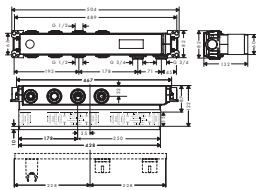

Required parts:

· Basic set for 2 functions	15310180	817.27	899.00

Basic set for 2 functions

- 2 outlets
- connection thread Rp 3/4
- installation depth: 87 - 122 mm
- horizontal installation
- sound-decoupled installation
- connection dimension: DN15/ DN20

15310180	817.27	899.00