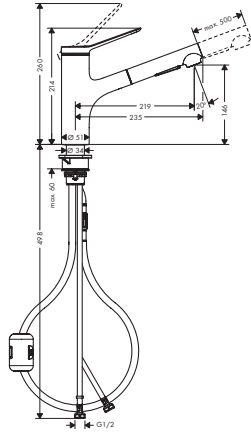

Finish	Code no.	RRP (ex GST)	RRP (inc GST)
Chrome	14803003	499.09	549.00

LEAD FREE

Zesis M33 kitchen mixers

M33 Single lever kitchen mixer 150, pull-out spray, 2jet

- ComfortZone 150
- swivel range 150°
- laminar spray, shower spray
- lockable shower spray, spray returns through pressing spray diverter and spray returns automatically through handle closing
- quick connect hose
- connection dimension: DN15
- ceramic cartridge
- connection type: G 1/2 connections
- temperature limitation adjustable
- integrated non-return valve
- suitable for continuous flow water heaters
- extension length up to 50 cm
- <0.25% lead as per Lead Free Watermark certification