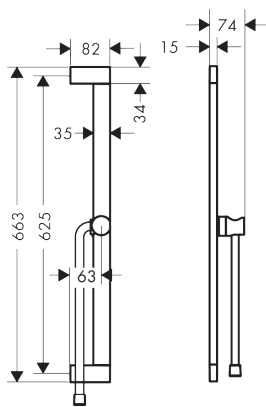

Shower bar Unica E Puro 65 cm with easy slide hand shower holder and Isiflex shower hose 160cm

- consists of: shower bar, slider, shower hose
- swivelling shower bar
- pivot connector prevents hose from tangling
- pipe length: 663 mm
- profile pipe: cubic
- drilling distance: 625 mm
- shower hose length: 1600 mm
- slider for right- and left-hand installation
- slider with locking mechanism
- slider steplessly adjustable
- wall supports made of plastic
- metal hand shower holder

Chrome	24404000	271.82	299.00
Brushed Bronze	24404140	340.00	374.00
Brushed Black Chrome	24404340	340.00	374.00
Matt Black	24404670	340.00	374.00

Alternative size:

- Shower bar Unica E Puro 90 cm with easy slide hand shower holder and Isiflex shower hose 160 cm

Chrome	24403000	317.27	349.00
Brushed Bronze	24403140	397.27	437.00
Brushed Black Chrome	24403340	397.27	437.00
Matt Black	24403670	397.27	437.00

NEW