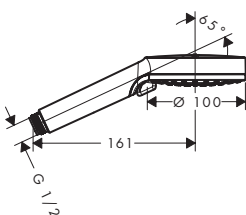

Crometta hand shower

Hand shower Vario EcoSmart+ 6 l/min

- shower head size: 100 mm
- spray type adjustment by turning spray disc
- spray type: Rain, IntenseRain
- maximum flow rate at 3 bar: 5,7 l/min
- with internal water conduction
- rinseable dirt filter
- connection thread G 1/2
- connection dimension: DN15

Finish	Code no.	RRP (ex GST)	RRP (inc GST)
White/Chrome	26336400	35.45	39.00