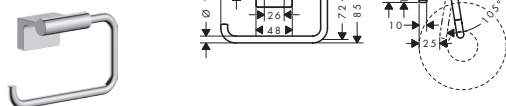

Grab bar

- wall-mounted
- material: metal
- length: 340 mm
- with mounting material
- concealed fastening
- drilling distance: 306 mm
- diameter drill hole: 6 mm

Chrome	41764000	135.45	149.00
Brushed Bronze	41764140	169.09	186.00
Brushed Black Chrome	41764340	169.09	186.00
Matt Black	41764670	169.09	186.00
Brushed Nickel	41764820	169.09	186.00

NEW