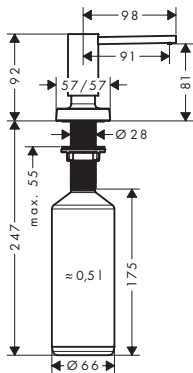

A71 Soap/ lotion dispenser

- suitable for matched design to selected kitchen mixers
- projection 91 mm
- material: durable metal construction
- non-corroding outlet pipe
- filling capacity 500 ml
- dosage 2 ml
- easy to fill up from the top
- for installation in worktops up to 55 mm
- easy installation without tools needed
- mounting hole with 28 - 35 mm diameter needed

Chrome	40468000	90.00	99.00
Stainless Steel Optic	40468800	108.18	119.00
Matt Black	40468670	108.18	119.00