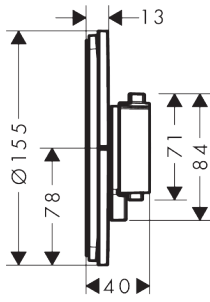

Thermostatic mixers / valves

Thermostat for concealed installation for 1 function and additional outlet

- 1 function
- comfortable turning on / off of one outlet with large Select-paddle
- water flow control with stop function
- thermostat cartridge, Start/stop valve to operate the functions
- flow rate upper outlet: 22 l/min
- flow rate lower outlet: 28 l/min
- min. operating pressure: 1 bar
- max. operating pressure: 10 bar
- flat escutcheon for more space in the shower
- escutcheon can be aligned by +/- 3°
- easy installation due to pre-assembled function block
- handles always at the same height regardless of the installation depth of the basic set
- Safety stop at 40 °C
- temperature limitation adjustable
- the thermostat offers the possibility for thermal disinfection
- material button: metal
- material handles: metal
- connection type: basic set iBox universal 2
- thermostat is delivered with button On/Off

Chrome	15562003	817.27	899.00
Brushed Bronze	15562143	1,021.82	1,124.00
Brushed Black Chrome	15562343	1,021.82	1,124.00
Matt Black	15562673	1,021.82	1,124.00
Brushed Nickel	15562823	1,021.82	1,124.00

Required parts:

- iBox universal 2 Basic set 01500180 172.73 **190.00**