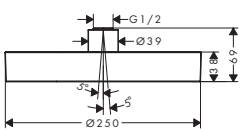

Overhead shower 250 1jet

- spray type: PowderRain
- shower head size: 250 mm
- ball-joint: overhead shower angle (2 x 5°) adjustable
- maximum flow rate at 3 bar: 9 l/min
- spray disc surface: graphite
- material spray disc: aluminium
- overhead shower removable for cleaning
- installation: ceiling or wall, Tool-free assembly and disassembly
- connection thread G 1/2
- connection dimension: DN15

Chrome	26228001	1,090.00	1,199.00
Brushed Bronze	26228141	1,362.73	1,499.00
Brushed Black Chrome	26228341	1,362.73	1,499.00
Matt Black	26228671	1,362.73	1,499.00
Brushed Nickel	26228821	1,362.73	1,499.00

Measurements at scale drawings are in mm.