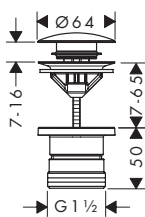

Waste set push-open for basin mixers

- operation with pressure plug
- for basins with overflow hole
- brass
- drain plug material brass

Chrome	50130003	71.82	79.00
Brushed Bronze	50130143	90.00	99.00
Brushed Black Chrome	50130343	90.00	99.00
Matt Black	50130673	90.00	99.00
Brushed Nickel	50130823	90.00	99.00