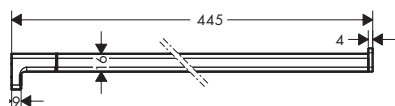

Towel holder twin-handle

- wall-mounted
- length 445 mm

Chrome	41770000	126.36	139.00
Brushed Bronze	41770140	158.18	174.00
Brushed Black Chrome	41770340	158.18	174.00
Matt Black	41770670	158.18	174.00
Brushed Nickel	41770820	158.18	174.00