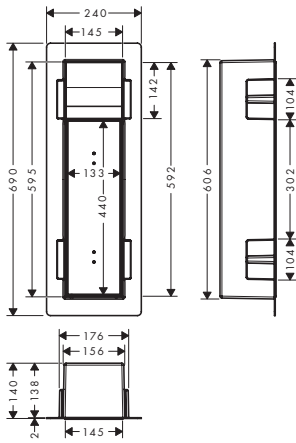

XtraStoris Rock accessories

NEW

Recessed toilet brush holder with toilet paper holder and tileable door

- consists of: wall niche with tileable door, toilet brush holder, toilet brush, toilet paper roll holder, installation set, sealing set
- tileable Push-Open door
- door hinge: left
- depth of the tileable door: 12 mm
- installation depth: 140 mm
- where to use: new construction, renovation
- easy to clean surface
- easy adjustment to tile thickness
- frameless design
- wall type: drywall construction, solid wall construction
- material sealing set: Polystyrene (PS)
- material wall niche: Stainless Steel 304 (1.4301)
- door stop can be changed before installation
- material of the brush holder plastic, chromed
- dimensions wall niche: 595 x 145 x 140 (HxWxD)
- required dimensions for installation set: 606 x 176 x 140 mm (HxWxD)

Finish	Code no.	RRP (ex GST)	RRP (inc GST)
Stainless Steel	56062800	1,362.73	1,499.00
Matt Black	56062670	1,362.73	1,499.00
Matt White	56062700	1,362.73	1,499.00