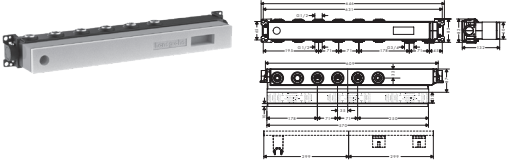

Required parts:

- Basic set for 4 functions

15312180 1,180.91 **1,299.00**

Basic set for 4 functions

- 4 outlets
- connection thread Rp 3/4
- installation depth: 87 - 122 mm
- horizontal installation
- sound-decoupled installation
- connection dimension: DN15/ DN20

15312180 1,180.91 **1,299.00**