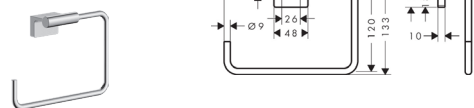

Towel holder twin-handle

- wall-mounted
- material: metal
- holder material: metal
- fixed
- length: 441 mm
- with mounting material
- drilling distance: 26 mm
- diameter drill hole: 6 mm
- concealed fastening

Chrome	41787000	126.36	139.00
Brushed Bronze	41787140	158.18	174.00
Brushed Black Chrome	41787340	158.18	174.00
Matt Black	41787670	158.18	174.00
Brushed Nickel	41787820	158.18	174.00

NEW