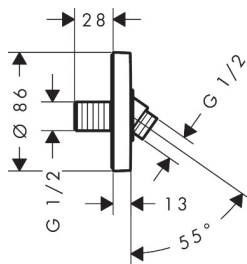

Optional parts:

- Wall connector for overhead shower 95

- Chrome
- Matt Black

- 28099000
- 28099670

- 62.73
- 78.18

- **69.00**
- **86.00**

NEW

Wall connector for overhead shower 95

- material: plastic
- suitable for: Activera overhead shower 95
- connection type: G 1/2 male

- Chrome
- Matt Black

- 28099000
- 28099670

- 62.73
- 78.18

- **69.00**
- **86.00**