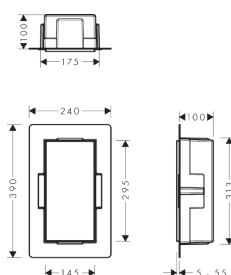

XtraStoris Minimal accessories

NEW

**Wall niche frameless
300/150/100**

- consists of: wall niche frameless, installation set, sealing set
- installation depth: 100 mm
- where to use: new construction, renovation
- variable installation depth
- easy to clean surface
- installable flush with the wall or as a design element sticking out (up to 55 mm)
- frameless design
- suitable for use in wet areas
- easy adjustment to tile thickness
- wall type: drywall construction, solid wall construction
- material sealing set: Polystyrene (PS)
- material wall niche: Stainless Steel 304 (1.4301)
- dimensions wall niche: 300 x 150 x 100 mm (HxWxD)
- required dimensions for installation set: 313 x 175 x 100 mm (HxWxD)

Finish	Code no.	RRP (ex GST)	RRP (inc GST)
Stainless Steel	56070800	544.55	599.00
Matt Black	56070670	544.55	599.00
Matt White	56070700	544.55	599.00