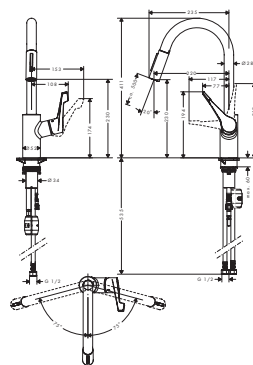

Cento Variac kitchen mixer

Single lever kitchen mixer XL, pullout spray, 2jet

- ComfortZone 230
- Swivel range 150°
- 2 spray pull-out spout: normal spray, shower spray
- Convenient spray selection with toggle
- Extension hose length up to 50 cm
- High clearance goose neck tap (230mm) ideal for filling large containers or pots
- Ceramic cartridge with Eco handle position for a reduced flowrate by up to 50%
- Connection type: G 1/2 connections
- Temperature limitation adjustable
- Suitable for continuous flow water heaters
- <0.25% lead as per Lead Free Watermark certification

Finish	Code no.	RRP (ex GST)	RRP (inc GST)
Chrome	14803003	499.09	549.00

LEAD FREE