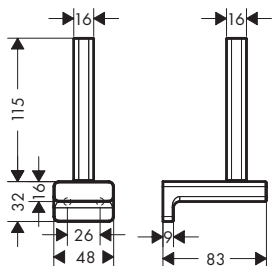

Accessories

Spare roll holder

- wall-mounted

Chrome	41756000	89.09	98.00
Brushed Bronze	41756140	110.91	122.00
Brushed Black Chrome	41756340	110.91	122.00
Matt Black	41756670	110.91	122.00
Brushed Nickel	41756820	110.91	122.00