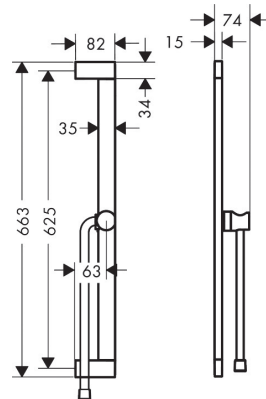

Shower bar Unica S Puro 65 cm with easy slide hand shower holder and Isiflex shower hose 160cm

- consists of: shower bar, slider, shower hose
- swivelling shower bar
- pivot connector prevents hose from tangling
- for shower hoses with a conical nut
- pipe length: 663 mm
- profile pipe: round
- drilling distance: 625 mm
- shower hose length: 1600 mm
- slider for right- and left-hand installation
- slider with locking mechanism
- slider steplessly adjustable
- wall supports made of plastic
- slider made of plastic/metal

Chrome	24402000	271.82	299.00
Brushed Bronze	24402140	340.00	374.00
Brushed Black Chrome	24402340	340.00	374.00
Matt Black	24402670	340.00	374.00

Alternative size:

- Shower bar Unica S Puro 90 cm with easy slide hand shower holder and Isiflex shower hose 160 cm

Chrome	24405000	317.27	349.00
Brushed Bronze	24405140	397.27	437.00
Brushed Black Chrome	24405340	397.27	437.00
Matt Black	24405670	397.27	437.00

Measurements at scale drawings are in mm.