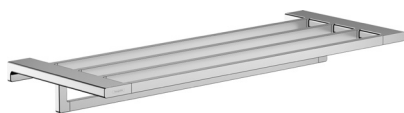

Accessories

Towel rack with towel holder

- drilling distance 630 mm
- wall-mounted
- length 648 mm