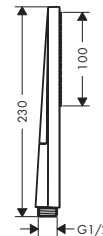

Pulsify E hand shower

Baton hand shower 100 1jet

- shower head size: 98 x 24 mm
- spray type: PowderRain
- maximum flow rate at 3 bar: 8 l/min
- rinseable sieve insert
- connection thread G 1/2
- suitable for continuous flow water heaters

Finish	Code no.	RRP (ex GST)	RRP (inc GST)
Chrome	24320000	152.73	168.00
Brushed Bronze	24320140	190.91	210.00
Matt Black	24320670	190.91	210.00

While stocks last. Run out.