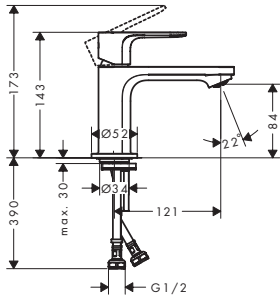

Rebris S basin

Single lever basin mixer 80 without waste set

- ComfortZone 80
- projection: 121 mm
- spray type: normal spray
- ceramic cartridge
- temperature limitation adjustable
- suitable for continuous flow water heaters
- connection type: G ½ connections
- connection dimension: DN15

Finish	Code no.	RRP (ex GST)	RRP (inc GST)
Chrome	72512003	235.45	259.00
Brushed Bronze	72512143	294.55	324.00
Brushed Black Chrome	72512343	294.55	324.00
Matt Black	72512673	294.55	324.00
Brushed Nickel	72512823	294.55	324.00

LEAD FREE