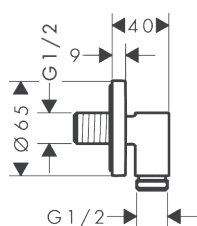

FixFit Fine E Wall outlet with non-return valve

- slim, minimalist design
- metal connection angle
- material escutcheon: metal
- with non-return valve
- connection type: G 1/2 male
- **wall connection to be plumbed with female thread**

Finish	Code no.	RRP (ex GST)	RRP (inc GST)
Chrome	28883000	99.09	109.00
Brushed Bronze	28883140	123.64	136.00
Brushed Black Chrome	28883340	123.64	136.00
Matt Black	28883670	123.64	136.00