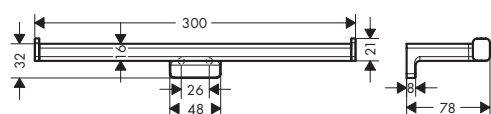

Double roll holder
· wall-mounted
· for 2 paper rolls

Chrome	41748000	89.09	98.00
Brushed Bronze	41748140	110.91	122.00
Brushed Black Chrome	41748340	110.91	122.00
Matt Black	41748670	110.91	122.00
Brushed Nickel	41748820	110.91	122.00