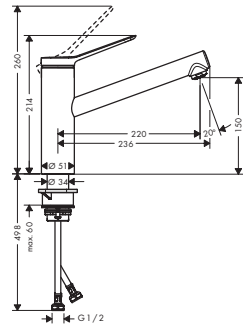

M33 Single lever kitchen mixer 150, 1jet

- ComfortZone 150
- swivel range adjustable in 3 steps 60°, 110° or 360°
- normal spray
- connection dimension: DN15
- ceramic cartridge
- connection type: G 1/2 connections
- temperature limitation adjustable
- suitable for continuous flow water heaters
- <0.25% lead as per Lead Free Watermark certification

Finish	Code no.	RRP (ex GST)	RRP (inc GST)
Chrome	74802003	347.27	382.00
Matt Black	74802673	435.45	479.00
Stainless Steel	74802803	435.45	479.00

LEAD FREE