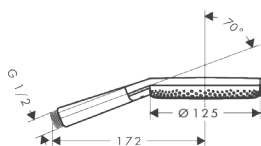

Raindance Alive Select S hand shower

Hand shower 125 3jet

- shower head size: 125 mm
- spray type: RainAir, PowderRain, Massage spray
- convenient spray selection via Select button
- QuickClean: Limescale deposits can simply be rubbed off with your finger
- maximum flow rate at 3 bar: 9,5 l/min
- design cover conceals the nozzles
- design cover can be removed easily and without tools for cleaning
- design cover surface: graphite
- with internal water conduction
- rinseable filter washer
- connection thread: G 1/2

Finish	Code no.	RRP (ex GST)	RRP (inc GST)
Chrome	24511001	271.82	299.00
Brushed Bronze	24511141	340.00	374.00
Matt Black	24511671	340.00	374.00
Brushed Nickel	24511821	340.00	374.00