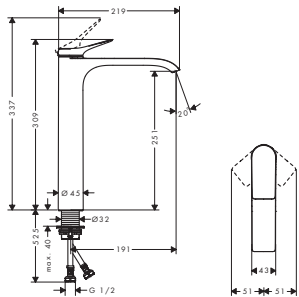

Single lever basin mixer 250 without waste set

- ComfortZone 250
- projection 191 mm
- spray type: WaterfallStream
- ceramic cartridge
- temperature limitation adjustable
- suitable for continuous flow water heaters
- connection type: G 1/2 connections
- connection dimension: DN15

Finish	Code no.	RRP (ex GST)	RRP (inc GST)
Chrome	75045003	627.27	690.00
Brushed Bronze	75045143	712.73	784.00
Brushed Black Chrome	75045343	712.73	784.00
Matt Black	75045673	712.73	784.00
Brushed Nickel	75045823	712.73	784.00

LEAD FREE