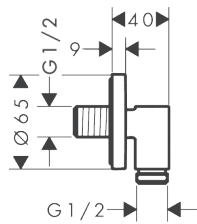

FixFit

FixFit Fine S Wall outlet with non-return valve

- slim, minimalist design
- metal connection angle
- material escutcheon: metal
- with non-return valve
- connection type: G 1/2 male
- **wall connection to be plumbed with female thread**

Finish	Code no.	RRP (ex GST)	RRP (inc GST)
Chrome	28882000	99.09	109.00
Brushed Bronze	28882140	123.64	136.00
Brushed Black Chrome	28882340	123.64	136.00
Matt Black	28882670	123.64	136.00