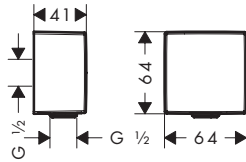

FixFit Square

- 1/2" male/female elbow
- with non return valve
- connection dimension DN15
- connection thread G 1/2

Chrome	26455003	27.27	30.00
Brushed Black Chrome	26455343	33.64	37.00
Matt Black	26455673	33.64	37.00