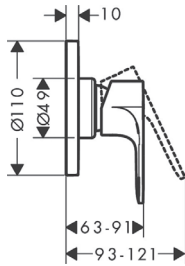

Single lever shower mixer for concealed installation

- 1 function
- maximum flow rate at 3 bar: 28,7 l/min
- connection type: basic set
- min. operating pressure: 1 bar
- max. operating pressure: 10 bar

Chrome	72649000	112.73	124.00
Brushed Bronze	72649140	140.91	155.00
Brushed Black Chrome	72649340	140.91	155.00
Matt Black	72649670	140.91	155.00
Brushed Nickel	72649820	140.91	155.00

Required parts:

· Basic set for single lever shower Mixer for concealed installation	13620180	181.82	200.00