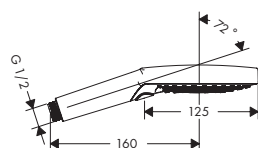

Raindance Select S hand showers

Hand shower 120 3jet EcoSmart

- spray type: Rain, RainAir, Whirl
- convenient spray selection via Select button
- spray disc surface: easy cleanable plastic spray disc
- QuickClean: Limescale deposits can simply be rubbed off with your finger
- maximum flow rate at 3 bar: 8,5 l/min
- rinseable filter washer
- connection thread: G 1/2

Finish	Code no.	RRP (ex GST)	RRP (inc GST)
Brushed Nickel	26531823	282.73	311.00

While stocks last. Run out.