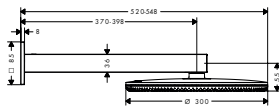

Raindance Alive S overhead showers

Overhead shower 300 2jet with shower arm

- consists of: overhead shower, shower arm
- shower head size: 300 mm
- spray type: Rain, PowderRain
- maximum flow rate at 3 bar: 9,5 l/min
- DropGuard reduces the dripping after stopping the shower to just a few seconds
- material spray disc: anodized aluminium
- spray disc surface: graphite
- design cover can be removed easily and without tools for cleaning
- design cover surface: graphite
- design cover conceals the nozzles
- flat, minimalist design
- shower arm length: 390 mm

Finish	Code no.	RRP (ex GST)	RRP (inc GST)
Chrome	24541001	1,817.27	1,999.00
Brushed Bronze	24541141	2,271.82	2,499.00
Matt Black	24541671	2,271.82	2,499.00
Brushed Nickel	24541821	2,271.82	2,499.00

Required parts:

· Basic set for overhead shower 2jet	24573180	204.55	225.00