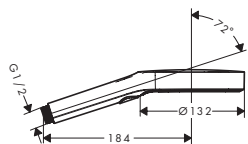

Rainfinity hand showers

Hand shower 130 3jet EcoSmart

- shower head size: 132 mm
- spray type: PowderRain, Intense PowderRain, MonoRain
- convenient spray selection via Select button
- spray disc surface: easy cleanable aluminium spray disc, graphite
- FlexPower: nozzles automatically adjust to water pressure by opening and closing
- QuickClean+: reduce limescale deposits thanks to the elasticity of the nozzles
- maximum flow rate at 3 bar: 9,5 l/min
- rinseable filter washer
- connection thread: G 1/2

Finish	Code no.	RRP (ex GST)	RRP (inc GST)
Chrome	26864001	307.27	338.00
Brushed Bronze	26864141	384.55	423.00
Brushed Black Chrome	26864341	384.55	423.00
Matt Black	26864671	384.55	423.00
Brushed Nickel	26864821	384.55	423.00