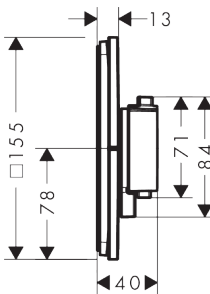

ShowerSelect Comfort E thermostats

Thermostat for concealed installation for 1 function

- simultaneous use of several outlets
- 1 function
- comfortable turning on / off of one outlet with large Select-paddle
- water flow control with stop function
- thermostat cartridge, Start/stop valve to operate the functions
- maximum flow rate at 1 bar: 10,8 l/min
- maximum flow rate at 3 bar: 20,3 l/min
- min. operating pressure: 1 bar
- max. operating pressure: 10 bar
- flat escutcheon for more space in the shower
- escutcheon can be aligned by +/- 3°
- easy installation due to pre-assembled function block
- handles always at the same height regardless of the installation depth of the basic set
- Safety stop at 40 °C
- temperature limitation adjustable
- the thermostat offers the possibility for thermal disinfection
- material button: metal
- material handles: metal
- connection type: basic set

Finish	Code no.	RRP (ex GST)	RRP (inc GST)
Chrome	15571003	817.27	899.00
Brushed Bronze	15571143	1,021.82	1,124.00
Brushed Black Chrome	15571343	1,021.82	1,124.00
Matt Black	15571673	1,021.82	1,124.00
Brushed Nickel	15571823	1,021.82	1,124.00

Required parts:

- iBox universal 2 Basic set 01500180 172.73 **190.00**

Measurements at scale drawings are in mm.