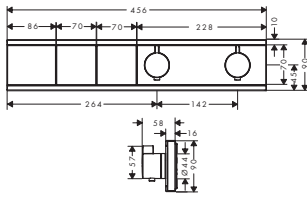

RainSelect thermostats

RainSelect Thermostat for concealed installation for 2 functions

- 2 functions
- simultaneous use of several outlets
- Select push-button on/off control for 2 outlets
- depending on volume flow and installation situation approx. 50% flow rate reduction and integrated shut off function
- thermostat cartridge, Start/stop valve to operate the functions
- flow rate per outlet: 26 l/min
- flow rate by simultaneous use of all outlets: 38 l/min
- maximum flow rate at 3 bar: 38 l/min
- min. operating pressure: 1 bar
- max. operating pressure: 10 bar
- safety stop at 40° C
- temperature limitation adjustable
- non-return valve
- connection type: basic set
- thermostat is delivered with buttons handshower and PowderRain

Finish	Code no.	RRP (ex GST)	RRP (inc GST)
Chrome	15380000	908.18	999.00
Brushed Bronze	15380140	1,135.45	1,249.00
Brushed Black Chrome	15380340	1,135.45	1,249.00
Matt Black	15380670	1,135.45	1,249.00