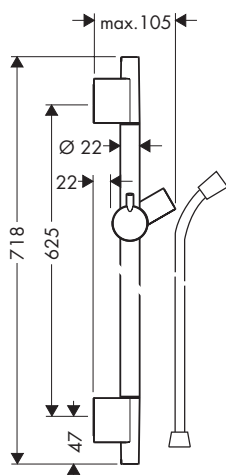

Shower bar S Puro 65 cm with shower hose

- consists of: shower bar, shower hose, slider
- wall bar type: chrome-plated brass pipe
- bar width: 22 mm
- fully chrome-plated shower slide
- slide inclination angle steplessly adjustable
- scope of supply: shower bar, mounting material, assembly instruction

Chrome	28632000	226.36	249.00
Brushed Bronze	28632140	283.64	312.00
Brushed Black Chrome	28632340	283.64	312.00
Matt Black	28632670	283.64	312.00
Brushed Nickel	28632820	283.64	312.00

Consisting of:

- Shower hose 160 cm (# 28276000)

Optional parts:

· Soap dish S Puro	Chrome	28679000	44.55	49.00

Alternative size:

· Shower bar S Puro 90cm with shower hose	Chrome	28631000	271.82	299.00
	Brushed Bronze	28631140	340.00	374.00
	Brushed Black Chrome	28631340	340.00	374.00
	Matt Black	28631670	340.00	374.00
	Brushed Nickel	28631820	340.00	374.00