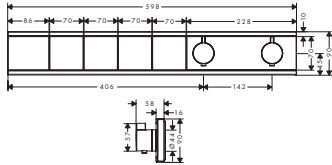

RainSelect Thermostat for concealed installation for 4 functions

- 4 functions
- simultaneous use of several outlets
- Select push-button on/off control for 4 functions
- depending on volume flow and installation situation approx. 50% flow rate reduction and integrated shut off function
- thermostat cartridge, Start/stop valve to operate the functions
- flow rate per outlet: 26 l/min
- flow rate by simultaneous use of all outlets: 38 l/min
- maximum flow rate at 3 bar: 38 l/min
- min. operating pressure: 1 bar
- max. operating pressure: 10 bar
- safety stop at 40° C
- temperature limitation adjustable
- non-return valve
- connection type: basic set
- thermostat is delivered with buttons handshower, PowderRain, Waterfall, Rain large

Chrome	15382000	1,271.82	1,399.00
Brushed Bronze	15382140	1,590.00	1,749.00
Brushed Black Chrome	15382340	1,590.00	1,749.00
Matt Black	15382670	1,590.00	1,749.00