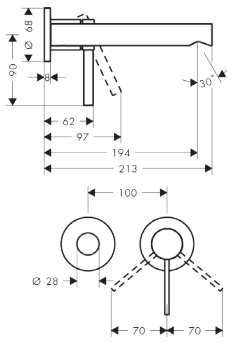

Single lever basin mixer for concealed installation wall-mounted with spout 19,2 cm LF

- projection: 194 mm
- maximum flow rate at 3 bar: 4 l/min
- ceramic cartridge
- temperature limitation adjustable
- non-closing waste set
- material waste set: synthetic
- connection type: basic set
- connection dimension: DN15
- handle can be positioned on the right or left, depending on the basic set installation
- <0.25% lead as per Lead Free Watermark certification

Chrome	74750003	367.27	404.00
Brushed Bronze	74750143	459.09	505.00
Brushed Black Chrome	74750343	459.09	505.00
Matt Black	74750673	459.09	505.00
Brushed Nickel	74750823	459.09	505.00

LEAD FREE

Required parts:

· Basic set for single lever basin mixer for concealed installation wall-mounted	13622180	204.55	225.00