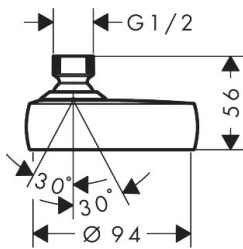

NEW

Overhead shower 95 1jet

- shower head size: 95 mm
- spray type: Rain
- FlexPower: nozzles automatically adjust to water pressure by opening and closing
- QuickClean+: avoid limescale deposits thanks to the elasticity of the nozzles
- maximum flow rate at 3 bar: 6,7/min
- overhead shower angle adjustable
- material spray disc: plastic
- spray disc surface: graphite
- installation: ceiling or wall
- connection thread: G 1/2