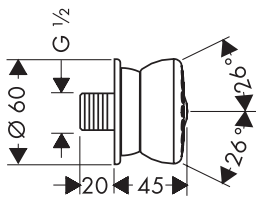

Body showers

NEW

Body shower 1jet

- side shower angle adjustable
- spray type: normal spray
- flow rate normal spray (at 0.3 MPa): 6 l/min
- grey spray disc
- connection thread: G 1/2 male
- scope of supply: body shower, escutcheon, assembly instruction

Finish

Chrome

Brushed Nickel

Code no.

28466000

28466820

RRP (ex GST)

144.55

180.91

RRP (inc GST)

159.00

199.00

Alternative products:

- Body shower 1jet stop

Chrome

28467000

144.55

159.00