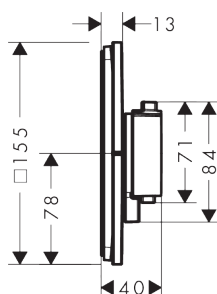

Required parts:

· iBox universal 2 Basic set	01500180	172.73	190.00

Thermostat for concealed installation for 1 function and additional outlet

- 1 function and 1 additional outlet
- comfortable turning on / off of one outlet with large Select-paddle
- water flow control with stop function
- thermostat cartridge, Start/stop valve to operate the functions
- min. operating pressure: 1 bar
- max. operating pressure: 10 bar
- flat escutcheon for more space in the shower
- escutcheon can be aligned by +/- 3°
- easy installation due to pre-assembled function block
- handles always at the same height regardless of the installation depth of the basic set
- Safety stop at 40 °C
- temperature limitation adjustable
- the thermostat offers the possibility for thermal disinfection
- material button: metal
- material handles: metal
- connection type: basic set iBox universal 2
- thermostat is delivered with button On/Off

Chrome	15575003	817.27	899.00
Brushed Bronze	15575143	1,021.82	1,124.00
Brushed Black Chrome	15575343	1,021.82	1,124.00
Matt Black	15575673	1,021.82	1,124.00
Brushed Nickel	15575823	1,021.82	1,124.00

Required parts:

· iBox universal 2 Basic set	01500180	172.73	190.00