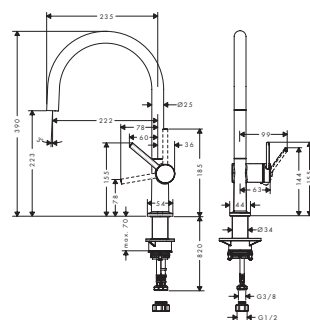

M54 Single lever kitchen mixer 220, 1jet

- ComfortZone 220
- swivel range adjustable in 4 steps 60°, 110°, 150° or 360°
- laminar spray
- connection dimension: DN15
- maximum flow rate at 3 bar: 4.5 l/min
- ceramic cartridge
- connection type: G 1/2 connection
- suitable for continuous flow water heaters
- tap hole with Ø 35 mm required
- <0.25% lead as per Lead Free Watermark certification

Chrome	72804003	626.36	689.00
Brushed Black Chrome	72804343	786.36	865.00
Matt Black	72804673	786.36	865.00
Stainless Steel	72804803	786.36	865.00

LEAD FREE