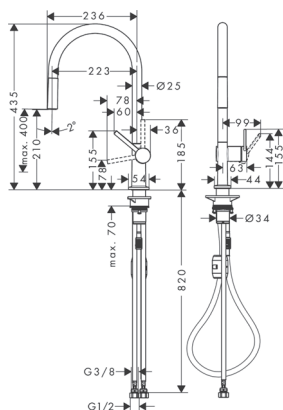

M54 Single lever kitchen mixer 210, pull out spout, 1 jet

- ComfortZone 210
- swivel range adjustable in 4 steps 60°, 110°, 150° or 360°
- laminar spray
- quick connect hose
- connection dimension: DN15
- maximum flow rate at 3 bar: 6 l/min
- ceramic cartridge
- connection type: G 1/2 connections
- integrated non-return valve
- suitable for continuous flow water heaters
- tap hole with Ø 35 mm required
- <0.25% lead as per Lead Free Watermark certification

Chrome	72802003	680.91	749.00
Brushed Black Chrome	72802343	850.91	936.00
Matt Black	72802673	850.91	936.00
Stainless Steel	72802803	850.91	936.00

LEAD FREE