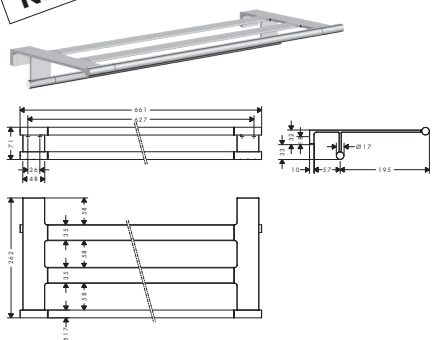

AddStoris range also available in Polished Gold Optic. Measurements at scale drawings are in mm.

NEW

Towel rack with towel holder

- wall-mounted
- material: metal
- holder material: metal
- length: 661 mm
- with mounting material
- concealed fastening
- drilling distance: 627 mm
- diameter drill hole: 6 mm