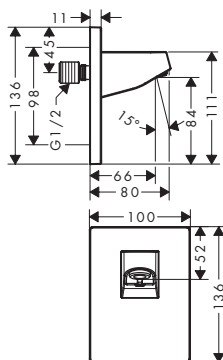

Wall connector for overhead shower 105

- material: plastic
- connection type: G 1/2 male

Chrome	24139000	117.27	129.00
Brushed Bronze	24139140	144.55	159.00
Brushed Black Chrome	24139340	144.55	159.00
Matt Black	24139670	144.55	159.00