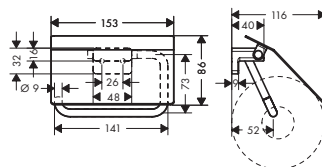

Roll holder with cover
· wall-mounted

Chrome	41753000	117.27	129.00
Brushed Bronze	41753140	146.36	161.00
Brushed Black Chrome	41753340	146.36	161.00
Matt Black	41753670	146.36	161.00
Brushed Nickel	41753820	146.36	161.00