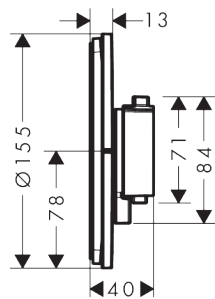

Thermostat for concealed installation

- 1 function
- temperature and water flow control
- water flow control with stop function
- thermostat cartridge
- maximum flow rate at 1 bar: 19,5 l/min
- flow rate upper outlet: 32 l/min
- flow rate lower outlet: 32 l/min
- flow rate by simultaneous use of all outlets: 34,8 l/min
- maximum flow rate at 3 bar: 34,8 l/min
- min. operating pressure: 1 bar
- max. operating pressure: 10 bar
- escutcheon can be aligned by +/- 3°
- easy installation due to pre-assembled function block
- handles always at the same height regardless of the installation depth of the basic set
- Safety stop at 40 °C
- temperature limitation adjustable
- the thermostat offers the possibility for thermal disinfection
- material handles: metal
- connection type: basic set iBox universal 2

Chrome	15559003	635.45	699.00
Brushed Bronze	15559143	794.55	874.00
Brushed Black Chrome	15559343	794.55	874.00
Matt Black	15559673	794.55	874.00
Brushed Nickel	15559823	794.55	874.00

Required parts:

· iBox universal 2 Basic set	01500180	172.73	190.00