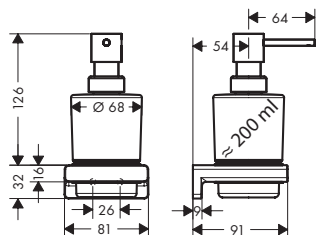

Liquid soap dispenser

- wall-mounted
- filling capacity 200 ml
- dosage 2 ml

Chrome	41745000	108.18	119.00
Brushed Bronze	41745140	135.45	149.00
Brushed Black Chrome	41745340	135.45	149.00
Matt Black	41745670	135.45	149.00
Brushed Nickel	41745820	135.45	149.00