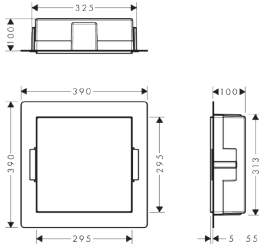

NEW

Wall niche frameless 300/300/100

- consists of: wall niche frameless, installation set, sealing set
- installation depth: 100 mm
- where to use: new construction, renovation
- variable installation depth
- easy to clean surface
- installable flush with the wall or as a design element sticking out (up to 55 mm)
- frameless design
- suitable for use in wet areas
- easy adjustment to tile thickness
- wall type: drywall construction, solid wall construction
- material sealing set: Polystyrene (PS)
- material wall niche: Stainless Steel 304 (1.4301)
- dimensions wall niche: 300 x 300 x 100 mm (HxWxD)
- required dimensions for installation set: 313 x 325 x 100 mm (HxWxD)

Stainless Steel	56073800	635.45	699.00
Matt Black	56073670	635.45	699.00
Matt White	56073700	635.45	699.00