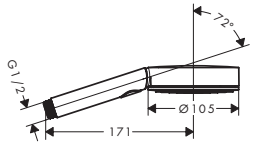

Pulsify Select S hand shower

Hand shower 105 3jet Relaxation

- shower head size: 105 mm
- spray type: PowderRain, IntenseRain, Massage spray
- convenient spray selection via Select button
- spray disc surface: graphite
- maximum flow rate at 3 bar: 9,5 l/min
- with internal water conduction
- rinseable screen insert
- connection thread G 1/2

Finish	Code no.	RRP (ex GST)	RRP (inc GST)
Chrome	24111001	117.27	129.00
Brushed Bronze	24111141	144.55	159.00
Brushed Black Chrome	24111341	144.55	159.00
Matt Black	24111671	144.55	159.00
Brushed Nickel	24111821	144.55	159.00