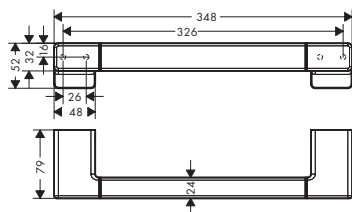

Grab bar
· drilling distance 327 mm
· wall-mounted
· length 348 mm
· TÜV certified

Chrome	41744000	135.45	149.00
Brushed Bronze	41744140	169.09	186.00
Brushed Black Chrome	41744340	169.09	186.00
Matt Black	41744670	169.09	186.00
Brushed Nickel	41744820	169.09	186.00