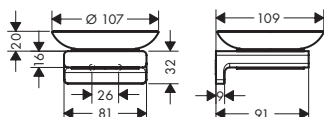

Soap dish

- material: metal, glass
- wall-mounted

Chrome	41746000	80.91	89.00
Brushed Bronze	41746140	100.91	111.00
Brushed Black Chrome	41746340	100.91	111.00
Matt Black	41746670	100.91	111.00
Brushed Nickel	41746820	100.91	111.00