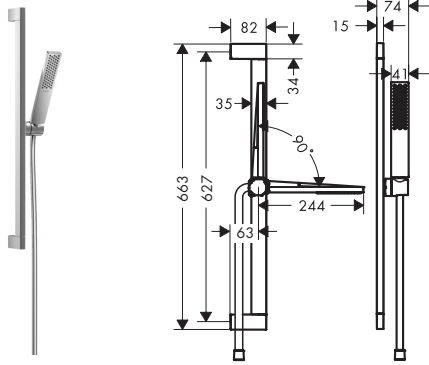

**Shower set 105 1jet with
shower bar 65 cm**

- shower head size: 105 mm
- spray type: PowderRain
- QuickClean: Limescale deposits can simply be rubbed off with your finger
- maximum flow rate at 3 bar: 7,6 l/min
- height-adjustable slider with locking push-button slider
- slider rotatable on the pipe for left or right operation
- wall supports made of plastic
- slider made of plastic/metal
- profile pipe: round
- shower bar diameter: 22 mm
- drilling distance: 625 mm
- shower hose with conical nut on both ends
- pivot connector prevents hose from tangling
- **includes Fixfit S**

Chrome	24311003	135.45	149.00
Matt Black	24311673	171.82	189.00

**Shower set 100 1jet with
shower bar 65 cm**

- shower head size: 98 x 24 mm
- spray type: PowderRain
- QuickClean: Limescale deposits can simply be rubbed off with your finger
- slider for right- and left-hand installation
- slider with locking mechanism
- wall supports made of plastic
- slider made of plastic/metal
- wall bar type: swivelling shower bar
- profile pipe: cubic
- drilling distance: 625 mm
- shower hose with conical nut on both ends
- pivot connector prevents hose from tangling
- **includes Fixfit S (not included for 24372821)**

Shower set 100 1jet EcoSmart+ with shower bar 65 cm

- shower head size: 100 x25mm
- spray type: PowderRain
- hand shower holder for right- and left hand installation
- metal hand shower holder
- wall mounting: screw fastening
- wall supports made of plastic
- wall bar type: swiveling shower bar
- profile pipe: cubic
- pipe length: 663 mm
- drilling distance 627 mm
- shower hose with conical nut on both ends
- pivot connector prevents hose from tangling
- **includes Fixfit square**