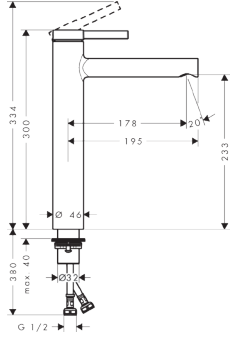

Single lever basin mixer 230 CoolStart without waste set LF

- ComfortZone: 230
- projection: 178 mm
- spout height: 233 mm
- spray type: normal spray
- maximum flow rate at 3 bar: 4 l/min
- ceramic cartridge
- suitable for continuous flow water heaters
- connection type: G 1/2 connections
- connection dimension: DN15
- <0.25% lead as per Lead Free Watermark certification

Chrome	74731003	499.09	549.00
Brushed Bronze	74731143	623.64	686.00
Brushed Black Chrome	74731343	623.64	686.00
Matt Black	74731673	623.64	686.00
Brushed Nickel	74731823	623.64	686.00

LEAD FREE