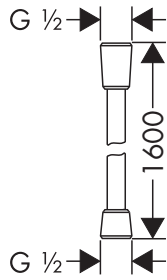

Sensoflex shower hose

Metal shower hose 160 cm

- metal shower hose
- with plastic coating, easy to clean
- shower hose length: 1.60 m
- pivot connector prevent hose from tangling
- kink-protected
- nuts shower hose: conical nut on both ends

Finish	Code no.	RRP (ex GST)	RRP (inc GST)
Chrome	28136000	90.00	99.00