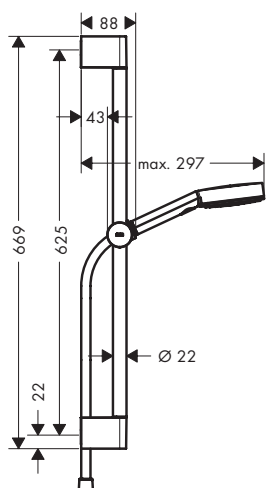

Pulsify Select S shower sets

**Shower set 105 3jet
Relaxation with shower bar
65 cm**

- shower head size: 105 mm
- spray type: PowderRain, IntenseRain, Massage spray
- convenient spray selection via Select button
- QuickClean: Limescale deposits can simply be rubbed off with your finger
- maximum flow rate at 3 bar: 6,9 l/min
- height-adjustable slider with locking push-button slider
- slider rotatable on the pipe for left or right operation
- wall supports made of plastic
- slider made of plastic/metal
- profile pipe: round
- shower bar diameter: 22 mm
- drilling distance: 625 mm
- shower hose with conical nut on both ends
- pivot connector prevents hose from tangling
- **includes Fixfit S**

Finish	Code no.	RRP (ex GST)	RRP (inc GST)
Chrome	24161003	340.91	375.00
Brushed Bronze	24161143	426.36	469.00
Brushed Black Chrome	24161343	426.36	469.00
Matt Black	24161673	426.36	469.00
Brushed Nickel	24161823	426.36	469.00