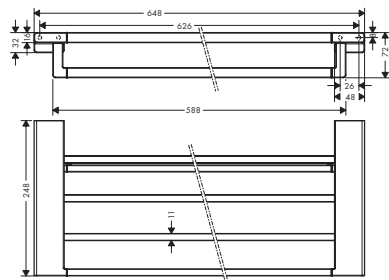

Chrome	41751000	362.73	399.00
Brushed Bronze	41751140	453.64	499.00
Brushed Black Chrome	41751340	453.64	499.00
Matt Black	41751670	453.64	499.00
Brushed Nickel	41751820	453.64	499.00

Towel holder twin-handle

- wall-mounted
- length 445 mm

Chrome	41770000	126.36	139.00
Brushed Bronze	41770140	158.18	174.00
Brushed Black Chrome	41770340	158.18	174.00
Matt Black	41770670	158.18	174.00
Brushed Nickel	41770820	158.18	174.00