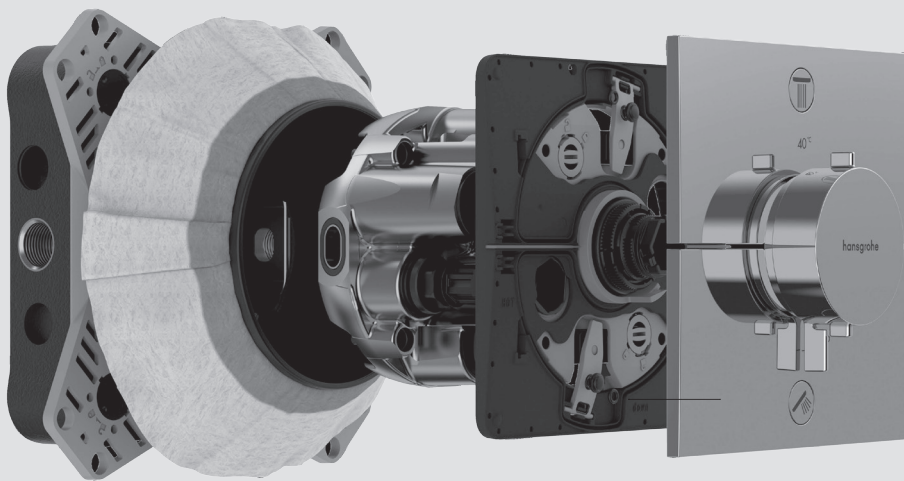

iBox universal 2. Efficient installation offering maximum flexibility.

Every installation becomes child's play with the hansgrohe finish sets and the iBox universal 2. The innovative base set for concealed thermostats ensures quick and simple installation. If the thermostatic mixer needs to be replaced further down the line, this is also not a problem – all finish sets can be replaced by another without major effort. The iBox universal 2 is compatible with all current finish sets, such as the ShowerSelect Comfort or Ecostat Comfort thermostatic mixers. Older mixers and thermostatic mixers can also be used with the iBox universal 2 with the help of a special adapter plate.

With the new iBox universal 2 and the new finish sets, installation is twice as fast compared to the previous model:

“The time saved on the job site is huge, during both initial installation and final assembly at the end.”

Maiko Weinhardt, Hiller Sanitär- und Heizungstechnik KG, Germany

iBox universal 2 at a glance: