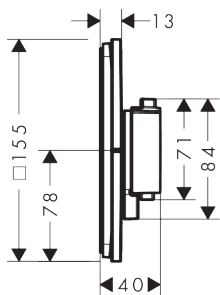

Thermostatic mixers / valves

Thermostat for concealed installation

- 1 function
- temperature and water flow control
- thermostat cartridge
- maximum flow rate at 1 bar: 19,5 l/min
- flow rate upper outlet: 32 l/min
- flow rate lower outlet: 32 l/min
- flow rate by simultaneous use of all outlets: 34,8 l/min
- maximum flow rate at 3 bar: 34,8 l/min
- min. operating pressure: 1 bar
- max. operating pressure: 10 bar
- flat escutcheon for more space in the shower
- escutcheon can be aligned by +/- 3°
- easy installation due to pre-assembled function block
- handles always at the same height regardless of the installation depth of the basic set
- Safety stop at 40 °C
- temperature limitation adjustable
- the thermostat offers the possibility for thermal disinfection
- material handles: metal
- connection type: basic set iBox universal 2

Chrome	15574003	635.45	699.00
Brushed Bronze	15574143	794.55	874.00
Brushed Black Chrome	15574343	794.55	874.00
Matt Black	15574673	794.55	874.00
Brushed Nickel	15574823	794.55	874.00