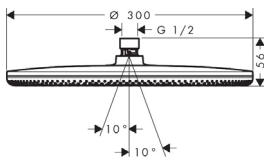

Overhead shower 300 1jet

- shower head size: 300 mm
- spray type: Rain, or PowderRain
- Spray Type Switch: allows the spray type to be changed even after installation, Rain (preset), change to PowderRain can be selected upon installation or changed easily at any later stage
- maximum flow rate at 3 bar: 9,5 l/min
- DropGuard reduces the dripping after stopping the shower to just a few seconds
- overhead shower angle adjustable
- material spray disc: anodized aluminium
- spray disc surface: graphite
- design cover can be removed easily and without tools for cleaning
- design cover surface: graphite
- design cover conceals the nozzles
- flat, minimalist design
- installation: ceiling or wall
- connection thread: G 1/2

Chrome	24521001	862.73	949.00
Brushed Bronze	24521141	1,078.18	1,186.00
Matt Black	24521671	1,078.18	1,186.00
Brushed Nickel	24521821	1,078.18	1,186.00