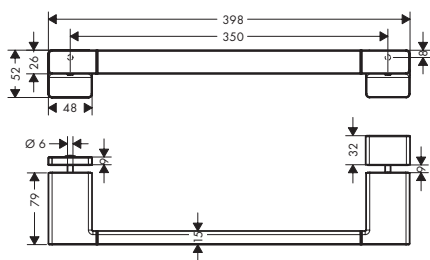

Chrome	41759000	162.73	179.00
Brushed Bronze	41759140	203.64	224.00
Brushed Black Chrome	41759340	203.64	224.00
Matt Black	41759670	203.64	224.00
Brushed Nickel	41759820	203.64	224.00