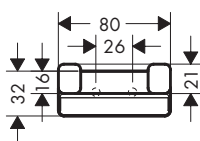

Towel holder twin-handle

- wall-mounted
- length 445 mm

Chrome	41770000	126.36	139.00
Brushed Bronze	41770140	158.18	174.00
Brushed Black Chrome	41770340	158.18	174.00
Matt Black	41770670	158.18	174.00
Brushed Nickel	41770820	158.18	174.00