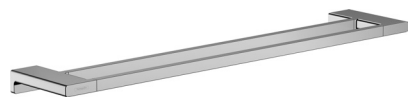

Double bath towel rail

- drilling distance 626 mm
- wall-mounted
- length 648 mm

Chrome	41743000	171.82	189.00
Brushed Bronze	41743140	214.55	236.00
Brushed Black Chrome	41743340	214.55	236.00
Matt Black	41743670	214.55	236.00
Brushed Nickel	41743820	214.55	236.00