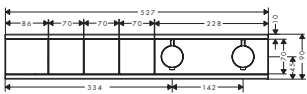

RainSelect Thermostat for concealed installation for 3 functions

- 3 functions
- simultaneous use of several outlets
- Select push-button on/off control for 3 functions
- depending on volume flow and installation situation approx. 50% flow rate reduction and integrated shut off function
- thermostat cartridge, Start/stop valve to operate the functions
- flow rate per outlet: 26 l/min
- flow rate by simultaneous use of all outlets: 38 l/min
- maximum flow rate at 3 bar: 38 l/min
- min. operating pressure: 1 bar
- max. operating pressure: 10 bar
- safety stop at 40° C
- temperature limitation adjustable
- non-return valve
- connection type: basic set
- thermostat is delivered with buttons handshower, PowderRain, shoulder shower

Chrome	15381000	1,090.00	1,199.00
Brushed Bronze	15381140	1,362.73	1,499.00
Brushed Black Chrome	15381340	1,362.73	1,499.00
Matt Black	15381670	1,362.73	1,499.00

Required parts:

· Basic set for 3 functions	15311180	999.09	1,099.00