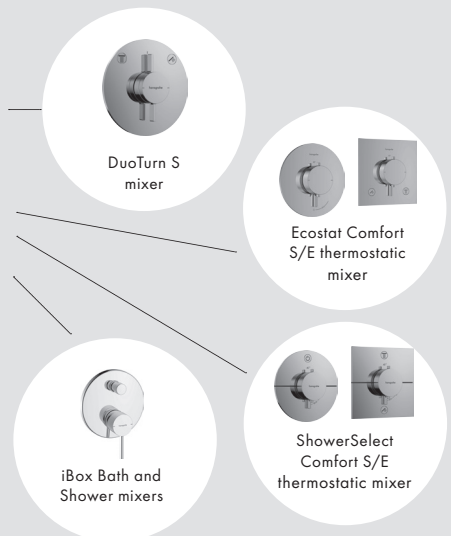

Finish set options for the iBox universal 2: