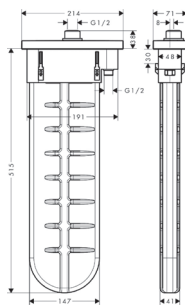

Consisting of:

- Finish set bath filler (# 58112000)
- Waste set push-open for bath tubs (# 50107000)

NEW