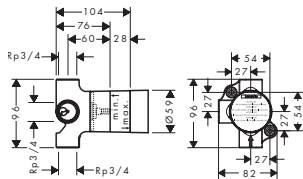

Basic set for Trio shut-off/diverter valve for concealed installation

- scope of supply: ceramic cartridge, seal
- 2 outlets
- simultaneous utilization by 2 outlets
- suitable for all Trio finish sets
- flow rate: 65 l/min
- connection dimension: DN20

15981180 476.36 **524.00**

NEW