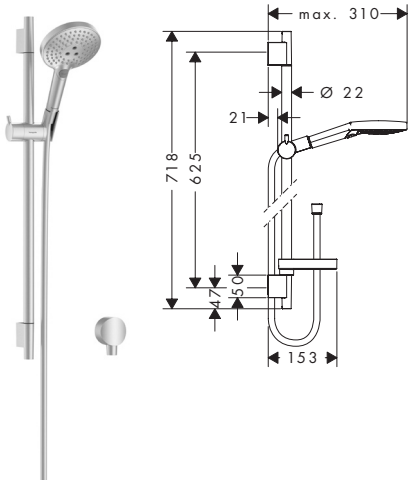

Shower sets

Raindance Select S shower sets

Shower set 120 3jet PowderRain with shower bar 65cm

- shower head size: 105 mm
- spray type: PowderRain, Rain, Whirl
- convenient spray selection via Select button
- QuickClean: Limescale deposits can simply be rubbed off with your finger
- 90° position adjustable slider, pivots left and right, up and down
- maximum flow rate at 3 bar: 8,2 l/min
- wall supports made of plastic
- profile pipe: round
- shower bar diameter: 22 mm
- drilling distance: 625 mm
- pivot connector prevents hose from tangling
- **includes FixFit S**
- **NOTE: Chrome version includes soap dish all other versions do not include soap dish**

Finish	Code no.	RRP (ex GST)	RRP (inc GST)
Chrome	27654003	499.09	549.00
Brushed Bronze	27654143	626.36	689.00
Brushed Black Chrome	27654343	626.36	689.00
Matt Black	27654673	626.36	689.00
Brushed Nickel	27654823	626.36	689.00