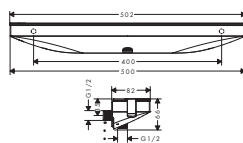

**IMPORTANT NOTE:
MALE CONNECTION
THREAD ON PRODUCT**

Rainfinity FixFit wall outlet porter 500 with shower holder and shelf L

- metal connection angle
- shelf made of safety glass
- surface of the shelf at colour variant -000 = mirror glass, at colour variant -700 = graphite colour, satined
- 500 mm storage shelf
- integrated support function
- plastic connection angle with metal ball joint
- non-return valve
- hose nut: for shower hoses with conical nut on both side
- connection thread G 1/2 **male**
- **wall connection to be plumbed with female thread**

Chrome	26843000	635.45	699.00
Brushed Bronze	26843140	794.55	874.00
Brushed Black Chrome	26843340	794.55	874.00
Matt Black	26843670	794.55	874.00

Required parts:

· Hose connection elbow	93276000	17.27	19.00