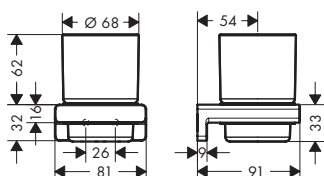

Toothbrush tumbler

- wall-mounted

Chrome	41749000	71.82	79.00
Brushed Bronze	41749140	90.00	99.00
Brushed Black Chrome	41749340	90.00	99.00
Matt Black	41749670	90.00	99.00
Brushed Nickel	41749820	90.00	99.00