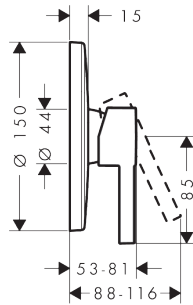

Single lever shower mixer for concealed installation for iBox universal

- 1 function
- maximum flow rate at 3 bar: 31 l/min
- ceramic cartridge
- temperature limitation adjustable
- with silencer
- min. operating pressure: 1 bar
- max. operating pressure: 10 bar
- connection type: basic set

Finish	Code no.	RRP (ex GST)	RRP (inc GST)
Chrome	74616003	414.55	456.00
Brushed Bronze	74616143	518.18	570.00
Brushed Black Chrome	74616343	518.18	570.00
Matt Black	74616673	518.18	570.00
Brushed Nickel	74616823	518.18	570.00

Required parts:

· iBox universal 2 Basic set	01500180	172.73	190.00
· Adapter plate for iBox universal 2	13588000	18.18	20.00