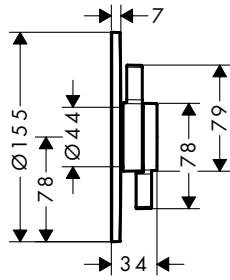

Duoturn S mixers

Mixer for concealed installation for 1 functions

- 1 function
- volume control for 1 function
- maximum flow rate at 3 bar: 26 l/min
- ceramic cartridge for temperature control, 1/2" ceramic shut-off valve
- easy installation due to pre-assembled function block
- handles always at the same height regardless of the installation depth of the basic set
- escutcheon can be aligned by +/- 3°
- material escutcheon: plastic
- material handles: metal
- min. operating pressure: 1 bar
- max. operating pressure: 10 bar
- mixer is delivered with button hand shower
- connection type: basic set iBox universal 2

Finish	Code no.	RRP (ex GST)	RRP (inc GST)
Chrome	75618003	462.73	509.00
Brushed Bronze	75618143	578.18	636.00
Brushed Black Chrome	75618343	578.18	636.00
Matt Black	75618673	578.18	636.00
Brushed Nickel	75618823	578.18	636.00

Required parts:

· iBox universal 2 Basic set	01500180	172.73	190.00