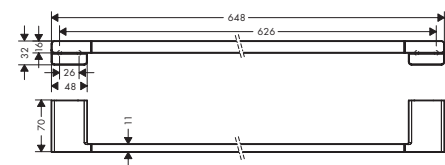

Bath towel rail

- drilling distance 626 mm
- wall-mounted
- length 648 mm

Chrome	41747000	104.55	115.00
Brushed Bronze	41747140	130.91	144.00
Brushed Black Chrome	41747340	130.91	144.00
Matt Black	41747670	130.91	144.00
Brushed Nickel	41747820	130.91	144.00