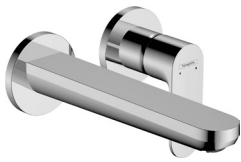

1. **Single lever basin mixer for concealed installation wall-mounted with spout 20,5 cm**
2. consists of: single lever basin mixer for concealed installation wall-mounted, waste set
   - projection: 205 mm
   - spray type: normal spray
   - maximum flow rate at 3 bar: 5 l/min
   - ceramic cartridge
   - temperature limitation adjustable
   - suitable for continuous flow water heaters
   - non-closing waste set
   - material waste set: metal
   - connection type: basic set
   - connection dimension: DN15
   - handle can be positioned on the right or left, depends on the basic set installation
   - <0.25% lead as per Lead Free Watermark certification

Chrome	72528003	340.00	374.00
Brushed Bronze	72528143	476.36	524.00
Brushed Black Chrome	72528343	476.36	524.00
Matt Black	72528673	476.36	524.00
Brushed Nickel	72528823	476.36	524.00

LEAD FREE

Required parts:

· Basic set for single lever basin mixer for concealed installation wall-mounted	13622180	204.55	225.00