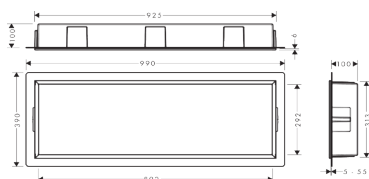

**Wall niche with frame
300/600/100**

- consists of: wall niche with frame, sealing set
- installation depth: 100 mm
- where to use: renovation, new construction
- easy to clean surface
- suitable for use in wet areas
- wall type: solid wall construction, drywall construction
- material sealing set: Polystyrene (PS)
- material wall niche: Stainless Steel 304 (1.4301)
- surface of the wall niche powder-coated stainless steel
- dimensions wall niche: 300 x 600 x 100 mm (HxWxD)
- required dimensions for installation set: 313 x 625 x 100 mm (HxWxD)

Concrete grey	56064380	817.27	899.00
Matt Black	56064670	817.27	899.00
Matt White	56064700	817.27	899.00

NEW

**Wall niche with frame
300/900/100**

- consists of: wall niche with frame, sealing set
- installation depth: 100 mm
- where to use: new construction, renovation
- easy to clean surface
- suitable for use in wet areas
- wall type: solid wall construction, drywall construction
- material sealing set: Polystyrene (PS)
- material wall niche: Stainless Steel 304 (1.4301)
- surface of the wall niche powder-coated stainless steel
- dimensions wall niche: 300 x 900 x 100 mm (HxWxD)
- required dimensions for installation set: 313 x 925 x 100 mm (HxWxD)

Concrete grey	56067380	999.09	1,099.00
Matt Black	56067670	999.09	1,099.00
Matt White	56067700	999.09	1,099.00