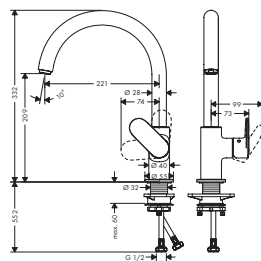

Vernis Blend kitchen mixer

Single leve kitchen mixer 210 with swivel spout

- ComfortZone 210
- Swivel range adjustable in 2 steps 120° or 360°
- Laminar spray with AirPower
- Aerated jet through AirPower technology. More voluminous, lighter, softer droplets for a pleasant water jet
- Ceramic cartridge for long lasting durability
- Boltic lock handle, prevents wobble over time
- Connection type: G 1/2 connections
- Suitable for continuous flow water heaters
- <0.25% lead as per Lead Free Watermark certification

Finish	Code no.	RRP (ex GST)	RRP (inc GST)
Chrome	71870003	381.82	420.00
Matt Black	71870673	477.27	525.00

LEAD FREE