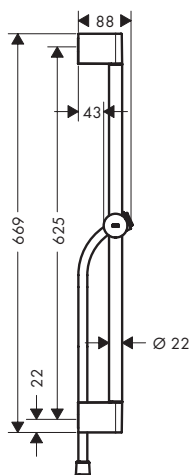

Shower bar Pulsify S 65 cm with push slider and Isiflex shower hose 160 cm

- consists of: shower bar, slider, shower hose
- pivot connector prevents hose from tangling
- hand shower holder inclination angle can be adjusted by 45°
- pipe length: 669 mm
- shower bar diameter: 22 mm
- profile pipe: round
- drilling distance: 625 mm
- height-adjustable slider with locking push button slider
- hand shower holder with locking mechanism
- wall supports made of plastic