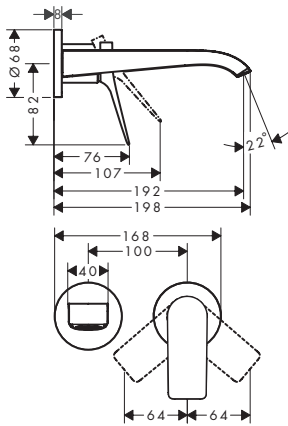

Single lever basin mixer for concealed installation wall-mounted with spout 19,2 cm

- consists of: single lever basin mixer for concealed installation wall-mounted, waste set
- projection 192 mm
- spray type: WaterfallStream
- maximum flow rate at 3 bar: 5 l/min
- ceramic cartridge
- temperature limitation adjustable
- suitable for continuous flow water heaters
- non-closing waste set
- material waste set: metal
- connection type: basic set
- connection dimension: DN15
- handle can be positioned on the right or left, depends on the basic set installation
- <0.25% lead as per Lead Free Watermark certification

Finish	Code no.	RRP (ex GST)	RRP (inc GST)
Chrome	75050003	445.45	490.00
Brushed Bronze	75050143	557.27	613.00
Brushed Black Chrome	75050343	557.27	613.00
Matt Black	75050673	557.27	613.00
Brushed Nickel	75050823	557.27	613.00

LEAD FREE

Required parts:

- Basic set for single lever basin mixer for concealed installation wall-mounted 13622180 204.55 **225.00**