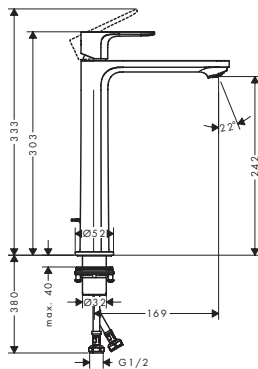

Single lever basin mixer 240 without waste set LF

- ComfortZone 240
- projection: 169 mm
- spray type: normal spray
- ceramic cartridge
- temperature limitation adjustable
- suitable for continuous flow water heaters
- connection type: G ½ connections
- connection dimension: DN15
- <0.25% lead as per Lead Free Watermark certification

Finish	Code no.	RRP (ex GST)	RRP (inc GST)
Chrome	72524003	453.64	499.00
Brushed Bronze	72524143	476.36	524.00
Brushed Black Chrome	72524343	476.36	524.00
Matt Black	72524673	476.36	524.00
Brushed Nickel	72524823	476.36	524.00

LEAD FREE