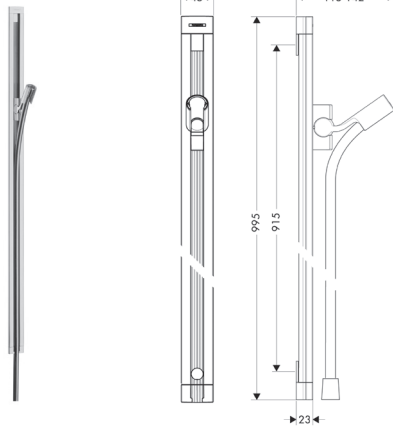

Shower bar E 90 cm with shower hose

- pivot connectors prevent hose from tangling
- 90° position adjustable slider, pivots left and right, up and down
- shelf: shelf made of safety glass
- wall bar type: flat aluminium profile with safety glass finish
- 41 mm
- fully chrome-plated shower slide
- self-locking slide
- slide inclination angle steplessly adjustable
- chrome-plated wall supports of plastic
- 1x Casetta' E soap dish
- finish: chrome, white or black

Chrome	27640000	362.73	399.00
White/Chrome	27640400	362.73	399.00

While stocks last. Run out.

Consisting of:

- Shower hose 160 cm (# 28276000)
- Soap dish E (# 26511000)

Alternative sizes:

· Shower bar E 150 cm with shower hose	Chrome	27645000	499.09	549.00
--	--------	----------	--------	---------------

Shower bars

Unica E Comfort shower bar

Shower bar Raindance 90 cm with shower hose

- consists of: shower bar, shower hose, slider
- wall bar type: flat and slim aluminium profile
- bar width: 45 mm
- fully chrome-plated metal shower slide
- self-locking slide
- slide inclination angle steplessly adjustable
- silent inclination angle adjustment
- scope of supply: shower bar, mounting material, assembly instruction

- consists of: shower bar, slider, shower hose
- swivelling shower bar
- pivot connector prevents hose from tangling
- pipe length: 663 mm
- profile pipe: cubic
- drilling distance: 625 mm
- shower hose length: 1600 mm
- slider for right- and left-hand installation
- slider with locking mechanism
- slider steplessly adjustable
- wall supports made of plastic
- metal hand shower holder