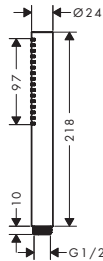

Pulsify S hand shower

Baton hand shower 100 1jet

- shower head size: 98 x 24 mm
- spray type: PowderRain
- maximum flow rate at 3 bar: 9,5 l/min
- with internal water conduction
- rinseable sieve insert
- connection thread G 1/2

Finish	Code no.	RRP (ex GST)	RRP (inc GST)
Chrome	24125001	126.36	139.00
Brushed Bronze	24125141	158.18	174.00
Brushed Black Chrome	24125341	158.18	174.00
Matt Black	24125671	158.18	174.00
Brushed Nickel	24125821	158.18	174.00