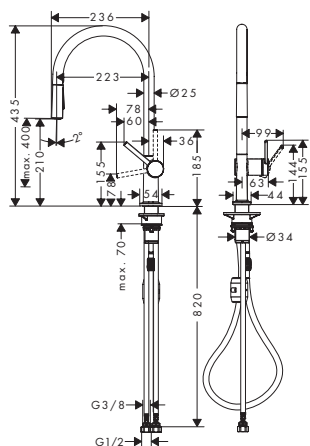

M54 Single lever kitchen mixer 210, pull out spout, 2 jet

- ComfortZone 210
- swivel range adjustable in 4 steps 60°, 110°, 150° or 360°
- laminar spray and shower spray
- lockable shower spray, spray returns through pressing spray diverter and spray returns automatically through handle closing
- quick connect hose
- connection dimension: DN15
- maximum flow rate at 3 bar: 6 l/min
- ceramic cartridge
- connection type: G 1/2 connections
- integrated non-return valve
- suitable for continuous flow water heaters
- tap hole with Ø 35 mm required
- <0.25% lead as per Lead Free Watermark certification