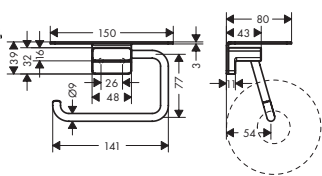

Roll holder with shelf
· wall-mounted

Chrome	41772000	126.36	139.00
Brushed Bronze	41772140	158.18	174.00
Brushed Black Chrome	41772340	158.18	174.00
Matt Black	41772670	158.18	174.00
Brushed Nickel	41772820	158.18	174.00