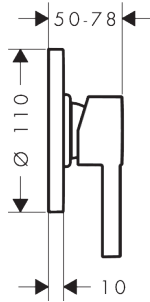

Zesis S shower

Single lever shower mixer

- 1 function
- maximum flow rate at 3 bar: 28,7 l/min
- maximum flow rate at 1 bar: 16,9 l/min
- temperature limitation adjustable
- min. operating pressure: 1 bar
- max. operating pressure: 10 bar
- connection type: basic set

Finish	Code no.	RRP (ex GST)	RRP (inc GST)
Chrome	74617003	135.45	149.00
Brushed Bronze	74617143	169.09	186.00
Brushed Black Chrome	74617343	169.09	186.00
Matt Black	74617673	169.09	186.00
Brushed Nickel	74617823	169.09	186.00

Required parts:

· Basic set for single lever shower mixer	13620180	181.82	200.00