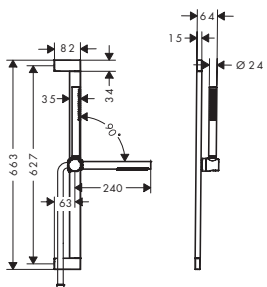

**Shower set 100 1jet with
shower bar 65 cm**

- shower head size: 98 x 24 mm
- spray type: PowderRain
- QuickClean: Limescale deposits can simply be rubbed off with your finger
- slider for right- and left-hand installation
- slider with locking mechanism
- wall supports made of plastic
- slider made of plastic/metal
- wall bar type: swivelling shower bar
- profile pipe: cubic
- drilling distance: 625 mm
- shower hose with conical nut on both ends
- pivot connector prevents hose from tangling
- **includes Fixfit S (not included for 24372821)**

Chrome	24373003	726.36	799.00
Brushed Bronze	24373143	908.18	999.00
Brushed Black Chrome	24373343	908.18	999.00
Matt Black	24373673	908.18	999.00
Brushed Nickel	24372821	908.18	999.00