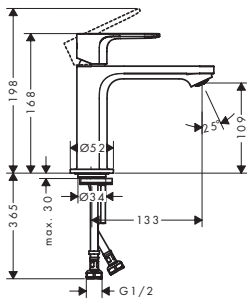

Single lever basin mixer 110 without waste set LF

- ComfortZone 110
- projection: 133 mm
- spray type: normal spray
- ceramic cartridge
- temperature limitation adjustable
- suitable for continuous flow water heaters
- connection type: G ½ connections
- connection dimension: DN15
- <0.25% lead as per Lead Free Watermark certification

Finish	Code no.	RRP (ex GST)	RRP (inc GST)
Chrome	72518003	308.18	339.00
Brushed Bronze	72518143	385.45	424.00
Brushed Black Chrome	72518343	385.45	424.00
Matt Black	72518673	385.45	424.00
Brushed Nickel	72518823	385.45	424.00

LEAD FREE