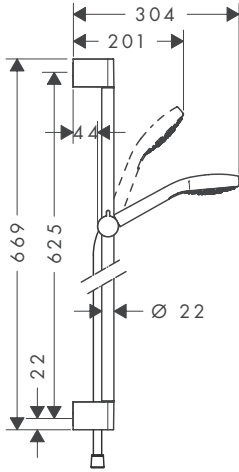

Shower sets

Croma Select S shower set

Shower set Tjet EcoSmart 9 l/min with shower bar 65 cm

- shower head size: 110 mm
- spray type: Rain
- QuickClean: Limescale deposits can simply be rubbed off with your finger
- slide inclination angle can be adjusted by 45°
- maximum flow rate at 3 bar: 9 l/min
- wall supports made of plastic
- profile pipe: round
- shower bar diameter: 22 mm
- drilling distance: 625 mm
- pivot connector prevents hose from tangling
- **FixFit not included**