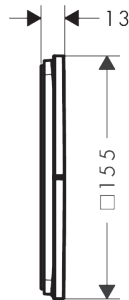

Required parts:

· iBox universal 2 Basic set	01500180	172.73	190.00

Valve for concealed installation for 3 functions

- 3 functions
- simultaneous use of several outlets
- comfortable turning on / off of outlets with large Select-paddle
- Start/stop valve to operate the functions
- flow rate upper outlet: 26 l/min
- flow rate lower outlet: 26 l/min
- maximum flow rate at 3 bar: 32 l/min
- min. operating pressure: 1 bar
- max. operating pressure: 10 bar
- escutcheon can be aligned by +/- 3°
- easy installation due to pre-assembled function block
- flat escutcheon for more space in the shower
- valve is delivered with buttons Rain small, Rain large, hand shower, Waterfall, bath tub
- material button: metal

Chrome	15573003	635.45	699.00
Brushed Bronze	15573143	794.55	874.00
Brushed Black Chrome	15573343	794.55	874.00
Matt Black	15573673	794.55	874.00
Brushed Nickel	15573823	794.55	874.00

Required parts:

· iBox universal 2 Basic set	01500180	172.73	190.00