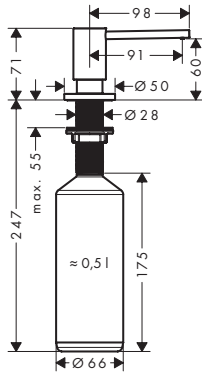

Soap dispensers

A41 Soap/ lotion dispenser

- suitable for matched design to selected kitchen mixers
- projection 91 mm
- material: durable metal construction
- non-corroding outlet pipe
- filling capacity 500 ml
- dosage 2 ml
- easy to fill up from the top
- for installation in worktops up to 55 mm
- easy installation without tools needed
- mounting hole with 28 - 35 mm diameter needed

Finish	Code no.	RRP (ex GST)	RRP (inc GST)
Chrome	40438000	90.00	99.00
Brushed Black Chrome	40438340	108.18	119.00
Stainless Steel Optic	40438800	108.18	119.00
Matt Black	40438670	108.18	119.00