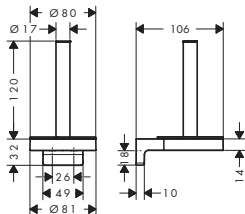

Spare roll holder

- wall-mounted
- material: metal
- with mounting material
- concealed fastening
- drilling distance: 26 mm
- diameter drill hole: 6 mm

Chrome	41786000	89.09	98.00
Brushed Bronze	41786140	110.91	122.00
Brushed Black Chrome	41786340	110.91	122.00
Matt Black	41786670	110.91	122.00
Brushed Nickel	41786820	110.91	122.00