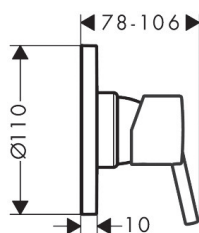

Tecturis S shower

Single lever shower mixer

- 1 function
- maximum flow rate at 3 bar: 28,7 l/min
- maximum flow rate at 1 bar: 16,9 l/min
- temperature limitation adjustable
- min. operating pressure: 1 bar
- max. operating pressure: 10 bar
- connection type: basic set

Finish	Code no.	RRP (ex GST)	RRP (inc GST)
Chrome	73605003	177.27	195.00
Brushed Bronze	73605143	221.82	244.00
Brushed Black Chrome	73605343	221.82	244.00
Matt Black	73605673	221.82	244.00
Brushed Nickel	73605823	221.82	244.00

Required parts:

· Basic set for single lever shower mixer	13620180	181.82	200.00