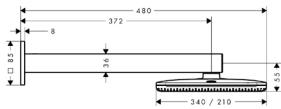

Overhead showers

Raindance Alive Q overhead showers

Overhead shower 210/340 2jet with shower

- consists of: overhead shower, shower arm
- shower head size: 214 x 343 mm
- spray type: PowderRain, Rain
- maximum flow rate at 3 bar: 9,5 l/min
- DropGuard reduces the dripping after stopping the shower to just a few seconds
- material spray disc: anodized aluminium
- spray disc surface: graphite
- design cover can be removed easily and without tools for cleaning
- design cover surface: graphite
- design cover conceals the nozzles
- flat, minimalist design
- shower arm length: 390 mm

Finish	Code no.	RRP (ex GST)	RRP (inc GST)
Chrome	24551001	1,817.27	1,999.00
Brushed Bronze	24551141	2,271.82	2,499.00
Matt Black	24551671	2,271.82	2,499.00
Brushed Nickel	24551821	2,271.82	2,499.00

Required parts:

· Basic set for overhead shower 2jet	24573180	204.55	225.00