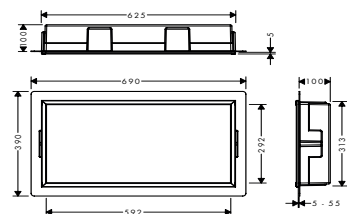

NEW

**Wall niche with frame
300/600/100**

- consists of: wall niche with frame, sealing set
- installation depth: 100 mm
- where to use: renovation, new construction
- easy to clean surface
- suitable for use in wet areas
- wall type: solid wall construction, drywall construction
- material sealing set: Polystyrene (PS)
- material wall niche: Stainless Steel 304 (1.4301)
- surface of the wall niche powder-coated stainless steel
- dimensions wall niche: 300 x 600 x 100 mm (HxWxD)
- required dimensions for installation set: 313 x 625 x 100 mm (HxWxD)

Concrete grey	56064380	817.27	899.00
Matt Black	56064670	817.27	899.00
Matt White	56064700	817.27	899.00

NEW

**Wall niche with frame
300/900/100**

- consists of: wall niche with frame, sealing set
- installation depth: 100 mm
- where to use: new construction, renovation
- easy to clean surface
- suitable for use in wet areas
- wall type: solid wall construction, drywall construction
- material sealing set: Polystyrene (PS)
- material wall niche: Stainless Steel 304 (1.4301)
- surface of the wall niche powder-coated stainless steel
- dimensions wall niche: 300 x 900 x 100 mm (HxWxD)
- required dimensions for installation set: 313 x 925 x 100 mm (HxWxD)

Concrete grey	56067380	999.09	1,099.00
Matt Black	56067670	999.09	1,099.00
Matt White	56067700	999.09	1,099.00

XtraStoris Minimal accessories

NEW

**Wall niche frameless
300/150/100**