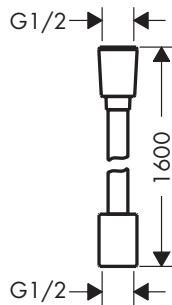

Designflex textile shower hose

Shower hose 160 cm

- high-quality textile hose with braiding
- shower hose length: 1.60 m
- pivot connector prevents hose from tangling
- kink-protected
- water-resistant and water-repellant material
- yarns are made of recycled PET
- unique design with multi-colored braided yarns
- warm, cotton-like material feels great to the skin
- dishwasher proof up to 60°C
- nuts shower hose: 1x conical nut, 1x cylindrical nut
- connection thread: G 1/2

Finish	Code no.	RRP (ex GST)	RRP (inc GST)
Chrome	28260000	80.91	89.00
Brushed Bronze	28260140	100.91	111.00
Brushed Black Chrome	28260340	100.91	111.00
Matt Black	28260670	100.91	111.00
Brushed Nickel	28260820	100.91	111.00

Alternative sizes:

· Shower hose 125cm	Chrome	28220000	71.82	79.00
	Brushed Bronze	28220140	90.00	99.00
	Brushed Black Chrome	28220340	90.00	99.00
	Matt Black	28220670	90.00	99.00
· Shower hose 200cm	Chrome	28230000	90.00	99.00
	Brushed Bronze	28230140	112.73	124.00
	Brushed Black Chrome	28230340	112.73	124.00
	Matt Black	28230670	112.73	124.00
	Brushed Nickel	28230820	112.73	124.00