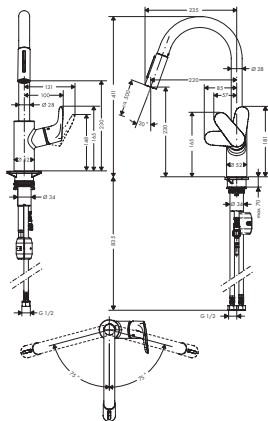

Kitchen mixers

Focus M41 kitchen mixer

M41 Single lever kitchen mixer 240 with pull-out spray

- swivel range 150°
- vertical handle position
- laminar spray and shower spray
- lockable shower spray, spray returns through pressing spray diverter
- MagFit magnetic shower support
- quick connect shower hose
- connection dimension: DN15
- flow rate 7 l/min
- ceramic cartridge
- connection type: G 1/2 connections
- integrated non-return valve
- suitable for continuous flow water heaters
- suitable for in front of windows where access is needed. Can be laid flat for window access
- <0.25% lead as per Lead Free Watermark certification

Finish	Code no.	RRP (ex GST)	RRP (inc GST)
Chrome	31815003	635.45	699.00
Brushed Black Chrome	31815343	794.55	874.00
Matt Black	31815673	794.55	874.00
Stainless Steel	31815803	794.55	874.00

LEAD FREE