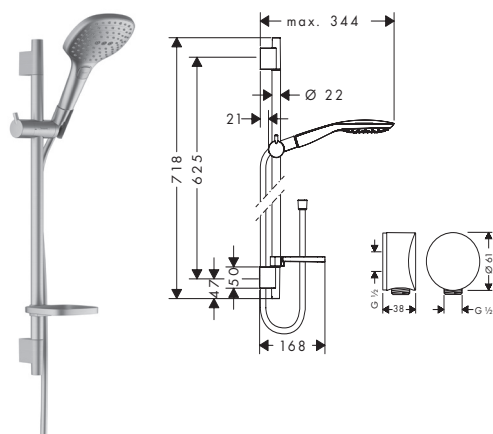

Measurements at scale drawings are in mm.

Rainfinity shower set

Finish

Code no.

RRP
(ex GST)

RRP
(inc GST)

Shower set 130 3jet with shower bar 65cm

- shower head size: 130 mm
- spray type: Mono, PowderRain, IntensePowderRain
- convenient diversion via Select button
- pivot connector prevent hose from tangling
- 90° position adjustable hand shower holder, pivots left and right, up and down
- maximum flow rate at 3 bar: 9 l/min
- wall bar type: chrome-plated brass pipe
- bar width: 22 mm
- fully chrome-plated shower slide
- slide inclination angle steplessly adjustable

Finish

Code no.

RRP
(ex GST)

RRP
(inc GST)

Shower set 120 3jet EcoSmart 9 l/min with shower bar 65 cm and soap dish

- shower head size: 120 mm
- spray type: Rain, RainAir, Whirl
- convenient spray selection via Select button
- QuickClean: Limescale deposits can simply be rubbed off with your finger
- 90° position adjustable slider, pivots left and right, up and down
- maximum flow rate at 3 bar: 9 l/min
- wall supports made of plastic
- profile pipe: round
- shower bar diameter: 22 mm
- drilling distance: 625 mm
- pivot connector prevents hose from tangling
- **includes FixFit S**