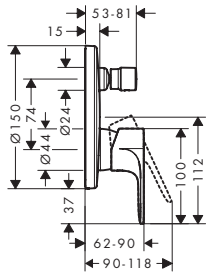

Rebris S bath

1. **Single lever bath mixer for concealed installation for iBox universal**
2. 2 functions
   - connection type: basic set
   - min. operating pressure: 1 bar
   - max. operating pressure: 10 bar
   - ceramic cartridge
   - temperature limitation adjustable
   - diverter with automatic resetting
   - with silencer

Finish	Code no.	RRP (ex GST)	RRP (inc GST)
Chrome	72466003	240.00	264.00
Brushed Bronze	72466143	300.00	330.00
Brushed Black Chrome	72466343	300.00	330.00
Matt Black	72466673	300.00	330.00
Brushed Nickel	72466823	300.00	330.00

Required parts:

· Basic set iBox universal 2	01500180	172.73	190.00
· Adapter plate for iBox universal 2	13588000	18.18	20.00