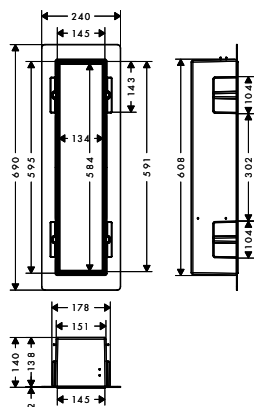

NEW

Recessed toilet brush holder with storage shelf and tileable door

Stainless Steel	56060800	1,180.91	1,299.00
Matt Black	56060670	1,180.91	1,299.00
Matt White	56060700	1,180.91	1,299.00

- consists of: wall niche with tileable door, toilet brush holder, toilet brush, shelf, installation set, sealing set
- tileable Push-Open door
- door hinge: change can be customised before installation
- depth of the tileable door: 12 mm
- installation depth: 140 mm
- where to use: new construction, renovation
- easy to clean surface
- frameless design
- easy adjustment to tile thickness
- wall type: drywall construction, solid wall construction
- material sealing set: Polystyrene (PS)
- material wall niche: Stainless Steel 304 (1.4301)
- material of the brush holder plastic, chromed
- dimensions wall niche: 595 x 145 x 140 (HxWxD)
- required dimensions for installation set: 606 x 176 x 140 mm (HxWxD)

NEW