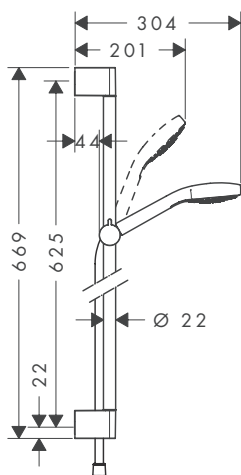

Croma Select E shower set

Shower set 1jet EcoSmart 9 l/min with shower bar 65 cm

- Croma Select E 1Jet Handshower
- spray type: Rain
- convenient diversion via Select button
- pivot connectors prevent hose from tangling
- slide inclination angle can be adjusted by 45°
- maximum flow rate (at 0.3 MPa): 9 l/min
- chrome-plated wall supports of plastic
- Unica Croma wallbar 65cm
- Isiflex hose 1600mm
- **FixFit not included**

Finish	Code no.	RRP (ex GST)	RRP (inc GST)
White/Chrome	26585400	145.45	160.00

While stocks last. Run out.

Required parts:

· FixFit S		27453003	71.82	79.00