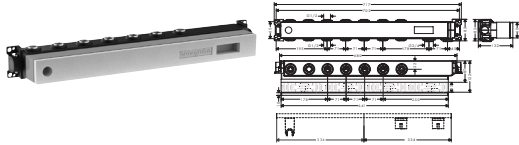

Required parts:

- Basic set for 5 functions 15313180 1,362.73 **1,499.00**

Basic set for 5 functions

- 5 outlets
- connection thread Rp 3/4
- installation depth: 87 - 122 mm
- horizontal installation
- sound-decoupled installation
- connection dimension: DN15/ DN20

15313180	1,362.73	1,499.00