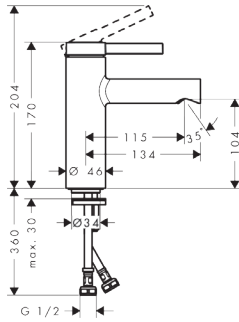

Zesis S basin

Single lever basin mixer 100 CoolStart without waste set LF

- ComfortZone: 100
- projection: 115 mm
- spout height: 104 mm
- spray type: normal spray
- ceramic cartridge
- temperature limitation adjustable
- connection type: G 1/2 connections
- connection dimension: DN15
- <0.25% lead as per Lead Free Watermark certification