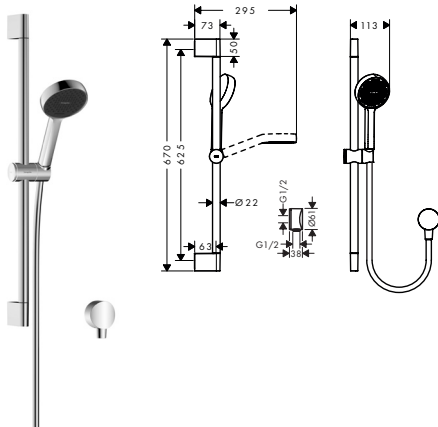

Activera Select S shower set

Shower set 95 2jet 2.5 GPM with shower bar 65 cm and wall outlet

- shower head size: 95 mm
- spray type: Rain, ImpactRain
- convenient spray selection via Select button
- FlexPower: nozzles automatically adjust to water pressure by opening and closing
- QuickClean+: avoid limescale deposits thanks to the elasticity of the nozzles
- flow regulator: 8 l/min (with possible tolerances -20 %)
- EasySplit: simplified repair of the product
- slider rotatable on the pipe for left or right operation
- height-adjustable slider with locking push-button slider
- slider with locking mechanism
- wall supports made of plastic
- profile pipe: round
- shower bar diameter: 22 mm
- drilling distance: 625 mm
- shower hose with conical nut on both ends
- pivot connector prevents hose from tangling
- rinseable filter washer
- **includes FixFit S**

Finish	Code no.	RRP (ex GST)	RRP (inc GST)
Chrome	28088003	180.91	199.00
Matt Black	28088673	226.36	249.00
Brushed Nickel	28088823	226.36	249.00