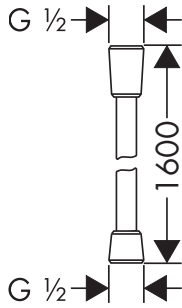

Shower hoses, fixfits, porters

Isiflex shower hoses

Shower hose 160 cm

- high-quality shower hose with metal effect
- with plastic coating, easy to clean
- shower hose length: 1.60 m
- pivot connectors prevent hose from tangling
- kink-protected
- nuts shower hose: conical nut on both ends

Finish	Code no.	RRP (ex GST)	RRP (inc GST)
Chrome	28276000	53.64	59.00
Brushed Bronze	28276140	67.27	74.00
Brushed Black Chrome	28276340	67.27	74.00
Matt Black	28276670	67.27	74.00
Brushed Nickel	28276820	67.27	74.00

Alternative sizes:				
· Shower hose 125cm	Chrome	28272000	44.55	49.00
	Brushed Bronze	28272140	55.45	61.00
	Brushed Black Chrome	28272340	55.45	61.00
	Matt Black	28272670	55.45	61.00
	Brushed Nickel	28272820	55.45	61.00
· Shower hose 200cm	Chrome	28274000	62.73	69.00
	Brushed Bronze	28274140	78.18	86.00
	Brushed Black Chrome	28274340	78.18	86.00
	Brushed Nickel	28274820	78.18	86.00