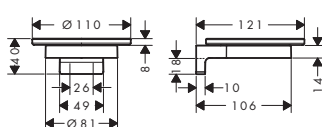

Soap dish

- wall-mounted
- material recess: matt glass
- holder material: metal
- with mounting material
- concealed fastening
- drilling distance: 26 mm
- diameter drill hole: 6 mm

Chrome	41766000	80.91	89.00
Brushed Bronze	41766140	100.91	111.00
Brushed Black Chrome	41766340	100.91	111.00
Matt Black	41766670	100.91	111.00
Brushed Nickel	41766820	100.91	111.00

NEW