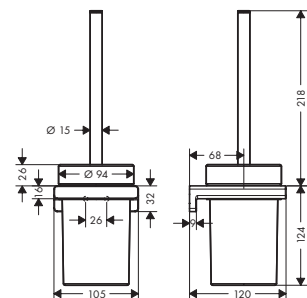

Toilet brush holder wall-mounted

- material: metal, glass
- wall-mounted

Chrome	41752000	125.45	138.00
Brushed Bronze	41752140	156.36	172.00
Brushed Black Chrome	41752340	156.36	172.00
Matt Black	41752670	156.36	172.00

Optional parts:

· Replacement toilet brush with handle	93286000	80.91	89.00