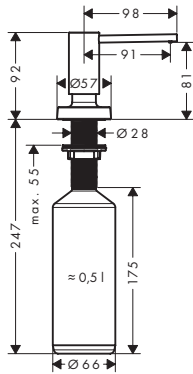

A51 Soap/ lotion dispenser

- suitable for matched design to selected kitchen mixers
- projection 91 mm
- material: durable metal construction
- non-corroding outlet pipe
- filling capacity 500 ml
- dosage 2 ml
- easy to fill up from the top
- for installation in worktops up to 55 mm
- easy installation without tools needed
- mounting hole with 28 - 35 mm diameter needed

Chrome	40448000	90.00	99.00
Stainless Steel Optic	40448800	108.18	119.00
Matt Black	40448670	108.18	119.00