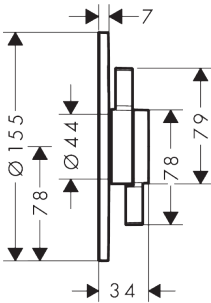

Mixer for concealed installation for 2 functions

- 2 functions
- volume control and diverter for 2 functions
- maximum flow rate at 3 bar: 31 l/min
- ceramic cartridge for temperature control, shut-off/ diverter valve
- easy installation due to pre-assembled function block
- handles always at the same height regardless of the installation depth of the basic set
- escutcheon can be aligned by +/- 3°
- material escutcheon: plastic
- material handles: metal
- min. operating pressure: 1 bar
- max. operating pressure: 10 bar
- mixer is delivered with buttons Rain small, Rain large, hand shower, Waterfall, bath tub
- connection type: basic set iBox universal 2

Chrome	75418003	490.00	539.00
Brushed Bronze	75418143	612.73	674.00
Brushed Black Chrome	75418343	612.73	674.00
Matt Black	75418673	612.73	674.00
Brushed Nickel	75418823	612.73	674.00

Required parts:

· iBox universal 2 Basic set	01500180	172.73	190.00