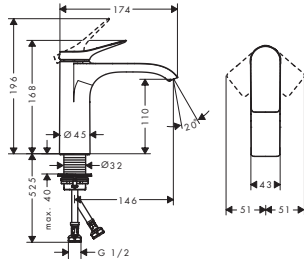

Vivenis basin

Single lever basin mixer 110 without waste set

- ComfortZone 110
- projection 146 mm
- spray type: WaterfallStream
- maximum flow rate at 3 bar: 5 l/min
- ceramic cartridge
- temperature limitation adjustable
- suitable for continuous flow water heaters
- connection type: G 1/2 connections
- connection dimension: DN15

Finish	Code no.	RRP (ex GST)	RRP (inc GST)
Chrome	75024003	453.64	499.00
Brushed Bronze	75024143	515.45	567.00
Brushed Black Chrome	75024343	515.45	567.00
Matt Black	75024673	515.45	567.00
Brushed Nickel	75024823	515.45	567.00

LEAD FREE