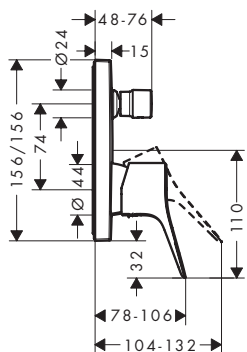

Vivenis bath

Single lever bath mixer for concealed installation

- 2 functions
- connection type: basic set
- flow rate upper outlet: 21 l/min
- flow rate lower outlet: 29 l/min
- min. operating pressure: 1 bar
- max. operating pressure: 10 bar
- ceramic cartridge
- temperature limitation adjustable
- diverter with automatic resetting
- with silencer

Required parts:

- Basic set iBox universal 2
- Adapter plate for iBox universal 2

Finish	Code no.	RRP (ex GST)	RRP (inc GST)
Chrome	75415003	427.27	470.00
Brushed Bronze	75415143	485.45	534.00
Brushed Black Chrome	75415343	485.45	534.00
Matt Black	75415673	485.45	534.00
Brushed Nickel	75415823	485.45	534.00

01500180	172.73	190.00
13588000	18.18	20.00