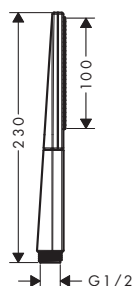

Baton hand shower 1jet EcoSmart

- shower head size: 100 x 38 mm
- spray type: PowderRain
- spray disc surface: easy cleanable aluminium spray disc, graphite
- maximum flow rate at 3 bar: 9 l/min
- with internal water conduction
- rinseable dirt filter
- connection thread G 1/2 connection

Finish	Code no.	RRP (ex GST)	RRP (inc GST)
Chrome	26867000	262.73	289.00
Brushed Bronze	26866141	328.18	361.00
Brushed Black Chrome	26866341	328.18	361.00
Matt Black	26866671	328.18	361.00
Brushed Nickel	26866821	328.18	361.00