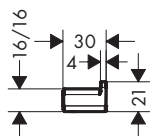

Required parts:

- Adaptor G 3/8 to G 1/2 (Units:1)

93395000	7.27	8.00
----------	------	------

AddStoris Q accessories

Corner basket

- can be used additional as a shelf
- material: metal
- wall-mounted

Finish	Code no.	RRP (ex GST)	RRP (inc GST)
Chrome	41741000	100.91	111.00
Brushed Bronze	41741140	126.36	139.00
Brushed Black Chrome	41741340	126.36	139.00
Matt Black	41741670	126.36	139.00
Brushed Nickel	41741820	126.36	139.00