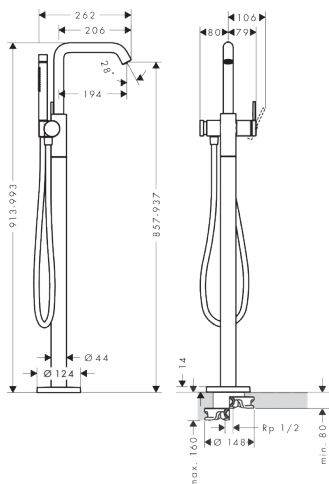

Tecturis S bath

Single lever bath mixer floor-standing

- 2 functions
- projection: 194 mm
- spray type mixer: normal spray
- maximum flow rate at 3 bar: 21 l/min
- flow rate of hand shower at 3 bar: 7,5 l/min
- ceramic cartridge
- pressure diverter Select with automatic resetting
- non-return valve
- connection dimension: DN15
- connection type: basic set
- deck mounted
- min. operating pressure: 1 bar
- max. operating pressure: 10 bar
- no additional maintenance opening required
- spray type hand shower: Rain, MonoRain

Finish	Code no.	RRP (ex GST)	RRP (inc GST)
Chrome	73440003	3,180.91	3,499.00
Brushed Bronze	73440143	3,976.36	4,374.00
Brushed Black Chrome	73440343	3,976.36	4,374.00
Matt Black	73440673	3,976.36	4,374.00
Brushed Nickel	73440823	3,976.36	4,374.00

Required parts:

· Basic set for bath mixer floor-standing	10452180	908.18	999.00

IMPORTANT NOTE:
MALE CONNECTION
THREAD ON PRODUCT

Bath Spout

- connection type: G 1/2 male connection
- with escutcheon
- projection: 198 mm
- wall-mounted
- maximum flow rate at 3 bar: 22,5 l/min
- connection dimension: DN15
- spray type: normal spray

Chrome	73411000	271.82	299.00
Brushed Bronze	73411140	340.00	374.00
Brushed Black Chrome	73411340	340.00	374.00
Matt Black	73411670	340.00	374.00

Tecturis S shower

Single lever shower mixer

- 1 function
- maximum flow rate at 3 bar: 28,7 l/min
- maximum flow rate at 1 bar: 16,9 l/min
- temperature limitation adjustable
- min. operating pressure: 1 bar
- max. operating pressure: 10 bar
- connection type: basic set

Finish	Code no.	RRP (ex GST)	RRP (inc GST)
Chrome	73605003	177.27	195.00
Brushed Bronze	73605143	221.82	244.00
Brushed Black Chrome	73605343	221.82	244.00
Matt Black	73605673	221.82	244.00
Brushed Nickel	73605823	221.82	244.00

Required parts:

· Basic set for single lever shower mixer	13620180	181.82	200.00