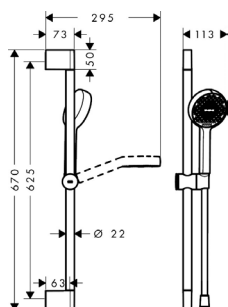

Activera S shower set

NEW

Shower set 1jet with shower bar 65 cm

- shower head size: 95 mm
- spray type: Rain
- FlexPower: nozzles automatically adjust to water pressure by opening and closing
- QuickClean+: reduce limescale deposits thanks to the elasticity of the nozzles
- maximum flow rate at 3 bar: 9,5 l/min
- slider rotatable on the pipe for left or right operation
- height-adjustable slider with locking push-button slider
- slider with locking mechanism
- wall supports made of plastic
- profile pipe: round
- pipe length: 669 mm
- shower bar diameter: 22 mm
- drilling distance: 625 mm
- shower hose with conical nut on both ends
- pivot connector prevents hose from tangling
- rinseable filter washer

Finish	Code no.	RRP (ex GST)	RRP (inc GST)
Chrome	28041001	81.82	90.00
Matt Black	28041671	102.73	113.00
Brushed Nickel	28041821	102.73	113.00

Required parts:

· FixFit S	Chrome	27453003	71.82	79.00
	Matt Black	27453673	90.00	99.00
	Brushed Nickel	27453823	90.00	99.00