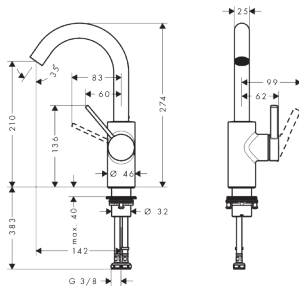

Single lever basin mixer 210 CoolStart with swivel spout

- ComfortZone: 210
- projection: 142 mm
- spout height: 210 mm
- handle variant: lever handle
- swivel range adjustable in 2 steps to 110° or fixed stop
- spray type: normal spray
- maximum flow rate at 3 bar: 4 l/min
- ceramic cartridge
- suitable for continuous flow water heaters
- connection type: G 3/8 hose connections
- connection dimension: DN15
- cold water in basic handle position
- <0.25% lead as per Lead Free Watermark certification

Chrome	74741000	453.64	499.00
Matt Black	74741670	567.27	624.00

LEAD FREE

Required parts:

· Adaptor G 3/8 to G 1/2 (Units:1)	93395000	7.27	8.00