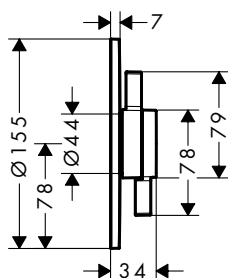

DuoTurn S Mixer for concealed installation for 1 functions

- 1 function
- volume control for 1 function
- maximum flow rate at 3 bar: 26 l/min
- ceramic cartridge for temperature control, 1/2" ceramic shut-off valve
- easy installation due to pre-assembled function block
- handles always at the same height regardless of the installation depth of the basic set
- escutcheon can be aligned by $\pm 3^\circ$
- material escutcheon: plastic
- material handles: metal
- min. operating pressure: 1 bar
- max. operating pressure: 10 bar
- mixer is delivered with button hand shower
- connection type: basic set iBox universal 2

Chrome	75618003	462.73	509.00
Brushed Bronze	75618143	578.18	636.00
Brushed Black Chrome	75618343	578.18	636.00
Matt Black	75618673	578.18	636.00
Brushed Nickel	75618823	578.18	636.00

Required parts:

· iBox universal 2 Basic set	01500180	172.73	190.00