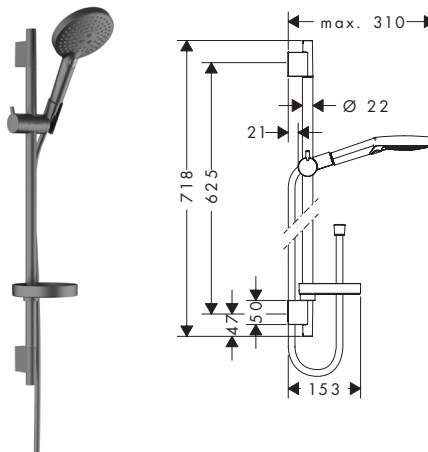

Shower set 120 3jet EcoSmart 9 l/min with shower bar 65 cm

- shower head size: 120 mm
- spray type: Whirl, Rain, RainAir
- convenient spray selection via Select button
- QuickClean: Limescale deposits can simply be rubbed off with your finger
- 90° position adjustable slider, pivots left and right, up and down
- maximum flow rate at 3 bar: 9 l/min
- wall supports of metal
- profile pipe: round
- shower bar diameter: 22 mm
- drilling distance: 625 mm
- pivot connector prevents hose from tangling
- **includes FixFit S**

Brushed Black Chrome	26632343	453.64	499.00

While stocks last. Run out.