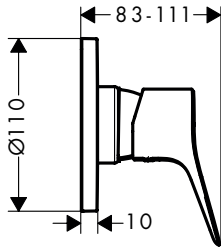

Single lever shower mixer for concealed installation

- 1 function
- connection type: basic set
- min. operating pressure: 1 bar
- max. operating pressure: 10 bar
- scope of supply: handle, sleeve, escutcheon Ø 110 mm

Chrome	75616003	190.00	209.00
Brushed Bronze	75616143	216.36	238.00
Brushed Black Chrome	75616343	216.36	238.00
Matt Black	75616673	216.36	238.00
Brushed Nickel	75616823	216.36	238.00

Required parts:

· Basic set for single lever shower mixer for concealed installation	13620180	181.82	200.00