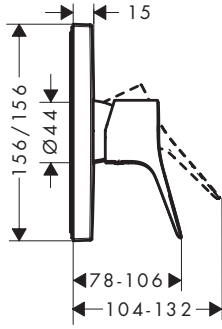

Vivenis shower

Single lever shower mixer for concealed installation

- 1 function
- connection type: basic set
- maximum flow rate at 3 bar: 23 l/min
- ceramic cartridge
- min. operating pressure: 1 bar
- max. operating pressure: 10 bar
- temperature limitation adjustable
- with silencer

Finish	Code no.	RRP (ex GST)	RRP (inc GST)
Chrome	75615003	471.82	519.00
Brushed Bronze	75615143	536.36	590.00
Brushed Black Chrome	75615343	536.36	590.00
Matt Black	75615673	536.36	590.00
Brushed Nickel	75615823	536.36	590.00

Required parts:

· Basic set iBox universal 2	01500180	172.73	190.00
· Adapter plate for iBox universal 2	13588000	18.18	20.00