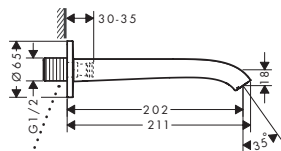

IMPORTANT NOTE:
MALE CONNECTION
THREAD ON PRODUCT

Bath spout

- 1 function
- connection type: G 1/2 male connection
- with escutcheon
- projection 202 mm
- wall-mounted
- maximum flow rate at 3 bar: 24,3 l/min
- spray type: WaterfallStream

75410000	290.91	320.00
75410140	362.73	399.00
75410340	362.73	399.00
75410670	362.73	399.00