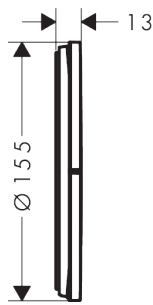

Valve for concealed installation for 3 functions

- 3 functions
- simultaneous use of several outlets
- comfortable turning on / off of outlets with large Select-paddle
- Start/stop valve to operate the functions
- flow rate upper outlet: 26 l/min
- flow rate lower outlet: 26 l/min
- min. operating pressure: 1 bar
- escutcheon can be aligned by +/- 3°
- easy installation due to pre-assembled function block
- valve is delivered with buttons Rain small, Rain large, hand sower, Waterfall, bath tub

Chrome	15558003	635.45	699.00
Brushed Bronze	15558143	794.55	874.00
Brushed Black Chrome	15558343	794.55	874.00
Matt Black	15558673	794.55	874.00
Brushed Nickel	15558823	794.55	874.00

Required parts:

· iBox universal 2 Basic set	01500180	172.73	190.00