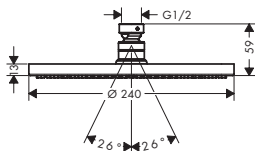

Raindance S overhead shower

Overhead shower 240 1jet PowderRain

- ball-joint: overhead shower
- angle adjustable
- spray type: PowderRain
- maximum flow rate at 0.3 MPa: 9 l/min
- fully chrome-plated spray disc
- material spray disc: metal
- installation: ceiling or wall
- connection thread G 1/2

Finish	Code no.	RRP (ex GST)	RRP (inc GST)
Chrome	27624001	618.18	680.00
Brushed Bronze	27624141	772.73	850.00
Brushed Black Chrome	27624341	772.73	850.00
Matt Black	27624671	772.73	850.00
Brushed Nickel	27624821	772.73	850.00