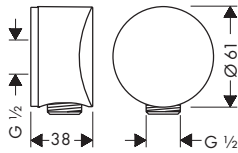

FixFit S

- 1/2" male/female elbow
- with non return valve
- connection dimension DN15

Chrome	27453003	71.82	79.00
Brushed Bronze	27453143	90.00	99.00
Brushed Black Chrome	27453343	90.00	99.00
Matt Black	27453673	90.00	99.00
Brushed Nickel	27453823	90.00	99.00