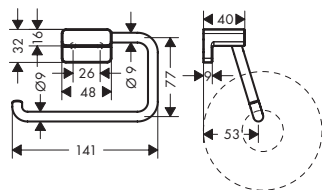

Roll holder without cover
· wall-mounted

Chrome	41771000	71.82	79.00
Brushed Bronze	41771140	90.00	99.00
Brushed Black Chrome	41771340	90.00	99.00
Matt Black	41771670	90.00	99.00
Brushed Nickel	41771820	90.00	99.00