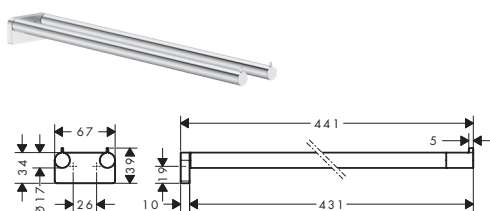

Towel rack with towel holder

- wall-mounted
- material: metal
- holder material: metal
- length: 661 mm
- with mounting material
- concealed fastening
- drilling distance: 627 mm
- diameter drill hole: 6 mm

Chrome	41781000	362.73	399.00
Brushed Bronze	41781140	453.64	499.00
Brushed Black Chrome	41781340	453.64	499.00
Matt Black	41781670	453.64	499.00
Brushed Nickel	41781820	453.64	499.00

NEW