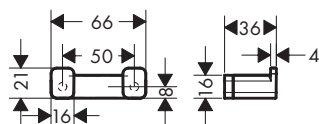

Double hook

- material: metal
- wall-mounted

Chrome	41755000	57.27	63.00
Brushed Bronze	41755140	71.82	79.00
Brushed Black Chrome	41755340	71.82	79.00
Matt Black	41755670	71.82	79.00
Brushed Nickel	41755820	71.82	79.00