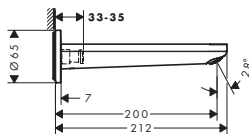

1. **Bath spout**
2. connection type: G 1/2
   - with escutcheon
   - projection 200 mm
   - wall-mounted
   - maximum flow rate at 3 bar: 22,2 l/min
   - spray type: normal spray

Chrome	72430000	180.91	199.00
Matt Black	72430670	226.36	249.00