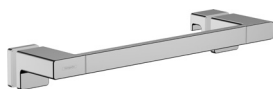

Accessories

Towel rack with towel holder

- drilling distance 630 mm
- wall-mounted
- length 648 mm

Chrome	41751000	362.73	399.00
Brushed Bronze	41751140	453.64	499.00
Brushed Black Chrome	41751340	453.64	499.00
Matt Black	41751670	453.64	499.00
Brushed Nickel	41751820	453.64	499.00

Towel holder twin-handle

- wall-mounted
- length 445 mm

Chrome	41770000	126.36	139.00
Brushed Bronze	41770140	158.18	174.00
Brushed Black Chrome	41770340	158.18	174.00
Matt Black	41770670	158.18	174.00
Brushed Nickel	41770820	158.18	174.00

Towel ring

- wall-mounted

Chrome	41754000	80.91	89.00
Brushed Bronze	41754140	100.91	111.00
Brushed Black Chrome	41754340	100.91	111.00
Matt Black	41754670	100.91	111.00
Brushed Nickel	41754820	100.91	111.00

Shower door handle

- thickness of glass: 6 - 12 mm
- diameter drill hole: 6 mm
- drilling distance 350 mm
- can be used simultaneously as a bath towel holder

Chrome	41759000	162.73	179.00
Brushed Bronze	41759140	203.64	224.00
Brushed Black Chrome	41759340	203.64	224.00
Matt Black	41759670	203.64	224.00
Brushed Nickel	41759820	203.64	224.00