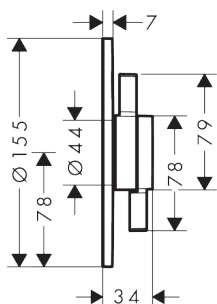

DuoTurn S Mixer for concealed installation for 2 functions

- 2 functions
- volume control and diverter for 2 functions
- maximum flow rate at 3 bar: 31 l/min
- ceramic cartridge for temperature control, shut-off/ diverter valve
- easy installation due to pre-assembled function block
- handles always at the same height regardless of the installation depth of the basic set
- escutcheon can be aligned by $\pm 3^\circ$
- material escutcheon: plastic
- material handles: metal
- min. operating pressure: 1 bar
- max. operating pressure: 10 bar
- mixer is delivered with buttons Rain small, Rain large, hand shower, Waterfall, bath tub
- connection type: basic set iBox universal 2

Chrome	75418003	490.00	539.00
Brushed Bronze	75418143	612.73	674.00
Brushed Black Chrome	75418343	612.73	674.00
Matt Black	75418673	612.73	674.00
Brushed Nickel	75418823	612.73	674.00

Required parts:

· iBox universal 2 Basic set	01500180	172.73	190.00