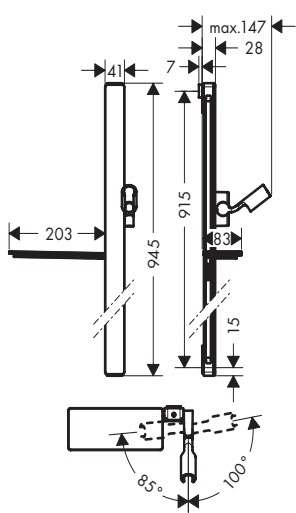

Shower bar E 90 cm with shower hose

- pivot connectors prevent hose from tangling
- 90° position adjustable slider, pivots left and right, up and down
- shelf: shelf made of safety glass
- wall bar type: flat aluminium profile with safety glass finish
- 41 mm
- fully chrome-plated shower slide
- self-locking slide
- slide inclination angle steplessly adjustable
- chrome-plated wall supports of plastic
- 1x Casetta' E soap dish
- finish: chrome, white or black

Chrome	27640000	362.73	399.00
White/Chrome	27640400	362.73	399.00

While stocks last. Run out.

Consisting of:

- Shower hose 160 cm (# 28276000)
- Soap dish E (# 26511000)

Alternative sizes:

· Shower bar E 150 cm with shower hose	Chrome	27645000	499.09	549.00