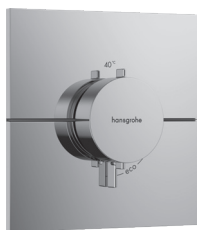

Thermostatic mixers / valves

Thermostat for concealed installation

- 1 function
- temperature and water flow control
- thermostat cartridge
- maximum flow rate at 1 bar: 19,5 l/min
- flow rate upper outlet: 32 l/min
- flow rate lower outlet: 32 l/min
- flow rate by simultaneous use of all outlets: 34,8 l/min
- maximum flow rate at 3 bar: 34,8 l/min
- min. operating pressure: 1 bar
- max. operating pressure: 10 bar
- flat escutcheon for more space in the shower
- escutcheon can be aligned by +/- 3°
- easy installation due to pre-assembled function block
- handles always at the same height regardless of the installation depth of the basic set
- Safety stop at 40 °C
- temperature limitation adjustable
- the thermostat offers the possibility for thermal disinfection
- material handles: metal
- connection type: basic set iBox universal 2

Chrome	15574003	635.45	699.00
Brushed Bronze	15574143	794.55	874.00
Brushed Black Chrome	15574343	794.55	874.00
Matt Black	15574673	794.55	874.00
Brushed Nickel	15574823	794.55	874.00