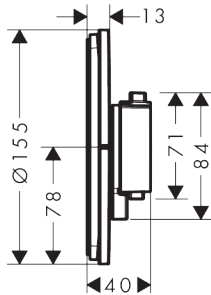

Required parts:

- iBox universal 2 Basic set 01500180 172.73 **190.00**

Thermostat for concealed installation for 2 functions

- 2 functions
- simultaneous use of several outlets
- comfortable turning on / off of outlets with large Select-paddle
- water flow control with stop function
- thermostat cartridge, Start/stop valve to operate the functions
- maximum flow rate at 1 bar: 12,7 l/min
- maximum flow rate at 3 bar: 22,1 l/min
- min. operating pressure: 1 bar
- max. operating pressure: 10 bar
- escutcheon can be aligned by $\pm 3^\circ$
- easy installation due to pre-assembled function block
- handles always at the same height regardless of the installation depth of the basic set
- Safety stop at 40 °C
- temperature limitation adjustable
- the thermostat offers the possibility for thermal disinfection
- material button: metal
- material handles: metal
- connection type: basic set iBox universal 2
- thermostat is delivered with buttons Rain small, Rain large, hand shower, Waterfall, bath tub

Finish	Code no.	RRP (ex GST)	RRP (inc GST)
Chrome	15554003	908.18	999.00
Brushed Bronze	15554143	1,135.45	1,249.00
Brushed Black Chrome	15554343	1,135.45	1,249.00
Matt Black	15554673	1,135.45	1,249.00
Brushed Nickel	15554823	1,135.45	1,249.00

Required parts:

- iBox universal 2 Basic set 01500180 172.73 **190.00**

Measurements at scale drawings are in mm.