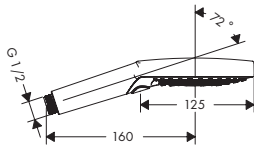

Hand showers

Hand shower 120 3jet EcoSmart PowderRain

- shower head size: 125 mm
- spray type: PowderRain, Rain, Whirl
- convenient spray selection via Select button
- spray disc surface: easy cleanable plastic spray disc
- QuickClean: Limescale deposits can simply be rubbed off with your finger
- maximum flow rate at 3 bar: 9,5 l/min
- with internal water conduction
- rinseable filter washer
- connection thread: G 1/2

Chrome	26037001	226.36	249.00
Brushed Bronze	26037141	282.73	311.00
Brushed Black Chrome	26037341	282.73	311.00
Matt Black	26037671	282.73	311.00
Brushed Nickel	26037821	282.73	311.00