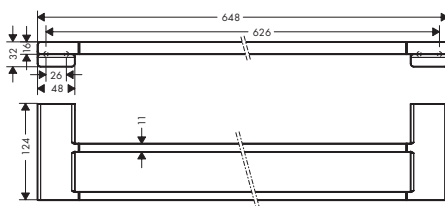

Double bath towel rail

- drilling distance 626 mm
- wall-mounted
- length 648 mm

Chrome	41743000	171.82	189.00
Brushed Bronze	41743140	214.55	236.00
Brushed Black Chrome	41743340	214.55	236.00
Matt Black	41743670	214.55	236.00
Brushed Nickel	41743820	214.55	236.00