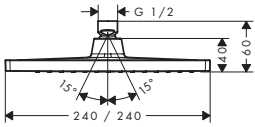

Crometta E overhead shower

Overhead shower 240 1jet EcoSmart 9 l/min

- shower head size: 240 x 240 mm
- spray type: Rain
- function from: 4,8 l/min
- maximum flow rate at 3 bar: 6,5 l/min
- minimum flow pressure: 1 bar
- ball-joint: overhead shower angle adjustable
- material spray disc: plastic
- installation: ceiling or wall
- connection thread G 1/2

Finish

Chrome

Matt Black

Code no.

26727000

26727670

RRP (ex GST)

271.82

340.00

RRP (inc GST)

299.00

374.00

While stocks last. Run out.