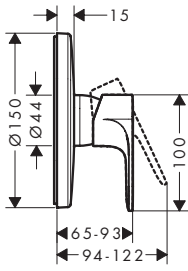

Rebris S

Rebris S shower

Single lever shower mixer for concealed installation for iBox universal

- 1 function
- connection type: basic set
- ceramic cartridge
- min. operating pressure: 1 bar
- max. operating pressure: 10 bar
- temperature limitation adjustable with silencer

Finish	Code no.	RRP (ex GST)	RRP (inc GST)
Chrome	72667003	342.73	377.00
Brushed Bronze	72667143	426.36	469.00
Brushed Black Chrome	72667343	426.36	469.00
Matt Black	72667673	426.36	469.00
Brushed Nickel	72667823	426.36	469.00

Required parts:

· Basic set iBox universal 2	01500180	172.73	190.00
· Adapter plate for iBox universal 2	13588000	18.18	20.00