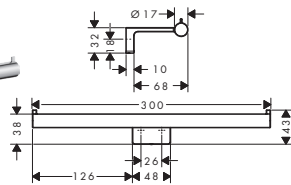

Toiletpaper holder double

- wall-mounted
- material: metal
- with mounting material
- concealed fastening
- drilling distance: 26 mm
- diameter drill hole: 6 mm
- for 2 paper rolls

Chrome	41768000	89.09	98.00
Brushed Bronze	41768140	110.91	122.00
Brushed Black Chrome	41768340	110.91	122.00
Matt Black	41768670	110.91	122.00
Brushed Nickel	41768820	110.91	122.00