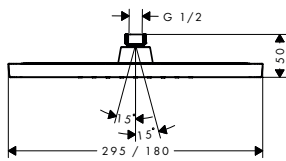

- 28099000
- 28099670

- 62.73
- 78.18

- 69.00**
- 86.00**

Activera Q overhead shower

NEW

Overhead shower 290/180 1jet

- shower head size: 290 x 180 mm
- spray type: Rain
- FlexPower: nozzles automatically adjust to water pressure by opening and closing
- QuickClean+: avoid limescale deposits thanks to the elasticity of the nozzles
- maximum flow rate at 3 bar: 9,5 l/min
- overhead shower angle adjustable
- material spray disc: plastic
- installation: ceiling or wall
- connection thread: G 1/2