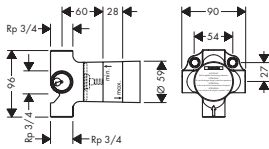

Basic set for Quattro four-way diverter valve for concealed installation

- requires volume control
- scope of supply: ceramic cartridge, seal
- 3 outlets
- simultaneous utilization by 2 outlets
- suitable for all Quattro finish sets
- flow rate: 65 l/min
- connection dimension: DN20

15930180 750.00 **825.00**