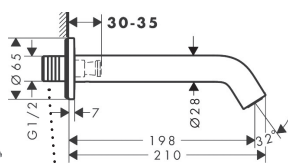

IMPORTANT NOTE:
MALE CONNECTION
THREAD ON PRODUCT

Bath Spout

- connection type: G 1/2 male connection
- with escutcheon
- projection: 198 mm
- wall-mounted
- maximum flow rate at 3 bar: 22,5 l/min
- connection dimension: DN15
- spray type: normal spray

Chrome	73411000	271.82	299.00
Brushed Bronze	73411140	340.00	374.00
Brushed Black Chrome	73411340	340.00	374.00
Matt Black	73411670	340.00	374.00