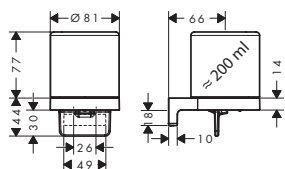

NEW

Liquid soap dispenser

- wall-mounted
- holder material: metal
- material container: matt glass
- type of soap: liquid soap
- filling capacity 200 ml
- dosage 1 ml
- with mounting material
- concealed fastening
- drilling distance: 26 mm
- diameter drill hole: 6 mm

Chrome	41765000	108.18	119.00
Brushed Bronze	41765140	135.45	149.00
Brushed Black Chrome	41765340	135.45	149.00
Matt Black	41765670	135.45	149.00
Brushed Nickel	41765820	135.45	149.00

NEW