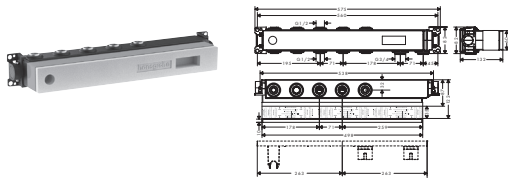

Thermostatic mixers / valves

Basic set for 3 functions

- 3 outlets
- connection thread Rp 3/4
- installation depth: 87 - 122 mm
- horizontal installation
- sound-decoupled installation
- connection dimension: DN15/ DN20

15311180 999.09 **1,099.00**