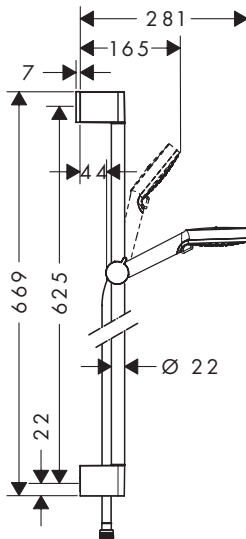

Crometta shower set

Shower set Vario EcoSmart+ 6 l/min with shower bar 65 cm

- shower head size: 100 mm
- spray type: Rain, IntenseRain
- spray type adjustment by turning spray disc
- QuickClean: Limescale deposits can simply be rubbed off with your finger
- slide inclination angle can be adjusted by 45°
- flow rate Rain spray at 3 bar: 4,8 l/min
- maximum flow rate at 3 bar: 4,8 l/min
- function from: 3 l/min
- wall supports made of plastic
- profile pipe: round
- pipe length: 669 mm
- drilling distance: 625 mm
- pivot connector prevents hose from tangling
- **FixFit not included**

Required parts:

- FixFit S

Finish

White/Chrome

Code no.

26555400

RRP
(ex GST)

81.82

RRP
(inc GST)

90.00

While stocks last. Run out.

27453003

71.82

79.00