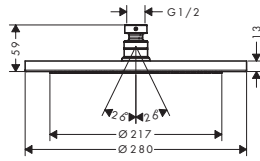

Croma overhead shower

Overhead shower 280 1jet EcoSmart 9 l/min

- shower head size: 280 mm
- spray type: RainAir
- flow rate RainAir spray (at 0.3 MPa): 9 l/min
- fully chrome-plated spray disc
- material spray disc: metal
- spray disc removeable for cleaning
- installation: ceiling or wall
- connection thread G 1/2
- connection dimension: DN15
- scope of supply: overhead shower, filter seal, assembly instruction

Finish	Code no.	RRP (ex GST)	RRP (inc GST)
Chrome	26221007	618.18	680.00
Brushed Bronze	26221147	772.73	850.00
Brushed Black Chrome	26221347	772.73	850.00
Matt Black	26221677	772.73	850.00
Brushed Nickel	26221827	772.73	850.00