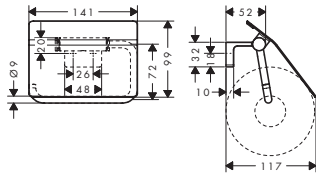

Accessories

Toiletpaper holder with shelf

- wall-mounted
- material: metal
- with mounting material
- concealed fastening
- drilling distance: 26 mm
- diameter drill hole: 6 mm
- Size of shelf: 141 mm

Chrome	41789000	126.36	139.00
Brushed Bronze	41789140	158.18	174.00
Brushed Black Chrome	41789340	158.18	174.00
Matt Black	41789670	158.18	174.00
Brushed Nickel	41789820	158.18	174.00