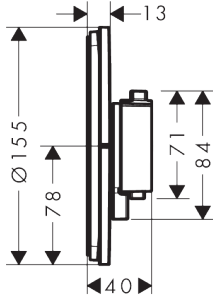

Thermostatic mixers / valves

ShowerSelect Comfort S thermostats

Thermostat for concealed installation for 1 function set

- 1 function
- comfortable turning on / off of one outlet with large Select-paddle
- water flow control with stop function
- thermostat cartridge, Start/stop valve to operate the functions
- min. operating pressure: 1 bar
- max. operating pressure: 10 bar
- flat escutcheon for more space in the shower
- escutcheon can be aligned by $\pm 3^\circ$
- easy installation due to pre-assembled function block
- handles always at the same height regardless of the installation depth of the basic set
- Safety stop at 40 °C
- temperature limitation adjustable
- the thermostat offers the possibility for thermal disinfection
- material button: metal
- material handles: metal
- connection type: basic set iBox universal 2
- thermostat is delivered with button On/Off

Finish	Code no.	RRP (ex GST)	RRP (inc GST)
Chrome	15553003	817.27	899.00
Brushed Bronze	15553143	1,021.82	1,124.00
Brushed Black Chrome	15553343	1,021.82	1,124.00
Matt Black	15553673	1,021.82	1,124.00
Brushed Nickel	15553823	1,021.82	1,124.00