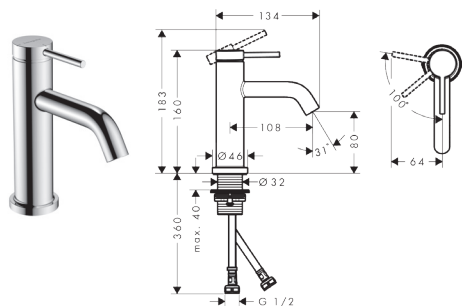

Tecturis S basin

Single lever basin mixer 80 EcoSmart+ without waste set LF

- ComfortZone: 80
- projection: 108 mm
- spout height: 80 mm
- maximum flow rate at 3 bar: 4 l/min
- ceramic cartridge
- temperature limitation adjustable
- connection type: G 1/2 connections
- connection dimension: DN15
- <0.25% lead as per Lead Free Watermark certification

Finish	Code no.	RRP (ex GST)	RRP (inc GST)
Chrome	73380003	362.73	399.00
Brushed Bronze	73380143	453.64	499.00
Brushed Black Chrome	73380343	453.64	499.00
Matt Black	73380673	453.64	499.00
Brushed Nickel	73380823	453.64	499.00

LEAD FREE