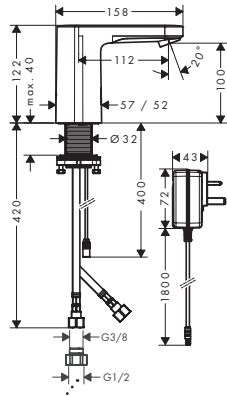

Electronic Basin Mixers

Vernis Blend electronic basin mixer

IMPORTANT NOTE:
EUROPEAN CONNECTION PLUG

Electronic basin mixer with temperature pre-adjustment

- ComfortZone 100
- projection: 112 mm
- spray type: normal spray
- swiveling spray former
- maximum flow rate at 3 bar: 3,7 l/min
- temperature pre-adjustable with isolated water conduction – without contact with nickel and lead
- non-return valve
- infrared sensor technology
- automatic environmental adjustment of infrared sensor
- 230 V / 50 Hz mains connection
- running time adjustable
- running time: 10 s, 20 s, 30 s, 60 s (preset)
- hygiene rinse activatable (automatic water flow)
- frequency of hygiene rinse: 24 h, 48 h, 72 h
- flushing time hygiene rinse: 10 s, 20 s, 30 s
- permanent rinse activatable (single water flow for 200 seconds, suitable for thermal disinfection)
- cleaning mode: manual water stop for washbasin cleaning
- connection dimension: DN15
- dirt filters in the connection hoses
- frequency of hygiene rinse and flushing time hygiene rinse are dependent on each other (24 h - 10 s, 48 h - 20 s, 72 h - 30 s)

Finish	Code no.	RRP (ex GST)	RRP (inc GST)
Chrome	71501009	534.55	588.00

LEAD FREE

Alternative product

- Electronic basin mixer for cold water or pre-adjusted water mains connection 230 V

Chrome	71504009	437.27	481.00

Required parts:

- Adaptor G 3/8 to G 1/2 (Units:1)

93395000	7.27	8.00