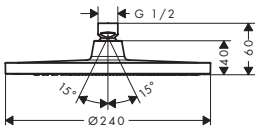

Overhead showers

Crometta S overhead shower

Overhead shower 240 1jet EcoSmart 9 l/min

- shower head size: 240 mm
- spray type: Rain
- function from: 4,8 l/min
- maximum flow rate at 3 bar: 6,5 l/min
- minimum flow pressure: 1 bar
- ball-joint: overhead shower angle adjustable
- material spray disc: plastic
- installation: ceiling or wall
- connection thread G 1/2

Finish

Matt Black

Code no.

26724670

RRP (ex GST)

340.00

RRP (inc GST)

374.00

While stocks last. Run out.