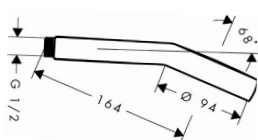

Activera Select S hand shower

Hand shower 95 2jet

- shower head size: 95 mm
- spray type: Rain, ImpactRain
- convenient spray selection via Select button
- spray disc surface: graphite
- FlexPower: nozzles automatically adjust to water pressure by opening and closing
- QuickClean+: avoid limescale deposits thanks to the elasticity of the nozzles
- flow regulator: 8 l/min (with possible tolerances -20 %)
- EasySplit: simplified repair of the product
- rinseable filter washer
- connection thread: G 1/2

Finish	Code no.	RRP (ex GST)	RRP (inc GST)
Chrome	28033003	71.82	79.00
Matt Black	28033673	90.00	99.00
Brushed Nickel	28033823	90.00	99.00