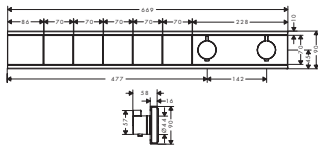

RainSelect Thermostat for concealed installation for 5 functions

- 5 functions
- simultaneous use of several outlets
- Select push-button on/off control for 5 functions
- depending on volume flow and installation situation approx. 50% flow rate reduction and integrated shut off function
- thermostat cartridge, Start/stop valve to operate the functions
- flow rate of hand shower at 3 bar: 16,7 l/min
- flow rate by simultaneous use of all outlets: 38 l/min
- maximum flow rate at 3 bar: 38 l/min
- min. operating pressure: 1 bar
- max. operating pressure: 10 bar
- safety stop at 40° C
- temperature limitation adjustable
- non-return valve
- connection type: basic set
- thermostat is delivered with buttons handshower, PowderRain, Waterfall, Rain large, shoulder shower

Chrome	15384000	1,453.64	1,599.00
Brushed Bronze	15384140	1,817.27	1,999.00
Brushed Black Chrome	15384340	1,817.27	1,999.00
Matt Black	15384670	1,817.27	1,999.00