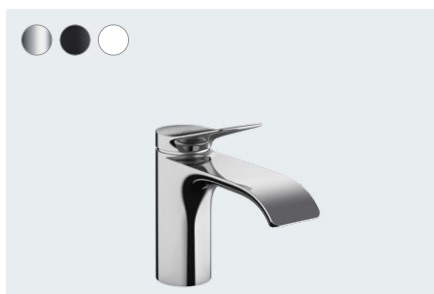

Vivenis
Pillar tap 80 for cold water
without waste set
75013, -000, -670, -700