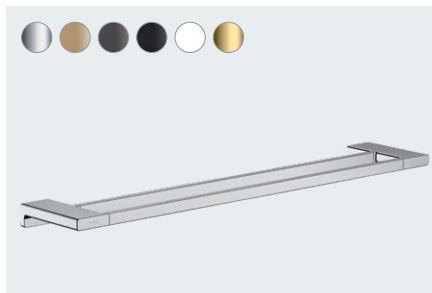

AddStoris
Double bath towel rail
41743, -000, -140, -340, -670, -700, -990