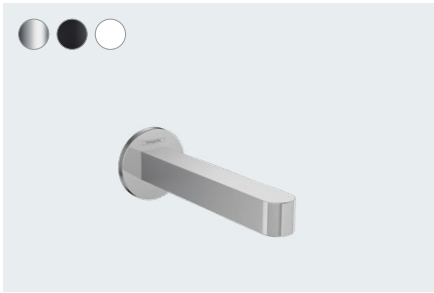

Finoris
Bath spout
76410, -000, -670, -700