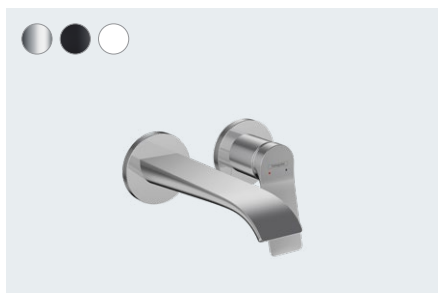

Vivenis
Single lever basin mixer for concealed installation
wall-mounted with spout 19.5 cm
75050, -000, -670, -700
Basic set for single lever basin mixer
for concealed installation wall-mounted
13622180 (not shown)