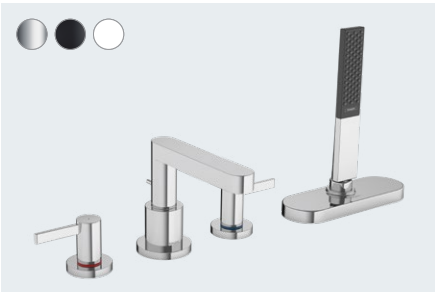

Finoris
4-hole rim mounted bath mixer with sBox
76444, -000, -670, -700
Basic set for 4-hole rim mounted bath mixer
13440180 (not shown)