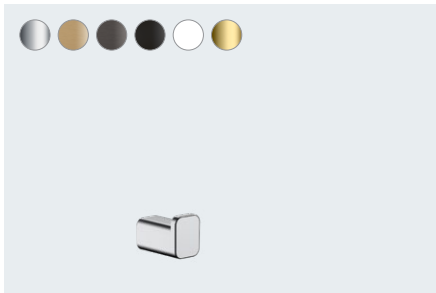

AddStoris

AddStoris
Single hook
41742, -000, -140, -340, -670, -700, -990