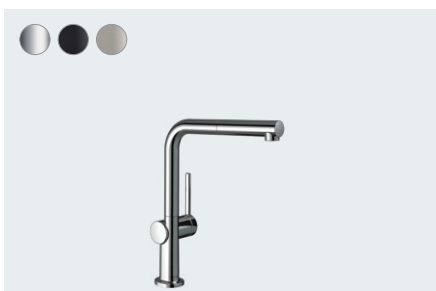

Talis M54

Single lever kitchen mixer 270,
pull-out spout, 1jet, sBox
72809, -000, -670, -800

Single lever kitchen mixer 270,
pull-out spout, 1jet
72808, -000, -670, -800

Single lever kitchen mixer 270, Eco,
pull-out spout, 1jet
72845, -000