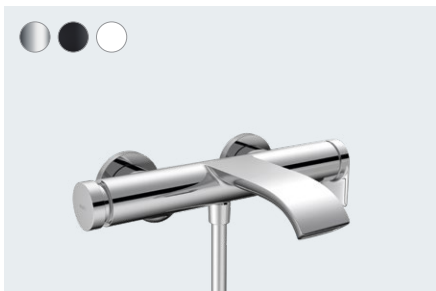

Available from 06/2021

Vivenis
Single lever bath mixer for exposed installation
75420, -000, -670, -700