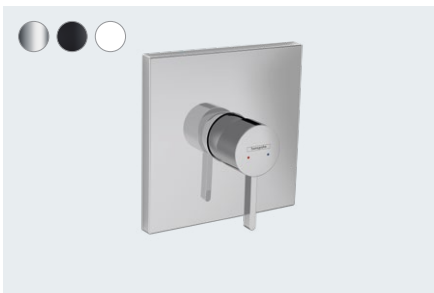

Finoris
Single lever shower mixer for concealed installation
76615, -000, -670, -700

Basic set iBox universal
01800180 (not shown)