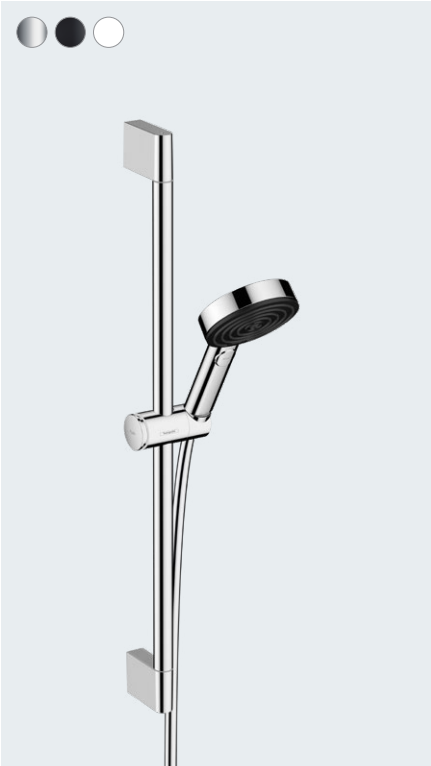

Pulsify Select
Shower set 105 3jet Relaxation
with shower bar 65 cm
24160, -000, -670, -700
Shower set 105 3jet Relaxation EcoSmart
with shower bar 65 cm
24161, -000, -670, -700
Shower set 105 3jet Relaxation
with shower bar 90 cm
24170, -000, -670, -700 (not shown)
Shower set 105 3jet Relaxation EcoSmart
with shower bar 90 cm
24171, -000, -670, -700 (not shown)