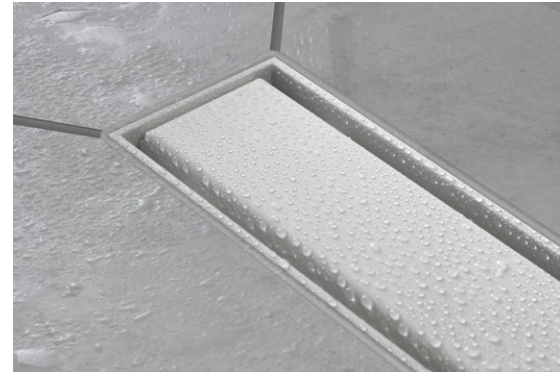

Starts with the basics, and then let your imagination run free.

A holistic design language in your shower enhances the space, and your well-being as a result. That's one reason why thoughtfully designed shower channels are becoming increasingly popular. RainDrain is the perfect accent to any shower, whether its finished in natural stone, stainless steel or individually tiled. And not only does it look great, it provides long-lasting functionality as well.

RainDrain suits every style of shower. We are particularly proud of the simple and straightforward installation, which doesn't depend on the shower's installation method. There is a set for all shower channels - simply choose from three different channels and the point of drainage, then trust in a well-fitted drain for many years to come.

A basic set for all shower channels.