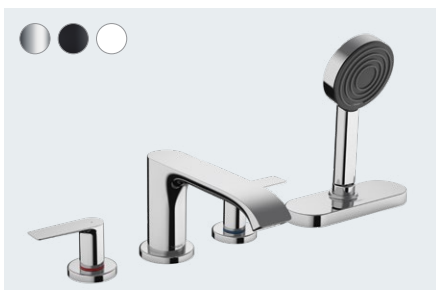

Vivenis
4-hole rim mounted bath mixer with sBox
75444, -000, -670, -700
Basic set for 4-hole rim mounted bath mixer
13440180 (not shown)