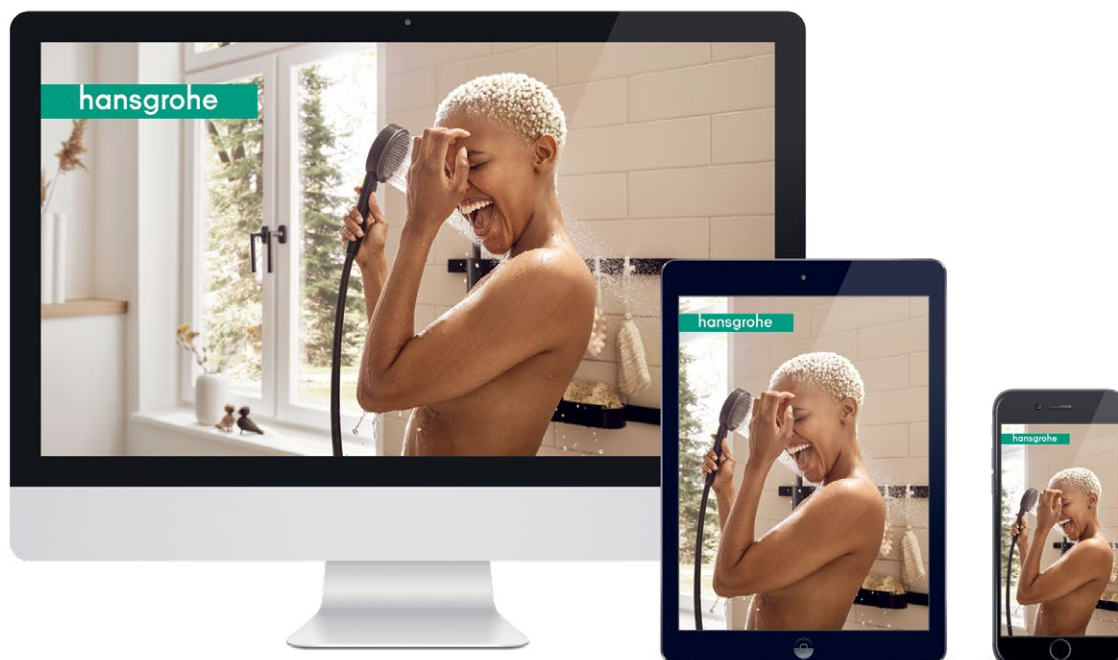

Discover more online – register and stay up to date

Want to find out more? Register online and you'll always be the first to know about what's new from hansgrohe. We look forward to seeing you!

hansgrohe.com
hansgrohe.com/register

Discover hansgrohe online and on social media