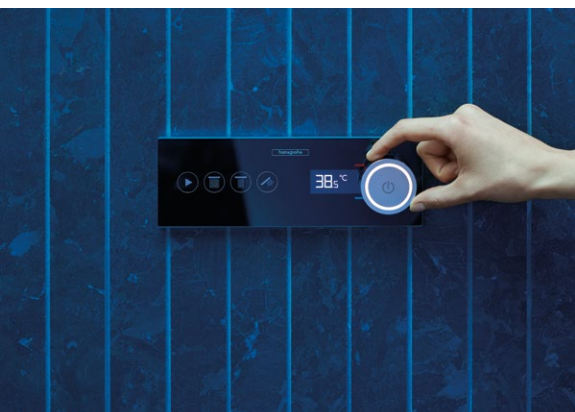

RainTunes at a glance:

- Seven individual shower programmes, from Good Morning to Good Night
- Use the hansgrohe home app to select and start your preferred programme
- RainButton: Bluetooth control buttons that can be positioned anywhere
- RainPad: Central digital control panel for your shower
- RainScent: Shower tabs available in five different aromas, including lavender, silver fir and pomegranate
- RainButton requires Rainfinity Digital showers, while RainPad can be used in conjunction with any hansgrohe shower

Simply scan the code to discover RainTunes.