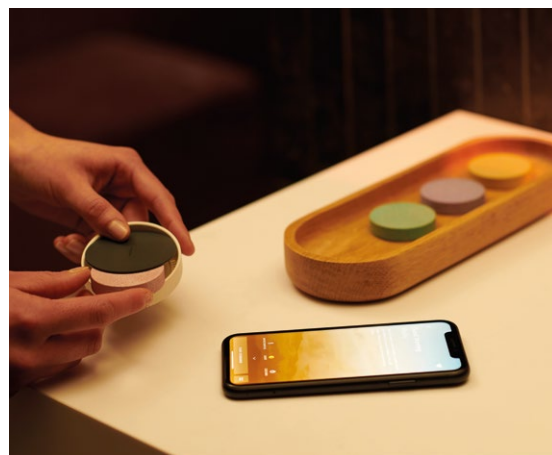

The hansgrohe home app - digitally select your water experience.

Choose one of the preset programmes depending on your mood and the time of day. Restart your wellness experience each day at the touch of a button, simply by using your smartphone.