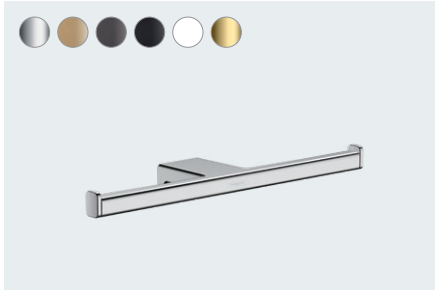

AddStoris
Double roll holder
41748, -000, -140, -340, -670, -700, -990