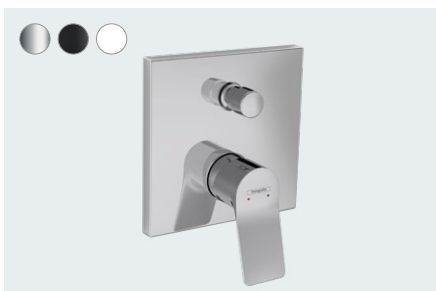

Vivenis
Single lever bath mixer for concealed installation
75415, -000, -670, -700
Single lever bath mixer for concealed installation
with integrated security combination according
to EN1717
75416, -000, -670, -700
Basic set iBox universal
01800180 (not shown)