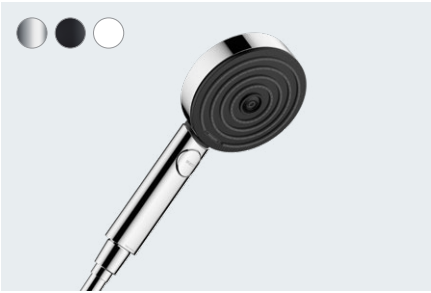

Pulsify

Pulsify Select
Hand shower 105 3jet Relaxation
24110, -000, -670, -700
Hand shower 105 3jet Relaxation EcoSmart
24111, -000, -670, -700