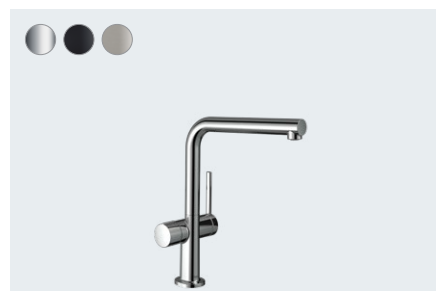

Talis M54

Single lever kitchen mixer 270,
device shut-off valve, 1jet
72827, -000, -670, -800

More information and the
assortment can be found at
[hansgrohe.com/TalisM54](https://www.hansgrohe.com/TalisM54)

Explanations of the surfaces, technologies and jet
types can be found at the end of the brochure.