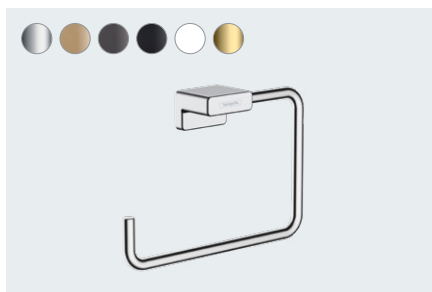

AddStoris
Towel ring
41754, -000, -140, -340, -670, -700, -990