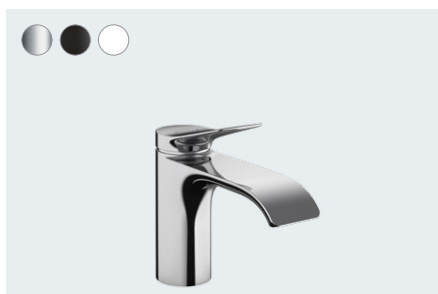

Vivenis

Vivenis
Single lever basin mixer 80
with pop-up waste set
75010, -000, -670, -700
Single lever basin mixer 80
without waste set
75012, -000, -670, -700