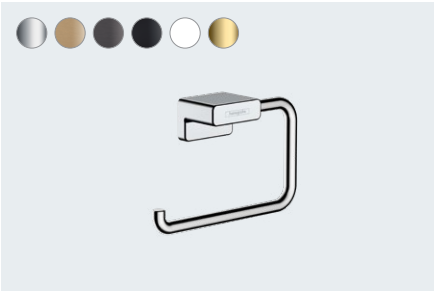

AddStoris
Roll holder without cover
41771, -000, -140, -340, -670, -700, -990