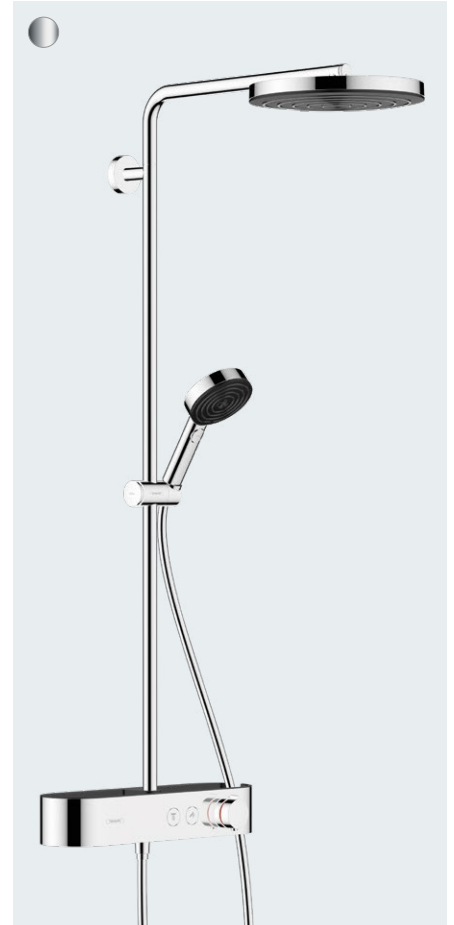

Pulsify
Showerpipe 260 1jet
with ShowerTablet Select 400
24220, -000
Showerpipe 260 1jet EcoSmart
with ShowerTablet Select 400
24221, -000
Showerpipe 260 1jet
with bath thermostat ShowerTablet 400
24230, -000 (not shown)