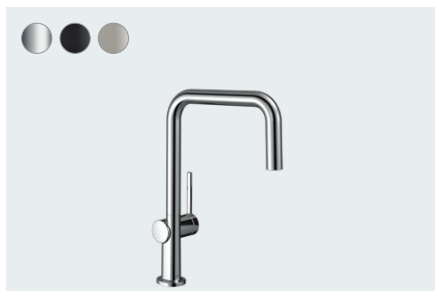

Talis M54

Single lever kitchen mixer U 220, 1jet
72806, -000, -670, -800

Single lever kitchen mixer U 220, Eco, 1jet
72844, -000