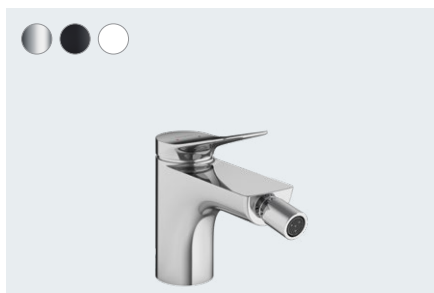

Vivenis
Single lever bidet mixer
with pop-up waste set
75200, -000, -670, -700