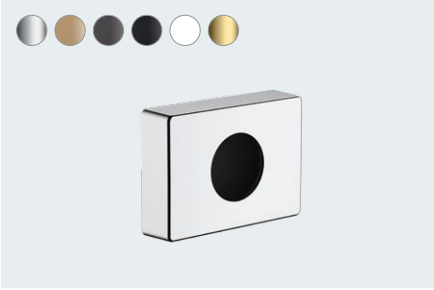

AddStoris
Sanitary bag dispenser
41773, -000, -140, -340, -670, -700, -990