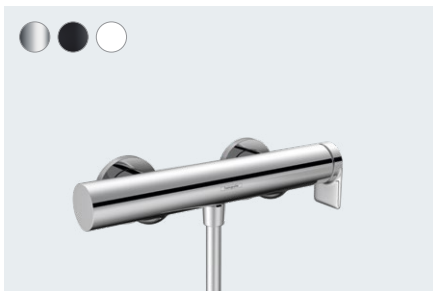

Vivenis
Single lever shower mixer for exposed installation
75620, -000, -670, -700