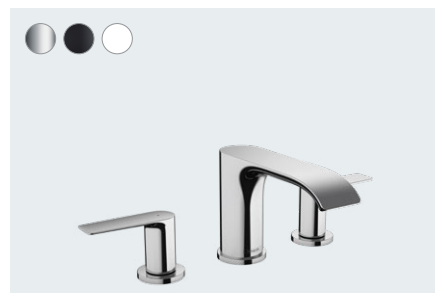

Vivenis
3-hole basin mixer 90
with pop-up waste set
75033, -000, -670, -700