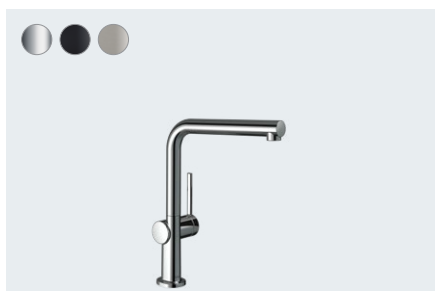

Talis M54

Single lever kitchen mixer 270, 1jet
72840, -000, -670, -800