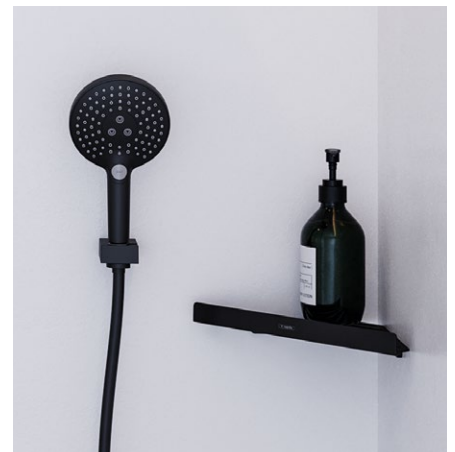

Our answer? AddStoris. It keeps those items you use frequently, such as soap dispensers or water mugs, within reach while ensuring they stay discreet. With its angular minimalist design, this line of accessories goes perfectly with the other Hansgrohe fittings in your bathroom.