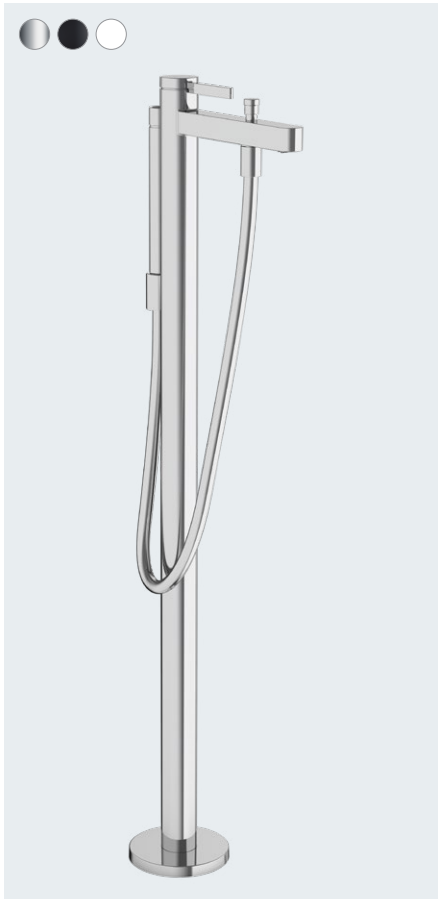

Finoris
Single lever bath mixer floor-standing
76445, -000, -670, -700

Basic set for mixers floor-standing
10452180 (not shown)

More information and the assortment can be found at hansgrohe.com/Finoris

Explanations of the surfaces, technologies and jet types can be found at the end of the brochure.