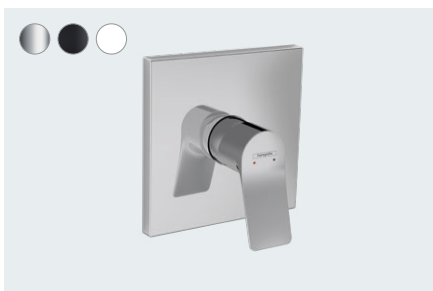

Vivenis
Single lever shower mixer for concealed installation
75615, -000, -670, -700
Basic set iBox universal
01800180 (not shown)