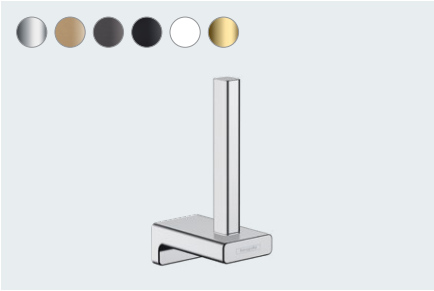

Available from 04/2021

**AddStoris**  
Roll holder with cover  
# 41753, -000, -140, -340, -670, -700, -990

**AddStoris**  
Roll holder without cover  
# 41771, -000, -140, -340, -670, -700, -990

**AddStoris**  
Roll holder with shelf  
# 41772, -000, -140, -340, -670, -700, -990