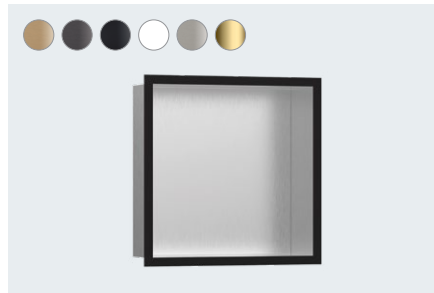

## XtraStoris Rock

Wall niche with tileable door 30 x 15 x 10 cm  
# 56082, -670, -700, -800

Wall niche with tileable door 30 x 15 x 14 cm  
# 56088, -670, -700, -800 (not shown)

Available from 07/2021

**XtraStoris Individual**  
 Wall niche Brushed Stainless Steel  
 with design frame 30 x 15 x 10 cm  
 # 56094, -140, -340, -670, -700, -800, -990