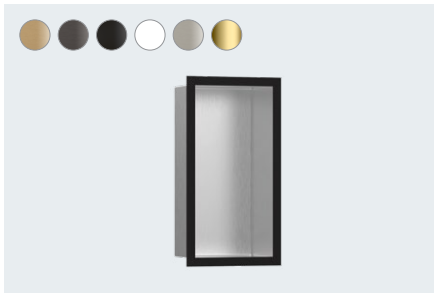

Available from 07/2021

XtraStoris Individual
Wall niche Brushed Stainless Steel
with design frame 30 x 15 x 10 cm
56094, -140, -340, -670, -700, -800, -990