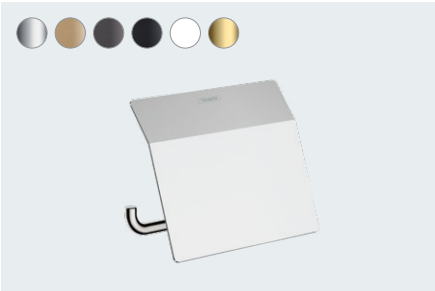

Available from 04/2021

**AddStoris**  
Roll holder with cover  
# 41753, -000, -140, -340, -670, -700, -990

**AddStoris**  
Roll holder without cover  
# 41771, -000, -140, -340, -670, -700, -990

**AddStoris**  
Roll holder with shelf  
# 41772, -000, -140, -340, -670, -700, -990