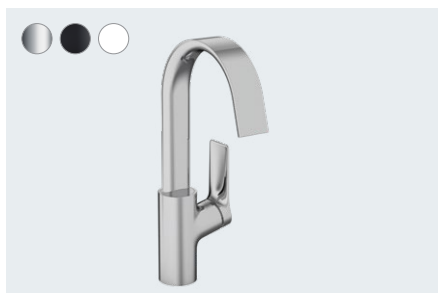

Vivenis
Single lever basin mixer 210 with swivel spout
and pop-up waste set
75030, -000, -670, -700
Single lever basin mixer 210 with swivel spout
without waste set
75032, -000, -670, -700