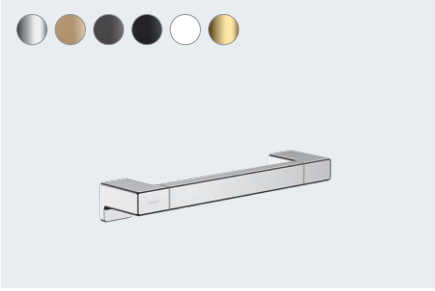

AddStoris
Grab bar
41744, -000, -140, -340, -670, -700, -990