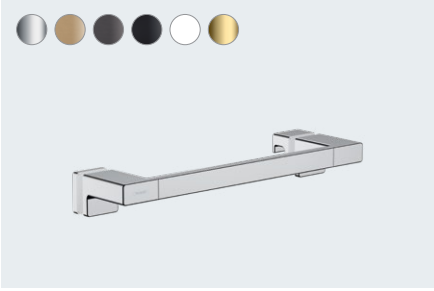

AddStoris
Shower door handle
41759, -000, -140, -340, -670, -700, -990

More information and the assortment can be found at hansgrohe.com/AddStoris

Explanations of the surfaces, technologies and jet types can be found at the end of the brochure.