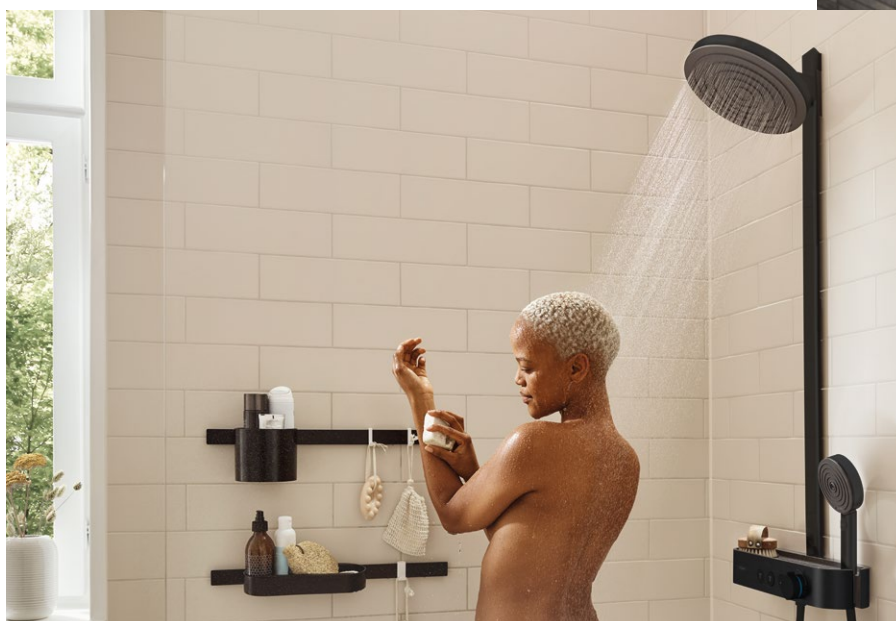

A unique shower experience for every bathroom size

Get in the shower and just switch off. Dive into another world. Start the day fresh in the morning and relax after the stresses of everyday life. Pulsify delivers these priceless moments - no matter what size bathroom you have. Even in the smallest of spaces, you can experience an entirely new level of relaxation for body and mind. Enjoy maximum freedom of movement, in a thoughtfully-designed space.

With Pulsify you can thrive. Structurally compact, it can be integrated into any bathroom, while you can choose from a variety of elements and surfaces to suit your style. With timeless design, the highest quality and intelligently integrated shelves, Pulsify will be a long-lasting source of pleasure - and it sets standards in terms of sustainability and safety. By choosing a variant with EcoSmart technology, you will even use up to 60% less water than with conventional products, without compromising your showering experience.

Intelligently integrated shelves perfect your showering experience.

Combine Pulsify with the innovative flexible storage system WallStoris.