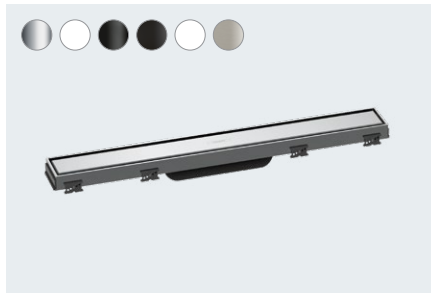

RainDrain Match

Finish set shower drain 60 cm
with height adjustable frame
56036, -000, -450, -610, -670, -700, -800

Finish set shower drain 70 cm
with height adjustable frame
56037, -000, -450, -610, -670, -700, -800
(not shown)

Finish set shower drain 80 cm
with height adjustable frame
56038, -000, -450, -610, -670, -700, -800
(not shown)

Finish set shower drain 90 cm
with height adjustable frame
56040, -000, -450, -610, -670, -700, -800
(not shown)

Finish set shower drain 100 cm
with height adjustable frame
56041, -000, -450, -610, -670, -700, -800
(not shown)

Finish set shower drain 120 cm
with height adjustable frame
56042, -000, -450, -610, -670, -700, -800
(not shown)