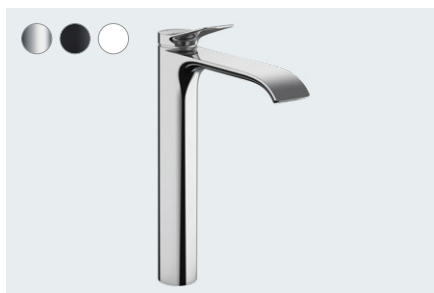

Vivenis
Single lever basin mixer 250 for washbowls
with pop-up waste set
75040, -000, -670, -700
Single lever basin mixer 250 for washbowls
without waste set
75042, -000, -670, -700