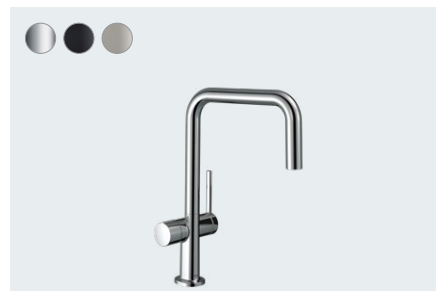

Talis M54

Single lever kitchen mixer U 220,
device shut-off valve, 1jet
72807, -000, -670, -800