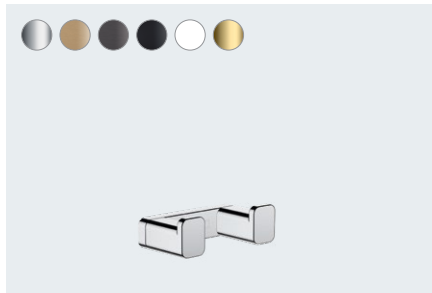

AddStoris
Double hook
41755, -000, -140, -340, -670, -700, -990