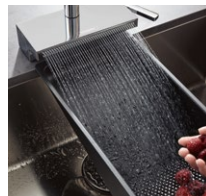

Economical and cleansing. Also perfect for fast spraying at the sink.

The soft, flat spray is splash-free, making it highly efficient at saving water.