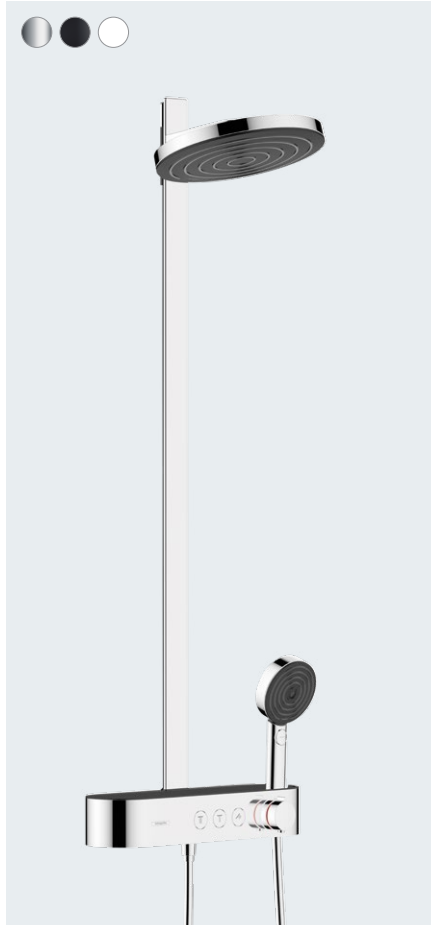

Pulsify
Showerpipe 260 2jet
with ShowerTablet Select 400
24240, -000, -670, -700
Showerpipe 260 2jet EcoSmart
with ShowerTablet Select 400
24141, -000, -670, -700