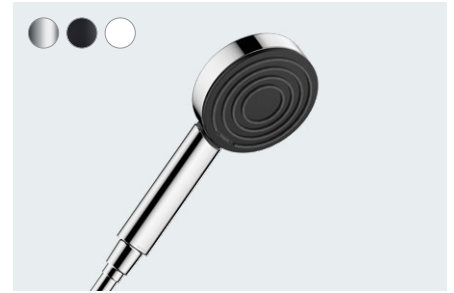

Pulsify
Hand shower 105 1jet
24120, -000, -670, -700
Hand shower 105 1jet Green
24121, -000, -670, -700