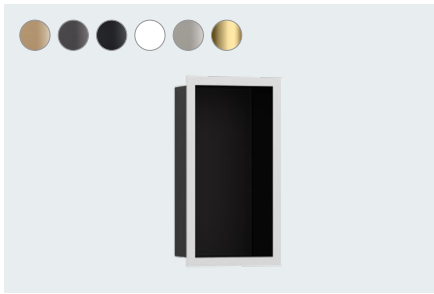

XtraStoris Individual
Wall niche Matt Black
with design frame 30 x 15 x 10 cm
56095, -140, -340, -670, -700, -800, -990