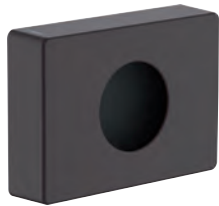

Additional Products

Sanitary bag dispenser
Article No.: 41773670