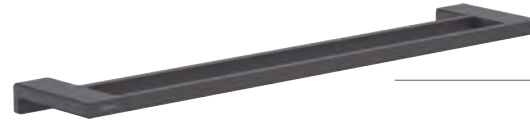

Double bath towel rail
Article No.: 41743670