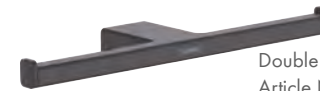

Roll holder without cover
Article No.: 41771670

Double roll holder
Article No.: 41748670