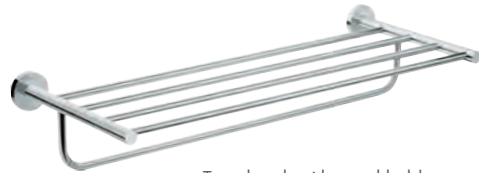

Assortment

Towel rack with towel holder
Article No.: 41720000