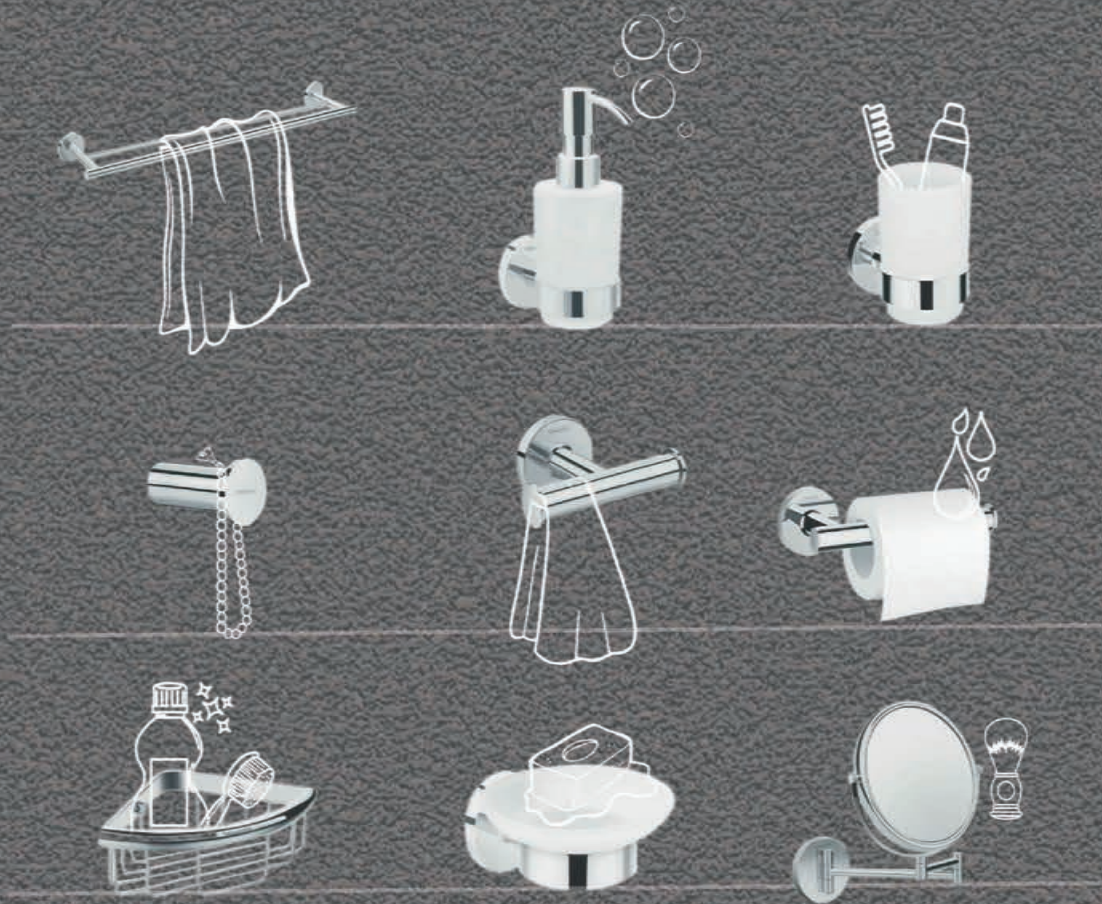

Logis Universal

The finishing touch to any
modern bathroom