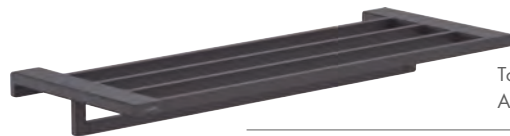

## For Shower Area

- Complete the bathroom with matching coloured accessories

Single hook  
Article No.: 41742670

Double hook  
Article No.: 41755670

Corner basket  
Article No.: 41741670

Towel rack with towel holder  
Article No.: 41751670