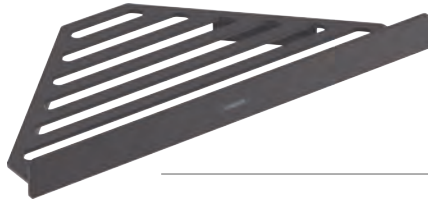

## For Shower Area

- Complete the bathroom with matching coloured accessories

Single hook  
Article No.: 41742670

Double hook  
Article No.: 41755670

Corner basket  
Article No.: 41741670

Towel rack with towel holder  
Article No.: 41751670