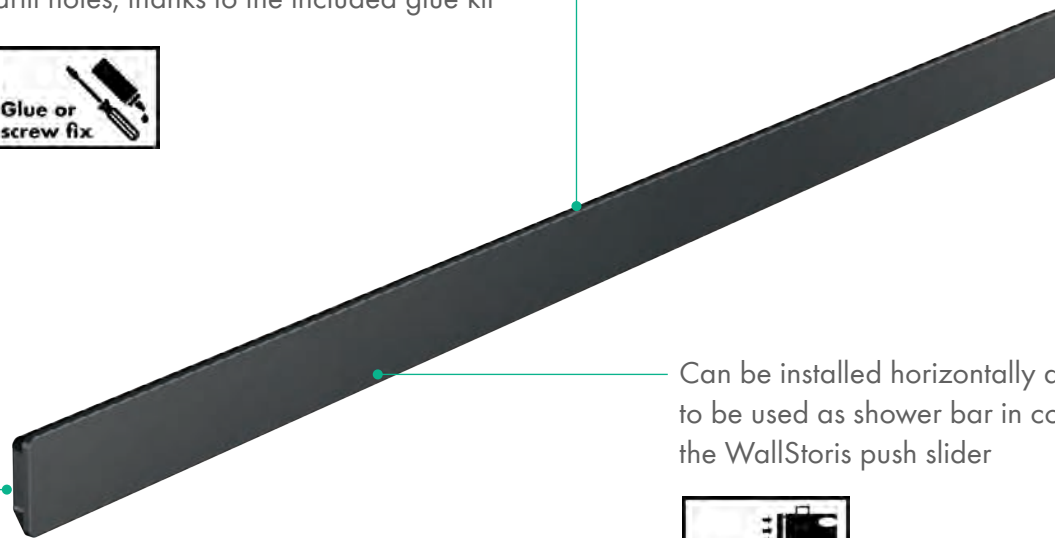

## WallStoris Design & Functionality

---

Accessories can easily be clicked onto the wall bar and removed again thanks to EasyClick.

Infinite possibilities due to modularity.

# WallStoris Wall Bar

Can be easily mounted and removed without drill holes, thanks to the included glue kit

Can be installed horizontally and vertically to be used as shower bar in combination with the WallStoris push slider