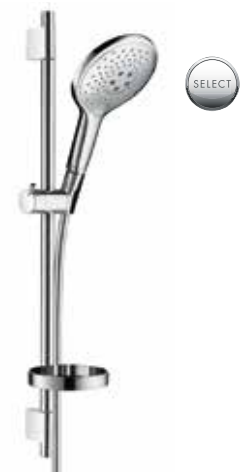

Set Raindance Select S 150
3jet/Unica'S Puro 0,65m
finition chromé
Ref. 27802000 PPHT **237,30 €**
finition blanc/chromé
Ref. 27802400 PPHT **237,30 €**