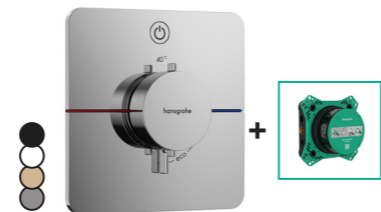

ShowerSelect Comfort Q
Ref. 15581000 € 691,00
-140,340 € 1.036,50
-670, -700 € 967,50