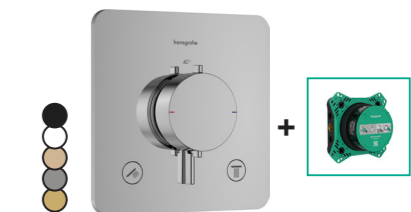

Ecostat Comfort Q
Ref. 33713000 € 550,00
-140, -340, -990 € 825,00
-670, -700 € 770,00

Idem voor Exafill
Ref. 33717000 € 621,50
-670, -700 € 870,10
-140, -340, -990 € 932,30