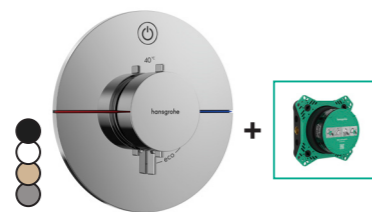

ShowerSelect Comfort

ShowerSelect Comfort S
Ref. 15553000 € 691,00
-140,340 € 1.036,50
-670, -700 € 967,50