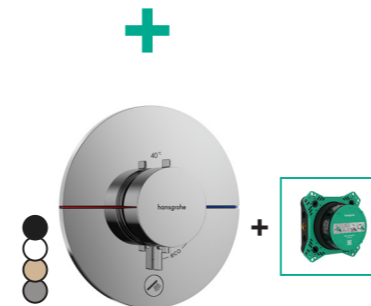

ShowerSelect Comfort S
Inbouwthermostaat voor 1 systeem
Ref. 15562000 € 691,00
-140, -340 € 1.036,50
-670, -700 € 967,50