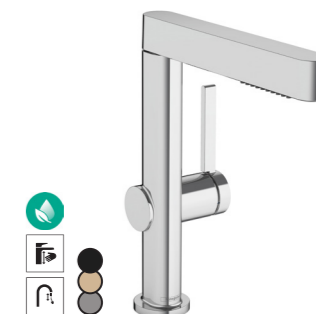

Eéngreepsmengkraan 230
2jet met 50 cm
uittrekbare uitloop
EcoSmart 5 l/min
met Push-Open lediging

Ref. 76063000 € 370,50
-140, -340 € 555,80
-670, -700 € 518,70