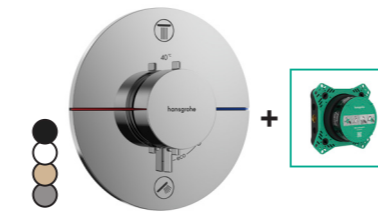

ShowerSelect Comfort

ShowerSelect Comfort S
Ref. 15554000 € 752,50
-140, -340 € 1.129,00
-670, -700 € 1.053,50

Idem voor Exafill
Ref. 15556000 € 861,50
-670, -700 € 1.206,00
-140, -340 € 1.293,00