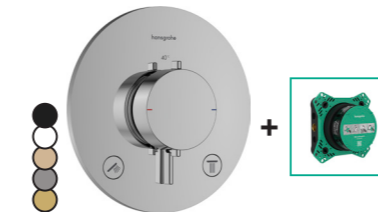

Ecostat Comfort

NEW

Ecostat Comfort S
Ref. 33715000 € 550,00
-140, -340, -990 € 825,00
-670, -700 € 770,00

Idem voor Exafill
Ref. 33718000 € 621,50
-670, -700 € 870,10
-140, -340, -990 € 932,30