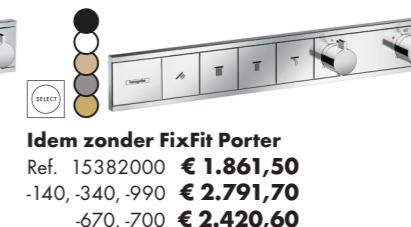

RainSelect

Met de RainSelect kan doucheplezier nu zeer comfortabel en met maar een product worden geregeld. Zet de verschillende douchesystemen aan en uit met één druk op de knop. Regel het debiet en temperatuur dankzij de 2 grepen.

RainSelect®
Thermostaat voor 4 systemen

5 verschillende en eenvoudig te installeren inbouwlichamen

Inbouwlichaam RainSelect®
voor 2 systemen
15310180

Voordelen en argumenten

- Veelzijdige toepassingen: verschillende versies voor de douche voor maximaal 5 systemen ook in een baduitvoering voor 2 systemen
- Comfortabel: dankzij Select-technologie voor een grote doelgroep van jong tot oud en mensen met een beperking eenvoudig te bedienen.
- Individueel: watervolume geheel individueel instelbaar
- Planningszekerheid: er hoeft maar één element geïnstalleerd te worden

RainSelect

2 tot 5 systemen

Met de RainSelect thermostaatkranen kunnen uw klanten hun douche bedienen met grote, platte Select-knoppen. De technologie van dit slanke inbouwlichaam past perfect in de muur.

- 000 Chrom, ● 140 Brushed Bronze, ● 340 Brushed Black Chrome, ● 990 Polished Gold Optic, ● 670 Matt Black, ● 700 Matt White, ● 400 Wit/Chroom, ● 600 Zwart/Chroom

BELGAQUA Alle inbouwthermostaten zijn Belgaqua gekeurd.

2 Systemen

3 Systemen

4 Systemen

5 Systemen