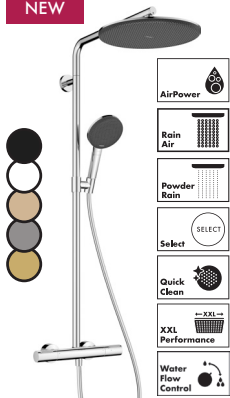

Les Showerpipes avec ce logo sont disponibles en version EcoSmart 9 l/min ils économisent l'eau et l'énergie sans perte de confort.

Grâce à EcoSmart+, ces Showerpipes ne consomment que 6 l/min

NEW

Raindance Alive S Puro 300 1jet avec thermostatique Ecostat Element

24593000 € 1.144,00
-140, 340, -990 € 1.716,00
-670, -700 € 1.487,20

24594000 € 1.144,00
-140, 340, -990 € 1.716,00
-670, -700 € 1.487,20

Version standard
24592000 € 1.144,00
-140, 340, -990 € 1.716,00
-670, -700 € 1.487,20