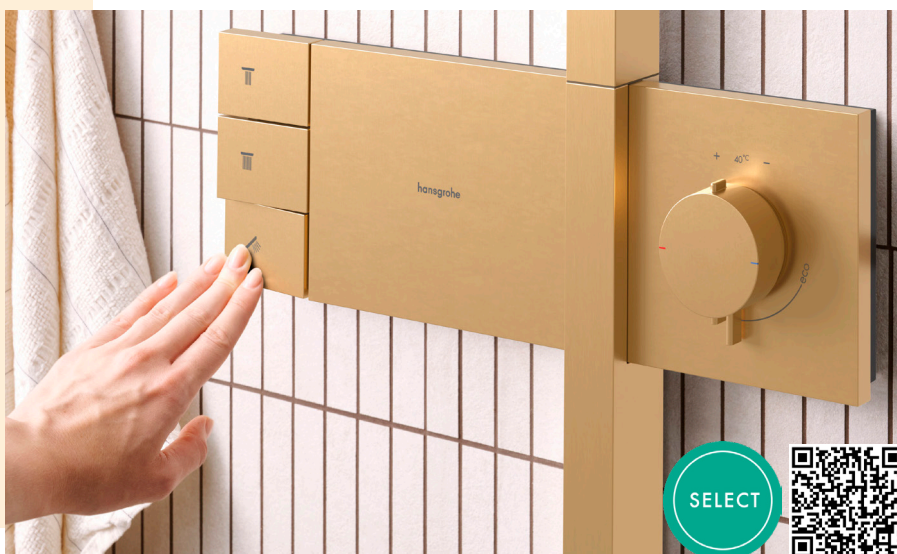

Découvrez
la Technologie Select

Douches à main: la construction mécanique permet de changer aisément de jet d'une simple pression de bouton. La longévité du système a été prouvée lors d'un test de résistance au cours duquel le bouton Select a été actionné 90.000 fois.

RainSelect: système intégré complet, comprenant un corps d'encastrement et un set de finition. Possibilité de commander facilement et même simultanément jusqu'à cinq sorties sur pression du bouton.

ShowerTablet/Showerpipe: Selon le modèle, plusieurs sorties peuvent être activés et désactivés facilement sur simple pression de bouton. Même simultanément. Des boutons en saillie indiquent les fonctions actives.

Set de finition ShowerSelect: jusqu'à 4 systèmes peuvent être commandés facilement et simultanément par simple pression de bouton. Les boutons sont faciles à utiliser, même pour les personnes à mobilité réduite.