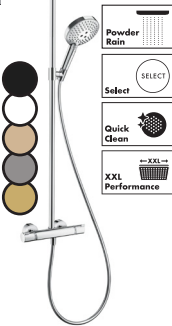

Raindance Select S 240 1jet PowderRain Showerpipe

28823000 € 1.187,70
-140, 340, -990 € 1.780,80
-670, -700 € 1.662,30

28825000 € 1.187,70
-140, 340, -990 € 1.780,80
-670, -700 € 1.662,30