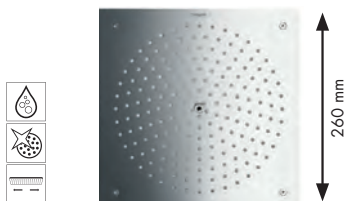

Ref. 24001, -400, -600 € 3.016,60

EcoSmart versie 9,5 l/min

Ref. 24011400 € 3.016,60

Inbouwhoofddouches

● -000 Chrom, ● -670 Matt Black, ○ -700 Matt White
● -140 Brushed Bronze, ● -340 Brushed Black Chrome, ● -990 Polished Gold Optic