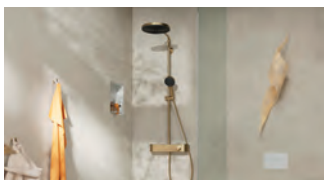

Standaard versie
27361000 € 1.633,00

Raindance E 300 1jet Showerpipe - ShowerTablet 600
27364000 € 1.906,90

Standaard versie
27363000 € 1.906,90

Showerpipes

● -000 Chrom, ● -670 Matt Black, ○ -700 Matt White,
● -140 Brushed Bronze, ● -340 Brushed Black Chrome, ● -990 Polished Gold Optic