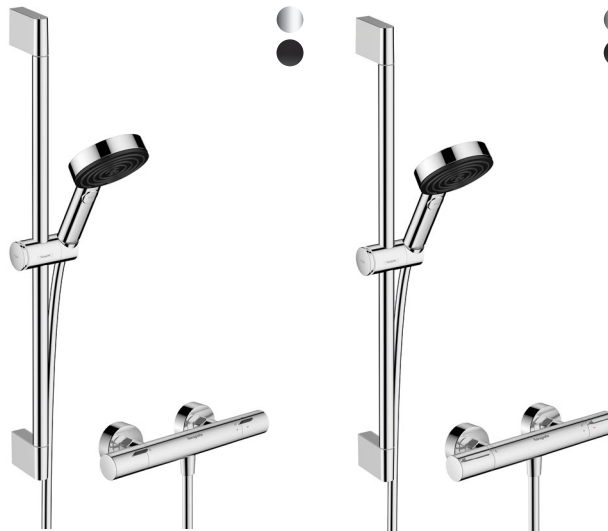

PULSIFY SELECT S 105 RELAXATION
ECOSTAT FINE COMBI 0,65M
- Pulsify S 65 cm con control
deslizante / Ecostat Fine
termostato de ducha visto
#24262000 **€366,20**
#24262670 **€476,10**

PULSIFY SELECT S 105 RELAXATION
ECOSTAT ELEMENT COMBI 0,65M
- Pulsify S 65 cm con control
deslizante / Ecostat Element
termostato de ducha visto
#24272000 **€378,40**
#24272670 **€491,90**