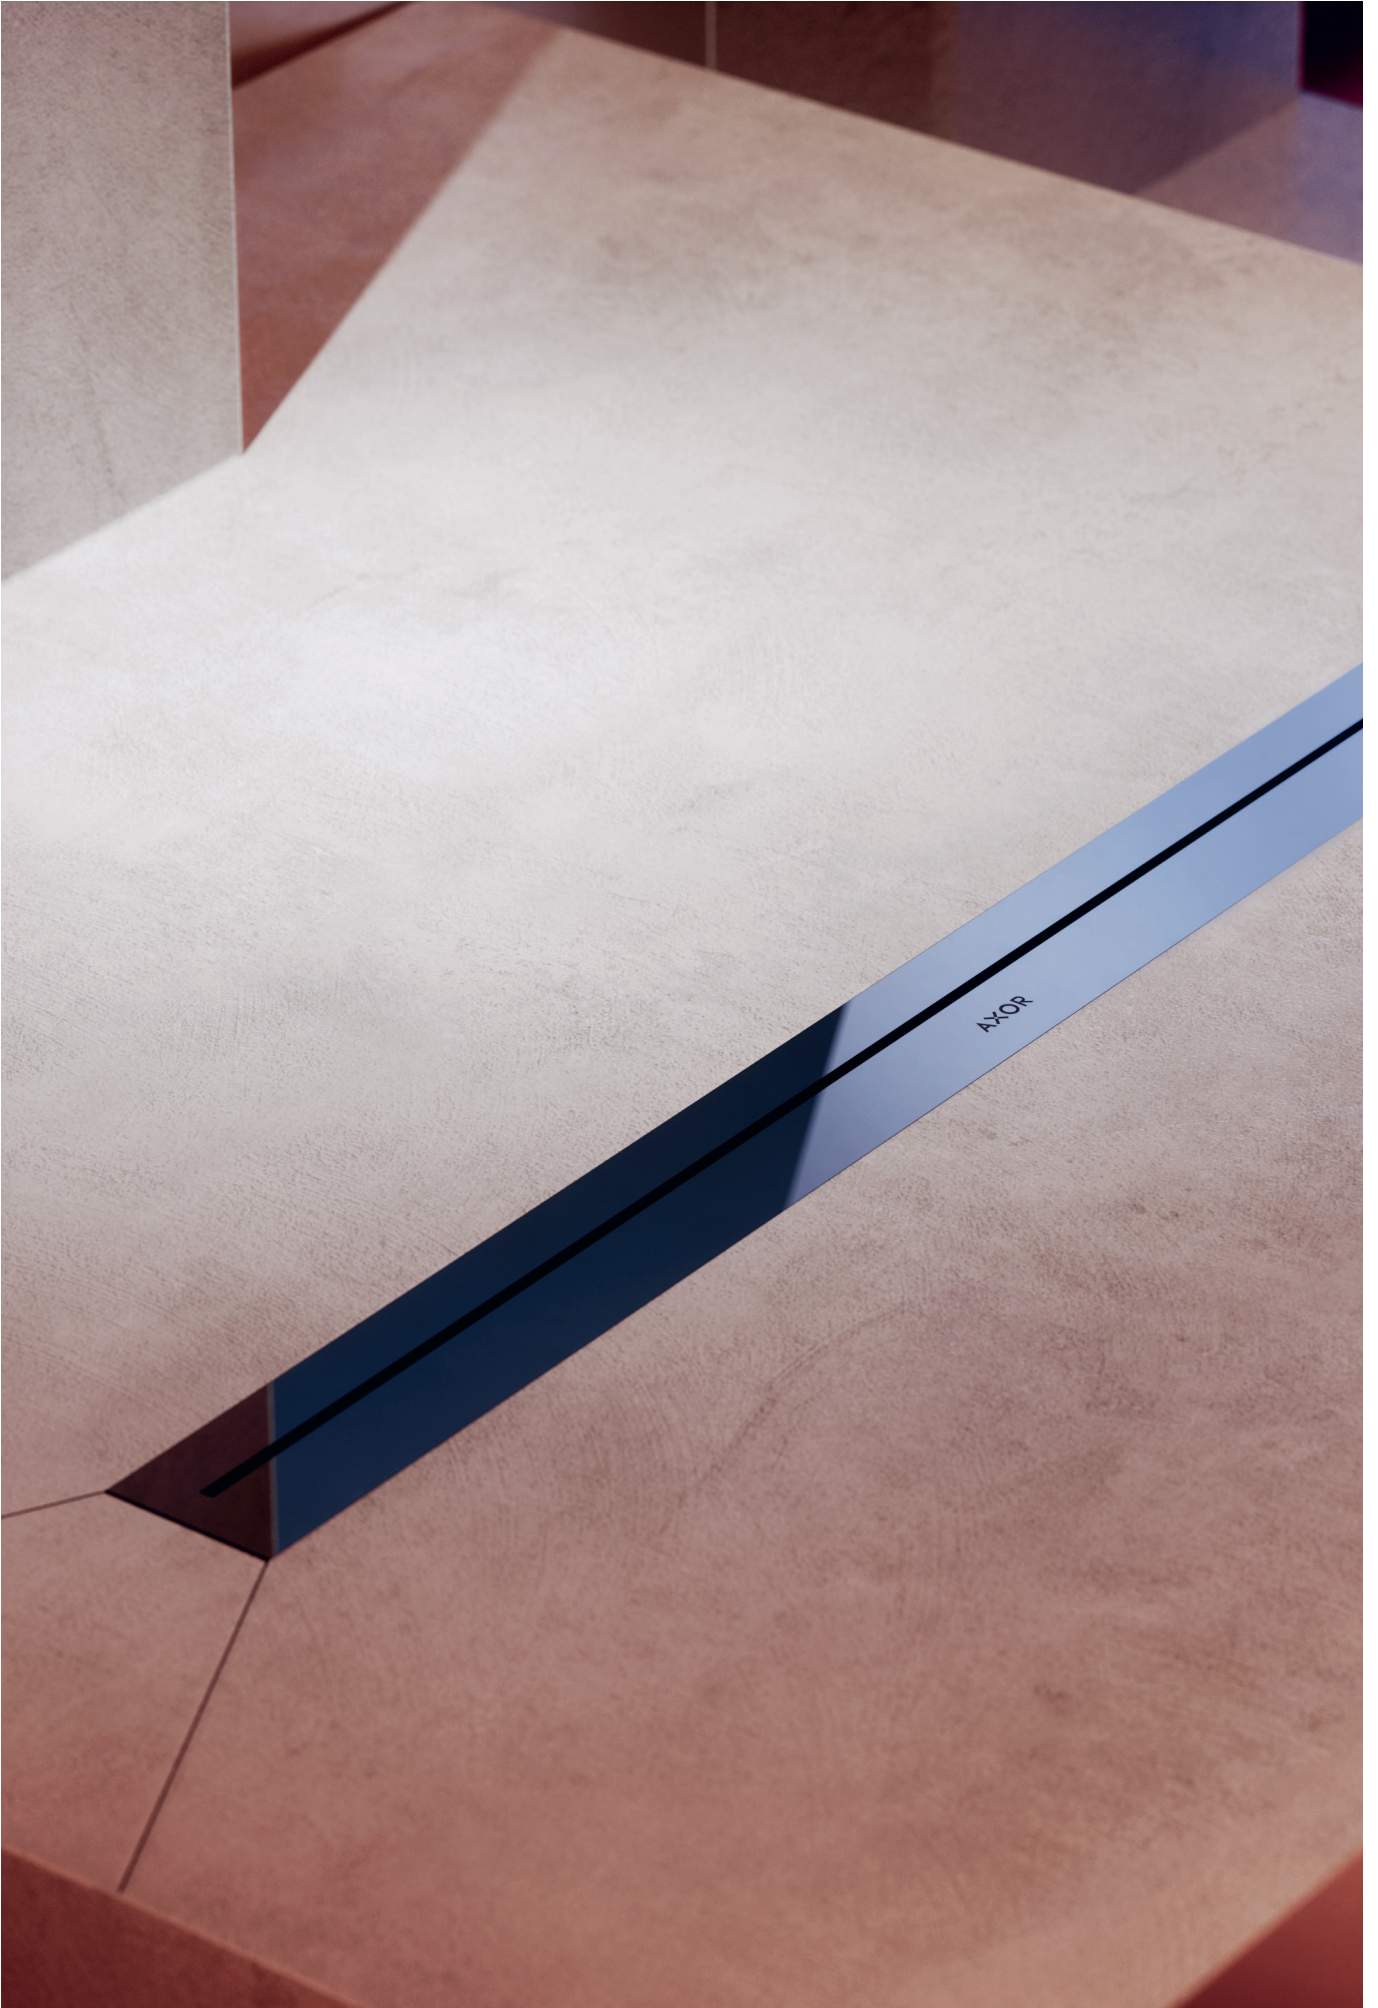

AXOR

AXOR

AXOR

AXOR

AXOR Drain

AXOR Drain elevates the shower drain to an object of design that completes the look of any AXOR bathroom. Available in the same rich range of AXOR FinishPlus colors and surfaces as the AXOR collections and programs, AXOR Drain makes an individual statement grounded in excellent function. The first design in the program offers a sleek and seamless aesthetic, without visible silicone joints, harmonizing with various shower floor surfaces—from marble to porcelain, travertine to slate. Thanks to newly acquired innovative technology and outstanding AXOR quality, the drains are easy to install, require minimum cleaning and offer uncomplicated access to one's choice of Siphon or Dryphon draining mechanism.

The new AXOR Drain features a long, minimalist exposed rectangular design cover, available in all AXOR FinishPlus PVD surfaces as well in classic Chrome and lacquered Matt Black and Matt White.

INDIVIDUALITY TO THE DETAIL Shower drains become a design object

With no visible connecting silicone joints, the AXOR Drain melds seamlessly with the surrounding materials and can be easily removed with the included grate lifter. The finish set comes in two installation versions, in-floor and wall-mounted, and five sizes, ensuring a precise, personalized fit. A removable inlay serves as an installation aid, allowing tiles to be positioned perfectly before inserting the actual finish set. For drainage solutions, users can choose between the pre-installed standard Siphon, or substitute it for the included Dryphon, which contains a self-opening, silicone membrane. Dryphon technology allows for a high flow rate of up to 55 litres/min, preventing buildup and thus reducing cleaning to a minimum. AXOR Drain also utilizes the uBox—a height-adjustable, leak-tight drainage basic set designed for all AXOR products, available in three variants to meet all country standards.