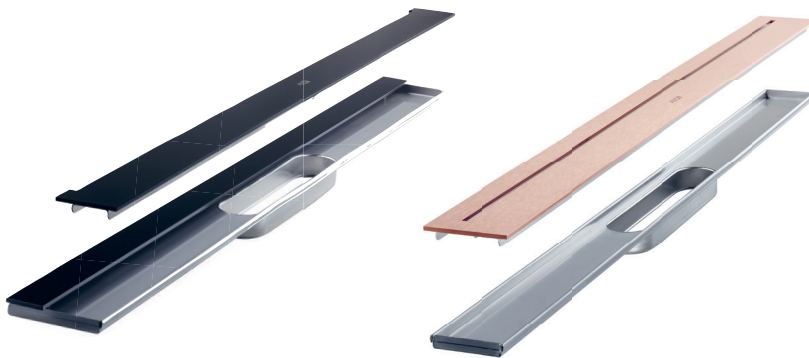

AXOR

AXOR

AXOR

AXOR

AXOR Drain

AXOR Drain elevates the shower drain to an object of design that completes the look of any AXOR bathroom. Available in the same rich range of AXOR FinishPlus colors and surfaces as the AXOR collections and programs, AXOR Drain makes an individual statement grounded in excellent function. The first design in the program offers a sleek and seamless aesthetic, without visible silicone joints, harmonizing with various shower floor surfaces—from marble to porcelain, travertine to slate. Thanks to newly acquired innovative technology and outstanding AXOR quality, the drains are easy to install, require minimum cleaning and offer uncomplicated access to one's choice of Siphon or Dryphon draining mechanism.

The new AXOR Drain features a long, minimalist exposed rectangular design cover, available in all AXOR FinishPlus PVD surfaces as well in classic Chrome and lacquered Matt Black and Matt White.

INDIVIDUALITY TO THE DETAIL Shower drains become a design object

With no visible connecting silicone joints, the AXOR Drain melds seamlessly with the surrounding materials and can be easily removed with the included grate lifter. The finish set comes in two installation versions, in-floor and wall-mounted, and five sizes, ensuring a precise, personalized fit. A removable inlay serves as an installation aid, allowing tiles to be positioned perfectly before inserting the actual finish set. For drainage solutions, users can choose between the pre-installed standard Siphon, or substitute it for the included Dryphon, which contains a self-opening, silicone membrane. Dryphon technology allows for a high flow rate of up to 55 litres/min, preventing buildup and thus reducing cleaning to a minimum. AXOR Drain also utilizes the uBox—a height-adjustable, leak-tight drainage basic set designed for all AXOR products, available in three variants to meet all country standards.