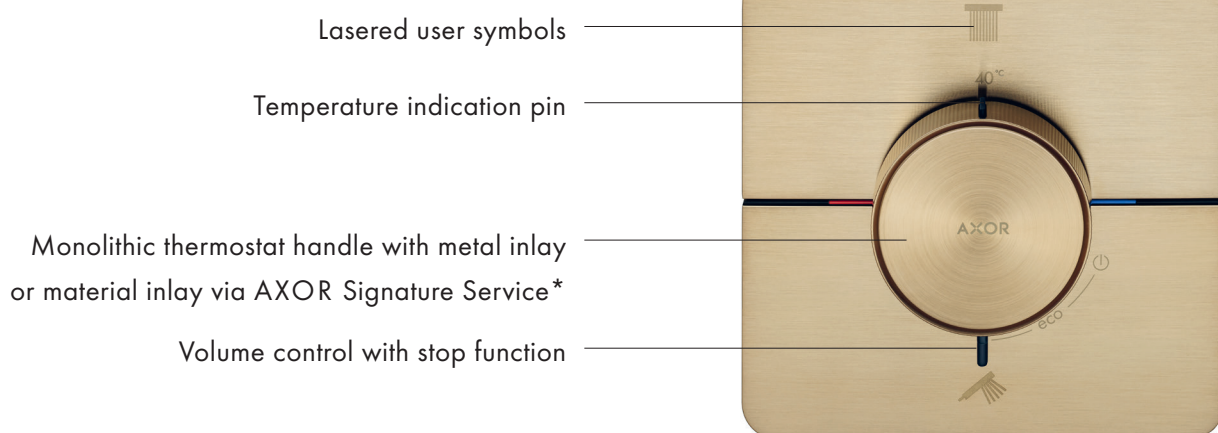

AXOR ShowerSelect ID

Precision meets Personality.

AXOR ShowerSelect ID brings unprecedented precision and personalization to the shower experience. Developed in collaboration with PHOENIX, the concealed thermostatic mixer extends just 45 mm from the wall, a feat made possible by the new AXOR iBox universal 2. Within these sleek confines, a central temperature control dial offers satisfying haptic and auditory feedback while surrounding paddles utilize the latest Select technology, allowing for quick, easy switching among spray types and outlets. With three design styles to choose from—round, square or softsquare—as well as a wide range of AXOR FinishPlus surfaces and AXOR Signature custom inlay options, AXOR ShowerSelect ID is more than a marvel of technology and design. As its name suggests, it's a unique opportunity to express one's individual identity, taste and style.

Design: PHOENIX

AXOR ShowerSelect ID is characterized by ultra-precise control, universal design styles and unique customization options. Users can combine AXOR ShowerSelect ID thermostats to cover up to four outlets in order to accommodate almost any shower configuration, from a small 1 outlet shower enclosure up to a 4 function wellness shower.

* Same finish inlay for AXOR FinishPlus surfaces, Matt Black inlay for Chrome surface