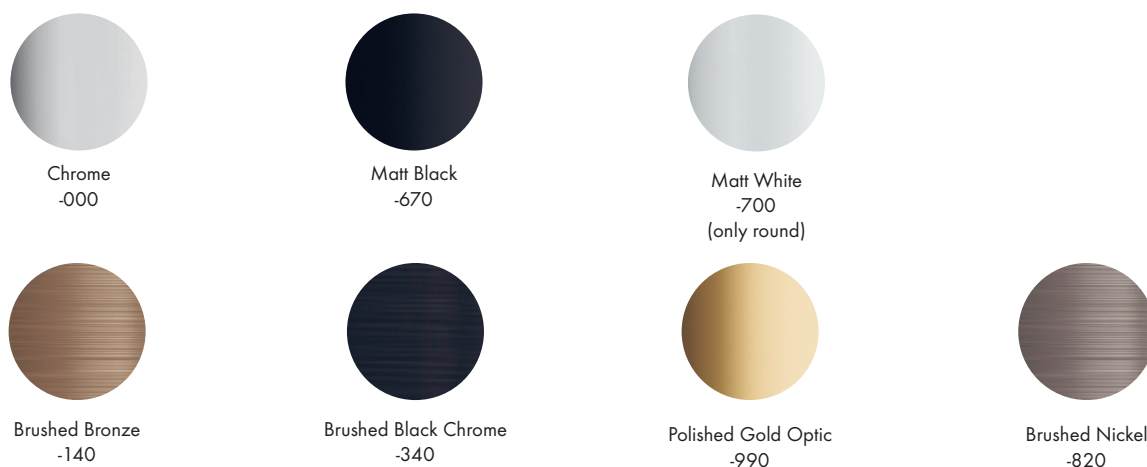

* Same finish inlay for AXOR FinishPlus surfaces, Matt Black inlay for Chrome surface

AXOR Finishes

Surface colors from stock

Surface colors with a production time of max. 6 weeks (excl. transport)

AXOR FinishPlus - the refinement of the unique