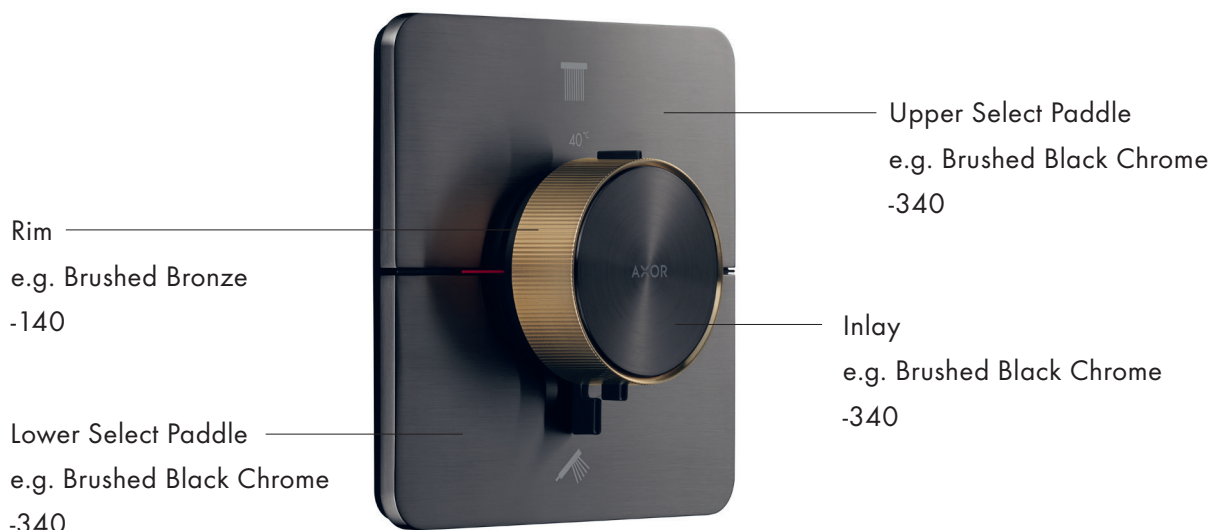

To request the customized Bi-color product via the AXOR Signature Service, the order consists of a detailed description of each product part and the desired finish.