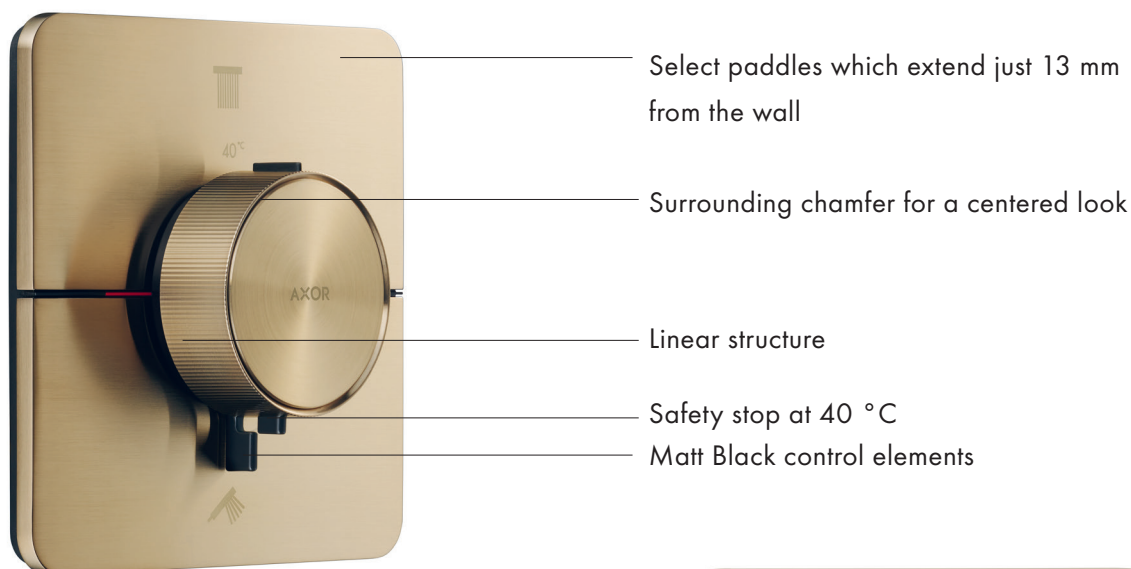

AXOR ShowerSelect ID

Precision meets Personality.

AXOR ShowerSelect ID brings unprecedented precision and personalization to the shower experience. Developed in collaboration with PHOENIX, the concealed thermostatic mixer extends just 45 mm from the wall, a feat made possible by the new AXOR iBox universal 2. Within these sleek confines, a central temperature control dial offers satisfying haptic and auditory feedback while surrounding paddles utilize the latest Select technology, allowing for quick, easy switching among spray types and outlets. With three design styles to choose from—round, square or softsquare—as well as a wide range of AXOR FinishPlus surfaces and AXOR Signature custom inlay options, AXOR ShowerSelect ID is more than a marvel of technology and design. As its name suggests, it's a unique opportunity to express one's individual identity, taste and style.

Design: PHOENIX

AXOR ShowerSelect ID is characterized by ultra-precise control, universal design styles and unique customization options. Users can combine AXOR ShowerSelect ID thermostats to cover up to four outlets in order to accommodate almost any shower configuration, from a small 1 outlet shower enclosure up to a 4 function wellness shower.

* Same finish inlay for AXOR FinishPlus surfaces, Matt Black inlay for Chrome surface