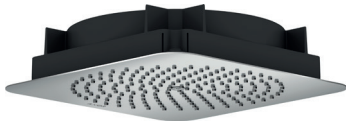

Dummy thermostatic module 380/120 for concealed installation for 3 functions - cubic cut

Original product:	Finish	Code no.
Thermostatic module 380/120 for concealed installation with escutcheons for 3 functions - cubic cut	Chrome	49711000
	Brushed Bronze	49711140
	Brushed Black Chrome	49711340
	Matt Black	49711670
	Brushed Nickel	49711820
	Polished Gold Optic	49711990
	AXOR FinishPlus*	49711XXX

Dummy overhead shower 270/270 1jet ceiling integrated

Finish	Code no.	Euro
Chrome	28799000	90.40
Brushed Bronze	28799140	135.60
Brushed Black Chrome	28799340	135.60
Matt Black	28799670	126.56
Brushed Nickel	28799820	135.60
Polished Gold Optic	28799990	135.60
AXOR FinishPlus*	28799XXX	135.60

Original product:	Finish	Code no.
Overhead shower 270/270 1jet ceiling integrated	Chrome	28794000
	Brushed Bronze	28794140
	Brushed Black Chrome	28794340
	Matt Black	28794670
	Brushed Nickel	28794820
	Polished Gold Optic	28794990
	AXOR FinishPlus*	28794XXX
Overhead shower 270/270 1jet EcoSmart+ ceiling integrated	Chrome	28795000
	Brushed Bronze	28795140
	Brushed Black Chrome	28795340
	Matt Black	28795670
	Brushed Nickel	28795820
	Polished Gold Optic	28795990
	AXOR FinishPlus*	28795XXX