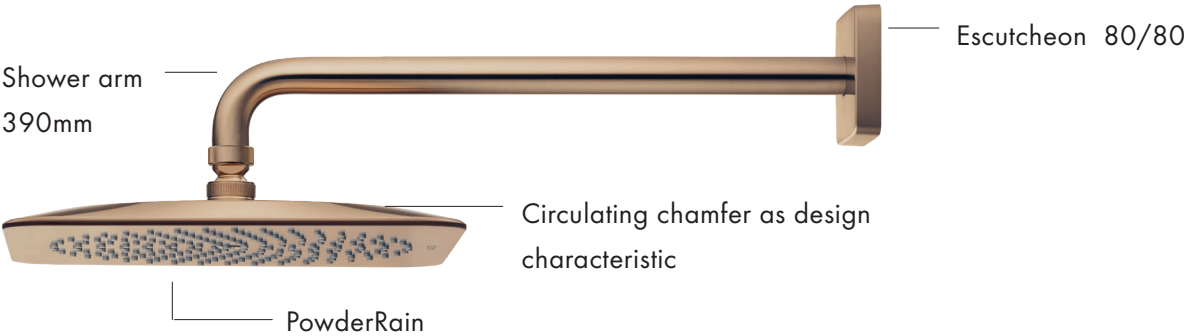

Overhead shower 270/270 1jet

A wide range of products brings the subtle yet distinctive design language of AXOR Citterio C to every area of the bathroom.