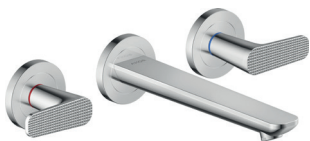

Deco mixer 3-hole basin mixer for concealed installation wall-mounted with spout - cubic cut

Finish	Available from	Code no.	Euro
Chrome	Q2/2024	49941000	62.70
Brushed Bronze	Q2/2024	49941140	94.10
Brushed Black Chrome	Q2/2024	49941340	94.10
Matt Black	Q2/2024	49941670	87.80
Brushed Nickel	Q2/2024	49941820	94.10
Polished Gold Optic	Q2/2024	49941990	94.10
AXOR FinishPlus*		49941XXX	94.10

For more information about this product, please see the next page.