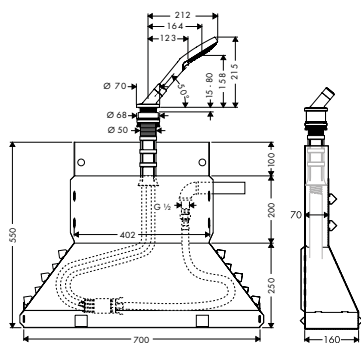

/ maximale uittreklengthe handdouche 1,10 m

/ boordiameter bad: Ø 50 mm

Afwerking	Ref.	Euro
Chroom	19418000	471,50
Brushed Bronze	19418140	707,20
Brushed Black Chrome	19418340	707,20
Polished Gold Optic	19418990	707,20
AXOR FinishPlus*	19418XXX	707,30