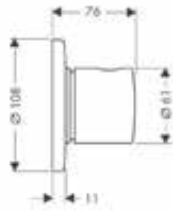

Stopkraan / omsteller Ø 108 mm Trio Stop/Quattro - afwerkset round

Afwerking	Ref.	Euro
Chroom	38933000	177,20
Brushed Black Chrome	38933340	265,90
Brushed Nickel	38933820	265,90
AXOR FinishPlus*	38933XXX	265,80

Dit product is beschikbaar in de speciale kleuraafwerking Polished en Brushed Bronze via de AXOR Signature service.

Benodigde onderdelen

Inbouwlichaam voor Trio Stop

Ref. Euro

16982180 190,20

Inbouwlichaam voor Quattro
4-wegomsteller

Ref. Euro

16930180 300,10

Opties

Verlengstuk 25 mm voor
inbouwstopkraan en Trio Stop/Quattro

Ref. Euro

92990000 61,10