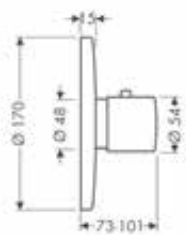

Thermostaat Ø 170 mm - afwerkset round

Kenmerken

/ thermo-element
/ maximaal debiet bij 3 bar: 43 l/min.
/ minimale werkdruk: 1 bar
/ max. werkdruk: 10 bar

/ SafetyStop temperatuurblokkering bij 40°C
/ Safety Function: voorinstelbare
heetwaterbegrenzing
/ terugslagklep

/ met geluidsdemper
/ aansluittype: inbouwlichaam

Afwerking	Ref.	Euro
Chroom	38375000	725,10
Brushed Black Chrome	38375340	1.087,70
Brushed Nickel	38375820	1.087,70
AXOR FinishPlus*	38375XXX	1.087,70

i Dit product is beschikbaar in de speciale kleurafwerking Polished en Brushed Bronze via de AXOR Signature service.

Benodigde onderdelen

Inbouwlichaam

Ref.	Euro
01700180	136,00

Opties

Set montagegeleiders voor iBox
Universal

Ref.	Euro
93171000	41,90

Verlengstuk 25 mm voor iBox Universal

13587000	58,00

Thermostaat Ø 170 mm met stopkraan voor 1 systeem - afwerkset

Kenmerken

/ 1 uitgang
/ met keramische stopkraan 90°, thermo-element
/ maximaal debiet bij 3 bar: 25 l/min.
/ minimale werkdruk: 1 bar

/ max. werkdruk: 10 bar
/ SafetyStop temperatuurblokkering bij 40°C
/ Safety Function: voorinstelbare
heetwaterbegrenzing

/ terugslagklep
/ met geluidsdemper
/ aansluittype: inbouwlichaam