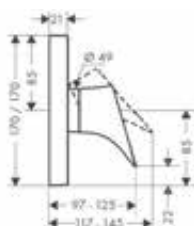

Afwerking

Ref.

Euro

Chrom

12605000

363,50

AXOR FinishPlus*

12605XXX

545,30

Benodigde onderdelen

Inbouwlichaam

Ref.

Euro

01700180

136,00

Opties

Verlengstuk 25 mm voor iBox Universal

Ref.

Euro

13587000

58,00

Set montagegeleiders voor iBox
Universal

93171000

41,90