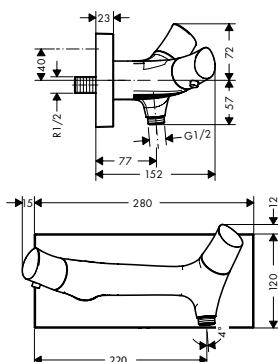

4-gatsbadthermostaat op tegelrand - afwerkset

Benodigde onderdelen

Inbouwlichaam voor
4-gatsbadthermostaat op tegelrand

Ref.

Euro

15483180

1.780,40

Douchethermostaat opbouw

Kenmerken

/ 1 uitgang
/ SMTc cartouche
/ maximaal debiet bij 3 bar: 17 l/min.
/ minimale werkdruk: 1 bar
/ max. werkdruk: 10 bar

/ SafetyStop temperatuurblokkering bij 40°C
/ Safety Function: voorinstelbare
heetwaterbegrenzing
/ terugslagklep
/ met geluidsdemper

/ aansluittype: S-koppelingen
/ tussenas: 150 mm ± 12 mm
/ aansluitgrootte: DN15

Afwerking

Ref.

Euro

Chrom

12602000

927,90

AXOR FinishPlus*

12602XXX

1.391,90

Opties

Doucheslang 1,25 m met cilindrische
moeren

Afwerking

Ref.

Euro

Chrom

28282000

61,90

AXOR FinishPlus*

28282XXX

92,90

Eéngreepsdouchemengkraan 170/170 mm - afwerkset square

Kenmerken

/ maximaal debiet bij 3 bar: 29,3 l/min.
/ keramische cartouche

/ Safety Function: voorinstelbare
heetwaterbegrenzing
/ met geluidsdemper

/ geschikt voor doorstroomwaterverwarmers
/ aansluittype: inbouwlichaam