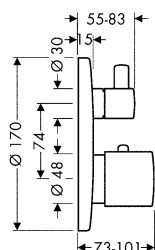

Afwerking	Ref.	Euro
Chroom	38700000	883,30
Brushed Black Chrome	38700340	1.325,10
Brushed Nickel	38700820	1.325,10
AXOR FinishPlus*	38700XXX	1.325,00

i Dit product is beschikbaar in de speciale kleurafwerking Polished en Brushed Bronze via de AXOR Signature service.

Benodigde onderdelen

Inbouwlichaam

Ref.	Euro
01700180	136,00

Opties

Set montagegeleiders voor iBox
Universal

Ref.	Euro
93171000	41,90

Verlengstuk 25 mm voor iBox Universal

13587000	58,00