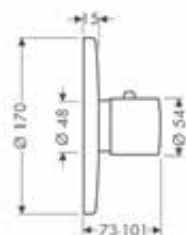

Thermostaat Ø 170 mm HighFlow - afwerkset

Kenmerken

- / thermo-element
- / maximaal debiet bij 3 bar: 59 l/min.
- / debiet uitgang bovenaan: 42 l/min
- / debiet uitgang onderaan: 42 l/min
- / minimale werkdruk: 1 bar
- / max. werkdruk: 10 bar
- / SafetyStop temperatuurblokkering bij 40°C
- / Safety Function: voorinstelbare
  heetwaterbegrenzing
- / met geluidsdemper
- / aansluittype: inbouwlichaam