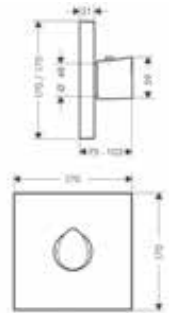

HighFlow thermostaten

Kenmerken van alle varianten

/ thermo-element
/ maximaal debiet bij 3 bar: 59 l/min.
/ minimale werkdruk: 1 bar
/ max. werkdruk: 10 bar

/ SafetyStop temperatuurblokkering bij 40°C
/ Safety Function: voorinstelbare
heetwaterbegrenzing
/ met geluïdsdemper

/ aansluittype: inbouwlichaam

170/170