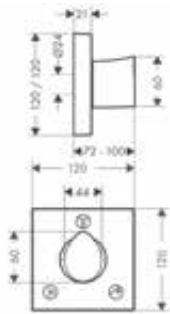

Stopkraan 120/120 mm - afwerkset square

⚠ Benodigde onderdelen (naar keuze)		Ref.	Euro
	Inbouwlichaam 130 l/min. voor stopkraan met sluitlichaam	16970180	106,10
Opties		Ref.	Euro
	Verlengstuk 25 mm voor inbouwstopkraan en Trio Stop/Quattro	92990000	61,10

Stopkraan / omsteller Trio Stop/Quattro 120/120 mm - afwerkset square

Afwerking	Ref.	Euro
Chroom	12731000	248,40
AXOR FinishPlus*	12731XXX	372,60

⚠ Benodigde onderdelen (naar keuze)		Ref.	Euro
	Inbouwlichaam voor Quattro 4-wegomsteller	16930180	300,10
	Inbouwlichaam voor Trio Stop	16982180	190,20
	Inbouwlichaam voor Trio Stop 120/120 mm	36770180	291,40