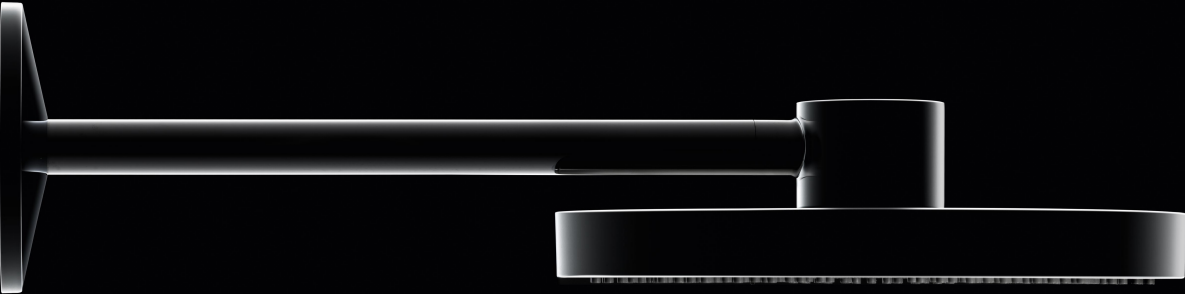

AXOR

AXOR ONE

FORM FOLLOWS PERFECTION