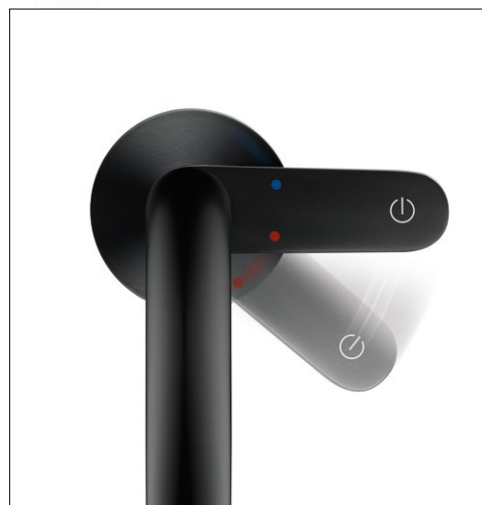

MINIMALIST DESIGN

Reduced to the minimum, the product is simple in form and function

MATT BLACK

New lacquered surface finish Matt Black, exclusively available for AXOR One

SELECT TECHNOLOGY WITH COOLSTART FUNCTION

The mechanical Select handle enables effortless, intuitive and ultra-precise control and includes a preset CoolStart function

4

**ON / OFF:**

Press down on its all-in-one controller - the Select handle - to start or stop the water.