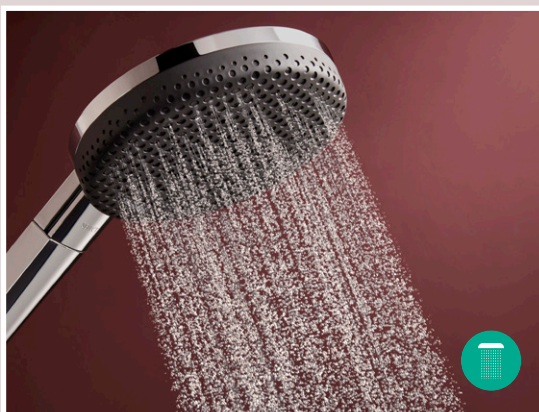

Refreshingly new yet somehow familiar:

Raindance Alive features a premium design to satisfy our longing for pieces that look good and improve our quality of life. The mesh-effect design cover gives the shower heads a more fabric-like style, making them look less technical and the bathroom look cosier – especially as this grid finish conceals the spray disc and with it the sprays. This helps the shower to blend into the room for a sensational look and cosy effect.

The round Raindance Alive hand showers (125 mm diameter; with Select push button) can fill us with positive emotions or calm us through the regenerative power of water. Depending on the mood, depending on the spray type.

RainAir. Relaxing air-enriched shower rain. Cocooned in gentle pearls of water, we experience a pleasant feeling in the shower that's almost like warm, tropical rain.

PowderRain. Soft rain that feels like our body is enveloped in a cocoon. Thousands of ultra-fine droplets create a pampering and enjoyable shower – perfect for moments of self-care or for thoroughly rinsing out shampoo.

Massage. The powerful spray is perfect for easing slight tension. The hand shower can be used for a targeted massage of specific regions of the body – an act of kindness.