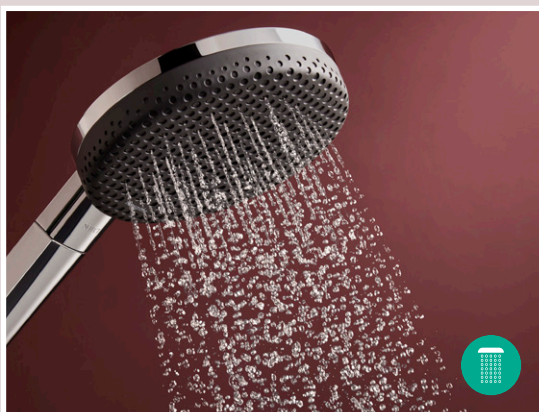

Refreshingly new yet somehow familiar:

Raindance Alive features a premium design to satisfy our longing for pieces that look good and improve our quality of life. The mesh-effect design cover gives the shower heads a more fabric-like style, making them look less technical and the bathroom look cosier – especially as this grid finish conceals the spray disc and with it the sprays. This helps the shower to blend into the room for a sensational look and cosy effect.

The round Raindance Alive hand showers (125 mm diameter; with Select push button) can fill us with positive emotions or calm us through the regenerative power of water. Depending on the mood, depending on the spray type.

RainAir. Relaxing air-enriched shower rain. Cocooned in gentle pearls of water, we experience a pleasant feeling in the shower that's almost like warm, tropical rain.

PowderRain. Soft rain that feels like our body is enveloped in a cocoon. Thousands of ultra-fine droplets create a pampering and enjoyable shower – perfect for moments of self-care or for thoroughly rinsing out shampoo.

Massage. The powerful spray is perfect for easing slight tension. The hand shower can be used for a targeted massage of specific regions of the body – an act of kindness.