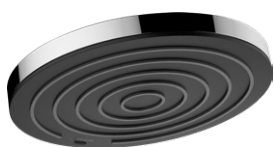

Pulsify S

- Chrome
- Brushed Bronze
- Brushed Black Chrome
- Matt Black
- Brushed Nickel
- Adjustable Shower Head
- EcoSmart
- FastDrain
- PushSlider
- QuickClean
- Select
- XXL Performance
- Massage
- Intense Rain
- PowderRain

1. **Pulsify S**
   Overhead shower 260 1 jet
2. # 24141001
   - # 24141141
   - # 24141341
   - # 24141671
   - # 24141821

WELS 3 stars, 8.5l/min S45149