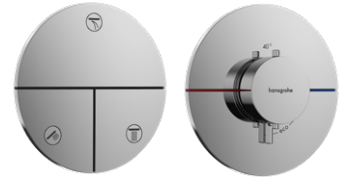

ShowerSelect Comfort S

Thermostat for 3 functions

1. Required parts:
2. Valve for 3 functions
3. # 15558003
   - # 15558143
   - # 15558343
   - # 15558673
   - # 15558823

Basic set # 01500180

1. Thermostat
2. # 15559003
   - # 15559143
   - # 15559343
   - # 15559673
   - # 15559823

Basic set # 01500180