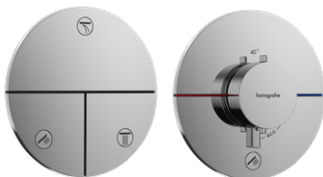

ShowerSelect Comfort

Thermostat for 4 functions

1. Required parts:
2. Valve for 3 functions
3. # 15558003
   - # 15558143
   - # 15558343
   - # 15558673
   - # 15558823

Basic set # 01500180

Thermostat for 1 function and additional outlet

- # 15562003
- # 15562143
- # 15562343
- # 15562673
- # 15562823

Basic set # 01500180