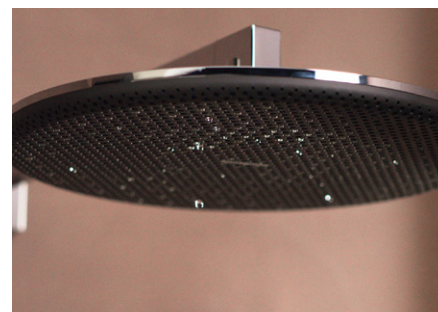

Fast Drain

The fast drainage function on the shower head reduces dripping after you've showered.

XXL Performance

The shower distributes the water over a large area so that your entire body is cocooned by feel-good droplets.

Select

The simple press of a button allows you to regulate the water flow, the shower head or the spray mode.

QuickClean

Limescale deposits and dirt can be simply rubbed off the spray disc using a finger. For much less cleaning effort!