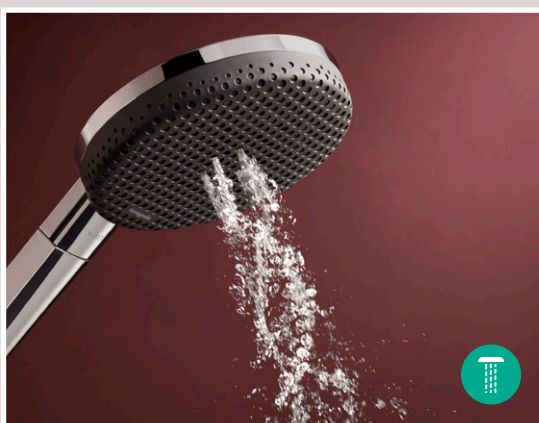

Refreshingly new yet somehow familiar:

Raindance Alive features a premium design to satisfy our longing for pieces that look good and improve our quality of life. The mesh-effect design cover gives the shower heads a more fabric-like style, making them look less technical and the bathroom look cosier – especially as this grid finish conceals the spray disc and with it the sprays. This helps the shower to blend into the room for a sensational look and cosy effect.

The round Raindance Alive hand showers (125 mm diameter; with Select push button) can fill us with positive emotions or calm us through the regenerative power of water. Depending on the mood, depending on the spray type.

RainAir. Relaxing air-enriched shower rain. Cocooned in gentle pearls of water, we experience a pleasant feeling in the shower that's almost like warm, tropical rain.

PowderRain. Soft rain that feels like our body is enveloped in a cocoon. Thousands of ultra-fine droplets create a pampering and enjoyable shower – perfect for moments of self-care or for thoroughly rinsing out shampoo.

Massage. The powerful spray is perfect for easing slight tension. The hand shower can be used for a targeted massage of specific regions of the body – an act of kindness.