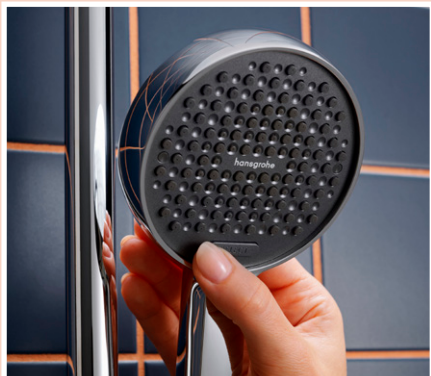

Activera is the perfect shower for people having a stressful day. It features a universal design solution suitable for all bathrooms. With innovative functions and two spray types, it meets people's every showering need.

Top: the spray types are switched using the Select button in the spray disc - for intuitive operation at the touch of a button.

Bottom: the PushSlider on the shower bar allows the hand shower to be easily shifted with one hand - perfect for showering at a person's personal comfort height.