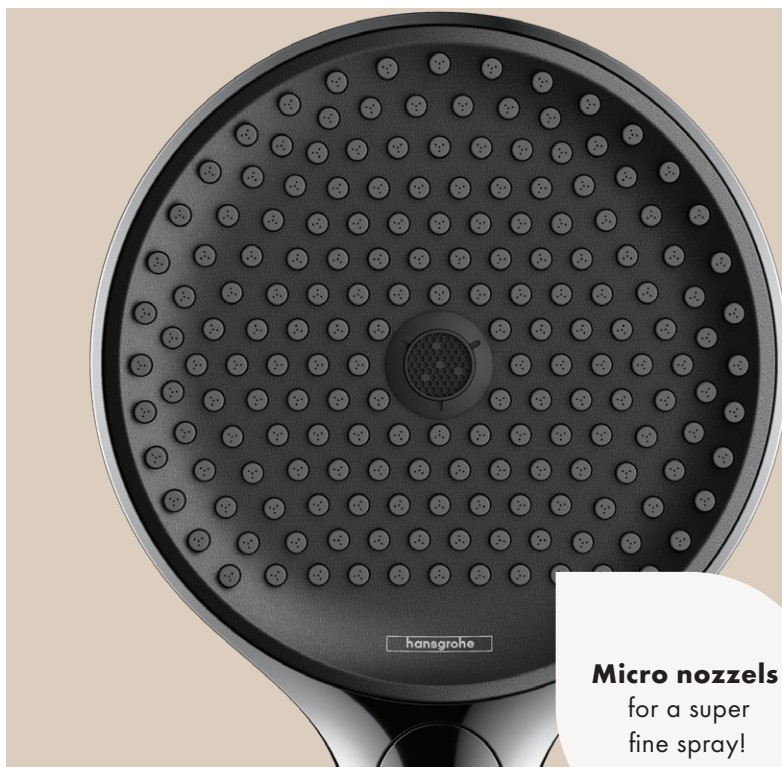

Ultimate shower comfort

Curved spray face

The curved graphite spray disc of the spray face not only creates an ultra-modern design statement but also delivers a spray surface that gently blankets the body and envelops you with PowderRain.

XXL showering

Immerse yourself in a sensuous shower experience thanks to Rainfinity's generously sized spray surfaces. The large 250mm overhead shower and 130mm diameter hand shower provide extensive coverage for a truly luxurious feel.

Micro nozzels
for a super
fine spray!