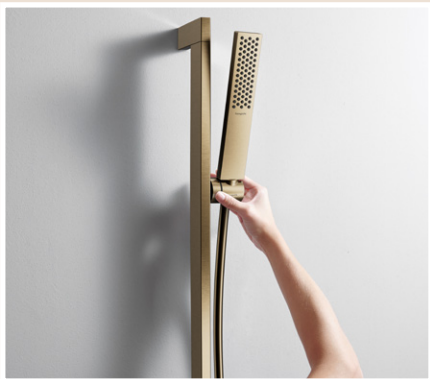

Basic set #24573180
WELS 3 stars, 8.5l/min S45325

Indulgent showers for all bathroom sizes

Pulsify S

Pulsify S unique design

with a lasting impression

The Pulsify S baton shower sets, come as a complete package that includes a hand shower with hose and wallbar with innovative self-locking shower holder that can be adjusted using one hand. The Pulsify Select S 3jet set offers easy, one-handed adjustment of the shower holder's height and inclination via the PushSlider.