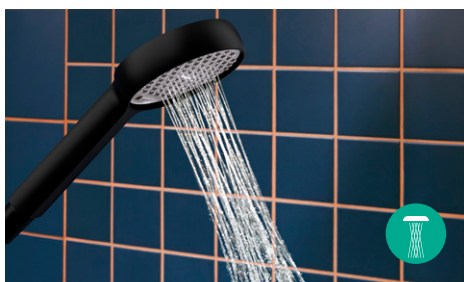

ImpactRain. The powerful rain spray washes away everyday stress and is perfect for gentle massages or for rinsing out shampoo. Designed to be experienced with the 2jet hand shower.