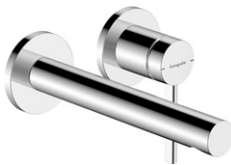

Zesis S

Basin mixer wall-mounted with spout 19.4cm

- # 74750003
- # 74750143
- # 74750343
- # 74750673
- # 74750823

Basic set # 13622180
WELS 6 Star, 4.5 l/min T46290