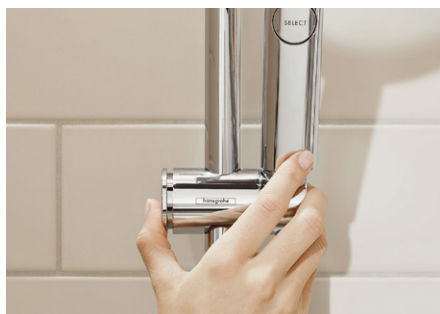

Push Slider

Easy one-handed adjustment of the shower holder's height via the push button.