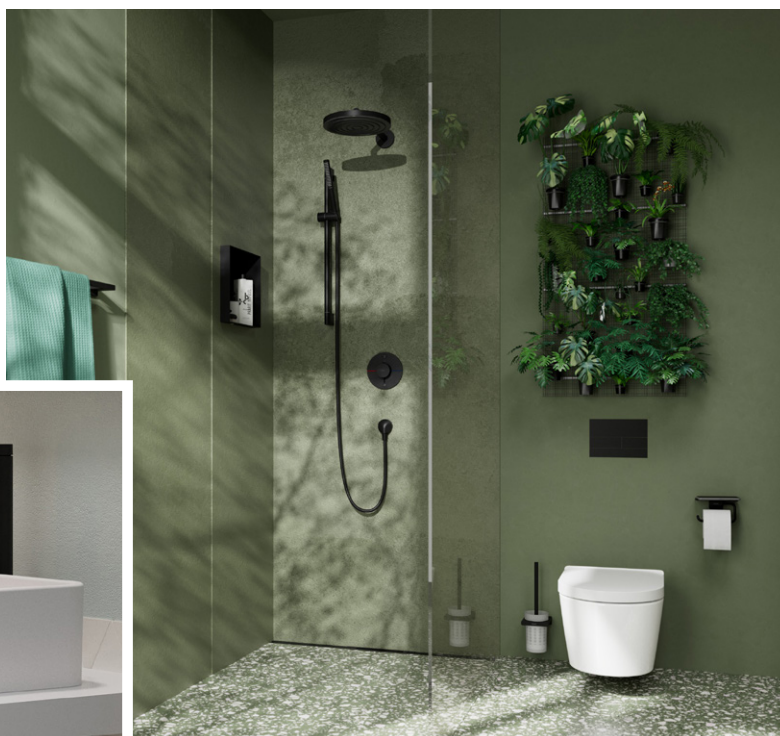

Add colour to your bathroom!

FinishPlus colours let you make a bold statement in your bathroom. With a range of metallic and matt shades, you can express your personal style to create your individual bathroom sanctuary.

Durable and long-lasting, PVD (Physical Vapour Deposition) is a vacuum coating process that vaporises metal molecule by molecule to create an ultra-thin, extremely hard finish with vibrant colours. Highly resilient, these coatings preserve their premium look for years even under heavy daily use.

Matt Black
provides a contrast and
takes the bathroom design
back to basics.