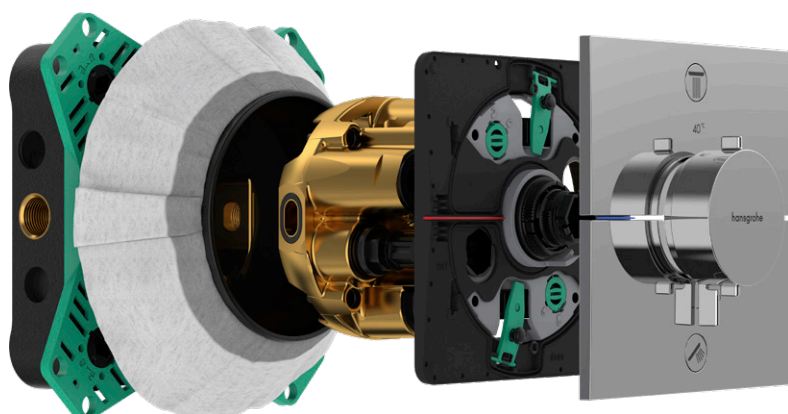

iBox universal 2

Efficient installation offering maximum flexibility

Every installation becomes child's play with the hansgrohe finish sets and the iBox universal 2. The innovative basic set for concealed thermostats ensures quick and simple installation. If the thermostat needs to be replaced further down the line, this is also not a problem – all finish sets can be replaced by another without major effort.

Invisible technology, proven millions of times over

The plumber starts by installing the best selling hansgrohe iBox universal 2 in the wall. Our pre-fab sets are then mounted on this base set.

iBox universal 2

Basic set
01500180

Compatible with:

iBox universal 2 at a glance:

1 Flexible installation options

Installation in, on or in front of the wall. The mounting ring can be placed on the front or back.

2 Sound-absorbing, insulating box

EPP foam box (polypropylene-based) provides noise reduction, thermal insulation, waterproof protection, and is recyclable.

3 Depth-adjustable sliding sleeve

Easy-to-slide sleeve lets installers adjust for varying wall depths without any hassle.

4 Pre-assembled sealing foil

Elastic sealing foil is firmly fixed to the sliding sleeve so it won't get lost during installation, improving sealing reliability.

5 Pre-assembled function block

The durable connection block made of high-quality metal enables safe, fast installation.