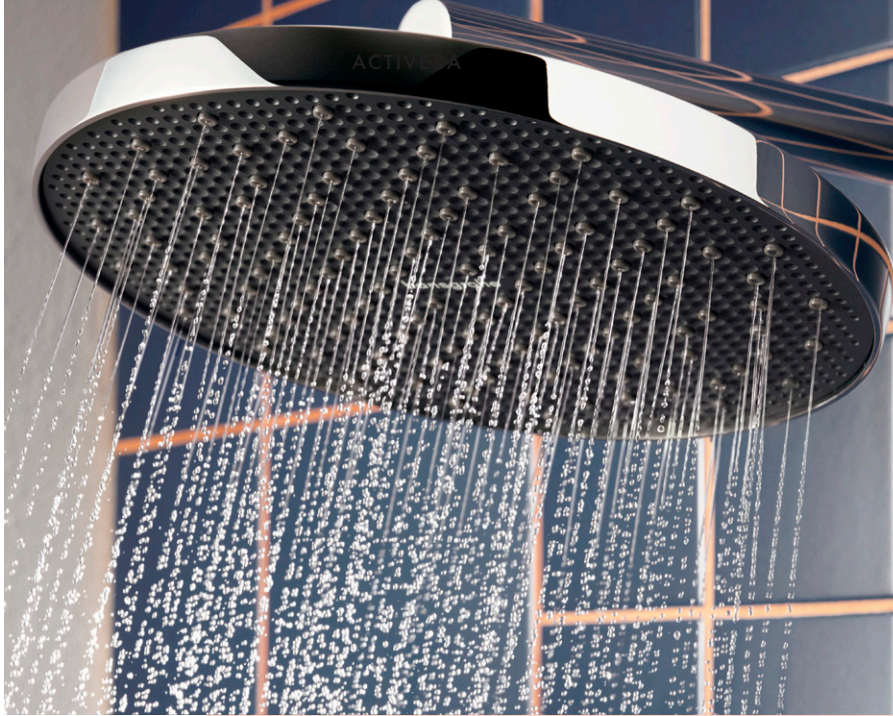

Top: the spray types are switched using the Select button in the spray disc - for intuitive operation at the touch of a button.

Bottom: the PushSlider on the shower bar allows the hand shower to be easily shifted with one hand - perfect for showering at a person's personal comfort height.

Harmonious design and excellent value for money: this Activera shower set consists of a Select hand shower with shower hose and a shower bar with slider. This kind of all-in-one solution can create an instant oasis of well-being - in Chrome, Matt Black or Brushed Nickel.

EasySplit technology enables the Activera hand shower to be easily dismantled so that parts such as the cartridge can be replaced.

The spray disc on the Activera S overhead shower measures 240 mm in diameter. This creates an enjoyable shower with Rain, which envelops the body in a cosy cocoon, even though the water flow is heavily reduced. Its angle can also be adjusted.