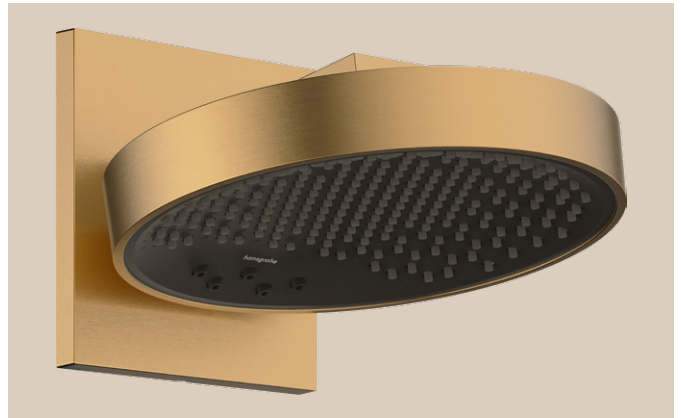

Fast Drain

The fast drainage function on the shower head reduces dripping after you've showered.

XXL Performance

The shower distributes the water over a large area so that your entire body is cocooned by feel-good droplets.

DropGuard

Reduces the dripping after stopping the shower to just a few seconds.

Push Slider

Easy one-handed adjustment of the shower holder's height via the push button.

The ultimate in showering indulgence

Rainfinity

A bold design statement

With no need for a conventional shower arm the head can be tilted at an angle of between 10° and 30° using the ingenious wall connection. Find your most comfortable showering position, or keep your hair and face dry while your body is drenched in water. FinishPlus surface finish: Brushed Bronze.

Rainfinity: A fusion of hand shower and shelf

Nice and tidy: The combination of practical shower shelf plus integrated hose connection and hand shower holder creates a streamlined shower space. Shown here in Brushed Bronze that adds a touch of warmth and contemporary style.