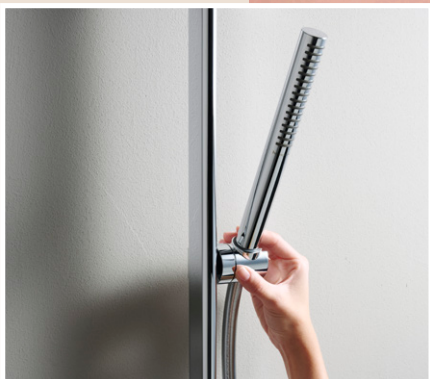

Basic set #24573180
WELS 3 stars, 8.5l/min S45325

Indulgent showers for all bathroom sizes

Pulsify S

Pulsify S unique design

with a lasting impression

The Pulsify S baton shower sets, come as a complete package that includes a hand shower with hose and wallbar with innovative self-locking shower holder that can be adjusted using one hand. The Pulsify Select S 3jet set offers easy, one-handed adjustment of the shower holder's height and inclination via the PushSlider.