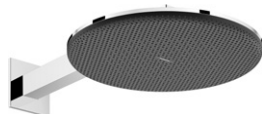

Raindance Alive S
Overhead shower 300 2jet
with shower arm

- # 24541001
- # 24541141
- # 24541671
- # 24541821

Basic set #24573180
WELS 3 stars, 8.5l/min S45140