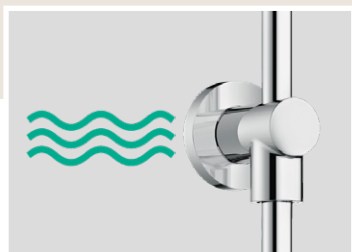

The water inlet connects through the top fixing, making it ideal for renovations. Shower pipes can be easily retrofitted and installed with minimal effort.