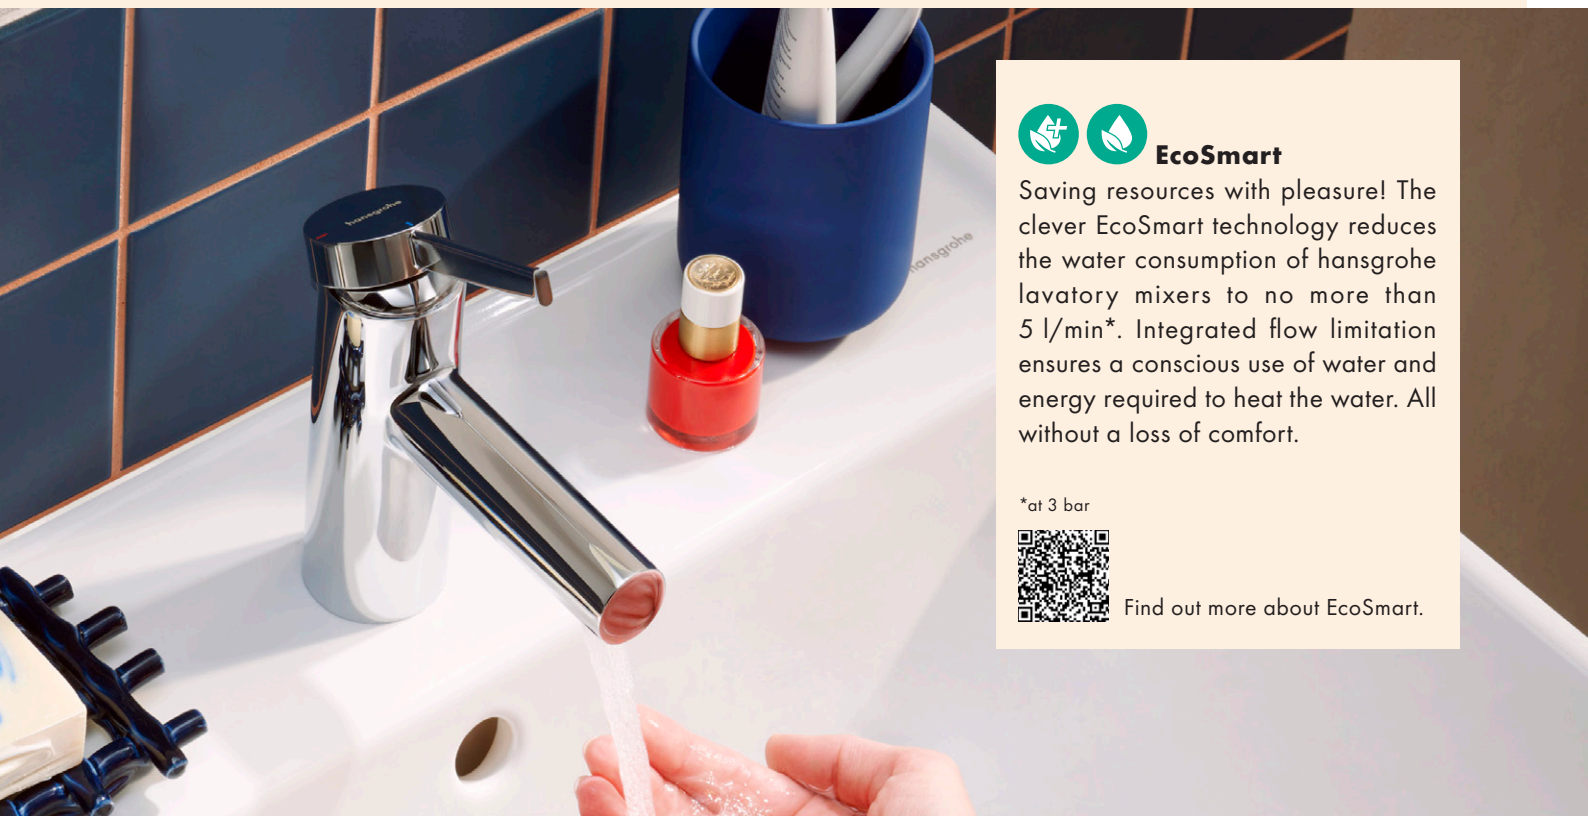

Mixer for 2 functions

-  # 75418003
-  # 75418143
-  # 75418343
-  # 75418673
-  # 75418823

Basic set # 01500180

Basin mixers – beautiful, functional, versatile

EcoSmart

Saving resources with pleasure! The clever EcoSmart technology reduces the water consumption of hansgrohe lavatory mixers to no more than 5 l/min*. Integrated flow limitation ensures a conscious use of water and energy required to heat the water. All without a loss of comfort.

*at 3 bar

Find out more about EcoSmart.

AirPower

Mixes air into the water. For a soft, lower-splash water spray and full, light droplets.

QuickClean

Limescale deposits and dirt can be simply rubbed off the spray disc using a finger. For much less cleaning effort!