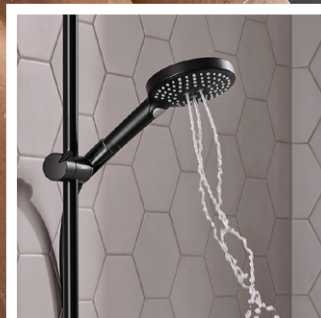

Massage effect? Powerful boost of freshness? Relaxed summer rain? Kneipp therapy? Our multi-spray shower heads pamper just the way you like it.