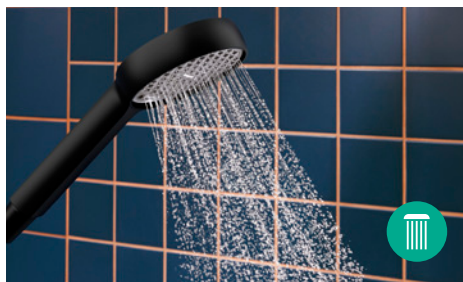

Rain. The invigorating rain spray from the hand shower and overhead shower creates an enveloping fall of rain. For everyone who needs a gentle caressing moment or a freshness boost.