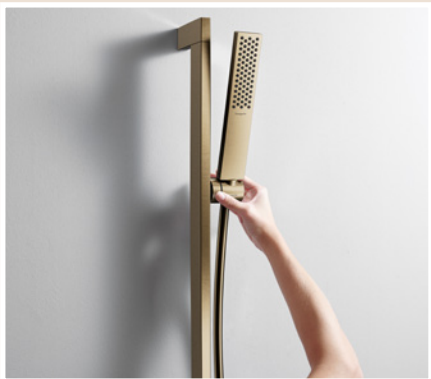

# Pulsify S

Pulsify S unique design

with a lasting impression

The Pulsify S baton shower sets, come as a complete package that includes a hand shower with hose and wallbar with innovative self-locking shower holder that can be adjusted using one hand. The Pulsify Select S 3jet set offers easy, one-handed adjustment of the shower holder's height and inclination via the PushSlider.