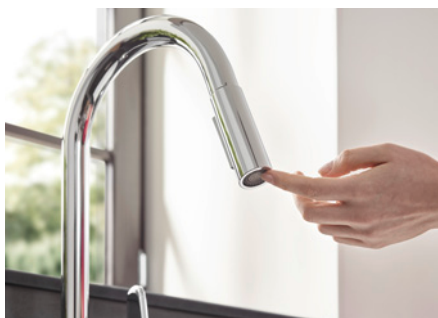

### ComfortZone

Describes the large space between the kitchen tap and sink – vertically and horizontally. Whether high, swivelling or extendable – with ComfortZone you have more freedom of movement and space.

### Pull out

More comfort and room to move: Pull-out sprays or pull-out spouts expand the operating radius around the kitchen sink to take water to exactly where it's needed in just one motion.