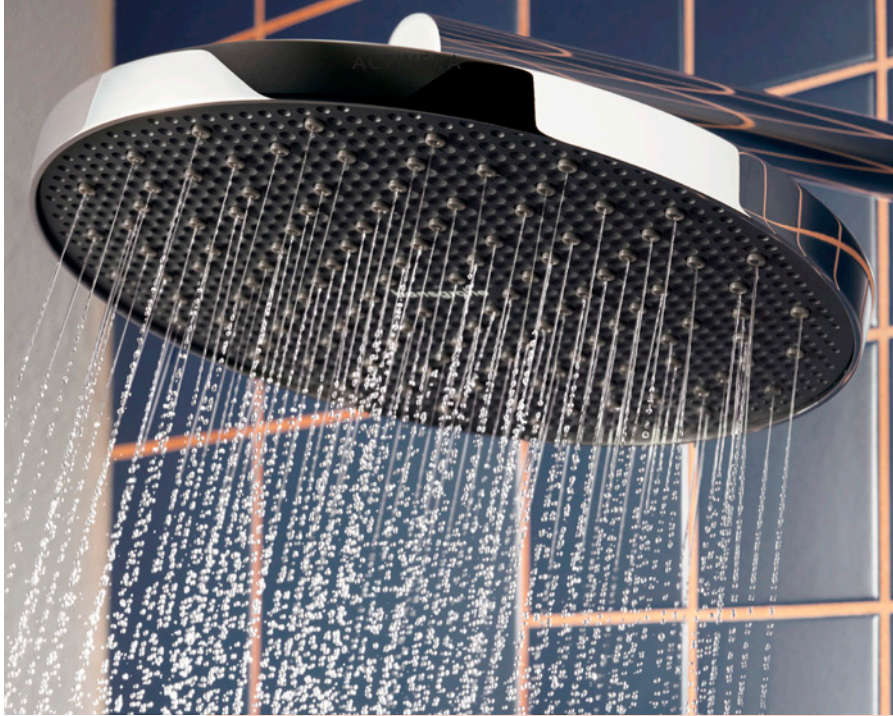

Activera is the perfect shower for people having a stressful day. It features a universal design solution suitable for all bathrooms. With innovative functions and two spray types, it meets people's every showering need.

Top: the spray types are switched using the Select button in the spray disc - for intuitive operation at the touch of a button.

Bottom: the PushSlider on the shower bar allows the hand shower to be easily shifted with one hand - perfect for showering at a person's personal comfort height.

EasySplit technology enables the Activera hand shower to be easily dismantled so that parts such as the cartridge can be replaced.

The spray disc on the Activera S overhead shower measures 240 mm in diameter. This creates an enjoyable shower with Rain, which envelops the body in a cosy cocoon, even though the water flow is heavily reduced. Its angle can also be adjusted.