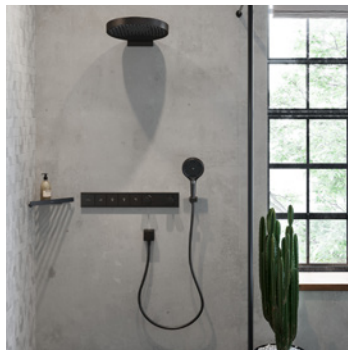

**Matt Black**  
provides a contrast and  
takes the bathroom design  
back to basics.

**Chrome**  
is a timeless classic that makes the  
bathroom shine.

**Brushed Bronze (PVD)**

exudes subtle flair and looks elegant with white and natural tones.