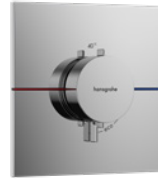

ShowerSelect Comfort E
Thermostat
#15574XX3
Basic set #01500180