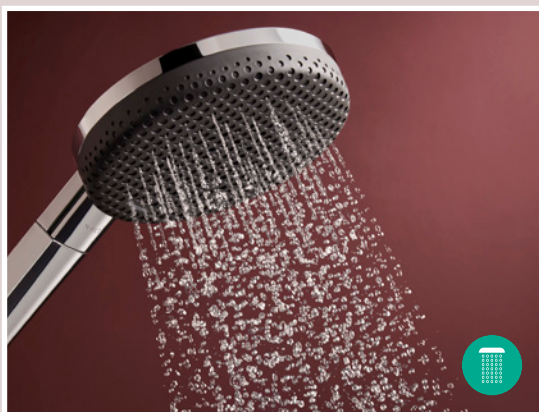

Refreshingly new yet somehow familiar:

Raindance Alive features a premium design to satisfy our longing for pieces that look good and improve our quality of life. The mesh-effect design cover gives the shower heads a more fabric-like style, making them look less technical and the bathroom look cosier – especially as this grid finish conceals the spray disc and with it the sprays. This helps the shower to blend into the room for a sensational look and cosy effect.

The round Raindance Alive hand showers (125 mm diameter; with Select push button) can fill us with positive emotions or calm us through the regenerative power of water. Depending on the mood, depending on the spray type.

RainAir. Relaxing air-enriched shower rain. Cocooned in gentle pearls of water, we experience a pleasant feeling in the shower that's almost like warm, tropical rain.

PowderRain. Soft rain that feels like our body is enveloped in a cocoon. Thousands of ultra-fine droplets create a pampering and enjoyable shower – perfect for moments of self-care or for thoroughly rinsing out shampoo.

Massage. The powerful spray is perfect for easing slight tension. The hand shower can be used for a targeted massage of specific regions of the body – an act of kindness.