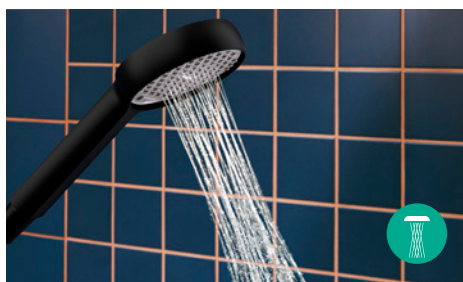

ImpactRain. The powerful rain spray washes away everyday stress and is perfect for gentle massages or for rinsing out shampoo. Designed to be experienced with the 2jet hand shower.