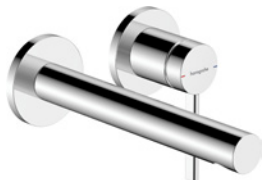

Zesis S
Basin mixer wall-mounted with spout 19.4cm
#74750XX3
Basic set #13622180
WELS TBA