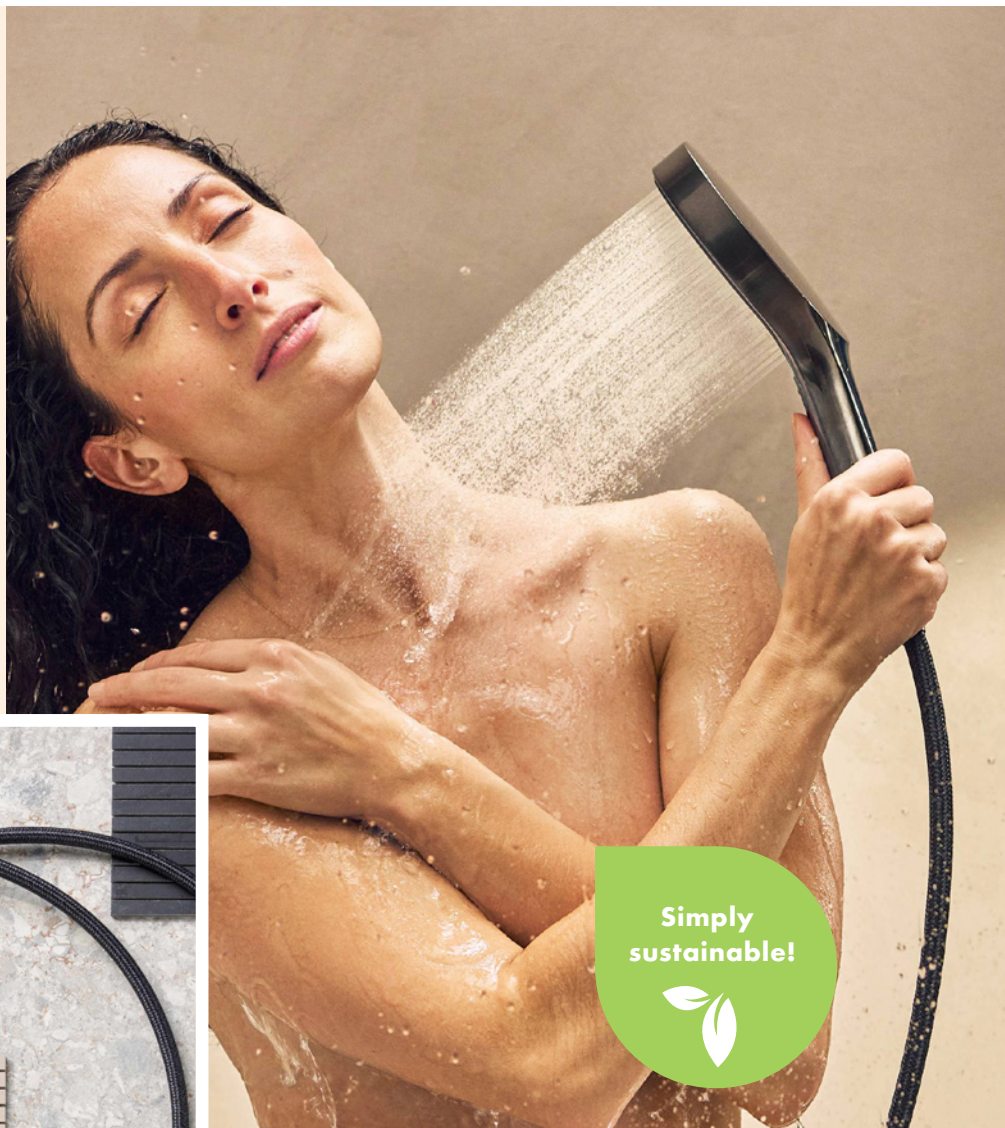

Designflex shower hose

Flexible and lightweight, stylish and sustainable

Showers with that extra-special something

The feel: Warm, fabric-like, delightful. The look: Sensational. Designflex creates a cosy vibe. The shower hose gets its attractive look from a tight weave technique with colourful yarns that create new, ever-changing patterns. It is waterproof, water-repellent, and can be cleaned in the dishwasher. As a small but trend-setting detail, the yarn is made of recycled PET plastic bottles from the Black Forest in Germany, making this a sustainable purchase.

Simply
sustainable!