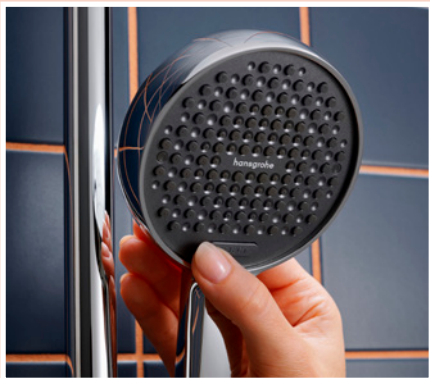

Top: the spray types are switched using the Select button in the spray disc - for intuitive operation at the touch of a button.

Bottom: the PushSlider on the shower bar allows the hand shower to be easily shifted with one hand - perfect for showering at a person's personal comfort height.