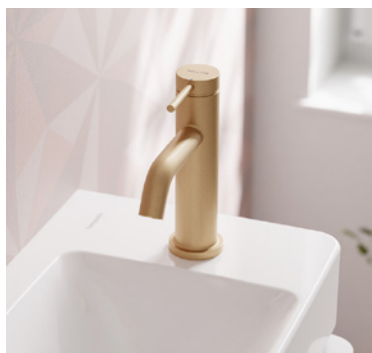

Tecturis S

1. Chrome
     000
   - Brushed Bronze
     140
   - Brushed Black
     Chrome
     340
   - Matt Black
     670
   - Brushed Nickel
     820
2. AirPower
   - ComfortZone
   - EcoSmart

Tecturis S
Bath spout
#73411XXX
(male connection, not available
in Brushed Nickel)