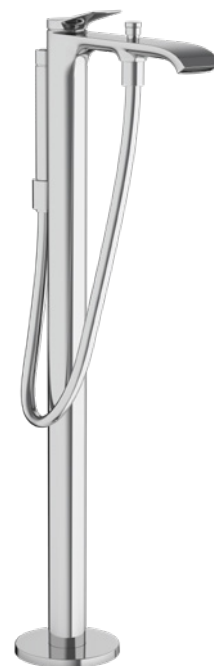

Vivenis
Floor-standing bath mixer
#75445XX9
Basic set #10452180