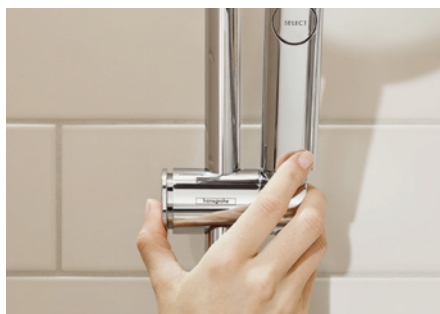

Push Slider

Easy one-handed adjustment of the shower holder's height via the push button.