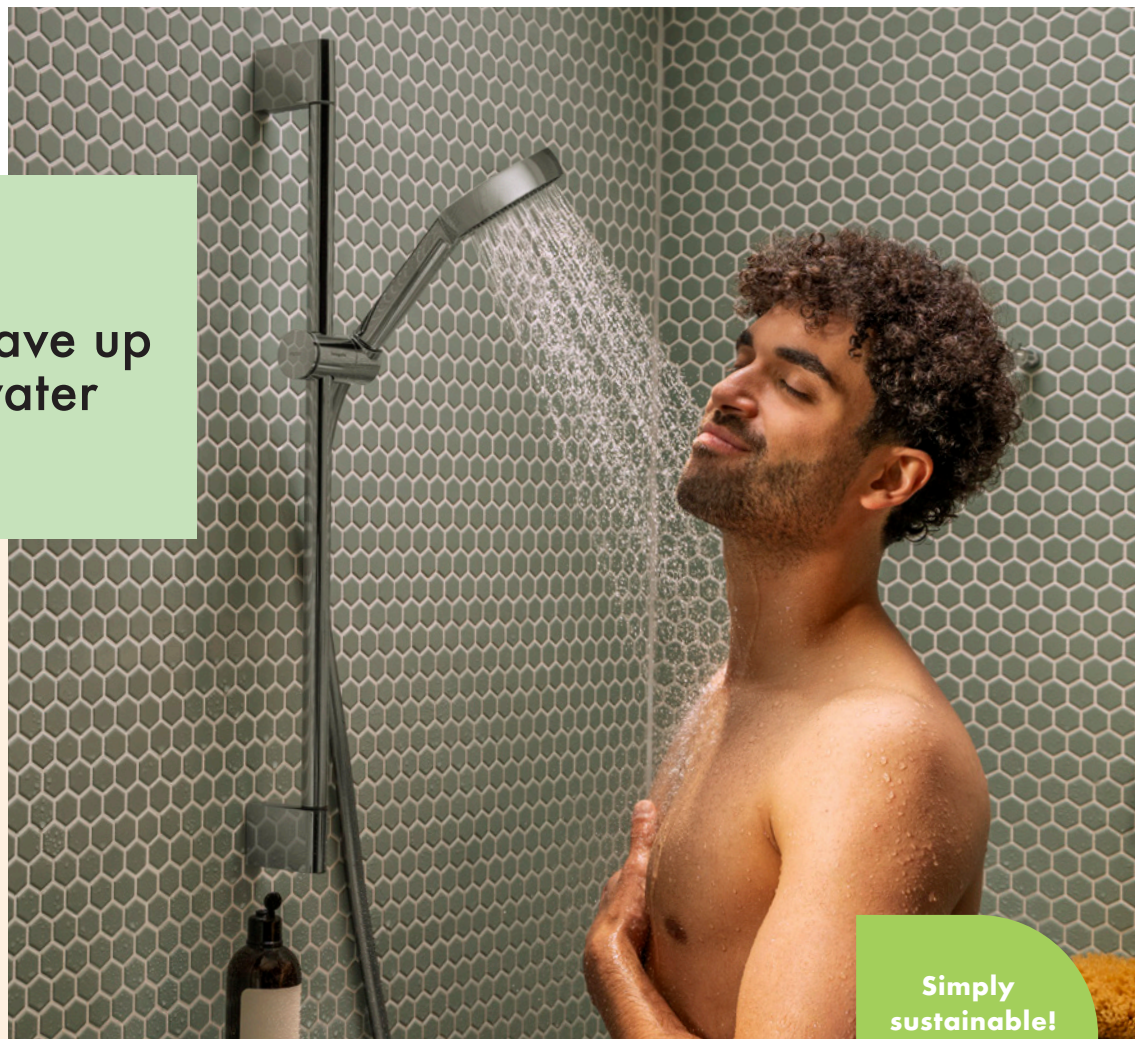

hansgrohe is up there with the best in terms of conserving resources.

Developing premium showers for individual wellbeing is our specialty. With hansgrohe, showering also means a really enjoyable experience with low water and energy consumption. Our EcoSmart showers save up to 40% water, compared to our showers without this efficient water-saving technology. And it pays off, at home, in hotels, in spas.

EcoSmart
showers save up
to 40% water

Simply
sustainable!

Premium showers like the global bestseller Raindance turn personal hygiene into a highly indulgent experience. Our shower heads enhance every bathroom and impress users with fascinating spray modes, comfort features, and ergonomic designs. hansgrohe shower and design expertise dates back to 1901, and our water-saving technologies support mindful lifestyles.