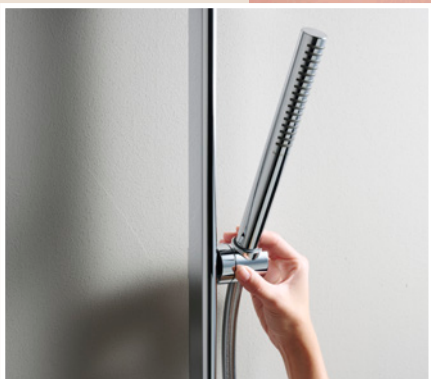

# Pulsify S

Pulsify S unique design

with a lasting impression

The Pulsify S baton shower sets, come as a complete package that includes a hand shower with hose and wallbar with innovative self-locking shower holder that can be adjusted using one hand. The Pulsify Select S 3jet set offers easy, one-handed adjustment of the shower holder's height and inclination via the PushSlider.