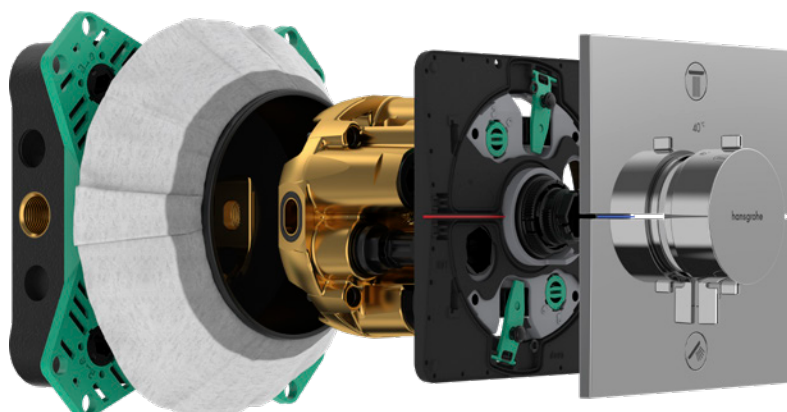

iBox universal basic set: Invisible technology, proven millions of times over

With concealed installation, the plumber starts by installing the bestselling hangrohe iBox universal 2 in the wall. Our pre-fab sets are then mounted on this base set.