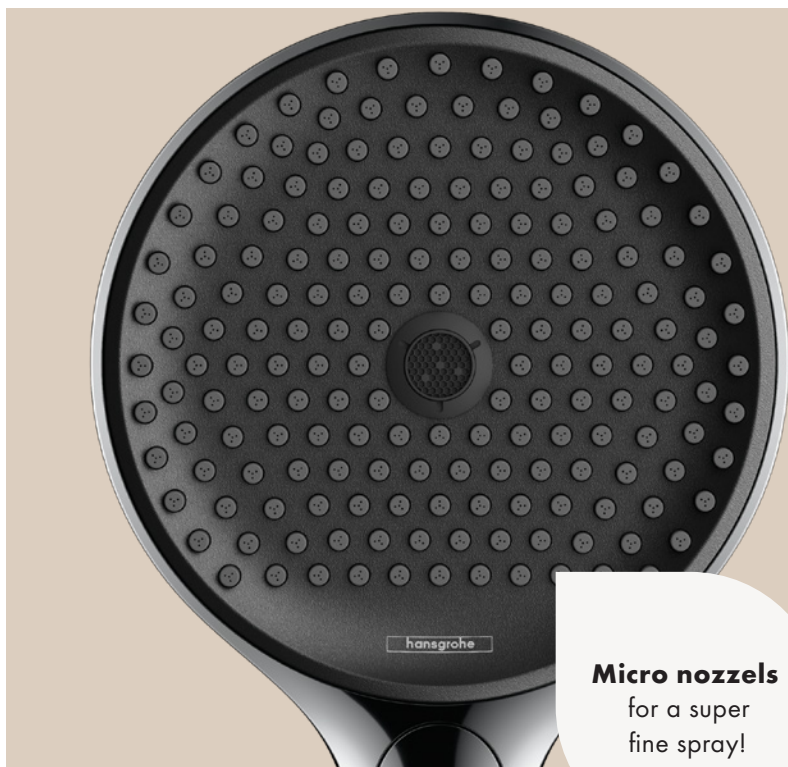

Ultimate shower comfort

Curved spray face

The curved graphite spray disc of the spray face not only creates an ultra-modern design statement but also delivers a spray surface that gently blankets the body and envelops you with PowderRain.

XXL showering

Immerse yourself in a sensuous shower experience thanks to Rainfinity's generously sized spray surfaces. The large 250mm overhead shower and 130mm diameter hand shower provide extensive coverage for a truly luxurious feel.

Micro nozzels
for a super
fine spray!