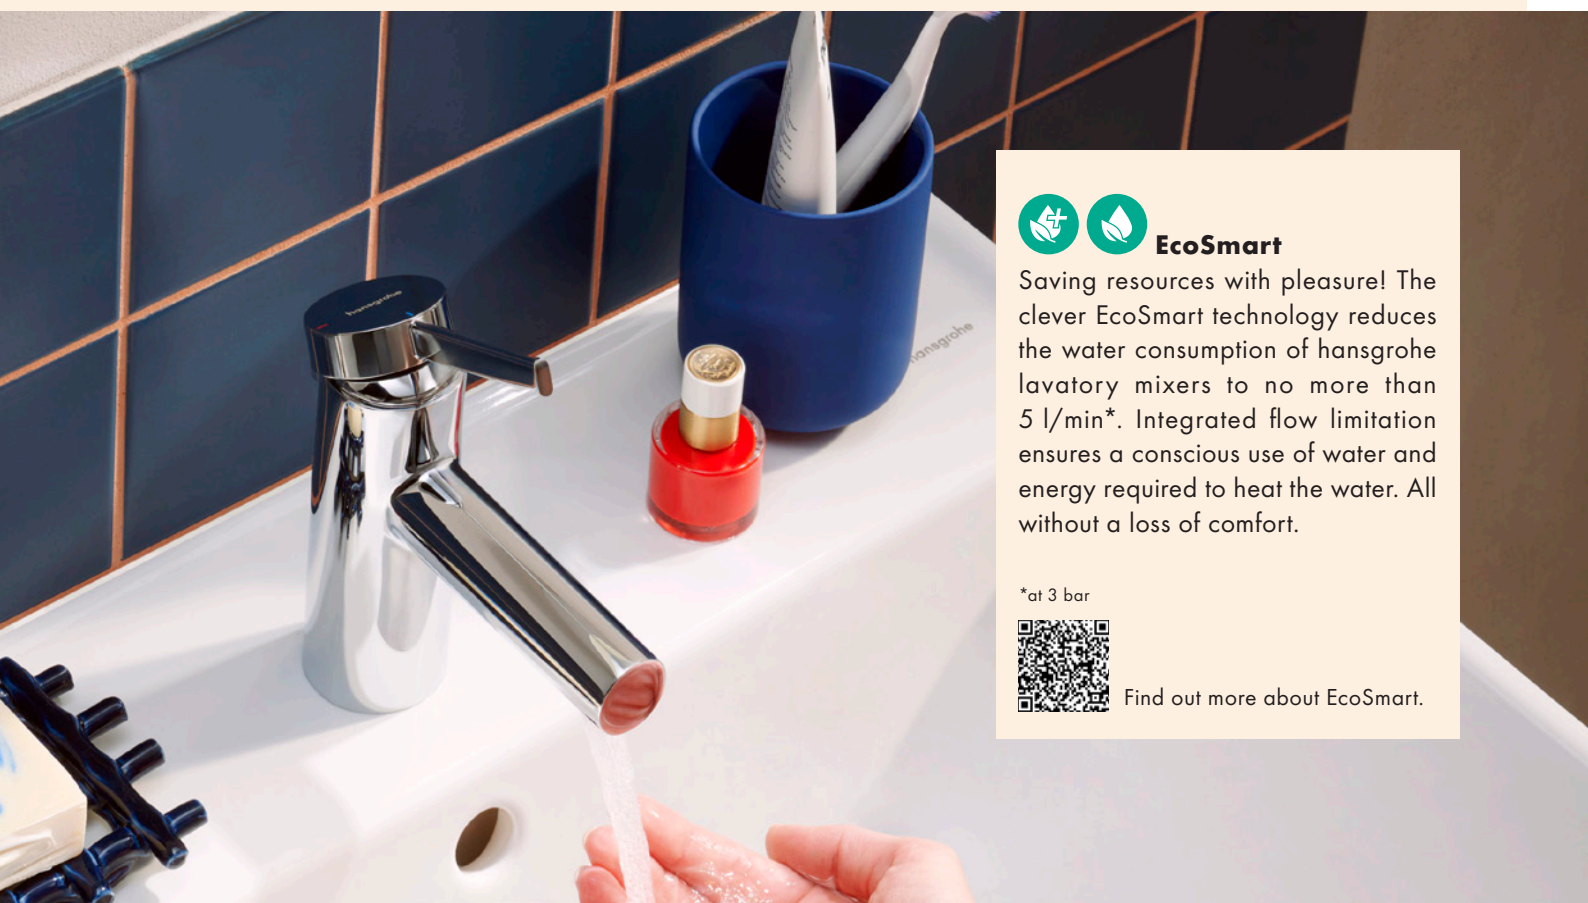

Less water, better feeling

EcoSmart

Saving resources with pleasure! The clever EcoSmart technology reduces the water consumption of hansgrohe lavatory mixers to no more than 5 l/min*. Integrated flow limitation ensures a conscious use of water and energy required to heat the water. All without a loss of comfort.

*at 3 bar

Find out more about EcoSmart.