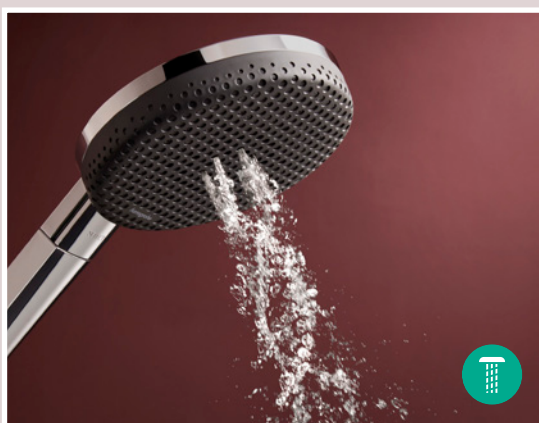

Refreshingly new yet somehow familiar:

Raindance Alive features a premium design to satisfy our longing for pieces that look good and improve our quality of life. The mesh-effect design cover gives the shower heads a more fabric-like style, making them look less technical and the bathroom look cosier – especially as this grid finish conceals the spray disc and with it the sprays. This helps the shower to blend into the room for a sensational look and cosy effect.

The round Raindance Alive hand showers (125 mm diameter; with Select push button) can fill us with positive emotions or calm us through the regenerative power of water. Depending on the mood, depending on the spray type.

RainAir. Relaxing air-enriched shower rain. Cocooned in gentle pearls of water, we experience a pleasant feeling in the shower that's almost like warm, tropical rain.

PowderRain. Soft rain that feels like our body is enveloped in a cocoon. Thousands of ultra-fine droplets create a pampering and enjoyable shower – perfect for moments of self-care or for thoroughly rinsing out shampoo.

Massage. The powerful spray is perfect for easing slight tension. The hand shower can be used for a targeted massage of specific regions of the body – an act of kindness.