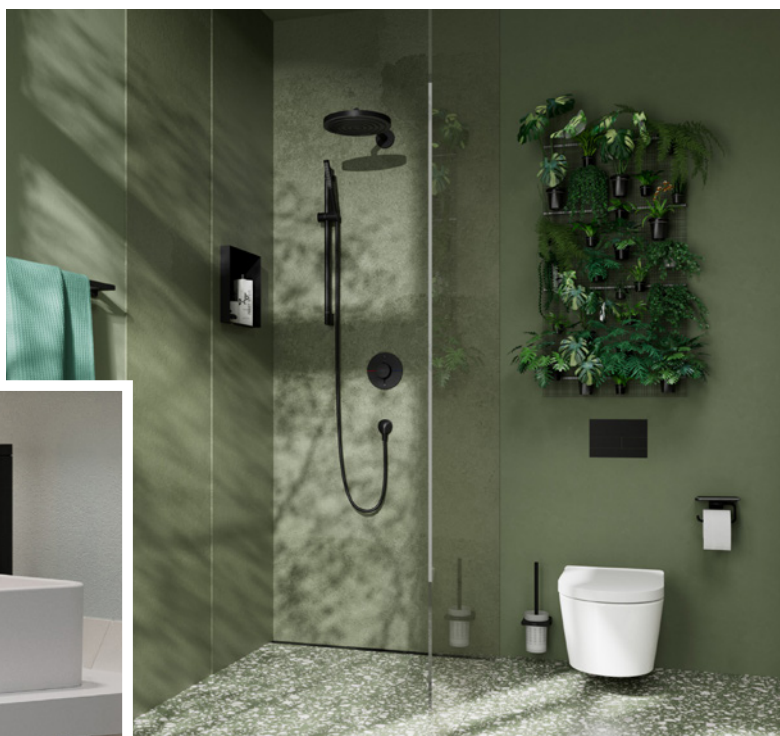

Add colour to your bathroom!

FinishPlus colours let you make a bold statement in your bathroom. With a range of metallic and matt shades, you can express your personal style to create your individual bathroom sanctuary.

Durable and long-lasting, PVD (Physical Vapour Deposition) is a vacuum coating process that vaporises metal molecule by molecule to create an ultra-thin, extremely hard finish with vibrant colours. Highly resilient, these coatings preserve their premium look for years even under heavy daily use.

Matt Black
provides a contrast and
takes the bathroom design
back to basics.