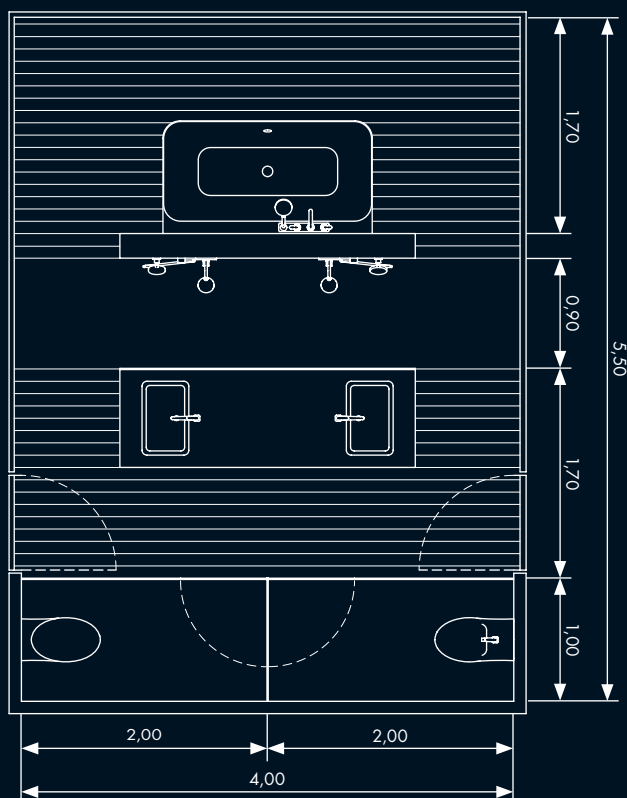

Designed by  
Antonio Citterio  
with Toan Nguyen

1  
20 m<sup>2</sup>

Alle maten in meters.