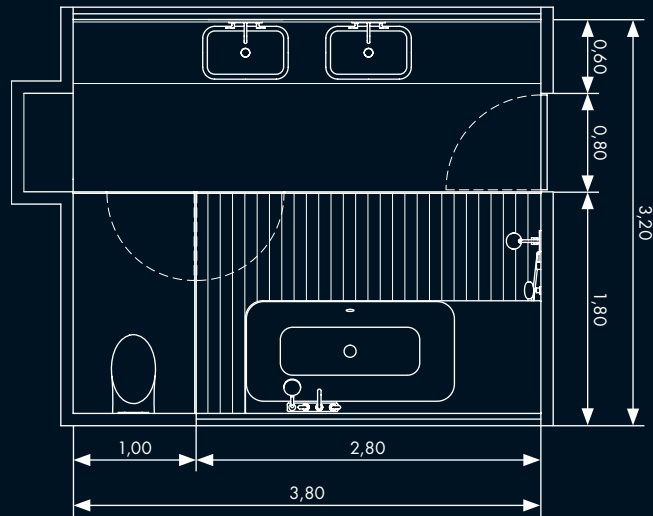

3

12 m²

Alle maten in meters.

Materialen

Wastafel

Onderbouw wastafel en achterwand uit massief edelkastanje, waterresistent behandeld. Opbouw wastafelkommen van Villeroy & Boch. Afvoer via verchromde afvoerbuï, stankafsluiter en toevoer in onderbouw geïntegreerd.

Vloer

Natuursteen (Jura marmer), notenbruin, oppervlak gezandstraald, in halfsteensverband gelegd. In het bad- en douchegebied edelkastanje massieve houten vloerdelen voegloos gelegd. Afvoer via vloerafvoer langs de douchewand.

Wanden

Natuursteen (Jura marmer), notenbruin, oppervlak gezandstraald in halfsteensverband gelegd. Bad- en douchegebied: grote profielloze glazen scheidingswanden.

Verlichting

Diffuse heldere lichtsfeer dankzij de grote raampartij. Kunstlicht via indirecte verlichting op de achterwand mogelijk. Punctuele warmlicht accenten vanuit halogeen inbouwverlichting.

Diversen

Flexform Infinity meubel in nissen in de muur geïntegreerd. Toilet Lifetime, wandhangend van Villeroy & Boch - rechtop geplaatste, profielloze spiegels op achterwand bevestigd.

Axor Citterio M producten

Wastafel

2 x Kleurset 3-gats inbouw wastafelmengkraan wandbevestiging met lange uitloop en plaat	# 34316000
2 x Basisgarnituur voor 3-gats inbouw wastafelmengkraan wandbevestiging	# 10303180
2 x Flowstar designsifon	# 52100000

Douche

1 x Kleurset inbouw thermostaat met stop- en omstelkraan	# 34725000
1 x ibox universal	# 01800180
1 x Hoofddouche	# 34610000
1 x Rozet voor hoofddouche	# 34612000
1 x Douche-arm	# 27412000
1 x Fixfit slangaansluiting	# 27451000
1 x Porter wandhouder	# 39525000
1 x Raindance S 120 Air 3jet handdouche	# 28514000
1 x Isiflex'B doucheslang 1,60 m	# 28276000

Bad

1 x Bad uit acryl	# 39957000
1 x Kleurset 4-gats badrandmengkraan met plaat	# 34445000
1 x Basisgarnituur voor 4-gats badrandmengkraan	# 13444180
1 x Flexaplust S complete set	# 58155000

Plus passende accessoires uit de Axor Citterio collectie.