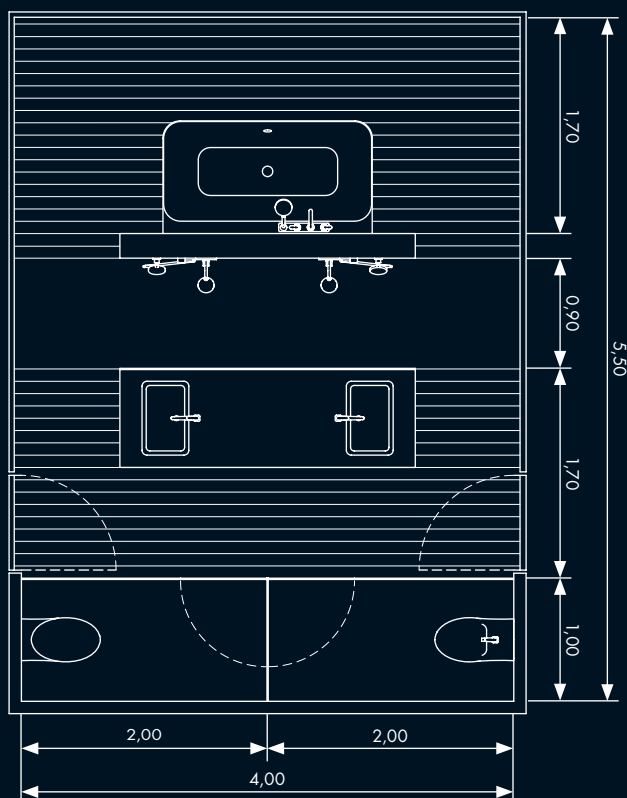

Designed by  
Antonio Citterio  
with Toan Nguyen

1  
20 m<sup>2</sup>

medidas en m