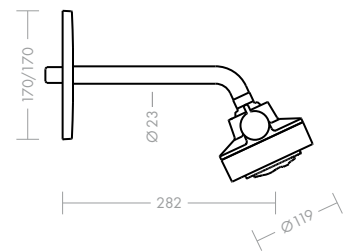

Axor Citterio overhead shower

With three different spray modes, the new overhead shower offers luxurious shower comfort in its purest form. The shower combines rich aesthetics and sophisticated functionality. The side lever provides an easy way to choose between spray modes: Normal, Massage and Soft. Thanks to the QuickClean function, the shower head's spray nozzles are cleaned every time the spray mode is changed. The shower arm's 67° angle and the concentrated shower spray projects water onto the body in the most optimal way.