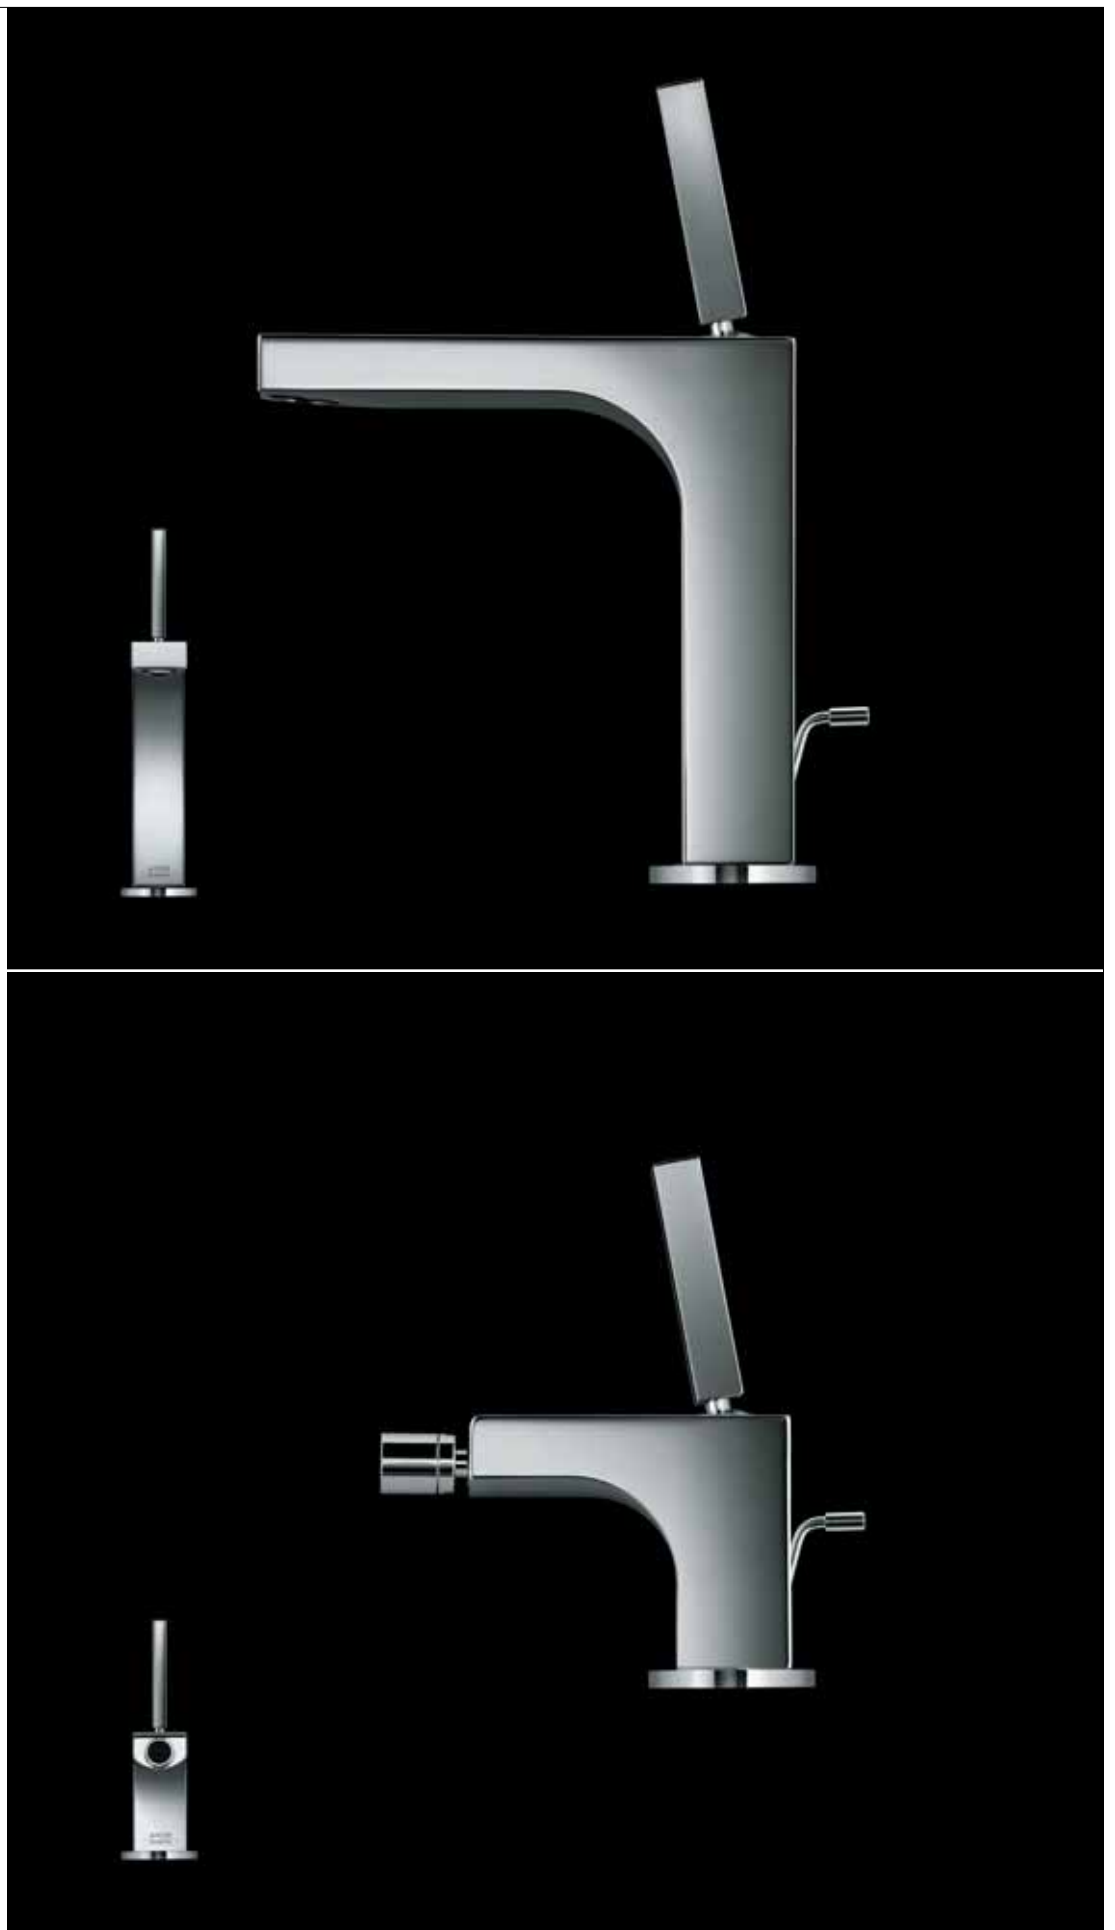

Axor Citterio 90 mm single lever bidet mixer

The design of the new single lever bidet mixer is inspired by the single lever basin mixer. Its basic structure and spout are cast in one piece, in a seamless and flowing transition. The joystick handle allows for simple and comfortable operation. The aerator with swivel joint can easily be adjusted as desired.