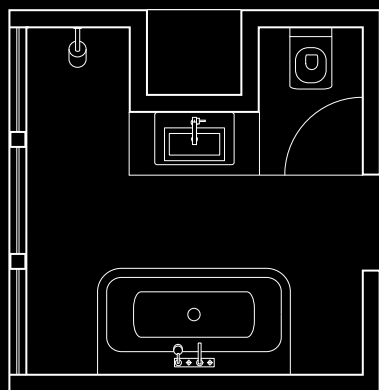

Shower

1 x 3jet overhead shower	# 39740000
1 x Shower arm for overhead shower	# 27412000
1 x Wall plate for overhead shower	# 27419000
1 x Concealed thermostat with cross handle	# 39715000
1 x iBox universal basic set	# 01800180
2 x Concealed shut-off valve with cross handle	# 39965000
2 x Basic set for shut-off valve	# 15974180
1 x Raindance S 150 AIR 3jet hand shower	# 28519000
1 x de Luxe shower connection	# 27451000
1 x Shower support	# 39525000
1 x Isiflex 1.60 m shower hose	# 28276000
1 x Floor-level shower system, e.g. Illbruck Poresta Limit S	

Bath tub

1 x 4-hole rim-mounted bath mixer with cross handles and plate	# 39443000
1 x Basic set for 4-hole rim-mounted bath mixer	# 13444180
1 x Mounting plate for 4-hole rim-mounted bath mixer	# 39449000
1 x Finish set for Flexaplus S waste set	# 58186000
1 x Basic set for Flexaplus for special bath tubs	# 58141180
1 x Acrylic bath tub	# 39957000

In the toilet area

1 x Roll holder	# 41738000
1 x Toilet brush holder	# 41735000
1 x Duravit Vero wall-mounted toilet, 370 x 540 mm	# 221709.00
1 x Geberit Sigma 50, flush plate, black	# 115.788.DW.1

When installing these displays in your showroom, you can use the Axor Citterio concealed dummies. Before installing, please double-check all specifications with the manufacturers' current product ranges.

9 m², scale 1:10