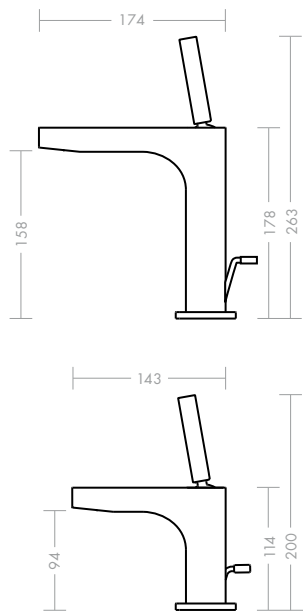

### Axor Citterio 180 mm single lever basin mixer

The characteristic combination of clean lines, harmonious circles and soft, round shapes is immediately recognisable. The height and length of the spout are in well-balanced proportion to one another, making the mixer particularly comfortable to operate. The spray former is installed flush with the spout allowing for easier adjustment of the spray angle. This product is also available in a hand basin version.