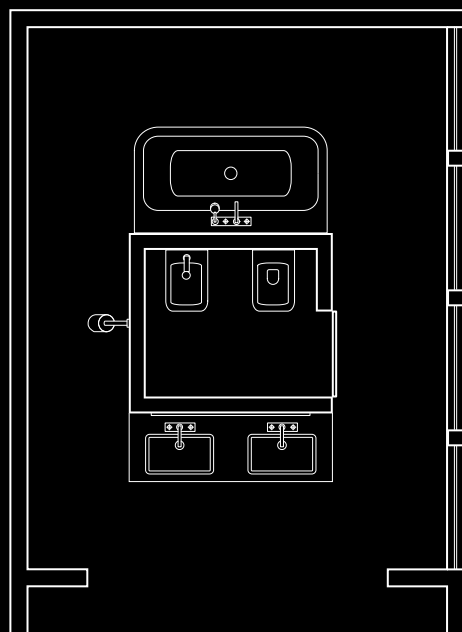

Materials

Floor

In the side area: Graniti Fiandre, New Ground tiles, BeigeGround, PFP2836, 600 x 300 mm medium grey grouting. In the centre area: Graniti Fiandre, GEO Design Listelli multiformato tiles, colour: BeigeGround, semi-matte, D10PF28 300 x 300 mm, continuous grouting pattern

Walls

Graniti Fiandre, GEO Design Listelli multiformato tiles, colour: BeigeGround, semi-matte, D10PF28 300 x 300 mm, continuous grouting pattern. Left side wall + shower wall: floor-to-ceiling glass wall, colour: wine red, RAL 3005

Ceiling

Emulsion, painted, white RAL 9016

Wash table

Table for built-in wash basins, gloss lacquered finish, dark red colour, RAL 3005

Miscellaneous decor

Sliding door element: Burg RC40 sliding door element + fixed glass element, Aluminium frame with satined glass, ST001 L/R, Mirror: custom-cut, fine edges, 1400 mm diameter

15 m², scale 1:10

Axor Citterio products /complementary products

Wash table

2 x 3-hole basin mixer with cross handle and plate	# 39134000
2 x Flowstar designer siphon set	# 52110000
2 x Duravit Vero built-in wash basin 485 x 310 mm	# 033048..00

Shower

1 x 3jet overhead shower	# 39740000
1 x Shower arm for overhead shower	# 27412000
1 x Wall plate for overhead shower	# 27419000
1 x Concealed Thermostat with cross handle	# 39715000
1 x iBox universal basic set	# 01800180
2 x Concealed shut-off valve with cross handle	# 39965000
2 x Basic set for shut-off valve	# 15974180
1 x Raindance S 150 AIR 3jet hand shower	# 28519000
1 x de Luxe hose connection	# 27451000
1 x Shower support	# 39525000
1 x Isiflex 1.60 m shower hose	# 28276000
1 x Duravit shower tray, flush with the ground 1593 x 893 mm	# 720092

Bath tub

1 x 4-hole rim-mounted bath mixer with cross handles and plate	# 39443000
1 x Basic set for 4-hole rim-mounted bath mixer	# 13444180
1 x Mounting plate for 4-hole rim-mounted bath mixer	# 39449000
1 x Finish set for Flexaplus S waste set	# 58186000
1 x Basic set for Flexaplus for special bath tubs	# 58141180
1 x Acrylic bath tub	# 39957000

In the toilet area

1 x Single lever bidet mixer	# 39210000
1 x Roll holder	# 41738000
1 x Toilet brush holder	# 41735000
1 x Towel ring	# 41721000
1 x Duravit Vero wall-mounted toilet 370 x 540 mm	# 221709..00
1 x Duravit Vero wall-mounted bidet 370 x 540 mm	# 223915..00

When installing these displays in your showroom, you can use the Axor Citterio concealed ‘dummies’. Before installing, please double-check all specifications with the manufacturers’ current product ranges.