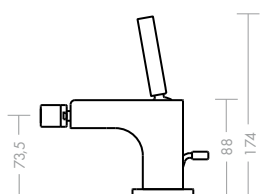

Axor Citterio 90 mm single lever bidet mixer

The design of the new single lever bidet mixer is inspired by the single lever basin mixer. Its basic structure and spout are cast in one piece, in a seamless and flowing transition. The joystick handle allows for simple and comfortable operation. The aerator with swivel joint can easily be adjusted as desired.