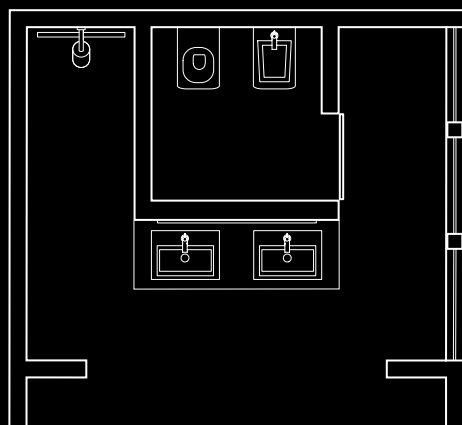

Walls

In the wash table and toilet areas: Royal Mosa, Terra Maestricht, Black & White 600 x 600 mm tiles, white 200 V matte, white grouting.
In the shower area: Royal Mosa, Terra Maestricht, Black & White 600 x 600 mm tiles, black 203 V matte, black grouting.

Ceiling

Dispersion, painted, white RAL 9016

Miscellaneous decor

Sliding door: Sprinz Motion 500, sandblasted glass
Mirror: custom-cut, fine edges, 40 mm bevelled edges, 1400 mm diameter

Axor Citterio products /complementary products

Wash table

2 x Single lever 180 mm basin mixer	# 39031000
2 x Flowstar designer siphon set	# 52110000
2 x Duravit 2nd floor built-in wash basin 600 x 430 mm	# 034760..00
1 x Duravit 2nd floor wash table, Ebony, 2000mm wide	# 856c

Shower

1 x Showerpipe with thermostat	# 39739000
1 x Floor-level shower system – is it a showertray, z.B. Illbruck Poresta Slot	

In the toilet area

1 x Single lever bidet mixer	# 39210000
1 x Roll holder	# 41738000
1 x Toilet brush holder	# 41735000
1 x Towel ring	# 41721000
1 x Duravit 2nd floor wall-mounted toilet, 540 x 370 mm	# 220509
1 x Duravit 2nd floor wall-mounted bidet, 540 x 370 mm	# 223515

Before installing please double-check all the specifications with the manufacturers current product ranges.

10,5 m², scale 1:10