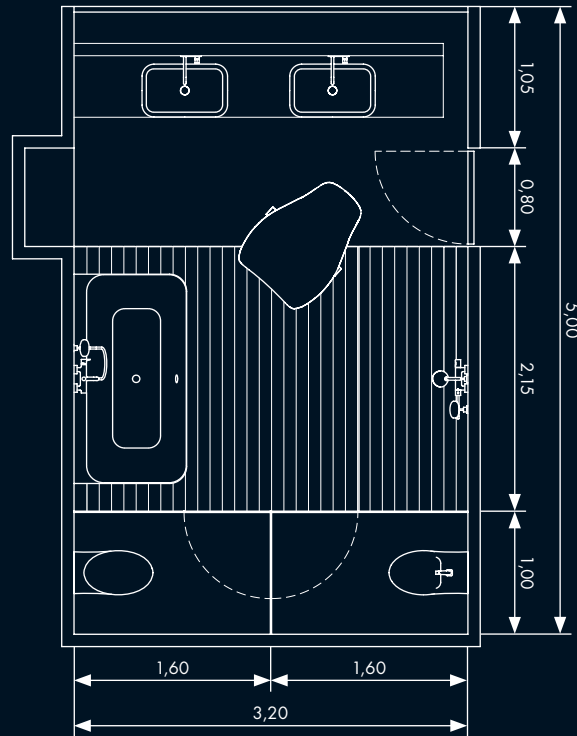

2

16 m²

all measurements in m

Materials

Wash table

Supporting structure with attached wall panel made of veneered plates (Alpi Lignum veneer GRAF TBT 2R 557/00/Y12) with water-resistant surface. Emani countertop wash basin by Keramag, drained via chrome drain pipe. Odour trap and inlet are integrated into the supporting structure.

Floor

Veneer-covered floor plate (Alpi Lignum veneer GRAF TBT 2R 557/00/Y12) grooved for floorboard look, shifting to a grid pattern in the shower area where it is mounted on a drain system installed flush with the floor (such as Illbruck BF). (Waterproof carrier sheet and sealing required). Wash basin area features tiles from the Pietratec Silver Gres Lux series by Cotto D'Este Antica Ceramica d'Arte S.p.A., laid in half-bond pattern without skirting.

Walls

Tiles from the Pietratec Silver Gres Lux series by Cotto D'Este Antica Ceramica d'Arte S.p.A., laid in half-bond pattern. Frameless partitioning and doors in laminated sheet glass in the toilet/bidet and shower areas, mounted between floor and ceiling.

Light

Rich, diffuse light coming from the large window front. Optional artificial lighting via indirect light at the wall panel above the wash table. Punctuated accents of warm light through recessed spotlights, installed flush with the wall.

Other objects

Flexform Infinity shelf integrated into a wall niche - wall-mounted
Emani toilet and bidet by Keramag - Mart leather seat by B&B Italia.

Axor Citterio M products

Basins

- 2 x Single lever basin mixer for concealed installation long spout, with plate # 34115000
- 2 x Basic set for single lever basin mixer concealed parts # 34111180

Bidet

- 1 x Single lever bidet mixer # 34210000

Shower

- 1 x Showerpipe with thermostat # 34630000

Bathtub

- 1 x Bathtub, wall version without shelf # 39957000
- 1 x Single lever bath mixer for exposed fitting # 34420000
- 1 x Wall support # 39525000
- 1 x Raindance S 120 AIR 3jet hand shower # 28514000
- 1 x Isiflex Shower hose 1.25 m # 28272000
- 1 x Flexaplust S complete set # 58155000

suitable for the accessories of the Axor Citterio Collection