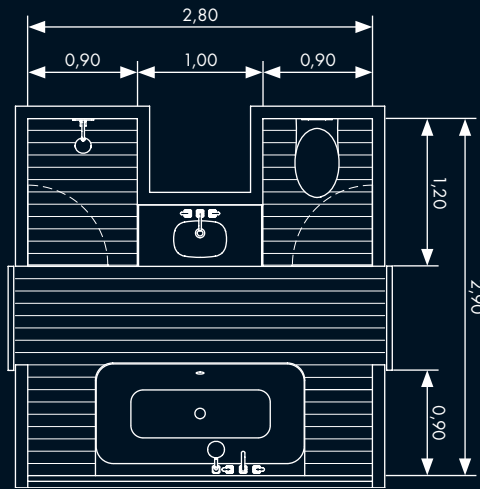

4

8 m²

all measurements in m

Materials

Wash table

Supporting structure covered with porcelain ceramic plates (Laminate Porcelain slab Progetto Collection, L025 Sabbia by Laminam). Architec wash basin by Duravit integrated into the supporting structure.

Floor

Bath area features parquet floor of solid sweet chestnut wood, laid parallel to the bath tub. Porcelain ceramic plates in the shower and toilet areas (Laminate Porcelain slab Progetto Collection, L025 Sabbia by Laminam). Plates of equivalent dimensions to parquet flooring, laid in parallel. Drainage via channel, installed flush with the floor.

Walls

Strutturato e Squadrato Parana Gold porcelain stoneware tiles by Iris Ceramica Fabbrica Marmi e Graniti, laid in offset pattern. Dark grouting. Frameless glass walls for partitioning toilet and shower area.

Light

The white outer wall is lit along all edges by fluorescent daylight. Gimbal-mounted spotlights in the toilet and shower areas and above the bath tub provide warm accents of light.

Other objects

Architec wall-mounted toilet by Duravit - frameless mirror, mounted flush with the wall.

Axor Citterio M products

Basins

1 x 3-hole basin mixer with escutcheons	# 34133000
1 x Flowstar Bottle Trap	# 52100000

Shower

1 x Single lever shower mixer for concealed installation	# 34625000
1 x iBox universal	# 01800180
1 x Overhead shower	# 34610000
1 x Wall plate for overhead shower	# 34612000
1 x Shower arm for overhead shower	# 27412000

Bathtub

1 x Bathtub, wall version without shelf	# 39957000
1 x 4-hole bath mixer with escutcheons for installation on the tub rim	# 34444000
1 x Basic set for 4-hole bath mixer	# 13444180
1 x Flexaplust S complete set	# 58155000

suitable for the accessories of the Axor Citterio Collection