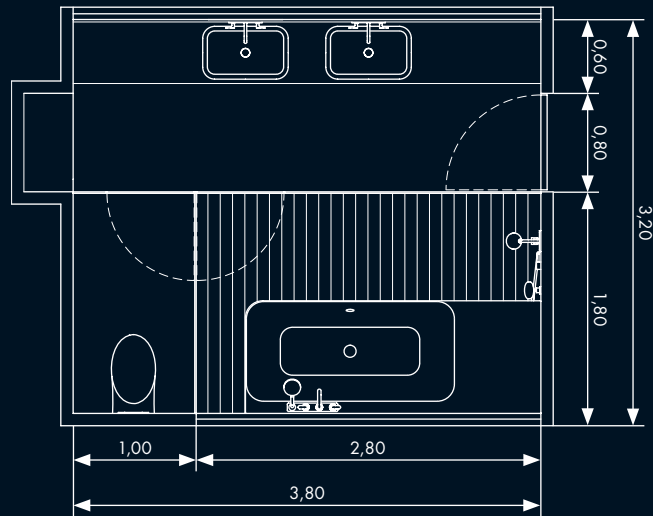

3

12 m²

all measurements in m

Materials

Wash table

Supporting structure and wall panel made of solid sweet chestnut wood with a water-resistant surface. Memento countertop wash basins by Villeroy & Boch. Drainage via chrome drain pipe; odour trap and inlet integrated into supporting structure.

Floor

Jura Marble stone tiles with sandblasted hazel surface, laid in half-bond pattern. Bath and shower area features floorboards of solid sweet chestnut wood, laid seamlessly. Drainage via channel along the shower wall, installed flush with the floor.

Walls

Jura Marble stone tiles with sandblasted hazel surface, laid in half-bond pattern. Large bath and shower area partitioned with frameless glass walls.

Light

Rich, diffuse light from the large window front. Optional artificial lighting via indirect light at the wall panel above the wash table and the bath tub wall. Punctuated accents of warm light from recessed spotlights, installed flush with the wall.

Other objects

Flexform Infinity shelf integrated into a wall niche – Lifetime wall-mounted toilet by Villeroy & Boch – frameless mirrors glued onto carrier plate.

Axor Citterio M products

Basins

- 2 x 3-hole wall-mounted basin mixer, long spout projection with plate # 34316000
- 2 x Basic set for 3-hole wall-mounted basin mixer, concealed parts # 10303180
- 2 x Flowstar Bottle Trap # 52100000

Shower

- 1 x Thermostat for concealed installation with shut-off and diverter valve # 34725000
- 1 x iBox universal # 01800180
- 1 x Overhead shower # 34610000
- 1 x Wall plate for overhead shower # 34612000
- 1 x Shower arm for overhead shower # 27412000
- 1 x Fixfit Wall Outlet # 27451000
- 1 x Wall support # 39525000
- 1 x Raindance S 120 AIR 3jet hand shower # 28514000
- 1 x Isiflex Shower hose 1.60 m # 28276000

Bathtub

- 1 x Bathtub, wall version without shelf # 39957000
- 1 x 4-hole bath mixer with plate for installation on the tub rim # 34445000
- 1 x Basic set for 4-hole bath mixer # 13444180
- 1 x Flexaplus S complete set # 58155000

suitable for the accessories of the Axor Citterio Collection