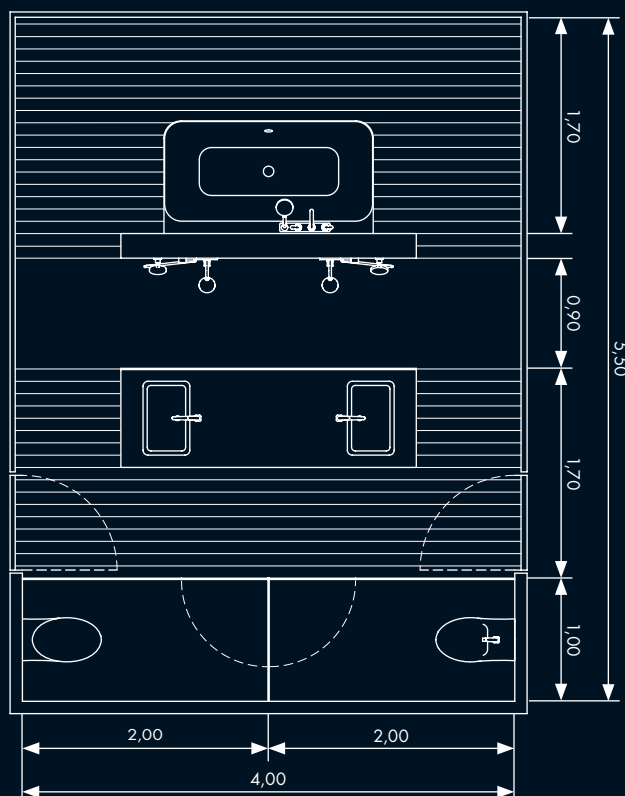

Designed by  
Antonio Citterio  
with Toan Nguyen

1  
20 m<sup>2</sup>

all measurements in m