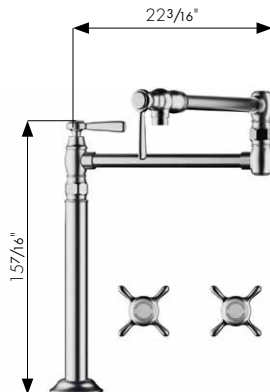

Stainless Steel  
Spring

Swivel Spout  
(360°)

Pull-down spray with two spray modes  
(laminar and needle spray)

Ergonomical Handle

2-Spray Semi-Pro Kitchen Faucet,  
1.75 GPM (NEW)  
# 16582, -001, -801, -831

2-Spray HighArc Kitchen Faucet,  
Pull-Down, 1.75 GPM (NEW)  
# 16581, -001, -801, -831

2-Spray Prep Kitchen Faucet,  
Pull-Down, 1.75 GPM (NEW)  
# 16584, -001, -801, -831

Bar Faucet,  
1.5 GPM (NEW)  
# 16583, -001, -801, -831

Pot Filler, Wall-Mounted,  
2.5 GPM  
# 16859, -001, -801, -831

Pot Filler, Deck-Mounted,  
2.5 GPM  
# 16860, -001, -801, -831

Traditional Soap Dispenser  
# 04540, -000, -800, -830

Chrome

Steel Optik

Polished Nickel