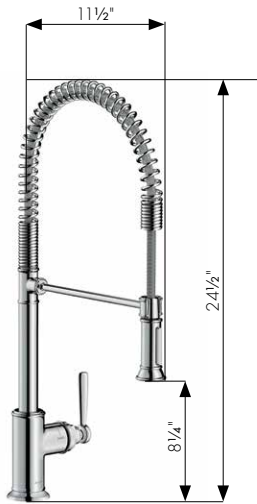

Stainless Steel  
Spring

Swivel Spout  
(360°)

Pull-down spray with two spray modes  
(laminar and needle spray)

Ergonomical Handle

2-Spray Semi-Pro Kitchen Faucet,  
1.75 GPM (NEW)  
# 16582, -001, -801, -831

2-Spray HighArc Kitchen Faucet,  
Pull-Down, 1.75 GPM (NEW)  
# 16581, -001, -801, -831

2-Spray Prep Kitchen Faucet,  
Pull-Down, 1.75 GPM (NEW)  
# 16584, -001, -801, -831

Bar Faucet,  
1.5 GPM (NEW)  
# 16583, -001, -801, -831

Pot Filler, Wall-Mounted,  
2.5 GPM  
# 16859, -001, -801, -831

Pot Filler, Deck-Mounted,  
2.5 GPM  
# 16860, -001, -801, -831

Traditional Soap Dispenser  
# 04540, -000, -800, -830

Chrome

Steel Optik

Polished Nickel