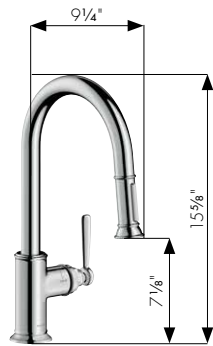

Stainless Steel  
Spring

Swivel Spout  
(360°)

Pull-down spray with two spray modes  
(laminar and needle spray)

Ergonomical Handle

2-Spray Semi-Pro Kitchen Faucet,  
1.75 GPM (NEW)  
# 16582, -001, -801, -831

2-Spray HighArc Kitchen Faucet,  
Pull-Down, 1.75 GPM (NEW)  
# 16581, -001, -801, -831

2-Spray Prep Kitchen Faucet,  
Pull-Down, 1.75 GPM (NEW)  
# 16584, -001, -801, -831

Bar Faucet,  
1.5 GPM (NEW)  
# 16583, -001, -801, -831