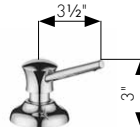

Traditional Soap Dispenser
04540, -000, -800, -830