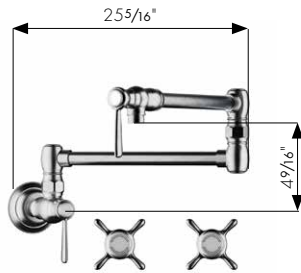

Stainless Steel  
Spring

Swivel Spout  
(360°)

Pull-down spray with two spray modes  
(laminar and needle spray)

Ergonomical Handle

2-Spray Semi-Pro Kitchen Faucet,  
1.75 GPM (NEW)  
# 16582, -001, -801, -831

2-Spray HighArc Kitchen Faucet,  
Pull-Down, 1.75 GPM (NEW)  
# 16581, -001, -801, -831

2-Spray Prep Kitchen Faucet,  
Pull-Down, 1.75 GPM (NEW)  
# 16584, -001, -801, -831

Bar Faucet,  
1.5 GPM (NEW)  
# 16583, -001, -801, -831

Pot Filler, Wall-Mounted,  
2.5 GPM  
# 16859, -001, -801, -831

Pot Filler, Deck-Mounted,  
2.5 GPM  
# 16860, -001, -801, -831

Traditional Soap Dispenser  
# 04540, -000, -800, -830

Chrome

Steel Optik

Polished Nickel