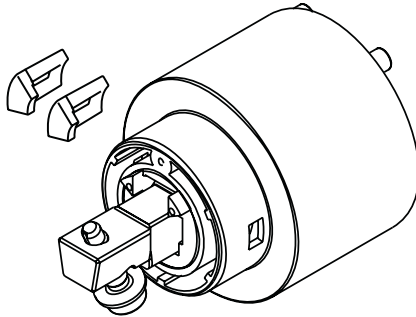

Service

DP Raindance S

92176000

Aquafun

92184000

DT NewLine

WellSpring

DP Helis