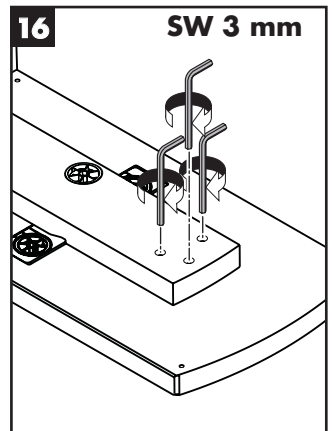

Service

Rainfall
98869000

hansgrohe

hansgrohe