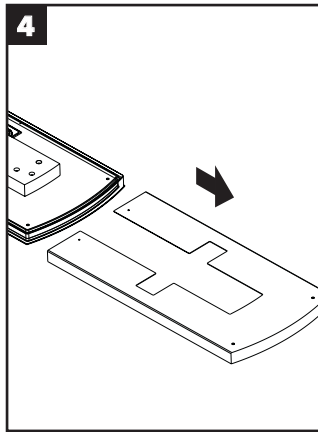

Service

Rainfall
98869000

hansgrohe

hansgrohe