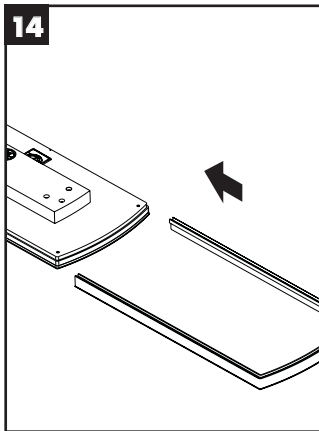

Service

Rainfall
98869000

hansgrohe

hansgrohe