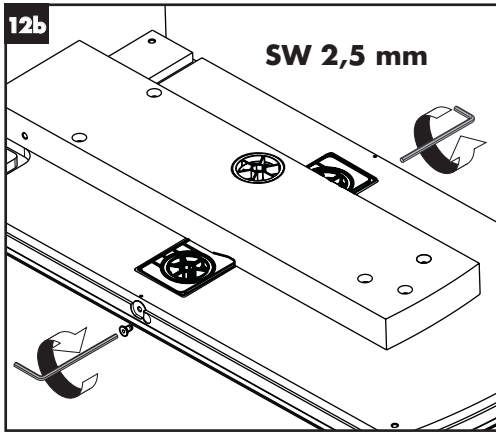

Service

Rainfall
98869000

hansgrohe

hansgrohe