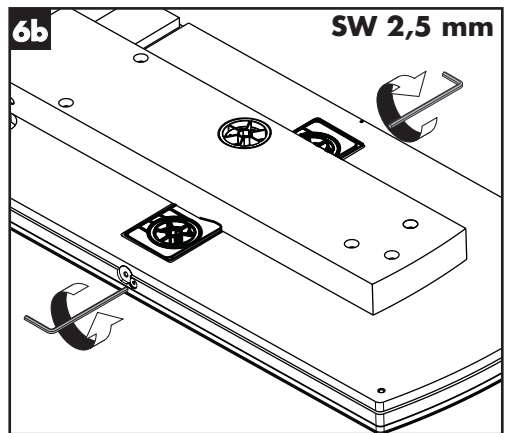

Service

Rainfall
98869000

hansgrohe

hansgrohe