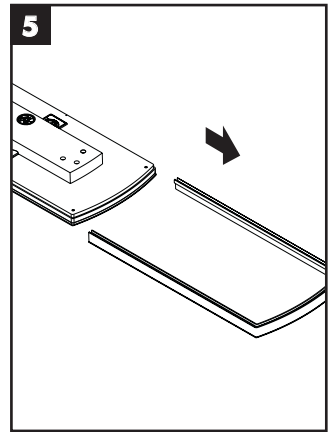

Service

Rainfall
98869000

hansgrohe

hansgrohe