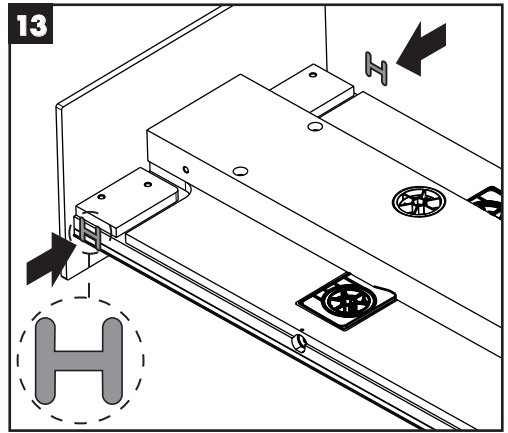

Service

Rainfall
98869000

hansgrohe

hansgrohe