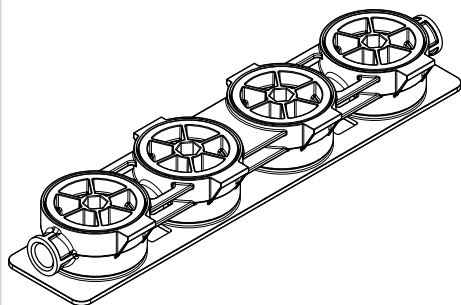

Service

Rainfall
98869000

hansgrohe

hansgrohe