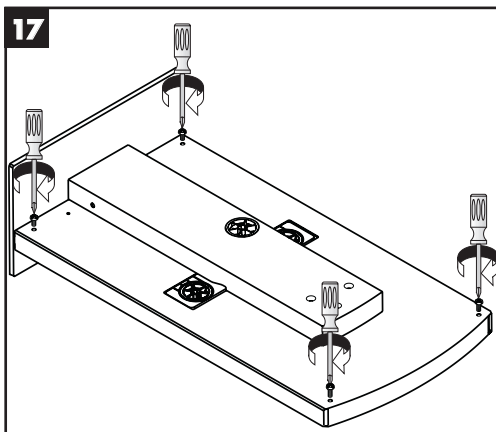

Service

Rainfall
98869000

hansgrohe

hansgrohe