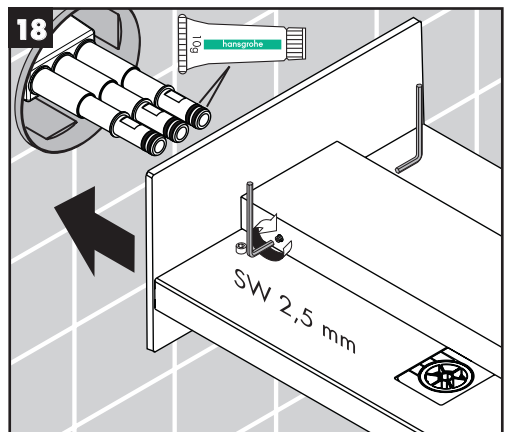

Service

Rainfall
98869000

hansgrohe

hansgrohe