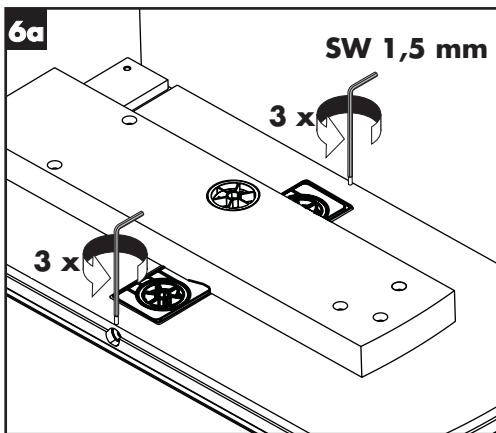

Service

Rainfall
98869000

hansgrohe

hansgrohe