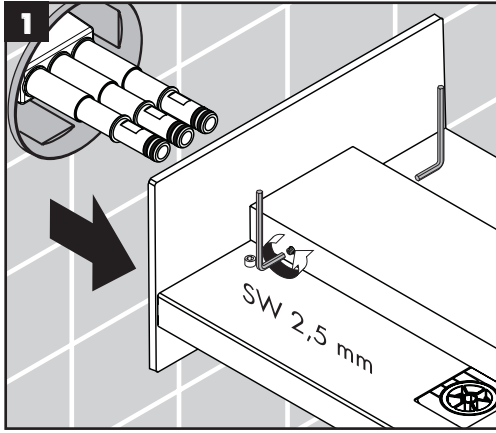

Service

Rainfall
98869000

hansgrohe

hansgrohe