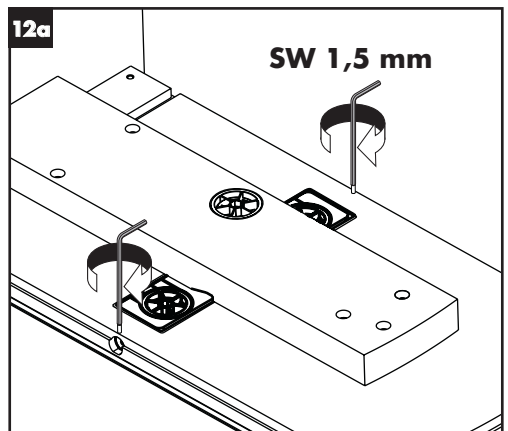

Service

Rainfall
98869000

hansgrohe

hansgrohe