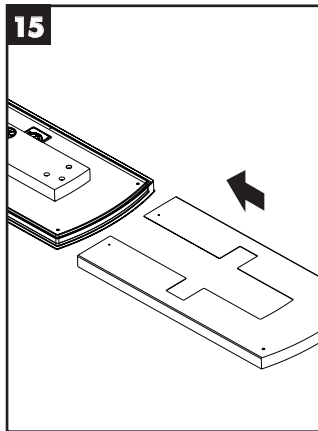

Service

Rainfall
98869000

hansgrohe

hansgrohe