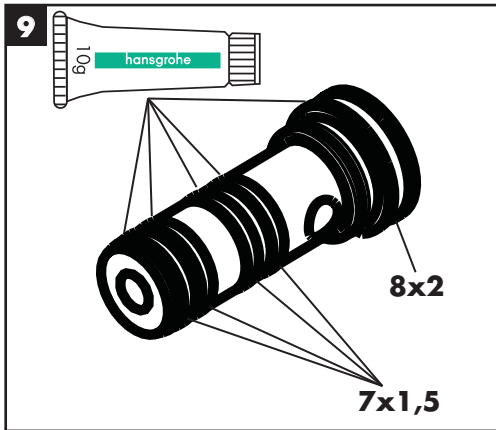

Service

Rainfall
98869000

hansgrohe

hansgrohe