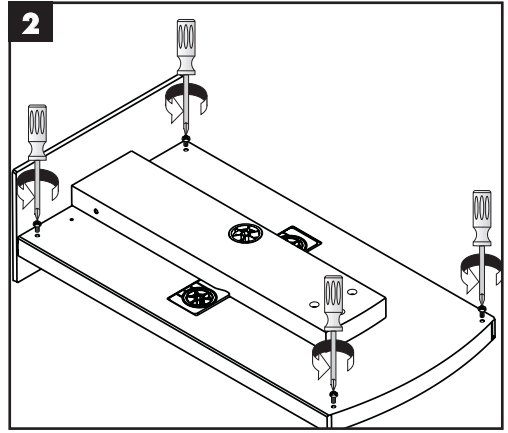

Service

Rainfall
98869000

hansgrohe

hansgrohe