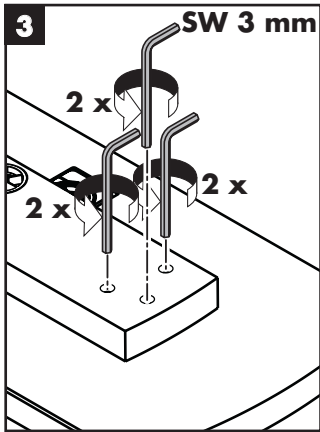

Service

Rainfall
98869000

hansgrohe

hansgrohe