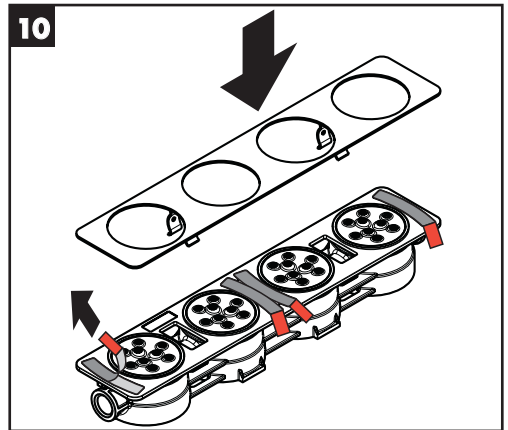

Service

Rainfall
98869000

hansgrohe

hansgrohe