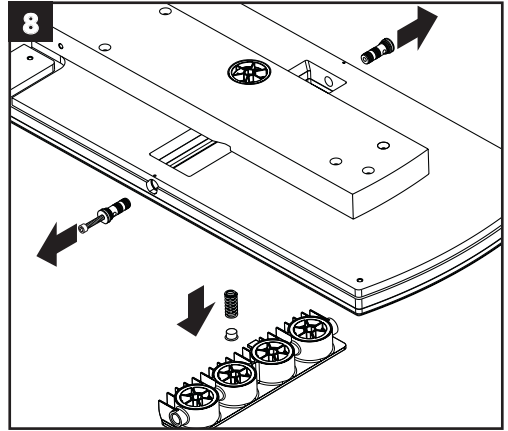

Service

Rainfall
98869000

hansgrohe

hansgrohe