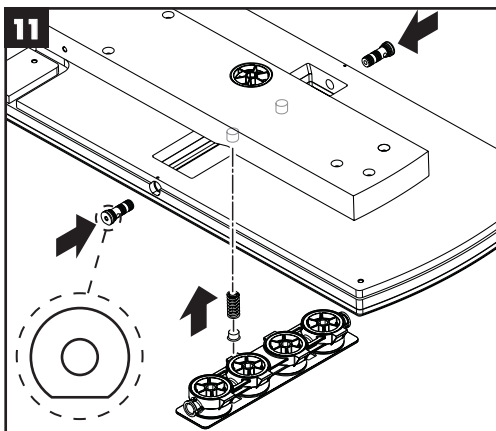

Service

Rainfall
98869000

hansgrohe

hansgrohe