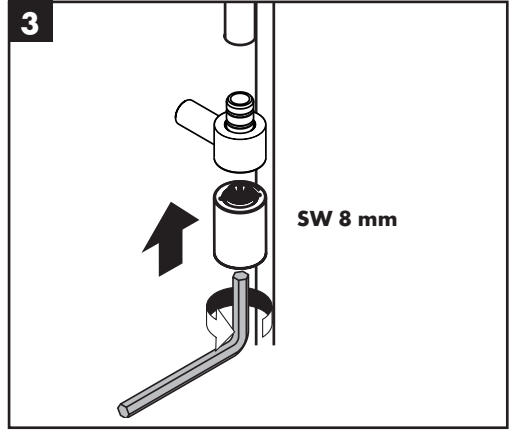

Service

Raindance Connect Showerpipe

98456000

Raindance Connect Showerpipe

98821000

hansgrohe

hansgrohe