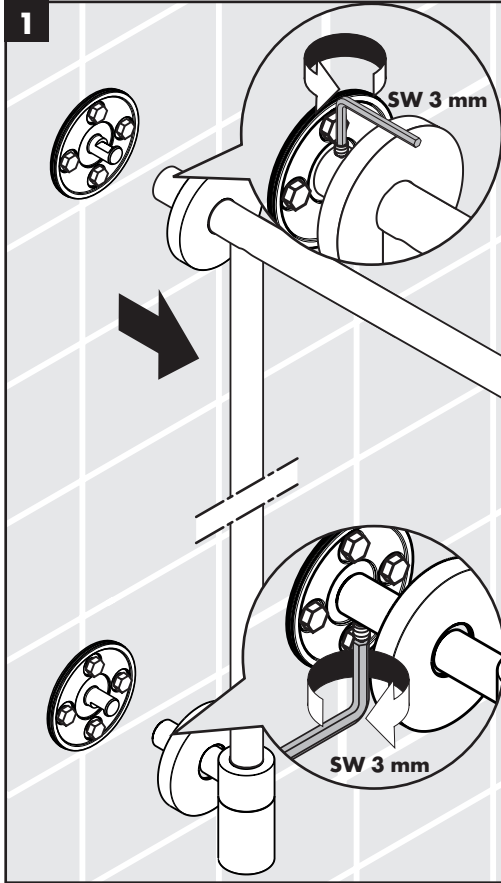

Service

Raindance Connect Showerpipe

98456000

Raindance Connect Showerpipe

98821000

hansgrohe

hansgrohe