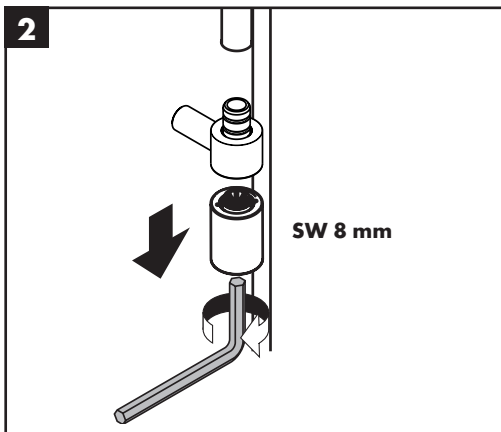

Service

Raindance Connect Showerpipe

98456000

Raindance Connect Showerpipe

98821000

hansgrohe

hansgrohe