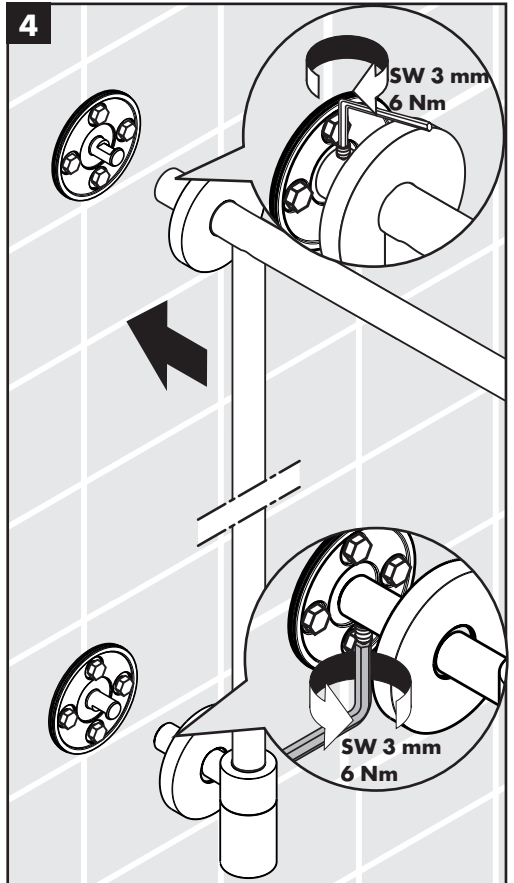

Service

Raindance Connect Showerpipe

98456000

Raindance Connect Showerpipe

98821000

hansgrohe

hansgrohe