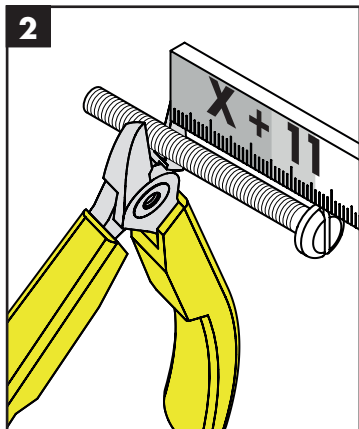

Service

M5x55
96454000

hansgrohe

hansgrohe