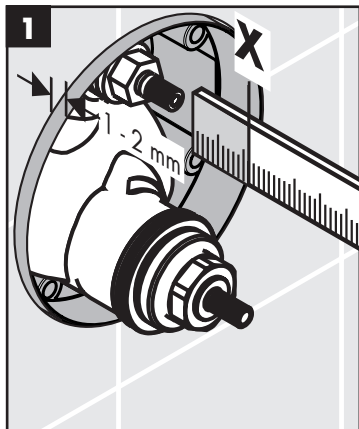

Service

M5x55
96454000

hansgrohe

hansgrohe