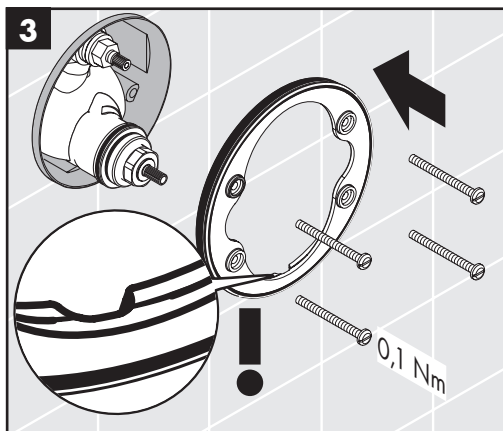

Service

M5x55
96454000

hansgrohe

hansgrohe