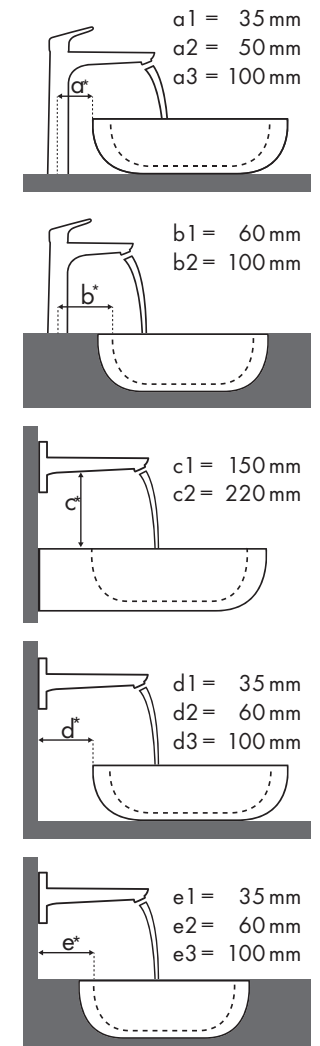

Która armatura Hansgrohe do której umywalki?

Keramag

Xeno		400 x 230		600 x 475	600 x 475	1200 x 475	1200 x 475	
		●	●	●	●	●	⊗	
		#126240	#126245	#126260	#126560	#126220	#126221	#126225
PuraVida								
PuraVida 100 	#15075000	✓	✓	✓	✓		✓	
	#15075400	✓	✓	✓	✓			
PuraVida 110 	#15132000	✓	✓	✓	✓			
	#15132400	✓	✓	✓	✓			
PuraVida 110 	#15070000	✓	✓	✓	✓	✓	✓	
	#15070400	✓	✓	✓	✓	✓	✓	
PuraVida 200 	#15081000			✓	✓	✓	✓	
	#15081400			✓	✓	✓	✓	
PuraVida 240 	#15072000			✓	✓	✓	✓	
	#15072400			✓	✓	✓	✓	
	#15066000			✓	✓	✓	✓	
	#15066400			✓	✓	✓	✓	
PuraVida 165mm 	#15084000					✓^{c1}		
	#15084400					✓^{c1}		
PuraVida 225mm 	#15085000					✓^{c1}		
	#15085400					✓^{c1}		

Keramag

My Day		400 x 280		650 x 480	800 x 480	600 x 400
		●	●	●	●	●
		#125540	#125440	#125465	#125480	#245460
PuraVida						
PuraVida 100 	#15075000	✓	✓	✓	✓	
	#15075400	✓	✓	✓	✓	
PuraVida 110 	#15132000	✓	✓	✓	✓	
	#15132400	✓	✓	✓	✓	
PuraVida 110 	#15070000	✓	✓	✓	✓	
	#15070400	✓	✓	✓	✓	
PuraVida 200 	#15074000	✓	✓	✓		
	#15074400	✓	✓	✓		
PuraVida 200 	#15081000			✓	✓	✓^{a2}
	#15081400			✓	✓	✓^{a2}
PuraVida 240 	#15072000				✓	✓^{a2}
	#15072400				✓	✓^{a2}
	#15066000				✓	✓^{a2}
	#15066400				✓	✓^{a2}
PuraVida 165 mm 	#15084000					✓^{c1} ✓^{d2}
	#15084400					✓^{c1} ✓^{d2}
PuraVida 225 mm 	#15085000					✓^{c1} ✓^{d3}
	#15085400					✓^{c1} ✓^{d3}

Legenda