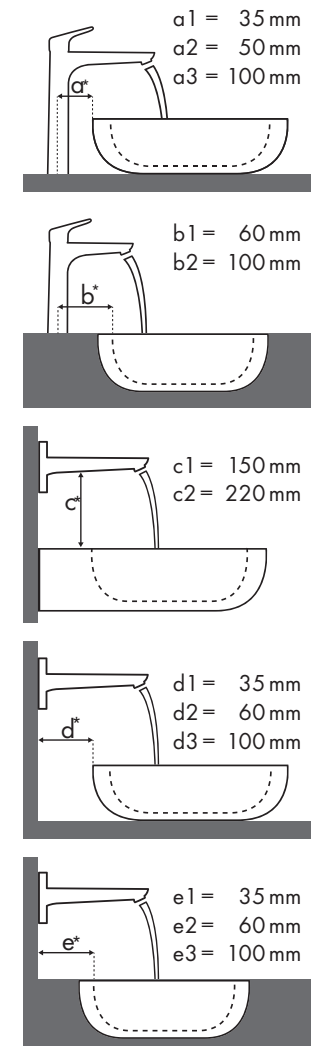

Legend

- a1 = 35 mm
- a2 = 50 mm
- a3 = 100 mm
- b1 = 60 mm
- b2 = 100 mm
- c1 = 150 mm
- c2 = 220 mm
- d1 = 35 mm
- d2 = 60 mm
- d3 = 100 mm
- e1 = 35 mm
- e2 = 60 mm
- e3 = 100 mm

☑ = Recommended combination | ☉ = Taphole pushed through | ☐ = Prepared taphole | ☉ = without taphole

Która armatura Hansgrohe do której umywalki?

Keromag

iCon						
		500 x 485	600 x 485	750 x 485	900 x 485	
		● # 124050 # 124150	● # 124060 ⊗ # 124063	● # 124075	● # 124090 # 124190 # 124195 ⊗ # 124093	
PuraVida						
	#15075000 #15075400	✓	✓	✓		
	#15132000 #15132400	✓	✓	✓		
	#15070000 #15070400 #15074000 #15074400	✓	✓	✓	✓	
	#15081000 #15081400		✓	✓	✓	
		#15072000 #15072400 #15066000 #15066400				✓
			#15084000 #15084400		✓ ^{c1}	
	#15085000 #15085400		✓ ^{c1}		✓ ^{c1}	

Legenda

Która armatura Hansgrohe do której umywalki?

Keramik

Renova Nr. 1 Plan																						
		400 x 250	600 x 480	650 x 480	750 x 480	600 x 480	650 x 480	850 x 480	1000 x 480	850 x 480	1000 x 480											
PuraVida		●	●	●	●	●	●	⊗	⊗	●	●	●	●	●	●	●	●	⊗	⊗	●	●	
		# 272140	# 272142	# 222260	# 222262	# 222265	# 222267	# 222268	# 222266	# 122175	# 122180	# 225160	# 225165	# 125185	# 125100	# 122185	# 122187	# 122188	# 122186	# 122100	# 122102	
	#15075000	✓	✓																			
	#15075400																					
	#15132000	✓	✓																			
	#15132400																					
	#15070000	✓	✓	✓	✓	✓	✓			✓	✓	✓	✓	✓	✓	✓				✓	✓	
	#15070400																					
	#15074000			✓		✓				✓	✓	✓	✓	✓	✓	✓				✓	✓	
	#15074400																					
	#15081000			✓	✓	✓	✓			✓	✓	✓	✓	✓	✓	✓				✓	✓	
	#15081400																					
	#15072000																					
	#15072400			✓	✓	✓	✓			✓	✓	✓	✓	✓	✓	✓				✓	✓	
	#15066000																					
	#15066400																					
	#15084000							✓ ^{c1}	✓ ^{c1}									✓ ^{c1}	✓ ^{c1}			
	#15084400																					
	#15085000							✓ ^{c1}	✓ ^{c1}									✓ ^{c1}	✓ ^{c1}			
	#15085400																					