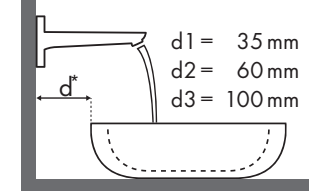

Legenda

Która armatura Hansgrohe do której umywalki?

Keramik

Renova Nr. 1 Plan																						
		400 x 250	600 x 480	650 x 480	750 x 480	600 x 480	650 x 480	850 x 480	1000 x 480	850 x 480	1000 x 480											
PuraVida		●	●	●	●	●	●	⊗	⊗	●	●	●	●	●	●	●	●	⊗	⊗	●	●	
		# 272140	# 272142	# 222260	# 222262	# 222265	# 222267	# 222268	# 222266	# 122175	# 122180	# 225160	# 225165	# 125185	# 125100	# 122185	# 122187	# 122188	# 122186	# 122100	# 122102	
	#15075000	✓	✓																			
	#15075400																					
	#15132000	✓	✓																			
	#15132400																					
	#15070000	✓	✓	✓	✓	✓	✓			✓	✓	✓	✓	✓	✓	✓				✓	✓	
	#15070400																					
	#15074000			✓		✓				✓	✓	✓	✓	✓	✓	✓				✓	✓	
	#15074400																					
	#15081000			✓	✓	✓	✓			✓	✓	✓	✓	✓	✓	✓				✓	✓	
	#15081400																					
	#15072000																					
	#15072400			✓	✓	✓	✓			✓	✓	✓	✓	✓	✓	✓				✓	✓	
	#15066000																					
	#15066400																					
	#15084000							✓ ^{c1}	✓ ^{c1}									✓ ^{c1}	✓ ^{c1}			
	#15084400																					
	#15085000							✓ ^{c1}	✓ ^{c1}									✓ ^{c1}	✓ ^{c1}			
	#15085400																					

Legenda

a1 = 35 mm
a2 = 50 mm
a3 = 100 mm

b1 = 60 mm
b2 = 100 mm

c1 = 150 mm
c2 = 220 mm

d1 = 35 mm
d2 = 60 mm
d3 = 100 mm

e1 = 35 mm
e2 = 60 mm
e3 = 100 mm

Która armatura Hansgrohe do której umywalki?

Keramag