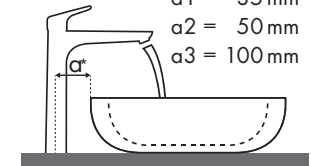

Legenda

Która armatura Hansgrohe do której umywalki?

Keramik

Renova Nr. 1 Plan																						
		400 x 250	600 x 480	650 x 480	750 x 480	600 x 480	650 x 480	850 x 480	1000 x 480	850 x 480	1000 x 480											
PuraVida		●	●	●	●	●	●	⊗	⊗	●	●	●	●	●	●	●	●	⊗	⊗	●	●	
		# 272140	# 272142	# 222260	# 222262	# 222265	# 222267	# 222268	# 222266	# 122175	# 122180	# 225160	# 225165	# 125185	# 125100	# 122185	# 122187	# 122188	# 122186	# 122100	# 122102	
	#15075000	✓	✓																			
	#15075400																					
	#15132000	✓	✓																			
	#15132400																					
	#15070000	✓	✓	✓	✓	✓	✓			✓	✓	✓	✓	✓	✓	✓				✓	✓	
	#15070400																					
	#15074000			✓		✓				✓	✓	✓	✓	✓	✓	✓				✓	✓	
	#15074400																					
	#15081000			✓	✓	✓	✓			✓	✓	✓	✓	✓	✓	✓				✓	✓	
	#15081400																					
	#15072000																					
	#15072400			✓	✓	✓	✓			✓	✓	✓	✓	✓	✓	✓				✓	✓	
	#15066000																					
	#15066400																					
	#15084000							✓ ^{c1}	✓ ^{c1}									✓ ^{c1}	✓ ^{c1}			
	#15084400																					
	#15085000							✓ ^{c1}	✓ ^{c1}									✓ ^{c1}	✓ ^{c1}			
	#15085400																					

Legenda

a1 = 35 mm
a2 = 50 mm
a3 = 100 mm

b1 = 60 mm
b2 = 100 mm

c1 = 150 mm
c2 = 220 mm

d1 = 35 mm
d2 = 60 mm
d3 = 100 mm

e1 = 35 mm
e2 = 60 mm
e3 = 100 mm

Która armatura Hansgrohe do której umywalki?

Keramag