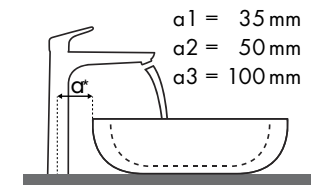

Która armatura Hansgrohe do której umywalki?

Roca

		Java 560 x 475	Selene 510 x 395	Meridian 850 x 460	Diverta 470 x 440	Diverta 750 x 440	Ibis 440 x 310	Victoria 560 x 460	Victoria 650 x 510	The Gap 600 x 470	The Gap 650 x 470
PuraVida		● # 7327863000	⊗ # 7322307000	● # 32724D000	● # 73271110	● # 327110000	○ # 320841001	● # 325393000	● # 325391000	● # 327474000	● # 327473000
PuraVida 100 	# 15075000	✓		✓	✓	✓	✓	✓	✓	✓	✓
	# 15075400	✓		✓	✓	✓	✓	✓	✓	✓	✓
PuraVida 110 	# 15132000	✓		✓	✓	✓	✓	✓	✓	✓	✓
	# 15132400	✓		✓	✓	✓	✓	✓	✓	✓	✓
PuraVida 110 	# 15070000	✓		✓	✓	✓	✓	✓	✓	✓	✓
	# 15070400	✓		✓	✓	✓	✓	✓	✓	✓	✓
PuraVida 200 	# 15074000	✓		✓	✓	✓	✓	✓	✓	✓	✓
	# 15074400	✓		✓	✓	✓	✓	✓	✓	✓	✓
PuraVida 200 	# 15081000	✓	✓^{a2}	✓				✓	✓	✓	✓
	# 15081400	✓	✓^{a2}	✓				✓	✓	✓	✓
PuraVida 240 	# 15072000	✓	✓^{a2}					✓	✓		
	# 15072400	✓	✓^{a2}					✓	✓		
	# 15066000	✓	✓^{a2}					✓	✓		
PuraVida 165mm 	# 15066400	✓	✓^{a2}					✓	✓		
	# 15084000		✓^{c1}_{d2}				✓^{c1}				
PuraVida 225mm 	# 15084400		✓^{c1}_{d2}								
	# 15085000		✓^{c1}_{d2}								
PuraVida 225mm 	# 15085400		✓^{c1}_{d2}								
	# 15085400		✓^{c1}_{d2}								

Legenda