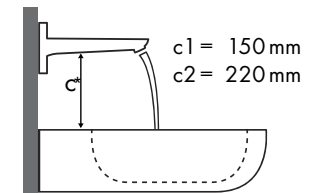

Która armatura Hansgrohe do której umywalki?

Roca

		Java 560 x 475	Selene 510 x 395	Meridian 850 x 460	Diverta 470 x 440	Diverta 750 x 440	Ibis 440 x 310	Victoria 560 x 460	Victoria 650 x 510	The Gap 600 x 470	The Gap 650 x 470
PuraVida		● # 7327863000	⊗ # 7322307000	● # 32724D000	● # 73271110	● # 327110000	○ # 320841001	● # 325393000	● # 325391000	● # 327474000	● # 327473000
PuraVida 100 	# 15075000	✓		✓	✓	✓	✓	✓	✓	✓	✓
	# 15075400	✓		✓	✓	✓	✓	✓	✓	✓	✓
PuraVida 110 	# 15132000	✓		✓	✓	✓	✓	✓	✓	✓	✓
	# 15132400	✓		✓	✓	✓	✓	✓	✓	✓	✓
PuraVida 110 	# 15070000	✓		✓	✓	✓	✓	✓	✓	✓	✓
	# 15070400	✓		✓	✓	✓	✓	✓	✓	✓	✓
PuraVida 200 	# 15074000	✓		✓	✓	✓	✓	✓	✓	✓	✓
	# 15074400	✓		✓	✓	✓	✓	✓	✓	✓	✓
PuraVida 200 	# 15081000	✓	✓^{a2}	✓				✓	✓	✓	✓
	# 15081400	✓	✓^{a2}	✓				✓	✓	✓	✓
PuraVida 240 	# 15072000	✓	✓^{a2}					✓	✓		
	# 15072400	✓	✓^{a2}					✓	✓		
	# 15066000	✓	✓^{a2}					✓	✓		
PuraVida 165mm 	# 15066400	✓	✓^{a2}					✓	✓		
	# 15084000		✓^{c1}_{d2}				✓^{c1}				
PuraVida 225mm 	# 15084400		✓^{c1}_{d2}								
	# 15085000		✓^{c1}_{d2}								
PuraVida 225mm 	# 15085400		✓^{c1}_{d2}								
	# 15085400		✓^{c1}_{d2}								

Legenda