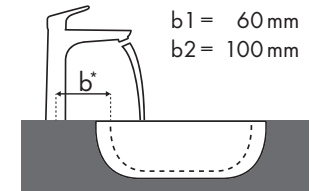

Legenda

Która armatura Hansgrohe do której umywalki?

Keramik

Renova Nr. 1 Plan																						
		400 x 250	600 x 480	650 x 480	750 x 480	600 x 480	650 x 480	850 x 480	1000 x 480	850 x 480	1000 x 480											
PuraVida		●	●	●	●	●	●	⊗	⊗	●	●	●	●	●	●	●	●	⊗	⊗	●	●	
		# 272140	# 272142	# 222260	# 222262	# 222265	# 222267	# 222268	# 222266	# 122175	# 122180	# 225160	# 225165	# 125185	# 125100	# 122185	# 122187	# 122188	# 122186	# 122100	# 122102	
	#15075000	✓	✓																			
	#15075400																					
	#15132000	✓	✓																			
	#15132400																					
	#15070000	✓	✓	✓	✓	✓	✓			✓	✓	✓	✓	✓	✓	✓				✓	✓	
	#15070400																					
	#15074000			✓		✓				✓	✓	✓	✓	✓	✓	✓				✓	✓	
	#15074400																					
	#15081000			✓	✓	✓	✓			✓	✓	✓	✓	✓	✓	✓				✓	✓	
	#15081400																					
	#15072000																					
	#15072400			✓	✓	✓	✓			✓	✓	✓	✓	✓	✓	✓				✓	✓	
	#15066000																					
	#15066400																					
	#15084000							✓ ^{c1}	✓ ^{c1}									✓ ^{c1}	✓ ^{c1}			
	#15084400																					
	#15085000							✓ ^{c1}	✓ ^{c1}									✓ ^{c1}	✓ ^{c1}			
	#15085400																					

Legenda

a1 = 35 mm
a2 = 50 mm
a3 = 100 mm

b1 = 60 mm
b2 = 100 mm

c1 = 150 mm
c2 = 220 mm

d1 = 35 mm
d2 = 60 mm
d3 = 100 mm

e1 = 35 mm
e2 = 60 mm
e3 = 100 mm

Która armatura Hansgrohe do której umywalki?

Keramag