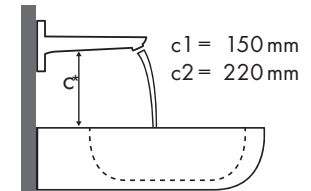

Legenda

Która armatura Hansgrohe do której umywalki?

Keramik

Renova Nr. 1 Plan																						
		400 x 250	600 x 480	650 x 480	750 x 480	600 x 480	650 x 480	850 x 480	1000 x 480	850 x 480	1000 x 480											
PuraVida		●	●	●	●	●	●	⊗	⊗	●	●	●	●	●	●	●	●	⊗	⊗	●	●	
		# 272140	# 272142	# 222260	# 222262	# 222265	# 222267	# 222268	# 222266	# 122175	# 122180	# 225160	# 225165	# 125185	# 125100	# 122185	# 122187	# 122188	# 122186	# 122100	# 122102	
	#15075000	✓	✓																			
	#15075400																					
	#15132000	✓	✓																			
	#15132400																					
	#15070000	✓	✓	✓	✓	✓	✓			✓	✓	✓	✓	✓	✓	✓				✓	✓	
	#15070400																					
	#15074000			✓		✓				✓	✓	✓	✓	✓	✓	✓				✓	✓	
	#15074400																					
	#15081000			✓	✓	✓	✓			✓	✓	✓	✓	✓	✓	✓				✓	✓	
	#15081400																					
	#15072000																					
	#15072400			✓	✓	✓	✓			✓	✓	✓	✓	✓	✓	✓				✓	✓	
	#15066000																					
	#15066400																					
	#15084000							✓ ^{c1}	✓ ^{c1}									✓ ^{c1}	✓ ^{c1}			
	#15084400																					
	#15085000							✓ ^{c1}	✓ ^{c1}									✓ ^{c1}	✓ ^{c1}			
	#15085400																					

Legenda

a1 = 35 mm
a2 = 50 mm
a3 = 100 mm

b1 = 60 mm
b2 = 100 mm

c1 = 150 mm
c2 = 220 mm

d1 = 35 mm
d2 = 60 mm
d3 = 100 mm

e1 = 35 mm
e2 = 60 mm
e3 = 100 mm

Która armatura Hansgrohe do której umywalki?

Keramag