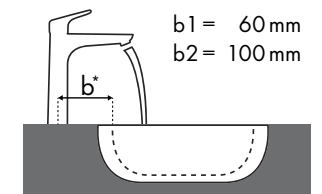

Która armatura Hansgrohe do której umywalki?

Roca

		Java 560 x 475	Selene 510 x 395	Meridian 850 x 460	Diverta 470 x 440	Diverta 750 x 440	Ibis 440 x 310	Victoria 560 x 460	Victoria 650 x 510	The Gap 600 x 470	The Gap 650 x 470
PuraVida		● # 7327863000	⊗ # 7322307000	● # 32724D000	● # 73271110	● # 327110000	○ # 320841001	● # 325393000	● # 325391000	● # 327474000	● # 327473000
PuraVida 100 	# 15075000	✓		✓	✓	✓	✓	✓	✓	✓	✓
	# 15075400	✓		✓	✓	✓	✓	✓	✓	✓	✓
PuraVida 110 	# 15132000	✓		✓	✓	✓	✓	✓	✓	✓	✓
	# 15132400	✓		✓	✓	✓	✓	✓	✓	✓	✓
PuraVida 110 	# 15070000	✓		✓	✓	✓	✓	✓	✓	✓	✓
	# 15070400	✓		✓	✓	✓	✓	✓	✓	✓	✓
PuraVida 200 	# 15074000	✓		✓	✓	✓	✓	✓	✓	✓	✓
	# 15074400	✓		✓	✓	✓	✓	✓	✓	✓	✓
PuraVida 200 	# 15081000	✓	✓^{a2}	✓				✓	✓	✓	✓
	# 15081400	✓	✓^{a2}	✓				✓	✓	✓	✓
PuraVida 240 	# 15072000	✓	✓^{a2}					✓	✓		
	# 15072400	✓	✓^{a2}					✓	✓		
	# 15066000	✓	✓^{a2}					✓	✓		
PuraVida 165mm 	# 15066400	✓	✓^{a2}					✓	✓		
	# 15084000		✓^{c1}_{d2}				✓^{c1}				
PuraVida 225mm 	# 15084400		✓^{c1}_{d2}								
	# 15085000		✓^{c1}_{d2}								
PuraVida 225mm 	# 15085400		✓^{c1}_{d2}								
	# 15085400		✓^{c1}_{d2}								

Legenda