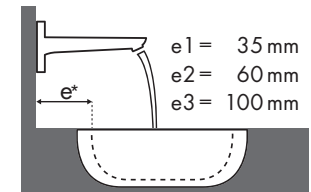

Legenda

Która armatura Hansgrohe do której umywalki?

Keramik

Renova Nr. 1 Plan																						
		400 x 250	600 x 480	650 x 480	750 x 480	600 x 480	650 x 480	850 x 480	1000 x 480	850 x 480	1000 x 480											
PuraVida		●	●	●	●	●	●	⊗	⊗	●	●	●	●	●	●	●	●	⊗	⊗	●	●	
		# 272140	# 272142	# 222260	# 222262	# 222265	# 222267	# 222268	# 222266	# 122175	# 122180	# 225160	# 225165	# 125185	# 125100	# 122185	# 122187	# 122188	# 122186	# 122100	# 122102	
	#15075000	✓	✓																			
	#15075400																					
	#15132000	✓	✓																			
	#15132400																					
	#15070000	✓	✓	✓	✓	✓	✓			✓	✓	✓	✓	✓	✓	✓				✓	✓	
	#15070400																					
	#15074000			✓		✓				✓	✓	✓	✓	✓	✓	✓				✓	✓	
	#15074400																					
	#15081000			✓	✓	✓	✓			✓	✓	✓	✓	✓	✓	✓				✓	✓	
	#15081400																					
	#15072000																					
	#15072400			✓	✓	✓	✓			✓	✓	✓	✓	✓	✓	✓				✓	✓	
	#15066000																					
	#15066400																					
	#15084000							✓ ^{c1}	✓ ^{c1}									✓ ^{c1}	✓ ^{c1}			
	#15084400																					
	#15085000							✓ ^{c1}	✓ ^{c1}									✓ ^{c1}	✓ ^{c1}			
	#15085400																					

Legenda

a1 = 35 mm
a2 = 50 mm
a3 = 100 mm

b1 = 60 mm
b2 = 100 mm

c1 = 150 mm
c2 = 220 mm

d1 = 35 mm
d2 = 60 mm
d3 = 100 mm

e1 = 35 mm
e2 = 60 mm
e3 = 100 mm

Która armatura Hansgrohe do której umywalki?

Keramag