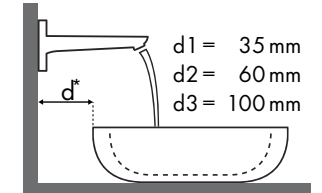

Która armatura Hansgrohe do której umywalki?

Roca

		Java 560 x 475	Selene 510 x 395	Meridian 850 x 460	Diverta 470 x 440	Diverta 750 x 440	Ibis 440 x 310	Victoria 560 x 460	Victoria 650 x 510	The Gap 600 x 470	The Gap 650 x 470
PuraVida		● # 7327863000	⊗ # 7322307000	● # 32724D000	● # 73271110	● # 327110000	○ # 320841001	● # 325393000	● # 325391000	● # 327474000	● # 327473000
PuraVida 100 	# 15075000	✓		✓	✓	✓	✓	✓	✓	✓	✓
	# 15075400	✓		✓	✓	✓	✓	✓	✓	✓	✓
PuraVida 110 	# 15132000	✓		✓	✓	✓	✓	✓	✓	✓	✓
	# 15132400	✓		✓	✓	✓	✓	✓	✓	✓	✓
PuraVida 110 	# 15070000	✓		✓	✓	✓	✓	✓	✓	✓	✓
	# 15070400	✓		✓	✓	✓	✓	✓	✓	✓	✓
PuraVida 200 	# 15074000	✓		✓	✓	✓	✓	✓	✓	✓	✓
	# 15074400	✓		✓	✓	✓	✓	✓	✓	✓	✓
PuraVida 200 	# 15081000	✓	✓^{a2}	✓				✓	✓	✓	✓
	# 15081400	✓	✓^{a2}	✓				✓	✓	✓	✓
PuraVida 240 	# 15072000	✓	✓^{a2}					✓	✓		
	# 15072400	✓	✓^{a2}					✓	✓		
	# 15066000	✓	✓^{a2}					✓	✓		
PuraVida 165mm 	# 15066400	✓	✓^{a2}					✓	✓		
	# 15084000		✓^{c1}_{d2}				✓^{c1}				
PuraVida 225mm 	# 15084400		✓^{c1}_{d2}								
	# 15085000		✓^{c1}_{d2}								
PuraVida 225mm 	# 15085400		✓^{c1}_{d2}								
	# 15085400		✓^{c1}_{d2}								

Legenda