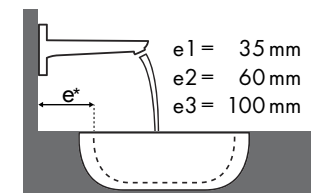

Która armatura Hansgrohe do której umywalki?

Roca

		Java 560 x 475	Selene 510 x 395	Meridian 850 x 460	Diverta 470 x 440	Diverta 750 x 440	Ibis 440 x 310	Victoria 560 x 460	Victoria 650 x 510	The Gap 600 x 470	The Gap 650 x 470
PuraVida		● # 7327863000	⊗ # 7322307000	● # 32724D000	● # 73271110	● # 327110000	○ # 320841001	● # 325393000	● # 325391000	● # 327474000	● # 327473000
PuraVida 100 	# 15075000	✓		✓	✓	✓	✓	✓	✓	✓	✓
	# 15075400	✓		✓	✓	✓	✓	✓	✓	✓	✓
PuraVida 110 	# 15132000	✓		✓	✓	✓	✓	✓	✓	✓	✓
	# 15132400	✓		✓	✓	✓	✓	✓	✓	✓	✓
PuraVida 110 	# 15070000	✓		✓	✓	✓	✓	✓	✓	✓	✓
	# 15070400	✓		✓	✓	✓	✓	✓	✓	✓	✓
PuraVida 200 	# 15074000	✓		✓	✓	✓	✓	✓	✓	✓	✓
	# 15074400	✓		✓	✓	✓	✓	✓	✓	✓	✓
PuraVida 200 	# 15081000	✓	✓^{a2}	✓				✓	✓	✓	✓
	# 15081400	✓	✓^{a2}	✓				✓	✓	✓	✓
PuraVida 240 	# 15072000	✓	✓^{a2}					✓	✓		
	# 15072400	✓	✓^{a2}					✓	✓		
	# 15066000	✓	✓^{a2}					✓	✓		
PuraVida 165mm 	# 15066400	✓	✓^{a2}					✓	✓		
	# 15084000		✓^{c1}_{d2}				✓^{c1}				
PuraVida 225mm 	# 15084400		✓^{c1}_{d2}								
	# 15085000		✓^{c1}_{d2}								
PuraVida 225mm 	# 15085400		✓^{c1}_{d2}								
	# 15085400		✓^{c1}_{d2}								

Legenda