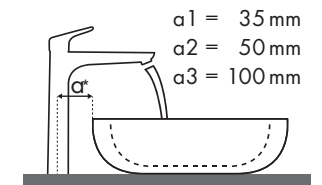

Legenda

Która armatura Hansgrohe do której umywalki?

Keromag

Renova Nr. 1 Plan														
		600 x 480		650 x 480		750 x 480	600 x 480	650 x 480	850 x 480	1000 x 480	850 x 480		1000 x 480	
		●	●	●	●	●	●	●	●	●	●	●	●	●
Focus		# 222260	# 222262	# 222265	# 222267	# 122175 # 122180	# 225160	# 225165	# 125185	# 125100	# 122185	# 122187	# 122100	# 122102
	# 31607000	✓		✓		✓	✓	✓	✓	✓			✓	
	# 31621000													
	# 31517000	✓	✓	✓	✓	✓	✓	✓	✓	✓	✓	✓	✓	✓
	# 31608000	✓		✓		✓	✓	✓	✓	✓			✓	
	# 31518000	✓	✓	✓	✓	✓	✓	✓	✓	✓	✓	✓	✓	✓
	# 31609000	✓		✓		✓	✓	✓	✓	✓			✓	
	# 31519000	✓	✓	✓	✓	✓	✓	✓	✓	✓	✓	✓	✓	✓

Legenda

Która armatura Hansgrohe do której umywalki?

Keromag

Xeno		400 x 230		600 x 475		600 x 475		1200 x 475		1200 x 475	
		●	●	●	●	●	●	●	●		
		#126240	#126245	#126260	#126560	#126220	#126225				
Focus											
Focus 100											
	#31517000	✓	✓	✓	✓	✓	✓	✓	✓	✓	✓
Focus 190											
	#31518000			✓	✓	✓	✓	✓	✓	✓	✓
Focus 240											
	#31519000			✓	✓	✓	✓	✓	✓	✓	✓