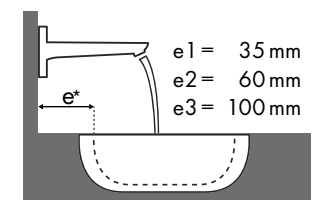

Legenda

Która armatura Hansgrohe do której umywalki?

Roca

											
		Java 560 x 475	Selene 510 x 395	Meridian 850 x 460	Diverta 470 x 440	Diverta 750 x 440	Ibis 440 x 310	Victoria 560 x 460	Victoria 650 x 510	The Gap 600 x 470	The Gap 650 x 470
Focus		● # 7327863000	⊗ # 7322307000	● # 32724D0000	● # 73271110	● # 3271100000	○ # 3208410010	● # 3253930000	● # 3253910000	● # 3274740000	● # 3274730000
Focus 70 	# 31730000										
	# 31132000 # 31130000	✓					✓	✓			
Focus 100 	# 31607000 # 31621000	✓	✓ ^{a2}	✓	✓	✓	✓	✓	✓	✓	✓
	# 31517000	✓	✓ ^{a2}	✓	✓	✓	✓	✓	✓	✓	✓
Focus 190 	# 31608000	✓	✓ ^{a2}	✓	✓		✓	✓	✓	✓	✓
	# 31518000	✓	✓ ^{a2}	✓	✓		✓	✓	✓	✓	✓
Focus 240 	# 31609000	✓	✓ ^{a2}	✓				✓	✓	✓	✓
	# 31519000	✓	✓ ^{a2}	✓				✓	✓	✓	✓

Legenda

Która armatura Hansgrohe do której umywalki?

Villeroy & Boch

Memento									
		500 x 420		600 x 420		800 x 470			
		● # 5133 50 XX ● # 5133 5L XX	● # 5133 51 XX ● # 5133 5G XX	● # 5133 60 XX ● # 5133 6L XX	● # 5133 61 XX ● # 5133 6G XX	● # 5135 60 XX ● # 5135 61 XX	● # 5133 85 XX	● # 5133 81 XX	
Focus 100 	# 31607000 # 31621000	✓		✓		✓		✓	
	# 31517000	✓	✓	✓	✓	✓	✓	✓	✓
Focus 190 	# 31608000	✓		✓		✓		✓	
	# 31518000	✓	✓	✓	✓	✓	✓	✓	✓