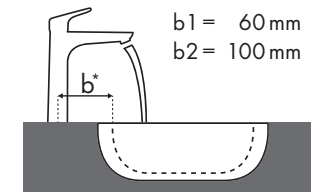

Legenda

Która armatura Hansgrohe do której umywalki?

Keromag

Renova Nr. 1 Plan														
		600 x 480		650 x 480		750 x 480	600 x 480	650 x 480	850 x 480	1000 x 480	850 x 480		1000 x 480	
		●	●	●	●	●	●	●	●	●	●	●	●	●
Focus		# 222260	# 222262	# 222265	# 222267	# 122175 # 122180	# 225160	# 225165	# 125185	# 125100	# 122185	# 122187	# 122100	# 122102
	# 31607000	✓		✓		✓	✓	✓	✓	✓			✓	
	# 31621000													
	# 31517000	✓	✓	✓	✓	✓	✓	✓	✓	✓	✓	✓	✓	✓
	# 31608000	✓		✓		✓	✓	✓	✓	✓			✓	
	# 31518000	✓	✓	✓	✓	✓	✓	✓	✓	✓	✓	✓	✓	✓
	# 31609000	✓		✓		✓	✓	✓	✓	✓			✓	
	# 31519000	✓	✓	✓	✓	✓	✓	✓	✓	✓	✓	✓	✓	✓

Legenda

Która armatura Hansgrohe do której umywalki?

Keromag

Xeno		400 x 230		600 x 475		600 x 475		1200 x 475		1200 x 475	
		●	●	●	●	●	●	●	●		
		#126240	#126245	#126260	#126560	#126220	#126225				
Focus											
Focus 100											
	#31517000	✓	✓	✓	✓	✓	✓	✓	✓	✓	✓
Focus 190											
	#31518000			✓	✓	✓	✓	✓	✓	✓	✓
Focus 240											
	#31519000			✓	✓	✓	✓	✓	✓	✓	✓