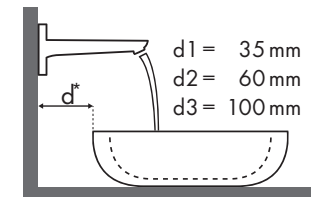

Legenda

Która armatura Hansgrohe do której umywalki?

Keromag

Renova Nr. 1 Plan														
		600 x 480		650 x 480		750 x 480	600 x 480	650 x 480	850 x 480	1000 x 480	850 x 480		1000 x 480	
		●	●	●	●	●	●	●	●	●	●	●	●	●
Focus		# 222260	# 222262	# 222265	# 222267	# 122175 # 122180	# 225160	# 225165	# 125185	# 125100	# 122185	# 122187	# 122100	# 122102
	# 31607000	✓		✓		✓	✓	✓	✓	✓			✓	
	# 31621000													
	# 31517000	✓	✓	✓	✓	✓	✓	✓	✓	✓	✓	✓	✓	✓
	# 31608000	✓		✓		✓	✓	✓	✓	✓			✓	
	# 31518000	✓	✓	✓	✓	✓	✓	✓	✓	✓	✓	✓	✓	✓
	# 31609000	✓		✓		✓	✓	✓	✓	✓			✓	
	# 31519000	✓	✓	✓	✓	✓	✓	✓	✓	✓	✓	✓	✓	✓

Legenda

Która armatura Hansgrohe do której umywalki?

Keromag

Xeno		400 x 230		600 x 475		600 x 475		1200 x 475		1200 x 475	
		●	●	●	●	●	●	●	●		
		#126240	#126245	#126260	#126560	#126220	#126225				
Focus											
Focus 100											
	#31517000	✓	✓	✓	✓	✓	✓	✓	✓	✓	✓
Focus 190											
	#31518000			✓	✓	✓	✓	✓	✓	✓	✓
Focus 240											
	#31519000			✓	✓	✓	✓	✓	✓	✓	✓