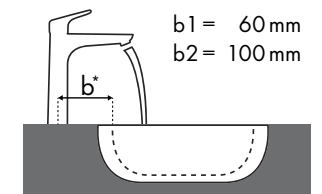

Legenda

Która armatura Hansgrohe do której umywalki?

Roca

											
		Java 560 x 475	Selene 510 x 395	Meridian 850 x 460	Diverta 470 x 440	Diverta 750 x 440	Ibis 440 x 310	Victoria 560 x 460	Victoria 650 x 510	The Gap 600 x 470	The Gap 650 x 470
Focus		● # 7327863000	⊗ # 7322307000	● # 32724D0000	● # 73271110	● # 3271100000	○ # 3208410010	● # 3253930000	● # 3253910000	● # 3274740000	● # 3274730000
Focus 70 	# 31730000										
	# 31132000 # 31130000	✓					✓	✓			
Focus 100 	# 31607000 # 31621000	✓	✓ ^{a2}	✓	✓	✓	✓	✓	✓	✓	✓
	# 31517000	✓	✓ ^{a2}	✓	✓	✓	✓	✓	✓	✓	✓
Focus 190 	# 31608000	✓	✓ ^{a2}	✓	✓		✓	✓	✓	✓	✓
	# 31518000	✓	✓ ^{a2}	✓	✓		✓	✓	✓	✓	✓
Focus 240 	# 31609000	✓	✓ ^{a2}	✓				✓	✓	✓	✓
	# 31519000	✓	✓ ^{a2}	✓				✓	✓	✓	✓

Legenda

Która armatura Hansgrohe do której umywalki?

Villeroy & Boch

Memento									
		500 x 420		600 x 420		800 x 470			
		● # 5133 50 XX ● # 5133 5L XX	● # 5133 51 XX ● # 5133 5G XX	● # 5133 60 XX ● # 5133 6L XX	● # 5133 61 XX ● # 5133 6G XX	● # 5135 60 XX ● # 5135 61 XX	● # 5133 85 XX	● # 5133 81 XX	
Focus 100 	# 31607000 # 31621000	✓		✓		✓		✓	
	# 31517000	✓	✓	✓	✓	✓	✓	✓	✓
Focus 190 	# 31608000	✓		✓		✓		✓	
	# 31518000	✓	✓	✓	✓	✓	✓	✓	✓