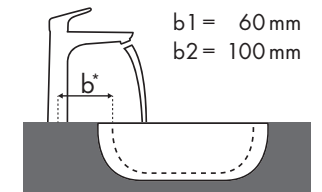

Która armatura Hansgrohe do której umywalki?

Keramag

iCon					
		500 x 485	600 x 485	750 x 485	900 x 485
		● # 124050 # 124150	● # 124060	● # 124075	● # 124090 # 124190 # 124195
Focus					
	# 31607000 # 31621000 # 31517000	✓ ✓ ✓	✓ ✓ ✓	✓ ✓ ✓	✓ ✓ ✓
	# 31608000 # 31518000		✓ ✓	✓ ✓	✓ ✓
	# 31609000 # 31519000		✓ ✓	✓ ✓	✓ ✓

Keramag

Silk									
		400 x 295	600 x 470	570 x 427	1000 x 470				
		● # 121640	● # 121660	● # 121650 # 121655	● # 121600				
Focus									
	# 31733000 # 31130000	✓		✓					
	# 31607000 # 31621000 # 31517000					✓ ✓ ✓		✓ ✓ ✓	
	# 31608000 # 31518000						✓ ✓	✓ ✓	
	# 31609000 # 31519000							✓ ✓	

Legenda