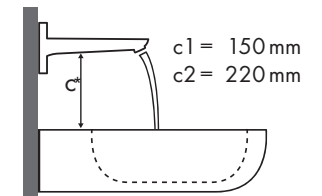

Legenda

Która armatura Hansgrohe do której umywalki?

Keromag

Renova Nr. 1 Plan														
		600 x 480		650 x 480		750 x 480	600 x 480	650 x 480	850 x 480	1000 x 480	850 x 480		1000 x 480	
		●	●	●	●	●	●	●	●	●	●	●	●	●
Focus		# 222260	# 222262	# 222265	# 222267	# 122175 # 122180	# 225160	# 225165	# 125185	# 125100	# 122185	# 122187	# 122100	# 122102
	# 31607000	✓		✓		✓	✓	✓	✓	✓			✓	
	# 31621000													
	# 31517000	✓	✓	✓	✓	✓	✓	✓	✓	✓	✓	✓	✓	✓
	# 31608000	✓		✓		✓	✓	✓	✓	✓			✓	
	# 31518000	✓	✓	✓	✓	✓	✓	✓	✓	✓	✓	✓	✓	✓
	# 31609000	✓		✓		✓	✓	✓	✓	✓			✓	
	# 31519000	✓	✓	✓	✓	✓	✓	✓	✓	✓	✓	✓	✓	✓

Legenda

Która armatura Hansgrohe do której umywalki?

Keromag

Xeno		400 x 230		600 x 475		600 x 475		1200 x 475		1200 x 475	
		●	●	●	●	●	●	●	●		
		#126240	#126245	#126260	#126560	#126220	#126225				
Focus											
Focus 100											
	#31517000	✓	✓	✓	✓	✓	✓	✓	✓	✓	✓
Focus 190											
	#31518000			✓	✓	✓	✓	✓	✓	✓	✓
Focus 240											
	#31519000			✓	✓	✓	✓	✓	✓	✓	✓