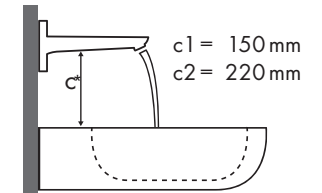

Która armatura Hansgrohe do której umywalki?

Keramag

iCon					
		500 x 485	600 x 485	750 x 485	900 x 485
		● # 124050 # 124150	● # 124060	● # 124075	● # 124090 # 124190 # 124195
Focus					
	# 31607000 # 31621000 # 31517000	✓ ✓ ✓	✓ ✓ ✓	✓ ✓ ✓	✓ ✓ ✓
	# 31608000 # 31518000		✓ ✓	✓ ✓	✓ ✓
	# 31609000 # 31519000		✓ ✓	✓ ✓	✓ ✓

Keramag

Silk									
		400 x 295	600 x 470	570 x 427	1000 x 470				
		● # 121640	● # 121660	● # 121650 # 121655	● # 121600				
Focus									
	# 31733000 # 31130000	✓		✓					
	# 31607000 # 31621000 # 31517000					✓ ✓ ✓		✓ ✓ ✓	
	# 31608000 # 31518000						✓ ✓	✓ ✓	
	# 31609000 # 31519000							✓ ✓	

Legenda