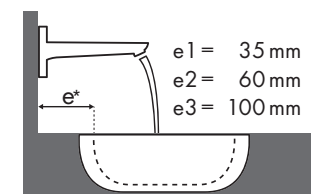

Która armatura Hansgrohe do której umywalki?

Keramag

iCon					
		500 x 485	600 x 485	750 x 485	900 x 485
		● # 124050 # 124150	● # 124060	● # 124075	● # 124090 # 124190 # 124195
Focus					
	# 31607000 # 31621000 # 31517000	✓ ✓ ✓	✓ ✓ ✓	✓ ✓ ✓	✓ ✓ ✓
	# 31608000 # 31518000		✓ ✓	✓ ✓	✓ ✓
	# 31609000 # 31519000		✓ ✓	✓ ✓	✓ ✓

Keramag

Silk									
		400 x 295	600 x 470	570 x 427	1000 x 470				
		● # 121640	● # 121660	● # 121650 # 121655	● # 121600				
Focus									
	# 31733000 # 31130000	✓		✓					
	# 31607000 # 31621000 # 31517000					✓ ✓ ✓		✓ ✓ ✓	
	# 31608000 # 31518000						✓ ✓	✓ ✓	
	# 31609000 # 31519000							✓ ✓	

Legenda