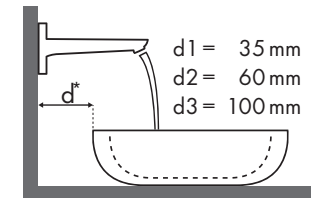

Która armatura Hansgrohe do której umywalki?

Villeroy & Boch

Memento									
		500 x 420		600 x 420		800 x 470			
		● # 5133 50 XX ● # 5133 5L XX	● # 5133 51 XX ● # 5133 5G XX	● # 5133 60 XX ● # 5133 6L XX	● # 5133 61 XX ● # 5133 6G XX	● # 5135 60 XX ● # 5135 61 XX	● # 5133 85 XX	● # 5133 81 XX	
Focus 100 	# 31607000 # 31621000	✓		✓		✓		✓	
	# 31517000	✓	✓	✓	✓	✓	✓	✓	✓
Focus 190 	# 31608000	✓		✓		✓		✓	
	# 31518000	✓	✓	✓	✓	✓	✓	✓	✓

Legenda