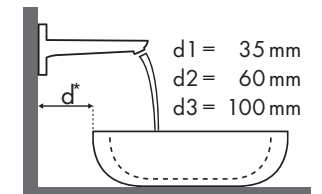

Która armatura Hansgrohe do której umywalki?

Keramag

iCon					
		500 x 485	600 x 485	750 x 485	900 x 485
		● # 124050 # 124150	● # 124060	● # 124075	● # 124090 # 124190 # 124195
Focus					
	# 31607000 # 31621000 # 31517000	✓ ✓ ✓	✓ ✓ ✓	✓ ✓ ✓	✓ ✓ ✓
	# 31608000 # 31518000		✓ ✓	✓ ✓	✓ ✓
	# 31609000 # 31519000		✓ ✓	✓ ✓	✓ ✓

Keramag

Silk									
		400 x 295	600 x 470	570 x 427	1000 x 470				
		● # 121640	● # 121660	● # 121650 # 121655	● # 121600				
Focus									
	# 31733000 # 31130000	✓		✓					
	# 31607000 # 31621000 # 31517000					✓ ✓ ✓		✓ ✓ ✓	
	# 31608000 # 31518000						✓ ✓	✓ ✓	
	# 31609000 # 31519000							✓ ✓	

Legenda