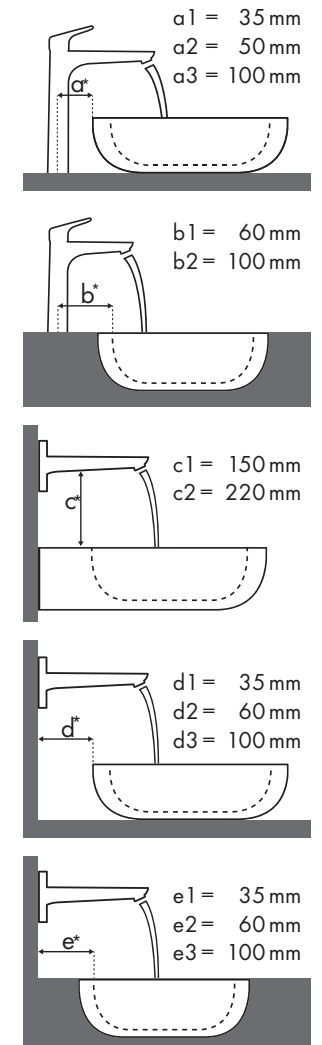

c1 = 150 mm
c2 = 220 mm

d1 = 35 mm
d2 = 60 mm
d3 = 100 mm

e1 = 35 mm
e2 = 60 mm
e3 = 100 mm

✓ = Recommended combination | ● = Taphole pushed through | ○ = Prepared taphole | ⊗ = without taphole

Bookmarks

- Introduction
- Duravit 2nd Floor
- Duravit New Darling
- Duravit Starck 3
- Duravit Vero

Legenda

Która armatura Hansgrohe do której umywalki?

Keromag

Renova Nr. 1 Plan														
		600 x 480		650 x 480		750 x 480	600 x 480	650 x 480	850 x 480	1000 x 480	850 x 480		1000 x 480	
		●	●	●	●	●	●	●	●	●	●	●	●	●
Focus		# 222260	# 222262	# 222265	# 222267	# 122175 # 122180	# 225160	# 225165	# 125185	# 125100	# 122185	# 122187	# 122100	# 122102
	# 31607000	✓		✓		✓	✓	✓	✓	✓			✓	
	# 31621000													
	# 31517000	✓	✓	✓	✓	✓	✓	✓	✓	✓	✓	✓	✓	✓
	# 31608000	✓		✓		✓	✓	✓	✓	✓			✓	
	# 31518000	✓	✓	✓	✓	✓	✓	✓	✓	✓	✓	✓	✓	✓
	# 31609000	✓		✓		✓	✓	✓	✓	✓			✓	
	# 31519000	✓	✓	✓	✓	✓	✓	✓	✓	✓	✓	✓	✓	✓

Legenda

Która armatura Hansgrohe do której umywalki?

Keromag

Xeno		400 x 230		600 x 475		600 x 475		1200 x 475		1200 x 475	
		●	●	●	●	●	●	●	●		
		#126240	#126245	#126260	#126560	#126220	#126225				
Focus											
Focus 100											
	#31517000	✓	✓	✓	✓	✓	✓	✓	✓	✓	✓
Focus 190											
	#31518000			✓	✓	✓	✓	✓	✓	✓	✓
Focus 240											
	#31519000			✓	✓	✓	✓	✓	✓	✓	✓

Legenda

Która armatura Hansgrohe do której umywalki?

Roca

											
		Java 560 x 475	Selene 510 x 395	Meridian 850 x 460	Diverta 470 x 440	Diverta 750 x 440	Ibis 440 x 310	Victoria 560 x 460	Victoria 650 x 510	The Gap 600 x 470	The Gap 650 x 470
Focus		● # 7327863000	⊗ # 7322307000	● # 32724D0000	● # 73271110	● # 3271100000	○ # 3208410010	● # 3253930000	● # 3253910000	● # 3274740000	● # 3274730000
Focus 70 	# 31730000										
	# 31132000 # 31130000	✓					✓	✓			
Focus 100 	# 31607000 # 31621000	✓	✓ ^{a2}	✓	✓	✓	✓	✓	✓	✓	✓
	# 31517000	✓	✓ ^{a2}	✓	✓	✓	✓	✓	✓	✓	✓
Focus 190 	# 31608000	✓	✓ ^{a2}	✓	✓		✓	✓	✓	✓	✓
	# 31518000	✓	✓ ^{a2}	✓	✓		✓	✓	✓	✓	✓
Focus 240 	# 31609000	✓	✓ ^{a2}	✓				✓	✓	✓	✓
	# 31519000	✓	✓ ^{a2}	✓				✓	✓	✓	✓