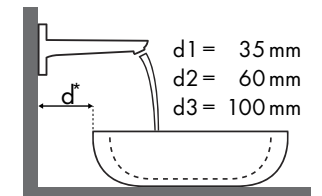

Legenda

Która armatura Hansgrohe do której umywalki?

Roca

											
		Java 560 x 475	Selene 510 x 395	Meridian 850 x 460	Diverta 470 x 440	Diverta 750 x 440	Ibis 440 x 310	Victoria 560 x 460	Victoria 650 x 510	The Gap 600 x 470	The Gap 650 x 470
Focus		● # 7327863000	⊗ # 7322307000	● # 32724D0000	● # 73271110	● # 3271100000	○ # 3208410010	● # 3253930000	● # 3253910000	● # 3274740000	● # 3274730000
Focus 70 	# 31730000										
	# 31132000 # 31130000	✓					✓	✓			
Focus 100 	# 31607000 # 31621000	✓	✓ ^{a2}	✓	✓	✓	✓	✓	✓	✓	✓
	# 31517000	✓	✓ ^{a2}	✓	✓	✓	✓	✓	✓	✓	✓
Focus 190 	# 31608000	✓	✓ ^{a2}	✓	✓		✓	✓	✓	✓	✓
	# 31518000	✓	✓ ^{a2}	✓	✓		✓	✓	✓	✓	✓
Focus 240 	# 31609000	✓	✓ ^{a2}	✓				✓	✓	✓	✓
	# 31519000	✓	✓ ^{a2}	✓				✓	✓	✓	✓

Legenda

Która armatura Hansgrohe do której umywalki?

Villeroy & Boch

Memento									
		500 x 420		600 x 420		800 x 470			
		● # 5133 50 XX ● # 5133 5L XX	● # 5133 51 XX ● # 5133 5G XX	● # 5133 60 XX ● # 5133 6L XX	● # 5133 61 XX ● # 5133 6G XX	● # 5135 60 XX ● # 5135 61 XX	● # 5133 85 XX	● # 5133 81 XX	
Focus 100 	# 31607000 # 31621000	✓		✓		✓		✓	
	# 31517000	✓	✓	✓	✓	✓	✓	✓	✓
Focus 190 	# 31608000	✓		✓		✓		✓	
	# 31518000	✓	✓	✓	✓	✓	✓	✓	✓