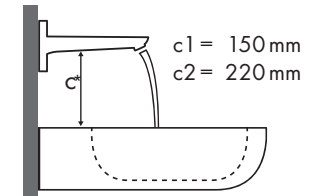

Która armatura Hansgrohe do której umywalki?

Villeroy & Boch

Memento									
		500 x 420		600 x 420		800 x 470			
		● # 5133 50 XX ● # 5133 5L XX	● # 5133 51 XX ● # 5133 5G XX	● # 5133 60 XX ● # 5133 6L XX	● # 5133 61 XX ● # 5133 6G XX	● # 5135 60 XX ● # 5135 61 XX	● # 5133 85 XX	● # 5133 81 XX	
Focus 100 	# 31607000 # 31621000	✓		✓		✓		✓	
	# 31517000	✓	✓	✓	✓	✓	✓	✓	✓
Focus 190 	# 31608000	✓		✓		✓		✓	
	# 31518000	✓	✓	✓	✓	✓	✓	✓	✓

Legenda