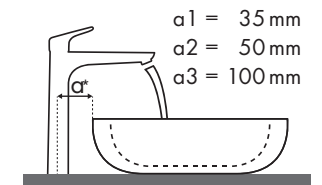

Która armatura Hansgrohe do której umywalki?

Keramag

iCon					
		500 x 485	600 x 485	750 x 485	900 x 485
		● # 124050 # 124150	● # 124060	● # 124075	● # 124090 # 124190 # 124195
Focus					
	# 31607000 # 31621000 # 31517000	✓ ✓ ✓	✓ ✓ ✓	✓ ✓ ✓	✓ ✓ ✓
	# 31608000 # 31518000		✓ ✓	✓ ✓	✓ ✓
	# 31609000 # 31519000		✓ ✓	✓ ✓	✓ ✓

Keramag

Silk									
		400 x 295	600 x 470	570 x 427	1000 x 470				
		● # 121640	● # 121660	● # 121650 # 121655	● # 121600				
Focus									
	# 31733000 # 31130000	✓		✓					
	# 31607000 # 31621000 # 31517000					✓ ✓ ✓		✓ ✓ ✓	
	# 31608000 # 31518000						✓ ✓	✓ ✓	
	# 31609000 # 31519000							✓ ✓	

Legenda