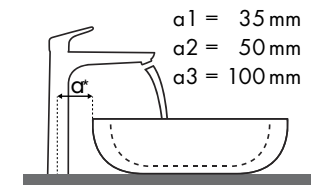

Która armatura Hansgrohe do której umywalki?

Roca

		Java 560 x 475	Selene 510 x 395	Meridian 850 x 460	Diverta 470 x 440	Diverta 750 x 440	Ibis 440 x 310	Victoria 560 x 460	Victoria 650 x 510	The Gap 600 x 470	The Gap 650 x 470
Focus		● # 7327863000	⊗ # 7322307000	● # 32724D0000	● # 73271110	● # 3271100000	○ # 3208410010	● # 3253930000	● # 3253910000	● # 3274740000	● # 3274730000
Focus 70 	# 31730000										
	# 31132000 # 31130000	✓					✓	✓			
Focus 100 	# 31607000 # 31621000	✓	✓^{a2}	✓	✓	✓	✓	✓	✓	✓	✓
	# 31517000	✓	✓^{a2}	✓	✓	✓	✓	✓	✓	✓	✓
Focus 190 	# 31608000	✓	✓^{a2}	✓	✓		✓	✓	✓	✓	✓
	# 31518000	✓	✓^{a2}	✓	✓		✓	✓	✓	✓	✓
Focus 240 	# 31609000	✓	✓^{a2}	✓				✓	✓	✓	✓
	# 31519000	✓	✓^{a2}	✓				✓	✓	✓	✓

Legenda