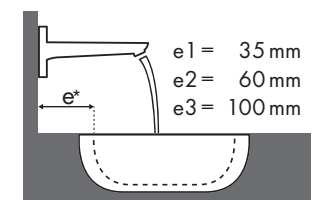

Legenda

Która armatura Hansgrohe do której umywalki?

Keromag

Renova Nr. 1 Plan														
		600 x 480		650 x 480		750 x 480	600 x 480	650 x 480	850 x 480	1000 x 480	850 x 480		1000 x 480	
		●	●	●	●	●	●	●	●	●	●	●	●	●
Focus		# 222260	# 222262	# 222265	# 222267	# 122175 # 122180	# 225160	# 225165	# 125185	# 125100	# 122185	# 122187	# 122100	# 122102
	# 31607000	✓		✓		✓	✓	✓	✓	✓			✓	
	# 31621000													
	# 31517000	✓	✓	✓	✓	✓	✓	✓	✓	✓	✓	✓	✓	✓
	# 31608000	✓		✓		✓	✓	✓	✓	✓			✓	
	# 31518000	✓	✓	✓	✓	✓	✓	✓	✓	✓	✓	✓	✓	✓
	# 31609000	✓		✓		✓	✓	✓	✓	✓			✓	
	# 31519000	✓	✓	✓	✓	✓	✓	✓	✓	✓	✓	✓	✓	✓

Legenda

Która armatura Hansgrohe do której umywalki?

Keromag

Xeno		400 x 230		600 x 475		600 x 475		1200 x 475		1200 x 475	
		●	●	●	●	●	●	●	●		
		#126240	#126245	#126260	#126560	#126220	#126225				
Focus											
Focus 100											
	#31517000	✓	✓	✓	✓	✓	✓	✓	✓	✓	✓
Focus 190											
	#31518000			✓	✓	✓	✓	✓	✓	✓	✓
Focus 240											
	#31519000			✓	✓	✓	✓	✓	✓	✓	✓