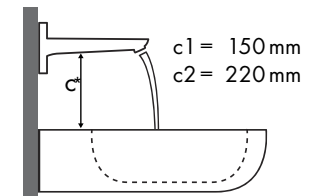

Która armatura Hansgrohe do której umywalki?

Roca

		Java 560 x 475	Selene 510 x 395	Meridian 850 x 460	Diverta 470 x 440	Diverta 750 x 440	Ibis 440 x 310	Victoria 560 x 460	Victoria 650 x 510	The Gap 600 x 470	The Gap 650 x 470
Focus		● # 7327863000	⊗ # 7322307000	● # 32724D0000	● # 73271110	● # 3271100000	○ # 3208410010	● # 3253930000	● # 3253910000	● # 3274740000	● # 3274730000
Focus 70 	# 31730000										
	# 31132000 # 31130000	✓					✓	✓			
Focus 100 	# 31607000 # 31621000	✓	✓^{a2}	✓	✓	✓	✓	✓	✓	✓	✓
	# 31517000	✓	✓^{a2}	✓	✓	✓	✓	✓	✓	✓	✓
Focus 190 	# 31608000	✓	✓^{a2}	✓	✓		✓	✓	✓	✓	✓
	# 31518000	✓	✓^{a2}	✓	✓		✓	✓	✓	✓	✓
Focus 240 	# 31609000	✓	✓^{a2}	✓				✓	✓	✓	✓
	# 31519000	✓	✓^{a2}	✓				✓	✓	✓	✓

Legenda