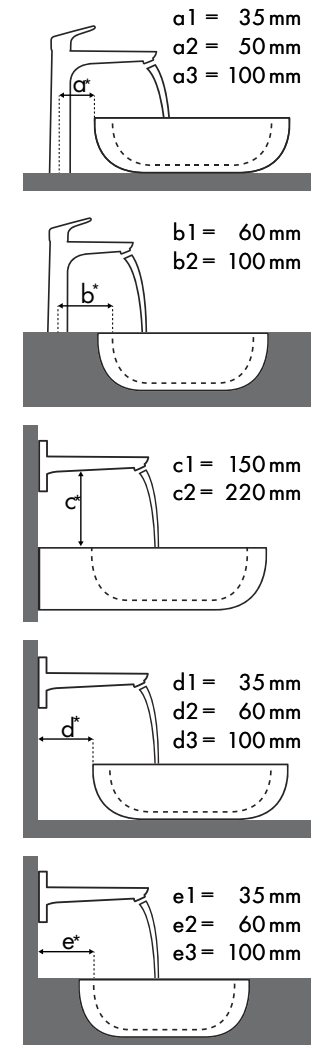

Quale miscelatore per quale lavabo?

Burgbad

		Bel					
		610 x 355	1210 x 487	1610 x 487	710 x 405	910 x 405	
Talis Classic		● # MWALU061 # MWALU081	● # MWAV121	● # MWAV161	● # MWAW071	● # MWAW091	
Talis Classic 80 	# 14111000	✓	✓	✓	✓	✓	
Talis Classic 90 	# 14127000	✓	✓	✓	✓	✓	
Talis Classic 230 	# 14116000		✓	✓			

Burgbad

		Cala				
		605 x 550	905 x 550	1205 x 550	1505 x 550	
Talis Classic		● # WTU060M	● # WTU099M # WTU096A	● # WTU120M # WTU122M # WTU123A	● # WTU150M	
Talis Classic 80 	# 14111000	✓	✓	✓	✓	
Talis Classic 90 	# 14127000	✓	✓	✓	✓	
Talis Classic 230 	# 14116000	✓	✓	✓	✓	

Legenda