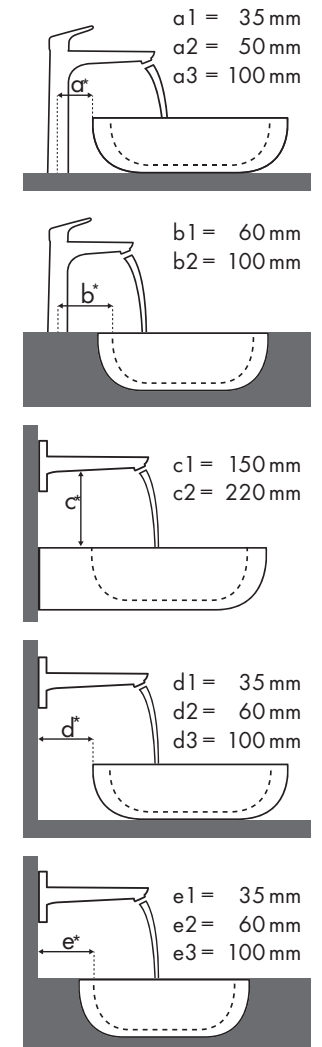

Which Hansgrohe mixer suits which basin?

Villeroy & Boch

Memento														
		400 x 260	500 x 420				600 x 420				800 x 470			
		● # 5333 41 XX ● # 5333 4G XX	● # 5133 50 XX ● # 5133 5L XX	● # 5133 51 XX ● # 5133 5G XX	⊗ # 5133 52 XX ⊗ # 5133 5J XX	⊗ # 5133 53 XX ⊗ # 5133 5F XX	● # 5133 60 XX ● # 5133 6L XX	● # 5133 61 XX ● # 5133 6G XX	⊗ # 5133 62 XX ⊗ # 5133 6J XX	⊗ # 5133 63 XX ⊗ # 5133 6F XX	● # 5135 60 XX ● # 5135 61 XX	⊗ # 5135 62 XX ⊗ # 5135 63 XX	● # 5133 85 XX ● # 5133 81 XX	⊗ # 5133 86 XX ⊗ # 5133 83 XX
Metris Classic														
	# 31075000		✓			✓				✓		✓		
	# 31077000	✓	✓	✓		✓	✓			✓	✓			
	# 31078000											✓		
	# 31000000				✓^{c1}	✓^{c1}			✓^{c1}	✓^{c1}		✓^{c1}	✓^{c1}	
	# 31003000				✓^{c1}	✓^{c1}			✓^{c1}	✓^{c1}		✓^{c1}	✓^{c1}	

Legend