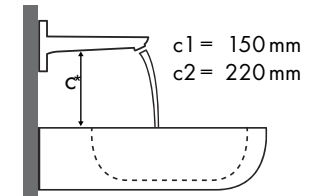

Which Hansgrohe mixer suits which basin?

Gala

		600 x 450	600 x 475	800 x 475	800 x 475	800 x 475
		● # 2701001..00	● # 1302001..00	● # 1301001..00	● # 2605001..00	● # 2604001..00
Metris Classic						
 Metris Classic 100	# 31075000	✓			✓	✓
	# 31077000	✓	✓	✓	✓	✓
 Metris Classic 250	# 31078000				✓	✓
	# 31000000				✓	✓
 Metris Classic 165 mm	# 31000000				✓	✓

Legend