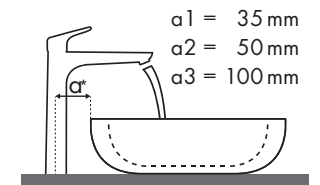

Which Hansgrohe mixer suits which basin?

Ideal Standard

SimplyU					
		500 x 500	500 x 650	550 x 350	
		● # T0997 xx	● # T0156 xx	○ # T0129 xx	⊗ # T0126 xx
Metris Classic 100 	#31075000	✓	✓		
Metris Classic 165 mm 	#31000000		✓^{c1}	✓^{c1}_{d1}	
Metris Classic 225 mm 	#31003000		✓^{c1}	✓^{c1}_{d3}	

Legend