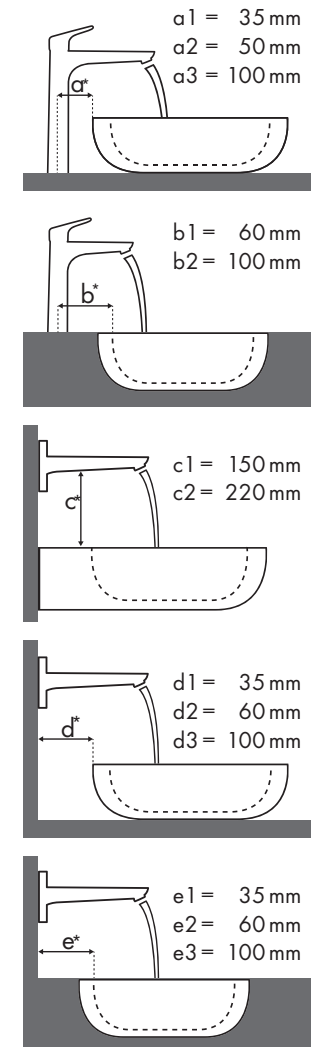

Which Hansgrohe mixer suits which basin?

Laufen

Pro																				
		450 x 340		525 x 400	625 x 400	600 x 380				850 x 480	1050 x 480		600 x 400							
		●	○	●	⊗	○	●	○	⊗	⊗	●	○	●	○	⊗					
Metris Classic		#811951/104	#811952/104	#811951/156	#811951/109	#811952/109	#811951/142	#811961/109	#811961/155	#811969/109	#811969/155	#812953/104	#812953/156	#812953/109	#812953/142	#813956/104	#813956/109	#813958/104	#813958/109	#816952/112
	#31075000	✓						✓^{b1}	✓^{b1}	✓						✓				
	#31077000	✓	✓					✓^{b1}	✓^{b1}	✓	✓					✓				
	#31078000							✓^{b1}	✓^{b1}							✓		✓		✓^{a2}
	#31000000			✓^{c1}	✓^{c1}	✓^{c1}	✓^{c1}	✓^{e2}	✓^{e2}			✓^{c1}	✓^{c1}	✓^{c1}	✓^{c1}	✓^{c1}	✓^{c1}	✓^{c1}	✓^{c1}	✓^{d2}
	#31003000			✓^{c1}	✓^{c1}	✓^{c1}	✓^{c1}	✓^{e2}	✓^{e2}			✓^{c1}	✓^{c1}	✓^{c1}	✓^{c1}	✓^{c1}	✓^{c1}	✓^{c1}	✓^{c1}	✓^{d2}

Legend