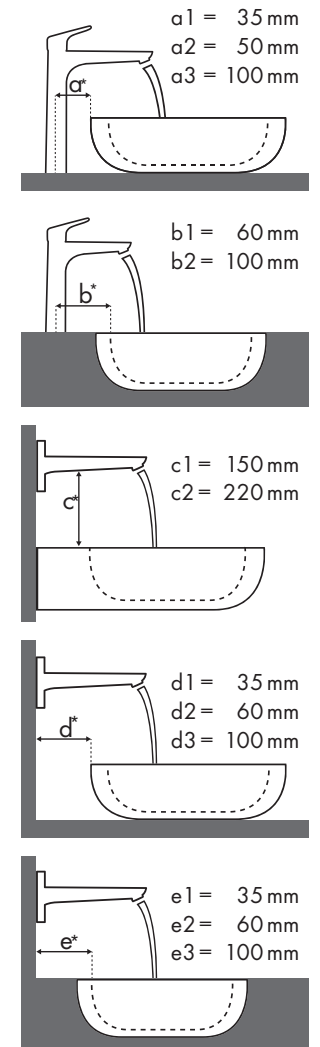

Which Hansgrohe mixer suits which basin?

Duravit

2nd Floor										
		400 x 300	525 x 350	600 x 430		800 x 500		1200 x 505	580 x 415	
		●	⊗	●	⊗	●	⊗	●	⊗	⊗
Metris Classic		# 079040..00	# 031653..00	# 049160..00 # 049160..27	# 049160..60 # 049160..28	# 049180..00 # 049180..27	# 049180..60 # 049180..28	# 049112..00 # 049112..27	# 049112..60 # 049112..28	# 031758..00 # 031758..29
Metris Classic 100 	# 31075000	✓	✓^{b1}	✓		✓		✓		
	# 31077000	✓	✓^{b1}					✓		
Metris Classic 250 	# 31078000					✓		✓		✓^{a1}
Metris Classic 165 mm 	# 31000000		✓^{c1} ✓^{e2}		✓^{c1}		✓^{c1}		✓^{c1}	✓^{d1}
Metris Classic 225 mm 	# 31003000		✓^{c1} ✓^{e2}		✓^{c1}		✓^{c1}		✓^{c1}	✓^{d2}

Legend