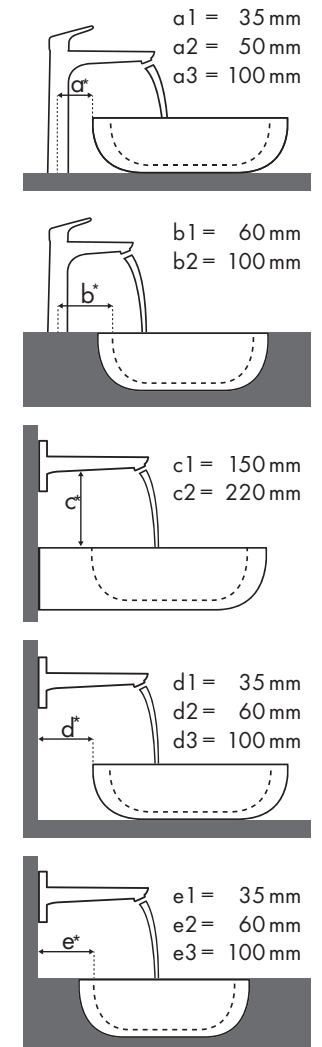

Which Hansgrohe mixer suits which basin?

Laufen

My Life									
		470 x 380		750 x 480		750 x 530		650 x 440	
		●	⊗	●	⊗	●	⊗	●	⊗
Metris Classic		#815942/104	#815942/109	#811946/104	#811946/109	#810946/104	#810946/109	#818944/104	#818944/109
Metris Classic 100 	#31075000			✓		✓		✓	
	#31077000	✓							
Metris Classic 250 	#31078000			✓^{a2}		✓			✓^{a2}
Metris Classic 165 mm 	#31000000		✓^{c1}		✓^{d1}				✓^{d1}
Metris Classic 225 mm 	#31003000		✓^{c1}		✓^{d1}		✓^{c1}		✓^{d2}

Legend