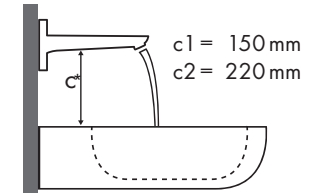

Which Hansgrohe mixer suits which basin?

Duravit

New Darling								
		470 x 345	600 x 520	650 x 540	470 x 470	830 x 545	1030 x 545	
		● # 073147..00	● # 262160..00	● # 262165..00	● # 049747..00	● # 049983..00	● # 049910..00	
Metris Classic								
Metris Classic 100	#31075000	✓	✓	✓	✓	✓	✓	
	#31077000	✓	✓	✓	✓	✓	✓	
Metris Classic 250	#31078000					✓	✓	

Legend