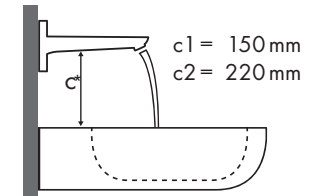

Which Hansgrohe mixer suits which basin?

Duravit

Starck 3							
		500 x 260	490 x 365	650 x 485	700 x 490	850 x 485	1050 x 485
		○	●	●	●	●	●
Metris Classic		# 075150.00	# 030249.00 # 030256.00	# 030065.00	# 030470.00	# 030480.00	# 030410.00
Metris Classic 100	# 31075000	✓	✓	✓	✓	✓	✓
	# 31077000	✓	✓	✓	✓	✓	✓
Metris Classic 250	# 31078000			✓	✓	✓	✓

Legend