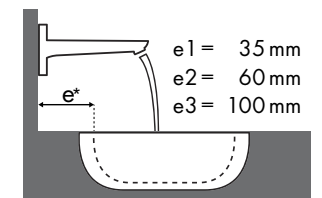

Which Hansgrohe mixer suits which basin?

Gala

		600 x 450	600 x 475	800 x 475	800 x 475	800 x 475
		● # 2701001..00	● # 1302001..00	● # 1301001..00	● # 2605001..00	● # 2604001..00
Metris Classic						
 Metris Classic 100	# 31075000	✓			✓	✓
	# 31077000	✓	✓	✓	✓	✓
 Metris Classic 250	# 31078000				✓	✓
	# 31000000				✓	✓
 Metris Classic 165 mm	# 31000000				✓	✓

Legend