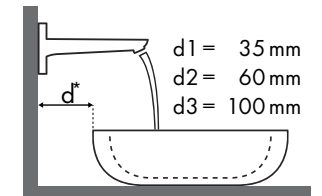

Which Hansgrohe mixer suits which basin?

Gala

		600 x 450	600 x 475	800 x 475	800 x 475	800 x 475
		● # 2701001..00	● # 1302001..00	● # 1301001..00	● # 2605001..00	● # 2604001..00
Metris Classic						
 Metris Classic 100	# 31075000	✓			✓	✓
	# 31077000	✓	✓	✓	✓	✓
 Metris Classic 250	# 31078000				✓	✓
	# 31000000				✓	✓
 Metris Classic 165 mm	# 31000000				✓	✓

Legend