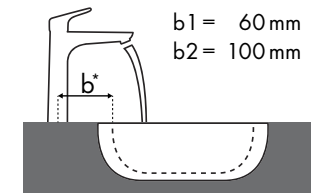

Which Hansgrohe mixer suits which basin?

Gala

		600 x 450	600 x 475	800 x 475	800 x 475	800 x 475
		● # 2701001..00	● # 1302001..00	● # 1301001..00	● # 2605001..00	● # 2604001..00
Metris Classic						
 Metris Classic 100	# 31075000	✓			✓	✓
	# 31077000	✓	✓	✓	✓	✓
 Metris Classic 250	# 31078000				✓	✓
	# 31000000				✓	✓
 Metris Classic 165 mm	# 31000000				✓	✓

Legend