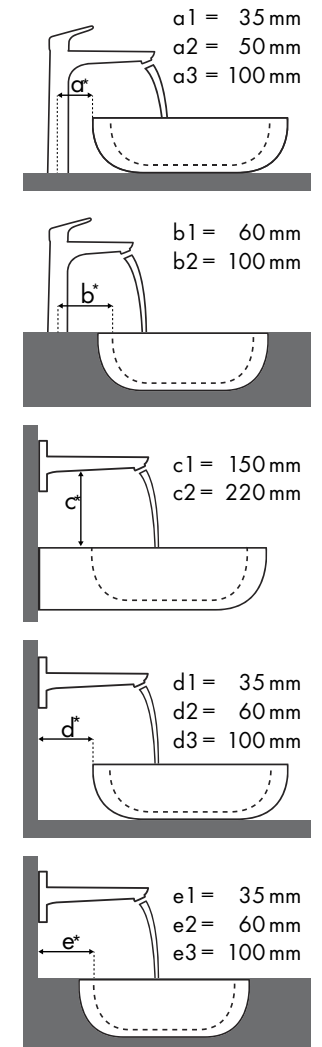

Legend

- a1 = 35 mm
- a2 = 50 mm
- a3 = 100 mm
- b1 = 60 mm
- b2 = 100 mm
- c1 = 150 mm
- c2 = 220 mm
- d1 = 35 mm
- d2 = 60 mm
- d3 = 100 mm
- e1 = 35 mm
- e2 = 60 mm
- e3 = 100 mm

Mounting dimensions for different installation situations

Legend

Which Hansgrohe mixer suits which basin?

Roca

											
		Java 560 x 475	Selene 510 x 395	Meridian 850 x 460	Diverta 470 x 440	Diverta 750 x 440	Ibis 440 x 310	Victoria 560 x 460	Victoria 650 x 510	The Gap 600 x 470	The Gap 650 x 470
Metris Classic		● # 7327863000	⊗ # 7322307000	● # 32724D0000	● # 73271110	● # 3271100000	○ # 3208410010	● # 3253930000	● # 3253910000	● # 3274740000	● # 3274730000
Metris Classic 100 	# 31075000	✓		✓	✓	✓	✓	✓	✓	✓	✓
	# 31077000	✓		✓	✓	✓	✓	✓	✓	✓	✓
Metris Classic 250 	# 31078000	✓	✓ ^{a2}					✓	✓		
Metris Classic 165mm 	# 31000000						✓ ^{c1}				

Legend

✓ = Recommended combination | ● = Taphole pushed through | ○ = Prepared taphole | ⊗ = Without taphole

Which Hansgrohe mixer suits which basin?

Villeroy & Boch

Memento														
		400 x 260	500 x 420				600 x 420				800 x 470			
		● # 5333 41 XX ● # 5333 4G XX	● # 5133 50 XX ● # 5133 5L XX	● # 5133 51 XX ● # 5133 5G XX	⊗ # 5133 52 XX ⊗ # 5133 5J XX	⊗ # 5133 53 XX ⊗ # 5133 5F XX	● # 5133 60 XX ● # 5133 6L XX	● # 5133 61 XX ● # 5133 6G XX	⊗ # 5133 62 XX ⊗ # 5133 6J XX	⊗ # 5133 63 XX ⊗ # 5133 6F XX	● # 5135 60 XX ● # 5135 61 XX	⊗ # 5135 62 XX ⊗ # 5135 63 XX	● # 5133 85 XX ● # 5133 81 XX	⊗ # 5133 86 XX ⊗ # 5133 83 XX
Metris Classic														
	# 31075000		✓			✓				✓		✓		
	# 31077000	✓	✓	✓		✓	✓			✓	✓			
	# 31078000											✓		
	# 31000000				✓ ^{c1}	✓ ^{c1}			✓ ^{c1}	✓ ^{c1}		✓ ^{c1}	✓ ^{c1}	
	# 31003000				✓ ^{c1}	✓ ^{c1}			✓ ^{c1}	✓ ^{c1}		✓ ^{c1}	✓ ^{c1}	