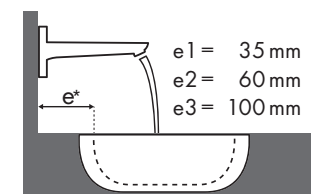

Which Hansgrohe mixer suits which basin?

Duravit

New Darling								
		470 x 345	600 x 520	650 x 540	470 x 470	830 x 545	1030 x 545	
		● # 073147..00	● # 262160..00	● # 262165..00	● # 049747..00	● # 049983..00	● # 049910..00	
Metris Classic								
Metris Classic 100	#31075000	✓	✓	✓	✓	✓	✓	
	#31077000	✓	✓	✓	✓	✓	✓	
Metris Classic 250	#31078000					✓	✓	

Legend