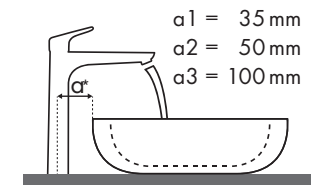

Which Hansgrohe mixer suits which basin?

Duravit

Starck 3							
		500 x 260	490 x 365	650 x 485	700 x 490	850 x 485	1050 x 485
		○	●	●	●	●	●
Metris Classic		# 075150.00	# 030249.00 # 030256.00	# 030065.00	# 030470.00	# 030480.00	# 030410.00
Metris Classic 100	# 31075000	✓	✓	✓	✓	✓	✓
	# 31077000	✓	✓	✓	✓	✓	✓
Metris Classic 250	# 31078000			✓	✓	✓	✓

Legend