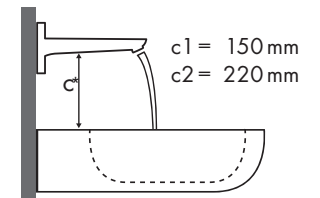

Which Hansgrohe mixer suits which basin?

Ideal Standard

SimplyU					
		500 x 500	500 x 650	550 x 350	
		● # T0997 xx	● # T0156 xx	○ # T0129 xx	⊗ # T0126 xx
Metris Classic 100 	#31075000	✓	✓		
Metris Classic 165 mm 	#31000000		✓^{c1}	✓^{c1}_{d1}	
Metris Classic 225 mm 	#31003000		✓^{c1}	✓^{c1}_{d3}	

Legend