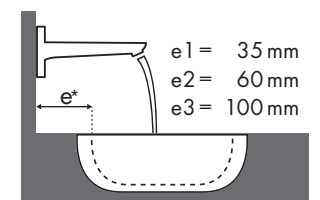

Which Hansgrohe mixer suits which basin?

Ideal Standard

SimplyU					
		500 x 500	500 x 650	550 x 350	
		● # T0997 xx	● # T0156 xx	○ # T0129 xx	⊗ # T0126 xx
Metris Classic 100 	#31075000	✓	✓		
Metris Classic 165 mm 	#31000000		✓^{c1}	✓^{c1}_{d1}	
Metris Classic 225 mm 	#31003000		✓^{c1}	✓^{c1}_{d3}	

Legend