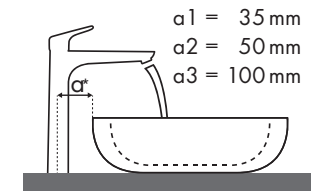

Which Hansgrohe mixer suits which basin?

Duravit

New Darling								
		470 x 345	600 x 520	650 x 540	470 x 470	830 x 545	1030 x 545	
		● # 073147..00	● # 262160..00	● # 262165..00	● # 049747..00	● # 049983..00	● # 049910..00	
Metris Classic								
Metris Classic 100	#31075000	✓	✓	✓	✓	✓	✓	
	#31077000	✓	✓	✓	✓	✓	✓	
Metris Classic 250	#31078000					✓	✓	

Legend