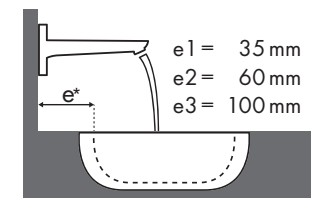

Which Hansgrohe mixer suits which basin?

Duravit

Starck 3							
		500 x 260	490 x 365	650 x 485	700 x 490	850 x 485	1050 x 485
		○	●	●	●	●	●
Metris Classic		# 075150.00	# 030249.00 # 030256.00	# 030065.00	# 030470.00	# 030480.00	# 030410.00
Metris Classic 100	# 31075000	✓	✓	✓	✓	✓	✓
	# 31077000	✓	✓	✓	✓	✓	✓
Metris Classic 250	# 31078000			✓	✓	✓	✓

Legend