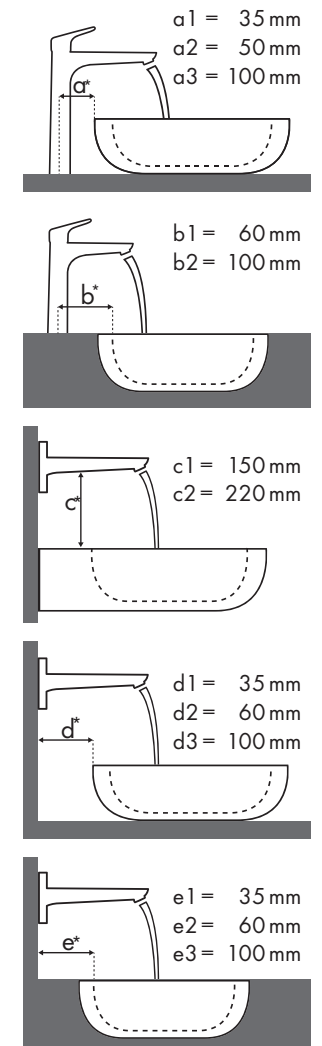

Which Hangrohe mixer suits which basin?

		Duravit																													
		Vero		250 x 450		500 x 250		485 x 315		595 x 465		550 x 465		850 x 490		1050 x 490		1250 x 490		600 x 470		800 x 470		1000 x 470		1200 x 470		500 x 380		600 x 390	
		#070232.00		#070350.08		#070350.07		#070350.00		#033048.00		#033048.00		#033048.00		#033048.00		#033048.00		#033048.00		#033048.00		#033048.00		#033048.00		#033048.00		#033048.00	
Metris 100		#31088000	✓	✓																											
Metris 110		#31166000	✓	✓																											
Metris 200		#31183000	✓	✓	✓ b1	✓	✓	✓	✓	✓	✓	✓	✓	✓	✓	✓	✓	✓	✓	✓	✓	✓	✓	✓	✓	✓	✓	✓	✓	✓	✓
Metris 230		#31185000	✓	✓	✓ b1	✓	✓	✓	✓	✓	✓	✓	✓	✓	✓	✓	✓	✓	✓	✓	✓	✓	✓	✓	✓	✓	✓	✓	✓	✓	✓
Metris 260		#31087000	✓	✓	✓ b1	✓	✓	✓	✓	✓	✓	✓	✓	✓	✓	✓	✓	✓	✓	✓	✓	✓	✓	✓	✓	✓	✓	✓	✓	✓	✓
Metris 165 mm		#31082000	✓	✓	✓ b2	✓	✓	✓	✓	✓	✓	✓	✓	✓	✓	✓	✓	✓	✓	✓	✓	✓	✓	✓	✓	✓	✓	✓	✓	✓	✓
Metris 225 mm		#31184000	✓	✓	✓ b2	✓	✓	✓	✓	✓	✓	✓	✓	✓	✓	✓	✓	✓	✓	✓	✓	✓	✓	✓	✓	✓	✓	✓	✓	✓	✓
		#31085000	✓	✓	✓ c1	✓	✓	✓	✓	✓	✓	✓	✓	✓	✓	✓	✓	✓	✓	✓	✓	✓	✓	✓	✓	✓	✓	✓	✓	✓	✓
		#31086000	✓	✓	✓ c3	✓	✓	✓	✓	✓	✓	✓	✓	✓	✓	✓	✓	✓	✓	✓	✓	✓	✓	✓	✓	✓	✓	✓	✓	✓	✓

Legend

- a1 = 35 mm
- a2 = 50 mm
- a3 = 100 mm
- b1 = 60 mm
- b2 = 100 mm
- c1 = 150 mm
- c2 = 220 mm
- d1 = 35 mm
- d2 = 60 mm
- d3 = 100 mm
- e1 = 35 mm
- e2 = 60 mm
- e3 = 100 mm

Mounting dimensions for different installation situations

Which Hansgrohe mixer suits which basin?

Burgbad

	Bel							
		610 x 355		1210 x 487	1610 x 487	710 x 405	910 x 405	
		●	⊗	●	●	●	⊗	●
Metris Classic		# MWAU061 # MWAU081	# MWAU061* # MWAU081*	# MWAV121	# MWAV161	# MWAW071	# MWAW071* # MWAW091	# MWAW091* # MWAW091*
Metris Classic 100 	#31075000	✓		✓	✓	✓	✓	
Metris Classic 250 	#31078000			✓	✓			
Metris Classic 165 mm 	#31000000		✓c1				✓c1	✓c1
Metris Classic 225 mm 	#31003000						✓c1	✓c1

Legend

* = Washbasins without tap holes available on request

✓ = Recommended combination | ● = Taphole pushed through | ○ = Prepared taphole | ⊗ = Without taphole

Which Hansgrohe mixer suits which basin?