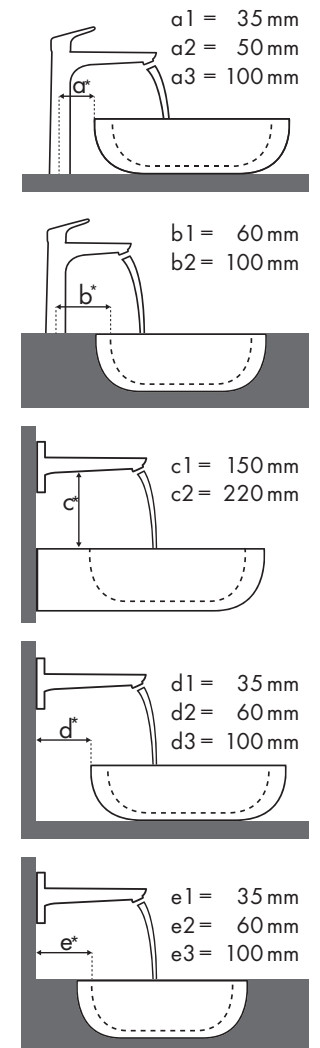

Which Hansgrohe mixer suits which basin?

Burgbad

Crono 1.0											
		810 x 500		1210 x 500		1610 x 500		2010 x 500			
		●	⊗	●	⊗	●	⊗	●	⊗		
Metris Classic		# MES8065	# MES8065*	# MES1265	# MES1266	# MES1265*	# MES1266*	# MES1665	# MES1665*	# MDS2065	# MDS2065
	# 31075000	✓		✓		✓		✓		✓	
	# 31078000	✓		✓		✓		✓		✓	
	# 31003000		✓c1		✓c1		✓c1		✓c1		✓c1

Burgbad

Max 1							
		710 x 385		906 x 506			
		⊗	●	⊗	●		
Metris Classic		# KBAF070	# SELT070	# KBAC091	# SELR091	# KBAD091	# SELS091
	# 31075000				✓		
	# 31078000		✓a3		✓		
	# 31000000		✓c1	✓d2			
	# 31003000		✓c1	✓d3			

Burgbad

Sinea			
		1210 x 490	
		●	⊗
Metris Classic		# WTU121E	# WTU121E*
	# 3075000	✓	
	# 31000000		✓c1
	# 31003000		✓c1

Legend