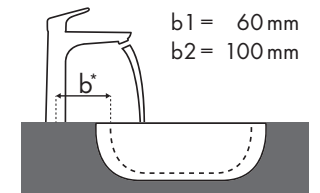

Which Hansgrohe mixer suits which basin?

Ideal Standard

SimplyU					
		500 x 500	500 x 650	550 x 350	
		● # T0997 xx	● # T0156 xx	○ # T0129 xx	⊗ # T0126 xx
Metris Classic 100 	#31075000	✓	✓		
Metris Classic 165 mm 	#31000000		✓^{c1}	✓^{c1}_{d1}	
Metris Classic 225 mm 	#31003000		✓^{c1}	✓^{c1}_{d3}	

Legend