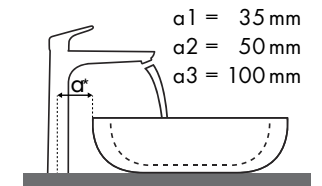

Which Hansgrohe mixer suits which basin?

Gala

		600 x 450	600 x 475	800 x 475	800 x 475	800 x 475
		● # 2701001..00	● # 1302001..00	● # 1301001..00	● # 2605001..00	● # 2604001..00
Metris Classic						
 Metris Classic 100	# 31075000	✓			✓	✓
	# 31077000	✓	✓	✓	✓	✓
 Metris Classic 250	# 31078000				✓	✓
	# 31000000				✓	✓
 Metris Classic 165 mm	# 31000000				✓	✓

Legend