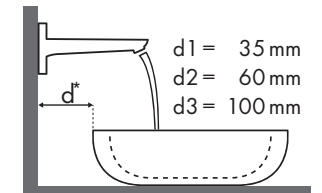

Which Hansgrohe mixer suits which basin?

Duravit

New Darling								
		470 x 345	600 x 520	650 x 540	470 x 470	830 x 545	1030 x 545	
		● # 073147..00	● # 262160..00	● # 262165..00	● # 049747..00	● # 049983..00	● # 049910..00	
Metris Classic								
Metris Classic 100	#31075000	✓	✓	✓	✓	✓	✓	
	#31077000	✓	✓	✓	✓	✓	✓	
Metris Classic 250	#31078000					✓	✓	

Legend