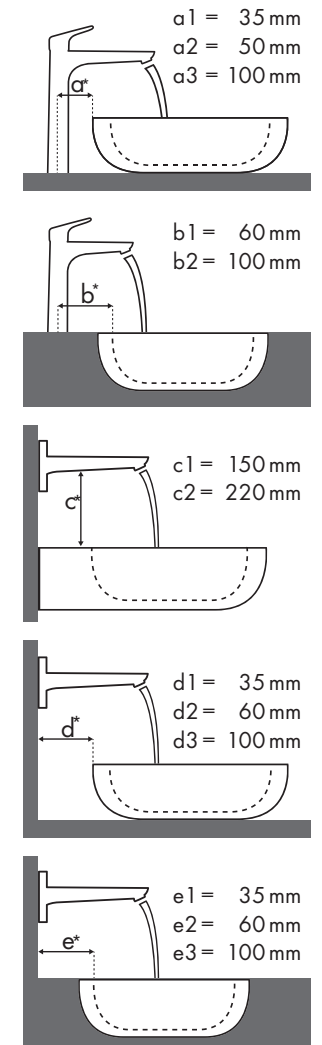

Which Hansgrohe mixer suits which basin?

Villeroy & Boch

		Sentique				
		450 x 360	650 x 500	555 x 450		
		●	●	●	●	●
		# 5322 45 XX	# 5322 46 XX	# 5143 65 XX	# 5143 66 XX	# 5146 55 XX
Metris Classic						
	# 31075000	✓		✓		✓
	# 31077000	✓	✓	✓	✓	✓

Villeroy & Boch

		Subway 2.0								
		450 x 370	500 x 400	600 x 470	650 x 490	630 x 355				
		●	●	●	●	●	●	●	●	●
		# 7315 45 XX	# 7315 50 XX	# 7113 60 XX	# 7113 61 XX	# 7113 62 XX ⊗	# 7114 65 XX	# 7114 66 XX	# 7114 67 XX ⊗	# 4115 6R XX # 4115 6R XX
Metris Classic										
	# 31075000	✓	✓	✓			✓			
	# 31077000	✓	✓	✓	✓		✓	✓		✓
	# 31000000								✓c1	
	# 31003000					✓c1			✓c1	

Legend