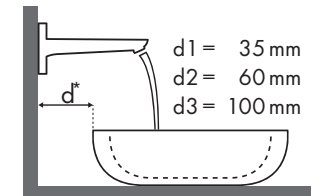

Which Hansgrohe mixer suits which basin?

Duravit

Starck 3							
		500 x 260	490 x 365	650 x 485	700 x 490	850 x 485	1050 x 485
		○	●	●	●	●	●
Metris Classic		# 075150.00	# 030249.00 # 030256.00	# 030065.00	# 030470.00	# 030480.00	# 030410.00
Metris Classic 100	# 31075000	✓	✓	✓	✓	✓	✓
	# 31077000	✓	✓	✓	✓	✓	✓
Metris Classic 250	# 31078000			✓	✓	✓	✓

Legend