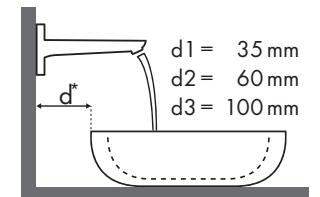

Which Hansgrohe mixer suits which basin?

Ideal Standard

SimplyU					
		500 x 500	500 x 650	550 x 350	
		● # T0997 xx	● # T0156 xx	○ # T0129 xx	⊗ # T0126 xx
Metris Classic 100 	#31075000	✓	✓		
Metris Classic 165 mm 	#31000000		✓^{c1}	✓^{c1}_{d1}	
Metris Classic 225 mm 	#31003000		✓^{c1}	✓^{c1}_{d3}	

Legend