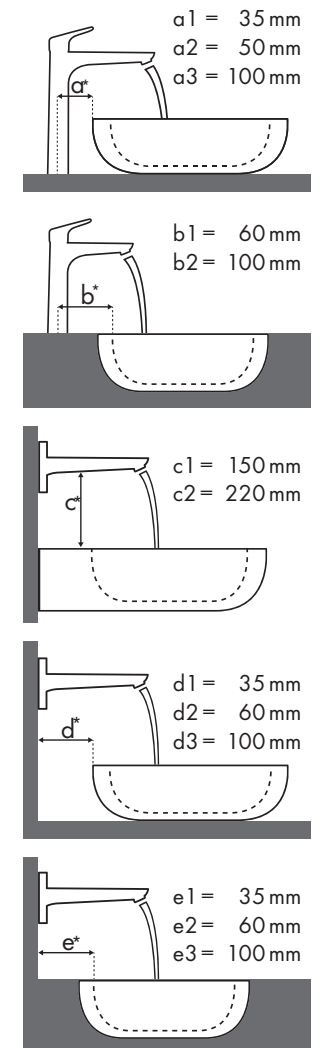

Legend

- a1 = 35 mm
- a2 = 50 mm
- a3 = 100 mm
- b1 = 60 mm
- b2 = 100 mm
- c1 = 150 mm
- c2 = 220 mm
- d1 = 35 mm
- d2 = 60 mm
- d3 = 100 mm
- e1 = 35 mm
- e2 = 60 mm
- e3 = 100 mm

Mounting dimensions for different installation situations

Legend

Which Hansgrohe mixer suits which basin?

Duravit

Vero																											
		595 x 465		550 x 465		850 x 490		1050 x 490		1250 x 490		600 x 470				800 x 470		1000 x 470		1200 x 470		500 x 380		600 x 380			
		●	○	●	○	●	○	●	○	●	○	●	○	●	○	●	○	●	○	●	○	●	○	●	○		
Metris Classic		# 045260..00	# 045260..60	# 031555..00	# 031555..60	# 032985..00	# 032985..60	# 032910..00	# 032910..60	# 032912..00	# 032912..60	# 045460..00	# 045460..27	# 045460..60	# 045460..28	# 045460..41	# 045460..70	# 045480..00	# 045480..27	# 045480..60	# 045480..28	# 045410..27	# 045410..28	# 045412..00	# 045412..60	# 045550..00	# 045560..00
Metris Classic 100	# 31075000	✓		✓		✓		✓		✓		✓					✓				✓		✓				
	# 31077000	✓		✓		✓		✓		✓		✓		✓		✓		✓		✓		✓		✓			
Metris Classic 250	# 31078000	✓		✓		✓		✓		✓		✓					✓		✓		✓		✓				
Metris Classic 165 mm	# 31000000		✓ ^{c1}		✓ ^{c1}																					✓ ^{c1} _{d1}	✓ ^{c1} _{d1}
Metris Classic 225 mm	# 31003000		✓ ^{c1}		✓ ^{c1}		✓ ^{c1}		✓ ^{c1}		✓ ^{c1}		✓ ^{c1}		✓ ^{c1}		✓ ^{c1}		✓ ^{c1}		✓ ^{c1}		✓ ^{c1}		✓ ^{c1} _{d3}	✓ ^{c1} _{d3}	

Legend

✓ = Recommended combination | ● = Taphole pushed through | ○ = Prepared taphole | ⊗ = Without taphole

Which Hansgrohe mixer suits which basin?

Gala

						
		600 x 450	600 x 475	800 x 475	800 x 475	800 x 475
		● # 2701001..00	● # 1302001..00	● # 1301001..00	● # 2605001..00	● # 2604001..00
Metris Classic						
 Metris Classic 100	# 31075000	✓			✓	✓
	# 31077000	✓	✓	✓	✓	✓
 Metris Classic 250	# 31078000				✓	✓
	# 31000000				✓	✓
 Metris Classic 165 mm	# 31000000				✓	✓