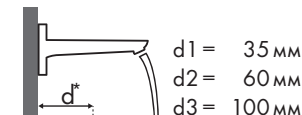

Схема взаиморасположения смесителя и раковины