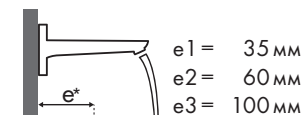

Схема взаиморасположения смесителя и раковины