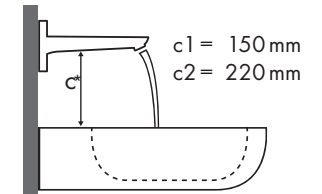

Magyarázat

* = A csaptelep kijelölt helyével nem rendelkező mosdótálak külön rendelhetők

✓ = Ajánlott kombinációk | ● = A csaptelep számára van egy luk a kerámián | ○ = A csaptelep számára meg van jelölve egy luk a kerámián | ⊗ = A csaptelep számára nincsen luk a kerámián