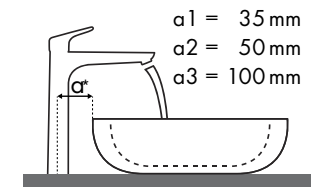

Magyarázat