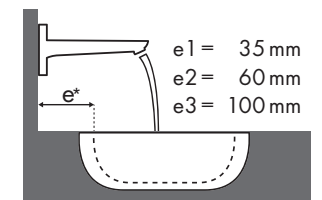

Magyarázat