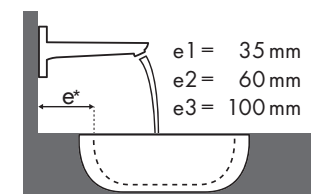

Magyarázat