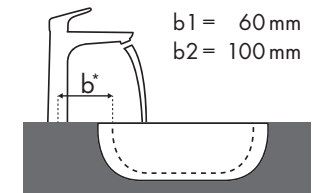

Magyarázat