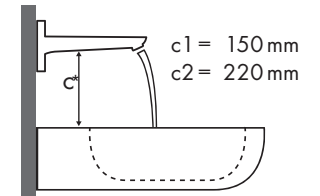

Magyarázat

Melyik Hansgrohe csaptelep melyik mosdótálhoz illik?

Laufen

My Life									
		470 x 380		750 x 480		750 x 530		650 x 440	
		●	⊗	●	⊗	●	⊗	●	⊗
PuraVida		#815942/104	#815942/109	#811946/104	#811946/109	#810946/104	#810946/109	#818944/104	#818944/109
PuraVida 100 	#15075000	✓							
	#15075400								
PuraVida 110 	#15132000	✓							
	#15132400								
PuraVida 165 mm 	#15070000	✓		✓	✓	✓			
	#15070400								
PuraVida 225 mm 	#15072000								
	#15072400		✓ ^{c1}	✓ ^{c1}	✓ ^{c1}	✓ ^{c1}		✓ ^{c1} _{d2}	
	#15066000								
	#15066400								
	#15084000		✓ ^{c1}	✓ ^{c1}	✓ ^{c1}	✓ ^{c1}		✓ ^{c1} _{d2}	
	#15084400								

Magyarázat

Melyik Hansgrohe csaptelep melyik mosdótálhoz illik?

Laufen

Pro																
		450 x 340				525 x 400	625 x 400	600 x 380		850 x 480	1050 x 480	600 x 400				
		●	●	⊗	⊗	⊗	⊗	●	●	⊗	⊗	●	⊗			
PuraVida		#811951/104 #811952/104	#811951/156	#811951/109 #811952/109	#811951/142	#811961/109 #811961/155	#811969/109 #811969/155	#812953/104	#812953/156	#812953/109	#812953/142	#813956/104	#813956/109	#813958/104	#813958/109	#816952/112
	#15075000 #15075400	✓	✓					✓	✓							
	#15132000 #15132400	✓	✓					✓	✓							
	#15070000 #15070400	✓	✓			✓ ^{b1}	✓ ^{b1}	✓	✓			✓		✓		
	#15074000 #15074400	✓				✓ ^{b1}	✓ ^{b1}	✓				✓				
	#15081000 #15081400					✓ ^{b1}	✓ ^{b1}	✓				✓		✓		✓ ^{a2}
	#15072000 #15072400 #15066000 #15066400					✓ ^{b1}	✓ ^{b1}					✓		✓		✓ ^{a2}
	#15084000 #15084400			✓ ^{c1}	✓ ^{c1}	✓ ^{c1} ✓ ^{e2}	✓ ^{c1} ✓ ^{e2}			✓ ^{c1}	✓ ^{c1}	✓ ^{c1}		✓ ^{c1}		✓ ^{c1} ✓ ^{d2}
	#15085000 #15085400			✓ ^{c1}	✓ ^{c1}	✓ ^{c1} ✓ ^{e2}	✓ ^{c1} ✓ ^{e2}			✓ ^{c1}	✓ ^{c1}	✓ ^{c1}		✓ ^{c1}		✓ ^{c1} ✓ ^{d2}