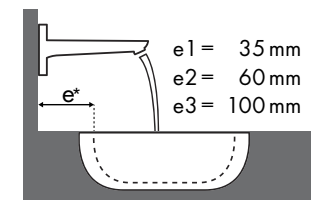

Magyarázat