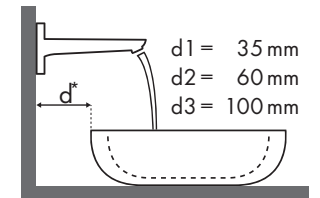

Magyarázat

Melyik Hansgrohe csaptelep melyik mosdótálhoz illik?

Laufen

My Life									
		470 x 380		750 x 480		750 x 530		650 x 440	
		●	⊗	●	⊗	●	⊗	●	⊗
PuraVida		#815942/104	#815942/109	#811946/104	#811946/109	#810946/104	#810946/109	#818944/104	#818944/109
PuraVida 100 	#15075000	✓							
	#15075400								
PuraVida 110 	#15132000	✓							
	#15132400								
PuraVida 165 mm 	#15070000	✓		✓	✓	✓			
	#15070400								
PuraVida 225 mm 	#15072000								
	#15072400		✓ ^{c1}	✓ ^{c1}	✓ ^{c1}	✓ ^{c1}		✓ ^{c1} _{d2}	
	#15066000								
	#15066400								
	#15084000		✓ ^{c1}	✓ ^{c1}	✓ ^{c1}	✓ ^{c1}		✓ ^{c1} _{d2}	
	#15084400								

Magyarázat

Melyik Hansgrohe csaptelep melyik mosdótálhoz illik?

Laufen

Pro																
		450 x 340				525 x 400	625 x 400	600 x 380		850 x 480	1050 x 480	600 x 400				
		●	●	⊗	⊗	⊗	⊗	●	●	⊗	⊗	●	⊗			
PuraVida		#811951/104 #811952/104	#811951/156	#811951/109 #811952/109	#811951/142	#811961/109 #811961/155	#811969/109 #811969/155	#812953/104	#812953/156	#812953/109	#812953/142	#813956/104	#813956/109	#813958/104	#813958/109	#816952/112
	#15075000 #15075400	✓	✓					✓	✓							
	#15132000 #15132400	✓	✓					✓	✓							
	#15070000 #15070400	✓	✓			✓ ^{b1}	✓ ^{b1}	✓	✓			✓		✓		
	#15074000 #15074400	✓				✓ ^{b1}	✓ ^{b1}	✓				✓				
	#15081000 #15081400					✓ ^{b1}	✓ ^{b1}	✓				✓		✓		✓ ^{a2}
	#15072000 #15072400 #15066000 #15066400					✓ ^{b1}	✓ ^{b1}					✓		✓		✓ ^{a2}
	#15084000 #15084400			✓ ^{c1}	✓ ^{c1}	✓ ^{c1} ✓ ^{e2}	✓ ^{c1} ✓ ^{e2}			✓ ^{c1}	✓ ^{c1}	✓ ^{c1}		✓ ^{c1}		✓ ^{c1} ✓ ^{d2}
	#15085000 #15085400			✓ ^{c1}	✓ ^{c1}	✓ ^{c1} ✓ ^{e2}	✓ ^{c1} ✓ ^{e2}			✓ ^{c1}	✓ ^{c1}	✓ ^{c1}		✓ ^{c1}		✓ ^{c1} ✓ ^{d2}