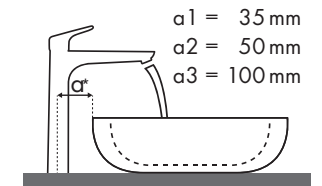

Magyarázat