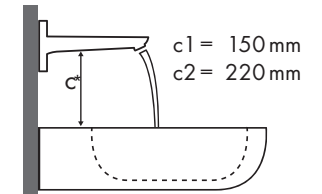

Magyarázat