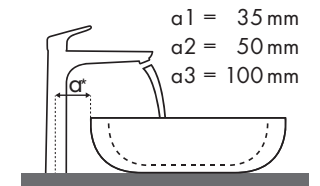

Magyarázat