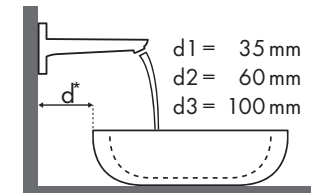

Magyarázat