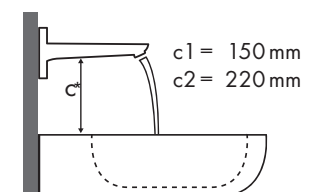

Magyarázat

Melyik Hansgrohe csaptelep melyik mosdótálhoz illik?

Duravit

Vero																																
	●	●	●	○	●	○	●	○	●	○	●	○	●	○	●	○	●	○	●	○	●	○	●	○	●	○	●	○	●	○	●	○
PuraVida	#070225.00	#070350.08	#070350.09	#070350.00	#033048.00	#033048.22	#045260.00	#045260.60	#031555.00	#031555.60	#032985.00	#032985.60	#032910.00	#032910.60	#032912.00	#032912.60	#045460.00	#045460.27	#045460.60	#045460.28	#045460.41	#045460.70	#045480.00	#045480.27	#045480.60	#045480.28	#045410.27	#045410.28	#045412.00	#045412.60	#045550.00	#045560.00
PuraVida 100	#15075000	#15075400	✓	✓	✓																											
PuraVida 110	#15132000	#15132400	✓	✓	✓																											
PuraVida 110	#15070000	#15070400	✓	✓	✓	✓ ^{b1}	✓	✓	✓	✓	✓	✓	✓	✓	✓	✓	✓	✓	✓	✓	✓	✓	✓	✓	✓	✓	✓	✓	✓	✓		
PuraVida 110	#15074000	#15074400	✓	✓	✓	✓ ^{b1}	✓	✓	✓	✓	✓	✓	✓	✓	✓	✓	✓	✓	✓	✓	✓	✓	✓	✓	✓	✓	✓	✓	✓	✓		
PuraVida 200	#15081000	#15081400				✓ ^{b1}	✓	✓	✓	✓	✓	✓	✓	✓	✓	✓	✓	✓	✓	✓	✓	✓	✓	✓	✓	✓	✓	✓ ^{a1}	✓ ^{a1}			
PuraVida 240	#15072000	#15072400					✓	✓	✓	✓	✓	✓	✓	✓	✓	✓	✓	✓	✓	✓	✓	✓	✓	✓	✓	✓	✓	✓	✓ ^{a2}	✓ ^{a2}		
PuraVida 165 mm	#15084000	#15084400				✓ ^{c1} _{e2}	✓ ^{c1}	✓ ^{c1}	✓ ^{c1}	✓ ^{c1}	✓ ^{c1}	✓ ^{c1}	✓ ^{c1}	✓ ^{c1}	✓ ^{c1}	✓ ^{c1}	✓ ^{c1}	✓ ^{c1}	✓ ^{c1}	✓ ^{c1}	✓ ^{c1}	✓ ^{c1}	✓ ^{c1}	✓ ^{c1}	✓ ^{c1}	✓ ^{c1}	✓ ^{c1}	✓ ^{c1} _{d2}	✓ ^{c1} _{d2}			
PuraVida 225 mm	#15085000	#15085400				✓ ^{c1} _{e2}	✓ ^{c1}	✓ ^{c1}	✓ ^{c1}	✓ ^{c1}	✓ ^{c1}	✓ ^{c1}	✓ ^{c1}	✓ ^{c1}	✓ ^{c1}	✓ ^{c1}	✓ ^{c1}	✓ ^{c1}	✓ ^{c1}	✓ ^{c1}	✓ ^{c1}	✓ ^{c1}	✓ ^{c1}	✓ ^{c1}	✓ ^{c1}	✓ ^{c1}	✓ ^{c1}	✓ ^{c1} _{d3}	✓ ^{c1} _{d3}			

Magyarázat

✓ = Ajánlott kombinációk | ● = A csaptelep számára van egy luk a kerámián | ○ = A csaptelep számára meg van jelölve egy luk a kerámián | ⊗ = A csaptelep számára nincsen luk a kerámián

Melyik Hansgrohe csaptelep melyik mosdótálhoz illik?