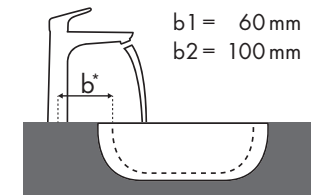

Magyarázat