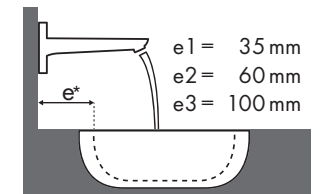

Magyarázat