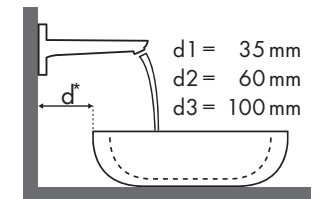

Magyarázat