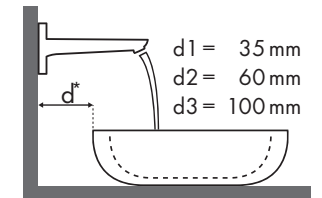

Magyarázat