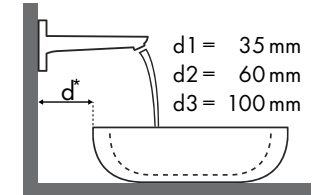

Magyarázat