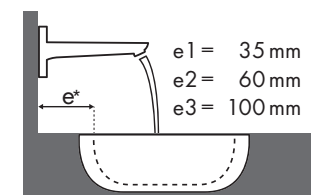

Magyarázat

* = A csaptelep kijelölt helyével nem rendelkező mosdótálak külön rendelhetők

✓ = Ajánlott kombinációk | ● = A csaptelep számára van egy luk a kerámián | ○ = A csaptelep számára meg van jelölve egy luk a kerámián | ⊗ = A csaptelep számára nincsen luk a kerámián