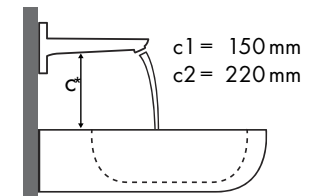

Magyarázat