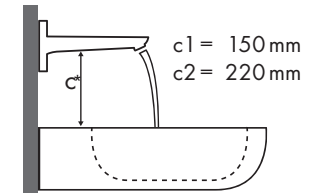

Magyarázat