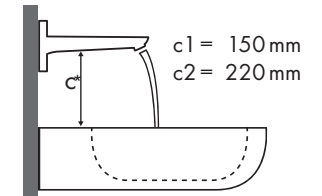

Magyarázat