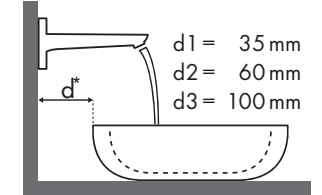

Magyarázat