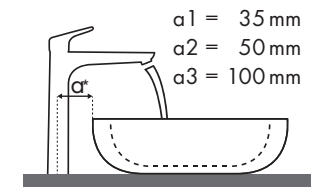

Magyarázat