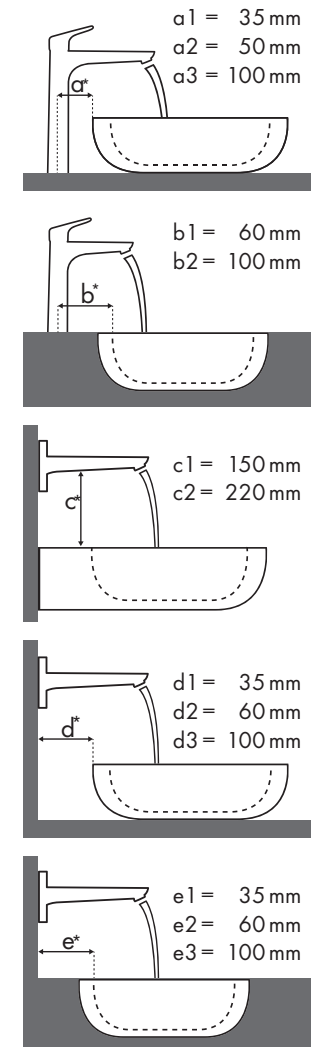

Magyarázat