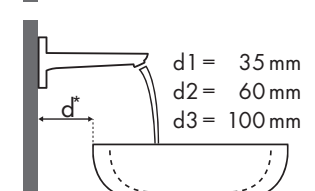

Magyarázat

Melyik Hansgrohe csaptelep melyik mosdótálhoz illik?

Duravit

Vero																																
	●	●	●	○	●	○	●	○	●	○	●	○	●	○	●	○	●	○	●	○	●	○	●	○	●	○	●	○	●	○	●	○
PuraVida	#070225.00	#070350.08	#070350.09	#070350.00	#033048.00	#033048.22	#045260.00	#045260.60	#031555.00	#031555.60	#032985.00	#032985.60	#032910.00	#032910.60	#032912.00	#032912.60	#045460.00	#045460.27	#045460.60	#045460.28	#045460.41	#045460.70	#045480.00	#045480.27	#045480.60	#045480.28	#045410.27	#045410.28	#045412.00	#045412.60	#045550.00	#045560.00
PuraVida 100	#15075000	#15075400	✓	✓	✓																											
PuraVida 110	#15132000	#15132400	✓	✓	✓																											
PuraVida 110	#15070000	#15070400	✓	✓	✓	✓ ^{b1}	✓	✓	✓	✓	✓	✓	✓	✓	✓	✓	✓	✓	✓	✓	✓	✓	✓	✓	✓	✓	✓	✓	✓	✓		
PuraVida 110	#15074000	#15074400	✓	✓	✓	✓ ^{b1}	✓	✓	✓	✓	✓	✓	✓	✓	✓	✓	✓	✓	✓	✓	✓	✓	✓	✓	✓	✓	✓	✓	✓	✓		
PuraVida 200	#15081000	#15081400				✓ ^{b1}	✓	✓	✓	✓	✓	✓	✓	✓	✓	✓	✓	✓	✓	✓	✓	✓	✓	✓	✓	✓	✓	✓ ^{a1}	✓ ^{a1}			
PuraVida 240	#15072000	#15072400					✓	✓	✓	✓	✓	✓	✓	✓	✓	✓	✓	✓	✓	✓	✓	✓	✓	✓	✓	✓	✓	✓	✓ ^{a2}	✓ ^{a2}		
PuraVida 165 mm	#15084000	#15084400				✓ ^{c1} _{e2}	✓ ^{c1}	✓ ^{c1}	✓ ^{c1}	✓ ^{c1}	✓ ^{c1}	✓ ^{c1}	✓ ^{c1}	✓ ^{c1}	✓ ^{c1}	✓ ^{c1}	✓ ^{c1}	✓ ^{c1}	✓ ^{c1}	✓ ^{c1}	✓ ^{c1}	✓ ^{c1}	✓ ^{c1}	✓ ^{c1}	✓ ^{c1}	✓ ^{c1}	✓ ^{c1}	✓ ^{c1} _{d2}	✓ ^{c1} _{d2}			
PuraVida 225 mm	#15085000	#15085400				✓ ^{c1} _{e2}	✓ ^{c1}	✓ ^{c1}	✓ ^{c1}	✓ ^{c1}	✓ ^{c1}	✓ ^{c1}	✓ ^{c1}	✓ ^{c1}	✓ ^{c1}	✓ ^{c1}	✓ ^{c1}	✓ ^{c1}	✓ ^{c1}	✓ ^{c1}	✓ ^{c1}	✓ ^{c1}	✓ ^{c1}	✓ ^{c1}	✓ ^{c1}	✓ ^{c1}	✓ ^{c1}	✓ ^{c1} _{d3}	✓ ^{c1} _{d3}			

Magyarázat

✓ = Ajánlott kombinációk | ● = A csaptelep számára van egy luk a kerámián | ○ = A csaptelep számára meg van jelölve egy luk a kerámián | ⊗ = A csaptelep számára nincsen luk a kerámián

Melyik Hansgrohe csaptelep melyik mosdótálhoz illik?