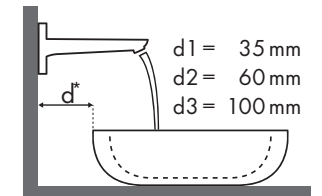

Magyarázat