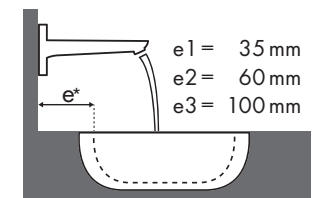

Magyarázat