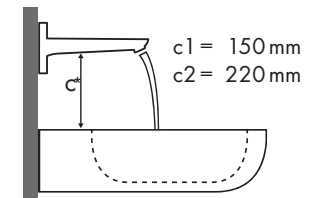

Magyarázat