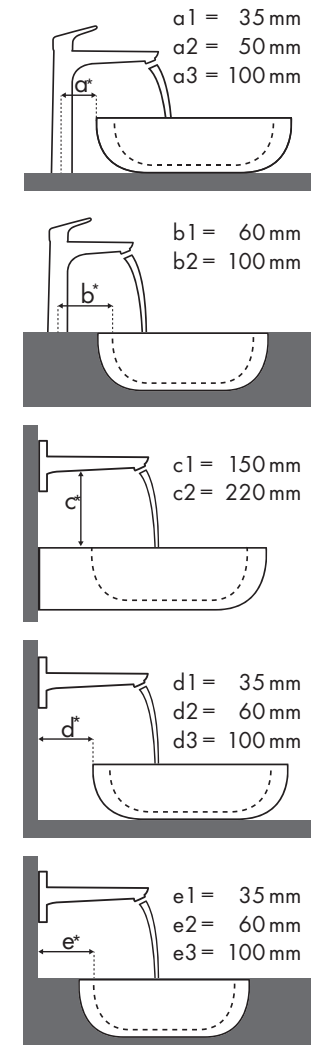

Legend

a1 = 35 mm
a2 = 50 mm
a3 = 100 mm

b1 = 60 mm
b2 = 100 mm

c1 = 150 mm
c2 = 220 mm

d1 = 35 mm
d2 = 60 mm
d3 = 100 mm

e1 = 35 mm
e2 = 60 mm
e3 = 100 mm

✓ = Recommended combination | ● = Taphole pushed through | ○ = Prepared taphole | ⊗ = without taphole

Melyik Hansgrohe csaptelep melyik mosdótálhoz illik?

Burgbad

Crono 1.0									
		810 x 500		1210 x 500		1610 x 500		2010 x 500	
		●	⊗	●	⊗	●	⊗	●	⊗
PuraVida		# MES8065	# MES8065*	# MES1265	# MES1266	# MES1265*	# MES1266*	# MES1665	# MES1665*
PuraVida 110 	#15070000 #15070400	✓		✓		✓		✓	
PuraVida 225 mm 	#15085000 #15085400		✓c1		✓c1		✓c1		✓c1

Burgbad

Max 1					
		710 x 385		906 x 506	
		⊗	●	⊗	●
PuraVida		# KBAF070	# SELT070	# KBAC091	# SELR091
PuraVida 110 	#15074000 #15074400				✓
PuraVida 200 	#15081000 #15081400		✓a2		
PuraVida 240 	#15072000 #15072400 #15066000 #15066400		✓a2		
PuraVida 165 mm 	#15084000 #15084400		✓c1 d2		
PuraVida 225 mm 	#15085000 #15085400		✓c1 d2		

Burgbad

Sinea			
		1210 x 490	
		●	⊗
PuraVida		# WTU121E	# WTU121E*
PuraVida 110 	#15074000 #15074400	✓	
PuraVida 165 mm 	#15084000 #15084400		✓c1
PuraVida 225 mm 	#15085000 #15085400		✓c1

Magyarázat

Melyik Hansgrohe csaptelep melyik mosdótálhoz illik?