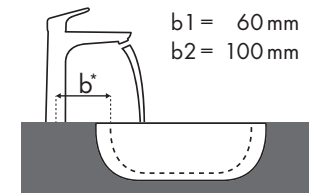

Magyarázat