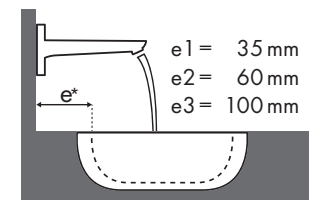

Magyarázat