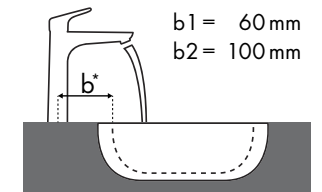

Magyarázat