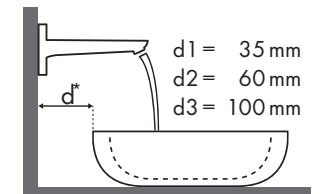

Magyarázat

* = A csaptelep kijelölt helyével nem rendelkező mosdótálak külön rendelhetők

✓ = Ajánlott kombinációk | ● = A csaptelep számára van egy luk a kerámián | ○ = A csaptelep számára meg van jelölve egy luk a kerámián | ⊗ = A csaptelep számára nincsen luk a kerámián