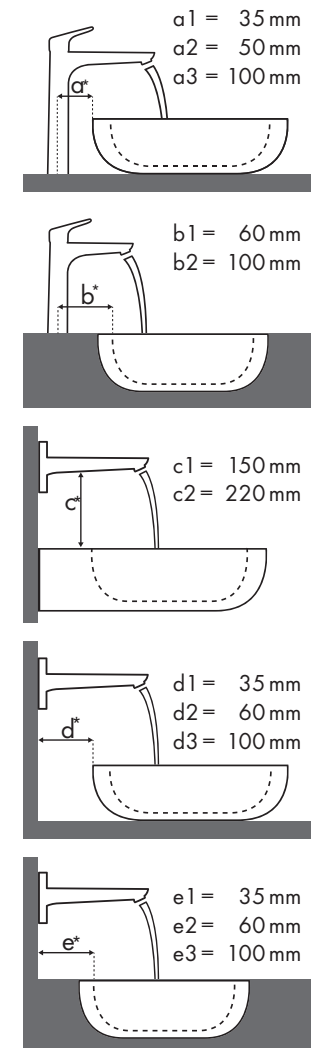

¿Qué grifería Hansgrohe va con cada lavabo?

Keramag

iCon							
		500 x 485	600 x 485	750 x 485	900 x 485		
		● # 124050 # 124150	● # 124060 ○ # 124063	● # 124075	● # 124090 # 124190 # 124195 ○ # 124093		
PuraVida							
	#15075000 #15075400	✓	✓	✓			
	#15132000 #15132400	✓	✓	✓			
	#15070000 #15070400 #15074000 #15074400	✓	✓	✓	✓		
	#15081000 #15081400		✓	✓	✓		
		#15072000 #15072400 #15066000 #15066400				✓	
			#15084000 #15084400		✓^{c1}		✓^{c1}
	#15085000 #15085400		✓^{c1}		✓^{c1}		

Keramag

Silk						
		400 x 295	600 x 470	570 x 427	1000 x 470	
		● # 121640	● # 121660	● # 121650 # 121655	● # 121600 ○ # 121625	
PuraVida						
	#15075000 #15075400					
	#15132000 #15132400	✓				
	#15070000 #15070400	✓	✓	✓	✓	
	#15074000 #15074400		✓		✓	
	#15081000 #15081400			✓	✓	
		#15084000 #15084400				✓^{c1}
		#15085000 #15085400				✓^{c1}

Leyenda