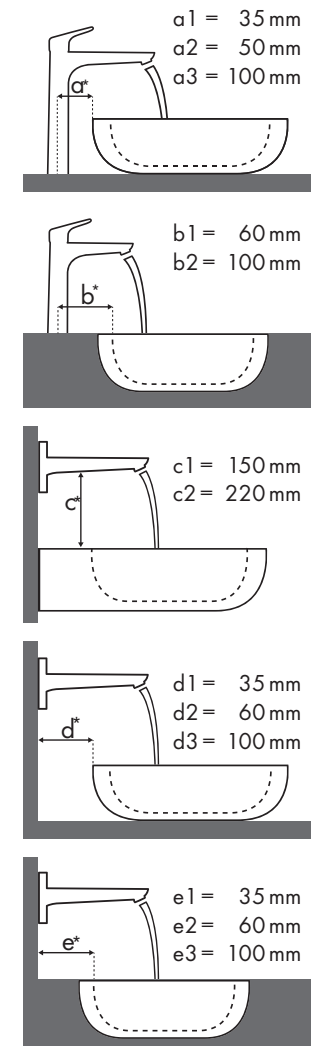

¿Qué grifería Hansgrohe va con cada lavabo?

Laufen

Pro																					
		450 x 340				525 x 400	625 x 400	600 x 380				850 x 480	1050 x 480	600 x 400							
		●	○	●	⊗	⊗	⊗	●	●	⊗	⊗	●	○	●	○	⊗					
PuraVida		#811951/104	#811952/104	#811951/156	#811951/109	#811952/109	#811951/142	#811961/109	#811961/155	#811969/109	#811969/155	#812953/104	#812953/156	#812953/109	#812953/142	#813956/104	#813956/109	#813958/104	#813958/109	#816952/112	
PuraVida 100 	#15075000 #15075400	✓	✓							✓	✓										
	#15132000 #15132400	✓	✓							✓	✓										
PuraVida 110 	#15070000 #15070400	✓	✓			✓^{b1}	✓^{b1}	✓	✓			✓		✓							
	#15074000 #15074400	✓				✓^{b1}	✓^{b1}	✓				✓									
PuraVida 200 	#15081000 #15081400					✓^{b1}	✓^{b1}	✓				✓		✓							✓^{a2}
	#15072000 #15072400 #15066000 #15066400					✓^{b1}	✓^{b1}					✓		✓							✓^{a2}
PuraVida 165 mm 	#15084000 #15084400			✓^{c1}	✓^{c1}	✓^{c1}	✓^{e2}	✓^{c1}	✓^{e2}			✓^{c1}	✓^{c1}	✓^{c1}	✓^{c1}	✓^{c1}	✓^{c1}	✓^{c1}	✓^{c1}	✓^{c1}	✓^{d2}
	#15085000 #15085400			✓^{c1}	✓^{c1}	✓^{c1}	✓^{e2}	✓^{c1}	✓^{e2}			✓^{c1}	✓^{c1}	✓^{c1}	✓^{c1}	✓^{c1}	✓^{c1}	✓^{c1}	✓^{c1}	✓^{c1}	✓^{d2}

Legenda