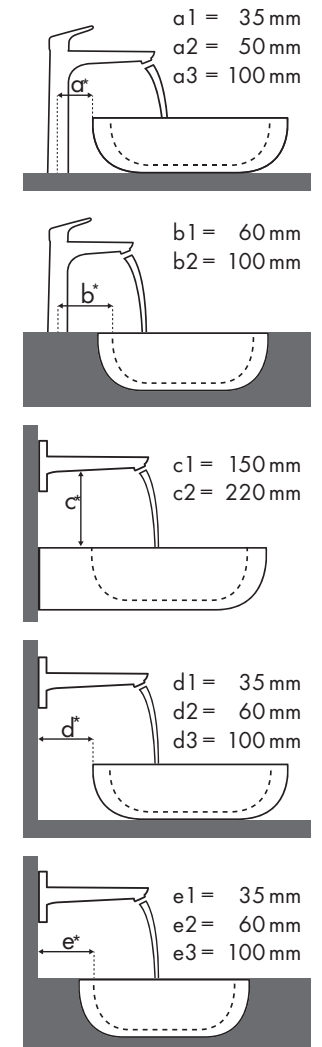

¿Qué grifería Hansgrohe va con cada lavabo?

Duravit

New Darling							
		470 x 345	600 x 520	650 x 540	470 x 470	830 x 545	1030 x 545
		● # 073147.00	● # 262160.00	● # 262165.00	● # 049747.00	● # 049983.00	● # 049910.00
PuraVida							
PuraVida 100	# 15075000	✓					
	# 15075400	✓					
PuraVida 110	# 15132000	✓					
	# 15132400	✓					
	# 15070000	✓	✓	✓	✓	✓	✓
	# 15070400	✓	✓	✓	✓	✓	✓
PuraVida 200	# 15074000	✓	✓	✓	✓	✓	✓
	# 15074400	✓	✓	✓	✓	✓	✓
	# 15081000		✓	✓	✓	✓	✓
PuraVida 240	# 15081400		✓	✓	✓	✓	✓
	# 15072000		✓	✓		✓	✓
	# 15072400		✓	✓		✓	✓
	# 15066000		✓	✓		✓	✓
# 15066400		✓	✓		✓	✓	

Legenda