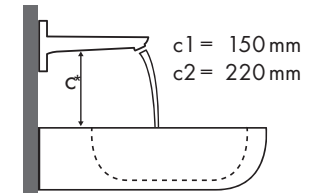

¿Qué grifería Hansgrohe va con cada lavabo?

Duravit

PuraVida									
		500 x 420	500 x 420	600 x 465	600 x 465	700 x 500	700 x 500	700 x 420	700 x 450
		●	●	●	●	●	●	⊗	⊗
PuraVida		# 072150.00	# 072050.00	# 270060.00	# 270160.00	# 270070.00	# 270170.00	# 037070.00	# 036970.00
PuraVida 100 	# 15075000	✓	✓	✓	✓	✓	✓		
	# 15075400	✓	✓	✓	✓	✓	✓		
PuraVida 110 	# 15132000	✓	✓	✓	✓	✓	✓		
	# 15132400	✓	✓	✓	✓	✓	✓		
PuraVida 110 	# 15070000								
	# 15070400	✓	✓	✓	✓	✓	✓		
	# 15074000	✓	✓	✓	✓	✓	✓		
	# 15074400	✓	✓	✓	✓	✓	✓		
PuraVida 200 	# 15081000	✓	✓	✓	✓	✓	✓	✓_{a2}	✓_{a1}
	# 15081400	✓	✓	✓	✓	✓	✓	✓_{a2}	✓_{a1}
PuraVida 240 	# 15072000								
	# 15072400					✓	✓	✓_{a2}	✓_{a2}
	# 15066000					✓	✓	✓_{a2}	✓_{a2}
	# 15066400					✓	✓	✓_{a2}	✓_{a2}
PuraVida 165 mm 	# 15084000							✓_{c1} ✓_{d2}	✓_{c1} ✓_{d2}
	# 15084400							✓_{c1} ✓_{d2}	✓_{c1} ✓_{d2}
PuraVida 225 mm 	# 15085000							✓_{c1} ✓_{d2}	✓_{c1} ✓_{d2}
	# 15085400							✓_{c1} ✓_{d2}	✓_{c1} ✓_{d2}

Leyenda