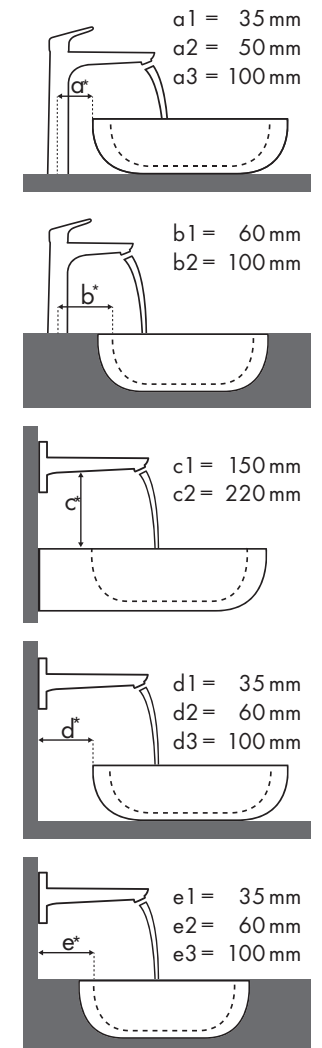

¿Qué grifería Hansgrohe va con cada lavabo?

Duravit

Vero																														
	250 x 450	500 x 250	485 x 315	595 x 465	550 x 465	850 x 490	1050 x 490	1250 x 490	600 x 470	800 x 470	1000 x 470	1200 x 470	500 x 380	600 x 380	●	●	○	⊗	●	●	○	⊗	●	●	○	⊗	●	●	○	⊗
PuraVida	# 070225.00	# 070350.08 # 070350.09	# 070350.00	⊗	⊗	●	⊗	●	⊗	●	⊗	●	⊗	●	⊗	●	⊗	●	⊗	●	⊗	●	⊗	●	⊗	●	⊗	●	⊗	
PuraVida 100	# 15075000 # 15075400	✓	✓	✓																										
	# 15132000 # 15132400	✓	✓	✓																										
PuraVida 110	# 15070000 # 15070400	✓	✓	✓	✓^{b1}	✓	✓	✓	✓	✓	✓	✓	✓	✓	✓	✓	✓	✓	✓	✓	✓	✓	✓	✓	✓	✓	✓	✓	✓	
	# 15074000 # 15074400	✓	✓	✓	✓^{b1}	✓	✓	✓	✓	✓	✓	✓	✓	✓	✓	✓	✓	✓	✓	✓	✓	✓	✓	✓	✓	✓	✓	✓	✓	
PuraVida 200	# 15081000 # 15081400				✓^{b1}	✓	✓	✓	✓	✓	✓	✓	✓	✓	✓	✓	✓	✓	✓	✓	✓	✓	✓	✓	✓^{a1}	✓^{a1}				
PuraVida 240	# 15072000 # 15072400 # 15066000 # 15066400				✓	✓	✓	✓	✓	✓	✓	✓	✓	✓	✓	✓	✓	✓	✓	✓	✓	✓	✓	✓	✓	✓^{a2}	✓^{a2}			
PuraVida 165 mm	# 15084000 # 15084400				✓^{c1}_{e2}	✓^{c1}	✓^{c1}	✓^{c1}	✓^{c1}	✓^{c1}	✓^{c1}	✓^{c1}	✓^{c1}	✓^{c1}	✓^{c1}	✓^{c1}	✓^{c1}	✓^{c1}	✓^{c1}	✓^{c1}	✓^{c1}	✓^{c1}	✓^{c1}	✓^{c1}	✓^{c1}	✓^{c1}	✓^{c1}	✓^{c1}	✓^{c1}	
PuraVida 225 mm	# 15085000 # 15085400				✓^{c1}_{e2}	✓^{c1}	✓^{c1}	✓^{c1}	✓^{c1}	✓^{c1}	✓^{c1}	✓^{c1}	✓^{c1}	✓^{c1}	✓^{c1}	✓^{c1}	✓^{c1}	✓^{c1}	✓^{c1}	✓^{c1}	✓^{c1}	✓^{c1}	✓^{c1}	✓^{c1}	✓^{c1}	✓^{c1}	✓^{c1}	✓^{c1}	✓^{c1}	

Legenda