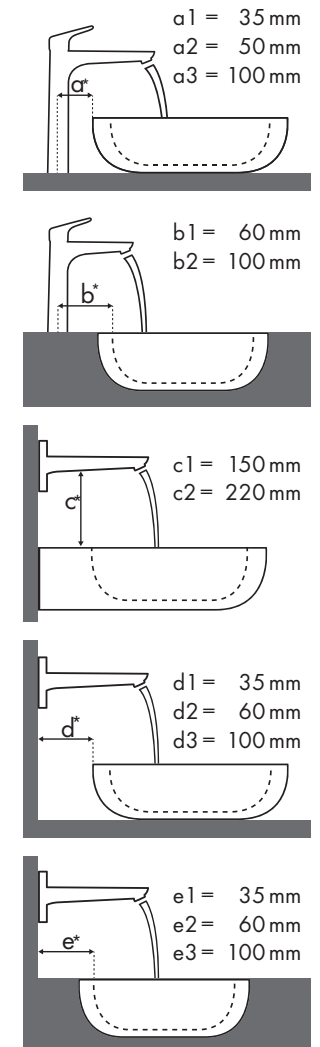

¿Qué grifería Hansgrohe va con cada lavabo?

Keramag

Xeno		400 x 230		600 x 475	600 x 475	1200 x 475	1200 x 475	
		●	●	●	●	●	⊗	
		#126240	#126245	#126260	#126560	#126220	#126221	#126225
PuraVida								
PuraVida 100 	#15075000 #15075400	✓	✓	✓	✓		✓	
	#15132000 #15132400	✓	✓	✓	✓			
PuraVida 110 	#15070000 #15070400	✓	✓	✓	✓	✓	✓	
PuraVida 200 	#15081000 #15081400			✓	✓	✓	✓	
PuraVida 240 	#15072000 #15072400 #15066000 #15066400			✓	✓	✓	✓	
PuraVida 165mm 	#15084000 #15084400					✓^{c1}		
PuraVida 225mm 	#15085000 #15085400					✓^{c1}		

Keramag

My Day		400 x 280		650 x 480	800 x 480	600 x 400
		●	●	●	●	●
		#125540	#125440	#125465	#125480	#245460
PuraVida						
PuraVida 100 	#15075000 #15075400	✓	✓	✓	✓	
	#15132000 #15132400	✓	✓	✓	✓	
PuraVida 110 	#15070000 #15070400	✓	✓	✓	✓	
	#15074000 #15074400	✓	✓	✓		
PuraVida 200 	#15081000 #15081400			✓	✓	✓^{a2}
PuraVida 240 	#15072000 #15072400 #15066000 #15066400				✓	✓^{a2}
PuraVida 165mm 	#15084000 #15084400					✓^{c1} ✓^{d2}
PuraVida 225mm 	#15085000 #15085400					✓^{c1} ✓^{d3}

Legenda