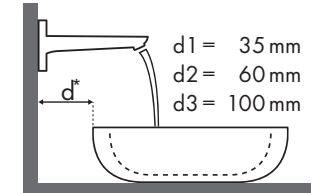

¿Qué grifería Hansgrohe va con cada lavabo?

Duravit

PuraVida									
		500 x 420	500 x 420	600 x 465	600 x 465	700 x 500	700 x 500	700 x 420	700 x 450
		●	●	●	●	●	●	⊗	⊗
PuraVida		# 072150.00	# 072050.00	# 270060.00	# 270160.00	# 270070.00	# 270170.00	# 037070.00	# 036970.00
PuraVida 100 	# 15075000	✓	✓	✓	✓	✓	✓		
	# 15075400	✓	✓	✓	✓	✓	✓		
PuraVida 110 	# 15132000	✓	✓	✓	✓	✓	✓		
	# 15132400	✓	✓	✓	✓	✓	✓		
PuraVida 110 	# 15070000								
	# 15070400	✓	✓	✓	✓	✓	✓		
	# 15074000	✓	✓	✓	✓	✓	✓		
	# 15074400	✓	✓	✓	✓	✓	✓		
PuraVida 200 	# 15081000	✓	✓	✓	✓	✓	✓	✓_{a2}	✓_{a1}
	# 15081400	✓	✓	✓	✓	✓	✓	✓_{a2}	✓_{a1}
PuraVida 240 	# 15072000								
	# 15072400					✓	✓	✓_{a2}	✓_{a2}
	# 15066000					✓	✓	✓_{a2}	✓_{a2}
	# 15066400					✓	✓	✓_{a2}	✓_{a2}
PuraVida 165 mm 	# 15084000							✓_{c1} ✓_{d2}	✓_{c1} ✓_{d2}
	# 15084400							✓_{c1} ✓_{d2}	✓_{c1} ✓_{d2}
PuraVida 225 mm 	# 15085000							✓_{c1} ✓_{d2}	✓_{c1} ✓_{d2}
	# 15085400							✓_{c1} ✓_{d2}	✓_{c1} ✓_{d2}

Leyenda