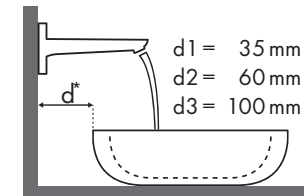

Která baterie Hansgrohe se hodí ke kterému umyvadlu?

Ideal Standard

Moments				
		500 x 375	650 x 515	900 x 515
		●	●	●
PuraVida		#K0718 xx	#K0717 xx	#K0715 xx
PuraVida 110 	#15074000 #15074400	✓	✓	✓

Ideal Standard

SimplyU					
		500 x 500	500 x 650	550 x 350	
		●	●	○	⊗
PuraVida		#T0997 xx	#T0156 xx	#T0129 xx	#T0126 xx
PuraVida 110 	#15074000 #15074400	✓	✓		
PuraVida 200 	#15081000 #15081400				✓^{a2}
PuraVida 240 	#15072000 #15072400 #15066000 #15066400				✓^{a2}
PuraVida 165 mm 	#15084000 #15084400			✓^{c1}	✓^{d1}
PuraVida 225 mm 	#15085000 #15085400			✓^{c1}	✓^{d3}

Legenda