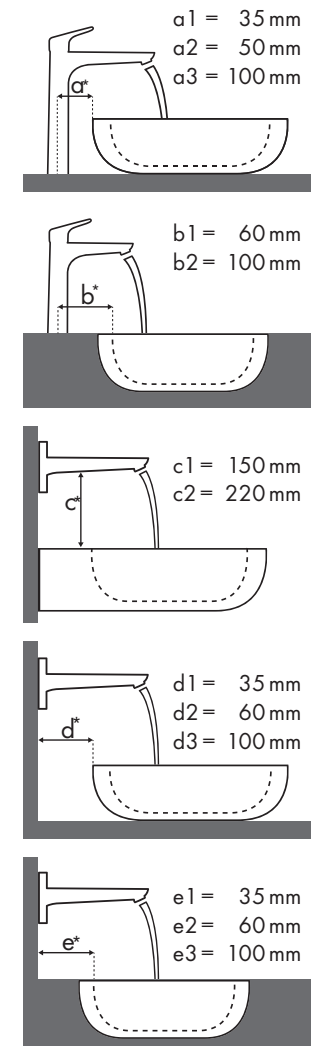

Která baterie Hansgrohe se hodí ke kterému umyvadlu?

Keramag

Xeno						
		400 x 230	600 x 475	600 x 475	1200 x 475	1200 x 475
		● #126240	● #126245	● #126260	● #126560	● #126220 ○ #126221 ● #126225
PuraVida						
	#15075000 #15075400	✓	✓	✓	✓	
	#15132000 #15132400	✓	✓	✓	✓	
	#15070000 #15070400	✓	✓	✓	✓	✓
	#15081000 #15081400		✓	✓	✓	✓
	#15072000 #15072400 #15066000 #15066400		✓	✓	✓	✓
	#15084000 #15084400					✓^{c1}
	#15085000 #15085400					✓^{c1}

Keramag

My Day					
		400 x 280	650 x 480	800 x 480	600 x 400
		● #125540	● #125440	● #125465	● #125480 ● #245460
PuraVida					
	#15075000 #15075400	✓	✓	✓	✓
	#15132000 #15132400	✓	✓	✓	✓
	#15070000 #15070400	✓	✓	✓	✓
	#15074000 #15074400	✓	✓	✓	
	#15081000 #15081400		✓	✓	✓^{a2}
	#15072000 #15072400 #15066000 #15066400			✓	✓^{a2}
	#15084000 #15084400				✓^{c1} ✓^{d2}
	#15085000 #15085400				✓^{c1} ✓^{d3}

Legenda