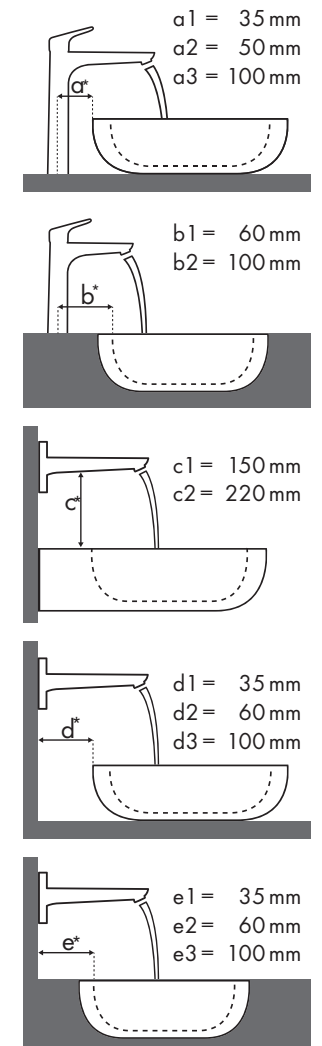

Která baterie Hansgrohe se hodí ke kterému umyvadlu?

Keromag

iCon					
		500 x 485	600 x 485	750 x 485	900 x 485
		● # 124050 # 124150	● # 124060 ⊗ # 124063	● # 124075	● # 124090 # 124190 # 124195 ⊗ # 124093
PuraVida					
	#15075000 #15075400 #15132000 #15132400	✓ ✓	✓ ✓	✓ ✓	
	#15070000 #15070400 #15074000 #15074400	✓ ✓	✓ ✓	✓ ✓	✓
	#15081000 #15081400		✓	✓	✓
	#15072000 #15072400 #15066000 #15066400				✓
	#15084000 #15084400		✓^{c1}		✓^{c1}
	#15085000 #15085400		✓^{c1}		✓^{c1}

Keromag

Silk									
		400 x 295	600 x 470	570 x 427	1000 x 470				
		● # 121640	● # 121660	● # 121650 # 121655	● # 121600 ⊗ # 121625				
PuraVida									
	#15075000 #15075400 #15132000 #15132400			✓ ✓					
	#15070000 #15070400 #15074000 #15074400	✓ ✓	✓ ✓	✓ ✓	✓ ✓				
	#15081000 #15081400		✓	✓	✓				
	#15084000 #15084400				✓^{c1}				
	#15085000 #15085400				✓^{c1}				

Legenda