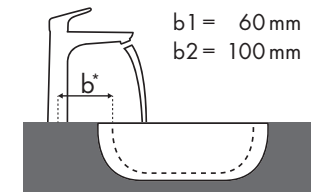

Legenda

✓ = Doporučená kombinace | ● = S předpřipraveným otvorem na baterii | ○ = S vytvořeným otvorem na baterii | ⊗ = Bez otvoru na baterii