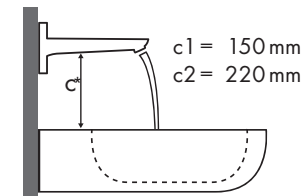

Která baterie Hansgrohe se hodí ke kterému umyvadlu?

Ideal Standard

Moments				
		500 x 375	650 x 515	900 x 515
		●	●	●
PuraVida		#K0718 xx	#K0717 xx	#K0715 xx
PuraVida 110 	#15074000 #15074400	✓	✓	✓

Ideal Standard

SimplyU					
		500 x 500	500 x 650	550 x 350	
		●	●	○	⊗
PuraVida		#T0997 xx	#T0156 xx	#T0129 xx	#T0126 xx
PuraVida 110 	#15074000 #15074400	✓	✓		
PuraVida 200 	#15081000 #15081400				✓^{a2}
PuraVida 240 	#15072000 #15072400 #15066000 #15066400				✓^{a2}
PuraVida 165 mm 	#15084000 #15084400			✓^{c1}	✓^{d1}
PuraVida 225 mm 	#15085000 #15085400			✓^{c1}	✓^{d3}

Legenda