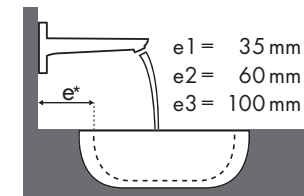

Která baterie Hansgrohe se hodí ke kterému umyvadlu?

Ideal Standard

Moments				
		500 x 375	650 x 515	900 x 515
		●	●	●
PuraVida		#K0718 xx	#K0717 xx	#K0715 xx
PuraVida 110 	#15074000 #15074400	✓	✓	✓

Ideal Standard

SimplyU					
		500 x 500	500 x 650	550 x 350	
		●	●	○	⊗
PuraVida		#T0997 xx	#T0156 xx	#T0129 xx	#T0126 xx
PuraVida 110 	#15074000 #15074400	✓	✓		
PuraVida 200 	#15081000 #15081400				✓^{a2}
PuraVida 240 	#15072000 #15072400 #15066000 #15066400				✓^{a2}
PuraVida 165 mm 	#15084000 #15084400			✓^{c1}	✓^{d1}
PuraVida 225 mm 	#15085000 #15085400			✓^{c1}	✓^{d3}

Legenda