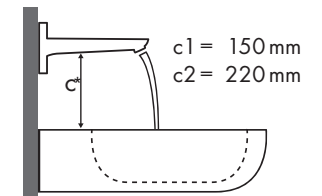

Legenda

✓ = Doporučená kombinace | ● = S předpřipraveným otvorem na baterii | ○ = S vytvořeným otvorem na baterii | ⊗ = Bez otvoru na baterii