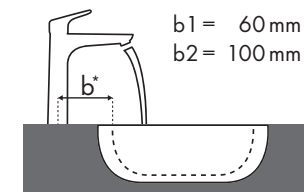

Která baterie Hansgrohe se hodí ke kterému umyvadlu?

Ideal Standard

Moments				
		500 x 375	650 x 515	900 x 515
		●	●	●
PuraVida		#K0718 xx	#K0717 xx	#K0715 xx
PuraVida 110 	#15074000 #15074400	✓	✓	✓

Ideal Standard

SimplyU					
		500 x 500	500 x 650	550 x 350	
		●	●	○	⊗
PuraVida		#T0997 xx	#T0156 xx	#T0129 xx	#T0126 xx
PuraVida 110 	#15074000 #15074400	✓	✓		
PuraVida 200 	#15081000 #15081400				✓^{a2}
PuraVida 240 	#15072000 #15072400 #15066000 #15066400				✓^{a2}
PuraVida 165 mm 	#15084000 #15084400			✓^{c1}	✓^{d1}
PuraVida 225 mm 	#15085000 #15085400			✓^{c1}	✓^{d3}

Legenda