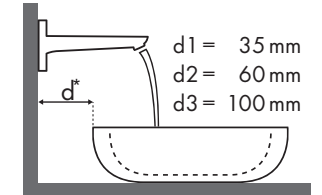

Legenda

✓ = Doporučená kombinace | ● = S předpřipraveným otvorem na baterii | ○ = S vytvořeným otvorem na baterii | ⊗ = Bez otvoru na baterii