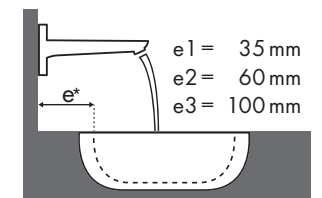

Legenda

✓ = Doporučená kombinace | ● = S předpřipraveným otvorem na baterii | ○ = S vytvořeným otvorem na baterii | ⊗ = Bez otvoru na baterii