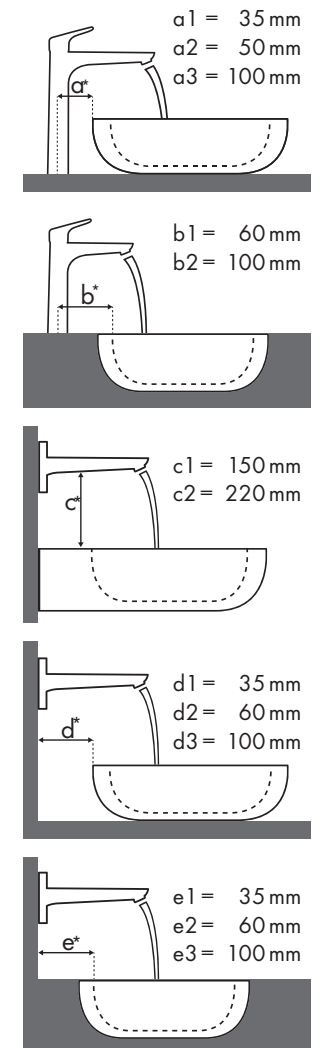

Která baterie Hansgrohe se hodí ke kterému umyvadlu?

Duravit

Vero																																
	250 x 450	500 x 250	485 x 315		595 x 465		550 x 465		850 x 490		1050 x 490		1250 x 490		600 x 470			800 x 470			1000 x 470		1200 x 470		500 x 380	600 x 380						
	●	●	●	○	⊗	●	⊗	●	⊗	●	⊗	●	⊗	●	⊗	●	⊗	●	⊗	●	⊗	●	⊗	●	⊗	●	⊗					
	#070225.00	#070350.08 #070350.09	#070350.00 ○		#033048.00 #033048.22		#045260.00 #045260.60		#031555.00 #031555.60		#032985.00 #032985.60		#032910.00 #032910.60		#032912.00 #032912.60		#045460.00 #045460.27 #045460.60 #045460.28			#045460.41 #045460.70			#045480.00 #045480.27 #045480.60 #045480.28			#045410.27 #045410.28		#045412.00 #045412.60		#045550.00	#045560.00	
PuraVida																																
PuraVida 100	#15075000 #15075400	✓	✓	✓																												
PuraVida 110	#15070000 #15070400	✓	✓	✓	✓^{b1}	✓	✓	✓	✓	✓	✓	✓	✓	✓	✓	✓	✓	✓	✓	✓	✓	✓	✓	✓	✓	✓	✓	✓	✓	✓	✓	✓
PuraVida 200	#15081000 #15081400				✓^{b1}	✓	✓	✓	✓	✓	✓	✓	✓	✓	✓	✓	✓	✓	✓	✓	✓	✓	✓	✓	✓	✓	✓	✓	✓	✓	✓	✓
PuraVida 240	#15072000 #15072400 #15066000 #15066400					✓	✓	✓	✓	✓	✓	✓	✓	✓	✓	✓	✓	✓	✓	✓	✓	✓	✓	✓	✓	✓	✓	✓	✓	✓	✓	✓
PuraVida 165 mm	#15084000 #15084400				✓^{c1}_{e2}	✓^{c1}	✓^{c1}	✓^{c1}	✓^{c1}	✓^{c1}	✓^{c1}	✓^{c1}	✓^{c1}	✓^{c1}	✓^{c1}	✓^{c1}	✓^{c1}	✓^{c1}	✓^{c1}	✓^{c1}	✓^{c1}	✓^{c1}	✓^{c1}	✓^{c1}	✓^{c1}	✓^{c1}	✓^{c1}	✓^{c1}	✓^{c1}	✓^{c1}	✓^{c1}	
PuraVida 225 mm	#15085000 #15085400				✓^{c1}_{e2}	✓^{c1}	✓^{c1}	✓^{c1}	✓^{c1}	✓^{c1}	✓^{c1}	✓^{c1}	✓^{c1}	✓^{c1}	✓^{c1}	✓^{c1}	✓^{c1}	✓^{c1}	✓^{c1}	✓^{c1}	✓^{c1}	✓^{c1}	✓^{c1}	✓^{c1}	✓^{c1}	✓^{c1}	✓^{c1}	✓^{c1}	✓^{c1}	✓^{c1}	✓^{c1}	

Legenda

✓ = Doporučená kombinace | ● = S předpřipraveným otvorem na baterii | ○ = S vytvořeným otvorem na baterii | ⊗ = Bez otvoru na baterii