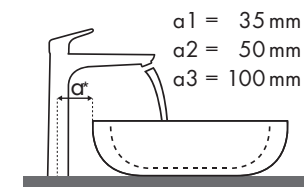

Která baterie Hansgrohe se hodí ke kterému umyvadlu?

Ideal Standard

Moments				
		500 x 375	650 x 515	900 x 515
		●	●	●
PuraVida		#K0718 xx	#K0717 xx	#K0715 xx
PuraVida 110 	#15074000 #15074400	✓	✓	✓

Ideal Standard

SimplyU					
		500 x 500	500 x 650	550 x 350	
		●	●	○	⊗
PuraVida		#T0997 xx	#T0156 xx	#T0129 xx	#T0126 xx
PuraVida 110 	#15074000 #15074400	✓	✓		
PuraVida 200 	#15081000 #15081400				✓^{a2}
PuraVida 240 	#15072000 #15072400 #15066000 #15066400				✓^{a2}
PuraVida 165 mm 	#15084000 #15084400			✓^{c1}	✓^{d1}
PuraVida 225 mm 	#15085000 #15085400			✓^{c1}	✓^{d3}

Legenda