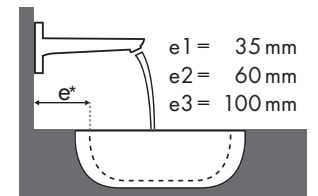

哪款汉斯格雅龙头适合哪款面盆?

Ideal Standard

Moments				
		500 x 375	650 x 515	900 x 515
		● #K0718 xx	● #K0717 xx	● #K0715 xx
PuraVida				
 普拉达 110	#15074000 #15074400	✓	✓	✓

Ideal Standard

SimplyU					
		500 x 500	500 x 650	550 x 350	
		● #T0997 xx	● #T0156 xx	○ #T0129 xx	⊗ #T0126 xx
PuraVida					
 普拉达 110	#15074000 #15074400	✓	✓		
 普拉达 200	#15081000 #15081400			✓^{a2}	
 普拉达 240	#15072000 #15072400 #15066000 #15066400			✓^{a2}	
 普拉达 165 mm	#15084000 #15084400		✓^{c1}	✓^{d1}	
 普拉达 225 mm	#15085000 #15085400		✓^{c1}	✓^{d3}	

图例