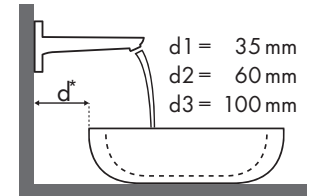

哪款汉斯格雅龙头适合哪款面盆?

Ideal Standard

Moments				
		500 x 375	650 x 515	900 x 515
		● #K0718 xx	● #K0717 xx	● #K0715 xx
PuraVida				
 普拉达 110	#15074000 #15074400	✓	✓	✓

Ideal Standard

SimplyU					
		500 x 500	500 x 650	550 x 350	
		● #T0997 xx	● #T0156 xx	○ #T0129 xx	⊗ #T0126 xx
PuraVida					
 普拉达 110	#15074000 #15074400	✓	✓		
 普拉达 200	#15081000 #15081400			✓^{a2}	
 普拉达 240	#15072000 #15072400 #15066000 #15066400			✓^{a2}	
 普拉达 165 mm	#15084000 #15084400		✓^{c1}	✓^{d1}	
 普拉达 225 mm	#15085000 #15085400		✓^{c1}	✓^{d3}	

图例