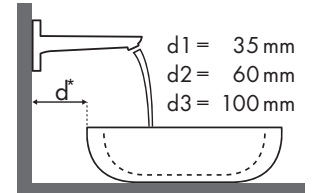

图例

✓ = 建议搭配 | ● = 穿过龙头安装孔 | ○ = 带龙头安装孔 | ⊗ = 没有龙头安装孔