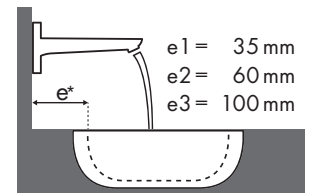

图例

✓ = 建议搭配 | ● = 穿过龙头安装孔 | ○ = 带龙头安装孔 | ⊗ = 没有龙头安装孔