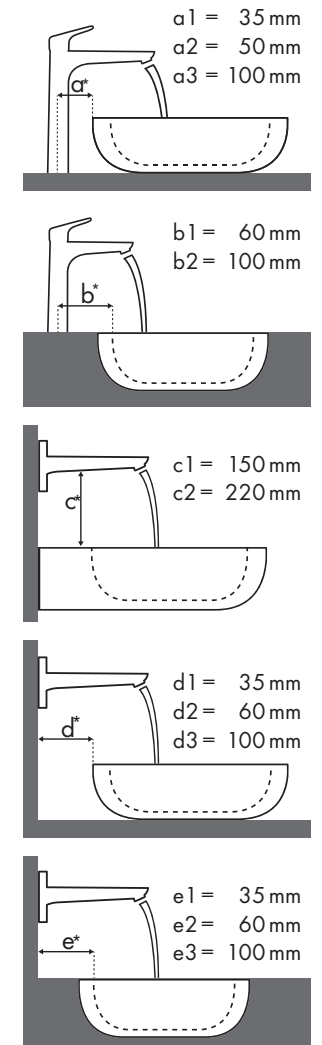

图例

✓ = 建议搭配 | ● = 穿过龙头安装孔 | ○ = 带龙头安装孔 | ⊗ = 没有龙头安装孔