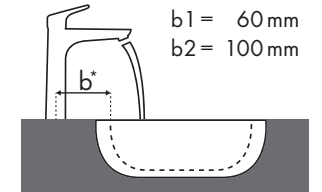

Hangi Hansgrohe bataryası hangi lavobaya uyar?

Duravit

New Darling								
		470 x 345	600 x 520	650 x 540	470 x 470	830 x 545	1030 x 545	
		● # 073147.00	● # 262160.00	● # 262165.00	● # 049747.00	● # 049983.00	● # 049910.00	
Focus								
Focus 70 	# 31730000	✓						
	# 31733000	✓						
	# 31130000	✓						
Focus 100 	# 31607000		✓	✓	✓	✓	✓	
	# 31621000		✓	✓	✓	✓	✓	
	# 31517000		✓	✓	✓	✓	✓	
Focus 190 	# 31608000		✓	✓	✓	✓	✓	
	# 31518000		✓	✓	✓	✓	✓	
Focus 240 	# 31609000		✓	✓	✓	✓	✓	
	# 31519000		✓	✓	✓	✓	✓	

Açıklama