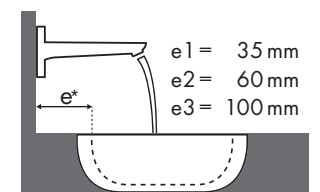

Hangi Hansgrohe bataryası hangi lavobaya uyar?

Villeroy & Boch

		Sentique				
		450 x 360	650 x 500	555 x 450		
		●	●	●	●	●
		# 5322 45 XX	# 5322 46 XX	# 5143 65 XX	# 5143 66 XX	# 5146 55 XX
Focus						
Focus 70						
	# 31730000	✓				
	# 31733000 # 31130000	✓	✓			
Focus 100						
	# 31607000 # 31621000	✓		✓		✓
	# 31517000	✓	✓	✓	✓	✓
Focus 190						
	# 31608000			✓		✓
	# 31518000			✓	✓	✓
Focus 240						
	# 31609000					✓
	# 31519000					✓

Villeroy & Boch

		Subway 2.0				
		450 x 370	500 x 400	600 x 470	650 x 490	630 x 355
		●	●	●	●	●
		# 7315 45 XX	# 7315 50 XX	# 7113 60 XX	# 7113 61 XX	# 7114 65 XX # 7114 66 XX
Focus						
Focus 70						
	# 31730000	✓	✓			
	# 31733000 # 31130000	✓	✓			
Focus 100						
	# 31607000 # 31621000	✓	✓	✓		✓
	# 31517000	✓	✓	✓	✓	✓
Focus 190						
	# 31608000			✓		✓
	# 31518000			✓	✓	✓
Focus 240						
	# 31609000			✓		
	# 31519000			✓	✓	

Açıklama