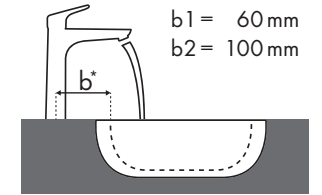

Hangi Hansgrohe bataryası hangi lavobaya uyar?

Duravit

Starck 3								
		500 x 260	490 x 365	650 x 485	700 x 490	850 x 485	1050 x 485	
		○	●	●	●	●	●	
Focus		# 075150.00	# 030249.00 # 030256.00	# 030065.00	# 030470.00	# 030480.00	# 030410.00	
Focus 70 	# 31730000	✓	✓	✓				
	# 31733000 # 31130000	✓	✓	✓				
	Focus 100 	# 31607000 # 31621000 # 31517000	✓ ✓ ✓	✓ ✓ ✓	✓ ✓ ✓	✓ ✓ ✓	✓ ✓ ✓	✓ ✓ ✓
Focus 190 	# 31608000 # 31518000		✓ ✓	✓ ✓	✓ ✓	✓ ✓	✓ ✓	
	Focus 240 	# 31609000 # 31519000		✓ ✓	✓ ✓			

Açıklama