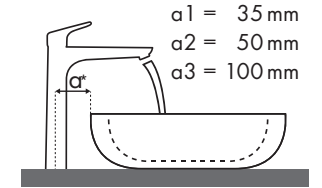

Hangi Hansgrohe bataryası hangi lavobaya uyar?

Duravit

New Darling								
		470 x 345	600 x 520	650 x 540	470 x 470	830 x 545	1030 x 545	
		● # 073147.00	● # 262160.00	● # 262165.00	● # 049747.00	● # 049983.00	● # 049910.00	
Focus								
Focus 70 	# 31730000	✓						
	# 31733000	✓						
	# 31130000	✓						
Focus 100 	# 31607000		✓	✓	✓	✓	✓	
	# 31621000		✓	✓	✓	✓	✓	
	# 31517000		✓	✓	✓	✓	✓	
Focus 190 	# 31608000		✓	✓	✓	✓	✓	
	# 31518000		✓	✓	✓	✓	✓	
Focus 240 	# 31609000		✓	✓	✓	✓	✓	
	# 31519000		✓	✓	✓	✓	✓	

Açıklama