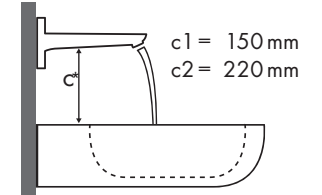

Hangi Hansgrohe bataryası hangi lavobaya uyar?

Laufen

My Life							
		470 x 380	750 x 480	750 x 530	650 x 440		
		● #815942/104	● #811946/104	● #810946/104	● #818944/104		
Focus 70		# 31730000	✓				
Focus 100		# 31607000 # 31621000	✓	✓	✓	✓	✓
Focus 190		# 31608000	✓	✓	✓	✓	✓
Focus 240		# 31609000			✓	✓	

Açıklama