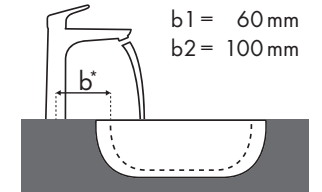

Hangi Hansgrohe bataryası hangi lavobaya uyar?

Laufen

Focus	Pro									
		450 x 340		525 x 400	625 x 400	600 x 380		850 x 480	1050 x 480	600 x 400
		● #811951/104 #811952/104	● #811951/156	⊗ #811961/109 #811961/155	⊗ #811969/109 #811969/155	● #812953/104	● #812953/156	● #813956/104	● #813958/104	⊗ #816952/112
	# 31730000	✓								
	# 31733000 # 31130000	✓	✓							
	# 31607000 # 31621000	✓		✓b1	✓b1	✓		✓	✓	
	# 31517000	✓	✓	✓b1	✓b1	✓	✓	✓	✓	
	# 31608000			✓b1	✓b1	✓		✓	✓	
	# 31518000			✓b1	✓b1	✓	✓	✓	✓	✓a2
	# 31609000			✓b1	✓b1			✓	✓	
	# 31519000			✓b1	✓b1			✓	✓	

Açıklama