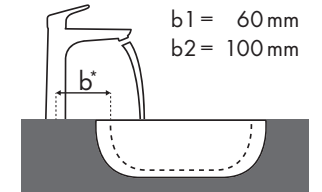

Hangi Hansgrohe bataryası hangi lavobaya uyar?

Burgbad

Crono 1.0					
		810 x 500	1210 x 500	1610 x 500	2010 x 500
		●	●	●	●
		#MES8065	#MES1265 #MES1266	#MES1665	#MDS2065
Focus					
Focus 100	 #31607000 #31621000	✓	✓	✓	✓
Focus 190	 #31608000	✓	✓	✓	✓
Focus 240	 #31609000	✓	✓	✓	✓

Burgbad

Max 1			
		710 x 385	906 x 506
		⊗	●
		#KBAF070 #SELT070	#KBAC091 #SELR091 #KBAD091 #SELS091
Focus			
Focus 100	 #31607000 #31621000		✓
Focus 190	 #31608000	✓a2	✓
Focus 240	 #31609000		✓

Burgbad

Sinea		
		1210 x 490
		●
		#WTU121E
Focus		
Focus 70	 #31730000	✓
Focus 100	 #31607000 #31621000	✓
Focus 190	 #31608000	✓

Açıklama