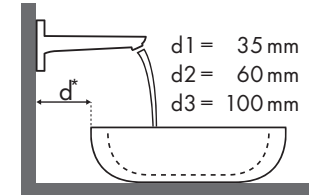

Hangi Hansgrohe bataryası hangi lavobaya uyar?

Duravit

New Darling								
		470 x 345	600 x 520	650 x 540	470 x 470	830 x 545	1030 x 545	
		● # 073147.00	● # 262160.00	● # 262165.00	● # 049747.00	● # 049983.00	● # 049910.00	
Focus								
Focus 70 	# 31730000	✓						
	# 31733000	✓						
	# 31130000	✓						
Focus 100 	# 31607000		✓	✓	✓	✓	✓	
	# 31621000		✓	✓	✓	✓	✓	
	# 31517000		✓	✓	✓	✓	✓	
Focus 190 	# 31608000		✓	✓	✓	✓	✓	
	# 31518000		✓	✓	✓	✓	✓	
Focus 240 	# 31609000		✓	✓	✓	✓	✓	
	# 31519000		✓	✓	✓	✓	✓	

Açıklama