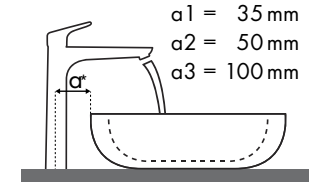

Hangi Hansgrohe bataryası hangi lavobaya uyar?

Roca

		Java 560 x 475	Selene 510 x 395	Meridian 850 x 460	Diverta 470 x 440	Diverta 750 x 440	Ibis 440 x 310	Victoria 560 x 460	Victoria 650 x 510	The Gap 600 x 470	The Gap 650 x 470	
		●	⊗	●	●	●	○	●	●	●	●	
		# 7327863000	# 7322307000	# 32724D0000	# 73271110	# 3271100000	# 3208410010	# 3253930000	# 3253910000	# 3274740000	# 3274730000	
Focus	# 31730000											
	# 31132000 # 31130000	✓					✓	✓				
	# 31733000 # 31604000	✓					✓	✓				
	Focus 100	# 31607000 # 31621000	✓	✓^{a2}	✓	✓	✓	✓	✓	✓	✓	✓
# 31517000		✓	✓^{a2}	✓	✓	✓	✓	✓	✓	✓	✓	
Focus 190	# 31608000	✓	✓^{a2}	✓	✓		✓	✓	✓	✓	✓	
	# 31518000	✓	✓^{a2}	✓	✓		✓	✓	✓	✓	✓	
Focus 240	# 31609000	✓	✓^{a2}	✓				✓	✓	✓	✓	
	# 31519000	✓	✓^{a2}	✓				✓	✓	✓	✓	

Açıklama