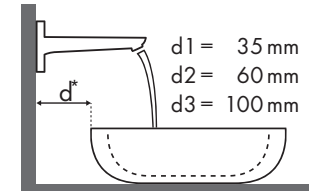

Hangi Hansgrohe bataryası hangi lavobaya uyar?

Burgbad

	Bel					
		610x355	1210x487	1610x487	710x405	910x405
		● # MWALU061 # MWALU081 # MWALU081	● # MWAV121	● # MWAV161	● # MWAW071	● # MWAW091
Focus						
Focus 100 	# 31607000 # 31621000	✓			✓	✓
Focus 190 	# 31608000		✓	✓	✓	✓
Focus 240 	# 31609000		✓	✓	✓	✓

Burgbad

	Cala				
		605x550	905x550	1205x550	1505x550
		● # WTU060M	● # WTU099M # WTU096A	● # WTU120M # WTU122M # WTU123A	● # WTU150M
Focus					
Focus 70 	# 31730000	✓			✓
Focus 100 	# 31607000 # 31621000	✓	✓	✓	✓
Focus 190 	# 31608000	✓	✓	✓	✓
Focus 240 	# 31609000	✓	✓	✓	✓

Açıklama