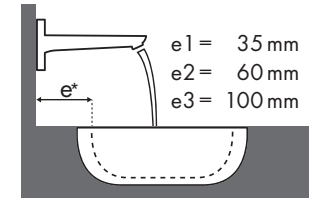

Hangi Hansgrohe bataryası hangi lavobaya uyar?

Laufen

Focus	Pro									
		450 x 340		525 x 400	625 x 400	600 x 380		850 x 480	1050 x 480	600 x 400
		● #811951/104 #811952/104	● #811951/156	⊗ #811961/109 #811961/155	⊗ #811969/109 #811969/155	● #812953/104	● #812953/156	● #813956/104	● #813958/104	⊗ #816952/112
	# 31730000	✓								
	# 31733000 # 31130000	✓	✓							
	# 31607000 # 31621000	✓		✓b1	✓b1	✓		✓	✓	
	# 31517000	✓	✓	✓b1	✓b1	✓	✓	✓	✓	
	# 31608000			✓b1	✓b1	✓		✓	✓	
	# 31518000			✓b1	✓b1	✓	✓	✓	✓	✓a2
	# 31609000			✓b1	✓b1			✓	✓	
	# 31519000			✓b1	✓b1			✓	✓	

Açıklama