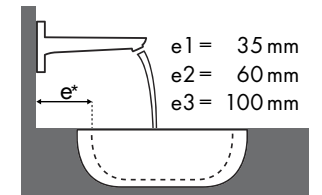

Hangi Hansgrohe bataryası hangi lavobaya uyar?

Roca

		Java 560 x 475	Selene 510 x 395	Meridian 850 x 460	Diverta 470 x 440	Diverta 750 x 440	Ibis 440 x 310	Victoria 560 x 460	Victoria 650 x 510	The Gap 600 x 470	The Gap 650 x 470	
		●	⊗	●	●	●	○	●	●	●	●	
		# 7327863000	# 7322307000	# 32724D0000	# 73271110	# 3271100000	# 3208410010	# 3253930000	# 3253910000	# 3274740000	# 3274730000	
Focus	# 31730000											
	# 31132000 # 31130000	✓					✓	✓				
	# 31733000 # 31604000	✓					✓	✓				
	Focus 100	# 31607000 # 31621000	✓	✓^{a2}	✓	✓	✓	✓	✓	✓	✓	✓
# 31517000		✓	✓^{a2}	✓	✓	✓	✓	✓	✓	✓	✓	
Focus 190	# 31608000	✓	✓^{a2}	✓	✓		✓	✓	✓	✓	✓	
	# 31518000	✓	✓^{a2}	✓	✓		✓	✓	✓	✓	✓	
Focus 240	# 31609000	✓	✓^{a2}	✓				✓	✓	✓	✓	
	# 31519000	✓	✓^{a2}	✓				✓	✓	✓	✓	

Açıklama