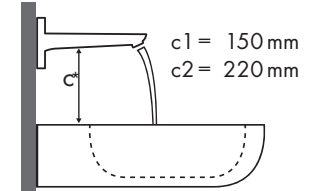

Hangi Hansgrohe bataryası hangi lavobaya uyar?

Burgbad

Crono 1.0					
		810 x 500	1210 x 500	1610 x 500	2010 x 500
		●	●	●	●
		#MES8065	#MES1265 #MES1266	#MES1665	#MDS2065
Focus					
Focus 100	 #31607000 #31621000	✓	✓	✓	✓
Focus 190	 #31608000	✓	✓	✓	✓
Focus 240	 #31609000	✓	✓	✓	✓

Burgbad

Max 1			
		710 x 385	906 x 506
		⊗	●
		#KBAF070 #SELT070	#KBAC091 #SELR091 #KBAD091 #SELS091
Focus			
Focus 100	 #31607000 #31621000		✓
Focus 190	 #31608000	✓a2	✓
Focus 240	 #31609000		✓

Burgbad

Sinea		
		1210 x 490
		●
		#WTU121E
Focus		
Focus 70	 #31730000	✓
Focus 100	 #31607000 #31621000	✓
Focus 190	 #31608000	✓

Açıklama