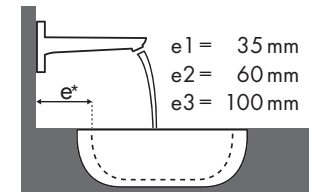

Hangi Hansgrohe bataryası hangi lavobaya uyar?

Burgbad

	Bel					
		610x355	1210x487	1610x487	710x405	910x405
		● # MWALU061 # MWALU081 # MWALU081	● # MWAV121	● # MWAV161	● # MWAW071	● # MWAW091
Focus						
Focus 100 	# 31607000 # 31621000	✓			✓	✓
Focus 190 	# 31608000		✓	✓	✓	✓
Focus 240 	# 31609000		✓	✓	✓	✓

Burgbad

	Cala				
		605x550	905x550	1205x550	1505x550
		● # WTU060M	● # WTU099M # WTU096A	● # WTU120M # WTU122M # WTU123A	● # WTU150M
Focus					
Focus 70 	# 31730000	✓			✓
Focus 100 	# 31607000 # 31621000	✓	✓	✓	✓
Focus 190 	# 31608000	✓	✓	✓	✓
Focus 240 	# 31609000	✓	✓	✓	✓

Açıklama