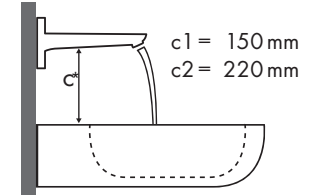

Hangi Hansgrohe bataryası hangi lavobaya uyar?

Duravit

New Darling								
		470 x 345	600 x 520	650 x 540	470 x 470	830 x 545	1030 x 545	
		● # 073147.00	● # 262160.00	● # 262165.00	● # 049747.00	● # 049983.00	● # 049910.00	
Focus								
Focus 70 	# 31730000	✓						
	# 31733000	✓						
	# 31130000	✓						
Focus 100 	# 31607000		✓	✓	✓	✓	✓	
	# 31621000		✓	✓	✓	✓	✓	
	# 31517000		✓	✓	✓	✓	✓	
Focus 190 	# 31608000		✓	✓	✓	✓	✓	
	# 31518000		✓	✓	✓	✓	✓	
Focus 240 	# 31609000		✓	✓	✓	✓	✓	
	# 31519000		✓	✓	✓	✓	✓	

Açıklama