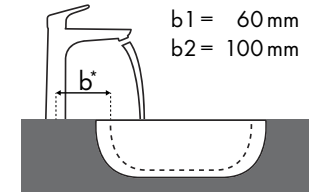

Hangi Hansgrohe bataryası hangi lavobaya uyar?

Roca

		Java 560 x 475	Selene 510 x 395	Meridian 850 x 460	Diverta 470 x 440	Diverta 750 x 440	Ibis 440 x 310	Victoria 560 x 460	Victoria 650 x 510	The Gap 600 x 470	The Gap 650 x 470	
		●	⊗	●	●	●	○	●	●	●	●	
		# 7327863000	# 7322307000	# 32724D0000	# 73271110	# 3271100000	# 3208410010	# 3253930000	# 3253910000	# 3274740000	# 3274730000	
Focus	# 31730000											
	# 31132000 # 31130000	✓					✓	✓				
	# 31733000 # 31604000	✓					✓	✓				
	Focus 100	# 31607000 # 31621000	✓	✓^{a2}	✓	✓	✓	✓	✓	✓	✓	✓
# 31517000		✓	✓^{a2}	✓	✓	✓	✓	✓	✓	✓	✓	
Focus 190	# 31608000	✓	✓^{a2}	✓	✓		✓	✓	✓	✓	✓	
	# 31518000	✓	✓^{a2}	✓	✓		✓	✓	✓	✓	✓	
Focus 240	# 31609000	✓	✓^{a2}	✓				✓	✓	✓	✓	
	# 31519000	✓	✓^{a2}	✓				✓	✓	✓	✓	

Açıklama