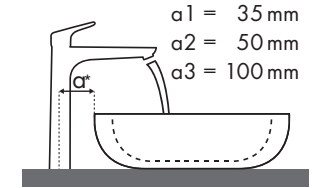

Hangi Hansgrohe bataryası hangi lavobaya uyar?

Burgbad

Crono 1.0					
		810 x 500	1210 x 500	1610 x 500	2010 x 500
		●	●	●	●
		#MES8065	#MES1265 #MES1266	#MES1665	#MDS2065
Focus					
Focus 100	 #31607000 #31621000	✓	✓	✓	✓
Focus 190	 #31608000	✓	✓	✓	✓
Focus 240	 #31609000	✓	✓	✓	✓

Burgbad

Max 1			
		710 x 385	906 x 506
		⊗	●
		#KBAF070 #SELT070	#KBAC091 #SELR091 #KBAD091 #SELS091
Focus			
Focus 100	 #31607000 #31621000		✓
Focus 190	 #31608000	✓a2	✓
Focus 240	 #31609000		✓

Burgbad

Sinea		
		1210 x 490
		●
		#WTU121E
Focus		
Focus 70	 #31730000	✓
Focus 100	 #31607000 #31621000	✓
Focus 190	 #31608000	✓

Açıklama