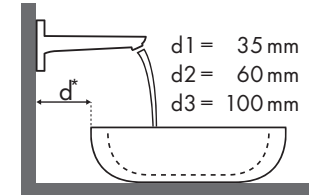

Hangi Hansgrohe bataryası hangi lavobaya uyar?

Duravit

2nd Floor							
		400 x 300	525 x 350	600 x 430	800 x 500	1200 x 505	580 x 415
		●	⊗	●	●	●	⊗
		# 079040..00	# 031653..00	# 049160..00 # 049160..27	# 049180..00 # 049180..27	# 049112..00 # 049112..27	# 031758..00 # 031758..29
Focus 100	# 31607000 # 31621000		✓b1	✓	✓	✓	
	# 31517000	✓	✓b1	✓	✓	✓	
Focus 190	# 31608000		✓b1	✓	✓	✓	
	# 31518000		✓b1	✓	✓	✓	✓a1

Açıklama