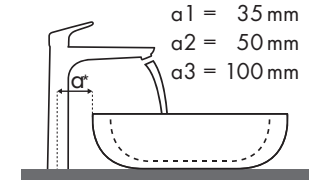

Hangi Hansgrohe bataryası hangi lavobaya uyar?

Burgbad

	Bel					
		610x355	1210x487	1610x487	710x405	910x405
		● # MWALU061 # MWALU081 # MWALU081	● # MWAV121	● # MWAV161	● # MWAW071	● # MWAW091
Focus						
Focus 100 	# 31607000 # 31621000	✓			✓	✓
Focus 190 	# 31608000		✓	✓	✓	✓
Focus 240 	# 31609000		✓	✓	✓	✓

Burgbad

	Cala				
		605x550	905x550	1205x550	1505x550
		● # WTU060M	● # WTU099M # WTU096A	● # WTU120M # WTU122M # WTU123A	● # WTU150M
Focus					
Focus 70 	# 31730000	✓			✓
Focus 100 	# 31607000 # 31621000	✓	✓	✓	✓
Focus 190 	# 31608000	✓	✓	✓	✓
Focus 240 	# 31609000	✓	✓	✓	✓

Açıklama