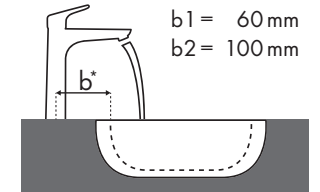

Hangi Hansgrohe bataryası hangi lavobaya uyar?

Duravit

2nd Floor							
		400 x 300	525 x 350	600 x 430	800 x 500	1200 x 505	580 x 415
		●	⊗	●	●	●	⊗
		# 079040..00	# 031653..00	# 049160..00 # 049160..27	# 049180..00 # 049180..27	# 049112..00 # 049112..27	# 031758..00 # 031758..29
Focus 100	# 31607000 # 31621000		✓b1	✓	✓	✓	
	# 31517000	✓	✓b1	✓	✓	✓	
Focus 190	# 31608000		✓b1	✓	✓	✓	
	# 31518000		✓b1	✓	✓	✓	✓a1

Açıklama