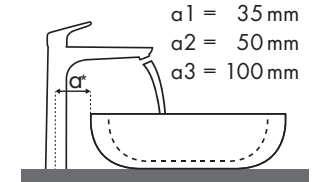

Hangi Hansgrohe bataryası hangi lavobaya uyar?

Duravit

Starck 3								
		500 x 260	490 x 365	650 x 485	700 x 490	850 x 485	1050 x 485	
		○	●	●	●	●	●	
Focus		# 075150.00	# 030249.00 # 030256.00	# 030065.00	# 030470.00	# 030480.00	# 030410.00	
Focus 70 	# 31730000	✓	✓	✓				
	# 31733000 # 31130000	✓	✓	✓				
	Focus 100 	# 31607000 # 31621000 # 31517000	✓ ✓ ✓	✓ ✓ ✓	✓ ✓ ✓	✓ ✓ ✓	✓ ✓ ✓	✓ ✓ ✓
Focus 190 	# 31608000 # 31518000		✓ ✓	✓ ✓	✓ ✓	✓ ✓	✓ ✓	
	Focus 240 	# 31609000 # 31519000		✓ ✓	✓ ✓			

Açıklama