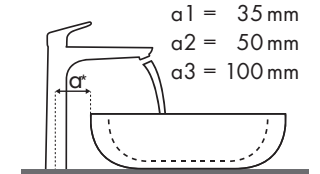

Hangi Hansgrohe bataryası hangi lavobaya uyar?

Villeroy & Boch

		Sentique				
		450 x 360	650 x 500	555 x 450		
		●	●	●	●	●
		# 5322 45 XX	# 5322 46 XX	# 5143 65 XX	# 5143 66 XX	# 5146 55 XX
Focus						
Focus 70						
	# 31730000	✓				
	# 31733000 # 31130000	✓	✓			
Focus 100						
	# 31607000 # 31621000	✓		✓		✓
	# 31517000	✓	✓	✓	✓	✓
Focus 190						
	# 31608000			✓		✓
	# 31518000			✓	✓	✓
Focus 240						
	# 31609000					✓
	# 31519000					✓

Villeroy & Boch

		Subway 2.0				
		450 x 370	500 x 400	600 x 470	650 x 490	630 x 355
		●	●	●	●	●
		# 7315 45 XX	# 7315 50 XX	# 7113 60 XX	# 7113 61 XX	# 7114 65 XX # 7114 66 XX
Focus						
Focus 70						
	# 31730000	✓	✓			
	# 31733000 # 31130000	✓	✓			
Focus 100						
	# 31607000 # 31621000	✓	✓	✓		✓
	# 31517000	✓	✓	✓	✓	✓
Focus 190						
	# 31608000			✓		✓
	# 31518000			✓	✓	✓
Focus 240						
	# 31609000			✓		
	# 31519000			✓	✓	

Açıklama