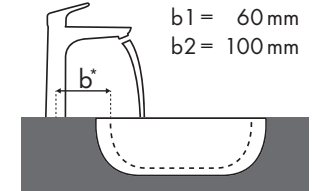

Hangi Hansgrohe bataryası hangi lavobaya uyar?

Burgbad

	Bel					
		610x355	1210x487	1610x487	710x405	910x405
		● # MWALU061 # MWALU081 # MWALU081	● # MWAV121	● # MWAV161	● # MWAW071	● # MWAW091
Focus						
Focus 100 	# 31607000 # 31621000	✓			✓	✓
Focus 190 	# 31608000		✓	✓	✓	✓
Focus 240 	# 31609000		✓	✓	✓	✓

Burgbad

	Cala				
		605x550	905x550	1205x550	1505x550
		● # WTU060M	● # WTU099M # WTU096A	● # WTU120M # WTU122M # WTU123A	● # WTU150M
Focus					
Focus 70 	# 31730000	✓			✓
Focus 100 	# 31607000 # 31621000	✓	✓	✓	✓
Focus 190 	# 31608000	✓	✓	✓	✓
Focus 240 	# 31609000	✓	✓	✓	✓

Açıklama