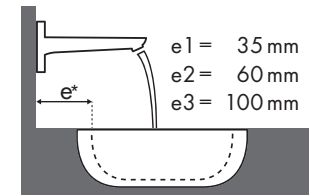

Hangi Hansgrohe bataryası hangi lavobaya uyar?

Duravit

2nd Floor							
		400 x 300	525 x 350	600 x 430	800 x 500	1200 x 505	580 x 415
		●	⊗	●	●	●	⊗
		# 079040..00	# 031653..00	# 049160..00 # 049160..27	# 049180..00 # 049180..27	# 049112..00 # 049112..27	# 031758..00 # 031758..29
Focus 100	# 31607000 # 31621000		✓b1	✓	✓	✓	
	# 31517000	✓	✓b1	✓	✓	✓	
Focus 190	# 31608000		✓b1	✓	✓	✓	
	# 31518000		✓b1	✓	✓	✓	✓a1

Açıklama