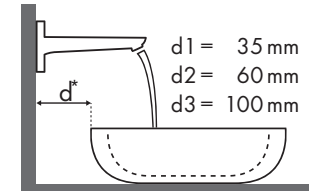

Hangi Hansgrohe bataryası hangi lavobaya uyar?

Villeroy & Boch

		Sentique				
		450 x 360	650 x 500	555 x 450		
		●	●	●	●	●
		# 5322 45 XX	# 5322 46 XX	# 5143 65 XX	# 5143 66 XX	# 5146 55 XX
Focus						
Focus 70						
	# 31730000	✓				
	# 31733000 # 31130000	✓	✓			
Focus 100						
	# 31607000 # 31621000	✓		✓		✓
	# 31517000	✓	✓	✓	✓	✓
Focus 190						
	# 31608000			✓		✓
	# 31518000			✓	✓	✓
Focus 240						
	# 31609000					✓
	# 31519000					✓

Villeroy & Boch

		Subway 2.0				
		450 x 370	500 x 400	600 x 470	650 x 490	630 x 355
		●	●	●	●	●
		# 7315 45 XX	# 7315 50 XX	# 7113 60 XX	# 7113 61 XX	# 7114 65 XX # 7114 66 XX
Focus						
Focus 70						
	# 31730000	✓	✓			
	# 31733000 # 31130000	✓	✓			
Focus 100						
	# 31607000 # 31621000	✓	✓	✓		✓
	# 31517000	✓	✓	✓	✓	✓
Focus 190						
	# 31608000			✓		✓
	# 31518000			✓	✓	✓
Focus 240						
	# 31609000			✓		
	# 31519000			✓	✓	

Açıklama