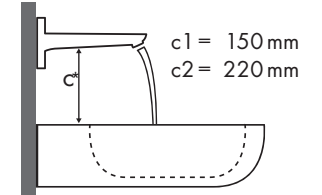

Hangi Hansgrohe bataryası hangi lavobaya uyar?

Laufen

Focus	Pro									
		450 x 340		525 x 400	625 x 400	600 x 380		850 x 480	1050 x 480	600 x 400
		● #811951/104 #811952/104	● #811951/156	⊗ #811961/109 #811961/155	⊗ #811969/109 #811969/155	● #812953/104	● #812953/156	● #813956/104	● #813958/104	⊗ #816952/112
	# 31730000	✓								
	# 31733000 # 31130000	✓	✓							
	# 31607000 # 31621000	✓		✓b1	✓b1	✓		✓	✓	
	# 31517000	✓	✓	✓b1	✓b1	✓	✓	✓	✓	
	# 31608000			✓b1	✓b1	✓		✓	✓	
	# 31518000			✓b1	✓b1	✓	✓	✓	✓	✓a2
	# 31609000			✓b1	✓b1			✓	✓	
	# 31519000			✓b1	✓b1			✓	✓	

Açıklama