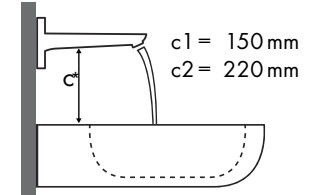

Hangi Hansgrohe bataryası hangi lavobaya uyar?

Roca

		Java 560 x 475	Selene 510 x 395	Meridian 850 x 460	Diverta 470 x 440	Diverta 750 x 440	Ibis 440 x 310	Victoria 560 x 460	Victoria 650 x 510	The Gap 600 x 470	The Gap 650 x 470	
		●	⊗	●	●	●	○	●	●	●	●	
		# 7327863000	# 7322307000	# 32724D0000	# 73271110	# 3271100000	# 3208410010	# 3253930000	# 3253910000	# 3274740000	# 3274730000	
Focus	# 31730000											
	# 31132000 # 31130000	✓					✓	✓				
	# 31733000 # 31604000	✓					✓	✓				
	Focus 100	# 31607000 # 31621000	✓	✓^{a2}	✓	✓	✓	✓	✓	✓	✓	✓
# 31517000		✓	✓^{a2}	✓	✓	✓	✓	✓	✓	✓	✓	
Focus 190	# 31608000	✓	✓^{a2}	✓	✓		✓	✓	✓	✓	✓	
	# 31518000	✓	✓^{a2}	✓	✓		✓	✓	✓	✓	✓	
Focus 240	# 31609000	✓	✓^{a2}	✓				✓	✓	✓	✓	
	# 31519000	✓	✓^{a2}	✓				✓	✓	✓	✓	

Açıklama