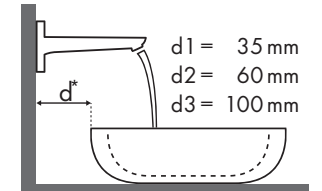

Hangi Hansgrohe bataryası hangi lavobaya uyar?

Burgbad

Crono 1.0					
		810 x 500	1210 x 500	1610 x 500	2010 x 500
		●	●	●	●
		#MES8065	#MES1265 #MES1266	#MES1665	#MDS2065
Focus					
Focus 100	 #31607000 #31621000	✓	✓	✓	✓
Focus 190	 #31608000	✓	✓	✓	✓
Focus 240	 #31609000	✓	✓	✓	✓

Burgbad

Max 1			
		710 x 385	906 x 506
		⊗	●
		#KBAF070 #SELT070	#KBAC091 #SELR091 #KBAD091 #SELS091
Focus			
Focus 100	 #31607000 #31621000		✓
Focus 190	 #31608000	✓a2	✓
Focus 240	 #31609000		✓

Burgbad

Sinea		
		1210 x 490
		●
		#WTU121E
Focus		
Focus 70	 #31730000	✓
Focus 100	 #31607000 #31621000	✓
Focus 190	 #31608000	✓

Açıklama