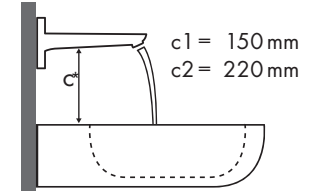

Hangi Hansgrohe bataryası hangi lavobaya uyar?

Villeroy & Boch

		Sentique				
		450 x 360	650 x 500	555 x 450		
		●	●	●	●	●
		# 5322 45 XX	# 5322 46 XX	# 5143 65 XX	# 5143 66 XX	# 5146 55 XX
Focus						
Focus 70						
	# 31730000	✓				
	# 31733000 # 31130000	✓	✓			
Focus 100						
	# 31607000 # 31621000	✓		✓		✓
	# 31517000	✓	✓	✓	✓	✓
Focus 190						
	# 31608000			✓		✓
	# 31518000			✓	✓	✓
Focus 240						
	# 31609000					✓
	# 31519000					✓

Villeroy & Boch

		Subway 2.0				
		450 x 370	500 x 400	600 x 470	650 x 490	630 x 355
		●	●	●	●	●
		# 7315 45 XX	# 7315 50 XX	# 7113 60 XX	# 7113 61 XX	# 7114 65 XX # 7114 66 XX
Focus						
Focus 70						
	# 31730000	✓	✓			
	# 31733000 # 31130000	✓	✓			
Focus 100						
	# 31607000 # 31621000	✓	✓	✓		✓
	# 31517000	✓	✓	✓	✓	✓
Focus 190						
	# 31608000			✓		✓
	# 31518000			✓	✓	✓
Focus 240						
	# 31609000			✓		
	# 31519000			✓	✓	

Açıklama