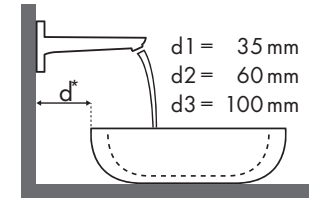

Hangi Hansgrohe bataryası hangi lavobaya uyar?

Laufen

Focus	Pro									
		450 x 340		525 x 400	625 x 400	600 x 380		850 x 480	1050 x 480	600 x 400
		● #811951/104 #811952/104	● #811951/156	⊗ #811961/109 #811961/155	⊗ #811969/109 #811969/155	● #812953/104	● #812953/156	● #813956/104	● #813958/104	⊗ #816952/112
	# 31730000	✓								
	# 31733000 # 31130000	✓	✓							
	# 31607000 # 31621000	✓		✓b1	✓b1	✓		✓	✓	
	# 31517000	✓	✓	✓b1	✓b1	✓	✓	✓	✓	
	# 31608000			✓b1	✓b1	✓		✓	✓	
	# 31518000			✓b1	✓b1	✓	✓	✓	✓	✓a2
	# 31609000			✓b1	✓b1			✓	✓	
	# 31519000			✓b1	✓b1			✓	✓	

Açıklama