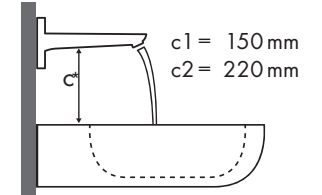

Hangi Hansgrohe bataryası hangi lavobaya uyar?

Duravit

Starck 3								
		500 x 260	490 x 365	650 x 485	700 x 490	850 x 485	1050 x 485	
		○	●	●	●	●	●	
Focus		# 075150.00	# 030249.00 # 030256.00	# 030065.00	# 030470.00	# 030480.00	# 030410.00	
Focus 70 	# 31730000	✓	✓	✓				
	# 31733000 # 31130000	✓	✓	✓				
	Focus 100 	# 31607000 # 31621000 # 31517000	✓ ✓ ✓	✓ ✓ ✓	✓ ✓ ✓	✓ ✓ ✓	✓ ✓ ✓	✓ ✓ ✓
Focus 190 	# 31608000 # 31518000		✓ ✓	✓ ✓	✓ ✓	✓ ✓	✓ ✓	
	Focus 240 	# 31609000 # 31519000		✓ ✓	✓ ✓			

Açıklama