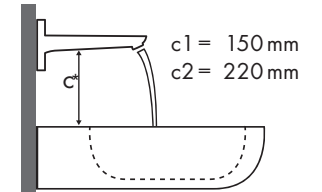

Hangi Hansgrohe bataryası hangi lavobaya uyar?

Burgbad

	Bel					
		610x355	1210x487	1610x487	710x405	910x405
		● # MWALU061 # MWALU081 # MWALU081	● # MWAV121	● # MWAV161	● # MWAW071	● # MWAW091
Focus						
Focus 100 	# 31607000 # 31621000	✓			✓	✓
Focus 190 	# 31608000		✓	✓	✓	✓
Focus 240 	# 31609000		✓	✓	✓	✓

Burgbad

	Cala				
		605x550	905x550	1205x550	1505x550
		● # WTU060M	● # WTU099M # WTU096A	● # WTU120M # WTU122M # WTU123A	● # WTU150M
Focus					
Focus 70 	# 31730000	✓			✓
Focus 100 	# 31607000 # 31621000	✓	✓	✓	✓
Focus 190 	# 31608000	✓	✓	✓	✓
Focus 240 	# 31609000	✓	✓	✓	✓

Açıklama