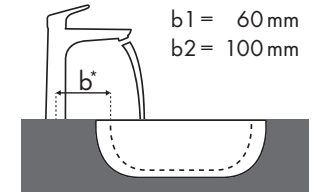

Hangi Hansgrohe bataryası hangi lavobaya uyar?

Villeroy & Boch

		Sentique				
		450 x 360	650 x 500	555 x 450		
		●	●	●	●	●
		# 5322 45 XX	# 5322 46 XX	# 5143 65 XX	# 5143 66 XX	# 5146 55 XX
Focus						
Focus 70						
	# 31730000	✓				
	# 31733000 # 31130000	✓	✓			
Focus 100						
	# 31607000 # 31621000	✓		✓		✓
	# 31517000	✓	✓	✓	✓	✓
Focus 190						
	# 31608000			✓		✓
	# 31518000			✓	✓	✓
Focus 240						
	# 31609000					✓
	# 31519000					✓

Villeroy & Boch

		Subway 2.0				
		450 x 370	500 x 400	600 x 470	650 x 490	630 x 355
		●	●	●	●	●
		# 7315 45 XX	# 7315 50 XX	# 7113 60 XX	# 7113 61 XX	# 7114 65 XX # 7114 66 XX
Focus						
Focus 70						
	# 31730000	✓	✓			
	# 31733000 # 31130000	✓	✓			
Focus 100						
	# 31607000 # 31621000	✓	✓	✓		✓
	# 31517000	✓	✓	✓	✓	✓
Focus 190						
	# 31608000			✓		✓
	# 31518000			✓	✓	✓
Focus 240						
	# 31609000			✓		
	# 31519000			✓	✓	

Açıklama