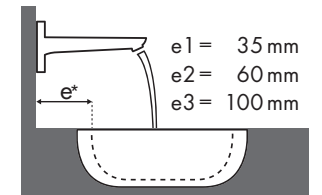

Hangi Hansgrohe bataryası hangi lavobaya uyar?

Duravit

New Darling								
		470 x 345	600 x 520	650 x 540	470 x 470	830 x 545	1030 x 545	
		● # 073147.00	● # 262160.00	● # 262165.00	● # 049747.00	● # 049983.00	● # 049910.00	
Focus								
Focus 70 	# 31730000	✓						
	# 31733000	✓						
	# 31130000	✓						
Focus 100 	# 31607000		✓	✓	✓	✓	✓	
	# 31621000		✓	✓	✓	✓	✓	
	# 31517000		✓	✓	✓	✓	✓	
Focus 190 	# 31608000		✓	✓	✓	✓	✓	
	# 31518000		✓	✓	✓	✓	✓	
Focus 240 	# 31609000		✓	✓	✓	✓	✓	
	# 31519000		✓	✓	✓	✓	✓	

Açıklama