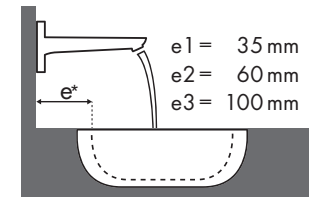

Hangi Hansgrohe bataryası hangi lavobaya uyar?

Laufen

My Life							
		470 x 380	750 x 480	750 x 530	650 x 440		
		● #815942/104	● #811946/104	● #810946/104	● #818944/104		
Focus 70		# 31730000	✓				
Focus 100		# 31607000 # 31621000	✓	✓	✓	✓	✓
Focus 190		# 31608000	✓	✓	✓	✓	✓
Focus 240		# 31609000			✓	✓	

Açıklama