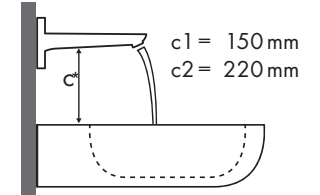

Hangi Hansgrohe bataryası hangi lavobaya uyar?

Duravit

2nd Floor							
		400 x 300	525 x 350	600 x 430	800 x 500	1200 x 505	580 x 415
		●	⊗	●	●	●	⊗
		# 079040..00	# 031653..00	# 049160..00 # 049160..27	# 049180..00 # 049180..27	# 049112..00 # 049112..27	# 031758..00 # 031758..29
Focus 100	# 31607000 # 31621000		✓b1	✓	✓	✓	
	# 31517000	✓	✓b1	✓	✓	✓	
Focus 190	# 31608000		✓b1	✓	✓	✓	
	# 31518000		✓b1	✓	✓	✓	✓a1

Açıklama