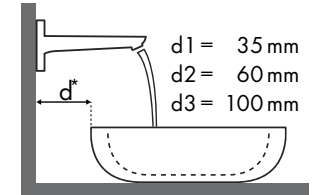

Hangi Hansgrohe bataryası hangi lavobaya uyar?

Roca

		Java 560 x 475	Selene 510 x 395	Meridian 850 x 460	Diverta 470 x 440	Diverta 750 x 440	Ibis 440 x 310	Victoria 560 x 460	Victoria 650 x 510	The Gap 600 x 470	The Gap 650 x 470	
		●	⊗	●	●	●	○	●	●	●	●	
		# 7327863000	# 7322307000	# 32724D0000	# 73271110	# 3271100000	# 3208410010	# 3253930000	# 3253910000	# 3274740000	# 3274730000	
Focus	# 31730000											
	# 31132000 # 31130000	✓					✓	✓				
	# 31733000 # 31604000	✓					✓	✓				
	Focus 100	# 31607000 # 31621000	✓	✓^{a2}	✓	✓	✓	✓	✓	✓	✓	✓
# 31517000		✓	✓^{a2}	✓	✓	✓	✓	✓	✓	✓	✓	
Focus 190	# 31608000	✓	✓^{a2}	✓	✓		✓	✓	✓	✓	✓	
	# 31518000	✓	✓^{a2}	✓	✓		✓	✓	✓	✓	✓	
Focus 240	# 31609000	✓	✓^{a2}	✓				✓	✓	✓	✓	
	# 31519000	✓	✓^{a2}	✓				✓	✓	✓	✓	

Açıklama