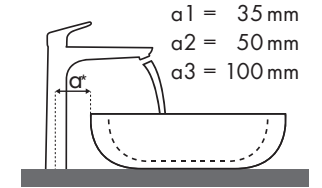

Hangi Hansgrohe bataryası hangi lavobaya uyar?

Laufen

Focus	Pro									
		450 x 340		525 x 400	625 x 400	600 x 380		850 x 480	1050 x 480	600 x 400
		● #811951/104 #811952/104	● #811951/156	⊗ #811961/109 #811961/155	⊗ #811969/109 #811969/155	● #812953/104	● #812953/156	● #813956/104	● #813958/104	⊗ #816952/112
	# 31730000	✓								
	# 31733000 # 31130000	✓	✓							
	# 31607000 # 31621000	✓		✓b1	✓b1	✓		✓	✓	
	# 31517000	✓	✓	✓b1	✓b1	✓	✓	✓	✓	
	# 31608000			✓b1	✓b1	✓		✓	✓	
	# 31518000			✓b1	✓b1	✓	✓	✓	✓	✓a2
	# 31609000			✓b1	✓b1			✓	✓	
	# 31519000			✓b1	✓b1			✓	✓	

Açıklama