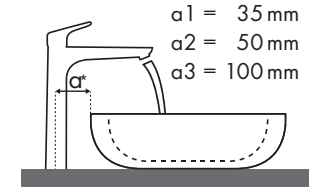

Hangi Hansgrohe bataryası hangi lavobaya uyar?

Duravit

2nd Floor							
		400 x 300	525 x 350	600 x 430	800 x 500	1200 x 505	580 x 415
		●	⊗	●	●	●	⊗
		# 079040..00	# 031653..00	# 049160..00 # 049160..27	# 049180..00 # 049180..27	# 049112..00 # 049112..27	# 031758..00 # 031758..29
Focus 100	# 31607000 # 31621000		✓b1	✓	✓	✓	
	# 31517000	✓	✓b1	✓	✓	✓	
Focus 190	# 31608000		✓b1	✓	✓	✓	
	# 31518000		✓b1	✓	✓	✓	✓a1

Açıklama