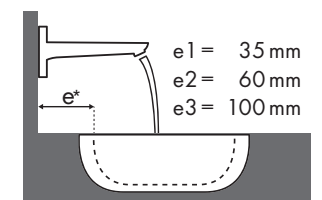

Magyarázat