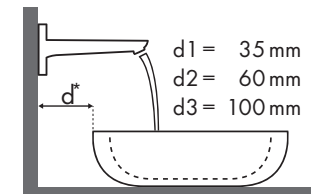

Magyarázat