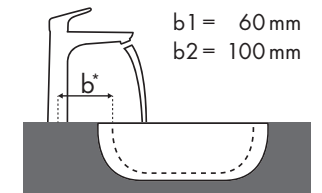

Magyarázat

✓ = Ajánlott kombinációk | ● = A csaptelep számára van egy luk a kerámián | ○ = A csaptelep számára meg van jelölve egy luk a kerámián | ⊗ = A csaptelep számára nincs luk a kerámián