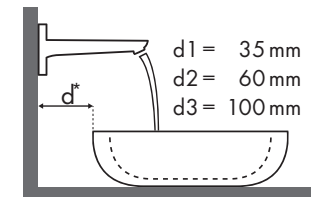

Magyarázat