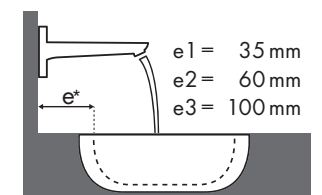

Magyarázat