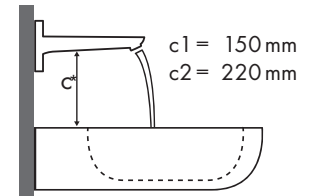

Signaturforklaring