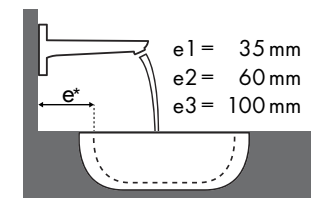

Signaturforklaring