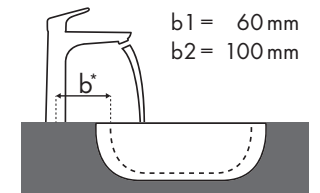

Signaturforklaring