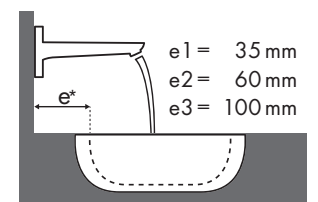

Signaturforklaring