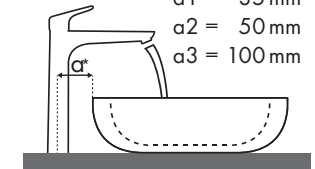

Signaturforklaring

Hvilket Hansgrohe armatur passer til hvilken håndvask?

Duravit

Vero																								
		250 x 450	500 x 250		485 x 315	595 x 465	550 x 465	850 x 490	1050 x 490	1250 x 490	600 x 470		800 x 470	1000 x 470	1200 x 470	500 x 380	600 x 380							
		●	●	○	⊗	●	●	●	●	●	●	●	●	●	●	⊗	⊗							
Focus		# 070225..00	# 070350..08	# 070350..09	# 070350..00	○	# 033048..00	# 033048..22	# 045260..00	# 031555..00	# 032985..00	# 032910..00	# 032912..00	# 045460..00	# 045460..27	# 045460..41	# 045480..00	# 045480..27	# 045410..27	# 045412..00	# 045550..00	# 045560..00		
	# 31730000	✓	✓	✓	✓ ^{b1}																			
	# 31733000	✓	✓	✓	✓ ^{b1}																			
	# 31130000																							
	# 31607000				✓ ^{b1}	✓	✓	✓	✓	✓	✓		✓	✓	✓									
	# 31621000																							
	# 31517000				✓ ^{b1}	✓	✓	✓	✓	✓	✓	✓	✓	✓	✓	✓	✓	✓	✓	✓	✓			
	# 31608000				✓ ^{b1}	✓	✓	✓	✓	✓	✓		✓	✓	✓	✓	✓	✓	✓	✓				
	# 31518000				✓ ^{b1}	✓	✓	✓	✓	✓	✓	✓	✓	✓	✓	✓	✓	✓	✓	✓	✓	✓ ^{a1}	✓ ^{a1}	
	# 31609000								✓	✓	✓			✓	✓									
	# 31519000								✓	✓	✓			✓	✓									

Signaturforklaring

a1 = 35 mm
a2 = 50 mm
a3 = 100 mm

b1 = 60 mm
b2 = 100 mm

c1 = 150 mm
c2 = 220 mm

d1 = 35 mm
d2 = 60 mm
d3 = 100 mm

e1 = 35 mm
e2 = 60 mm
e3 = 100 mm

✓ = Anbefalede kombinationer | ● = Med hanehul | ○ = Forberedt hanehul | ⊗ = Uden hanehul