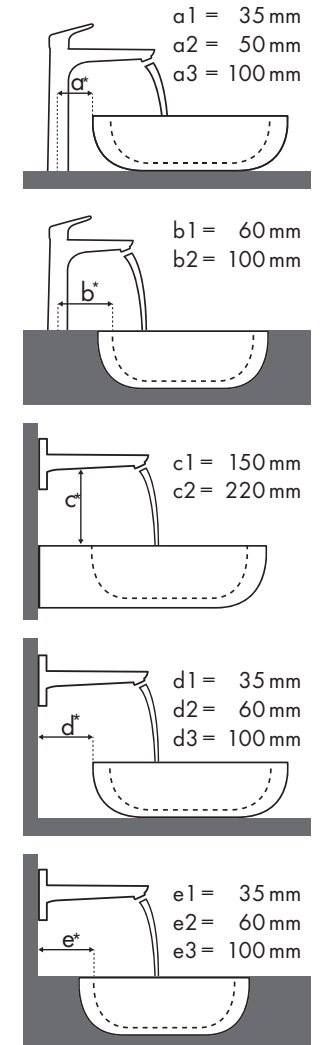

Hvilket Hansgrohe armatur passer til hvilken håndvask?

Villeroy & Boch

		Sentique				
		450 x 360	650 x 500	555 x 450		
Focus		● # 5322 45 XX	● # 5322 46 XX	● # 5143 65 XX	● # 5143 66 XX	● # 5146 55 XX
	Focus 70	# 31730000	✓			
	# 31733000 # 31130000	✓	✓			
	Focus 100	# 31607000 # 31621000	✓	✓		✓
	# 31517000	✓	✓	✓	✓	✓
	Focus 190	# 31608000		✓		✓
	# 31518000			✓	✓	✓
	Focus 240	# 31609000				✓
	# 31519000					✓

Villeroy & Boch

		Subway 2.0						
		450 x 370	500 x 400	600 x 470	650 x 490	630 x 355		
Focus		● # 7315 45 XX	● # 7315 50 XX	● # 7113 60 XX	● # 7113 61 XX	● # 7114 65 XX	● # 7114 66 XX	● # 4115 6R XX # 4115 6R XX
	Focus 70	# 31730000	✓	✓				
	# 31733000 # 31130000	✓	✓					
	Focus 100	# 31607000 # 31621000	✓	✓	✓		✓	
	# 31517000	✓	✓	✓	✓	✓	✓	✓
	Focus 190	# 31608000			✓		✓	
	# 31518000				✓	✓	✓	✓
	Focus 240	# 31609000			✓			
	# 31519000				✓	✓		

Signaturforklaring