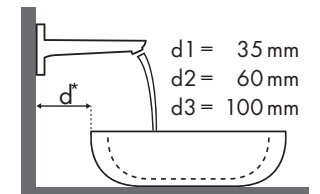

Signaturforklaring