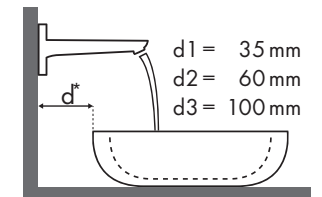

Signaturforklaring