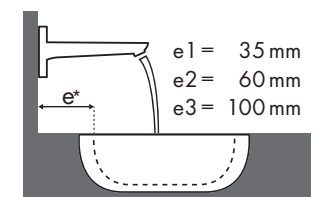

Signaturforklaring