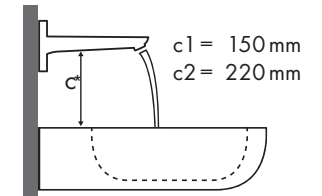

Signaturforklaring