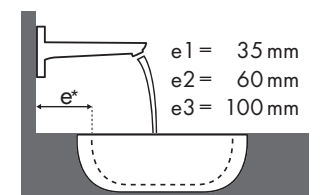

Signaturforklaring