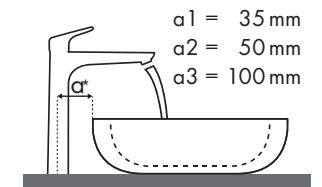

Signaturforklaring