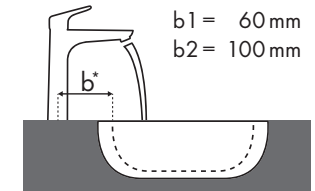

Signaturforklaring

Hvilket Hansgrohe armatur passer til hvilken håndvask?

Duravit

Vero																								
		250 x 450	500 x 250		485 x 315	595 x 465	550 x 465	850 x 490	1050 x 490	1250 x 490	600 x 470		800 x 470	1000 x 470	1200 x 470	500 x 380	600 x 380							
		●	●	○	⊗	●	●	●	●	●	●	●	●	●	●	⊗	⊗							
Focus		# 070225..00	# 070350..08	# 070350..09	# 070350..00	○	# 033048..00	# 033048..22	# 045260..00	# 031555..00	# 032985..00	# 032910..00	# 032912..00	# 045460..00	# 045460..27	# 045460..41	# 045480..00	# 045480..27	# 045410..27	# 045412..00	# 045550..00	# 045560..00		
	# 31730000	✓	✓	✓	✓ ^{b1}																			
	# 31733000	✓	✓	✓	✓ ^{b1}																			
	# 31130000																							
	# 31607000				✓ ^{b1}	✓	✓	✓	✓	✓	✓		✓	✓	✓									
	# 31621000																							
	# 31517000				✓ ^{b1}	✓	✓	✓	✓	✓	✓	✓	✓	✓	✓	✓	✓	✓	✓	✓	✓			
	# 31608000				✓ ^{b1}	✓	✓	✓	✓	✓	✓		✓	✓	✓	✓	✓	✓	✓	✓				
	# 31518000				✓ ^{b1}	✓	✓	✓	✓	✓	✓	✓	✓	✓	✓	✓	✓	✓	✓	✓	✓	✓ ^{a1}	✓ ^{a1}	
	# 31609000								✓	✓	✓			✓	✓									
	# 31519000								✓	✓	✓			✓	✓									

Signaturforklaring

a1 = 35 mm
a2 = 50 mm
a3 = 100 mm

b1 = 60 mm
b2 = 100 mm

c1 = 150 mm
c2 = 220 mm

d1 = 35 mm
d2 = 60 mm
d3 = 100 mm

e1 = 35 mm
e2 = 60 mm
e3 = 100 mm

✓ = Anbefalede kombinationer | ● = Med hanehul | ○ = Forberedt hanehul | ⊗ = Uden hanehul