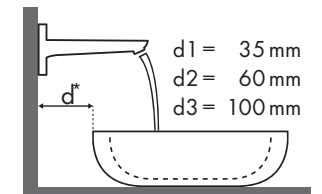

Signaturforklaring