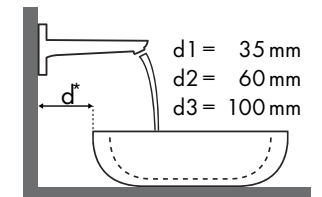

Signaturforklaring

Hvilket Hansgrohe armatur passer til hvilken håndvask?

Roca

											
		Java 560 x 475	Selene 510 x 395	Meridian 850 x 460	Diverta 470 x 440	Diverta 750 x 440	Ibis 440 x 310	Victoria 560 x 460	Victoria 650 x 510	The Gap 600 x 470	The Gap 650 x 470
		● # 7327863000	⊗ # 7322307000	● # 32724D0000	● # 73271110	● # 3271100000	○ # 3208410010	● # 3253930000	● # 3253910000	● # 3274740000	● # 3274730000
Focus											
	Focus 70	# 31730000 # 31132000 # 31130000	✓					✓	✓		
		# 31733000 # 31604000	✓					✓	✓		
	Focus 100	# 31607000 # 31621000	✓	✓ ^{a2}	✓	✓	✓	✓	✓	✓	✓
		# 31517000	✓	✓ ^{a2}	✓	✓	✓	✓	✓	✓	✓
	Focus 190	# 31608000	✓	✓ ^{a2}	✓	✓		✓	✓	✓	✓
		# 31518000	✓	✓ ^{a2}	✓	✓		✓	✓	✓	✓
	Focus 240	# 31609000	✓	✓ ^{a2}	✓			✓	✓	✓	✓
		# 31519000	✓	✓ ^{a2}	✓			✓	✓	✓	✓

Signaturforklaring

Hvilket Hansgrohe armatur passer til hvilken håndvask?

Villeroy & Boch

Memento												
		500 x 420		600 x 420		600 x 420		800 x 470				
		●	●	●	●	●	●	●	●			
Focus		# 5133 50 XX	# 5133 51 XX	# 5133 5G XX	# 5133 60 XX	# 5133 6L XX	# 5133 6T XX	# 5133 6G XX	# 5135 60 XX	# 5135 61 XX	# 5133 85 XX	# 5133 81 XX
	# 31607000	✓			✓				✓		✓	
	# 31621000											
	# 31517000	✓	✓	✓	✓	✓	✓	✓	✓	✓	✓	✓
	# 31608000	✓			✓				✓		✓	
	# 31518000	✓	✓	✓	✓	✓	✓	✓	✓	✓	✓	✓