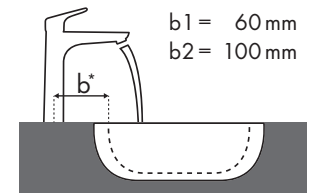

Signaturforklaring