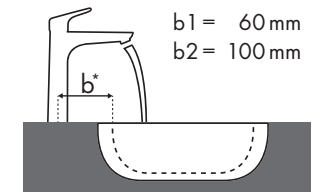

Signaturforklaring