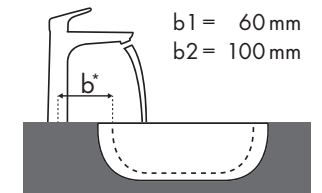

Signaturforklaring