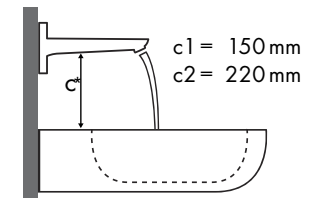

Signaturforklaring