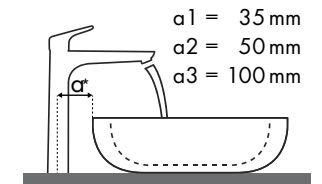

Signaturforklaring