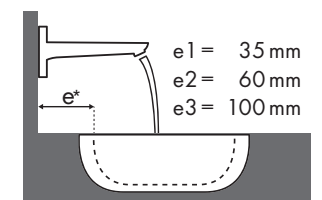

Signaturforklaring