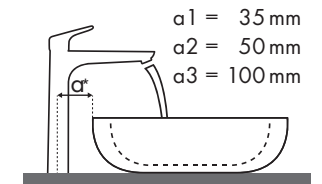

Signaturforklaring