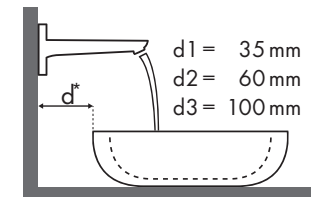

Signaturforklaring

Hvilket Hansgrohe armatur passer til hvilken håndvask?

Duravit

New Darling							
		470 x 345	600 x 520	650 x 540	470 x 470	830 x 545	1030 x 545
		● # 073147..00	● # 262160..00	● # 262165..00	● # 049747..00	● # 049983..00	● # 049910..00
Focus							
Focus 70 	# 31730000	✓					
	# 31733000	✓					
	# 31130000	✓					
Focus 100 	# 31607000		✓	✓	✓	✓	✓
	# 31621000		✓	✓	✓	✓	✓
	# 31517000		✓	✓	✓	✓	✓
Focus 190 	# 31608000		✓	✓	✓	✓	✓
	# 31518000		✓	✓	✓	✓	✓
Focus 240 	# 31609000		✓	✓	✓	✓	✓
	# 31519000		✓	✓	✓	✓	✓

Signaturforklaring

Hvilket Hansgrohe armatur passer til hvilken håndvask?

Duravit

Starck 3							
		500 x 260	490 x 365	650 x 485	700 x 490	850 x 485	1050 x 485
		○	●	●	●	●	●
Focus		# 075150.00	# 030249.00 # 030256.00	# 030065.00	# 030470.00	# 030480.00	# 030410.00
Focus 70 	# 31730000	✓	✓	✓			
	# 31733000	✓	✓	✓			
	# 31130000	✓	✓	✓			
Focus 100 	# 31607000	✓	✓	✓	✓	✓	✓
	# 31621000	✓	✓	✓	✓	✓	✓
	# 31517000	✓	✓	✓	✓	✓	✓
Focus 190 	# 31608000		✓	✓	✓	✓	✓
	# 31518000		✓	✓	✓	✓	✓
Focus 240 	# 31609000		✓	✓			
	# 31519000		✓	✓			