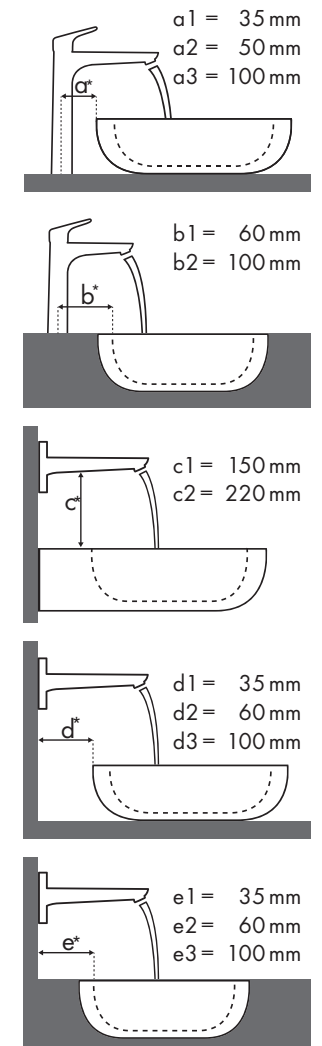

Hvilket Hansgrohe armatur passer til hvilken håndvask?

Burgbad

Crono 1.0						
		810 x 500	1210 x 500	1610 x 500	2010 x 500	
		●	●	●	●	
		#MES8065	#MES1265 #MES1266	#MES1665	#MDS2065	
Focus						
Focus 100		#31607000 #31621000	✓	✓	✓	✓
Focus 190		#31608000	✓	✓	✓	✓
Focus 240		#31609000	✓	✓	✓	✓

Burgbad

Max 1			
		710 x 385	906 x 506
		⊗	●
		#KBAF070 #SELT070	#KBAC091 #SELR091 #KBAD091 #SELS091
Focus			
Focus 100		#31607000 #31621000	✓
Focus 190		#31608000	✓^{a2}
Focus 240		#31609000	✓

Burgbad

Sinea			
		1210 x 490	
		●	
		#WTU121E	
Focus			
Focus 70		#31730000	✓
Focus 100		#31607000 #31621000	✓
Focus 190		#31608000	✓

Signaturforklaring