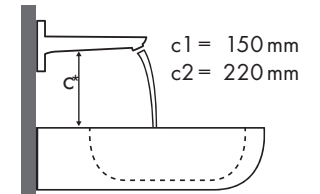

Signaturforklaring