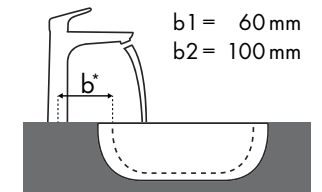

Signaturforklaring