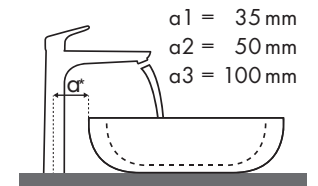

Signaturforklaring