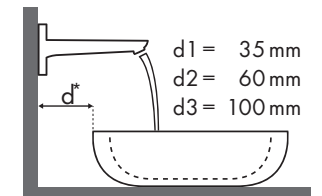

Signaturforklaring