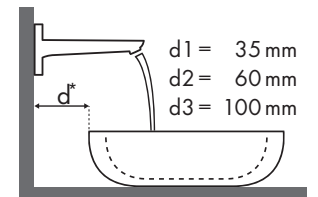

Signaturforklaring