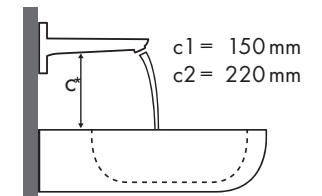

Signaturforklaring