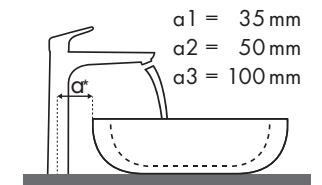

Signaturforklaring