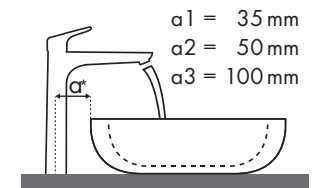

Signaturforklaring