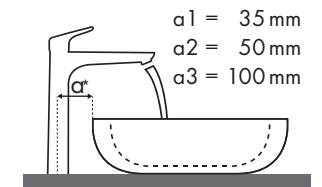

Welche Hansgrohe Armatur passt zu welchem Waschbecken?

Duravit

Happy D.2						
		500x360	600x500	600x400	600x460	1000x505
		●	●	⊗	⊗	●
		# 070950..00	# 231660..00	# 231460..00	# 231560..00	# 231810..00
Focus 70 	# 31730000 # 31132000 # 31130000	✓				
	# 31733000 # 31604000	✓				
Focus 100 	# 31607000 # 31621000	✓	✓		✓	✓
	# 31517000	✓	✓		✓	✓
Focus 190 	# 31608000	✓	✓	✓^{a1}	✓	✓
	# 31518000	✓	✓	✓^{a1}	✓	✓
Focus 240 	# 31609000		✓		✓	✓
	# 31519000		✓		✓	✓

Legende