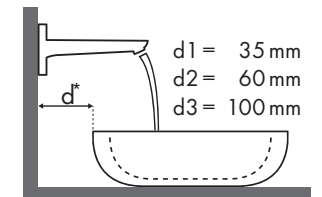

Legende

✓ = Kombination empfohlen | ● = Hahnloch durchgestochen | ○ = Hahnloch vorgestochen | ⊗ = ohne Hahnloch

Welche Hansgrohe Armatur passt zu welchem Waschbecken?

Duravit

DuraStyle							
		450 x 335	550 x 440	370 x 370	430 x 430	600 x 380	1000 x 480
		●	●	⊗	⊗	⊗	●
		# 070845.00	# 231955.00	# 037337.00	# 034943.00	# 034960.00	# 232010.00
Focus 100		# 31607000 # 31621000	✓	✓ ^{b1}			✓
		# 31517000	✓	✓ ^{b1}			✓
Focus 190		# 31608000	✓	✓ ^{b1}			✓
		# 31518000	✓	✓ ^{b1}	✓ ^{a1}	✓ ^{a1}	✓

Legende

Welche Hansgrohe Armatur passt zu welchem Waschbecken?

Duravit

Happy D.2						
		500x360	600x500	600x400	600x460	1000x505
		●	●	⊗	⊗	●
		# 070950..00	# 231660..00	# 231460..00	# 231560..00	# 231810..00
Focus 70 	# 31730000 # 31132000 # 31130000	✓				
	# 31733000 # 31604000	✓				
Focus 100 	# 31607000 # 31621000	✓	✓		✓	✓
	# 31517000	✓	✓		✓	✓
Focus 190 	# 31608000	✓	✓	✓ ^{a1}	✓	✓
	# 31518000	✓	✓	✓ ^{a1}	✓	✓
Focus 240 	# 31609000		✓		✓	✓
	# 31519000		✓		✓	✓

Legende

Welche Hansgrohe Armatur passt zu welchem Waschbecken?

Duravit

New Darling								
		470 x 345	600 x 520	650 x 540	470 x 470	830 x 545	1030 x 545	
		● # 073147..00	● # 262160..00	● # 262165..00	● # 049747..00	● # 049983..00	● # 049910..00	
Focus 70								
	# 31730000	✓						
	# 31733000	✓						
	# 31130000							
Focus 100								
	# 31607000		✓	✓	✓	✓	✓	
	# 31621000							
	# 31517000		✓	✓	✓	✓	✓	
Focus 190								
	# 31608000		✓	✓	✓	✓	✓	
	# 31518000		✓	✓	✓	✓	✓	
Focus 240								
	# 31609000		✓	✓	✓	✓	✓	
	# 31519000		✓	✓	✓	✓	✓	