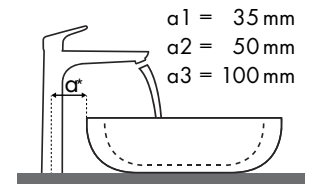

Legende

Welche Hansgrohe Armatur passt zu welchem Waschbecken?

Roca

											
		Java 560 x 475	Selene 510 x 395	Meridian 850 x 460	Diverta 470 x 440	Diverta 750 x 440	Ibis 440 x 310	Victoria 560 x 460	Victoria 650 x 510	The Gap 600 x 470	The Gap 650 x 470
Focus		● # 7327863000	⊗ # 7322307000	● # 32724D0000	● # 73271110	● # 3271100000	○ # 3208410010	● # 3253930000	● # 3253910000	● # 3274740000	● # 3274730000
Focus 70 	# 31730000										
	# 31132000 # 31130000	✓					✓	✓			
Focus 100 	# 31607000 # 31621000	✓	✓ ^{a2}	✓	✓	✓	✓	✓	✓	✓	✓
	# 31517000	✓	✓ ^{a2}	✓	✓	✓	✓	✓	✓	✓	✓
Focus 190 	# 31608000	✓	✓ ^{a2}	✓	✓		✓	✓	✓	✓	✓
	# 31518000	✓	✓ ^{a2}	✓	✓		✓	✓	✓	✓	✓
Focus 240 	# 31609000	✓	✓ ^{a2}	✓				✓	✓	✓	✓
	# 31519000	✓	✓ ^{a2}	✓				✓	✓	✓	✓

Legende

✓ = Kombination empfohlen | ● = Hahnloch durchgestochen | ○ = Hahnloch vorgestochen | ⊗ = ohne Hahnloch

Welche Hansgrohe Armatur passt zu welchem Waschbecken?

Villeroy & Boch

Memento												
		500 x 420		600 x 420		600 x 420		800 x 470				
		●	○	●	○	●	○	●	○			
Focus		# 5133 50 XX	# 5133 51 XX	# 5133 5G XX	# 5133 60 XX	# 5133 6L XX	# 5133 6I XX	# 5133 6G XX	# 5135 60 XX	# 5135 6I XX	# 5133 85 XX	# 5133 8I XX
		# 5133 5L XX	# 5133 5T XX	# 5133 5G XX	# 5133 60 XX	# 5133 6L XX	# 5133 6I XX	# 5133 6G XX	# 5135 60 XX	# 5135 6I XX	# 5133 85 XX	# 5133 8I XX
Focus 100 	# 31607000	✓			✓			✓		✓		
	# 31621000	✓			✓			✓		✓		
Focus 190 	# 31517000	✓	✓	✓	✓	✓	✓	✓	✓	✓	✓	✓
	# 31608000	✓			✓			✓		✓		
	# 31518000	✓	✓	✓	✓	✓	✓	✓	✓	✓	✓	✓