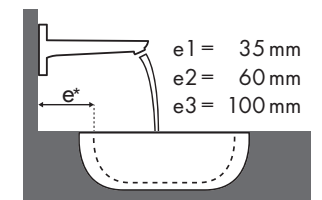

Welche Hansgrohe Armatur passt zu welchem Waschbecken?

Duravit

Starck 3							
		500 x 260	490 x 365	650 x 485	700 x 490	850 x 485	1050 x 485
		○	●	●	●	●	●
Focus		# 075150.00	# 030249.00 # 030256.00	# 030065.00	# 030470.00	# 030480.00	# 030410.00
Focus 70 	# 31730000	✓	✓	✓			
	# 31733000	✓	✓	✓			
	# 31130000	✓	✓	✓			
Focus 100 	# 31607000	✓	✓	✓	✓	✓	✓
	# 31621000	✓	✓	✓	✓	✓	✓
	# 31517000	✓	✓	✓	✓	✓	✓
Focus 190 	# 31608000		✓	✓	✓	✓	✓
	# 31518000		✓	✓	✓	✓	✓
Focus 240 	# 31609000		✓	✓			
	# 31519000		✓	✓			

Legende