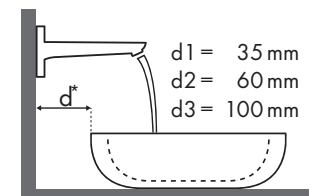

Welche Hansgrohe Armatur passt zu welchem Waschbecken?

Duravit

DuraStyle							
		450 x 335	550 x 440	370 x 370	430 x 430	600 x 380	1000 x 480
		●	●	⊗	⊗	⊗	●
		# 070845.00	# 231955.00	# 037337.00	# 034943.00	# 034960.00	# 232010.00
Focus 100		# 31607000 # 31621000	✓	✓^{b1}			✓
		# 31517000	✓	✓^{b1}			✓
Focus 190		# 31608000	✓	✓^{b1}			✓
		# 31518000	✓	✓^{b1}	✓^{a1}	✓^{a1}	✓

Legende