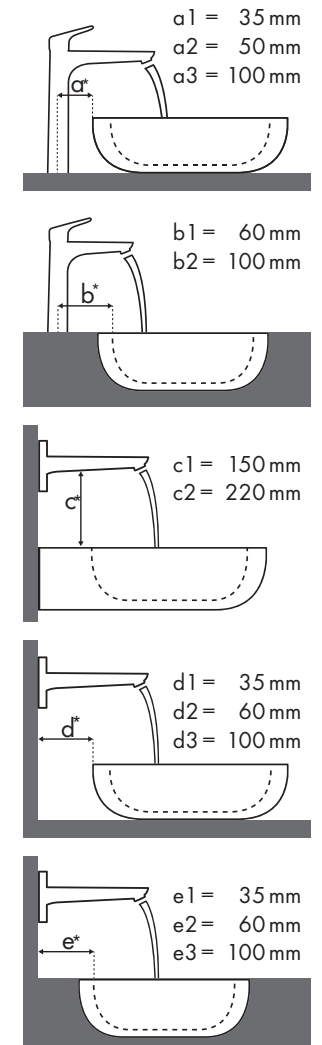

☑ = Kombination empfohlen | ☉ = Hahnloch durchgestochen | ○ = Hahnloch vorgestochen | ⊙ = ohne Hahnloch

Legende

Montagemaße für verschiedene Einbausituationen

Geprüfte, empfohlene Kombinationen

Erläuterungen Waschbeckentyp

Legende

Welche Hansgrohe Armatur passt zu welchem Waschbecken?

Keromag

		iCon			
		500 x 485	600 x 485	750 x 485	900 x 485
		●	●	●	●
		# 124050 # 124150	# 124060	# 124075	# 124090 # 124190 # 124195
Focus					
Focus 100	# 31607000 # 31621000	✓	✓	✓	✓
	# 31517000	✓	✓	✓	✓
Focus 190	# 31608000		✓	✓	✓
	# 31518000		✓	✓	✓
Focus 240	# 31609000		✓	✓	✓
	# 31519000		✓	✓	✓

Legende

Welche Hansgrohe Armatur passt zu welchem Waschbecken?

Keramik

Renova Nr. 1 Plan														
		600 x 480		650 x 480		750 x 480	600 x 480	650 x 480	850 x 480	1000 x 480	850 x 480		1000 x 480	
		● # 222260	● # 222262	● # 222265	● # 222267	● # 122175 # 122180	● # 225160	● # 225165	● # 125185	● # 125100	● # 122185	● # 122187	● # 122100	● # 122102
Focus 100 	# 31607000	✓		✓		✓	✓	✓	✓	✓		✓		
	# 31621000	✓		✓		✓	✓	✓	✓	✓		✓		
	# 31517000	✓	✓	✓	✓	✓	✓	✓	✓	✓	✓	✓	✓	
Focus 190 	# 31608000	✓		✓		✓	✓	✓	✓	✓		✓		
	# 31518000	✓	✓	✓	✓	✓	✓	✓	✓	✓	✓	✓	✓	
Focus 240 	# 31609000	✓		✓		✓	✓	✓	✓	✓		✓		
	# 31519000	✓	✓	✓	✓	✓	✓	✓	✓	✓	✓	✓	✓	

Legende

Welche Hansgrohe Armatur passt zu welchem Waschbecken?

Keramag

Xeno		400 x 230		600 x 475	600 x 475	1200 x 475	1200 x 475
		●	●	●	●	●	●
		#126240	#126245	#126260	#126560	#126220	#126225
Focus 100	#31517000	✓	✓	✓	✓	✓	✓
Focus 190	#31518000			✓	✓	✓	✓
Focus 240	#31519000			✓	✓	✓	✓