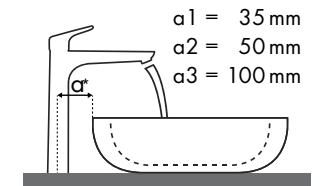

Welche Hansgrohe Armatur passt zu welchem Waschbecken?

Gala

		600 x 450	600 x 475	800 x 475	800 x 475	800 x 475
		●	●	●	●	●
Focus		# 2701001..00	# 1302001..00	# 1301001..00	# 2605001..00	# 2604001..00
Focus 100 	# 31607000	✓			✓	✓
	# 31621000	✓			✓	✓
	# 31517000	✓	✓	✓	✓	✓
Focus 190 	# 31608000	✓			✓	✓
	# 31518000	✓	✓	✓	✓	✓
Focus 240 	# 31609000	✓			✓	✓
	# 31519000	✓	✓	✓	✓	✓

Legende