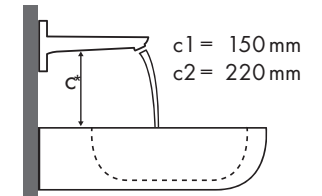

Welche Hansgrohe Armatur passt zu welchem Waschbecken?

Duravit

Starck 3							
		500 x 260	490 x 365	650 x 485	700 x 490	850 x 485	1050 x 485
		○	●	●	●	●	●
Focus		# 075150.00	# 030249.00 # 030256.00	# 030065.00	# 030470.00	# 030480.00	# 030410.00
Focus 70 	# 31730000	✓	✓	✓			
	# 31733000	✓	✓	✓			
	# 31130000	✓	✓	✓			
Focus 100 	# 31607000	✓	✓	✓	✓	✓	✓
	# 31621000	✓	✓	✓	✓	✓	✓
	# 31517000	✓	✓	✓	✓	✓	✓
Focus 190 	# 31608000		✓	✓	✓	✓	✓
	# 31518000		✓	✓	✓	✓	✓
Focus 240 	# 31609000		✓	✓			
	# 31519000		✓	✓			

Legende