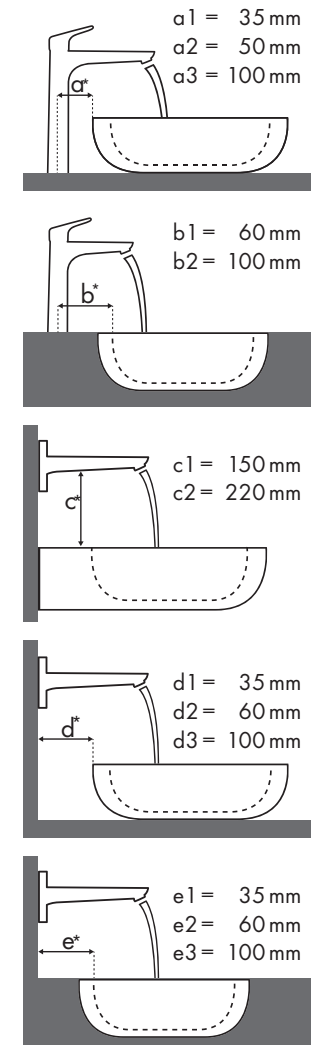

Welche Hansgrohe Armatur passt zu welchem Waschbecken?

Keramag

Xeno		400 x 230		600 x 475	600 x 475	1200 x 475	1200 x 475
		●	●	●	●	●	●
		#126240	#126245	#126260	#126560	#126220	#126225
Focus 100	#31517000	✓	✓	✓	✓	✓	✓
Focus 190	#31518000			✓	✓	✓	✓
Focus 240	#31519000			✓	✓	✓	✓

Keramag

My Day		400 x 280		650 x 480	800 x 480	1000 x 480	600 x 400
		●	●	●	●	●	●
		#125540	#125440	#125465	#125480	#125400	#245460
Focus 100	#31607000	✓	✓	✓	✓	✓	
	#31621000						
	#31517000	✓	✓	✓	✓	✓	
Focus 190	#31608000			✓	✓	✓	✓a2
	#31518000			✓	✓	✓	✓a2

Legende