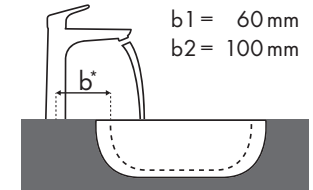

Legende

Welche Hansgrohe Armatur passt zu welchem Waschbecken?

Duravit

Vero																			
		250 x 450	500 x 250		485 x 315	595 x 465	550 x 465	850 x 490	1050 x 490	1250 x 490	600 x 470		800 x 470		1000 x 470	1200 x 470	500 x 380	600 x 380	
Focus		●	●	○	⊗	●	●	●	●	●	●	●	●	●	●	●	⊗	⊗	
		# 070225..00	# 070350..08 # 070350..09	# 070350..00 ○	# 033048..00 # 033048..22	# 045260..00	# 031555..00	# 032985..00	# 032910..00	# 032912..00	# 045460..00 # 045460..27	# 045460..41	# 045480..00 # 045480..27	# 045410..27	# 045412..00	# 045550..00 ⊗	# 045560..00 ⊗		
	# 31730000	✓	✓	✓	✓ ^{b1}														
	# 31733000	✓	✓	✓	✓ ^{b1}														
	# 31130000																		
	# 31607000				✓ ^{b1}	✓	✓	✓	✓	✓	✓		✓	✓					
	# 31621000																		
	# 31517000				✓ ^{b1}	✓	✓	✓	✓	✓	✓	✓	✓	✓	✓				
	# 31608000				✓ ^{b1}	✓	✓	✓	✓	✓	✓		✓	✓					
	# 31518000				✓ ^{b1}	✓	✓	✓	✓	✓	✓	✓	✓	✓	✓	✓ ^{a1}	✓ ^{a1}		
	# 31609000							✓	✓	✓			✓	✓					
	# 31519000							✓	✓	✓			✓	✓					

Legende

a1 = 35 mm
a2 = 50 mm
a3 = 100 mm

b1 = 60 mm
b2 = 100 mm

c1 = 150 mm
c2 = 220 mm

d1 = 35 mm
d2 = 60 mm
d3 = 100 mm

e1 = 35 mm
e2 = 60 mm
e3 = 100 mm

Welche Hansgrohe Armatur passt zu welchem Waschbecken?