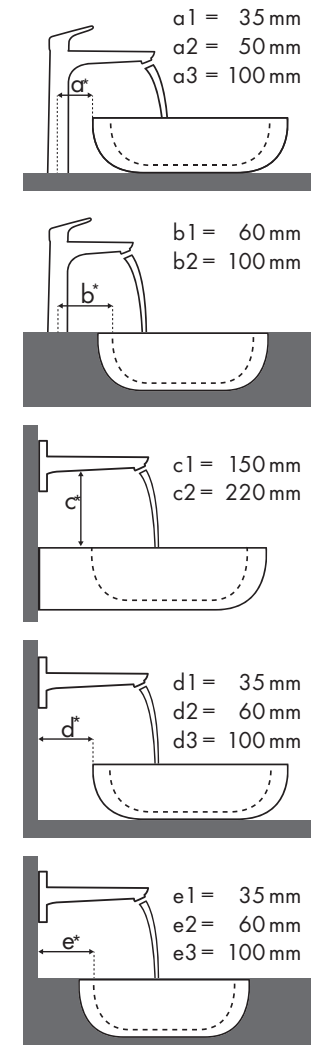

Welche Hansgrohe Armatur passt zu welchem Waschbecken?

Villeroy & Boch

		Sentique				
		450 x 360	650 x 500	555 x 450		
		●	●	●	●	●
		# 5322 45 XX	# 5322 46 XX	# 5143 65 XX	# 5143 66 XX	# 5146 55 XX
Focus						
Focus 70						
	# 31730000	✓				
	# 31733000	✓	✓			
	# 31130000					
Focus 100						
	# 31607000	✓		✓		✓
	# 31621000					
	# 31517000	✓	✓	✓	✓	✓
Focus 190						
	# 31608000			✓		✓
	# 31518000			✓	✓	✓
Focus 240						
	# 31609000					✓
	# 31519000					✓

Villeroy & Boch

		Subway 2.0						
		450 x 370	500 x 400	600 x 470	650 x 490	630 x 355		
		●	●	●	●	●	●	
		# 7315 45 XX	# 7315 50 XX	# 7113 60 XX	# 7113 61 XX	# 7114 65 XX	# 7114 66 XX	# 4115 6R XX # 4115 6R XX
Focus								
Focus 70								
	# 31730000	✓	✓					
	# 31733000	✓	✓					
	# 31130000							
Focus 100								
	# 31607000	✓	✓	✓		✓		
	# 31621000							
	# 31517000	✓	✓	✓	✓	✓	✓	✓
Focus 190								
	# 31608000			✓		✓		
	# 31518000			✓	✓	✓	✓	
Focus 240								
	# 31609000			✓				
	# 31519000			✓	✓			

Legende