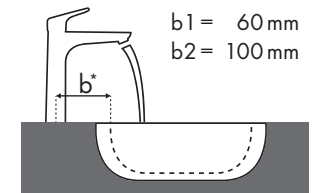

Welche Hansgrohe Armatur passt zu welchem Waschbecken?

Laufen

My Life					
		470 x 380	750 x 480	750 x 530	650 x 440
		● #815942/104	● #811946/104	● #810946/104	● #818944/104
Focus 70	#31730000	✓			
Focus 100	#31607000 #31621000	✓	✓	✓	✓
Focus 190	#31608000	✓	✓	✓	✓
Focus 240	#31609000			✓	✓

Legende