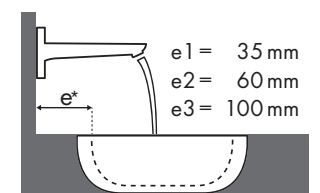

Welche Hansgrohe Armatur passt zu welchem Waschbecken?

Laufen

My Life					
		470 x 380	750 x 480	750 x 530	650 x 440
		● #815942/104	● #811946/104	● #810946/104	● #818944/104
Focus 70	#31730000	✓			
Focus 100	#31607000 #31621000	✓	✓	✓	✓
Focus 190	#31608000	✓	✓	✓	✓
Focus 240	#31609000			✓	✓

Legende