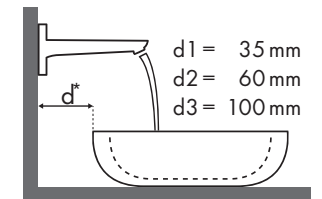

Welche Hansgrohe Armatur passt zu welchem Waschbecken?

Duravit

Starck 3							
		500 x 260	490 x 365	650 x 485	700 x 490	850 x 485	1050 x 485
		○	●	●	●	●	●
Focus		# 075150.00	# 030249.00 # 030256.00	# 030065.00	# 030470.00	# 030480.00	# 030410.00
Focus 70 	# 31730000	✓	✓	✓			
	# 31733000	✓	✓	✓			
	# 31130000	✓	✓	✓			
Focus 100 	# 31607000	✓	✓	✓	✓	✓	✓
	# 31621000	✓	✓	✓	✓	✓	✓
	# 31517000	✓	✓	✓	✓	✓	✓
Focus 190 	# 31608000		✓	✓	✓	✓	✓
	# 31518000		✓	✓	✓	✓	✓
Focus 240 	# 31609000		✓	✓			
	# 31519000		✓	✓			

Legende