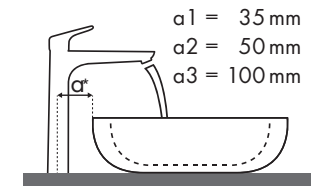

Welche Hansgrohe Armatur passt zu welchem Waschbecken?

Duravit

Starck 3							
		500 x 260	490 x 365	650 x 485	700 x 490	850 x 485	1050 x 485
		○	●	●	●	●	●
Focus		# 075150.00	# 030249.00 # 030256.00	# 030065.00	# 030470.00	# 030480.00	# 030410.00
Focus 70 	# 31730000	✓	✓	✓			
	# 31733000	✓	✓	✓			
	# 31130000	✓	✓	✓			
Focus 100 	# 31607000	✓	✓	✓	✓	✓	✓
	# 31621000	✓	✓	✓	✓	✓	✓
	# 31517000	✓	✓	✓	✓	✓	✓
Focus 190 	# 31608000		✓	✓	✓	✓	✓
	# 31518000		✓	✓	✓	✓	✓
Focus 240 	# 31609000		✓	✓			
	# 31519000		✓	✓			

Legende