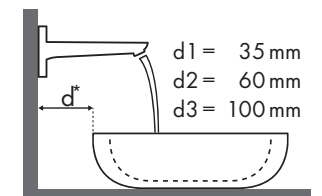

Burgbad

Max 1			
		710 x 385	906 x 506
		⊗	●
		#KBAF070 #SELT070	#KBAC091 #SELR091 #KBAD091 #SELS091
Focus			
Focus 100	 #31607000 #31621000		✓
Focus 190	 #31608000	✓ ^{a2}	✓
Focus 240	 #31609000		✓

Burgbad

Sinea		
		1210 x 490
		●
		#WTU121E
Focus		
Focus 70	 #31730000	✓
Focus 100	 #31607000 #31621000	✓
Focus 190	 #31608000	✓

Legende

Welche Hansgrohe Armatur passt zu welchem Waschbecken?

Duravit

2nd Floor							
		400 x 300	525 x 350	600 x 430	800 x 500	1200 x 505	580 x 415
		●	⊗	●	●	●	⊗
		# 079040..00	# 031653..00	# 049160..00 # 049160..27	# 049180..00 # 049180..27	# 049112..00 # 049112..27	# 031758..00 # 031758..29
Focus 100		# 31607000 # 31621000	✓b1	✓	✓	✓	
		# 31517000	✓	✓b1	✓	✓	
Focus 190		# 31608000	✓b1	✓	✓	✓	
		# 31518000	✓b1	✓	✓	✓	✓a1

Legende

✓ = Kombination empfohlen | ● = Hahnloch durchgestochen | ○ = Hahnloch vorgestochen | ⊗ = ohne Hahnloch

Welche Hansgrohe Armatur passt zu welchem Waschbecken?

Duravit

DuraStyle							
		450 x 335	550 x 440	370 x 370	430 x 430	600 x 380	1000 x 480
		●	●	⊗	⊗	⊗	●
		# 070845.00	# 231955.00	# 037337.00	# 034943.00	# 034960.00	# 232010.00
Focus 100		# 31607000 # 31621000	✓	✓ ^{b1}			✓
		# 31517000	✓	✓ ^{b1}			✓
Focus 190		# 31608000	✓	✓ ^{b1}			✓
		# 31518000	✓	✓ ^{b1}	✓ ^{a1}	✓ ^{a1}	✓