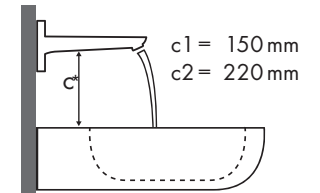

Welche Hansgrohe Armatur passt zu welchem Waschbecken?

Laufen

My Life					
		470 x 380	750 x 480	750 x 530	650 x 440
		● #815942/104	● #811946/104	● #810946/104	● #818944/104
Focus 70	#31730000	✓			
Focus 100	#31607000 #31621000	✓	✓	✓	✓
Focus 190	#31608000	✓	✓	✓	✓
Focus 240	#31609000			✓	✓

Legende