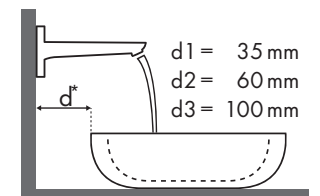

Welche Hansgrohe Armatur passt zu welchem Waschbecken?

Laufen

My Life					
		470 x 380	750 x 480	750 x 530	650 x 440
		● #815942/104	● #811946/104	● #810946/104	● #818944/104
Focus 70	#31730000	✓			
Focus 100	#31607000 #31621000	✓	✓	✓	✓
Focus 190	#31608000	✓	✓	✓	✓
Focus 240	#31609000			✓	✓

Legende