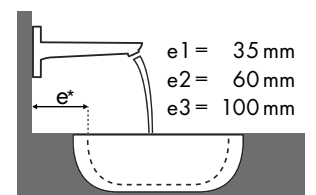

Legende

Welche Hansgrohe Armatur passt zu welchem Waschbecken?

Roca

											
		Java 560 x 475	Selene 510 x 395	Meridian 850 x 460	Diverta 470 x 440	Diverta 750 x 440	Ibis 440 x 310	Victoria 560 x 460	Victoria 650 x 510	The Gap 600 x 470	The Gap 650 x 470
Focus		● # 7327863000	⊗ # 7322307000	● # 32724D0000	● # 73271110	● # 3271100000	○ # 3208410010	● # 3253930000	● # 3253910000	● # 3274740000	● # 3274730000
Focus 70 	# 31730000										
	# 31132000 # 31130000	✓					✓	✓			
Focus 100 	# 31607000 # 31621000	✓	✓ ^{a2}	✓	✓	✓	✓	✓	✓	✓	✓
	# 31517000	✓	✓ ^{a2}	✓	✓	✓	✓	✓	✓	✓	✓
Focus 190 	# 31608000	✓	✓ ^{a2}	✓	✓		✓	✓	✓	✓	✓
	# 31518000	✓	✓ ^{a2}	✓	✓		✓	✓	✓	✓	✓
Focus 240 	# 31609000	✓	✓ ^{a2}	✓				✓	✓	✓	✓
	# 31519000	✓	✓ ^{a2}	✓				✓	✓	✓	✓

Legende

✓ = Kombination empfohlen | ● = Hahnloch durchgestochen | ○ = Hahnloch vorgestochen | ⊗ = ohne Hahnloch

Welche Hansgrohe Armatur passt zu welchem Waschbecken?

Villeroy & Boch

Memento												
		500 x 420		600 x 420		600 x 420		800 x 470				
		●	○	●	○	●	○	●	○			
Focus		# 5133 50 XX	# 5133 51 XX	# 5133 5G XX	# 5133 60 XX	# 5133 6L XX	# 5133 6I XX	# 5133 6G XX	# 5135 60 XX	# 5135 6I XX	# 5133 85 XX	# 5133 8I XX
		# 5133 5L XX	# 5133 5T XX	# 5133 5G XX	# 5133 60 XX	# 5133 6L XX	# 5133 6I XX	# 5133 6G XX	# 5135 60 XX	# 5135 6I XX	# 5133 85 XX	# 5133 8I XX
Focus 100 	# 31607000	✓			✓			✓		✓		
	# 31621000	✓			✓			✓		✓		
Focus 190 	# 31517000	✓	✓	✓	✓	✓	✓	✓	✓	✓	✓	✓
	# 31608000	✓			✓			✓		✓		
	# 31518000	✓	✓	✓	✓	✓	✓	✓	✓	✓	✓	✓