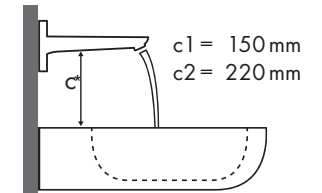

Sinea		
		1210 x 490
		●
		#WTU121E
Focus		
Focus 70	 #31730000	✓
Focus 100	 #31607000 #31621000	✓
Focus 190	 #31608000	✓

Legende

Welche Hansgrohe Armatur passt zu welchem Waschbecken?

Duravit

2nd Floor							
		400 x 300	525 x 350	600 x 430	800 x 500	1200 x 505	580 x 415
		●	⊗	●	●	●	⊗
		# 079040..00	# 031653..00	# 049160..00 # 049160..27	# 049180..00 # 049180..27	# 049112..00 # 049112..27	# 031758..00 # 031758..29
Focus 100		# 31607000 # 31621000	✓b1	✓	✓	✓	
		# 31517000	✓	✓b1	✓	✓	
Focus 190		# 31608000	✓b1	✓	✓	✓	
		# 31518000	✓b1	✓	✓	✓	✓a1

Legende

✓ = Kombination empfohlen | ● = Hahnloch durchgestochen | ○ = Hahnloch vorgestochen | ⊗ = ohne Hahnloch

Welche Hansgrohe Armatur passt zu welchem Waschbecken?

Duravit

DuraStyle							
		450 x 335	550 x 440	370 x 370	430 x 430	600 x 380	1000 x 480
		●	●	⊗	⊗	⊗	●
		# 070845.00	# 231955.00	# 037337.00	# 034943.00	# 034960.00	# 232010.00
Focus 100		# 31607000 # 31621000	✓	✓ ^{b1}			✓
		# 31517000	✓	✓ ^{b1}			✓
Focus 190		# 31608000	✓	✓ ^{b1}			✓
		# 31518000	✓	✓ ^{b1}	✓ ^{a1}	✓ ^{a1}	✓