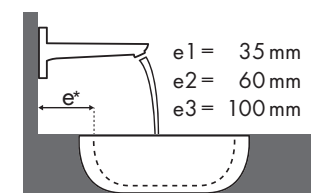

Sinea		
		1210 x 490
		●
		#WTU121E
Focus		
Focus 70	 #31730000	✓
Focus 100	 #31607000 #31621000	✓
Focus 190	 #31608000	✓

Legende

Welche Hansgrohe Armatur passt zu welchem Waschbecken?

Duravit

2nd Floor							
		400 x 300	525 x 350	600 x 430	800 x 500	1200 x 505	580 x 415
		●	⊗	●	●	●	⊗
		# 079040..00	# 031653..00	# 049160..00 # 049160..27	# 049180..00 # 049180..27	# 049112..00 # 049112..27	# 031758..00 # 031758..29
Focus 100		# 31607000 # 31621000	✓b1	✓	✓	✓	
		# 31517000	✓	✓b1	✓	✓	
Focus 190		# 31608000	✓b1	✓	✓	✓	
		# 31518000	✓b1	✓	✓	✓	✓a1

Legende

✓ = Kombination empfohlen | ● = Hahnloch durchgestochen | ○ = Hahnloch vorgestochen | ⊗ = ohne Hahnloch

Welche Hansgrohe Armatur passt zu welchem Waschbecken?

Duravit

DuraStyle							
		450 x 335	550 x 440	370 x 370	430 x 430	600 x 380	1000 x 480
		●	●	⊗	⊗	⊗	●
		# 070845.00	# 231955.00	# 037337.00	# 034943.00	# 034960.00	# 232010.00
Focus 100		# 31607000 # 31621000	✓	✓ ^{b1}			✓
		# 31517000	✓	✓ ^{b1}			✓
Focus 190		# 31608000	✓	✓ ^{b1}			✓
		# 31518000	✓	✓ ^{b1}	✓ ^{a1}	✓ ^{a1}	✓