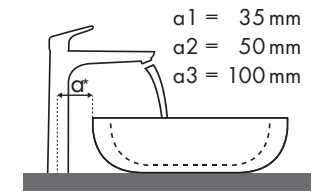

Sinea		
		1210 x 490
		●
		#WTU121E
Focus		
Focus 70	 #31730000	✓
Focus 100	 #31607000 #31621000	✓
Focus 190	 #31608000	✓

Legende

Welche Hansgrohe Armatur passt zu welchem Waschbecken?

Duravit

2nd Floor							
		400 x 300	525 x 350	600 x 430	800 x 500	1200 x 505	580 x 415
		●	⊗	●	●	●	⊗
		# 079040..00	# 031653..00	# 049160..00 # 049160..27	# 049180..00 # 049180..27	# 049112..00 # 049112..27	# 031758..00 # 031758..29
Focus 100		# 31607000 # 31621000	✓b1	✓	✓	✓	
		# 31517000	✓	✓b1	✓	✓	
Focus 190		# 31608000	✓b1	✓	✓	✓	
		# 31518000	✓b1	✓	✓	✓	✓a1

Legende

✓ = Kombination empfohlen | ● = Hahnloch durchgestochen | ○ = Hahnloch vorgestochen | ⊗ = ohne Hahnloch

Welche Hansgrohe Armatur passt zu welchem Waschbecken?

Duravit

DuraStyle							
		450 x 335	550 x 440	370 x 370	430 x 430	600 x 380	1000 x 480
		●	●	⊗	⊗	⊗	●
		# 070845.00	# 231955.00	# 037337.00	# 034943.00	# 034960.00	# 232010.00
Focus 100		# 31607000 # 31621000	✓	✓ ^{b1}			✓
		# 31517000	✓	✓ ^{b1}			✓
Focus 190		# 31608000	✓	✓ ^{b1}			✓
		# 31518000	✓	✓ ^{b1}	✓ ^{a1}	✓ ^{a1}	✓