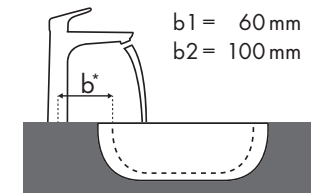

Welche Hansgrohe Armatur passt zu welchem Waschbecken?

Duravit

Starck 3							
		500 x 260	490 x 365	650 x 485	700 x 490	850 x 485	1050 x 485
		○	●	●	●	●	●
Focus		# 075150.00	# 030249.00 # 030256.00	# 030065.00	# 030470.00	# 030480.00	# 030410.00
Focus 70 	# 31730000	✓	✓	✓			
	# 31733000	✓	✓	✓			
	# 31130000	✓	✓	✓			
Focus 100 	# 31607000	✓	✓	✓	✓	✓	✓
	# 31621000	✓	✓	✓	✓	✓	✓
	# 31517000	✓	✓	✓	✓	✓	✓
Focus 190 	# 31608000		✓	✓	✓	✓	✓
	# 31518000		✓	✓	✓	✓	✓
Focus 240 	# 31609000		✓	✓			
	# 31519000		✓	✓			

Legende