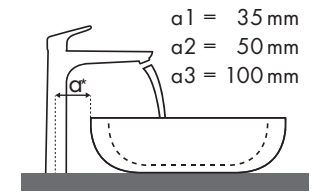

Welche Hansgrohe Armatur passt zu welchem Waschbecken?

Duravit

DuraStyle							
		450 x 335	550 x 440	370 x 370	430 x 430	600 x 380	1000 x 480
		●	●	⊗	⊗	⊗	●
		# 070845.00	# 231955.00	# 037337.00	# 034943.00	# 034960.00	# 232010.00
Focus 100		# 31607000 # 31621000	✓	✓^{b1}			✓
		# 31517000	✓	✓^{b1}			✓
Focus 190		# 31608000	✓	✓^{b1}			✓
		# 31518000	✓	✓^{b1}	✓^{a1}	✓^{a1}	✓

Legende