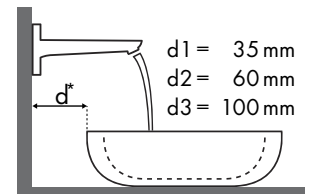

Legende

Welche Hansgrohe Armatur passt zu welchem Waschbecken?

Roca

											
		Java 560 x 475	Selene 510 x 395	Meridian 850 x 460	Diverta 470 x 440	Diverta 750 x 440	Ibis 440 x 310	Victoria 560 x 460	Victoria 650 x 510	The Gap 600 x 470	The Gap 650 x 470
Focus		● # 7327863000	⊗ # 7322307000	● # 32724D0000	● # 73271110	● # 3271100000	○ # 3208410010	● # 3253930000	● # 3253910000	● # 3274740000	● # 3274730000
Focus 70 	# 31730000										
	# 31132000 # 31130000	✓					✓	✓			
Focus 100 	# 31607000 # 31621000	✓	✓ ^{a2}	✓	✓	✓	✓	✓	✓	✓	✓
	# 31517000	✓	✓ ^{a2}	✓	✓	✓	✓	✓	✓	✓	✓
Focus 190 	# 31608000	✓	✓ ^{a2}	✓	✓		✓	✓	✓	✓	✓
	# 31518000	✓	✓ ^{a2}	✓	✓		✓	✓	✓	✓	✓
Focus 240 	# 31609000	✓	✓ ^{a2}	✓				✓	✓	✓	✓
	# 31519000	✓	✓ ^{a2}	✓				✓	✓	✓	✓

Legende

✓ = Kombination empfohlen | ● = Hahnloch durchgestochen | ○ = Hahnloch vorgestochen | ⊗ = ohne Hahnloch

Welche Hansgrohe Armatur passt zu welchem Waschbecken?

Villeroy & Boch

Memento												
		500 x 420		600 x 420		600 x 420		800 x 470				
		●	○	●	○	●	○	●	○			
Focus		# 5133 50 XX	# 5133 51 XX	# 5133 5G XX	# 5133 60 XX	# 5133 6L XX	# 5133 6I XX	# 5133 6G XX	# 5135 60 XX	# 5135 6I XX	# 5133 85 XX	# 5133 8I XX
		# 5133 5L XX	# 5133 5T XX	# 5133 5G XX	# 5133 60 XX	# 5133 6L XX	# 5133 6I XX	# 5133 6G XX	# 5135 60 XX	# 5135 6I XX	# 5133 85 XX	# 5133 8I XX
Focus 100 	# 31607000	✓			✓			✓		✓		
	# 31621000	✓			✓			✓		✓		
Focus 190 	# 31517000	✓	✓	✓	✓	✓	✓	✓	✓	✓	✓	✓
	# 31608000	✓			✓			✓		✓		
	# 31518000	✓	✓	✓	✓	✓	✓	✓	✓	✓	✓	✓