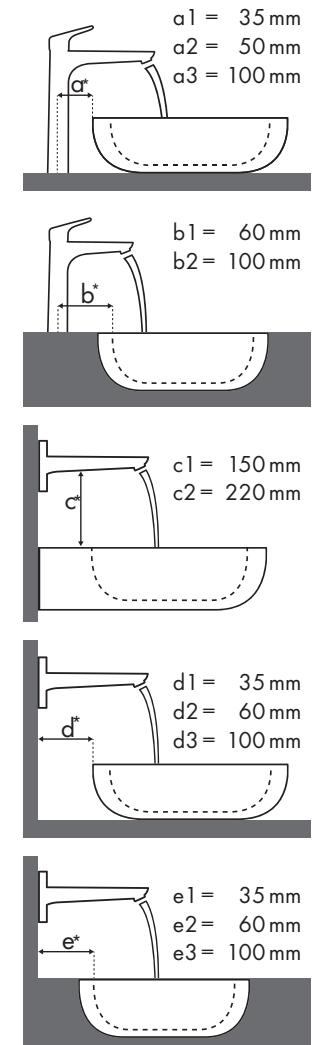

☑ = Kombination empfohlen | ☉ = Hahnloch durchgestochen | ○ = Hahnloch vorgestochen | ⊙ = ohne Hahnloch

Legende

Montagemaße für verschiedene Einbausituationen

Geprüfte, empfohlene Kombinationen

Erläuterungen Waschbeckentyp

Legende

Welche Hansgrohe Armatur passt zu welchem Waschbecken?

Laufen

My Life					
		470 x 380	750 x 480	750 x 530	650 x 440
		● #815942/104	● #811946/104	● #810946/104	● #818944/104
Focus 70	 #31730000	✓			
Focus 100	 #31607000 #31621000	✓	✓	✓	✓
Focus 190	 #31608000	✓	✓	✓	✓
Focus 240	 #31609000			✓	✓

Legende

Welche Hansgrohe Armatur passt zu welchem Waschbecken?

Laufen

Pro												
		450 x 340		525 x 400	625 x 400	600 x 380		850 x 480	1050 x 480	600 x 400		
		● #811951/104 #811952/104	● #811951/156	⊗ #811961/109 #811961/155	⊗ #811969/109 #811969/155	● #812953/104	● #812953/156	● #813956/104	● #813958/104	⊗ #816952/112		
Focus 70		# 31730000	✓									
		# 31733000 # 31130000	✓	✓								
Focus 100		# 31607000 # 31621000	✓		✓b1	✓b1	✓		✓	✓		
		# 31517000	✓	✓	✓b1	✓b1	✓	✓	✓	✓		
Focus 190		# 31608000			✓b1	✓b1	✓		✓	✓		
		# 31518000			✓b1	✓b1	✓	✓	✓	✓	✓a2	
Focus 240		# 31609000			✓b1	✓b1			✓	✓		
		# 31519000			✓b1	✓b1			✓	✓		

Legende

Welche Hansgrohe Armatur passt zu welchem Waschbecken?

Roca

											
		Java 560 x 475	Selene 510 x 395	Meridian 850 x 460	Diverta 470 x 440	Diverta 750 x 440	Ibis 440 x 310	Victoria 560 x 460	Victoria 650 x 510	The Gap 600 x 470	The Gap 650 x 470
Focus		● # 7327863000	⊗ # 7322307000	● # 32724D0000	● # 73271110	● # 3271100000	○ # 3208410010	● # 3253930000	● # 3253910000	● # 3274740000	● # 3274730000
Focus 70 	# 31730000										
	# 31132000 # 31130000	✓					✓	✓			
Focus 100 	# 31607000 # 31621000	✓	✓ ^{a2}	✓	✓	✓	✓	✓	✓	✓	✓
	# 31517000	✓	✓ ^{a2}	✓	✓	✓	✓	✓	✓	✓	✓
Focus 190 	# 31608000	✓	✓ ^{a2}	✓	✓		✓	✓	✓	✓	✓
	# 31518000	✓	✓ ^{a2}	✓	✓		✓	✓	✓	✓	✓
Focus 240 	# 31609000	✓	✓ ^{a2}	✓				✓	✓	✓	✓
	# 31519000	✓	✓ ^{a2}	✓				✓	✓	✓	✓