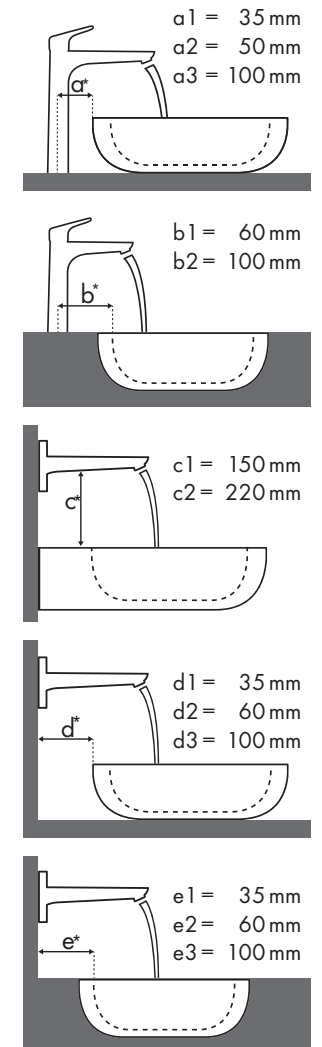

Legende

✓ = Kombination empfohlen | ● = Hahnloch durchgestochen | ○ = Hahnloch vorgestochen | ⊗ = ohne Hahnloch

Welche Hansgrohe Armatur passt zu welchem Waschbecken?

Duravit

DuraStyle							
		450 x 335	550 x 440	370 x 370	430 x 430	600 x 380	1000 x 480
		●	●	⊗	⊗	⊗	●
		# 070845.00	# 231955.00	# 037337.00	# 034943.00	# 034960.00	# 232010.00
Focus 100		# 31607000 # 31621000	✓	✓ ^{b1}			✓
		# 31517000	✓	✓ ^{b1}			✓
Focus 190		# 31608000	✓	✓ ^{b1}			✓
		# 31518000	✓	✓ ^{b1}	✓ ^{a1}	✓ ^{a1}	✓

Legende

Welche Hansgrohe Armatur passt zu welchem Waschbecken?

Duravit

New Darling								
		470 x 345	600 x 520	650 x 540	470 x 470	830 x 545	1030 x 545	
		● # 073147..00	● # 262160..00	● # 262165..00	● # 049747..00	● # 049983..00	● # 049910..00	
Focus 70								
	# 31730000	✓						
	# 31733000	✓						
	# 31130000							
Focus 100								
	# 31607000		✓	✓	✓	✓	✓	
	# 31621000							
	# 31517000		✓	✓	✓	✓	✓	
Focus 190								
	# 31608000		✓	✓	✓	✓	✓	
	# 31518000		✓	✓	✓	✓	✓	
Focus 240								
	# 31609000		✓	✓	✓	✓	✓	
	# 31519000		✓	✓	✓	✓	✓	

Legende

Welche Hansgrohe Armatur passt zu welchem Waschbecken?

Duravit

Starck 3							
		500 x 260	490 x 365	650 x 485	700 x 490	850 x 485	1050 x 485
		○	●	●	●	●	●
Focus		# 075150.00	# 030249.00 # 030256.00	# 030065.00	# 030470.00	# 030480.00	# 030410.00
Focus 70 	# 31730000	✓	✓	✓			
	# 31733000	✓	✓	✓			
	# 31130000	✓	✓	✓			
Focus 100 	# 31607000	✓	✓	✓	✓	✓	✓
	# 31621000	✓	✓	✓	✓	✓	✓
	# 31517000	✓	✓	✓	✓	✓	✓
Focus 190 	# 31608000		✓	✓	✓	✓	✓
	# 31518000		✓	✓	✓	✓	✓
Focus 240 	# 31609000		✓	✓			
	# 31519000		✓	✓			