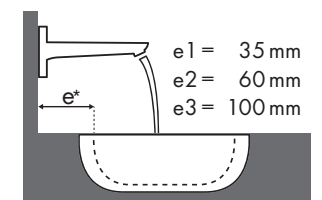

Welche Hansgrohe Armatur passt zu welchem Waschbecken?

Duravit

Happy D.2						
		500x360	600x500	600x400	600x460	1000x505
		●	●	⊗	⊗	●
		# 070950..00	# 231660..00	# 231460..00	# 231560..00	# 231810..00
Focus 70 	# 31730000 # 31132000 # 31130000	✓				
	# 31733000 # 31604000	✓				
Focus 100 	# 31607000 # 31621000	✓	✓		✓	✓
	# 31517000	✓	✓		✓	✓
Focus 190 	# 31608000	✓	✓	✓^{a1}	✓	✓
	# 31518000	✓	✓	✓^{a1}	✓	✓
Focus 240 	# 31609000		✓		✓	✓
	# 31519000		✓		✓	✓

Legende