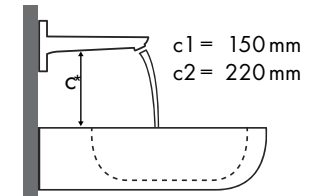

Welche Hansgrohe Armatur passt zu welchem Waschbecken?

Gala

		600 x 450	600 x 475	800 x 475	800 x 475	800 x 475
		●	●	●	●	●
Focus		# 2701001..00	# 1302001..00	# 1301001..00	# 2605001..00	# 2604001..00
Focus 100 	# 31607000	✓			✓	✓
	# 31621000	✓			✓	✓
	# 31517000	✓	✓	✓	✓	✓
Focus 190 	# 31608000	✓			✓	✓
	# 31518000	✓	✓	✓	✓	✓
Focus 240 	# 31609000	✓			✓	✓
	# 31519000	✓	✓	✓	✓	✓

Legende