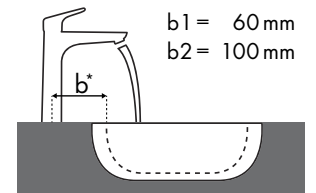

Legende

✓ = Kombination empfohlen | ● = Hahnloch durchgestochen | ○ = Hahnloch vorgestochen | ⊗ = ohne Hahnloch