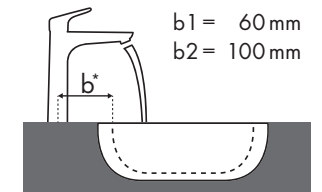

Welche Hansgrohe Armatur passt zu welchem Waschbecken?

Duravit

Happy D.2						
		500x360	600x500	600x400	600x460	1000x505
		●	●	⊗	⊗	●
		# 070950..00	# 231660..00	# 231460..00	# 231560..00	# 231810..00
Focus 70 	# 31730000 # 31132000 # 31130000	✓				
	# 31733000 # 31604000	✓				
Focus 100 	# 31607000 # 31621000	✓	✓		✓	✓
	# 31517000	✓	✓		✓	✓
Focus 190 	# 31608000	✓	✓	✓^{a1}	✓	✓
	# 31518000	✓	✓	✓^{a1}	✓	✓
Focus 240 	# 31609000		✓		✓	✓
	# 31519000		✓		✓	✓

Legende