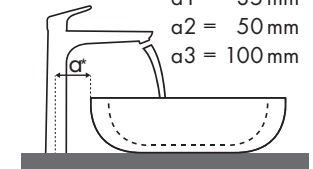

Legende

Welche Hansgrohe Armatur passt zu welchem Waschbecken?

Duravit

Starck 3							
		500 x 260	490 x 365	650 x 485	700 x 490	850 x 485	1050 x 485
		○	●	●	●	●	●
Focus		# 075150.00	# 030249.00 # 030256.00	# 030065.00	# 030470.00	# 030480.00	# 030410.00
Focus 70 	# 31730000	✓	✓	✓			
	# 31733000	✓	✓	✓			
	# 31130000	✓	✓	✓			
Focus 100 	# 31607000	✓	✓	✓	✓	✓	✓
	# 31621000	✓	✓	✓	✓	✓	✓
	# 31517000	✓	✓	✓	✓	✓	✓
Focus 190 	# 31608000		✓	✓	✓	✓	✓
	# 31518000		✓	✓	✓	✓	✓
Focus 240 	# 31609000		✓	✓			
	# 31519000		✓	✓			

Legende

Welche Hansgrohe Armatur passt zu welchem Waschbecken?

Duravit

Vero																			
		250 x 450	500 x 250		485 x 315	595 x 465	550 x 465	850 x 490	1050 x 490	1250 x 490	600 x 470		800 x 470		1000 x 470	1200 x 470	500 x 380	600 x 380	
Focus		●	●	○	⊗	●	●	●	●	●	●	●	●	●	●	●	⊗	⊗	
		# 070225..00	# 070350..08 # 070350..09	# 070350..00 ○	# 033048..00 # 033048..22	# 045260..00	# 031555..00	# 032985..00	# 032910..00	# 032912..00	# 045460..00 # 045460..27	# 045460..41	# 045480..00 # 045480..27	# 045410..27	# 045412..00	# 045550..00 ⊗	# 045560..00 ⊗		
	# 31730000	✓	✓	✓	✓ ^{b1}														
	# 31733000	✓	✓	✓	✓ ^{b1}														
	# 31130000																		
	# 31607000				✓ ^{b1}	✓	✓	✓	✓	✓	✓		✓	✓					
	# 31621000																		
	# 31517000				✓ ^{b1}	✓	✓	✓	✓	✓	✓	✓	✓	✓	✓				
	# 31608000				✓ ^{b1}	✓	✓	✓	✓	✓	✓		✓	✓					
	# 31518000				✓ ^{b1}	✓	✓	✓	✓	✓	✓	✓	✓	✓	✓	✓ ^{a1}	✓ ^{a1}		
	# 31609000							✓	✓	✓			✓	✓					
	# 31519000							✓	✓	✓			✓	✓					

Legende

a1 = 35 mm
a2 = 50 mm
a3 = 100 mm

b1 = 60 mm
b2 = 100 mm

c1 = 150 mm
c2 = 220 mm

d1 = 35 mm
d2 = 60 mm
d3 = 100 mm

e1 = 35 mm
e2 = 60 mm
e3 = 100 mm

Welche Hansgrohe Armatur passt zu welchem Waschbecken?