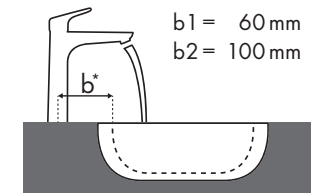

Legende

✓ = Kombination empfohlen | ● = Hahnloch durchgestochen | ○ = Hahnloch vorgestochen | ⊗ = ohne Hahnloch