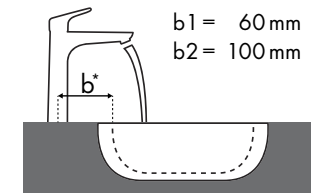

Welche Hansgrohe Armatur passt zu welchem Waschbecken?

Gala

		600 x 450	600 x 475	800 x 475	800 x 475	800 x 475
		●	●	●	●	●
Focus		# 2701001..00	# 1302001..00	# 1301001..00	# 2605001..00	# 2604001..00
Focus 100 	# 31607000	✓			✓	✓
	# 31621000	✓			✓	✓
	# 31517000	✓	✓	✓	✓	✓
Focus 190 	# 31608000	✓			✓	✓
	# 31518000	✓	✓	✓	✓	✓
Focus 240 	# 31609000	✓			✓	✓
	# 31519000	✓	✓	✓	✓	✓

Legende