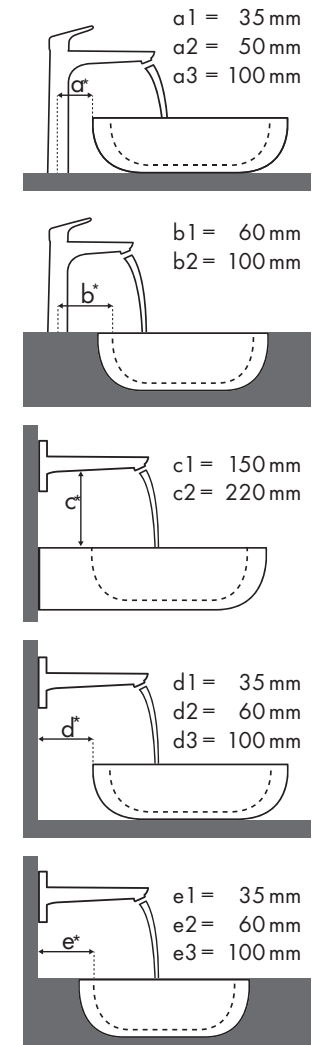

☑ = Kombination empfohlen | ☉ = Hahnloch durchgestochen | ○ = Hahnloch vorgestochen | ⊙ = ohne Hahnloch

Legende

Montagemaße für verschiedene Einbausituationen

Geprüfte, empfohlene Kombinationen

Erläuterungen Waschbeckentyp

Legende

✓ = Kombination empfohlen | ● = Hahnloch durchgestochen | ○ = Hahnloch vorgestochen | ⊗ = ohne Hahnloch

Welche Hansgrohe Armatur passt zu welchem Waschbecken?

Duravit

DuraStyle							
		450 x 335	550 x 440	370 x 370	430 x 430	600 x 380	1000 x 480
		●	●	⊗	⊗	⊗	●
		# 070845.00	# 231955.00	# 037337.00	# 034943.00	# 034960.00	# 232010.00
Focus 100		# 31607000 # 31621000	✓	✓ ^{b1}			✓
		# 31517000	✓	✓ ^{b1}			✓
Focus 190		# 31608000	✓	✓ ^{b1}			✓
		# 31518000	✓	✓ ^{b1}	✓ ^{a1}	✓ ^{a1}	✓

Legende

Welche Hansgrohe Armatur passt zu welchem Waschbecken?

Keromag

		iCon			
		500 x 485	600 x 485	750 x 485	900 x 485
		●	●	●	●
		# 124050 # 124150	# 124060	# 124075	# 124090 # 124190 # 124195
Focus					
Focus 100	# 31607000 # 31621000	✓	✓	✓	✓
	# 31517000	✓	✓	✓	✓
Focus 190	# 31608000		✓	✓	✓
	# 31518000		✓	✓	✓
Focus 240	# 31609000		✓	✓	✓
	# 31519000		✓	✓	✓

Legende

Welche Hansgrohe Armatur passt zu welchem Waschbecken?

Keramik

Renova Nr. 1 Plan														
		600 x 480		650 x 480		750 x 480	600 x 480	650 x 480	850 x 480	1000 x 480	850 x 480		1000 x 480	
		● # 222260	● # 222262	● # 222265	● # 222267	● # 122175 # 122180	● # 225160	● # 225165	● # 125185	● # 125100	● # 122185	● # 122187	● # 122100	● # 122102
Focus 100 	# 31607000	✓		✓		✓	✓	✓	✓	✓		✓		
	# 31621000	✓		✓		✓	✓	✓	✓	✓		✓		
	# 31517000	✓	✓	✓	✓	✓	✓	✓	✓	✓	✓	✓	✓	
Focus 190 	# 31608000	✓		✓		✓	✓	✓	✓	✓		✓		
	# 31518000	✓	✓	✓	✓	✓	✓	✓	✓	✓	✓	✓	✓	
Focus 240 	# 31609000	✓		✓		✓	✓	✓	✓	✓		✓		
	# 31519000	✓	✓	✓	✓	✓	✓	✓	✓	✓	✓	✓	✓	