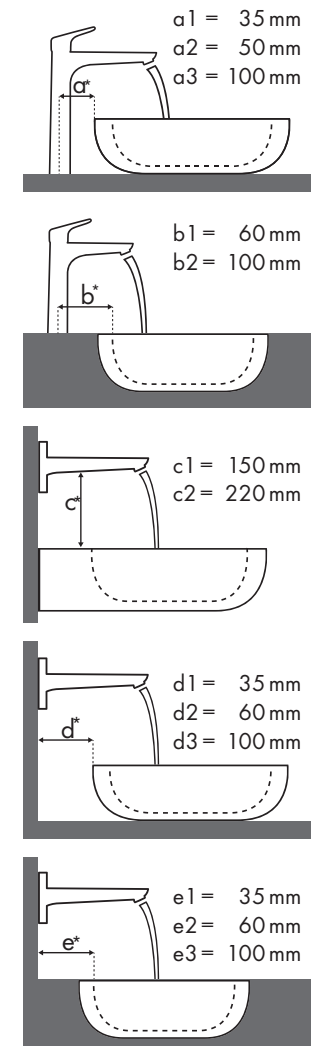

Welche Hansgrohe Armatur passt zu welchem Waschbecken?

Burgbad

		Bel					
		610 x 355	1210 x 487	1610 x 487	710 x 405	910 x 405	
Focus		● # MWALU061 # MWALU081 # MWALU081	● # MWAV121	● # MWAV161	● # MWAW071	● # MWAW091	
Focus 100 	# 31607000 # 31621000	✓			✓	✓	
Focus 190 	# 31608000		✓	✓	✓	✓	
Focus 240 	# 31609000		✓	✓	✓	✓	

Burgbad

		Cala							
		605 x 550	905 x 550	1205 x 550	1505 x 550				
Focus		● # WTU060M	● # WTU099M # WTU096A	● # WTU120M # WTU122M # WTU123A	● # WTU150M				
Focus 70 	# 31730000	✓				✓			
Focus 100 	# 31607000 # 31621000	✓	✓	✓	✓				
Focus 190 	# 31608000	✓	✓	✓	✓				
Focus 240 	# 31609000	✓	✓	✓	✓				

Legende