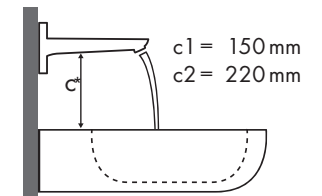

Welche Hansgrohe Armatur passt zu welchem Waschbecken?

Duravit

Happy D.2						
		500x360	600x500	600x400	600x460	1000x505
		●	●	⊗	⊗	●
		# 070950..00	# 231660..00	# 231460..00	# 231560..00	# 231810..00
Focus 70 	# 31730000 # 31132000 # 31130000	✓				
	# 31733000 # 31604000	✓				
Focus 100 	# 31607000 # 31621000	✓	✓		✓	✓
	# 31517000	✓	✓		✓	✓
Focus 190 	# 31608000	✓	✓	✓^{a1}	✓	✓
	# 31518000	✓	✓	✓^{a1}	✓	✓
Focus 240 	# 31609000		✓		✓	✓
	# 31519000		✓		✓	✓

Legende