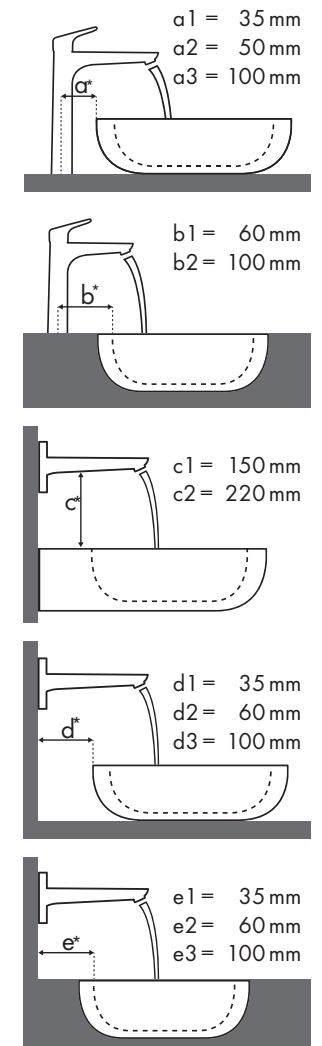

Legende

Welche Hansgrohe Armatur passt zu welchem Waschbecken?

Burgbad

Crono 1.0					
		810 x 500	1210 x 500	1610 x 500	2010 x 500
		●	●	●	●
		#MES8065	#MES1265 #MES1266	#MES1665	#MDS2065
Focus					
Focus 100	 #31607000 #31621000	✓	✓	✓	✓
Focus 190	 #31608000	✓	✓	✓	✓
Focus 240	 #31609000	✓	✓	✓	✓

Burgbad

Max 1			
		710 x 385	906 x 506
		⊗	●
		#KBAF070 #SELT070	#KBAC091 #SELR091 #KBAD091 #SELS091
Focus			
Focus 100	 #31607000 #31621000		✓
Focus 190	 #31608000	✓ ^{a2}	✓
Focus 240	 #31609000		✓

Burgbad

Sinea		
		1210 x 490
		●
		#WTU121E
Focus		
Focus 70	 #31730000	✓
Focus 100	 #31607000 #31621000	✓
Focus 190	 #31608000	✓

Legende

Welche Hansgrohe Armatur passt zu welchem Waschbecken?

Duravit

2nd Floor							
		400 x 300	525 x 350	600 x 430	800 x 500	1200 x 505	580 x 415
		●	⊗	●	●	●	⊗
		# 079040..00	# 031653..00	# 049160..00 # 049160..27	# 049180..00 # 049180..27	# 049112..00 # 049112..27	# 031758..00 # 031758..29
Focus 100		# 31607000 # 31621000	✓b1	✓	✓	✓	
		# 31517000	✓	✓b1	✓	✓	
Focus 190		# 31608000	✓b1	✓	✓	✓	
		# 31518000	✓b1	✓	✓	✓	✓a1

Legende

✓ = Kombination empfohlen | ● = Hahnloch durchgestochen | ○ = Hahnloch vorgestochen | ⊗ = ohne Hahnloch

Welche Hansgrohe Armatur passt zu welchem Waschbecken?

Duravit

DuraStyle							
		450 x 335	550 x 440	370 x 370	430 x 430	600 x 380	1000 x 480
		●	●	⊗	⊗	⊗	●
		# 070845.00	# 231955.00	# 037337.00	# 034943.00	# 034960.00	# 232010.00
Focus 100		# 31607000 # 31621000	✓	✓ ^{b1}			✓
		# 31517000	✓	✓ ^{b1}			✓
Focus 190		# 31608000	✓	✓ ^{b1}			✓
		# 31518000	✓	✓ ^{b1}	✓ ^{a1}	✓ ^{a1}	✓