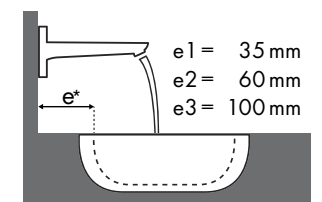

Welche Hansgrohe Armatur passt zu welchem Waschbecken?

Gala

		600 x 450	600 x 475	800 x 475	800 x 475	800 x 475
		●	●	●	●	●
Focus		# 2701001..00	# 1302001..00	# 1301001..00	# 2605001..00	# 2604001..00
Focus 100 	# 31607000	✓			✓	✓
	# 31621000	✓			✓	✓
	# 31517000	✓	✓	✓	✓	✓
Focus 190 	# 31608000	✓			✓	✓
	# 31518000	✓	✓	✓	✓	✓
Focus 240 	# 31609000	✓			✓	✓
	# 31519000	✓	✓	✓	✓	✓

Legende