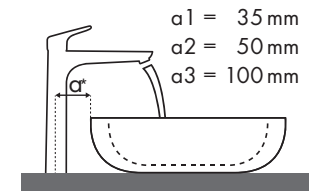

Welche Hansgrohe Armatur passt zu welchem Waschbecken?

Laufen

My Life					
		470 x 380	750 x 480	750 x 530	650 x 440
		● #815942/104	● #811946/104	● #810946/104	● #818944/104
Focus 70	#31730000	✓			
Focus 100	#31607000 #31621000	✓	✓	✓	✓
Focus 190	#31608000	✓	✓	✓	✓
Focus 240	#31609000			✓	✓

Legende