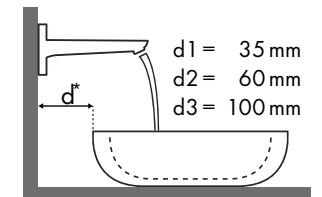

Welche Hansgrohe Armatur passt zu welchem Waschbecken?

Gala

		600 x 450	600 x 475	800 x 475	800 x 475	800 x 475
		●	●	●	●	●
Focus		# 2701001..00	# 1302001..00	# 1301001..00	# 2605001..00	# 2604001..00
Focus 100 	# 31607000	✓			✓	✓
	# 31621000	✓			✓	✓
	# 31517000	✓	✓	✓	✓	✓
Focus 190 	# 31608000	✓			✓	✓
	# 31518000	✓	✓	✓	✓	✓
Focus 240 	# 31609000	✓			✓	✓
	# 31519000	✓	✓	✓	✓	✓

Legende